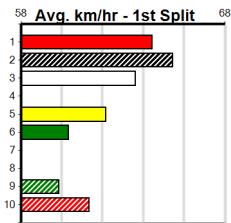

BYERS ELECTRICAL (250+RANK)

Distance: 390m, Race Type: Maiden, Total Prizemoney: \$1,530
 1st: \$1,000, 2nd: \$320, 3rd: \$160, 4th: \$50

2

11:50AM

(VIC time)

YOLONDA (3) produced a good placing here last start and she looks like the one to beat here with an ounce of luck. KRAKEN LOOP (1) ran a good placing from an inside draw on debut 2 starts back and can challenge. SONIC PAWS (6) can charge late.