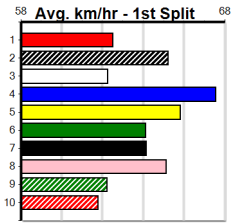

NATIONAL GREYHOUND ADOPTION MON

4

12:24PM

(VIC time)

Distance: 390m, Race Type: Grade 6, Total Prizemoney: $1,530
1st: $1,000, 2nd: $320, 3rd: $160, 4th: $50

SILVER MACK (2) was a top 22.13 all the way Ballarat winner 3 starts back and he could prove too classy with any luck early here. ORIENTAL AURORA (4) can race on the speed from the out and can challenge. GREEN FLASH (1) has claims as well.

Watchdog Tips: **2** **4** **5** **1** **Bet:** **Box Trifecta 1,2,4,5 ($10 for 41.67%)**