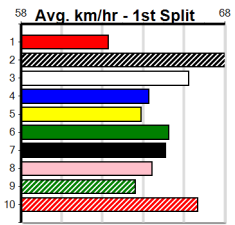

11

2:37PM

(VIC time)

GUNAI JEDI (6) can explode soon after box rise in her races and she could prove hard to hold out in this. JEFFERSON COUNTY (2) possesses a good turn of foot once balanced and he looks like the danger here. IMMERSIVE (5) has claims as well.

Watchdog Tips: **6** **2** **5** **8** Bet: **Box Quinella 2,5,6 ($10 for 333.33%)**