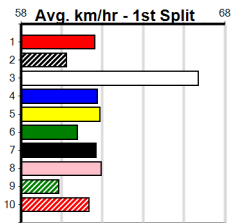

Shepparton

ELITE COLLARS AND LEADS (250+RANK)

Distance: 390m, Race Type: Maiden, Total Prizemoney: $1,530
1st: $1,000, 2nd: $320, 3rd: $160, 4th: $50

1

11:34AM
(VIC time)

BONE SHAKER (3) was impressive in his debut here last start and he looks like the one to beat in a race of this nature. BONNIEVILLE ICON (2) has shown good mid-race pace in some recent placings and she could make her presence felt late.

Watchdog Tips: **3** **2** **6** **8** **Bet:** Trifecta 3/2,6,8/2,6,8 ($10 - 166.67%)