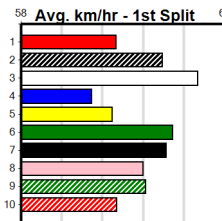

Shepparton

CKH PAINTING (250+RANK)

Distance: 390m, Race Type: Grade 7, Total Prizemoney: $1,530
1st: $1,000, 2nd: $320, 3rd: $160, 4th: $50

3

12:08PM

(VIC time)

SOLID GROUND (8) has shown some good mid-race pace in his recent placings and he could prove hard to hold out in this. HUDSON FLYER (3) can race on the speed from box rise and could be prominent throughout. ZAMBADA ICON (5) has claims as well.

Watchdog Tips:

8

3

5

4

Bet:

Trifecta 3,5,8/3,5,8/2,3,4,5,8 ($10 - 55.56%)