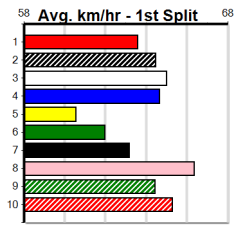

Watchdog Tips:

6 4 3 1

Bet:

Trifecta 4,6/1,3,4,6/1,3,4,6 ($10 - 83.33%)

SOLEUS (6) Exploded mid-race in his good win here last start and if he can step on terms he could make it 2 in a row today. SON OF BROCK (4) was dragged down from behind when in a prominent position last start and can challenge here.