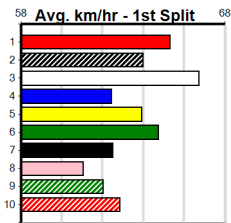

GPP LASER 3300 (250+RANK)

Distance: 450m, Race Type: Mixed 6/7, Total Prizemoney: $1,530
1st: $1,000, 2nd: $320, 3rd: $160, 4th: $50

Watchdog Tips: **1** **3** **2** **5** **Bet:** **Box Trifecta 1,2,3 ($10 for 166.67%)**

DELATITE BEAST (1) has been racing in fine fashion of late and he looks like the one to beat from the gun draw today. MEPUNGA TILLY (3) has been solidly placed here in 2 of her last 4 starts and she can challenge. MIDNIGHT MASS (2) has claims also.