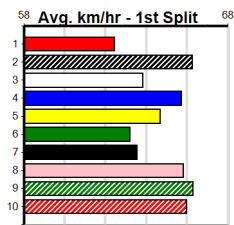

SPORTSBET GO THE BLUE DOG (250+RA)

Distance: 390m, Race Type: Grade 5, Total Prizemoney: $1,530
1st: $1,000, 2nd: $320, 3rd: $160, 4th: $50

9
2:05PM
(VIC time)

HE'S GOT SWAG (2) has been racing well enough up the straight in recent times and if he can step cleanly he could give a good sight at a nice price. SUPINATOR (8) was a smart Warrnambool winner from this draw 3 starts back and can challenge again.

Watchdog Tips: **2** **8** **5** **6** **Bet:** **Win 2**