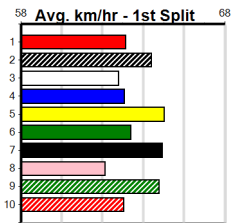

SPORTSBET MAKE IT LOOK EASY (250+R)

Distance: 390m, Race Type: Grade 5, Total Prizemoney: \$1,530
1st: \$1,000, 2nd: \$320, 3rd: \$160, 4th: \$50

12

2:57PM

(VIC time)

KNW THAT (5) showed good speed in his smart win here last start and if he can step on terms today he looks like the one to beat..