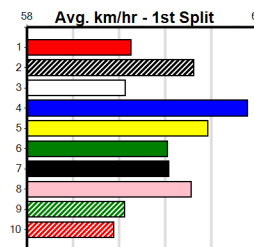

NATIONAL GREYHOUND ADOPTION MONTH

4

12:24PM

(VIC time)

Distance: 390m, Race Type: Grade 6, Total Prizemoney: $1,530
1st: $1,000, 2nd: $320, 3rd: $160, 4th: $50

SILVER MACK (2) was a top 22.13 all the way Ballarat winner 3 starts back and he could prove too classy with any luck early here. ORIENTAL AURORA (4) can race on the speed from the out and can challenge. GREEN FLASH (1) has claims as well.

Watchdog Tips: 2 4 5 1 **Bet:** Box Trifecta 1,2,4,5 ($10 for 41.67%)

1 LORD STANLEY [6] *** SCRATCHED *** $10.00

BD Dog Jun-21 Sire: ASTON DEE BEE Dam: WEEONA DOTTY
Owner(s): LORD'S HOUNDS (SYN), M Lord, B Lord
Trainer: Daniel Boots (Merrigum)

Winning Distances: < 300m (0) 300 - 399m (2) 400 - 499m (0) 500 - 599m (0) 600 - 699m (0) > 700m (0)

Winning Weights: 32.5(1) 32.6(1)

Pos	Dist	Wgt	Sex	Age	Date	Time	Margin	1st/2nd (Time)	PIR	Checked	Comment	WR	Split 1	S/P	Grade	
4th	(6)	32.9	425	BEN	R2	10-May-23	25.15	24.21	13.00	LONG JOHNNY (24.25)	M/755	.	.	.	6.91	$21.70 T3-M
6th	(6)	33.1	425	BEN	R1	31-May-23	25.03	23.99	5.50	MASTER EDUARDO (24.67)	M/666	.	.	.	6.89	$20.50 M
1st	(1)	32.5	385	SHP	R1	15-Jun-23	22.49	21.99	0.25L	MY ISABELLE (22.50)	M/22	.	.	.	8.62	$11.50 T3-M
ST (-)		32.8	390	SHP		05-Feb-24	23.08			2.00L Trial Cleared	M/33	.	.	.	8.63	. ST
1st	(1)	32.6	390	SHP	R4	15-Feb-24	22.53	22.34	3.75L	BRASTON MISS (22.78)	Q/11	.	.	SW	8.60	$9.80 7
7th	(4)	32.5	390	SHP	R11	22-Feb-24	22.86	22.29	7.50L	VINEGAR CHIPS (22.34)	S/88	.	.	.	8.92	$11.80 T3-6
5th	(7)	31.9	390	SHP	R11	05-Mar-24	22.62	22.11	7.50L	QUICK BISCUIT (22.11)	M/55	.	.	.	8.68	$28.40 6G
3rd	(1)	31.6	390	SHP	R10	04-Apr-24	22.50	22.20	1.75L	OUR BOY BILLY (22.38)	M/74	.	.	.	8.68	$7.70 T3-6

Last 3 wins NOT included above

Box	1st	2nd	3rd	4th	5th	6th	7th	8th
1	2							
2					1			
3							1	
4								1
5								
6				1		1		
7					1			
8						1	1	

Prize Best	$2380.00
Starts	22.53(1)-15/2/24
Trk/Dts	11-2-0-1
APM	4-1-0-1 1316

2 SILVER MACK [6] Top all the way Ballarat win 4 back, can go close. $2.60

BK Bitch Mar-22 Sire: FERNANDO BALE Dam: THANKS CHERYL
Owner(s): D Burnett
Trainer: Rodney Clark (Echuca Village)

Winning Distances: < 300m (0) 300 - 399m (1) 400 - 499m (1) 500 - 599m (0) 600 - 699m (0) > 700m (0)

Winning Weights: 25.9(1) 26.2(1)

Pos	Dist	Wgt	Sex	Age	Date	Time	Margin	1st/2nd (Time)	PIR	Checked	Comment	WR	Split 1	S/P	Grade	
1st	(3)	25.9	400	GEL	R4	16-Jan-24	22.30	22.30	6.00L	MISS DAMIRO (22.70)	Q/11	.	.	.	8.31	$1.40 M
8th	(3)	26.0	390	WBL	R3	25-Jan-24	22.71	22.02	7.50L	CANYA SUPERSONIC (22.18)	M/65	.	.	V7	9.02	$3.70 X67
ST (-)		25.8	400	GEL		05-Feb-24	22.52			9.00L Trial Cleared	Q/11	.	.	1of4	8.31	. ST
8th	(5)	25.9	400	GEL	R2	16-Feb-24	24.21	22.44	16.00	BOROUGH BANKER (23.11)	M/67	.	.	V0	8.98	$4.50 X67H
1st	(5)	26.2	390	BAL	R9	28-Feb-24	22.13	22.00	2.75L	XARN BALE (22.31)	M/11	.	.	.	8.42	$2.90 7
2nd	(8)	26.0	390	BAL	R9	06-Mar-24	22.03	21.78	1.25L	ASTON MADDOX (21.95)	M/22	.	.	.	8.39	$4.50 X67
2nd	(6)	26.2	410	HOR	R9	12-Mar-24	23.25	23.06	0.75L	DASHING CLAUDIA (23.21)	Q/11	.	.	.	10.27	$2.80 X67
7th	(4)	26.0	460	WGL	R4	02-Apr-24	26.44	25.54	11.00	JEBRYNAH NITRO (25.69)	Q/254	.	.	V0	6.49	$8.00 RWH

Last 3 wins NOT included above

Box	1st	2nd	3rd	4th	5th	6th	7th	8th
1								
2								
3	1							1
4								1
5	1							1
6		1						
7								
8		2				1		

Prize Best	$3720.00
Starts	FSH
Trk/Dts	9-2-3-0
APM	0-0-0-0 2792