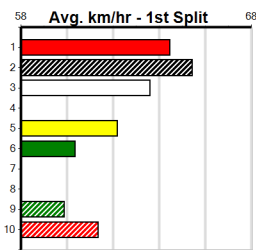

BYERS ELECTRICAL (250+RANK)

Distance: 390m, Race Type: Maiden, Total Prizemoney: $1,530
1st: $1,000, 2nd: $320, 3rd: $160, 4th: $50

2
11:50AM

(VIC time)

YOLONDA (3) produced a good placing here last start and she looks like the one to beat here with an ounce of luck. KRAKEN LOOP (1) ran a good placing from an inside draw on debut 2 starts back and can challenge. SONIC PAWS (6) can charge late.

Watchdog Tips: **3** **1** **6** **2** **Bet:** Box Quinella 1,3,6 ($10 for 333.33%)