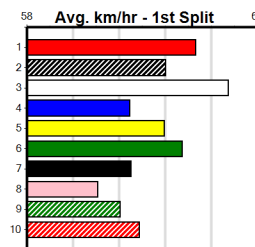

GPP LASER 3300 (250+RANK)

Distance: 450m, Race Type: Mixed 6/7, Total Prizemoney: $1,530
1st: $1,000, 2nd: $320, 3rd: $160, 4th: $50

DELATITE BEAST (1) has been racing in fine fashion of late and he looks like the one to beat from the gun draw today. MEPUNGA TILLY (3) has been solidly placed here in 2 of her last 4 starts and she can challenge. MIDNIGHT MASS (2) has claims also.

Watchdog Tips: **1** **3** **2** **5** **Bet:** **Box Trifecta 1,2,3 ($10 for 166.67%)**

Form Box	Wgt	Dist	Track	Date	Time	BON	Margin	1st/2nd (Time)	PIR	Checked	Comment	WR	Split 1	S/P	Grade
1															
DELATITE BEAST [6] $3.20															
BKW Dog Jan-22 Sire: BEAST UNLEASHED Dam: SPOT ON CINTA															
Owner(s): DELATITE BOYS (SYN), P Vogelzang, M Storer, B Vogelzang, B Vogelzang, B Vogelzang															
Trainer: Scott Stefanos (Longwood)															
Winning Distances: < 300m (0) 300 - 399m (1) 400 - 499m (1) 500 - 599m (0) 600 - 699m (0) > 700m (0)															
Winning Weights: 33.1(1) 33.5(1)															
3rd (8)	33.8	390	SHP	R2	12-Feb-24	22.65	22.01	6.00L RIPPER RILEY (22.24)	S/33	.	.	.	8.78	$6.60	X67
5th (4)	33.7	425	BEN	R2	16-Feb-24	25.09	23.57	19.00 GO FOR GOLD (23.82)	M/676	.	.	.	6.76	$6.20	7
3rd (5)	33.7	390	SHP	R1	26-Feb-24	22.68	21.99	3.75L ESPECIAL DIGGER (22.43)	M/23	.	.	.	8.54	$7.60	X67
3rd (2)	33.8	390	SHP	R4	07-Mar-24	22.86	22.39	3.75L ASTON GOZO (22.62)	M/43	.	.	.	8.78	$2.60	T3-7
1= (6)	33.5	425	BEN	R4	13-Mar-24	24.36	24.00	3.00L DELATITE BEAST/GUNAI	M/222	.	.	.	6.59	$3.50	T3-RW
2nd (3)	33.6	450	SHP	R7	21-Mar-24	25.54	25.54	0.05L ASTON APATITE (25.54)	M/111	.	.	.	6.59	$2.50	T3-RW
2nd (7)	33.6	450	SHP	R5	01-Apr-24	25.36	25.11	1.75L GO GO EVIE (25.25)	M/222	.	.	.	6.58	$8.70	X67
3rd (8)	33.7	450	SHP	R5	05-Apr-24	25.47	25.14	0.50L GO GO EVIE (25.44)	M/443	.	.	.	6.73	$6.00	X67
Last 3 wins NOT included above															
1st (1)	33.1	390	SHP	R1	01-Jan-24	22.25	21.75	0.75L GUNAI LILLY (22.30)	M/21	.	SW	.	8.62	$1.60	M
Prize Best Starts Trk/Dts APM: $5135.00 NBT 12-2-2-6 4-0-2-1 4013															

2															
MIDNIGHT MASS (NSW)[7] $4.20															
BK Dog May-22 Sire: FERAL FRANKY Dam: MIDNIGHT FLASH															
Owner(s): Haines Haines (SYN), A Haines, P Haines															
Trainer: James Shaw (Seymour)															
Winning Distances: < 300m (0) 300 - 399m (1) 400 - 499m (0) 500 - 599m (0) 600 - 699m (0) > 700m (0)															
Winning Weights: 31.1(1)															
7th (3)	30.6	425	BEN	R1	29-Dec-23	25.57	23.64	22.00 ASTON AURELIA (24.05)	M/567	.	V28	.	6.71	$12.80	M
1st (7)	31.1	390	SHP	R1	29-Feb-24	22.54	22.06	0.10L BROWSER (22.55)	M/21	.	.	.	8.58	$2.20	M
2nd (4)	30.8	450	SHP	R7	07-Mar-24	25.78	25.53	1.5L RED SHIRAZ (25.69)	M/442	.	.	.	6.80	$5.20	T3-7
2nd (8)	30.6	525	MEP	R10	13-Mar-24	30.75	30.03	2.50L ZORBAS BALE (30.59)	M/2222	.	.	.	5.26	$9.50	7
7th (1)	30.8	525	MEP	R9	20-Mar-24	31.35	30.00	10.00 SHAKE AND BAKE (30.67)	Q/2577	.	.	.	5.25	$5.00	X67
3rd (2)	30.3	595	SAP	R5	24-Mar-24	35.32	34.31	4.50L REV OLIVE (35.01)	M/5333	.	.	.	9.68	$7.30	RW
3rd (2)	30.4	600	MEA	R9	30-Mar-24	35.16	34.35	7.50L GO SEEK REECE (34.64)	M/5343	.	.	.	9.39	$19.80	X67
7th (3)	31.1	600	MEA	R1	06-Apr-24	35.27	34.61	9.50L WINDSOR GIRL (34.63)	M/3356	.	.	.	9.17	$17.10	X67
Last 3 wins NOT included above															
Prize Best Starts Trk/Dts APM: $4430.00 NBT 11-1-3-3 4-0-2-1 3838