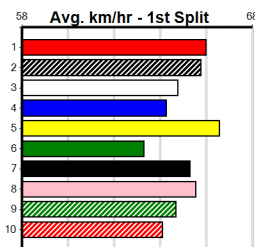

Shepparton

6

1:07PM

(VIC time)

NAGAMBIE GUTTER CLEANING (250+RANK)

Distance: 450m, Race Type: Grade 5, Total Prizemoney: $1,530

1st: $1,000, 2nd: $320, 3rd: $160, 4th: $50

SYDNEY SHOW (4) was a scorching 27.24 Horsham winner last start and he should only need an ounce of luck at box rise to salute again. WANDANA LAD (2) was a solid all the way winner here 2 starts back and he could feature in the finish as well.

Watchdog Tips: [4] [2] [8] [3] Bet: Trifecta 4/2,3,8/1,2,3,6,8 ($10 - 83.33%)

Form Box Wgt Dist Track Date Time BON Margin 1st/2nd (Time) PIR Checked Comment W/R Split 1 S/P Grade

SHA TIN KING [5] Good early, smart 390m win 2 back, must respect. $7.50
WBK Dog Jan-22 Sire: ORSON ALLEN Dam: OUR MAGIC TURBO
Owner(s): SPIKEY (SYN), T Wark, S Evans
Trainer: Thomas Wark (Rushworth)
Winning Distances: < 300m (0) 300 - 399m (2) 400 - 499m (1) 500 - 599m (0) 600 - 699m (0) > 700m (0)
Winning Weights: 26.7(1) 26.9(1) 27.0(1)
Last 3 wins NOT included above

WANDANA LAD [5] Solid all the way win here 2 back, major player. $5.00
BK Dog Jun-21 Sire: ASTON DEE BEE Dam: MISS MORRISSET
Owner(s): D Fraser
Trainer: Garry Johnson (Chum Creek)
Winning Distances: < 300m (0) 300 - 399m (4) 400 - 499m (2) 500 - 599m (1) 600 - 699m (0) > 700m (0)
Winning Weights: 31.2(1) 31.4(2) 31.6(2) 31.8(1) 32.0(1)
Last 3 wins NOT included above

PI GRANGE [5] Talented chaser, solid placing 4 back, threat here $10.00
BK Dog Feb-21 Sire: MEPUNGA CRUZER Dam: DAZZLING MELODY
Owner(s): L Vigor
Trainer: Delaine Vigor (Morrison)
Winning Distances: < 300m (0) 300 - 399m (3) 400 - 499m (2) 500 - 599m (0) 600 - 699m (0) > 700m (0)
Winning Weights: 30.1(1) 31.2(1) 31.3(1) 31.6(1) 31.7(1)
Last 3 wins NOT included above

SYDNEY SHOW [5] Scorching Horsham win last start, one to beat. $2.00
LTFW Dog Sep-21 Sire: FERNANDO BALE Dam: SUPER TORA
Owner(s): D Bunn
Trainer: Ronald Rogers (Long Gully)
Winning Distances: < 300m (0) 300 - 399m (0) 400 - 499m (5) 500 - 599m (3) 600 - 699m (0) > 700m (0)
Winning Weights: 31.9(1) 32.1(2) 32.3(2) 32.4(1) 32.5(1) 32.7(1)
Last 3 wins NOT included above

OCEAN BURN [5] *** SCRATCHED *** $15.00
F Bitch Apr-22 Sire: ORSON ALLEN Dam: ORIENTAL JADE
Owner(s): R Clark
Trainer: Rodney Clark (Echucilla Village)
Winning Distances: < 300m (0) 300 - 399m (1) 400 - 499m (3) 500 - 599m (0) 600 - 699m (0) > 700m (0)
Winning Weights: 27.9(1) 28.0(1) 28.1(2)
Last 3 wins NOT included above