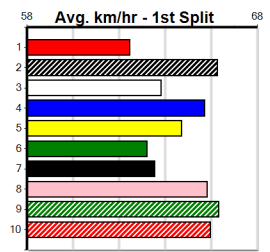

SPORTSBET GO THE BLUE DOG (250+RANK)

9 2:05PM

Distance: 390m, Race Type: Grade 5, Total Prizemoney: $1,530
1st: $1,000, 2nd: $320, 3rd: $160, 4th: $50

HE'S GOT SWAG (2) has been racing well enough up the straight in recent times and if he can step cleanly he could give a good sight at a nice price. SUPINATOR (8) was a smart Warrnambool winner from this draw 3 starts back and can challenge again.

Watchdog Tips: 2 8 5 6 Bet: Win 2

Race card for Northern Regie [5]. Includes owner R Rogers, sire HOOKSY, dam CINNAMON ROSE, and a list of past performance results with box history and prize details.

Race card for He's Got Swag [5]. Includes owner Eye Candy (SYN), sire FERNANDO BALE, dam DREAMY EYES, and a list of past performance results with box history and prize details.

Race card for Moraine Bella [5]. Includes owner MORAIN (SYN), sire FULLY LOADED, dam MORAIN ROSIE, and a list of past performance results with box history and prize details.

Race card for Vendetta Reef [5]. Includes owner M Carter, sire FERNANDO BALE, dam BOQUILLA, and a list of past performance results with box history and prize details.

Race card for Top Prairie [5]. Includes owner D Graham, sire JESAULENKO, dam KILTY JEWEL, and a list of past performance results with box history and prize details.