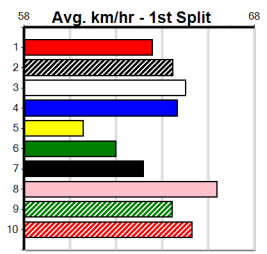

SOLEUS (6) Exploded mid-race in his good win here last start and if he can step on terms he could make it 2 in a row today. SON OF BROCK (4) was dragged down from behind when in a prominent position last start and can challenge here.

Watchdog Tips: 6 4 3 1 **Bet:** Trifecta 4,6/1,3,4,6/1,3,4,6 ($10 - 83.33%)

1

2

3

4

5

GUNAI RUMOURS [5] **Can race near the speed from this draw, threat.** **$5.00**
BK Bitch Apr-20 Sire: BANJO BOY Dam: GUNAI LEXI Trainer: Wade Green (Parwan)
Owner(s): J Martin
Winning Distances: < 300m (0) 300 - 399m (2) 400 - 499m (1) 500 - 599m (0) 600 - 699m (0) > 700m (0)
Winning Weights: 26.4(1) 28.1(1) 28.2(1)

Form	Box	Wgt	Dist	Track	Date	Time	BON	Margin	1st/2nd (Time)	PIR	Checked	Comment	WR	Split 1	S/P	Grade
3rd (4)	28.2	300	HVL	R3	23-Feb-24	17.15	16.85	3.75L	CHARING CROSS (16.89)	M/3				3.93	$14.80	T3-6
3rd (1)	27.8	300	HVL	R11	01-Mar-24	16.95	16.78	2.75L	SARAH STARFISH (16.78)	M/2				3.94	$29.50	T3-6
4th (6)	27.6	300	HVL	R3	08-Mar-24	17.00	16.71	1.25L	EAGLES FLY ALONE (16.93)	M/1				3.91	$12.20	T3-6
2nd (3)	28.0	400	GEL	R11	12-Mar-24	22.98	22.57	6.00L	JAMES'S ENTITY (22.57)	Q/22				8.53	$22.50	6G
2nd (1)	27.9	300	HVL	R4	15-Mar-24	16.99	16.83	0.05L	BROOKE'S GIRL (16.99)	M/1				3.92	$2.70	T3-6
1st (4)	28.1	400	GEL	R10	19-Mar-24	23.21	22.37	0.10L	RUNWAY (23.22)	Q/33				8.80	$3.00	6G
4th (7)	28.1	400	GEL	R10	16-Mar-24	23.15	22.68	5.00L	DANE MULLANE (22.81)	M/34				8.47	$28.70	5
8th (3)	27.8	390	BAL	R10	01-Apr-24	23.46	22.14	19.00L	TINKER DAN (22.14)	M/88		V10		8.92	$27.90	T3-5
Last 3 wins NOT included above																
1st (1)	26.4	385	SHP	R2	22-Dec-22	22.30	22.09	0.25L	KINTSUGI (22.31)	Q/11				8.27	$6.70	M
1st (8)	28.2	390	WBL	R3	02-Oct-23	22.54	21.96	0.50L	GYPSY ORDAIN (22.57)	M/11				8.76	$5.10	7

Box History

Box	1st	2nd	3rd	4th	5th	6th	7th	8th
1		1	2	2	2			
2								1
3		1	1					1
4	1		2					
5			1					1
6					2	3		2
7		1			1	1	1	2
8	1			1	3	2		

Prize Best Starts Trk/Dts APM
$6940.00 NBT
42-3-6-7 1-0-0-0
3122