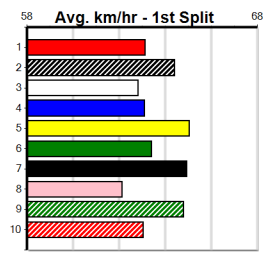

SPORTSBET MAKE IT LOOK EASY (250+RANK)

Distance: 390m, Race Type: Grade 5, Total Prizemoney: $1,530
1st: $1,000, 2nd: $320, 3rd: $160, 4th: $50

KNEW THAT (5) showed good speed in his smart win here last start and if he can step on terms today he looks like the one to beat..

Watchdog Tips: 5 7 2 3 Bet: Box Quinella 5,7 ($10 for 1000%)

Form Box Wgt Dist Track Date Time BON Margin 1st/2nd (Time) PIR Checked Comment W/R Split 1 S/P Grade

BUGS [5] Been well beaten in recent times, needs to improve $12.00
Owner(s): J Formosa
Sire: MEPUNGA BLAZER Dam: ALL OVER
Trainer: Jason Formosa (Heathcote)
Winning Distances: < 300m (0) 300 - 399m (16) 400 - 499m (0) 500 - 599m (0) 600 - 699m (0) > 700m (0)
Box History table and Prize Best Starts table included.

ZIP UP ANDY [5] Racing well enough for this of late, can threaten. $6.50
Owner(s): Greysynd Racing (SYN), W Owen, J Chilcott, A Long
Sire: ZIPPING GARTH Dam: KEEP UP
Trainer: Julie Chilcott (Heathcote)
Winning Distances: < 300m (0) 300 - 399m (4) 400 - 499m (8) 500 - 599m (0) 600 - 699m (0) > 700m (0)
Box History table and Prize Best Starts table included.

KRAKEN ROVER [5] Good placing here last start, must be respected. $5.50
Owner(s): H Eyles
Sire: RAW ABILITY Dam: KRAKEN ROSE
Trainer: Kevin Eyles (Murchison)
Winning Distances: < 300m (0) 300 - 399m (8) 400 - 499m (4) 500 - 599m (0) 600 - 699m (0) > 700m (0)
Box History table and Prize Best Starts table included.

OUR BOY BILLY [5] Good win last start but will need to step again. $7.00
Owner(s): D Purcell
Sire: DYNA VILLA Dam: HURRICANE QUEEN
Trainer: Brenda Kinder (Girgarre)
Winning Distances: < 300m (0) 300 - 399m (3) 400 - 499m (0) 500 - 599m (0) 600 - 699m (0) > 700m (0)
Box History table and Prize Best Starts table included.

KNEW THAT [5] Smart all the way win here last time, can go close $3.20
Owner(s): G Gledhill
Sire: STAGGER Dam: JILLY BE BRAVE
Trainer: Gavin Gledhill (Coomboona)
Winning Distances: < 300m (0) 300 - 399m (2) 400 - 499m (2) 500 - 599m (0) 600 - 699m (0) > 700m (0)
Box History table and Prize Best Starts table included.

1

2

3

4

5