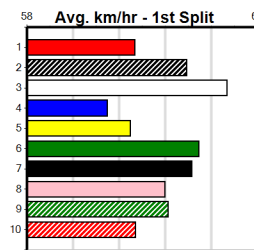

CKH PAINTING (250+RANK)

Distance: 390m, Race Type: Grade 7, Total Prizemoney: $1,530
1st: $1,000, 2nd: $320, 3rd: $160, 4th: $50

SOLID GROUND (8) has shown some good mid-race pace in his recent placings and he could prove hard to hold out in this. HUDSON FLYER (3) can race on the speed from box rise and could be prominent throughout. ZAMBADA ICON (5) has claims as well.

Watchdog Tips: **8** **3** **5** **4** **Bet:** **Trifecta 3,5,8/3,5,8/2,3,4,5,8 ($10 - 55.56%)**

1

GOLD GIZMO [7] **$15.00**

BD Dog Jan-22 **Sire: GET IT GIZMO Dam: LADY PROFIT**

Owner(s): R Anchen **Trainer: Richard Anchen (Girgarre)**

Winning Distances: < 300m (0) 300 - 399m (1) 400 - 499m (0) 500 - 599m (0) 600 - 699m (0) > 700m (0)

Winning Weights: 29.1(1)

Box	1st	2nd	3rd	4th	5th	6th	7th	8th
1							1	
2								1
3								
4	1							
5					1	1		
6		1						
7								
8								

Prize Best Starts Trk/Dts APM

$1320.00
22.58(4)-21/12/23
8-1-1-0
2-1-0-0
728

2

ASTON ATLANTIC [7] **$6.00**

BKW Dog Mar-22 **Sire: FERNANDO BALE Dam: ASTON TOPAZ**

Owner(s): R Borda **Trainer: Daniel Hoch (Tongala)**

Winning Distances: < 300m (0) 300 - 399m (1) 400 - 499m (0) 500 - 599m (0) 600 - 699m (0) > 700m (0)

Winning Weights: 28.6(1)

Box	1st	2nd	3rd	4th	5th	6th	7th	8th
1							2	
2								
3	1							1
4						1		
5			1			1		
6								
7			2		1			
8				1	1		1	

Prize Best Starts Trk/Dts APM

$1930.00
NBT
15-1-0-3
4-0-0-1
1166

3

HUDSON FLYER (SA)[7] **$4.00**

F Dog Mar-21 **Sire: BARCIA BALE Dam: AEROPLANE GRACE**

Owner(s): D Walters **Trainer: John Mccallum (Craigieburn)**

Winning Distances: < 300m (0) 300 - 399m (1) 400 - 499m (0) 500 - 599m (0) 600 - 699m (0) > 700m (0)

Winning Weights: 29.4(1)

Box	1st	2nd	3rd	4th	5th	6th	7th	8th
1		2						
2						1		
3	1					1	1	1
4				1				
5		1				1		
6					1			
7	1		1					
8		1	1	1	1			

Prize Best Starts Trk/Dts APM

$4320.00
NBT
18-1-5-2
1-0-0-0
3152

4

MISSIN' THE BUG [7] **$12.00**

BK Bitch Jun-21 **Sire: MY REDEEMER Dam: MISS CITY GIRL**

Owner(s): J Condon **Trainer: Steven Vantaarling (Tallygaroopin)**

Winning Distances: < 300m (0) 300 - 399m (1) 400 - 499m (0) 500 - 599m (0) 600 - 699m (0) > 700m (0)

Winning Weights: 28.7(1)

Box	1st	2nd	3rd	4th	5th	6th	7th	8th
1							1	
2					2	2		1
3	1						1	2
4							1	1
5							1	
6					2		1	
7					2	2	1	
8							1	

Prize Best Starts Trk/Dts APM

$1100.00
22.64(3)-12/10/23
23-1-0-0
8-1-0-0
470

5

ZAMBADA ICON [7] **$4.60**

F Dog Jul-22 **Sire: JARVIS BALE Dam: TIJUANA ICON**

Owner(s): Sullivan Sullivan (SYN), R Sullivan, M Sullivan **Trainer: Robert Sullivan (East Shepparton)**

Winning Distances: < 300m (0) 300 - 399m (1) 400 - 499m (0) 500 - 599m (0) 600 - 699m (0) > 700m (0)

Winning Weights: 31.9(1)

Box	1st	2nd	3rd	4th	5th	6th	7th	8th
1								
2								
3	1				1			1
4								
5		1						
6								
7								
8								

Prize Best Starts Trk/Dts APM

$1395.00
22.58(3)-14/3/24
4-1-1-0
3-1-1-0
1316