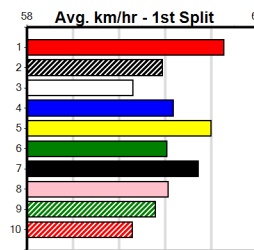

MMS ACCESS (250+RANK)

Distance: 450m, Race Type: Mixed 4/5, Total Prizemoney: $1,530
1st: $1,000, 2nd: $320, 3rd: $160, 4th: $50

GEORGE MCFLY (7) has shown good speed in top wins in 2 of his last 3 starts and he may prove hard to hold out again today. REDEEM THIS (4) recorded a solid all the way Warrnambool win last start and can challenge. KABUTO BALE (1) has claims as well.

Watchdog Tips: 7 4 1 9 Bet: Trifecta 4,7/1,4,7/1,4,7 ($10 - 250%)

Race card for KABUTO BALE (NSW)[4]. Includes details on owner (D Burkett), sire (DYNA VILLA), dam (JACLYN BALE), and a list of recent race results with dates, times, and margins.

Race card for BRANDENBURG [5] marked as SCRATCHED. Includes details on owner (B Robertson-leech), sire (ASTON DEE BEE), dam (MISS MORRISSET), and a list of recent race results.

Race card for TAME THE BEAST (QLD)[5]. Includes details on owner (J Williams), sire (BEAST UNLEASHED), dam (DYNA BELLA), and a list of recent race results.

Race card for REDEEM THIS (SA)[5]. Includes details on owner (Gone with the Win), sire (MY REDEEMER), dam (MADDISON KAYE), and a list of recent race results.

Race card for RIPPER RILEY [5] marked as SCRATCHED. Includes details on owner (J Hooke), sire (ASTON DEE BEE), dam (WHITE AMBUSH), and a list of recent race results.

1

2

3

4

5