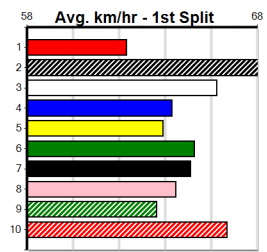

GUNAI JEDI (6) can explode soon after box rise in her races and she could prove hard to hold out in this. JEFFERSON COUNTY (2) possesses a good turn of foot once balanced and he looks like the danger here. IMMERSIVE (5) has claims as well.

Watchdog Tips: **6** **2** **5** **8** **Bet:** Box Quinella 2,5,6 ($10 for 333.33%)

Form Box Wgt Dist Track Date Time BON Margin 1st/2nd (Time) PIR Checked Comment W/R Split 1 S/P Grade

1
RIOT AS ONE [5] Likely to be out the back throughout, tested here. **$26.00**
BK Dog Nov-20 Sire: SMOOTH FANCY Dam: BAGO GEM Trainer: Brenda Kinder (Girgarre)
Owner(s): B Kinder
Winning Distances: < 300m (0) 300 - 399m (3) 400 - 499m (2) 500 - 599m (0) 600 - 699m (0) > 700m (0)
Winning Weights: 28.7(1) 30.2(1) 30.3(2) 30.6(1)
4th (2) 30.2 400 GEL R12 09-Jan-24 22.99 22.58 1.5L STRESS TEST (22.89) Q/44 . . . . 8.65 $11.70 5
1st (4) 30.2 425 BEN R11 17-Jan-24 24.19 24.19 3.00L STAND FOR ME (24.40) M/111 . . . SW . 6.60 $4.10 5
1st (6) 30.3 390 SHP R11 25-Jan-24 22.27 22.27 6.00L SERIOUSLY FLY (22.69) M/11 . . . . 8.42 $6.00 5
3rd (3) 30.4 425 BEN R6 31-Jan-24 24.66 23.94 8.00L ALFIE ALLIGATOR (24.14) M/664 . . . . 6.73 $9.50 X45
7th (8) 30.3 390 SHP R12 17-Feb-24 22.92 21.84 13.00L LEGAL BUD (22.06) S/77 . . . . 8.93 $10.50 5
5th (5) 30.9 390 SHP R12 26-Feb-24 22.67 21.99 7.00L AXEDALE PIRATE (22.19) M/85 . . . . 9.02 $19.20 5
8th (6) 30.9 450 SHP R6 29-Feb-24 26.08 25.17 6.00L DESTINI REBEL (25.67) M/888 . . . . 7.03 $10.50 5
7th (2) 30.5 390 SHP R10 21-Mar-24 22.96 22.23 7.00L MARKET BLUE (22.49) M/78 . . . . 9.01 $27.00 T3-5
Last 3 wins NOT included above
1st (2) 28.7 350 TRA R1 31-Oct-22 20.92 19.91 4.50L SENORITA CRUZ (21.23) M/55 . . . . 7.03 $3.70 T3-M
1st (5) 30.6 425 BEN R4 02-Aug-23 24.18 23.91 4.75L EXTINCTION (24.51) M/111 . . . SW . 6.78 $5.70 7
1st (7) 30.3 390 SHP R9 09-Nov-23 22.23 22.19 4.50L SLINGSHOT PENNY (22.53) M/31 . . . SW W 8.83 $2.30 6G

Box History
Bx 1st 2nd 3rd 4th 5th 6th 7th 8th
1 1 1 1 2 2 3 1
2 1 1 1 2 2 2 2
3 2 1 1 1 1 2 2
4 1 2 1 2 2 1
5 1 3 2
6 1 2 2
7 1 1
8 2 2 2 1 2 2
Prize Best $10720.00
Starts 22.23(7)-9/11/23
Trk/Dts 55-5-5-5
APM 8-2-0-0
2362