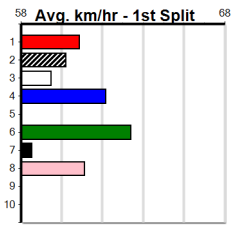

Sale

MONACELLARS (275+ RANK)

Distance: 435m, Race Type: Maiden, Total Prizemoney: $1,530
1st: $1,000, 2nd: $320, 3rd: $160, 4th: $50

3

12:05PM
(VIC time)

ANDY ROSE (1) is drawn to race on the speed from the outset in this and he could be the one to beat. CASH FOR KOTA (2) should find this much easier than her recent outings and could be the danger. CERTAIN MAGIC (8) has good early speed as well.

Watchdog Tips: **1** **2** **8** **4** **Bet:** **Win 1**