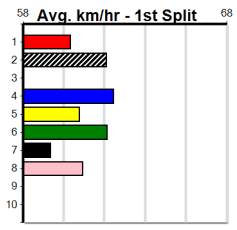

Sale

NATIONAL GREYHOUND ADOPTION MON

Distance: 435m, Race Type: Maiden, Total Prizemoney: $1,530
1st: $1,000, 2nd: $320, 3rd: $160, 4th: $50

2

11:48AM

(VIC time)

DR. YELLOWSTONE (2) produced a smart effort in just his second start last time out and he looks like the one to beat. PEN TO PAPER (6) can race on the speed from the outset and could be prominent throughout. ERZA SCARLET (4) can challenge as well.

Watchdog Tips: **2** **6** **4** **7** **Bet:** **Win 2**