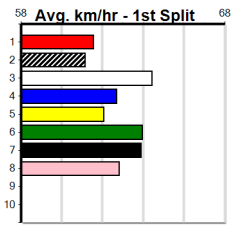

Sale

IAN CARTER BUILDER (275+ RANK)

Distance: 435m, Race Type: Grade 5, Total Prizemoney: $1,530
1st: $1,000, 2nd: $320, 3rd: $160, 4th: $50

6

1:05PM
(VIC time)

DR. SPOKES (1) is ideally drawn in box 1 and with his explosive mid race pace he looks hard to hold out. LAKEVIEW DOZER (3) showed good speed in his smart last start win but may leave room inside for the red. SWEATY HAND (7) is racing well.

Watchdog Tips: **1** **3** **7** **4** **Bet:** **Win 1**