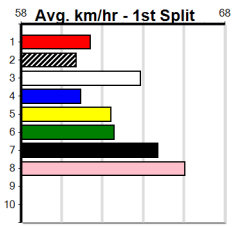

Sale

MAFFRA POLY & PUMPS (275+ RANK)

Distance: 510m, Race Type: Grade 5, Total Prizemoney: $1,740
1st: $1,150, 2nd: $360, 3rd: $180, 4th: $50

8

1:40PM

(VIC time)

SWEET KATHLENE (8) will find this much easier than her last few starts and she could give a sight at a nice price. ADAM'S BACK (5) has been racing well in tougher races of late and may only need an ounce of luck to be right in the finish.

Watchdog Tips:

8

5

3

7

Bet:

Win 8