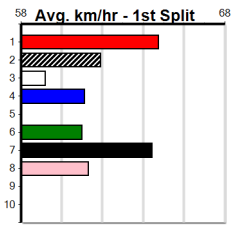

# ED FOUNTAIN REMOVALS (275+ RANK)

Distance: 435m, Race Type: Mixed 6/7, Total Prizemoney: \$1,530  
1st: \$1,000, 2nd: \$320, 3rd: \$160, 4th: \$50

JUST LIKE AUDREY (1) is drawn to race on the speed from the outset in this and she will be hard to reel in if she can find the arm. DR. NARNIA (6) is much better than her form may suggest and she could be right in the finish in this type of race.