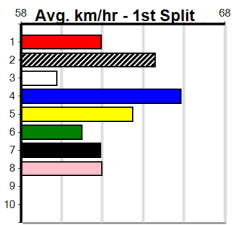

Sale

CABINET CONNECTIONS (275+ RANK)

Distance: 435m, Race Type: Grade 5, Total Prizemoney: $1,530
1st: $1,000, 2nd: $320, 3rd: $160, 4th: $50

7
1:22PM
(VIC time)

BRENDEN (4) showed good early speed in his smart last start win and he may only need to step on even terms to salute again. LYLA BEAR (2) can race on the speed from the outset and looks like the danger. FULL GLAMOUR (1) is drawn to challenge also.

Watchdog Tips: **4** **2** **1** **6** **Bet:** **Win 4**