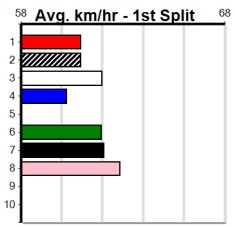

Sale

12
2:50PM
(VIC time)

SPORTSBET SAME RACE MULTI (275+ RA

Distance: 435m, Race Type: Mixed 6/7, Total Prizemoney: $1,530
1st: $1,000, 2nd: $320, 3rd: $160, 4th: $50

Watchdog Tips: **6** **3** **1** **2** **Bet:** **Win 6**

1 RIO BORIS [7] *Handy maiden winner last start, chance if steps.*
BE D Nov-21 BERNARDO GOLDEN RAT LASS $6.50
Trainer: Tyllah Boreland (Seaspray)
5th (3) 36.0 395 TRA R2 01-Apr-24 23.17 22.27 7.50LPRINCESS BARONA (22.67) M/436 . . . 3.86 $8.00 T3-M
7th (4) 35.5 435 SLE R1 05-Apr-24 26.21 24.60 11.00LDR. OPHELIA (25.49) M/787 . . . 5.48 $4.20 M
7th (4) 35.1 400 WGL R2 11-Apr-24 23.79 22.60 5.00LUNINHABITED MAN (23.45) Q/85 . . . 8.91 $12.60 T3-M
1st (6) 35.1 395 TRA R2 15-Apr-24 22.73 22.38 3.25LNEVER SOBER (22.94) M/211 . . . 3.90 $4.70 M
Owner(s): J Boreland

Winnning Boxes							
1	2	3	4	5	6	7	8
1							
Prize							
Best							
Starts							
Trk/Dst							
APM							

2 LAKEVIEW KIM [7] *Easier here than recent racing, can threaten.*
WBD B Feb-22 FERNANDO BALE LAKEVIEW MAISEY $5.00
Trainer: Michelle Wilkins (Giffard West)
5th (8) 27.8 395 TRA R3 18-Mar-24 23.22 22.19 3.25LWHISPER PIE (23.00) S/645 . . . $6.90 T3-7
8th (5) 27.2 435 SLE R9 05-Apr-24 25.84 24.60 12.00LCHRISSEY HAND (25.04) M/288 . . . 5.39 $13.80 X67
6th (5) 27.3 435 SLE R3 10-Apr-24 25.89 24.59 12.00LDAINTREE VISION (25.08) M/658 . . . 5.51 $13.90 7
5th (1) 27.1 350 TRA R9 15-Apr-24 20.31 19.87 3.75LDUTCH RAMBO (20.06) M/65 . . . 6.89 $9.10 7
Owner(s): M Wilkins

Winnning Boxes							
1	2	3	4	5	6	7	8
1							
Prize							
Best							
Starts							
Trk/Dst							
APM							

3 VALENCIA TILLY [7] *Smart Warragul win 2 starts back, major player.*
BD B Oct-21 FERNANDO BALE COURTING $3.20
Trainer: Jennifer Gieschen (Valencia Creek)
7th (2) 25.0 435 SLE R2 27-Mar-24 28.66 24.59 52.00LSMOOTH COLLINDA (25.02) Q/177 . . . V0 . . . 5.28 $5.20 M
8th (7) 24.9 400 WGL R2 30-Mar-24 24.03 22.74 15.00LHAPPY SHOSHONE (23.03) M/88 . . . . . 8.99 $7.20 M
1st (2) 24.9 400 WGL R3 04-Apr-24 23.29 22.65 1.75LRICO'S MOUSE (23.41) S/32 . . . . . 8.82 $2.60 T3-M
6th (2) 24.5 400 WGL R4 11-Apr-24 23.30 22.60 10.00LMISS BLAZE (22.60) M/76 . . . . . 8.59 $4.40 T3-7
Owner(s): J Gieschen

Winnning Boxes							
1	2	3	4	5	6	7	8
1							
Prize							
Best							
Starts							
Trk/Dst							
APM							

4 DR. DUCKY [7] *Steady maiden win 2 back but harder here.*
F B Mar-21 ASTON KIMETTO TANSY $12.00
Trainer: Emily McMahon (Darriman)
6th (6) 24.7 435 SLE R1 14-Feb-24 25.52 24.38 12.00LDR. BENEDICT (24.73) M/656 . . . . . 5.57 $19.50 M
6th (6) 23.9 435 SLE R2 27-Mar-24 26.15 24.59 17.00LSMOOTH COLLINDA (25.02) M/445 . . . . . 5.44 $21.80 M
1st (3) 24.0 435 SLE R2 05-Apr-24 25.67 24.60 1.25LNOT NOW KAREN/ARCHER M/211 . . . . . 5.41 $23.80 M
7th (3) 24.2 435 SLE R3 10-Apr-24 25.90 24.59 12.00LDAIN'TRÉE VISION (25.08) Q/245 . . . . . 5.37 $35.80 7
Owner(s): DOCTORS KENNELS (SYN), J McMahon, J Gill

Winnning Boxes							
1	2	3	4	5	6	7	8
1							
Prize							
Best							
Starts							
Trk/Dst							
APM							

5 *** VACANT BOX ***
Trainer:
Owner(s):

Winnning Boxes							
1	2	3	4	5	6	7	8
1							
Prize							
Best							
Starts							
Trk/Dst							
APM