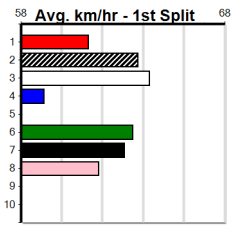

Sale

10

2:15PM

(VIC time)

BSG AUSTRALIA (275+ RANK)

Distance: 435m, Race Type: Mixed 6/7, Total Prizemoney: $1,530
1st: $1,000, 2nd: $320, 3rd: $160, 4th: $50

Watchdog Tips: **6** **7** **1** **4** **Bet:** **Quinella 6/7 ($10 for 1000%)**