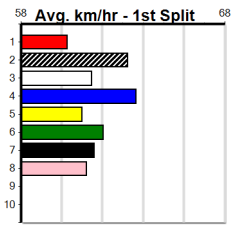

# GIPPSLANDS GOLD 98.3 (275+ RANK)

Distance: 510m, Race Type: Mixed 6/7, Total Prizemoney: \$1,740  
1st: \$1,150, 2nd: \$360, 3rd: \$180, 4th: \$50

**Watchdog Tips:** **7** **5** **8** **4** **Bet:** **Box Trifecta 4,5,7,8 (\$10 for 41.67%)**