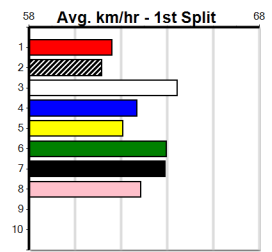

Sale
6
1:05PM
(VIC time)

IAN CARTER BUILDER (275+ RANK)

Distance: 435m, Race Type: Grade 5, Total Prizemoney: $1,530
1st: $1,000, 2nd: $320, 3rd: $160, 4th: $50

DR. SPOKES (1) is ideally drawn in box 1 and with his explosive mid race pace he looks hard to hold out. LAKEVIEW DOZER (3) showed good speed in his smart last start win but may leave room inside for the red. SWEATY HAND (7) is racing well.

Watchdog Tips: **1** **3** **7** **4** **Bet:** **Win 1**

Form Box	Wgt	Dist	Track	Date	Time	BON	Margin	1st/2nd (Time)	PIR	Checked	Comment	WR	Split 1	S/P	Grade
1															
DR. SPOKES [5]															
Gun draw, can explode mid race, hard to hold out. $4.60															
BE Dog Jul-20 Sire: AUSSIE INFRARED Dam: MIRIAM Trainer: Judith McMahon (Darriman)															
Owner(s): DOCTORS KENNELS (SYN), J McMahon, J Gill															
Winning Distances: < 300m (0) 300 - 399m (1) 400 - 499m (4) 500 - 599m (3) 600 - 699m (0) > 700m (0)															
Winning Weights: 30.0(1) 31.2(1) 32.3(1) 32.4(1) 33.2(2) 33.3(1) 34.4(1)															
5th (6)	33.2	435	SLE	R10	11-Feb-24	24.81	24.03	4.00L BANJO ONE STRING (24.54)	Q/555	.	.	.	5.36	$9.70	5
5th (4)	33.1	395	TRA	R9	16-Feb-24	22.45	21.99	3.5L FLEX FOR ME (22.20)	M/466	.	.	.	3.84	$19.20	5
4th (4)	33.5	395	TRA	R4	23-Feb-24	22.66	22.04	7.00L PLAY THE VICTIM (22.18)	M/876	.	SW	.	3.87	$11.40	5H
6th (7)	33.8	395	TRA	R9	28-Feb-24	22.61	21.90	4.50L DENOMINATOR (22.30)	M/888	.	.	.	4.05	$23.30	5
5th (2)	34.5	435	SLE	R12	17-Mar-24	24.98	24.32	6.50L LINDENOW PATCH (24.54)	M/555	.	.	.	5.31	$8.40	5
1st (4)	34.4	435	SLE	R8	27-Mar-24	24.70	24.59	4.25L QUENARA BALE (24.99)	M/431	.	.	.	5.43	$4.50	5
5th (7)	34.2	460	WGL	R6	09-Apr-24	26.29	25.60	5.50L BANDIT BULLET (25.93)	M/655	.	.	.	6.71	$17.40	5H
6th (6)	34.4	435	SLE	R5	14-Apr-24	25.17	24.32	10.00 LINDENOW PATCH (24.50)	M/877	.	.	.	5.57	$3.50	5
Last 3 wins NOT included above															
1st (6)	33.2	500	TRA	R7	19-Jul-23	28.16	27.91	1.5L NORBERT BALE (28.26)	M/222	.	.	.	9.40	$4.70	5
1st (7)	33.2	510	SLE	R6	08-Oct-23	28.83	28.65	3.25L ALBIES CRUISER (29.05)	M/211	.	.	.	9.25	$6.60	5
1st (6)	33.3	510	SLE	R8	22-Oct-23	29.22	29.04	1.00L SHINNING HOOK (29.27)	M/543	.	SW	.	9.35	$15.00	X45

Box	1st	2nd	3rd	4th	5th	6th	7th	8th
1	2	2	1	1	1	2		
2	1	1			2	3		
3	1	2	1	1			1	
4	1	2	1	3	2			1
5	1	3	1				1	
6	3	1		2	2		1	
7	1	2	1		1			1
8							1	3

Prize Best Starts	$31699.25
Trk/Dts	24.70(3)-12/11/23
APM	61-8-12-7
	8-1-1-1
	7243