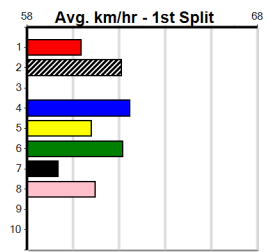

Sale

2
11:48AM

(VIC time)

NATIONAL GREYHOUND ADOPTION MONTH

Distance: 435m, Race Type: Maiden, Total Prizemoney: $1,530
1st: $1,000, 2nd: $320, 3rd: $160, 4th: $50

DR. YELLOWSTONE (2) produced a smart effort in just his second start last time out and he looks like the one to beat. PEN TO PAPER (6) can race on the speed from the outset and could be prominent throughout. ERZA SCARLET (4) can challenge as well.

Watchdog Tips: **2** **6** **4** **7** **Bet:** **Win 2**

Box History

Form Box	Wgt	Dist	Track	Date	Time	BON	Margin	1st/2nd (Time)	PIR	Checked	Comment	W/R	Split 1	S/P	Grade		
1	ANNA [M] Comes into calculations from this draw. $6.00																
	BK	Bitch	May-21		Sire: ASTON KIMETTO		Dam: BLUE SURFONIC		Trainer: Jennifer Gill (Darriman)								
	Owner(s): J Gill																
	Winning Distances: < 300m (0) 300 - 399m (0) 400 - 499m (0) 500 - 599m (0) 600 - 699m (0) > 700m (0)																
	Winning Weights:																
	3rd (2)	26.8	300	HVL	R2	27-Feb-24	17.33	16.59	2.50L SERENITY GIRL (17.17)	S/5				4.07	$2.90	M	
	5th (1)	26.6	435	SLE	R1	10-Apr-24	25.73	24.59	4.00L OUR BELLA ROSE (25.47)	S/213				5.42	$18.80	M	
	6th (3)	26.7	435	SLE	R1	14-Apr-24	25.65	24.32	15.00L JOROGUMO (24.63)	M/566				5.46	$46.00	M	
	4th (3)	26.5	350	TRA	R2	17-Apr-24	20.33	19.73	4.25L RIO WINTER (20.04)	S/74				6.91	$21.50	M	
	Last 3 wins NOT included above																
<table border="1"> <caption>Box History</caption> <thead> <tr> <th>Bx</th> <th>1st</th> <th>2nd</th> <th>3rd</th> <th>4th</th> <th>5th</th> <th>6th</th> <th>7th</th> <th>8th</th> </tr> </thead> <tbody> <tr><td>1</td><td></td><td></td><td></td><td></td><td>1</td><td></td><td></td><td></td></tr> <tr><td>2</td><td></td><td>1</td><td></td><td></td><td></td><td></td><td></td><td></td></tr> <tr><td>3</td><td></td><td></td><td></td><td>1</td><td></td><td>1</td><td></td><td></td></tr> <tr><td>4</td><td></td><td></td><td></td><td></td><td></td><td></td><td></td><td></td></tr> <tr><td>5</td><td></td><td></td><td></td><td></td><td></td><td></td><td></td><td></td></tr> <tr><td>6</td><td></td><td></td><td></td><td></td><td></td><td></td><td></td><td></td></tr> <tr><td>7</td><td></td><td></td><td></td><td></td><td></td><td></td><td></td><td></td></tr> <tr><td>8</td><td></td><td></td><td></td><td></td><td></td><td></td><td></td><td></td></tr> <tr> <td>Prize Best</td> <td colspan="7"></td> <td>$335.00</td> <td>NBT</td> </tr> <tr> <td>Starts</td> <td colspan="7"></td> <td>4-0-0-1</td> <td></td> </tr> <tr> <td>Trk/Dts</td> <td colspan="7"></td> <td>2-0-0-0</td> <td></td> </tr> <tr> <td>APM</td> <td colspan="7"></td> <td>283</td> <td></td> </tr> </tbody> </table>																	
2	DR. YELLOWSTONE [M] Smart effort last start, can go close here. $3.00																
	BK	Dog	Aug-22		Sire: FERAL FRANKY		Dam: PAYTON		Trainer: Kimberley McMahon (Darriman)								
	Owner(s): DOCTORS KENNELS (SYN), J McMahon, J Gill																
	Winning Distances: < 300m (0) 300 - 399m (0) 400 - 499m (0) 500 - 599m (0) 600 - 699m (0) > 700m (0)																
	Winning Weights:																
	8th (8)	32.7	435	SLE	R1	07-Apr-24	26.32	24.50	24.00L JOHNSON STREET (24.65)	S/888				5.35	$7.20	M	
	4th (1)	32.6	395	TRA	R1	12-Apr-24	22.51	22.16	3.25L HIGH END CASH (22.28)	M/754				3.98	$13.40	M	
	Last 3 wins NOT included above																
	<table border="1"> <caption>Box History</caption> <thead> <tr> <th>Bx</th> <th>1st</th> <th>2nd</th> <th>3rd</th> <th>4th</th> <th>5th</th> <th>6th</th> <th>7th</th> <th>8th</th> </tr> </thead> <tbody> <tr><td>1</td><td></td><td></td><td></td><td>1</td><td></td><td></td><td></td><td></td></tr> <tr><td>2</td><td></td><td></td><td></td><td></td><td></td><td></td><td></td><td></td></tr> <tr><td>3</td><td></td><td></td><td></td><td></td><td></td><td></td><td></td><td></td></tr> <tr><td>4</td><td></td><td></td><td></td><td></td><td></td><td></td><td></td><td></td></tr> <tr><td>5</td><td></td><td></td><td></td><td></td><td></td><td></td><td></td><td></td></tr> <tr><td>6</td><td></td><td></td><td></td><td></td><td></td><td></td><td></td><td></td></tr> <tr><td>7</td><td></td><td></td><td></td><td></td><td></td><td></td><td></td><td></td></tr> <tr><td>8</td><td></td><td></td><td></td><td></td><td></td><td></td><td></td><td>1</td></tr> <tr> <td>Prize Best</td> <td colspan="7"></td> <td>$75.00</td> <td>NBT</td> </tr> <tr> <td>Starts</td> <td colspan="7"></td> <td>2-0-0-0</td> <td></td> </tr> <tr> <td>Trk/Dts</td> <td colspan="7"></td> <td>1-0-0-0</td> <td></td> </tr> <tr> <td>APM</td> <td colspan="7"></td> <td>75</td> <td></td> </tr> </tbody> </table>																
	3	GUNMETAL [M] Never fired a shot on debut, may need more time. $26.00															
BK		Dog	May-22		Sire: ZIPPING GARTH		Dam: DREAMY EYES		Trainer: Judy Brereton (Tanjil South)								
Owner(s): Eye Candy (SYN), C Wilk, K Gorman																	
Winning Distances: < 300m (0) 300 - 399m (0) 400 - 499m (0) 500 - 599m (0) 600 - 699m (0) > 700m (0)																	
Winning Weights:																	
7th (6)		35.6	435	SLE	R1	14-Apr-24	25.92	24.32	19.00L JOROGUMO (24.63)	S/877				5.71	$63.20	M	
Last 3 wins NOT included above