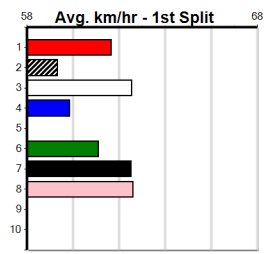

Sale
1
11:30AM
(VIC time)

SPORTSBET EVERY DOG HAS ITS DAY (275+)

Distance: 435m, Race Type: Maiden, Total Prizemoney: $1,530
1st: $1,000, 2nd: $320, 3rd: $160, 4th: $50

DR. ERICA (1) looks to have a bit of a class edge on her rivals in this and she will be hard to beat from the gun draw. BRAEMAR JESSIE (8) can show a good turn of foot once balanced and can challenge. NEVER SOBER (4) has placed in 3 of her last 4.

Watchdog Tips: **1** **8** **4** **7** **Bet:** Quinella 1/8 ($10 for 1000%)

1

DR. ERICA [M] **Looks the class runner in this, one to beat.** **$2.20**

BK Bitch Jan-22 Sire: BERNARDO Dam: SWEET DEMI Trainer: Judith McMahon (Darriman)

Owner(s): DOCTORS KENNELS (SYN), J McMahon, J Gill

Winning Distances: < 300m (0) 300 - 399m (0) 400 - 499m (0) 500 - 599m (0) 600 - 699m (0) > 700m (0)

Winning Weights:

Rank	Age	Wgt	Dist	Track	Run	Date	Time	Margin	1st/2nd (Time)	PIR	Checked	Comment	W/R	Split 1	S/P	Grade
2nd	(7)	24.3	435	SLE	R1	24-Mar-24	25.03	24.39	7.00L DR. GILLIAN (24.55)	M/322				5.44	$12.50	M
6th	(6)	24.3	435	SLE	R1	07-Apr-24	25.14	24.50	7.50L JOHNSON STREET (24.65)	M/666				5.27	$3.80	M
3rd	(5)	24.2	435	SLE	R1	14-Apr-24	25.16	24.32	8.00L JOROGUMO (24.63)	M/433		SW		5.43	$14.40	M
5th	(1)	24.3	395	TRA	R9	17-Apr-24	22.88	22.22	10.00 CHICKEN BURGER (22.22)	M/433				3.92	$3.80	M

Last 3 wins NOT included above

Box History

Bx	1st	2nd	3rd	4th	5th	6th	7th	8th
1					1			
2								
3								
4								
5			1					
6						1		
7		1						
8								

Prize Best $780.00 NBT
Starts 4-0-1-1
Trk/Dts 3-0-1-1
APM 780

2

EASY PIE [M] **Been well beaten in 3 starts, needs to step.** **$21.00**

BK Dog May-22 Sire: BERNARDO Dam: GLORIOUS Trainer: Frank Toth (Pakenham)

Owner(s): B Sands

Winning Distances: < 300m (0) 300 - 399m (0) 400 - 499m (0) 500 - 599m (0) 600 - 699m (0) > 700m (0)

Winning Weights:

Rank	Age	Wgt	Dist	Track	Run	Date	Time	Margin	1st/2nd (Time)	PIR	Checked	Comment	W/R	Split 1	S/P	Grade
4th	(4)	31.5	450	TRA	R3	22-Mar-24	26.35	24.81	11.00 LEXIE ROSE (25.62)	M/666				6.96	$18.10	MH
4th	(5)	31.8	435	SLE	R1	27-Mar-24	25.49	24.59	13.00 MR. PRESIDENT (24.59)	M/544				5.50	$15.00	M
7th	(5)	31.9	395	TRA	R1	03-Apr-24	23.17	22.16	9.00L LUXFORD (22.57)	M/677				4.01	$21.20	M

Last 3 wins NOT included above

Box History

Bx	1st	2nd	3rd	4th	5th	6th	7th	8th
1								
2								
3								
4				1				
5				1			1	
6								
7								
8								

Prize Best $125.00 NBT
Starts 3-0-0-0
Trk/Dts 1-0-0-0
APM 110

3

IRON TYSON [M] **Likely to be in the back half early, tough ask.** **$12.00**

BK Dog May-22 Sire: ZIPPING GARTH Dam: DREAMY EYES Trainer: Christian Wilk (Tanjil South)

Owner(s): Eye Candy (SYN), C Wilk, K Gorman

Winning Distances: < 300m (0) 300 - 399m (0) 400 - 499m (0) 500 - 599m (0) 600 - 699m (0) > 700m (0)

Winning Weights:

Rank	Age	Wgt	Dist	Track	Run	Date	Time	Margin	1st/2nd (Time)	PIR	Checked	Comment	W/R	Split 1	S/P	Grade
4th	(5)	32.6	510	SLE	R2	07-Jan-24	30.28	29.01	6.50L RED HAIR SHINING (29.86)	S/777				9.92	$9.40	M
5th	(4)	32.1	525	MEP	R1	10-Jan-24	31.01	29.98	13.00 LUKIALI (30.13)	M/4445				5.33	$15.50	M
T	(5)	32.5	525	MEP	R1	17-Jan-24	0.00	29.93	FULL OF REGRETS (30.72)	M/5766		V7		5.32	$21.00	M
7th	(4)	33.1	400	WGL	R1	30-Mar-24	23.66	22.74	11.00 CHESTER CAMPBELL (22.92)	Q/67		V0		8.76	$9.50	M

Last 3 wins NOT included above

Box History

Bx	1st	2nd	3rd	4th	5th	6th	7th	8th
1								
2								
3								
4					1		1	
5				1				
6								
7								
8								

Prize Best $250.00 FSTD
Starts 4-0-0-0
Trk/Dts 0-0-0-0
APM 150