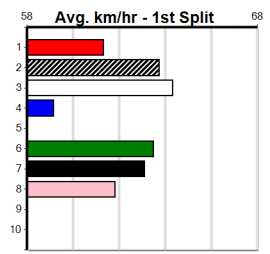

Distance: 435m, Race Type: Mixed 6/7, Total Prizemoney: \$1,530
1st: \$1,000, 2nd: \$320, 3rd: \$160, 4th: \$50

WEARING LEVIS (6) ran some explosive races prior to his luckless effort last start and he looks like the one to beat. OUR YOGI (7) will find this much easier than his last few starts and looks like the danger. FULL BARREL (1) can challenge as well.