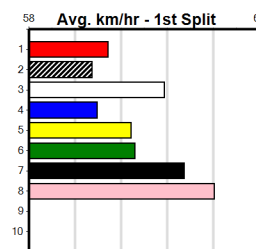

Sale

8

1:40PM

(VIC time)

MAFFRA POLY & PUMPS (275+ RANK)

Distance: 510m, Race Type: Grade 5, Total Prizemoney: $1,740
1st: $1,150, 2nd: $360, 3rd: $180, 4th: $50

SWEET KATHLENE (8) will find this much easier than her last few starts and she could give a sight at a nice price. ADAM'S BACK (5) has been racing well in tougher races of late and may only need an ounce of luck to be right in the finish.

Watchdog Tips: **8** **5** **3** **7** **Bet:** **Win 8**

Form Box	Wgt	Dist	Track	Date	Time	BON	Margin	1st/2nd (Time)	PIR	Checked	Comment	WR	Split 1	S/P	Grade

DR. ZEPPELIN [5] Comes into calculations from this draw. **$7.00**

BEF Dog Jun-20 Sire: BERNARDO Dam: DR. CADENZA Trainer: Marcus McMahon (Darriman)

Owner(s): DOCTORS KENNELS (SYN), J McMahon, J Gill

Winning Distances: < 300m (0) 300 - 399m (2) 400 - 499m (4) 500 - 599m (1) 600 - 699m (0) > 700m (0)

Winning Weights: 33.3(1) 34.9(1) 35.6(1) 35.7(1) 35.9(1) 36.0(1) 36.3(1)

3rd (1)	36.8	435	SLE	R11	11-Feb-24	25.16	24.03	8.50L SPARKLING ROSE (24.58)	M/844				5.50	$17.20	5
8th (2)	37.2	450	TRA	R6	16-Feb-24	26.00	24.82	12.00 BANJO ONE STRING (25.18)	S/876				6.96	$23.70	5
6th (5)	37.4	395	TRA	R2	23-Feb-24	22.81	22.04	11.00 GOT THE LOT (22.06)	S/778				3.96	$66.80	5H
3rd (3)	37.9	450	TRA	R5	28-Feb-24	25.44	24.78	1.25L INVICTUS GEORGE (25.36)	M/886				6.85	$36.90	5
7th (2)	37.9	500	TRA	R8	06-Mar-24	28.73	28.06	10.00 ZIPPING LINCOLN (28.06)	S/877				9.82	$24.40	X45
4th (7)	37.8	435	SLE	R4	07-Apr-24	25.07	24.50	7.00L WHISKY NINJA (24.61)	M/444				5.43	$30.00	5
4th (1)	37.8	435	SLE	R11	10-Apr-24	25.51	24.59	9.50L NO DOORS (24.88)	S/774				5.49	$15.80	5NP
7th (6)	37.5	395	TRA	R10	19-Apr-24	22.93	21.84	8.50L HARRY THE HOOD (22.36)	S/876				3.95	$66.80	5

Last 3 wins NOT included above

1st (8)	36.3	450	TRA	R8	07-Aug-23	25.74	25.72	0.50L SWEATY HAND (25.78)	M/521		SW		6.90	$9.80	T3-5
1st (6)	36.0	435	SLE	R11	08-Oct-23	24.71	24.36	6.50L PLATINUM BOW (25.14)	S/821				5.46	$45.70	5NP
1st (4)	35.9	500	TRA	R6	30-Oct-23	28.31	28.31	0.10L MIGHTY HERCULES (28.32)	M/311				9.37	$15.40	T3-5

Box History

Bx	1st	2nd	3rd	4th	5th	6th	7th	8th
1			1	4	3	1	1	
2		1	2	1	2		2	4
3	1		1		1	1	2	
4	1		1	1	2	1	2	
5			2	2	1	1		1
6	1	1		4	3	1	2	2
7				3	4	1	4	1
8	4		1	1				

Prize Best Starts Trk/Dts APM: $15155.00 NBT 76-7-2-8 8-0-0-0 2976