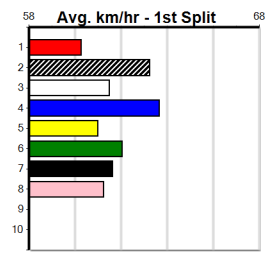

Sale
5
12:47PM
(VIC time)

GIPPSLANDS GOLD 98.3 (275+ RANK)

Distance: 510m, Race Type: Mixed 6/7, Total Prizemoney: $1,740
1st: $1,150, 2nd: $360, 3rd: $180, 4th: $50

BIG STACKS (7) has a good turn of foot once into full stride and he could prove hard to hold out in this. ELLE GEM (5) looks well suited by the extra trip and may only need an ounce of luck to challenge. PACIFIC PRINCESS (8) can set the early tempo.

Watchdog Tips: **7** **5** **8** **4** **Bet:** **Box Trifecta 4,5,7,8 ($10 for 41.67%)**

1

IN THE RIOT [6] **May get buried back early in this, looks unlikely.** **$15.00**

BK Dog **Nov-21** Sire: AUSSIE INFRARED Dam: START A RIOT
Owner(s): P Mckenzie Trainer: Peter Mckenzie (Tinamba)

Winning Distances: < 300m (0) 300 - 399m (1) 400 - 499m (1) 500 - 599m (0) 600 - 699m (0) > 700m (0)

Winning Weights: 34.2(1) 34.3(1)

Pos	Box	Dist	Track	Date	Time	Wgt	Opp	Margin	1st/2nd (Time)	PIR	Checked	Comment	WR	Split 1	S/P	Grade
5th (3)	33.9	510	SLE	R2	18-Feb-24	29.81	28.90	6.50L	VICTORY CHAD (29.37)	M/446	.	.	.	9.51	$73.20	X67H
5th (2)	33.3	460	WGL	R5	22-Feb-24	26.79	25.88	12.00	DR. KAI (25.98)	M/666	.	.	.	6.82	$5.30	X67
4th (1)	33.6	510	SLE	R5	10-Mar-24	29.90	28.85	15.00	KIT (28.85)	M/334	.	.	.	9.42	$39.70	RW
7th (7)	33.6	510	SLE	R6	17-Mar-24	30.13	28.69	17.00	KIT (29.00)	M/567	.	.	.	9.59	$64.80	RWH
F (4)	33.8	510	SLE	R4	24-Mar-24	0.00	28.72	.	POLAR TEDDY (29.08)	.	.	VO	.	.	$38.10	RW
6th (8)	33.8	510	SLE	R3	31-Mar-24	29.93	28.63	12.00	DUNDEE TIARA (29.15)	M/556	.	.	.	9.47	$29.80	X67
2nd (8)	34.2	510	SLE	R5	05-Apr-24	30.08	29.19	0.50L	DE GOEY PIE (30.05)	M/344	.	.	.	9.71	$7.90	X67
6th (7)	33.7	460	WGL	R7	11-Apr-24	26.79	25.83	9.00L	SMOOTH RANGER (26.19)	M/656	.	.	.	7.01	$14.20	T3-RW

Last 3 wins NOT included above

1st (2)	34.3	300	HVL	R3	06-Sep-23	17.12	16.63	0.75L	BUSTER'S DREAM (17.16)	M/4	.	SW	.	4.06	$1.30	M
1st (8)	34.2	435	SLE	R4	03-Jan-24	25.20	24.42	1.00L	DAINTREE DARIUS (25.25)	M/535	.	.	.	5.46	$4.20	7

Box History

Bx	1st	2nd	3rd	4th	5th	6th	7th	8th
1								
2	1				1	1		
3							1	1
4						2		1
5					1			
6					1	1		1
7	1	1				1	1	1
8	1	2				1	1	1

Prize Best Starts Trk/Dts APM: $6490.71 NBT 28-2-3-0 5-0-1-0 3234