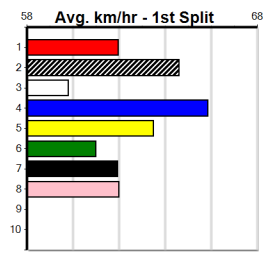

Sale
7
1:22PM
(VIC time)

CABINET CONNECTIONS (275+ RANK)

Distance: 435m, Race Type: Grade 5, Total Prizemoney: $1,530
1st: $1,000, 2nd: $320, 3rd: $160, 4th: $50

BRENDEN (4) showed good early speed in his smart last start win and he may only need to step on even terms to salute again. LYLA BEAR (2) can race on the speed from the outset and looks like the danger. FULL GLAMOUR (1) is drawn to challenge also.

Watchdog Tips: 4 2 1 6 **Bet:** Win 4

Form Box	Wgt	Dist	Track	Date	Time	BON	Margin	1st/2nd (Time)	PIR	Checked	Comment	WR	Split 1	S/P	Grade	
1	FULL GLAMOUR [5] Handy win from this draw last start, chance. $5.00															
	BK Bitch			May-22			Sire: ZIPPING GARTH			Dam: DREAMY EYES			Trainer: Kate Gorman (Tanjil South)			
	Owner(s): Eye Candy (SYN), C Wilk, K Gorman															
	Winning Distances: < 300m (0) 300 - 399m (0) 400 - 499m (3) 500 - 599m (0) 600 - 699m (0) > 700m (0)															
	Winning Weights: 28.7(2) 29.6(1)															
	5th (3)	28.6	450	SHP	R9	01-Feb-24	25.93	25.41	7.00L FINDERS KEEPERS (25.45)	M/444				6.78	$19.20	T3-6
	5th (7)	28.2	395	TRA	R5	05-Feb-24	22.95	22.25	10.00 CROWNING GLORY (22.25)	M/777				3.91	$7.40	X67
	5th (6)	27.9	460	WGL	R7	15-Feb-24	26.46	26.03	1.5L CATCH A RAINBOW (26.36)	Q/222				6.59	$20.50	T3-RW
	7th (7)	28.2	395	TRA	R9	19-Feb-24	23.06	22.23	11.00 DASHING CLAUDIA (22.32)	M/766		V0		3.99	$10.40	T3-RW
	3rd (8)	28.7	395	TRA	R7	26-Feb-24	22.82	22.29	8.00L BIG TRUCKER (22.29)	M/443				3.84	$7.80	6G
2nd (7)	28.6	435	SLE	R11	29-Feb-24	25.01	24.72	3.25L SWEET TONIGHT (24.79)	M/422				5.36	$6.00	6G	
7th (1)	29.3	435	SLE	R9	07-Mar-24	25.63	24.68	11.00 HAY RILEY (24.92)	M/776				5.49	$15.00	X67	
1st (1)	29.6	450	TRA	R5	18-Mar-24	25.74	25.38	0.10L ARCHER TWO (25.74)	Q/111					$5.20	T3-RW	
Last 3 wins NOT included above																
1st (7)	28.7	400	WGL	R3	28-Dec-23	23.37	23.07	2.50L INTER ROUGE (23.53)	M/21				8.57	$8.30	M	
1st (2)	28.7	450	TRA	R7	15-Jan-24	25.34	25.34	3.25L ROLLING COAL (25.55)	M/221				6.70	$2.90	X67	

Box History								
Bx	1st	2nd	3rd	4th	5th	6th	7th	8th
1	1							
2	1			1	1	2		1
3					1			
4								1
5								1
6					1			
7	1	1			1	2	1	
8			1					
Prize Best Starts								
Trk/Dts								
APM								

Form Box	Wgt	Dist	Track	Date	Time	BON	Margin	1st/2nd (Time)	PIR	Checked	Comment	WR	Split 1	S/P	Grade	
2	LYLA BEAR [5] Can race on the speed throughout, major player. $7.00															
	BD Bitch			Jul-20			Sire: FERNANDO BALE			Dam: NAUGHTY CAZZA			Trainer: Graeme Campbell (Drouin South)			
	Owner(s): HUNTER RACING (SYN), A Hunter, B Hunter, C Hunter															
	Winning Distances: < 300m (0) 300 - 399m (1) 400 - 499m (2) 500 - 599m (0) 600 - 699m (0) > 700m (0)															
	Winning Weights: 27.1(1) 27.3(1) 27.6(1)															
	4th (8)	27.8	460	WGL	R6	09-Jan-24	26.54	26.14	6.00L BLACK SAINT (26.14)	M/222				6.77	$11.60	T3-6
	7th (2)	27.7	300	HVL	R9	26-Jan-24	17.41	16.89	5.50L DONNYBROOK FLYER	M/5				4.06	$21.60	T3-6
	2nd (3)	27.2	400	WGL	R11	15-Feb-24	22.80	22.72	0.50L STICK AND MOVE (22.78)	Q/11				8.41	$10.50	T3-6
	4th (2)	27.2	400	WGL	R3	24-Feb-24	22.97	22.38	5.00L UNSURPASSED (22.64)	M/33				8.52	$16.50	X67
	8th (6)	27.0	400	WGL	R11	21-Mar-24	23.89	22.63	19.00 PANAMA STORM (22.63)	M/45		V5		8.66	$16.50	X67
2nd (2)	27.4	400	WGL	R11	30-Mar-24	23.23	22.74	2.25L SHOT OF FAITH (23.09)	Q/11				8.47	$9.40	6G	
7th (5)	27.0	435	SLE	R4	10-Apr-24	25.45	24.59	8.00L BLUE OPAL ROCKS (24.91)	M/434				5.39	$45.80	6G	
1st (1)	27.3	400	WGL	R9	18-Apr-24	23.30	23.02	0.25L ELLE GEM (23.32)	Q/22				8.40	$2.60	T3-6	
Last 3 wins NOT included above																
1st (7)	27.1	395	TRA	R2	04-Nov-22	22.44	21.88	2.75L CYCLONE NICK (22.62)	M/342				3.86	$3.70	MH	
1st (1)	27.6	460	WGL	R4	28-Dec-23	26.27	26.27	1.5L JOANN FLOW (26.36)	Q/111		SW		6.53	$6.20	7