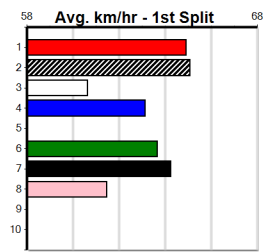

Sale
9
1:57PM
(VIC time)

FLYING COLOURS TRAVEL (275+ RANK)

Distance: 435m, Race Type: Mixed 6/7, Total Prizemoney: $1,530
1st: $1,000, 2nd: $320, 3rd: $160, 4th: $50

BIG LEX (8) can explode in the middle stages and should get plenty of room to wind up in this.
SMOOTH COLLINDA (3) can show a good turn of foot once balanced and can be right in the finish.
PARIS CALLING (1) can challenge from her gun draw.

Watchdog Tips: **8** **3** **1** **2** **Bet:** **Win 8**

1

PARIS CALLING [6] **Gun draw, far from disgraced of late, big chance.** **$8.00**
WF Bitch Oct-21 Sire: OUT OF RANGE Dam: TAYLOR'S CHIP Trainer: William Majoro (Tanjil South) ENG WGL 2024-04-23
Owner(s): S Porteus
Winning Distances: < 300m (0) 300 - 399m (2) 400 - 499m (0) 500 - 599m (0) 600 - 699m (0) > 700m (0)
Winning Weights: 28.2(1) 29.0(1)

Box	1st	2nd	3rd	4th	5th	6th	7th	8th
1								
2	1	1						
3								
4								
5	1							
6								
7								
8								

Prize Best Starts Trk/Dts APM: $5655.00 NBT 13-2-2-2 1-0-0-0 4173

2

LAKEVIEW JACK [6] **Better for the run after his fall, can threaten.** **$6.00**
BE Dog Sep-21 Sire: AUSSIE INFRARED Dam: BRAEMAR KEELIE Trainer: Owen MCGovern (Rosedale)
Owner(s): O MCGovern
Winning Distances: < 300m (0) 300 - 399m (1) 400 - 499m (1) 500 - 599m (0) 600 - 699m (0) > 700m (0)
Winning Weights: 32.0(1) 32.5(1)

Box	1st	2nd	3rd	4th	5th	6th	7th	8th
1	1							
2								
3								
4	1							
5								
6								
7								
8								

Prize Best Starts Trk/Dts APM: $2840.00 NBT 9-2-0-1 1-0-0-0 1032

3

SMOOTH COLLINDA [7] **Good turn of foot once balanced, major player.** **$5.00**
F Dog May-22 Sire: ASTON DEE BEE Dam: AUDACIOUS BELL Trainer: Samuel Tyler (Boisdale)
Owner(s): S Tyler
Winning Distances: < 300m (0) 300 - 399m (0) 400 - 499m (1) 500 - 599m (0) 600 - 699m (0) > 700m (0)
Winning Weights: 35.9(1)

Box	1st	2nd	3rd	4th	5th	6th	7th	8th
1								
2								
3								
4								
5								
6								
7	1							
8								

Prize Best Starts Trk/Dts APM: $1580.00 25.02(7)-27/3/24 7-1-0-3 3-1-0-1 1496

4

BRAEMAR SHEILA [7] **Good placings in 2 of her last 3, must respect.** **$4.20**
BK Bitch Sep-21 Sire: AUSSIE INFRARED Dam: BRAEMAR KEELIE Trainer: Yvonne Cassidy (Valencia Creek)
Owner(s): Y Cassidy
Winning Distances: < 300m (0) 300 - 399m (1) 400 - 499m (0) 500 - 599m (0) 600 - 699m (0) > 700m (0)
Winning Weights: 28.8(1)

Box	1st	2nd	3rd	4th	5th	6th	7th	8th
1	1							
2								
3								
4								
5								
6								
7								
8								

Prize Best Starts Trk/Dts APM: $2175.00 NBT 9-1-2-1 2-0-0-0 1727

5

*** VACANT BOX ***

Sire: Dam: Trainer:
Owner(s):
Winning Distances: < 300m (0) 300 - 399m (0) 400 - 499m (0) 500 - 599m (0) 600 - 699m (0) > 700m (0)
Winning Weights:

Box History