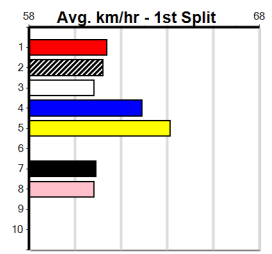

Sale

4

12:24PM

(VIC time)

ROTTI SECURITY (275+ RANK)

Distance: 435m, Race Type: Maiden, Total Prizemoney: $1,530
1st: $1,000, 2nd: $320, 3rd: $160, 4th: $50

HOT HAILEY (4) has shown good early speed in her smart recent placings and she may take a power of beating in this. REEL INFRARED (6) showed speed in her debut last start and she could improve here. SCATTERED (8) has claims as well.

Watchdog Tips: **4** **6** **8** **2** **Bet:** **Trifecta 4/2,6,8/2,6,7,8 ($10 - 111.11%)**

Form Box Wgt Dist Track Date Time BON Margin 1st/2nd (Time) PIR Checked Comment W/R Split 1 S/P Grade

ONE EYED PIE [M] **Can show early speed but place looks best.** **$21.00**

BK Dog Mar-22 Sire: GOOD ODDS HARADA Dam: WHITNEY SHOWGIR Trainer: Brad Sands (Pakenham)

Owner(s): B Sands
Winning Distances: < 300m (0) 300 - 399m (0) 400 - 499m (0) 500 - 599m (0) 600 - 699m (0) > 700m (0)

Winning Weights:

Rank	Box	Wgt	Dist	Track	Date	Time	BON	Margin	1st/2nd (Time)	PIR	Checked	Comment	W/R	Split 1	S/P	Grade
8th	(1)	37.8	350	HVL	R2	18-Feb-24	20.53	19.18	11.00 CHAVERO (19.79)	M/7	.	.	.	6.94	$23.10	M
6th	(6)	37.2	395	TRA	R2	21-Feb-24	23.10	21.77	10.00 ABSOLUTE HAZE (22.42)	M/376	.	.	.	3.82	$140.50	M
8th	(7)	37.2	435	SLE	R3	29-Feb-24	26.44	24.72	20.00 MINTER HONOUR (25.11)	M/477	.	.	.	5.53	$6.50	M
8th	(2)	36.9	435	SLE	R2	07-Mar-24	26.15	24.68	14.00 DAINTREE VISION (25.20)	M/778	.	.	.	5.57	$52.80	M
3rd	(6)	36.7	400	WGL	R2	14-Mar-24	23.54	22.79	2.25L BRAEMAR MOLLY (23.40)	Q/12	.	.	.	8.55	$27.20	T3-M
8th	(7)	36.9	400	WGL	R1	21-Mar-24	24.18	22.63	15.00 LOVELY LAINEY (23.19)	M/34	.	.	.	8.81	$35.10	M
5th	(5)	36.9	435	SLE	R2	27-Mar-24	26.14	24.59	16.00 SMOOTH COLLINDA (25.02)	M/534	.	.	.	5.44	$15.70	M
4th	(4)	36.2	435	SLE	R2	05-Apr-24	25.82	24.60	2.25L DR. DUCKY (25.67)	Q/122	.	.	.	5.37	$18.80	M

Last 3 wins NOT included above

Bx	1st	2nd	3rd	4th	5th	6th	7th	8th
1								1
2								1
3								
4					1			
5						1		
6			1			1		
7				1				2
8								

Prize Best	$285.00
Starts	NBT
Trk/Dts	9-0-0-1
APM	4-0-0-0
	223

JESSICA GEM [M] **Shown enough talent for this, can threaten.** **$12.00**

BK Bitch Jun-21 Sire: ASTON DEE BEE Dam: MADALIA MAGGIE Trainer: Bruce Russell (Sale)

Owner(s): K Brew
Winning Distances: < 300m (0) 300 - 399m (0) 400 - 499m (0) 500 - 599m (0) 600 - 699m (0) > 700m (0)

Winning Weights:

Rank	Box	Wgt	Dist	Track	Date	Time	BON	Margin	1st/2nd (Time)	PIR	Checked	Comment	W/R	Split 1	S/P	Grade
6th	(4)	26.8	400	WGL	R1	25-Jan-24	24.25	22.82	12.00 ROMAN EMPIRE (23.42)	M/56	.	.	.	8.96	$16.90	T3-M
4th	(1)	26.9	400	WGL	R1	01-Feb-24	23.37	22.58	12.00 SOMETHING CLEVER (22.59)	M/54	.	.	.	8.64	$27.90	T3-M
5th	(8)	26.8	435	SLE	R1	11-Feb-24	25.47	24.03	9.00L MINH NARDO (24.86)	S/865	.	.	.	5.69	$42.10	M
6th	(2)	26.6	435	SLE	R1	25-Feb-24	26.20	24.33	17.00 OUR YOGI (25.06)	M/386	.	.	.	5.43	$78.00	M
2nd	(5)	26.9	395	TRA	R2	18-Mar-24	23.63	22.19	12.00 MICK'S DELIGHT (22.84)	M/662	.	.	.	.	$31.70	T3-M
2nd	(4)	26.9	435	SLE	R2	27-Mar-24	25.52	24.59	7.50L SMOOTH COLLINDA (25.02)	M/322	.	.	.	5.44	$42.20	M
7th	(7)	26.8	435	SLE	R1	31-Mar-24	25.69	24.45	11.00 KEEP ME CLOSE (24.95)	M/656	.	.	.	5.42	$23.00	M
8th	(7)	27.0	400	WGL	R1	18-Apr-24	23.91	23.02	11.00 NEVER AROUND (23.15)	M/88	.	.	.	8.84	$43.90	T3-M

Last 3 wins NOT included above

Bx	1st	2nd	3rd	4th	5th	6th	7th	8th
1				1	2			
2					3	4		
3							1	
4	1			2	2			
5	1			1				1
6	1							
7	1			3	1	1	2	
8				2	1			

Prize Best	$1330.00
Starts	NBT
Trk/Dts	31-0-4-0
APM	6-0-1-0
	862