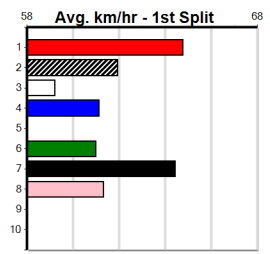

Sale
11
2:32PM
(VIC time)

ED FOUNTAIN REMOVALS (275+ RANK)

Distance: 435m, Race Type: Mixed 6/7, Total Prizemoney: $1,530
1st: $1,000, 2nd: $320, 3rd: $160, 4th: $50

JUST LIKE AUDREY (1) is drawn to race on the speed from the outset in this and she will be hard to reel in if she can find the arm. DR. NARNIA (6) is much better than her form may suggest and she could be right in the finish in this type of race.

Watchdog Tips: **1** **6** **4** **2** **Bet:** **Box Trifecta 1,2,4,6 ($10 for 41.67%)**

Form	Box	Wgt	Dist	Track	Date	Time	BON	Margin	1st/2nd (Time)	PIR	Checked	Comment	WR	Split 1	S/P	Grade
JUST LIKE AUDREY [7]																
Drawn to race on the speed in this, one to beat.																
BK Bitch May-22 Sire: BERNARDO Dam: MT. VIEW AUDREY $2.80 Owner(s): P Spiteri Trainer: Paul Spiteri (Maffra) Winning Distances: < 300m (0) 300 - 399m (1) 400 - 499m (0) 500 - 599m (0) 600 - 699m (0) > 700m (0) Winning Weights: 27.5(1)																
6th	(6)	27.7	300	HVL	R1	25-Feb-24	17.16	16.27	3.75L IT'S A HOUDINI (16.92)	M/6	.	.	.	4.01	$2.60	MH
6th	(3)	28.1	350	TRA	R1	01-Mar-24	20.66	19.72	9.00L VIENNA GOLD (20.06)	M/88	.	.	.	7.05	$6.40	M
1st	(6)	27.5	395	TRA	R2	20-Mar-24	22.83	22.55	5.00L ROSCO'S DREAM (23.17)	M/111	.	.	.	3.87	$4.00	M
7th	(3)	27.2	395	TRA	R4	25-Mar-24	23.33	22.47	10.00 SOMETHING CLEVER (22.64)	M/576	.	.	.	3.91	$3.30	7
4th	(5)	27.5	400	WGL	R4	13-Apr-24	23.36	22.82	4.00L WHO'S NANNA PAT (23.10)	M/43	.	.	.	8.68	$3.40	7
4th	(6)	27.4	400	WGL	R3	18-Apr-24	23.14	23.02	2.00L DAINTREE GRANITE (23.02)	M/44	.	.	.	8.46	$10.10	T3-7
Last 3 wins NOT included above																
Box History: <table border="1"> <thead> <tr> <th>Bx</th> <th>1st</th> <th>2nd</th> <th>3rd</th> <th>4th</th> <th>5th</th> <th>6th</th> <th>7th</th> <th>8th</th> </tr> </thead> <tbody> <tr><td>1</td><td></td><td></td><td></td><td></td><td></td><td></td><td></td><td></td></tr> <tr><td>2</td><td></td><td></td><td></td><td></td><td></td><td></td><td></td><td></td></tr> <tr><td>3</td><td></td><td></td><td></td><td></td><td></td><td>1</td><td>1</td><td></td></tr> <tr><td>4</td><td></td><td></td><td></td><td></td><td></td><td></td><td></td><td></td></tr> <tr><td>5</td><td></td><td></td><td></td><td></td><td>1</td><td></td><td></td><td></td></tr> <tr><td>6</td><td>1</td><td></td><td></td><td></td><td>1</td><td>1</td><td></td><td></td></tr> <tr><td>7</td><td></td><td></td><td></td><td></td><td></td><td></td><td></td><td></td></tr> <tr><td>8</td><td></td><td></td><td></td><td></td><td></td><td></td><td></td><td></td></tr> </tbody> </table> Prize Best $1100.00 Starts FSH Trk/Dts 6-1-0-0 APM 0-0-0-0 900																

KELLI [7]																
Met some handy types in recent times, can threaten																
BK Bitch Jul-20 Sire: AUSSIE INFRARED Dam: MIRIAM $8.00 Owner(s): J Gill Trainer: Jennifer Gill (Darriman) Winning Distances: < 300m (0) 300 - 399m (0) 400 - 499m (1) 500 - 599m (0) 600 - 699m (0) > 700m (0) Winning Weights: 26.2(1)																
1st	(4)	26.2	435	SLE	R1	24-Jan-24	25.09	24.31	3.25L MASTER RHODE (25.30)	M/211	.	SW	.	5.37	$11.10	M
6th	(2)	26.0	435	SLE	R3	28-Jan-24	25.52	24.22	11.00 DR. ZEPHER (24.80)	Q/277	.	.	.	5.23	$27.90	7
5th	(1)	26.1	435	SLE	R4	11-Feb-24	24.91	24.03	6.00L DR. YANNICK (24.49)	M/335	.	.	.	5.30	$24.10	7
4th	(3)	26.1	435	SLE	R2	17-Mar-24	25.23	24.32	5.50L DR. OLIVIA (24.86)	M/334	.	.	.	5.25	$14.10	7
7th	(3)	26.4	435	SLE	R4	27-Mar-24	25.85	24.59	13.00 COLLINDA RISE (24.94)	M/577	.	.	.	.	$9.20	7
5th	(2)	26.2	435	SLE	R9	05-Apr-24	25.46	24.60	6.00L CHRISSY HAND (25.04)	M/323	.	.	.	5.40	$18.60	X67
8th	(6)	26.5	435	SLE	R3	10-Apr-24	25.96	24.59	13.00 DAINTREE VISION (25.08)	M/877	.	.	.	5.57	$8.50	7
6th	(5)	26.2	435	SLE	R2	14-Apr-24	25.20	24.32	8.00L MINH TEDDY (24.66)	M/455	.	.	.	5.41	$55.20	X67H
Last 3 wins NOT included above																
Box History: <table border="1"> <thead> <tr> <th>Bx</th> <th>1st</th> <th>2nd</th> <th>3rd</th> <th>4th</th> <th>5th</th> <th>6th</th> <th>7th</th> <th>8th</th> </tr> </thead> <tbody> <tr><td>1</td><td></td><td></td><td></td><td></td><td></td><td></td><td></td><td></td></tr> <tr><td>2</td><td></td><td></td><td></td><td></td><td>1</td><td></td><td></td><td>1</td></tr> <tr><td>3</td><td></td><td></td><td></td><td></td><td></td><td>1</td><td>1</td><td></td></tr> <tr><td>4</td><td>1</td><td></td><td></td><td>1</td><td></td><td></td><td>1</td><td>1</td></tr> <tr><td>5</td><td></td><td></td><td></td><td></td><td></td><td>1</td><td></td><td></td></tr> <tr><td>6</td><td></td><td></td><td></td><td></td><td></td><td>2</td><td></td><td>1</td></tr> <tr><td>7</td><td></td><td></td><td></td><td></td><td></td><td></td><td></td><td></td></tr> <tr><td>8</td><td>1</td><td>1</td><td></td><td></td><td></td><td></td><td></td><td></td></tr> </tbody> </table> Prize Best $2775.00 Starts 25.09(4)-24/1/24 Trk/Dts 18-1-1-2 APM 14-1-1-2 1532