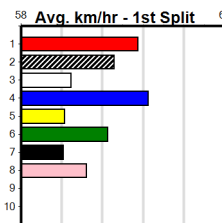

ELITE COLLARS & LEADS (275+ RANK)

Distance: 450m, Race Type: Maiden, Total Prizemoney: \$1,530
 1st: \$1,000, 2nd: \$320, 3rd: \$160, 4th: \$50

2

1:24PM

(VIC time)

ASTON MIDAS (1) has met some promising ones in his first 2 starts and he could show plenty of improvement from the gun draw in a much easier race today. SPARKLE PANTS (4) can come out running at times and could be prominent throughout.