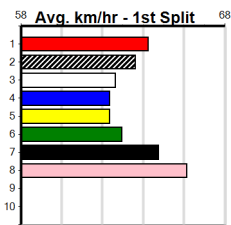

SHEPP CITY FENCING (275+ RANK)

Distance: 390m, Race Type: Grade 5, Total Prizemoney: \$1,530
 1st: \$1,000, 2nd: \$320, 3rd: \$160, 4th: \$50

11

4:22PM

(VIC time)

OUR RASCAL (1) is drawn to race on the speed from the outset and he should prove hard to catch if he can find the lure. BUGS (3) has ran handy placings in 2 of his last 3 starts and could be the danger. RIO REEF (6) has the talent to challenge fresh.