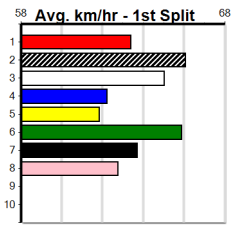

SPORTSBET SAME RACE MULTI (275+ RA

Distance: 390m, Race Type: Grade 5, Total Prizemoney: \$1,530
1st: \$1,000, 2nd: \$320, 3rd: \$160, 4th: \$50

12

4:43PM

(VIC time)

MISTER SHOEMAN (1) was a smart all the way winner here last start and if he can step cleanly from the gun draw it looks like his race to lose. WHAT A SPIRIT (3) will be better for the run after a spell last start and has the talent to challenge.