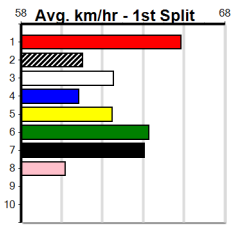

NATIONAL GREYHOUND ADOPTION MON

3

Distance: 390m, Race Type: Grade 7, Total Prizemoney: $1,530
1st: $1,000, 2nd: $320, 3rd: $160, 4th: $50

1:47PM
(VIC time)

MARKET STACEY (5) was a smart winner here 3 starts back and may only need an ounce of luck from her tough draw to salute. ASTON JAVIER (6) is much better than his last 2 starts and he could be right in the finish after a fresher up.

Watchdog Tips: **5** **6** **2** **4** **Bet:** **Box Trifecta 2,4,5,6 ($10 for 41.67%)**