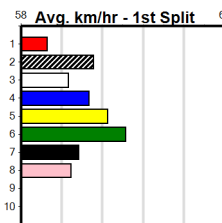

LEST WE FORGET (275+ RANK)

Distance: 390m, Race Type: Maiden, Total Prizemoney: $1,530
1st: $1,000, 2nd: $320, 3rd: $160, 4th: $50

1
1:01PM
(VIC time)

SHE IS SPOILT (4) recorded a steady straight placing 2 starts before her spell and she could be the one to beat. JAXON'S RUBY (5) has enough talent to overcome her tricky draw and could be the danger. CALAMITY KAIT (2) could set the tempo early.

Watchdog Tips: **4** **5** **2** **1** **Bet:** **Box Trifecta 1,2,4,5 ($10 for 41.67%)**