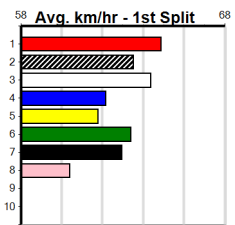

RICH RIVER GOLF CLUB (275+ RANK)

Distance: 390m, Race Type: Grade 5, Total Prizemoney: \$1,530
 1st: \$1,000, 2nd: \$320, 3rd: \$160, 4th: \$50

10

4:01PM

(VIC time)

FEATHERS (1) is drawn to race on the speed from the outset and she could prove a bit too classy for her rivals in this. DREAMING STAR (6) will find this a fair bit easier than her recent outings and she could be the main danger with an ounce of luck.