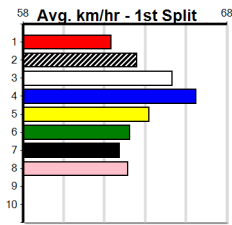

TOP CAT VIDEO (275+ RANK)

Distance: 450m, Race Type: Grade 5, Total Prizemoney: $1,530
1st: $1,000, 2nd: $320, 3rd: $160, 4th: $50

6

2:41PM
(VIC time)

ARTIFICIAL BLUE (5) has plenty of talent and looks well suited in this after some tougher racing in recent times. BEN OLLIE (6) recorded smart back to back wins recently and he could be right in the finish again in this.

Watchdog Tips: **5** **6** **7** **8** **Bet:** **Win 5**