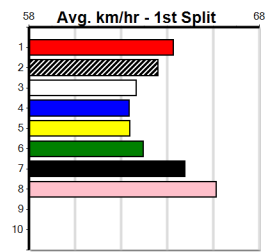

SHEPP CITY FENCING (275+ RANK)

Distance: 390m, Race Type: Grade 5, Total Prizemoney: $1,530
1st: $1,000, 2nd: $320, 3rd: $160, 4th: $50

OUR RASCAL (1) is drawn to race on the speed from the outset and he should prove hard to catch if he can find the lure. BUGS (3) has ran handy placings in 2 of his last 3 starts and could be the danger. RIO REEF (6) has the talent to challenge fresh.

Watchdog Tips: 1 3 6 4 Bet: Win 1

OUR RASCAL [5] Drawn to race on the speed throughout, go close. $4.20
BD Dog Feb-20 Sire: HECTON BALE Dam: RUSTY TOWBAR
Owner(s): H Wetzels
Trainer: Hubertus Wetzels (Northwood)

CAVEMAN [5] Can show early speed but place looks best. $15.00
BD Dog Jan-20 Sire: MY REDEEMER Dam: KRAKEN LASS
Owner(s): EYLES (SYN), K Eyles, H Eyles, D Eyles
Trainer: Barry Hall (Dingee)

BUGS [5] Handy placings in 2 of his last 3, major player. $3.60
BK Dog Apr-20 Sire: MEPUNGA BLAZER Dam: ALL OVER
Owner(s): J Formosa
Trainer: Jason Formosa (Heathcote)

IT'S LUIGI [5] Tough draw but has enough talent, can threaten. $12.00
BD Dog Nov-20 Sire: ZIPPING GARTH Dam: IT'S A WRAP
Owner(s): A Manning
Trainer: Amber Manning (Epsom)

PABLO'S STAR [5] Drawn to find too much trouble, looks unlikely. $26.00
BKW Dog Mar-19 Sire: FEAR ZAFONIC Dam: ALL INN TAYLOR
Owner(s): J Formosa
Trainer: Jason Formosa (Heathcote)

1

2

3

4

5

Box History table for OUR RASCAL [5]

Box History table for CAVEMAN [5]

Box History table for BUGS [5]

Box History table for IT'S LUIGI [5]

Box History table for PABLO'S STAR [5]