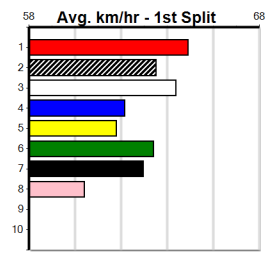

RICH RIVER GOLF CLUB (275+ RANK)

Distance: 390m, Race Type: Grade 5, Total Prizemoney: $1,530
1st: $1,000, 2nd: $320, 3rd: $160, 4th: $50

FEATHERS (1) is drawn to race on the speed from the outset and she could prove a bit too classy for her rivals in this. DREAMING STAR (6) will find this a fair bit easier than her recent outings and she could be the main danger with an ounce of luck.

Watchdog Tips: 1 6 2 4 Bet: Trifecta 1/2,4,6/2,4,6,7 ($10 - 111.11%)

Form Box Wgt Dist Track Date Time BON Margin 1st/2nd (Time) PIR Checked Comment W/R Split 1 S/P Grade

FEATHERS [5] Drawn to race on the speed throughout, go close.
BK Bitch Feb-21 Sire: FABREGAS Dam: GUNAI MARLIE
Owner(s): C Mcgrath
Winning Distances: < 300m (0) 300 - 399m (3) 400 - 499m (1) 500 - 599m (0) 600 - 699m (0) > 700m (0)
Winning Weights: 28.4(1) 28.8(2) 29.3(1)
3rd (1) 29.3 390 SHP R9 29-Feb-24 22.65 22.06 8.50L HELLO SIRI (22.06) M/33 . . . 8.50 $12.30 X45
4th (6) 29.3 390 SHP R10 07-Mar-24 22.62 22.39 3.5L AVON SWAN (22.39) M/34 . . . 8.61 $5.30 T3-5
5th (7) 29.3 425 BEN R5 13-Mar-24 24.66 24.00 8.50L ELUSIVE FLY (24.09) M/234 . . . 6.69 $8.90 T3-5
8th (5) 29.1 390 SHP R10 21-Mar-24 22.99 22.23 7.50L MARKET BLUE (22.49) M/66 . . . 9.00 $7.80 T3-5
2nd (8) 28.8 425 BEN R11 28-Mar-24 24.29 24.02 1.25L MR. FREDDIE LEE (24.22) M/221 . . . 6.63 $2.60 T3-5
5th (8) 29.2 410 HOR R7 05-Apr-24 23.93 23.32 9.00L SWEET CAVIAR (23.33) M/33 . . . 10.48 $32.90 5
3rd (1) 29.4 425 BEN R8 10-Apr-24 24.75 24.18 5.50L ALL DAMIRO (24.39) Q/222 . . . 6.70 $8.40 T3-5
5th (6) 29.4 425 BEN R6 14-Apr-24 24.73 24.03 9.00L LEKTRA RODNEY (24.10) M/655 . . . 6.86 $24.00 T3-5
Last 3 wins NOT included above
1st (2) 28.8 385 SHP R3 10-Aug-23 22.27 21.79 3.00L MYSTICAL SKYED (22.48) Q/11 . . . SW . 8.25 $2.10 7
1st (7) 29.3 390 SHP R10 16-Nov-23 22.76 22.20 1.75L SLINGSHOT PENNY (22.87) M/21 . . . . 8.48 $3.90 T3-6
1st (4) 28.8 390 WBL R11 04-Jan-24 22.42 22.29 0.75L SCOTT TO BURN (22.47) Q/11 . . . . 8.55 $3.30 5

$2.40
Trainer: Peter Dunleavy (Cohuna)
Box History
Bx 1st 2nd 3rd 4th 5th 6th 7th 8th
1 1 2 2 1 1 1 1
2 3 1 1 1 1 1 1
3 1 1 1 1 1 1 1
4 1 1 1 1 1 1 1
5 1 1 1 1 1 1 1
6 1 1 1 1 1 1 1
7 1 1 1 1 1 1 1
8 1 1 1 1 1 1 1
Prize Best $8590.00
Starts 22.76(7)-16/11/23
Trk/Dts 27-4-6-3
APM 6-1-0-1 2939