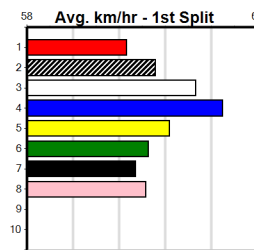

TOP CAT VIDEO (275+ RANK)

Distance: 450m, Race Type: Grade 5, Total Prizemoney: $1,530
1st: $1,000, 2nd: $320, 3rd: $160, 4th: $50

ARTIFICIAL BLUE (5) has plenty of talent and looks well suited in this after some tougher racing in recent times. BEN OLLIE (6) recorded smart back to back wins recently and he could be right in the finish again in this.

Watchdog Tips: 5 6 7 8 Bet: Win 5

BEAUTY BUBBLES [5] Good last start but drops in distance, place hopes $10.00
BD Bitch Mar-21 Sire: KINLOCH BRAE Dam: BONNIE BEAUTY
Trainer: Mary Blake (White Hills)
Winning Distances: < 300m (0) 300 - 399m (0) 400 - 499m (4) 500 - 599m (2) 600 - 699m (0) > 700m (0)
Winning Weights: 28.0(2) 28.1(1) 28.6(2) 28.7(1)
Last 3 wins NOT included above

TANTANGARA GIRL [5] Can be a bit too one paced, will need to step. $12.00
WBK Bitch Aug-21 Sire: FERNANDO BALE Dam: CAPTAIN JACKIE
Trainer: David Shovan (Powlett Planes)
Winning Distances: < 300m (0) 300 - 399m (1) 400 - 499m (3) 500 - 599m (0) 600 - 699m (0) > 700m (0)
Winning Weights: 24.2(1) 24.3(1) 24.4(1) 24.6(1)
Last 3 wins NOT included above

LUCKY ONE [5] Showed speed in handy placing last start, respect. $6.50
BK Dog Jan-21 Sire: FERNANDO BALE Dam: UNIQUE JOSAPHINE
Trainer: Darren Burkett (Girgarre)
Winning Distances: < 300m (0) 300 - 399m (3) 400 - 499m (4) 500 - 599m (0) 600 - 699m (0) > 700m (0)
Winning Weights: 28.6(2) 28.7(1) 29.0(1) 29.1(1) 29.2(1) 29.8(1)
Last 3 wins NOT included above

ELLIOTT NESS [5] Can show early speed but place looks best. $15.00
BKW Dog May-19 Sire: FERNANDO BALE Dam: UP HILL JILL
Trainer: Garry Johnson (Chum Creek)
Winning Distances: < 300m (0) 300 - 399m (9) 400 - 499m (7) 500 - 599m (0) 600 - 699m (0) > 700m (0)
Winning Weights: 27.9(1) 28.8(1) 28.9(2) 29.0(2) 29.1(1) 29.2(2) 29.4(4) 29.5(1) 29.8(1) 30.4(1)
Last 3 wins NOT included above

ARTIFICIAL BLUE [5] Talented, much easier than last few, go close. $4.60
BE Dog Dec-20 Sire: RAW ABILITY Dam: DUBOVKA
Trainer: Calum Blake (Simson)
Winning Distances: < 300m (0) 300 - 399m (1) 400 - 499m (8) 500 - 599m (5) 600 - 699m (0) > 700m (0)
Winning Weights: 33.1(1) 33.2(3) 33.3(2) 33.4(2) 33.6(2) 33.7(2) 33.8(1) 33.9(1)
Last 3 wins NOT included above

1

2

3

4

5