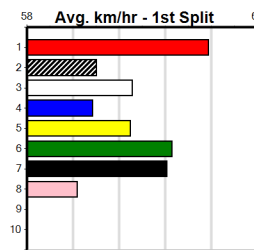

NATIONAL GREYHOUND ADOPTION MONTH

3

1:47PM

(VIC time)

Distance: 390m, Race Type: Grade 7, Total Prizemoney: $1,530
1st: $1,000, 2nd: $320, 3rd: $160, 4th: $50

MARKET STACEY (5) was a smart winner here 3 starts back and may only need an ounce of luck from her tough draw to salute. ASTON JAVIER (6) is much better than his last 2 starts and he could be right in the finish after a freshen up.

Watchdog Tips: 5 6 2 4 **Bet:** Box Trifecta 2,4,5,6 ($10 for 41.67%)

1

DOWN SO LONG [7] **$8.50**
Can show early speed but place looks best.
BK Dog Jan-21 Sire: MY REDEEMER Dam: JERRA LILLY
Owner(s): P Osborne Trainer: Paul Osborne (Goorambarat)
Winning Distances: < 300m (0) 300 - 399m (1) 400 - 499m (0) 500 - 599m (0) 600 - 699m (0) > 700m (0)
Winning Weights: 30.9(1)

3rd	(1)	30.7	300	HVL	R1	06-Oct-23	17.40	16.93	2.50L	MT. VIEW CHOICE (17.23)	M/4	.	.	W	4.15	$22.20	T3-M
3rd	(8)	31.0	350	HVL	R2	27-Oct-23	20.22	19.49	3.00L	JOANN FLOW (20.02)	M/6	.	.	.	6.87	$10.30	T3-M
1st	(6)	30.9	350	HVL	R3	03-Nov-23	19.74	19.56	4.25L	STELLA RENO (20.03)	M/1	.	.	W	6.59	$1.60	T3-M
6th	(3)	30.6	350	HVL	R5	10-Nov-23	19.90	19.26	7.00L	HARD PRESS (19.41)	S/6	.	.	W	6.79	$18.40	T3-RW
7th	(5)	30.4	390	SHP	R4	23-Nov-23	23.25	22.27	14.00	MORAIN BELLA (22.33)	M/55	.	.	.	8.95	$7.20	7
8th	(4)	30.6	390	SHP	R3	30-Nov-23	23.30	22.14	14.00	GUNAI GEM (22.32)	M/78	.	.	W	8.81	$38.90	7
5th	(6)	31.0	390	SHP	R4	07-Mar-24	23.17	22.39	8.00L	ASTON GOZO (22.62)	M/24	.	.	W	8.60	$68.50	T3-7
6th	(6)	29.8	390	SHP	R3	11-Apr-24	22.94	21.83	5.50L	GOLD GIZMO (22.66)	M/11	.	.	W	8.42	$67.40	7

Last 3 wins NOT included above

Box History

Bx	1st	2nd	3rd	4th	5th	6th	7th	8th
1			2					
2								1
3						1		
4								1
5							1	2
6	1		1		1	1		
7							1	
8			1	1				

Prize Best $1720.00
Starts NBT
Trk/Dts 15-1-0-4
APM 4-0-0-0
518

2

HOTSPOT HERO [7] **$5.00**
Find this a bit easier than last couple, chance.
BK Dog Jan-21 Sire: BARCIA BALE Dam: WYNBURN LUCIFER
Owner(s): Bris Vegas (SYN), D Robinson, P Robinson, M Fowlie, J Humphries, T Baker, M Robinson, B Atki Trainer: Brett Hare (Greendale)
Winning Distances: < 300m (0) 300 - 399m (0) 400 - 499m (1) 500 - 599m (0) 600 - 699m (0) > 700m (0)
Winning Weights: 35.7(1)

7th	(6)	35.4	410	HOR	R9	15-Sep-23	24.18	23.16	13.00	CLASSIC MERCEDES (23.27)	M/78	.	.	W	10.81	$42.10	7
8th	(2)	35.6	390	BAL	R3	09-Oct-23	23.22	22.15	16.00	BREAK IN (22.15)	M/88	.	.	W	8.77	$79.50	T3-7
3rd	(5)	36.2	300	HVL	R10	12-Jan-24	17.05	16.73	3.00L	PADDY ALMIGHTY (16.84)	M/5	.	.	W	4.01	$79.80	T3-7
2nd	(2)	36.0	390	BAL	R9	15-Jan-24	22.80	22.16	8.00L	ASTON KEIKO (22.26)	M/23	.	.	W	8.69	$4.30	T3-7
8th	(8)	36.0	390	BAL	R10	26-Feb-24	22.92	22.16	11.00	QUICK BISCUIT (22.16)	M/88	.	.	.	8.71	$57.90	T3-7
4th	(2)	36.4	390	BAL	R3	01-Apr-24	22.73	22.14	2.50L	HARTLAND PRINCE (22.55)	Q/54	.	.	W	8.74	$26.90	T3-7
6th	(3)	36.4	390	BAL	R9	07-Apr-24	22.95	21.82	15.00	STARLIGHT MINI (21.91)	Q/56	.	.	W	8.75	$16.90	X67
6th	(7)	36.0	410	HOR	R2	19-Apr-24	24.63	23.40	14.00	SPAGHETTI ARMS (23.69)	M/46	.	.	W	11.10	$21.20	7

Last 3 wins NOT included above

Box History

Bx	1st	2nd	3rd	4th	5th	6th	7th	8th
1	1	3					1	1
2		2		1				2
3			1	1	1	1		
4		1	2	1	1			
5			2	1		1		
6			1	1			1	3
7					1	1	1	1
8			1	2	1	1		2

Prize Best $4720.00
Starts FSTD
Trk/Dts 42-1-6-7
APM 0-0-0-0
994