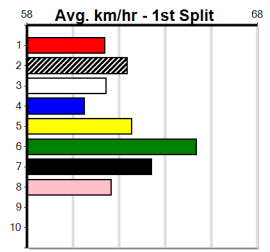

WE WILL REMEMBER THEM (275+ RANK)

Distance: 390m, Race Type: Grade 6, Total Prizemoney: $1,530
1st: $1,000, 2nd: $320, 3rd: $160, 4th: $50

ACE REDEEMER (8) has been smartly placed in 2 of her last 3 and is drawn to get all the breaks.
MUMMA MOO SHAKA (4) has a good turn of foot once balanced and may only need an ounce of luck. LOVELY ROMEO (2) can race in a forward position.

Watchdog Tips: 8 4 2 1 Bet: Win 8

Race card for BENNACHIE MISS (NSW)[6]. Includes details on sire (SENNACHIE), dam (QUEEN MYSTIQUE), winning distances, and a box history table. Trainer: Barry Milne (Kilmore). Prize: $7.00.

Race card for LOVELY ROMEO [6]. Includes details on sire (SENNACHIE), dam (WHAT FEELING), winning distances, and a box history table. Trainer: Joe Uglietta (Yan Yeau). Prize: $10.00.

Race card for EXTINCTION [6]. Includes details on sire (MY REDEEMER), dam (SCOTTISH PRIDE), winning distances, and a box history table. Trainer: Jordan Formosa (Heathcote). Prize: $4.60.

Race card for MUMMA MOO SHAKA [6]. Includes details on sire (FERAL FRANKY), dam (TAYLOR JAYDE), winning distances, and a box history table. Trainer: David Shovan (Powlett Planes). Prize: $6.00.

Race card for HANG ON PEPPA [6]. Includes details on sire (HOOKSY), dam (CINNAMON ROSE), winning distances, and a box history table. Trainer: Natalie Perkins (Romsey). Prize: $12.00.