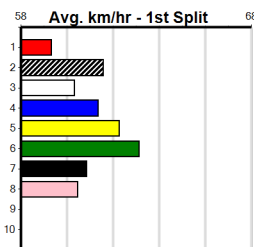

LEST WE FORGET (275+ RANK)

Distance: 390m, Race Type: Maiden, Total Prizemoney: $1,530
1st: $1,000, 2nd: $320, 3rd: $160, 4th: $50

1

1:01PM

(VIC time)

SHE IS SPOILT (4) recorded a steady straight placing 2 starts before her spell and she could be the one to beat. JAXON'S RUBY (5) has enough talent to overcome her tricky draw and could be the danger. CALAMITY KAIT (2) could set the tempo early.

Watchdog Tips: **4** **5** **2** **1** **Bet:** Box Trifecta 1,2,4,5 ($10 for 41.67%)