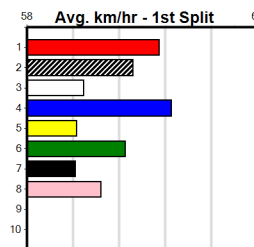

ELITE COLLARS & LEADS (275+ RANK)

Distance: 450m, Race Type: Maiden, Total Prizemoney: $1,530
1st: $1,000, 2nd: $320, 3rd: $160, 4th: $50

ASTON MIDAS (1) has met some promising ones in his first 2 starts and he could show plenty of improvement from the gun draw in a much easier race today. SPARKLE PANTS (4) can come out running at times and could be prominent throughout.

Watchdog Tips: 1 4 8 7 **Bet:** Win 1

Form Box	Wgt	Dist	Track	Date	Time	BON	Margin	1st/2nd (Time)	PIR	Checked	Comment	WR	Split 1	S/P	Grade	
1	ASTON MIDAS [M] $5.00															
	Met some promising ones to date, can go close. Trainer: Emma Scott (Tatura)															
	BK Dog Mar-22 Sire: ASTON DEE BEE Dam: ASTON CHELSEA															
	Owner(s): R Borda															
	Winning Distances: < 300m (0) 300 - 399m (0) 400 - 499m (0) 500 - 599m (0) 600 - 699m (0) > 700m (0)															
	Winning Weights:															
	7th (4) 30.2 300 HVL R3 25-Feb-24 17.50 16.27 9.50L SUN IN CUBA (16.85) M/2 . . . . . 4.03 $19.10 MH															
	8th (7) 30.0 390 SHP R2 11-Apr-24 23.76 21.83 18.00 YOLONDA (22.55) M/44 . . . . . 8.75 $9.50 M															
	Last 3 wins NOT included above															
	<table border="1" style="width: 100%; border-collapse: collapse;"> <thead> <tr> <th>Bx</th> <th>1st</th> <th>2nd</th> <th>3rd</th> <th>4th</th> <th>5th</th> <th>6th</th> <th>7th</th> <th>8th</th> </tr> </thead> <tbody> <tr><td>1</td><td></td><td></td><td></td><td></td><td></td><td></td><td></td><td></td></tr> <tr><td>2</td><td></td><td></td><td></td><td></td><td></td><td></td><td></td><td></td></tr> <tr><td>3</td><td></td><td></td><td></td><td></td><td></td><td></td><td></td><td></td></tr> <tr><td>4</td><td></td><td></td><td></td><td></td><td></td><td></td><td>1</td><td></td></tr> <tr><td>5</td><td></td><td></td><td></td><td></td><td></td><td></td><td></td><td></td></tr> <tr><td>6</td><td></td><td></td><td></td><td></td><td></td><td></td><td></td><td></td></tr> <tr><td>7</td><td></td><td></td><td></td><td></td><td></td><td></td><td></td><td>1</td></tr> <tr><td>8</td><td></td><td></td><td></td><td></td><td></td><td></td><td></td><td></td></tr> <tr> <td>Prize Best</td> <td></td> <td></td> <td></td> <td></td> <td></td> <td>$0.00</td> <td></td> <td></td> </tr> <tr> <td>Starts</td> <td></td> <td></td> <td></td> <td></td> <td></td> <td>FSTD</td> <td></td> <td></td> </tr> <tr> <td>Trk/Dts</td> <td></td> <td></td> <td></td> <td></td> <td></td> <td>2-0-0-0</td> <td></td> <td></td> </tr> <tr> <td>APM</td> <td></td> <td></td> <td></td> <td></td> <td></td> <td>0-0-0-0</td> <td></td> <td>0</td> </tr> </tbody> </table>															
2	BE FRANK [M] $8.00															
	Resuming, steady placing 2 back, must respect. Trainer: Lachlan Scott (Tatura)															
	BK Dog Apr-22 Sire: FERAL FRANKY Dam: WONDER MISS															
	Owner(s): B Waters															
	Winning Distances: < 300m (0) 300 - 399m (0) 400 - 499m (0) 500 - 599m (0) 600 - 699m (0) > 700m (0)															
	Winning Weights:															
	6th (3) 31.7 300 HVL R10 06-Dec-23 17.54 16.75 6.50L FEROCIOUS SANDY (17.11) S/7 . . . . . 4.07 $10.60 M															
	4th (4) 31.9 300 HVL R3 13-Dec-23 17.25 16.63 4.75L BERRY BLUE EVIE (16.92) M/3 . . . . . 4.01 $11.70 M															
	8th (6) 31.8 390 SHP R10 18-Dec-23 23.23 21.53 15.00 CHASING HEARTS (22.18) S/78 . . . . . 8.92 $19.20 M															
	Last 3 wins NOT included above															
<table border="1" style="width: 100%; border-collapse: collapse;"> <thead> <tr> <th>Bx</th> <th>1st</th> <th>2nd</th> <th>3rd</th> <th>4th</th> <th>5th</th> <th>6th</th> <th>7th</th> <th>8th</th> </tr> </thead> <tbody> <tr><td>1</td><td></td><td></td><td></td><td></td><td></td><td></td><td>1</td><td></td></tr> <tr><td>2</td><td></td><td></td><td></td><td></td><td></td><td></td><td></td><td></td></tr> <tr><td>3</td><td></td><td></td><td></td><td></td><td></td><td></td><td>1</td><td></td></tr> <tr><td>4</td><td></td><td></td><td></td><td>1</td><td></td><td></td><td></td><td></td></tr> <tr><td>5</td><td></td><td></td><td></td><td></td><td></td><td>1</td><td></td><td></td></tr> <tr><td>6</td><td></td><td></td><td></td><td></td><td></td><td>1</td><td></td><td>1</td></tr> <tr><td>7</td><td></td><td>1</td><td></td><td></td><td></td><td></td><td></td><td></td></tr> <tr><td>8</td><td></td><td></td><td></td><td></td><td></td><td></td><td></td><td></td></tr> <tr> <td>Prize Best</td> <td></td> <td></td> <td></td> <td></td> <td></td> <td>$650.00</td> <td></td> <td></td> </tr> <tr> <td>Starts</td> <td></td> <td></td> <td></td> <td></td> <td></td> <td>FSTD</td> <td></td> <td></td> </tr> <tr> <td>Trk/Dts</td> <td></td> <td></td> <td></td> <td></td> <td></td> <td>7-0-1-0</td> <td></td> <td></td> </tr> <tr> <td>APM</td> <td></td> <td></td> <td></td> <td></td> <td></td> <td>0-0-0-0</td> <td></td> <td>364</td> </tr> </tbody> </table>																
3	RHYME DUST [M] $10.00															
	Fair last start placing but may find this harder. Trainer: Aaron Blake (North Bendigo)															
	BK Dog Mar-22 Sire: ASTON DUKE Dam: TIBIALIS