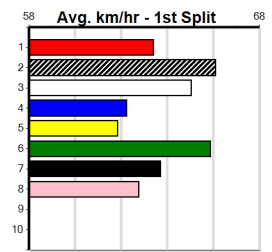

Shepparton

12

4:43PM

(VIC time)

SPORTSBET SAME RACE MULTI (275+ RANK)

Distance: 390m, Race Type: Grade 5, Total Prizemoney: $1,530
1st: $1,000, 2nd: $320, 3rd: $160, 4th: $50

MISTER SHOEMAN (1) was a smart all the way winner here last start and if he can step cleanly from the gun draw it looks like his race to lose. WHAT A SPIRIT (3) will be better for the run after a spell last start and has the talent to challenge.

Watchdog Tips: 1 3 8 2 Bet: Win 1

Form Box Wgt Dist Track Date Time BON Margin 1st/2nd (Time) PIR Checked Comment W/R Split 1 S/P Grade
MISTER SHOEMAN [5] Smart all the way win here last start, go close. $3.60
Owner(s): G Robinson
Winning Distances: < 300m (0) 300 - 399m (3) 400 - 499m (0) 500 - 599m (0) 600 - 699m (0) > 700m (0)
Box History table with 8 columns (Bx, 1st, 2nd, 3rd, 4th, 5th, 6th, 7th, 8th) and Prize Best Starts table.

INTER ANGELA [5] Can race in a forward position in this, threat. $10.00
Owner(s): I Beattie
Winning Distances: < 300m (0) 300 - 399m (4) 400 - 499m (1) 500 - 599m (0) 600 - 699m (0) > 700m (0)
Box History table with 8 columns (Bx, 1st, 2nd, 3rd, 4th, 5th, 6th, 7th, 8th) and Prize Best Starts table.

WHAT A SPIRIT [5] Better for the run last start, major player. $5.00
Owner(s): S Humphries
Winning Distances: < 300m (0) 300 - 399m (3) 400 - 499m (2) 500 - 599m (0) 600 - 699m (0) > 700m (0)
Box History table with 8 columns (Bx, 1st, 2nd, 3rd, 4th, 5th, 6th, 7th, 8th) and Prize Best Starts table.

JAGGER'S LADY [5] Drawn to find some trouble here, looks unlikely. $15.00
Owner(s): J Formosa
Winning Distances: < 300m (0) 300 - 399m (4) 400 - 499m (4) 500 - 599m (1) 600 - 699m (0) > 700m (0)
Box History table with 8 columns (Bx, 1st, 2nd, 3rd, 4th, 5th, 6th, 7th, 8th) and Prize Best Starts table.

MANILA ARTISAN (NSW)[5] Resuming, may get shuffled back, maybe later. $12.00
Owner(s): J Formosa
Winning Distances: < 300m (0) 300 - 399m (1) 400 - 499m (4) 500 - 599m (0) 600 - 699m (0) > 700m (0)
Box History table with 8 columns (Bx, 1st, 2nd, 3rd, 4th, 5th, 6th, 7th, 8th) and Prize Best Starts table.