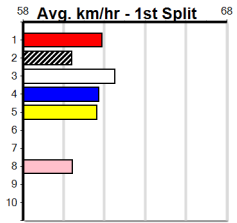

2

3:31PM

(VIC time)

REALITY IS (5) has recorded two handy placings here over 460m and he should be able to run over the top late. ARKA RIVER (1) has been placed in three of seven to date and she is drawn to lead for a long way. JAMS NIMBLE (7) was solid on debut