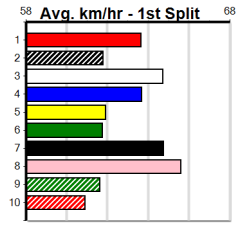

WE WILL REMEMBER THEM (250+ RANK)

Distance: 460m, Race Type: Mixed 6/7, Total Prizemoney: $1,530
1st: $1,000, 2nd: $320, 3rd: $160, 4th: $50

EMPTY YOUR MIND (2) recently broke the 26 seconds barrier here and he just needs a little luck early on. CAPTURE MY SOUL (1) was far from disgraced here last time and she has the right draw. CLOSED DOOR (3) must be respected

Watchdog Tips: 2 1 3 8 Bet: Win 2

Main race results table with columns: Form, Box, Weight, Dist, Track, Date, Time, BON, Margin, 1st/2nd (Time), PIR, Checked, Comment, W/R, Split 1, S/P, Grade. Includes race details for 10 races (e.g., CAPTURE MY SOUL, EMPTY YOUR MIND, CLOSED DOOR) and associated winning boxes.