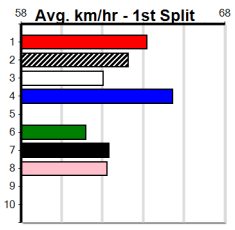

Warragul

PHOTO MAN AT STUD (250+ RANK)

Distance: 400m, Race Type: Grade 7, Total Prizemoney: \$1,530
1st: \$1,000, 2nd: \$320, 3rd: \$160, 4th: \$50

9

5:52PM

(VIC time)

NEED A PILOT (1) showed some promise in his first prep and he is expected to sprint well fresh. MALLY BOY (2) has electric early speed but he will get very tired in the final 50m. HAPPY SHOSHONE (8) can make mistakes but he has the talent