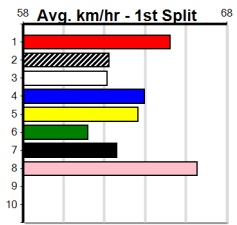

HARD STYLE RICO AT STUD (250+ RANK)

Distance: 400m, Race Type: Grade 6, Total Prizemoney: $1,530
1st: $1,000, 2nd: $320, 3rd: $160, 4th: $50

MISS JAZZ (8) owns a handy 22.84 PB here and she can assume control soon after box rise.
DAINTY FOLLY (5) has a good record here and she can atone for some luckless runs of late.
WHO'S NANNA PAT (6) must be respected

Watchdog Tips:

8

5

6

1

Bet:

Win 8

Main table containing race details for 10 races, including horse names, trainers, odds, and winning boxes. Race 1: KYANITE KAZ [6] vs LADY CEECEE, $3.60. Race 2: ASIA (NSW)[6] vs MAGIC GYPSY, $21.00. Race 3: HURRICANE PAT [6] vs FALLEN STAR, $26.00. Race 4: AMBER HIGHLIGHTS [6] vs MISS ELOISE, $18.00. Race 5: DAINTY FOLLY [6] vs SHANAKEE, $4.80. Race 6: WHO'S NANNA PAT [6] vs LASER BLUE, $8.00. Race 7: HURRICANE DAISY [6] vs HURRICANE BILLIE, $21.00. Race 8: MISS JAZZ [6] vs SMOKIN' CINDY, $2.80. Race 9: NO RESERVE. Race 10: NO RESERVE.