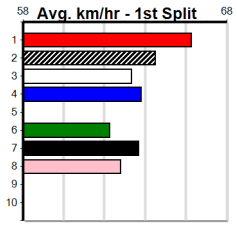

Warragul

12

6:56PM
(VIC time)

PAUA OF BUDDY AT STUD (250+ RANK)

Distance: 400m, Race Type: Grade 5, Total Prizemoney: \$1,530
1st: \$1,000, 2nd: \$320, 3rd: \$160, 4th: \$50

LA LINA (1) has a good record here and she is drawn to atone for some luckless runs of late. LONG WAY HOME (8) is a strong type and she does her best racing from this draw. OCTARE STRIDE (2) is expected to race well fresh.