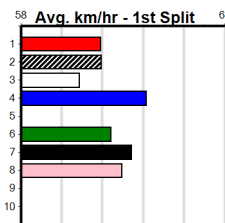

SPORTSBET GREEN TICKS (250+ RANK)

Distance: 400m, Race Type: Grade 5, Total Prizemoney: $1,530

1st: $1,000, 2nd: $320, 3rd: $160, 4th: $50

Watchdog Tips: 6 2 4 7 **Bet:** **Box Trifecta 2,4,6,7 ($10 for 41.67%)**