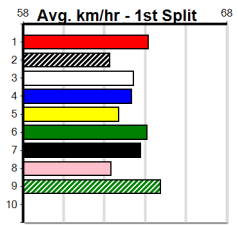

SPORTSBET NOBODY DOES IT EASIER (2)

Distance: 460m, Race Type: Grade 5, Total Prizemoney: $1,530
1st: $1,000, 2nd: $320, 3rd: $160, 4th: $50

GALLOPING SUZIE (1) was brilliant when placed at Sale recently and she looks very well graded in this event. SMOOTH RANGER (3) is racing with confidence and she will keep the pressure on throughout. JASPRIZZA BALE (8) will be strong late.

Watchdog Tips:

1 3 8 5 Bet:

Win 1

Main table containing race details for 10 horses, including names like GALLOPING SUZIE, STARLIGHT TYSON, SMOOTH RANGER, MIGHTY HERCULES, BOOT A DREAM, LITTLE VENICE, UPTIGHT, JASPRIZZA BALE, and BUSTER'S DREAM. Includes columns for form, weight, distance, track, date, time, BON, Margin, 1st/2nd (Time), PIR, Checked, Comment, W/R, Split 1, S/P, Grade, and Winning Boxes.