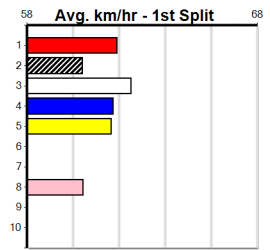

Watchdog Tips: 5 1 7 2 Bet: Box Trifecta 1,2,5,7 (\$10 for 41.67%)

Table with columns: Form Box, Wgt, Dist, Track, Date, Time, BON, Margin, 1st/2nd (Time), PIR, Checked, Comment, W/R, Split 1, S/P, Grade