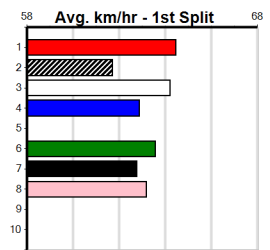

SENNACHIE AT STUD (250+ RANK)

Distance: 400m, Race Type: Mixed 4/5, Total Prizemoney: $1,530
1st: $1,000, 2nd: $320, 3rd: $160, 4th: $50

NEENA BALE (2) has been racing well in stronger company of late and she just needs a little room early on. GRANT'S TREASURE (4) owns a speedy 22.80 PB here and he will be in the firing line throughout. MR. LARSON (3) is never too far away here

Watchdog Tips: 2 4 3 7 Bet: Win 2

STUNNING ONE [4] Resuming, may need the run, prefer others $12.00
BK Bitch Feb-19 Sire: KINDA CRUEL RED Dam: STUNNING VIEW
Owner(s): BACHELOR CLUB (SYN), P Martinovic, J Martinovic, J Martinovic
Trainer: Peter Martinovic (Koo Wee Rup)

NEENA BALE (NSW)[5] Racing well, drops in class, hard to hold out $2.80
BK Bitch May-21 Sire: DYNA VILLA Dam: JACLYN BALE
Owner(s): L Harris
Trainer: Luke Harris (Devon Meadows)

MR. LARSON [5] Rarely runs a bad race here, threat with luck $4.60
WBK Dog Sep-20 Sire: SENNACHIE Dam: SLY SHIRAZ
Owner(s): T Condon
Trainer: Thomas Condon (Hampton Park)

GRANT'S TREASURE (NSW)[4] Empty draw helps, good muster, main danger $9.00
F Dog Jan-20 Sire: BEAST UNLEASHED Dam: IRMA ADELIN
Owner(s): C Treasure
Trainer: Craig Treasure (Moe)

*** VACANT BOX ***
Sire: Dam:
Owner(s):
Trainer:
Winning Distances: < 300m (0) 300 - 399m (0) 400 - 499m (0) 500 - 599m (0) 600 - 699m (0) > 700m (0)
Winning Weights: