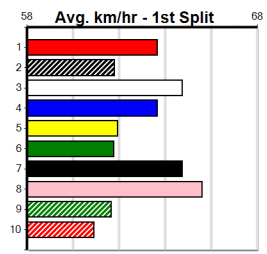

Warragul

10

6:14PM

(VIC time)

WE WILL REMEMBER THEM (250+ RANK)

Distance: 460m, Race Type: Mixed 6/7, Total Prizemoney: $1,530
1st: $1,000, 2nd: $320, 3rd: $160, 4th: $50

EMPTY YOUR MIND (2) recently broke the 26 seconds barrier here and he just needs a little luck early on. CAPTURE MY SOUL (1) was far from disgraced here last time and she has the right draw. CLOSED DOOR (3) must be respected

Watchdog Tips:

2

1

3

8

Bet:

Win 2

Form	Box	Wgt	Dist	Track	Date	Time	BON	Margin	1st/2nd (Time)	PIR	Checked	Comment	W/R	Split 1	S/P	Grade
1 CAPTURE MY SOUL [6] Solid muster, drawn to get the breaks, danger $4.80																
BK Bitch Jan-22 Sire: TOMMY SHELBY Dam: FLORAL LACE Trainer: Jacqueline Berry (Ripplebrook)																
Owner(s): G Miltos																
Winning Distances: < 300m (0) 300 - 399m (0) 400 - 499m (0) 500 - 599m (2) 600 - 699m (0) > 700m (0)																
Winning Weights: 25.8(1) 26.7(1)																
4th (7) 26.0 350 HVL R4 16-Feb-24 20.12 19.44 3.25L SHE'S VERSACE (19.90) M/2 . . . . . 6.71 $0.00 T3-7																
6th (2) 25.8 395 TRA R3 21-Feb-24 22.79 21.77 12.00 DAINTREE SPIRIT (21.98) M/887 . . . . . 3.84 $5.90 7																
1st (3) 26.7 510 SLE R5 29-Feb-24 29.30 29.14 6.50L DE GOEY PIE (29.74) Q/111 . . . . . 9.23 $1.40 X67																
4th (2) 26.6 450 SHP R5 07-Mar-24 25.63 25.53 1.25L LASER BEAM (25.54) M/544 . . . . . 7.03 $2.50 T3-6																
6th (3) 26.5 450 BAL R4 13-Mar-24 25.89 24.81 10.00 MOCK FISH (25.21) S/885 . . . . . 6.81 $40.30 RWH																
3rd (3) 26.9 595 SAP R3 17-Mar-24 35.10 34.53 4.75L ZIPPING GRANDE (34.78) M/3334 . . . . . 9.42 $3.50 RW																
6th (5) 26.9 595 SAP R5 24-Mar-24 35.75 34.31 11.00 REV OLIVE (35.01) M/8666 . . . . . 9.81 $4.70 RW																
3rd (8) 26.8 460 WGL R7 28-Mar-24 26.22 25.74 7.00L ASTON GOZO (25.74) M/443 . . . . . 6.69 $5.40 T3-6																
Last 3 wins NOT included above																
1st (1) 25.8 515 SAP R1 28-Jan-24 30.09 29.61 2.00L WHATEVER HE SAID (30.22) M/2111 . . . . . 5.20 $2.00 M																
2 EMPTY YOUR MIND [7] Slashing 25.95 winner here, hard to hold out $2.80																
BD Dog May-22 Sire: FERAL FRANKY Dam: WILL IT RAIN Trainer: Brett Mackie (Tooradin)																
Owner(s): A Lie																
Winning Distances: < 300m (0) 300 - 399m (0) 400 - 499m (1) 500 - 599m (0) 600 - 699m (0) > 700m (0)																
Winning Weights: 33.5(1)																
2nd (4) 32.8 350 HVL R1 03-Mar-24 19.92 19.15 0.25L SUPER CEVICHE (19.91) S/6 . . . . . 6.84 $8.10 M																
3rd (6) 33.0 400 WGL R2 12-Mar-24 23.35 22.55 3.00L ALIZES (23.15) S/65 . . . . . 8.82 $14.40 MH																
3rd (7) 33.2 400 WGL R2 15-Mar-24 23.32 22.84 6.50L DARNUM DESIRE (22.87) S/44 . . . . . 8.93 $5.10 M																
3rd (5) 33.5 400 WGL R2 19-Mar-24 23.16 22.39 8.00L JOCELYN WILL DO (22.62) S/76 . . . . . 8.81 $21.70 MF																
2nd (4) 33.8 460 WGL R3 30-Mar-24 26.10 25.97 0.25L ENGELKE ROAD (26.09) S/733 . . . . . 6.80 $5.10 M																
6th (6) 33.5 460 WGL R2 09-Apr-24 26.55 25.60 5.00L I'M BOSSY (26.21) S/746 . . . . . 6.89 $6.00 M																
1st (7) 33.5 460 WGL R2 13-Apr-24 25.95 25.95 2.00L FORTY FOUR SONS (26.09) M/211 . . . SW . . . 6.69 $4.40 M																
7th (1) 33.3 525 MEA R2 20-Apr-24 30.93 29.87 12.00 TAKUMI BALE (30.13) M/8556 . . . . . 5.47 $12.30 7																
Last 3 wins NOT included above																
3 CLOSED DOOR [7] Resuming, showed promise last prep, threat $8.00																
BEF Bitch Mar-21 Sire: HOOKED ON SCOTCH Dam: SPARKY GIRL Trainer: David Baker (Junction Village)																
Owner(s): D Baker																
Winning Distances: < 300m (0) 300 - 399m (0) 400 - 499m (1) 500 - 599m (0) 600 - 699m (0) > 700m (0)																
Winning Weights: 29.3(1)																
6th (1) 29.1 395 TRA R2 18-Oct-23 23.36 21.89 16.00 DR. OLIVIA (22.30) S/766 . . . SW . . . 3.98 $3.50 M																
2nd (7) 28.6 400 GEL R1 24-Oct-23 23.45 22.58 0.50L LAID BACK (23.42) M/33 . . . . . 8.90 $13.10 M																
1st (6) 29.3 450 BAL R2 04-Nov-23 26.50 25.49 0.25L HAMMER TO FALL (26.51) M/223 . . . . . 6.86 $7.00 M																
7th (1) 29.4 395 TRA R5 13-Nov-23 23.12 22.39 11.00 WALLY (22.39) M/543 . . . . . 3.87 $13.90 T3-7																
7th (4) 29.8 350 HVL R5 17-Nov-23 20.15 19.64 2.25L BOROUGH COOK (20.00) M/4 . . . . . 6.73 $25.30 T3-RW																
5th (1) 29.5 350 HVL R7 06-Dec-23 19.92 19.17 11.00 TOKYO HEIST (19.21) M/6 . . . SW . . . 6.78 $66.70 7