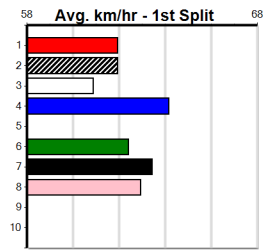

SPORTSBET GREEN TICKS (250+ RANK)

Distance: 400m, Race Type: Grade 5, Total Prizemoney: $1,530
1st: $1,000, 2nd: $320, 3rd: $160, 4th: $50

GYLOS MOVE (6) showed a return to form here last time and she will appreciate the vacant draw underneath. MAJESTIC BALE (2) can unwind a strong finish and she just needs a little room early on. COSMIC HOLIDAY (4) can run a cheeky race

Watchdog Tips: 6 2 4 7 Bet: Box Trifecta 2,4,6,7 ($10 for 41.67%)

RAW PANIC [5] Struggled for a while now, must find plenty $16.00
Owner(s): J Shill
Winning Distances: < 300m (1) 300 - 399m (2) 400 - 499m (2) 500 - 599m (0) 600 - 699m (0) > 700m (0)
Box History table and Prize Best Starts table included.

MAJESTIC BALE (NSW)[5] Can unwind a strong finish, danger with luck $3.60
Owner(s): L Harris
Winning Distances: < 300m (0) 300 - 399m (1) 400 - 499m (5) 500 - 599m (0) 600 - 699m (0) > 700m (0)
Box History table and Prize Best Starts table included.

WINTER STORM [5] Lack of early speed is a worry, needs a mix up $10.00
Owner(s): K Houlihan
Winning Distances: < 300m (0) 300 - 399m (0) 400 - 499m (3) 500 - 599m (0) 600 - 699m (0) > 700m (0)
Box History table and Prize Best Starts table included.

COSMIC HOLIDAY [5] Steady record here but this is easier, threat $6.50
Owner(s): K Browney
Winning Distances: < 300m (0) 300 - 399m (7) 400 - 499m (0) 500 - 599m (0) 600 - 699m (0) > 700m (0)
Box History table and Prize Best Starts table included.

*** VACANT BOX ***
Owner(s):
Winning Distances: < 300m (0) 300 - 399m (0) 400 - 499m (0) 500 - 599m (0) 600 - 699m (0) > 700m (0)
Trainer:
Box History table included.