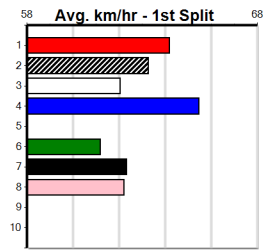

Warragul

9

5:52PM

(VIC time)

PHOTO MAN AT STUD (250+ RANK)

Distance: 400m, Race Type: Grade 7, Total Prizemoney: \$1,530
1st: \$1,000, 2nd: \$320, 3rd: \$160, 4th: \$50

NEED A PILOT (1) showed some promise in his first prep and he is expected to sprint well fresh.
MALLY BOY (2) has electric early speed but he will get very tired in the final 50m. HAPPY SHOSHONE (8) can make mistakes but he has the talent