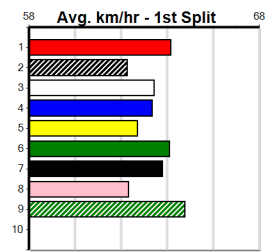

SPORTSBET NOBODY DOES IT EASIER (250+)

Distance: 460m, Race Type: Grade 5, Total Prizemoney: $1,530
1st: $1,000, 2nd: $320, 3rd: $160, 4th: $50

GALLOPING SUZIE (1) was brilliant when placed at Sale recently and she looks very well graded in this event. SMOOTH RANGER (3) is racing with confidence and she will keep the pressure on throughout. JASPRIZZA BALE (8) will be strong late.

Watchdog Tips: 1 3 8 5 Bet: Win 1

Race card for GALLOPING SUZIE [5]. Includes details on sire (MY REDEEMER), dam (IN ORBIT), owner (I Dann), and trainer (Ian Dann). Lists winning distances and weights. Includes a box history table and prize details.

Race card for STARLIGHT TYSON [5]. Includes details on sire (KINLOCH BRAE), dam (STARLIGHT LUCY), owner (C Fulford), and trainer (Corey Fulford). Lists winning distances and weights. Includes a box history table and prize details.

Race card for SMOOTH RANGER [5]. Includes details on sire (OUT OF RANGE), dam (FREEDOM FIRE), owner (J Carr), and trainer (Malcolm Carr). Lists winning distances and weights. Includes a box history table and prize details.

Race card for MIGHTY HERCULES [5]. Includes details on sire (BERNARDO), dam (MIGHTY MATILDA), owner (J Brown), and trainer (John Brown). Lists winning distances and weights. Includes a box history table and prize details.

Race card for BOOT A DREAM [5]. Includes details on sire (MY REDEEMER), dam (LITTLE SAMARA), owner (A Gringhuis), and trainer (Arend Gringhuis). Lists winning distances and weights. Includes a box history table and prize details.