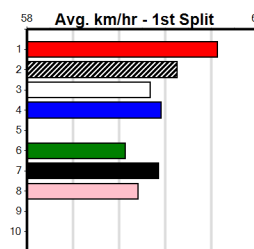

Warragul
12
6:56PM
(VIC time)

PAUA OF BUDDY AT STUD (250+ RANK)

Distance: 400m, Race Type: Grade 5, Total Prizemoney: $1,530
1st: $1,000, 2nd: $320, 3rd: $160, 4th: $50

LA LINA (1) has a good record here and she is drawn to atone for some luckless runs of late. LONG WAY HOME (8) is a strong type and she does her best racing from this draw. OCTARE STRIDE (2) is expected to race well fresh.

Watchdog Tips: 1 8 2 7 **Bet:** Win 1

Form Box	Wgt	Dist	Track	Date	Time	BON	Margin	1st/2nd (Time)	PIR	Checked	Comment	WR	Split 1	S/P	Grade	
1	LA LINA [5] $3.40															
	F Bitch Jul-20 Sire: AUSSIE INFRARED Dam: SAW BLAZE Trainer: Stavros Kipirtidis (Cranbourne So)															
	Owner(s): S Kipirtidis															
	Winning Distances: < 300m (0) 300 - 399m (1) 400 - 499m (2) 500 - 599m (0) 600 - 699m (0) > 700m (0)															
	Winning Weights: 27.6(1) 27.8(2)															
	2nd (2)	27.9	300	HVL	R11	29-Dec-23	17.00	16.79	1.00L ON THE MINT (16.93)	M/5	.	.	.	3.93	$8.00	T3-5
	6th (7)	28.2	515	SAP	R7	07-Jan-24	31.56	29.65	22.00 LOCHAN AURA (30.03)	M/1266	.	V7	.	5.10	$42.70	5
	6th (8)	28.0	400	WGL	R5	01-Feb-24	23.32	22.58	8.50L HIGH REGARD (22.73)	M/33	.	V7	.	8.39	$5.00	T3-5
	2nd (4)	27.8	400	WGL	R4	08-Feb-24	23.01	22.63	0.75L SHANK'S PONY (22.97)	M/22	.	.	.	8.32	$6.00	T3-5
	7th (8)	27.7	300	HVL	R10	14-Feb-24	17.31	17.01	3.75L INVICTUS GEORGE (17.06)	M/1	.	V10	.	3.97	$8.10	5
ST (-)	27.2	400	WGL		21-Mar-24	23.08		12.00 Trial Cleared	Q/23	.	4of4	.	8.36	.	ST	
7th (5)	27.7	400	WGL	R6	30-Mar-24	23.77	22.74	15.00 SPIRY PIPER (22.75)	M/47	.	V7	.	8.70	$9.60	5	
7th (5)	27.2	400	WGL	R5	13-Apr-24	23.50	22.82	7.50L STOLEN ROLEX (22.98)	M/15	.	V7	.	8.40	$43.10	5	
Last 3 wins NOT included above																
1st (2)	27.8	400	WGL	R2	12-May-22	22.99	22.77	2.00L SHIFTY AND SHADY (23.12)	M/11	.	.	.	8.48	$7.80	T3-M	
1st (2)	27.6	400	WGL	R3	16-Aug-22	23.08	22.57	2.25L DUNDEE REBEL (23.24)	Q/11	.	.	.	8.36	$19.50	7	
1st (5)	27.8	300	HVL	R3	04-Dec-22	16.87	16.56	1.5L FERNANDO MARK (16.96)	M/1	.	.	.	3.89	$13.30	X67	
2	OCTARE STRIDE [5] $4.00															
	BEF Bitch Jul-20 Sire: AUSSIE INFRARED Dam: SAW BLAZE Trainer: Stavros Kipirtidis (Cranbourne So)															
	Owner(s): S Kipirtidis															
	Winning Distances: < 300m (0) 300 - 399m (1) 400 - 499m (4) 500 - 599m (0) 600 - 699m (0) > 700m (0)															
	Winning Weights: 27.4(1) 27.6(2) 27.7(1) 28.0(1)															
	5th (4)	28.0	400	WGL	R12	31-Oct-23	23.45	22.52	7.00L DAHLIA (22.96)	M/43	.	.	.	8.52	$31.40	5
	1st (1)	28.0	400	WGL	R11	09-Nov-23	23.03	22.81	6.50L CELTIC BOUY (23.46)	M/11	.	.	.	8.56	$2.80	T3-5
	8th (2)	27.8	400	GEL	R6	19-Nov-23	23.86	22.46	9.50L SHOW PRINCESS (23.22)	M/88	.	.	.	8.98	$10.70	5
	7th (7)	27.4	400	WGL	R5	30-Nov-23	23.38	22.65	6.50L PACIFIC ROCK (22.95)	M/37	.	.	.	8.56	$9.90	T3-5
	7th (5)	27.3	400	WGL	R4	14-Dec-23	23.59	22.69	9.50L DUSTY OLD ROAD (22.95)	M/87	.	.	.	8.75	$15.90	T3-5
6th (6)	27.9	350	HVL	R7	29-Dec-23	19.96	19.35	3.00L GRANT'S TREASURE (19.76)	M/6	.	.	.	6.73	$17.70	T3-5	
1st (8)	27.6	400	WGL	R5	18-Jan-24	22.92	22.70	5.00L SONS OF TOM (23.26)	M/11	.	SW	.	8.47	$3.50	T3-5	
8th (1)	27.8	400	WGL	R6	24-Feb-24	23.90	22.38	18.00 SHANK'S PONY (22.69)	M/88	.	VO	.	8.73	$4.60	5	
Last 3 wins NOT included above																
1st (1)	27.4	400	GEL	R1	15-Mar-22	23.09	22.78	3.00L CURLY TAIL (23.29)	M/11	.	.	.	8.60	$14.20	M	
1st (7)	27.6	400	WGL	R3	14-Apr-22	22.80	22.62	7.50L SELECT MOSS (23.31)	M/11	.	.	.	8.48	$19.20	T3-7	
1st (3)	27.7	350	HVL	R9	21-Oct-22	19.73	19.54	0.75L JACK ALAN (19.76)	M/4	.	.	.	6.63	$5.70	T3-RW	
3	UNDER HIS SPELL [5] $12.00															
	BK Dog Dec-19 Sire: MOREIRA Dam: REALLY MAGIC Trainer: Ian Dann (Whitelow) ENG WGL 2024-04-23															
	Owner(s): I Dann															
	Winning Distances: < 300m (0) 300 - 399m (5) 400 - 499m (4) 500 - 599m (0) 600 - 699m (0) > 700m (0)															
	Winning Weights: 30.4(1) 30.9(1) 31.0(1) 31.4(1) 32.0(1) 32.4(1) 32.5(1) 32.6(1) 33.4(1)															
	6th (5)	32.7	435	SLE	R7	07-Mar-24	25.08	24.68	6.00L NO DOORS (24.68)	M/866	.	.	.	5.46	$40.30	5
	4th (7)	33.3	395	TRA	R7	18-Mar-24	22.75	22.19	4.75L OCEAN LEGEND (22.43)	Q/333	.	.	.	3.81	$21.50	T3-5
	5th (2)	32.9	400	GEL	R4	26-Mar-24	23.55	22.68	9.00L DESERT LION (22.94)	M/77	.	.	.	8.88	$11.70	5
	3rd (1)	32.4	395	TRA	R10	01-Apr-24	22.96	22.27	10.00 GO ASTRAY (22.27)	M/443	.	.	.	3.85	$11.50	T3-5
	5th (7)	32.4	400	WGL	R4	04-Apr-24	23.13	22.65	3.25L STOLEN ROLEX (22.91)	M/11	.	.	.	8.50	$15.50	T3-5