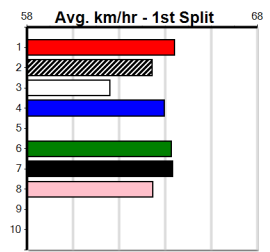

VIATEK (250+ RANK)

Distance: 400m, Race Type: Grade 7, Total Prizemoney: $1,530
1st: $1,000, 2nd: $320, 3rd: $160, 4th: $50

OUT OF CHARGE (1) showed some promise in his first prep and he is expected to fire fresh.
LOVELY MEMORIES (2) led for a long way two runs back and she will be on the place from the outset. LOLA'S THEME (4) can run a cheeky race

Watchdog Tips: **1** **2** **4** **7** **Bet:**

1

OUT OF CHARGE [7] Resuming, showed promise last prep, yes **$3.00**
WF Dog Jan-22 Sire: OUT OF RANGE Dam: FURIOUS FLOSS
Owner(s): S Abela Trainer: Susan Abela (Clyde)
Winning Distances: < 300m (0) 300 - 399m (1) 400 - 499m (0) 500 - 599m (0) 600 - 699m (0) > 700m (0)
Winning Weights: 34.4(1)

Box	1st	2nd	3rd	4th	5th	6th	7th	8th
1								
2			1					
3								
4								1
5								
6				1	1	1		
7	1							
8								

Prize Best $1290.00
Starts NBT
Trk/Dts 8-1-0-1
APM 3-0-0-1 716

2

LOVELY MEMORIES [7] Solid PB here, has early speed, danger **$3.60**
WBD Bitch Mar-21 Sire: FERNANDO BALE Dam: LADY CEECEE
Owner(s): J Leek Trainer: Jodie Leek (Warrantdye)
Winning Distances: < 300m (0) 300 - 399m (0) 400 - 499m (1) 500 - 599m (0) 600 - 699m (0) > 700m (0)
Winning Weights: 26.7(1)

Box	1st	2nd	3rd	4th	5th	6th	7th	8th
1				2	1			
2	1		1					
3								
4				1		1		
5								
6								1
7				1		1		
8								

Prize Best $2020.00
Starts 23.03(2)-24/2/24
Trk/Dts 10-1-0-3
APM 6-1-0-2 1100

3

ZIPPING TRISHA (NSW)[7] Beaten in all seven runs here, look to others **$16.00**
BK Bitch Aug-21 Sire: ZIPPING GARTH Dam: ZIPPING PARIS
Owner(s): T Whitford Trainer: Trevor Whitford (Willow Grove)
Winning Distances: < 300m (0) 300 - 399m (0) 400 - 499m (1) 500 - 599m (0) 600 - 699m (0) > 700m (0)
Winning Weights: 24.6(1)

Box	1st	2nd	3rd	4th	5th	6th	7th	8th
1		1	1	2	2	2	1	
2					2	2		1
3					2	3	1	
4				1	1	1	1	1
5				1		1	1	1
6				1				
7	1				1	1	1	1
8				2	4			

Prize Best $2110.00
Starts NBT
Trk/Dts 41-1-1-2
APM 7-0-0-0 518

4

LOLA'S THEME [7] Eye catching run last time, threat with luck **$4.50**
BK Bitch Apr-22 Sire: SHIMA SHINE Dam: SCOTTISH PRIDE
Owner(s): Lola's Theme (SYN), M Ramsden, T Brabham, A Ramsden, J Esmaty, J Nolan, A Appan
Trainer: Justin Bowman (Kilmany)
Winning Distances: < 300m (0) 300 - 399m (1) 400 - 499m (0) 500 - 599m (0) 600 - 699m (0) > 700m (0)
Winning Weights: 28.4(1)

Box	1st	2nd	3rd	4th	5th	6th	7th	8th
1								
2								
3								
4								
5			1					1
6				1				
7								
8	1	1		1				1

Prize Best $1580.00
Starts NBT
Trk/Dts 8-1-1-1
APM 3-0-0-1 1516

5

*** VACANT BOX ***

Sire: Dam: Trainer:

Owner(s): Trainer:
Winning Distances: < 300m (0) 300 - 399m (0) 400 - 499m (0) 500 - 599m (0) 600 - 699m (0) > 700m (0)
Winning Weights: Box History