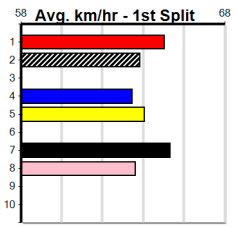

Horsham

SHIMA SHINE AT STUD

Distance: 410m, Race Type: Grade 5 T3, Total Prizemoney: $2,925
1st: $1,950, 2nd: $600, 3rd: $300, 4th: $75

11

6:38PM

(VIC time)

FINLEY BALE (4) was a strong 22.59 Warrnambool winner last time and he looks suited once again. EXTREMELY (5) has a poor record here but he should appreciate the drop in class today. MORAINÉ CHLOE (7) owns a handy 23.55 PB here.

Watchdog Tips:

4

5

7

8

Bet:

Win 4

Form Box Weight Dist Track Date Time BON Margin 1st/2nd (Time) PIR Checked Comment W/R Split 1 S/P Grade

1 HYDRO GLIDE [5] Biks *Well beaten in his past eight, look to others* **$4.60**

BD D Jun-20 ASTON DEE BEE SUMMER SKYE

Trainer: Kevin Ashton (Charlton)

4th (7)	33.5	410	HOR	R11	05-Mar-24	23.71	22.89	6.50	LCO PILOT (23.26)	M/44	.	.	.	10.63	$9.50	5
4th (4)	33.7	410	HOR	R6	12-Mar-24	23.61	23.06	3.75	LMRS. NELSON (23.35)	M/22	.	.	.	10.47	$30.40	5H
5th (8)	33.4	410	HOR	R5	22-Mar-24	23.90	23.01	9.50	SEE SAW LASS (23.27)	S/66	.	.	.	10.76	$16.20	5
6th (5)	33.3	410	HOR	R3	27-Mar-24	23.89	22.70	2.50	HALEIGH VELLA (23.71)	M/53	.	.	.	10.56	$21.40	5

Owner(s): K Ashton

Winnning Boxes							
1	2	3	4	5	6	7	8
1		2					2
Prize	$19,180.00						
Best	23.51						
Starts	79-5-14-11						
Trk/Dst	29-3-5-3						
APM	$2648						

2 PYRENEES BLAZER [5] *Needs to lead, will push wide, next time* **$9.00**

BK D Feb-21 MEPUNGA BLAZER KALANI WILLOW

Trainer: William Robertson (St Arnaud)

6th (1)	29.9	390	WBL	R11	12-Feb-24	22.96	22.41	7.50	TWO HAT PAT (22.45)	Q/67	.	.	.	8.80	$5.20	5
2nd (8)	29.4	390	SHP	R12	07-Mar-24	22.51	22.39	0.50	LIMMERSIVE (22.48)	M/22	.	.	.	8.67	$6.70	T3-5
1st (4)	29.3	390	WBL	R11	11-Mar-24	22.62	22.17	2.25	LASTON DYNASTY (22.77)	M/22	.	.	.	8.95	$11.10	5
4th (5)	29.1	390	BAL	R12	15-Mar-24	22.75	22.08	5.00	LIGHTS STRIKE (22.42)	M/74	.	.	W	8.77	$15.90	5

Owner(s): I Robinson

Winnning Boxes							
1	2	3	4	5	6	7	8
2	1	1				2	2
Prize	$20,610.00						
Best	23.33						
Starts	54-8-4-11						
Trk/Dst	28-5-2-7						
APM	$4097						

3 *** VACANT BOX ***

Trainer:
Owner(s):

4 FINLEY BALE (NSW)[5] *Strong winner last time, well graded, yes* **$3.20**

BK D Feb-22 BARCIA BALE IYLEE BALE

Trainer: Robert Camilleri (Lara)

1st (8)	29.4	395	TRA	R4	19-Feb-24	22.54	22.23	2.00	PACIFIC BEAUTY (22.66)	M/111	.	.	.	3.85	$1.90	T3-7
8th (3)	30.2	435	SLE	R10	29-Feb-24	25.61	24.72	13.00	LAHONTA (24.74)	M/788	.	.	.	5.46	$12.90	6G
3rd (8)	30.5	435	SLE	R10	27-Mar-24	25.31	24.59	6.50	COLLINDA AIR (24.87)	S/433	.	.	.	5.39	$4.80	X67
1st (1)	30.4	390	WBL	R3	01-Apr-24	22.59	22.07	0.50	LERUDITE BALE (22.62)	M/22	.	.	.	8.86	$6.20	X67

Owner(s): B Wheeler

Winnning Boxes							
1	2	3	4	5	6	7	8
1		1					1
Prize	$3,950.00						
Best	FSH						
Starts	16-3-1-2						
Trk/Dst	0-0-0-0						
APM	$3108						

5 EXTREMELY [5] *Drops in class, solid turn of foot, danger* **$4.00**

BK D Nov-19 BLACK MAGIC OPAL VEETEE SAHARRAH

Trainer: Andrea Gurry (Nhill)

7th (3)	33.9	410	HOR	R10	12-Mar-24	23.80	23.06	11.00	CIRCLE THE STARS (23.08)	M/87	.	.	.	10.82	$74.50	X45
3rd (7)	34.1	410	HOR	R12	19-Mar-24	23.89	23.01	3.75	NICE ONE TOM (23.63)	S/45	.	.	.	10.77	$44.80	5
6th (7)	34.0	410	HOR	R12	22-Mar-24	24.00	23.01	7.50	KILLER BEE CAMMY (23.50)	S/55	.	.	.	10.68	$20.80	T3-5
4th (3)	34.0	410	HOR	R6	29-Mar-24	23.82	23.23	7.00	CORTEZ BALE (23.36)	M/55	.	.	.	10.69	$13.00	5

Owner(s): A Gurry

Winnning Boxes							
1	2	3	4	5	6	7	8
2	1			2		2	2
Prize	$21,570.00						
Best	23.50						
Starts	84-9-7-17						
Trk/Dst	22-1-0-4						
APM	$2320