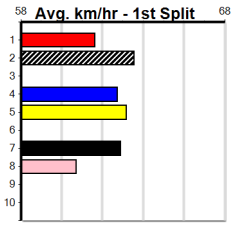

Horsham

SPORTSBET WE LET THE DOGS OUT

12

6:57PM

(VIC time)

Distance: 410m, Race Type: Grade 5 T3, Total Prizemoney: $2,925
1st: $1,950, 2nd: $600, 3rd: $300, 4th: $75

MR. QUIRKY (1) is far better than his form indicates and he is drawn to make every post a winner.
BEN OLLIE (4) has been placed in five of seven here and he can atone for his luckless runs since resuming. TYPHOON THOMAS (5) can run a cheeky race

Watchdog Tips: **1** **4** **5** **7** **Bet:** **Win 1**

Form Box Weight Dist Track Date Time BON Margin 1st/2nd (Time) PIR Checked Comment W/R Split 1 S/P Grade

1 MR. QUIRKY [5] *No luck of late, draw helps, can make amends*

BK D Jan-21 ZAMBORA BROCKIE SISCO SIZZLE **$3.00**

Trainer: Allan Brookes (Koroit)

2nd (6)	32.0	450	WBL	R6	04-Mar-24	26.23	25.57	2.50	LIDYLLIC LUTHER (26.07)	M/533	.	.	.	6.90	$20.50	5
6th (3)	31.7	450	WBL	R8	11-Mar-24	25.92	25.48	6.50	L FENTONS RISE (25.48)	S/887	.	.	.	7.16	$44.20	5
4th (4)	31.0	512	MTG	R7	21-Mar-24	30.74	29.65	8.50	L SWEET LYNETTE (30.14)	.	.	.	.	4.63	$4.60	RWH
5th (7)	30.6	450	WBL	R8	26-Mar-24	26.20	25.55	9.50	L BEYOND BLESSED (25.55)	M/777	.	.	.	7.18	$33.30	5

Owner(s): MANY WINNERS (SYN), A Brookes, P Keane, G Dix, G Thomson, B Keane

Winning Boxes

1	2	3	4	5	6	7	8
1		1	1				1
Prize Best	$3,385.00						
Starts	NBT 30-4-1-1						
Trk/Dst	1-0-0-0						
APM	$903						

ENG WBL 2024-04-08

2 CAVEMAN [5] *Long time since his last win, prefer others*

BD D Jan-20 MY REDEEMER KRAKEN LASS **$7.50**

Trainer: Barry Hall (Dingee)

7th (4)	29.8	390	SHP	R4	22-Feb-24	23.39	22.29	16.00	L COCKTAIL (22.29)	M/77	.	.	.	9.14	$16.10	T3-5
6th (2)	30.0	425	BEN	R6	06-Mar-24	24.79	23.79	15.00	L MORAINE ZOE (23.79)	M/222	.	.	.	6.68	$38.00	5
6th (3)	30.0	425	BEN	R10	20-Mar-24	24.81	24.11	10.00	L ROSTRON (24.11)	M/455	.	.	.	6.69	$36.00	5
4th (7)	30.3	425	BEN	R6	26-Mar-24	24.66	23.91	7.00	L JANIE CABANG (24.19)	M/222	.	.	.	6.76	$62.20	5H

Owner(s): EYLES (SYN), K Eyles, H Eyles, D Eyles

Winning Boxes

1	2	3	4	5	6	7	8
1				1	1		
Prize Best	$7,080.00						
Starts	FSH 38-3-6-3						
Trk/Dst	0-0-0-0						
APM	$1499						

3 *** VACANT BOX ***

Trainer:
Owner(s):

4 BEN OLLIE [5] *No luck since resuming, good record here, danger*

BD D Feb-21 MAGICAL BALE ONE STEP AHEAD **$3.60**

Trainer: Vivianne Giles (Bamawm)

8th (5)	35.1	500	BEN	R8	18-Oct-23	29.32	27.94	20.00	L LOUR GIRLS SHOUT (27.94)	M/578	.	.	W	6.94	$6.10	5
6th (7)	35.4	425	BEN	R7	13-Mar-24	24.81	24.00	12.00	L BUCK SHINES (24.00)	M/767	.	.	W	6.86	$7.10	T3-5
F (4)	35.3	390	SHP	R5	21-Mar-24	0.00	22.23	.	L DESTINI SPITFIRE (22.47)	.	.	V5	.	6.50	$6.50	T3-5
6th (3)	35.2	425	BEN	R6	28-Mar-24	24.69	24.02	4.25	L JEAN'S RIVER (24.40)	S/677	.	.	.	6.83	$5.80	T3-5

Owner(s): V Giles

Winning Boxes

1	2	3	4	5	6	7	8
1							
Prize Best	$11,270.00						
Starts	NBT 42-3-11-10						
Trk/Dst	7-0-1-4						
APM	$1602						

5 TYPHOON THOMAS [5] *Far from disgraced at Ballarat, can threaten*

BK D Jan-21 ZAMBORA BROCKIE SISCO SIZZLE **$4.20**

Trainer: Peter Keane (Koroit)

6th (8)	29.8	390	WBL	R10	04-Mar-24	23.03	22.36	9.50	L SCOTT TO BURN (22.36)	S/45	.	.	.	8.81	$9.00	5
6th (3)	29.4	390	WBL	R6	11-Mar-24	23.04	22.17	9.00	L SAINT MICK (22.43)	M/44	.	.	.	9.07	$6.70	5
7th (4)	28.9	390	WBL	R12	26-Mar-24	23.49	22.28	16.00	L SUPINATOR (22.40)	M/36	.	.	.	8.97	$3.40	5
2nd (7)	29.4	390	BAL	R12	01-Apr-24	22.86	22.14	4.50	L LASTON BEAUFORT (22.55)	S/32	.	.	.	8.68	$3.00	T3-5

Owner(s): MANY WINNERS (SYN), A Brookes, P Keane, G Dix, G Thomson, B Keane

Winning Boxes

1	2	3	4	5	6	7	8
1	1		1				1
Prize Best	$5,240.00						
Starts	FSH 22-4-3-3						
Trk/Dst	0-0-0-0						
APM	$2033						

6 *** VACANT BOX ***

Trainer:
Owner(s):