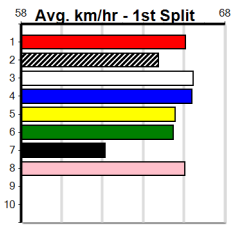

Horsham

ON-SITE ENGINEERING

Distance: 410m, Race Type: Grade 5, Total Prizemoney: $2,925
1st: $1,950, 2nd: $600, 3rd: $300, 4th: $75

7
5:20PM
(VIC time)

SWEET CAVIAR (1) has won two of her past three here in impressive style and she looks very well graded again. CASHED UP JOHNNY (5) is better than his past few runs and he will dial up the pressure in the middle stages. DELIGHTFUL (3) has claims

Watchdog Tips: **1** **5** **3** **7** **Bet:** **Win 1**