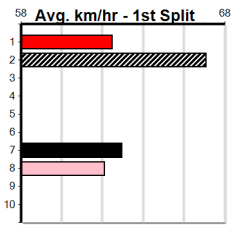

Horsham

SPORTSBET BET WITH MATES

Distance: 410m, Race Type: Maiden, Total Prizemoney: $2,535
1st: $1,680, 2nd: $520, 3rd: $260, 4th: $75

1
3:22PM
(VIC time)

PATRIOT JAMES (7) has been placed in two of three to date and he has the speed to cross and lead throughout. NATURAL GLAMOUR (2) showed some talent last prep and she is expected to fire fresh. LEONARDO ZEAL (5) can enjoy vacant boxes on both sides.

Watchdog Tips: **7** **2** **5** **1** **Bet:** **Win 7**