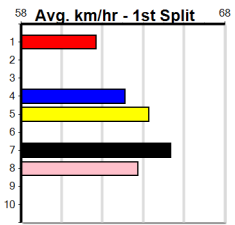

Horsham

CRYMELON KENNELS

Distance: 410m, Race Type: Maiden, Total Prizemoney: $2,535
1st: $1,680, 2nd: $520, 3rd: $260, 4th: $75

2

3:37PM

(VIC time)

SPIN AND BURN (2) is a well bred type and she is a member of a strong local kennel. RESIGN THE PLOW (7) showed some promise in her first prep and she should be primed to fire fresh. HENRY BALE (8) has been placed in six of nine to date

Watchdog Tips: **2** **7** **8** **4** **Bet:** Trifecta 2,7/2,7,8/2,4,7,8 ($10 - 125%)