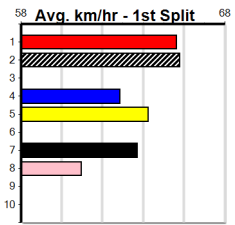

# WATTS PRICE ACCOUNTANTS

Distance: 485m, Race Type: Mixed 6/7, Total Prizemoney: \$3,340  
1st: \$2,230, 2nd: \$690, 3rd: \$345, 4th: \$75