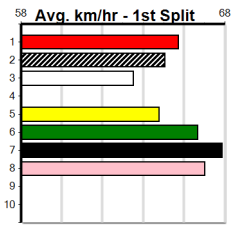

Horsham

CHS GROUP

Distance: 410m, Race Type: Mixed 6/7, Total Prizemoney: $2,925
1st: $1,950, 2nd: $600, 3rd: $300, 4th: $75

4
4:17PM
(VIC time)

TALKIN' BLUEY (7) led for a long way when placed here last time and he will prove hard to reel in today. GOLD BENZ (8) was never headed in his top debut win at Geelong and he will get a nice cart across. MOOBALL (4) is an impressive type.

Watchdog Tips: **7 8 4 6** Bet: **Box Quinella 4,6,7,8 ($10 for 166.67%)**