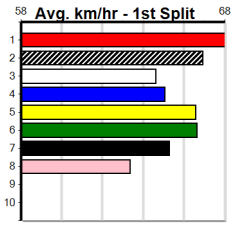

# LOCKS CONSTRUCTIONS

Distance: 410m, Race Type: Mixed 4/5, Total Prizemoney: \$3,360  
1st: \$2,250, 2nd: \$690, 3rd: \$345, 4th: \$75

**8**

**5:39PM**

(VIC time)

GOGO SKYE (2) was a slick 23.23 winner here recently and he has shown a lot of improvement in recent times. NICE ONE TOM (1) has a good record here to date and he will be on the pace throughout. UDANI BALE (4) is better than his past few runs.