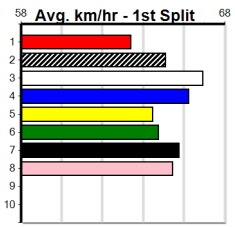

Horsham

WEBB CON MARINE

Distance: 410m, Race Type: Grade 6, Total Prizemoney: $2,925
1st: $1,950, 2nd: $600, 3rd: $300, 4th: $75

5

4:41PM

(VIC time)

LIGHTNING ZIGGY (6) returned to form here last time and she can be on the pace throughout again.
ARIA'S MELODY (3) has been consistent to date and is sure to figure in the finish. CHILLI SAL (4) has displayed plenty of ability in her short career.

Watchdog Tips: **6** **3** **4** **5** **Bet:** **Box Quinella 3,4,6 ($10 for 333.33%)**