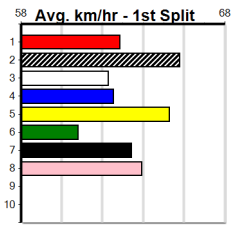

Sale

12
10:57PM
(VIC time)

SPORTSBET SAME RACE MULTI (275+ RA

Distance: 435m, Race Type: Grade 5, Total Prizemoney: $1,530
1st: $1,000, 2nd: $320, 3rd: $160, 4th: $50

Watchdog Tips:

2

4

8

6

Bet:

Win 2