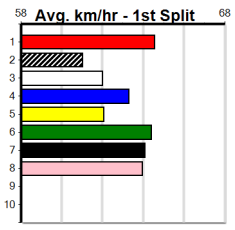

Sale

CABINET CONNECTIONS (275+ RANK)

Distance: 435m, Race Type: Grade 5, Total Prizemoney: $1,530
1st: $1,000, 2nd: $320, 3rd: $160, 4th: $50

6
8:55PM
(VIC time)

SHOT OF FAITH (3) has been dominant in her past two runs and she looks very well graded again.
NORSE QUEEN (7) has a nice engine when on song and she should be primed to fire fresh. DAN DAN (8) has a good record here.

Watchdog Tips: **3** **7** **8** **2** **Bet:** **Win 3**