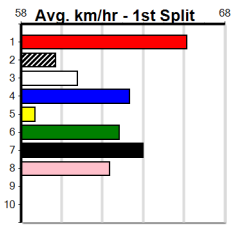

Sale

10
10:12PM
(VIC time)

ED FOUNTAINS REMOVALS (275+ RANK)

Distance: 435m, Race Type: Mixed 6/7, Total Prizemoney: $1,530
1st: $1,000, 2nd: $320, 3rd: $160, 4th: $50

CROWNING GLORY (4) leaving SUPER TURTLE (3) on top. He is better than his past three runs and can settle on the speed. PEG (7) is expected to race well fresh. Respect. SOUTHERN LAW (6) gets back might need some luck in the running.

Watchdog Tips: **3** **7** **6** **8** **Bet:** **Win 3**