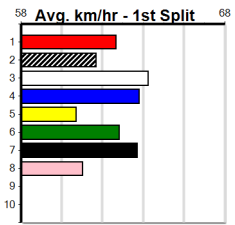

Winning Boxes								
1	2	3	4	5	6	7	8	
1	1	2	1				2	
Prize	\$14,775.00							
Best	NBT							
Starts	52-8-6-4							
Trk/Dst	1-0-0-1							
APM	\$4097							

Winning Boxes								
1	2	3	4	5	6	7	8	
2					1		1	
Prize	\$10,425.00							
Best	NBT							
Starts	35-4-6-4							
Trk/Dst	3-0-0-0							
APM	\$1805							

ENG TRA 2024-04-08

Sale

FLYING COLOURS TRAVEL (275+ RANK)

Distance: 510m, Race Type: Grade 5, Total Prizemoney: \$1,740
1st: \$1,150, 2nd: \$360, 3rd: \$180, 4th: \$50

8

9:32PM

(VIC time)

DREAM ON ALLAN (7) has been racing well in stronger company of late and he may appreciate the rise in distance. BOOT A DREAM (1) has the good draw and he should hold a forward spot early on. SIPPY CUP EMU (6) just needs luck early on.