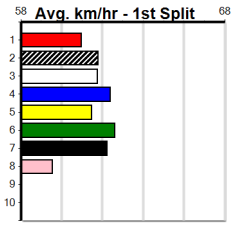

Sale

TRFM (275+ RANK)

Distance: 435m, Race Type: Mixed 6/7, Total Prizemoney: $1,530
1st: $1,000, 2nd: $320, 3rd: $160, 4th: $50

4

8:12PM

(VIC time)

DR. GILLIAN (3) was a dominant 24.55 winner here two runs back and she looks very well graded in this event. ELLE GEM (5) is better than her past few runs and she will be very strong in the closing stages. DR. KAI (2) was impressive last time out.

Watchdog Tips: **3** **5** **2** **8** **Bet:** **Box Quinella 2,3,5 ($10 for 333.33%)**