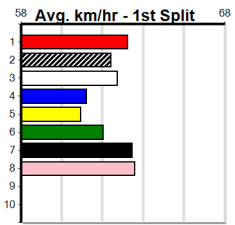

Sale

11
10:35PM
(VIC time)

RANFORD'S FAMILY BUTCHER (275+ RAN

Distance: 435m, Race Type: Mixed 6/7, Total Prizemoney: $1,530
1st: $1,000, 2nd: $320, 3rd: $160, 4th: $50

Watchdog Tips:

6

8

2

3

Bet:

Win 6