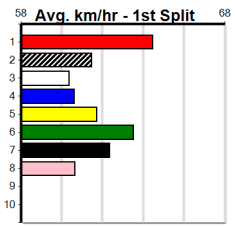

Sale

IAN CARTER BUILDER (275+ RANK)

Distance: 510m, Race Type: Mixed 6/7, Total Prizemoney: $1,740
1st: $1,150, 2nd: $360, 3rd: $180, 4th: $50

5
8:35PM
(VIC time)

HAPPY SHOSHONE (7) showed his true talent with a strong 23.03 Warragul win and he looks very well graded again. BOMB QUEEN (3) is a strong type and she should be able to find the rail early on. NO MANNERS (1) has the good draw.

Watchdog Tips: **7** **3** **1** **2** **Bet:** **Win 7**