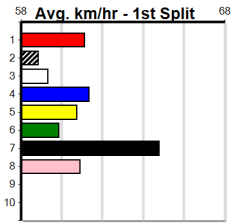

Sale

SPORTSBET BET WITH MATES (275+ RAN

Distance: 435m, Race Type: Maiden, Total Prizemoney: $1,530
1st: $1,000, 2nd: $320, 3rd: $160, 4th: $50

1
7:12PM
(VIC time)

DR. OPHELIA (5) had little luck when on debut here and she will find this a lot easier. CASH FOR KOTA (3) has been solidly placed in her past two and she should be thereabouts again. RIO BORIS (4) is better than his form indicates.

Watchdog Tips: **5** **3** **4** **8** **Bet:** **Box Quinella 3,4,5 ($10 for 333.33%)**