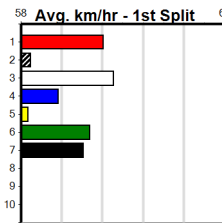

Sale

ROTTI SECURITY (275+ RANK)

Distance: 435m, Race Type: Maiden, Total Prizemoney: $1,530
1st: $1,000, 2nd: $320, 3rd: $160, 4th: $50

3

7:53PM

(VIC time)

ANDY ROSE (6) showed some early dash in his debut run and he will be much better for the run.
MR. DRIFTER (5) showed improvement two runs back and he can work into the mix mid race. PEN
TO PAPER (1) can settle on the speed.

Watchdog Tips: **6** **5** **1** **2** **Bet:** **Box Quinella 1,5,6 ($10 for 333.33%)**