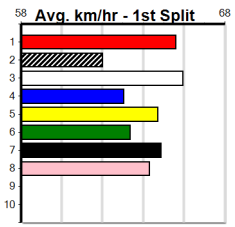

Sale

MAFFRA POLY AND PUMPS (275+ RANK)

Distance: 435m, Race Type: Grade 5, Total Prizemoney: $1,530
1st: $1,000, 2nd: $320, 3rd: $160, 4th: $50

7

9:15PM
(VIC time)

LEKTRA VERA (1) has returned to form in recent weeks and she is drawn to make every post a winner. ROMY BALE (2) is better than her past few runs and she can follow the red through early on. JENNA (8) may be the value runner.

Watchdog Tips: 1 2 8 7 **Bet:** Win 1