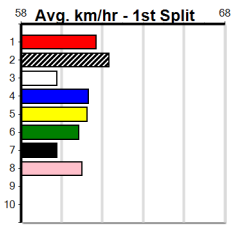

Sale

MONACELLARS (275+ RANK)

Distance: 435m, Race Type: Maiden, Total Prizemoney: $1,530
1st: $1,000, 2nd: $320, 3rd: $160, 4th: $50

2

7:35PM
(VIC time)

NOT NOW KAREN (1) showed some promise in her first prep and she is expected to fire fresh.
NEVER SOBER (7) has been solidly placed in her past two and she can work into the mix mid race.
ARCHER THREE (5) has solid claims.

Watchdog Tips: **1** **7** **5** **4** **Bet:** **Win 1**