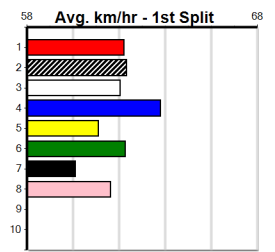

9

9:54PM

(VIC time)

BSG AUSTRALIA (275+ RANK)

Distance: 435m, Race Type: Mixed 6/7, Total Prizemoney: $1,530
1st: $1,000, 2nd: $320, 3rd: $160, 4th: $50

MALLY BOY (4) is armed with a dazzling turn of foot and he gets his chance to return to the winners list. LAKEVIEW KIM (5) has been luckless of late and she can make amends tonight, while KELLI (2) is better than her past few runs.

Watchdog Tips: 4 5 2 7 Bet: Win 4

Form Box Wgt Dist Track Date Time BON Margin 1st/2nd (Time) PIR Checked Comment W/R Split 1 S/P Grade

CHRissy HAND [7] Hit or miss early, can push wide, place best $6.00
BE Bitch Mar-22 Sire: MY REDEEMER Dam: BAG OF TRICKS
Owner(s): R Haines
Trainer: Donna Dean (Nyora)

Box History for CHRissy HAND [7] showing wins in boxes 1, 3, 5, 7, 8.

KELLI [7] Better than her past few runs, can threaten $8.00
BK Bitch Jul-20 Sire: AUSSIE INFRARED Dam: MIRIAM
Owner(s): J Gill
Trainer: Jennifer Gill (Darriman)

Box History for KELLI [7] showing wins in boxes 1, 3, 5, 7, 8.

XARN BALE (NSW)[7] Does not win enough races, place best $10.00
F Dog Nov-21 Sire: RT'S BO JANGLES Dam: DYNA YAMI
Owner(s): L Harris
Trainer: Tammy Kennedy - harris (Somerv)

Box History for XARN BALE (NSW)[7] showing wins in boxes 1, 2, 3, 5, 7, 8.

MALLY BOY (WA)[7] Well graded, terrific turn of foot, go close $3.00
BK Dog Nov-21 Sire: FLYING RICCIARDO Dam: FINE CHAMPAN
Owner(s): L Traynor
Trainer: Maria Musselwhite (Lindenow)

Box History for MALLY BOY (WA)[7] showing wins in boxes 1, 2, 3, 4, 5, 7, 8.

LAKEVIEW KIM [7] Strong type, gets a cart across, danger $4.60
WBD Bitch Feb-22 Sire: FERNANDO BALE Dam: LAKEVIEW MAISEY
Owner(s): M Wilkins
Trainer: Michelle Wilkins (Giffard West)

Box History for LAKEVIEW KIM [7] showing wins in boxes 1, 2, 3, 4, 5, 7, 8.

1

2

3

4

5