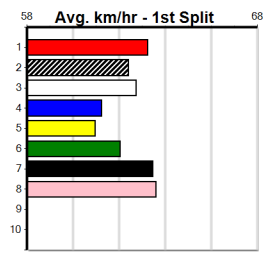

Sale
11
10:35PM
(VIC time)

RANFORD'S FAMILY BUTCHER (275+ RANK)

Distance: 435m, Race Type: Mixed 6/7, Total Prizemoney: $1,530
1st: $1,000, 2nd: $320, 3rd: $160, 4th: $50

LOSE MY MIND (6) was a handy 24.96 winner here last time and she continues to get better with every run. CARTEL GLAMOUR (8) showed improvement last time and she will get plenty of room early on. GIFTED FAITH (2) can run a cheeky race

Watchdog Tips: **6** **8** **2** **3** **Bet:** **Win 6**

1

PENDLEBURY PIE [6] **Down on confidence, draw helps, place claims** **$10.00**
RF Bitch Mar-22 Sire: GOOD ODDS HARADA Dam: WHITNEY SHOWGIR
Owner(s): B Sands Trainer: Frank Toth (Pakenham)
Winning Distances: < 300m (0) 300 - 399m (1) 400 - 499m (1) 500 - 599m (0) 600 - 699m (0) > 700m (0)
Winning Weights: 27.0(1) 27.3(1)

Box	1st	2nd	3rd	4th	5th	6th	7th	8th
1								
2	1							
3								
4								
5								
6	1							
7		1						
8								

Prize Best Starts Trk/Dts APM: $2610.00 NBT 20-2-1-1 1-0-0-0 1976

2

GIFTED FAITH [7] **No luck of late, this is easier, can threaten** **$6.50**
BK Bitch Dec-21 Sire: ASTON DEE BEE Dam: CURIOUS FAITH
Owner(s): IF ONLY (SYN), G Poulos, A Poulos Trainer: David Kerr (Caldermeade)
Winning Distances: < 300m (0) 300 - 399m (0) 400 - 499m (1) 500 - 599m (0) 600 - 699m (0) > 700m (0)
Winning Weights: 24.8(1)

Box	1st	2nd	3rd	4th	5th	6th	7th	8th
1								
2		1						
3	1							
4								
5								
6								
7								
8								

Prize Best Starts Trk/Dts APM: $2110.00 FSH 17-1-2-1 0-0-0-0 1270

3

MY SLICK RICK [6] **Back in distance, can show early pace, respect** **$5.00**
F Dog Nov-21 Sire: FERAL FRANKY Dam: BELT UP LIBBA
Owner(s): G Masterson Trainer: Debra Cumes (Drouin West)
Winning Distances: < 300m (0) 300 - 399m (2) 400 - 499m (0) 500 - 599m (0) 600 - 699m (0) > 700m (0)
Winning Weights: 33.2(2)

Box	1st	2nd	3rd	4th	5th	6th	7th	8th
1								
2								
3								
4								
5								
6	1							
7	1							
8								

Prize Best Starts Trk/Dts APM: $4700.00 FSH 17-2-1-2 0-0-0-0 1576

4

BLACK PRESTIGE [6] **Struggled for a while now, must show more** **$12.00**
BK Bitch May-22 Sire: ZIPPING GARTH Dam: DREAMY EYES
Owner(s): Eye Candy (SYN), C Wilk, K Gorman Trainer: Kate Gorman (Tanjil South)
Winning Distances: < 300m (0) 300 - 399m (0) 400 - 499m (2) 500 - 599m (0) 600 - 699m (0) > 700m (0)
Winning Weights: 29.8(2)

Box	1st	2nd	3rd	4th	5th	6th	7th	8th
1								
2								
3								
4								
5								
6								
7								
8								

Prize Best Starts Trk/Dts APM: $2420.00 NBT 19-2-1-0 5-0-0-0 1462

5

BUCKET OF OIL [6] **One paced, drawn to find bother, tough ask** **$10.00**
BK Dog Nov-20 Sire: ZAMBORA BROCKIE Dam: SPECIAL KIRST
Owner(s): L Dalziel Trainer: Loren Dalziel (Longwarry)
Winning Distances: < 300m (0) 300 - 399m (0) 400 - 499m (2) 500 - 599m (0) 600 - 699m (0) > 700m (0)
Winning Weights: 36.2(1) 37.5(1)

Box	1st	2nd	3rd	4th	5th	6th	7th	8th
1								
2								
3								
4								
5								
6								
7								
8								

Prize Best Starts Trk/Dts APM: $5880.00 25.06(4)-29/2/24 53-2-5-9 4-1-0-0 1813