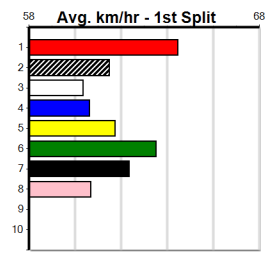

Sale
5
8:35PM
(VIC time)

IAN CARTER BUILDER (275+ RANK)

Distance: 510m, Race Type: Mixed 6/7, Total Prizemoney: $1,740
1st: $1,150, 2nd: $360, 3rd: $180, 4th: $50

HAPPY SHOSHONE (7) showed his true talent with a strong 23.03 Warragul win and he looks very well graded again. BOMB QUEEN (3) is a strong type and she should be able to find the rail early on. NO MANNERS (1) has the good draw.

Watchdog Tips: **7** **3** **1** **2** **Bet:** **Win 7**

Form Box	Wgt	Dist	Track	Date	Time	BON	Margin	1st/2nd (Time)	PIR	Checked	Comment	WR	Split 1	S/P	Grade	
1	NO MANNERS [6] Far from disgraced last time, can threaten $8.00															
	BK	Dog	Mar-22		Sire: FERAL FRANKY		Dam: MANNERS MATTER		Trainer: Ronald Wood (Warragul)							
	Owner(s): R Wood															
	Winning Distances: < 300m (0) 300 - 399m (2) 400 - 499m (0) 500 - 599m (0) 600 - 699m (0) > 700m (0)															
	Winning Weights: 29.7(1) 30.5(1)															
	6th (1)	29.7	300	HVL	R4	07-Feb-24	17.66	16.96	8.50L CAL'S SENSATION (17.09)	M/6	.	.	.	4.04	$4.80	7
	3rd (8)	29.7	300	HVL	R3	14-Feb-24	17.19	17.01	0.50L RIO BLAZER (17.16)	M/1	.	.	.	3.99	$23.30	7
	4th (5)	30.1	300	HVL	R4	21-Feb-24	17.27	16.71	8.50L CONSPIRED (16.71)	M/4	.	.	.	3.97	$7.30	7
	1st (6)	30.5	350	TRA	R10	26-Feb-24	20.11	19.99	6.00L SPEEDY PAM (20.51)	M/11	.	.	.	6.66	$9.30	X67
	4th (2)	30.0	350	TRA	R9	04-Mar-24	20.50	19.62	10.00 INTER BEAST BOY (19.82)	M/44	.	VO	.	6.77	$6.20	T3-RW
7th (5)	30.4	400	WGL	R10	14-Mar-24	23.75	22.79	12.00 LITTLE VENICE (22.93)	M/87	.	.	.	8.93	$22.20	T3-6	
7th (2)	30.4	400	WGL	R11	21-Mar-24	23.64	22.63	15.00 PANAMA STORM (22.63)	M/22	.	.	.	8.57	$46.60	X67	
3rd (1)	30.1	400	WGL	R11	30-Mar-24	23.38	22.74	4.25L SHOT OF FAITH (23.09)	M/33	.	.	.	8.58	$18.90	6G	
Last 3 wins NOT included above																
1st (4)	29.7	300	HVL	R2	19-Jan-24	17.57	16.85	0.75L SAINT JAYDEN (17.62)	M/5	.	.	.	4.05	$4.10	T3-M	
DE GOEY PIE [7] Solidly placed here last time, keep safe again $6.00																
BK	Dog	Mar-22		Sire: GOOD ODDS HARADA		Dam: WHITNEY SHOWGIR		Trainer: Frank Toth (Pakenham)								
Owner(s): B Sands																
Winning Distances: < 300m (0) 300 - 399m (0) 400 - 499m (0) 500 - 599m (1) 600 - 699m (0) > 700m (0)																
Winning Weights: 33.6(1)																
6th (2)	33.9	510	SLE	R9	14-Feb-24	29.86	28.74	12.00 REDEEMER RUSLIE (29.03)	M/555	.	.	.	9.68	$52.50	X67	
5th (7)	34.0	450	TRA	R7	21-Feb-24	25.62	24.88	6.50L MAIA (25.18)	M/555	.	.	.	6.90	$81.10	X67	
2nd (5)	34.3	510	SLE	R5	29-Feb-24	29.74	29.14	6.50L CAPTURE MY SOUL (29.30)	M/222	.	.	.	9.48	$11.90	X67	
5th (3)	34.1	510	SLE	R5	07-Mar-24	30.10	28.84	13.00 HIS SPECIAL (29.21)	M/545	.	.	.	9.75	$43.00	X67	
6th (2)	34.1	680	WGL	R3	12-Mar-24	41.59	39.09	36.00 UNREAL SPEED (39.09)	M/566	.	.	.	19.15	$62.30	RWH	
6th (4)	33.3	510	SLE	R7	17-Mar-24	29.78	28.69	14.00 DR. QUEENIE (28.81)	M/676	.	.	.	9.51	$39.60	RWH	
7th (2)	33.9	460	WGL	R9	21-Mar-24	26.69	25.93	7.00L COLLINDA AIR (26.24)	M/333	.	.	.	6.88	$32.20	7	
2nd (2)	34.0	510	SLE	R5	27-Mar-24	29.66	29.30	5.50L PACIFIC PRINCESS (29.30)	M/222	.	.	.	9.48	$4.10	X67	
Last 3 wins NOT included above																
1st (3)	33.6	510	SLE	R3	04-Feb-24	29.62	28.59	0.50L GILBERT ROSE (29.64)	M/551	.	.	.	9.46	$38.90	RW	
BOMB QUEEN [7] Strong type, can find the rail early, main danger $4.60																
BK	Bitch	Mar-22		Sire: SHIMA SHINE		Dam: JD BOMBSHELL		Trainer: Loren Dalziel (Longwarry)								
Owner(s): L Dalziel																
Winning Distances: < 300m (0) 300 - 399m (0) 400 - 499m (1) 500 - 599m (0) 600 - 699m (0) > 700m (0)																
Winning Weights: 26.5(1)																
5th (3)	26.4	595	SAP	R4	18-Feb-24	35.18	34.31	8.00L UNREAL SPEED (34.62)	M/8666	.	.	.	9.84	$21.50	RW	
1st (2)	26.5	460	WGL	R1	22-Feb-24	26.61	25.88	2.50L TAKE A CARNATION (26.77)	Q/112	.	.	.	6.69	$4.30	M	
5th (2)	26.1	510	SLE	R5	29-Feb-24	29.91	29.14	9.00L CAPTURE MY SOUL (29.30)	M/655	.	.	.	9.83	$9.60	X67	
4th (1)	26.1	435	SLE	R4	07-Mar-24	25.19	24.68	3.5L BRUCE INTENTION (24.95)	Q/476	.	.	.	5.46	$17.10	7	
7th (6)	26.4	595	SAP	R3	17-Mar-24	35.48	34.53	10.00 ZIPPO GRANDE (34.78)	M/8887	.	.	.	9.77	$42.00	RW	
6th (8)	26.8	460	WGL	R9	21-Mar-24	26.68	25.93	6.50L COLLINDA AIR (26.24)	M/887	.	.	.	7.08	$26.80	7	
5th (6)	26.7	510	SLE	R5	27-Mar-24	29.97	29.30	10.00 PACIFIC PRINCESS (29.30)	M/555	.	.	.	9.66	$9.40	X67	
4th (7)	26.5	595	TRA	R3	31-Mar-24	35.80	34.59	14.00 PAYBACK (34.83)	M/5544	.	VO	.	9.86	$14.70	RW	
Last 3 wins NOT included above																
SCOTCH NEAT [7] Lacks early speed, likely to find bother, tested $21.00