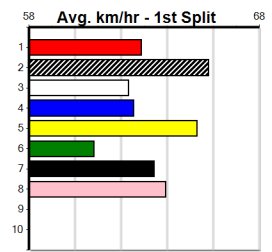

Sale
12
10:57PM
(VIC time)

SPORTSBET SAME RACE MULTI (275+ RANK)

Distance: 435m, Race Type: Grade 5, Total Prizemoney: $1,530
1st: $1,000, 2nd: $320, 3rd: $160, 4th: $50

BUDDY BLUE (2) is far better than his form indicates and he has the speed to make every post a winner. SPICY SIREN (4) can come out running at times and she will run a cheeky race. BE RUGGED (8) will get plenty of room early on.

Watchdog Tips: **2** **4** **8** **6** **Bet:** **Win 2**

1

ROWCLIFFE RUSLIE [5] **Well down on form and confidence, tested** **$10.00**
BK Bitch Apr-21 Sire: MY REDEEMER Dam: TARREE'S RUSLIE Trainer: Russell Edwards (Langwarrin)
Owner(s): R Edwards
Winning Distances: < 300m (0) 300 - 399m (0) 400 - 499m (3) 500 - 599m (0) 600 - 699m (0) > 700m (0)
Winning Weights: 22.9(1) 23.2(1) 23.3(1)
7th (6) 23.2 460 WGL R7 28-Dec-23 26.86 26.27 6.00L GOOD DEED (26.47) M/776 . . . 6.80 $19.40 6G
6th (4) 23.2 300 HVL R4 19-Jan-24 17.55 16.85 6.50L BLITZ (17.12) M/4 . . . 4.06 $40.70 T3-6
1st (2) 23.2 410 HOR R11 27-Jan-24 24.34 23.40 1.25L DANYO'S CHAD (24.42) Q/54 . . . 11.01 $3.80 6G
5th (4) 23.1 435 SLE R10 04-Feb-24 25.16 24.19 7.00L SHOWGIRL SHIRLEY (24.70) M/565 . . . 5.33 $65.10 RW
3rd (7) 23.3 395 TRA R5 11-Mar-24 22.94 22.31 7.50L VICTORY BEND (22.44) M/453 . . . 3.81 $29.90 5
7th (8) 23.7 450 BAL R7 15-Mar-24 26.23 25.36 13.00 DARTRIX BALE (25.36) Q/344 . . . 6.80 $19.00 5
7th (1) 23.7 390 BAL R6 21-Mar-24 22.97 22.01 11.00 DESERT LION (22.20) M/66 . . . 8.82 $36.70 5
8th (3) 23.6 410 HOR R5 29-Mar-24 24.04 23.23 7.00L COMET TO BURN (23.58) M/78 . . . 10.81 $28.90 5
Last 3 wins NOT included above
1st (5) 22.9 460 WGL R2 19-Feb-23 26.60 25.48 1.5L DOCTOR JOHNNY (26.69) M/422 . . . SW . . . 6.84 $5.50 MH
1st (2) 23.3 460 WGL R5 06-Apr-23 26.55 25.86 1.25L KATH'S GIRL (26.62) Q/111 . . . SW . . . 6.69 $3.80 X67

Box History

Bx	1st	2nd	3rd	4th	5th	6th	7th	8th
1			1	2			1	1
2	2	1						
3					1			
4			1		1	2		1
5	1	1			2	1		1
6							1	1
7			1	1	1	1	1	1
8						1		1

Prize Best Starts Trk/Dts APM $5040.00 NBT 33-3-2-3 1-0-0-0 1198

2

BUDDY BLUE [5] **Drops in class, can pounce on the arm, yes** **$2.60**
BE Dog Nov-21 Sire: BAROOGA BRETT Dam: BALKAN DOTTI Trainer: Bethany Garrick (Devon Meadow)
Owner(s): B Garrick
Winning Distances: < 300m (0) 300 - 399m (1) 400 - 499m (2) 500 - 599m (0) 600 - 699m (0) > 700m (0)
Winning Weights: 29.5(1) 29.6(1) 29.8(1)
5th (8) 29.6 300 HVL R5 24-Jan-24 17.03 16.66 3.00L PENNY BLUE DEMON (16.83) M/5 . . . 3.98 $2.90 6G
1st (2) 29.5 400 WGL R9 30-Jan-24 22.87 22.39 1.5L DAINTREE CHIEF (22.96) Q/11 . . . SW . . . 8.26 $14.10 X67
4th (1) 29.6 400 WGL R12 06-Feb-24 23.02 22.45 4.75L FREE FALLING (22.70) Q/13 . . . . . 8.29 $11.80 5
4th (8) 29.6 400 WGL R9 10-Feb-24 23.11 22.63 7.00L GALLOPING JIMMY (22.65) Q/13 . . . . . 8.46 $12.30 RW
6th (3) 30.0 300 HVL R10 14-Feb-24 17.30 17.01 3.5L INVICTUS GEORGE (17.06) M/3 . . . . . 4.06 $5.50 5
8th (8) 29.7 400 WGL R12 24-Feb-24 23.56 22.38 17.00 LINDENOW PATCH (22.39) S/68 . . . . . 8.59 $5.30 5
6th (4) 29.7 435 SLE R11 07-Mar-24 25.47 24.68 10.00 BIG TRUCKER (24.80) M/577 . . . . . 5.34 $7.30 5
4th (4) 30.2 400 WGL R5 14-Mar-24 23.47 22.79 3.75L FREEMAN'S HOPE (23.22) S/65 . . . . . 8.81 $2.60 T3-5
Last 3 wins NOT included above
1st (5) 29.8 350 TRA R1 23-Oct-23 20.13 19.95 2.25L BELOW THE CURVE (20.28) M/11 . . . . . 6.61 $4.80 T3-M
1st (2) 29.6 400 WGL R11 09-Jan-24 22.86 22.70 1.00L SHE CAN DREAM (22.93) M/11 . . . . . 8.37 $5.50 T3-7

Box History

Bx	1st	2nd	3rd	4th	5th	6th	7th	8th
1				1				1
2	2							3
3						1		
4				1	1			
5	1	1						1
6		1	1	1				1
7						1		
8				1	1	1		1

Prize Best Starts Trk/Dts APM $5325.00 NBT 22-3-1-2 1-0-0-0 2876