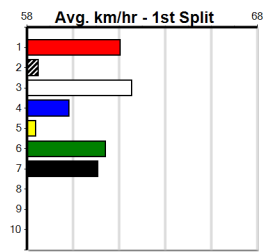

Sale

3

7:53PM

(VIC time)

ROTTI SECURITY (275+ RANK)

Distance: 435m, Race Type: Maiden, Total Prizemoney: $1,530
1st: $1,000, 2nd: $320, 3rd: $160, 4th: $50

ANDY ROSE (6) showed some early dash in his debut run and he will be much better for the run.
MR. DRIFTER (5) showed improvement two runs back and he can work into the mix mid race. PEN
TO PAPER (1) can settle on the speed.

Watchdog Tips: **6** **5** **1** **2** **Bet:** Box Quinella 1,5,6 ($10 for 333.33%)

Form Box	Wgt	Dist	Track	Date	Time	BON	Margin	1st/2nd (Time)	PIR	Checked	Comment	WR	Split 1	S/P	Grade

PEN TO PAPER [M] **$3.60**

BK Bitch **Mar-22** **Sire: MY REDEEMER** **Dam: BAG OF TRICKS**

Owner(s): R Haines **Trainer: Donna Dean (Nyora)**

Winning Distances: < 300m (0) 300 - 399m (0) 400 - 499m (0) 500 - 599m (0) 600 - 699m (0) > 700m (0)

Winning Weights:

7th (1)	23.7	425	BEN	R1	19-Jan-24	25.09	23.91	10.00	ASTON KENNEDY (24.40)	M/466			6.78	$4.10	M
6th (1)	23.8	435	SLE	R1	24-Jan-24	25.70	24.31	9.00L	KELLI (25.09)	Q/123			5.33	$11.50	M
5th (3)	23.5	350	TRA	R1	31-Jan-24	20.92	19.45	11.00	SPEED MERCHANT (20.15)	M/64			7.03	$38.80	M
4th (8)	23.5	395	TRA	R2	07-Feb-24	22.89	21.83	6.00L	SUPER TURTLE (22.47)	Q/123			3.80	$17.70	M
4th (8)	23.5	435	SLE	R2	14-Feb-24	25.33	24.38	5.50L	BRUCE INTENTION (24.96)	M/224			5.36	$49.30	M
6th (6)	24.1	350	TRA	R2	04-Mar-24	20.61	19.62	10.00	BRAEMAR SHEILA (19.92)	M/36			6.70	$7.10	T3-M
3rd (5)	24.0	350	TRA	R1	20-Mar-24	20.58	20.19	1.5L	DEVIL IN ME (20.47)	Q/22			6.84	$6.40	M
6th (6)	23.7	435	SLE	R1	27-Mar-24	25.84	24.59	18.00	MR. PRESIDENT (24.59)	Q/166			5.35	$9.30	M

Last 3 wins NOT included above

Box History

Bx	1st	2nd	3rd	4th	5th	6th	7th	8th
1								
2								
3					1			
4								
5			1					
6						2		
7								
8				2				

Prize Best $310.00 NBT
Starts 8-0-0-1
Trk/Dts 3-0-0-0
APM 280

CATCH SOME RAYS [M] **$8.00**

BK Dog **May-22** **Sire: AUSSIE INFRARED** **Dam: QUICK PAWS**

Owner(s): DODGE N BOOKS (SYN), J Booker, R Aurisch, K Morrison **Trainer: Justin Booker (Kilmany)**

Winning Distances: < 300m (0) 300 - 399m (0) 400 - 499m (0) 500 - 599m (0) 600 - 699m (0) > 700m (0)

Winning Weights:

6th (5)	33.6	435	SLE	R1	03-Mar-24	25.52	24.41	9.50L	ASTON SPRITZ (24.88)	M/666			5.50	$14.20	MH
7th (3)	33.9	435	SLE	R1	27-Mar-24	26.04	24.59	21.00	MR. PRESIDENT (24.59)	M/887		V0	5.59	$5.60	M

Last 3 wins NOT included above

Box History

Bx	1st	2nd	3rd	4th	5th	6th	7th	8th
1								
2								
3							1	
4								
5					1			
6								
7								
8								

Prize Best $0.00 NBT
Starts 2-0-0-0
Trk/Dts 2-0-0-0
APM 0

IRON TYSON [M] **$5.00**

BK Dog **May-22** **Sire: ZIPPING GARTH** **Dam: DREAMY EYES**

Owner(s): Eye Candy (SYN), C Wilk, K Gorman **Trainer: Christian Wilk (Tanjil South)**

Winning Distances: < 300m (0) 300 - 399m (0) 400 - 499m (0) 500 - 599m (0) 600 - 699m (0) > 700m (0)

Winning Weights:

4th (5)	32.6	510	SLE	R2	07-Jan-24	30.28	29.01	6.50L	RED HAIR SHINING (29.86)	S/777			9.92	$9.40	M
5th (4)	32.1	525	MEP	R1	10-Jan-24	31.01	29.98	13.00	LUKIALI (30.13)	M/4445			5.33	$15.50	M
T (5)	32.5	525	MEP	R1	17-Jan-24	0.00	29.93		FULL OF REGRETS (30.72)	M/5766		V7	5.32	$21.00	M
7th (4)	33.1	400	WGL	R1	30-Mar-24	23.66	22.74	11.00	CHESTER CAMPBELL (22.92)	Q/67		V0	8.76	$9.50	M

Last 3 wins NOT included above

Box History

Bx	1st	2nd	3rd	4th	5th	6th	7th	8th
1								
2								
3								
4					1		1	
5				1				
6								
7								
8								

Prize Best $250.00 FSTD
Starts 4-0-0-0
Trk/Dts 0-0-0-0
APM 150