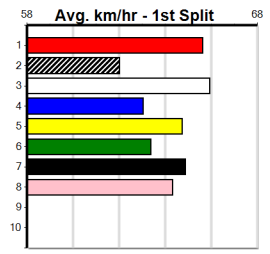

Sale
7
9:15PM
(VIC time)

MAFFRA POLY AND PUMPS (275+ RANK)

Distance: 435m, Race Type: Grade 5, Total Prizemoney: $1,530
1st: $1,000, 2nd: $320, 3rd: $160, 4th: $50

LEKTRA VERA (1) has returned to form in recent weeks and she is drawn to make every post a winner. ROMY BALE (2) is better than her past few runs and she can follow the red through early on. JENNA (8) may be the value runner.

Watchdog Tips: **1** **2** **8** **7** **Bet:** **Win 1**

1

LEKTRA VERA [5] **Back in form, has the good draw, yes** **$3.40**
BK Bitch Apr-21 Sire: MEPUNGA BLAZER Dam: LEKTRA VIKI Trainer: Frederick Bickerton (Pearcedale)
Owner(s): F Bickerton
Winning Distances: < 300m (0) 300 - 399m (3) 400 - 499m (6) 500 - 599m (0) 600 - 699m (0) > 700m (0)
Winning Weights: 25.8(1) 26.0(1) 26.3(1) 26.5(3) 26.7(1) 26.8(1) 27.0(1)
6th (1) 26.5 300 HVL R12 31-Dec-23 17.37 16.65 7.50L MAJOR BOMBER (16.85) M/8 . . . . 4.03 $5.10 5
5th (4) 27.3 350 TRA R12 26-Jan-24 20.12 19.71 4.75L KATONI (19.80) M/55 . . . . 6.74 $6.60 5
7th (2) 27.3 395 TRA R5 07-Feb-24 22.48 21.83 8.00L WILLFUL BALE (21.93) M/866 . . . . 3.89 $10.80 5
6th (3) 27.2 300 HVL R12 18-Feb-24 17.16 16.50 5.50L IN THE NAVY (16.78) M/4 . . . . 4.00 $37.10 5
1st (5) 26.5 390 BAL R3 04-Mar-24 22.45 22.11 1.75L MINI STAR (22.57) M/21 . . . SW . 8.55 $6.00 T3-5
8th (5) 26.8 350 HVL R5 10-Mar-24 19.94 18.92 8.50L ASTON SERGIO (19.36) M/5 . . . . 6.82 $22.70 5
5th (1) 26.8 395 TRA R6 18-Mar-24 22.88 22.19 2.50L AGENT JESSE (22.70) M/323 . . . . . 2.30 T3-5
1st (4) 26.5 435 SLE R6 27-Mar-24 25.00 24.59 0.25L NEENA BALE (25.01) M/311 . . . . . 5.29 $5.30 5
Last 3 wins NOT included above
1st (2) 26.7 400 MTG R11 27-Aug-23 23.03 23.03 1.5L NERO VALENTINO (23.13) 0 . . . SAMP . 10.68 $4.60 X345
1st (7) 25.8 450 WBL R8 27-Nov-23 25.75 25.45 3.5L VANS TURBO (25.97) Q/211 . . . SW . 6.62 $3.10 5
1st (2) 26.0 400 MTG R12 03-Dec-23 22.96 22.96 2.00L NITROGEN OUTLAW (23.11) 10.63 $11.00 X234
Box History
Bx 1st 2nd 3rd 4th 5th 6th 7th 8th
1 2 1 1 1 2 1 1
2 2 1 1 1 2 1 1
3 1 1 1 1 2 1 1
4 2 2 1 1 1 1 1
5 1 2 1 1 1 1 1
6 1 . . . .
7 1 . . . .
8 1 1 1 . . . . . .
Prize Best $14450.00
Starts 25.00(4)-27/3/24
Trk/Dts 36-9-5-5
APM 1-1-0-0 5133