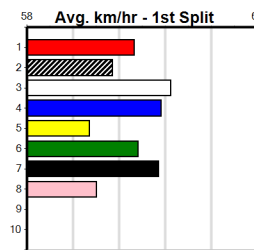

Sale

8

9:32PM

(VIC time)

FLYING COLOURS TRAVEL (275+ RANK)

Distance: 510m, Race Type: Grade 5, Total Prizemoney: $1,740
1st: $1,150, 2nd: $360, 3rd: $180, 4th: $50

DREAM ON ALLAN (7) has been racing well in stronger company of late and he may appreciate the rise in distance. BOOT A DREAM (1) has the good draw and he should hold a forward spot early on. SIPPY CUP EMU (6) just needs luck early on.

Watchdog Tips: **7** **1** **6** **4** **Bet:** Box Quinella 1,6,7 ($10 for 333.33%)

1

BOOT A DREAM [5] **Placed in his only try here, keen railer, danger** **$4.60**

BD Dog Feb-21 Sire: MY REDEEMER Dam: LITTLE SAMARA Trainer: Arend Gringhuis (Ripplebrook)

Owner(s): A Gringhuis

Winning Distances: < 300m (0) 300 - 399m (1) 400 - 499m (5) 500 - 599m (3) 600 - 699m (0) > 700m (0)

Winning Weights: 34.4(1) 34.5(2) 34.6(2) 34.9(1) 35.0(1) 35.4(2)

2nd	3rd	4th	5th	6th	7th	8th	
(3) 35.8 460 WGL R6 23-Jan-24 26.50 25.61 0.75L FINANCIER (26.45) M/642 . . . . . 6.83 $15.00 5	(4) 35.8 515 SAP R8 28-Jan-24 30.10 29.61 7.00L MINOLI MAGIC (29.61) M/7664 . . . . . 5.27 $44.10 X45	(8) 35.7 460 WGL R11 13-Feb-24 26.64 25.79 10.00 LAKEVIEW BENNY (25.96) M/667 . . . . . 6.74 $15.80 5	(6) 35.5 515 SAP R12 18-Feb-24 30.43 29.35 3.5L SPARKLING ROSE (30.20) S/8323 . . . . . 5.35 $15.70 5	(2) 35.3 515 SAP R11 25-Feb-24 30.38 29.46 8.50L TEDDY BOX (29.81) M/8555 . . . . . 5.32 $11.40 5	(5) 35.9 460 WGL R7 15-Mar-24 26.72 25.86 6.00L BIG TIMBER (26.31) M/655 . . . . . 6.80 $21.30 5	(7) 35.9 460 WGL R6 19-Mar-24 26.56 25.90 9.50L IRISH MILLIE (25.90) M/667 . . . . . 6.77 $8.80 5	(3) 35.8 460 WGL R8 30-Mar-24 26.29 25.97 4.75L GALLOPING SUZIE (25.97) M/644 . . . . . 6.75 $24.60 5

Last 3 wins NOT included above

1st	2nd	3rd	4th	5th	6th	7th	8th
(4) 35.4 460 WGL R8 14-Sep-23 26.09 26.03 0.50L DR. YANNIS (26.12) M/333 . . . . . 6.66 $3.00 T3-5	(3) 34.9 515 SAP R4 24-Sep-23 30.22 29.64 1.25L BORA BURST (30.29) M/4222 . . . . . 5.23 $4.90 5	(8) 35.4 500 TRA R8 18-Nov-23 27.81 27.81 2.50L CAILAH'S PISTOL (27.97) Q/111 . . . . . 9.19 $41.00 X45					

Box History

Bx	1st	2nd	3rd	4th	5th	6th	7th	8th
1	3						2	
2		2		1	1	1	1	1
3	1	2	1	3	1			2
4	2			2	2			1
5				1	1	1		
6	2	2	2					
7			1	1	1	1	2	1
8	1	1		3	1	4	2	1

Prize Best Starts Trk/Dts APM $20370.00 NBT 60-9-5-6 1-0-0-1 4462