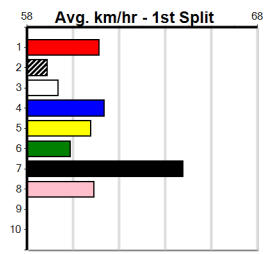

Sale
1
7:12PM
(VIC time)

SPORTSBET BET WITH MATES (275+ RANK)

Distance: 435m, Race Type: Maiden, Total Prizemoney: $1,530
1st: $1,000, 2nd: $320, 3rd: $160, 4th: $50

DR. OPHELIA (5) had little luck when on debut here and she will find this a lot easier. CASH FOR KOTA (3) has been solidly placed in her past two and she should be thereabouts again. RIO BORIS (4) is better than his form indicates.

Watchdog Tips: **5** **3** **4** **8** **Bet:** Box Quinella 3,4,5 ($10 for 333.33%)

Form Box	Wgt	Dist	Track	Date	Time	BON	Margin	1st/2nd (Time)	PIR	Checked	Comment	WR	Split 1	S/P	Grade	
1	LITTLE ALFIE [M] Well down the track in all four runs, tested $12.00															
	BK Bitch		Jan-22		Sire: DISINTERGRATE		Dam: IRONBARK LASS		Trainer: Rosalie Kerr (Caldermeade)							
	Owner(s): G Connell															
	Winning Distances: < 300m (0) 300 - 399m (0) 400 - 499m (0) 500 - 599m (0) 600 - 699m (0) > 700m (0)															
	Winning Weights:															
	8th (2)	26.1	400	WGL	R2	30-Jan-24	24.29	22.39	14.00	SOUTHERN LAW (23.34)	M/78			8.83	$16.50	M
	6th (2)	25.7	400	WGL	R4	22-Feb-24	24.10	22.69	12.00	CERSEI'S BOY (23.31)	S/56			8.85	$17.00	M
	7th (8)	25.7	390	BAL	R2	15-Mar-24	23.28	22.08	7.00L	MUMMA MOO SHAKA (22.80)	S/38		W	8.74	$19.80	M
	7th (4)	26.1	400	WGL	R1	28-Mar-24	23.90	22.84	9.50L	GOT VIBES (23.27)	S/75			8.76	$71.20	T3-M
	Last 3 wins NOT included above															

Box History								
Bx	1st	2nd	3rd	4th	5th	6th	7th	8th
1								
2						1		1
3								
4							1	
5								
6								
7								
8							1	
Prize Best							$0.00	FSH
Starts							4-0-0-0	
Trk/Dts							0-0-0-0	
APM							0	

2	WESTERN FEEL [M] Beaten in all three runs here, prefer to watch $10.00															
	BK Dog		May-22		Sire: ZIPPING GARTH		Dam: DREAMY EYES		Trainer: Judy Brereton (Tanjil South)							
	Owner(s): Eye Candy (SYN), C Wilk, K Gorman															
	Winning Distances: < 300m (0) 300 - 399m (0) 400 - 499m (0) 500 - 599m (0) 600 - 699m (0) > 700m (0)															
	Winning Weights:															
	4th (1)	32.9	395	TRA	R1	22-Jan-24	23.05	22.13	9.50L	ANCHOR BELLE (22.42)	S/643			4.06	$17.60	M
	3rd (8)	32.2	395	TRA	R3	29-Jan-24	22.89	22.06	9.00L	SANTORINI BALE (22.29)	M/533			3.96	$17.20	T3-M
	7th (7)	31.7	395	TRA	R2	05-Feb-24	23.39	22.25	8.50L	ALMOST IMMINENT (22.80)	M/665			3.97	$3.70	M
	6th (1)	31.1	400	WGL	R1	15-Feb-24	23.59	22.72	11.00	SWANKY CHIC (22.84)	M/66			8.87	$48.30	T3-M
	8th (2)	31.1	395	TRA	R2	19-Feb-24	23.46	22.23	17.00	WHISPER PIE (22.29)	S/888		V5	4.26	$40.50	T3-M

Box History								
Bx	1st	2nd	3rd	4th	5th	6th	7th	8th
1				1		1		2
2								1
3				2	1			1
4								
5								
6								
7							1	
8		1						
Prize Best							$335.00	NBT
Starts							10-0-0-1	
Trk/Dts							3-0-0-0	
APM							221	

3	CASH FOR KOTA [M] Solidly placed in her past two, danger again $3.60															
	BKW Bitch		Jun-22		Sire: ASTON DEE BEE		Dam: MIA'S HAND		Trainer: Donna Dean (Nyora)							
	Owner(s): R Haines															
	Winning Distances: < 300m (0) 300 - 399m (0) 400 - 499m (0) 500 - 599m (0) 600 - 699m (0) > 700m (0)															
	Winning Weights:															
	4th (7)	24.7	395	TRA	R1	02-Feb-24	22.92	22.09	9.00L	OMEGA AUSTIN (22.30)	M/665			3.90	$20.90	M
	6th (5)	24.5	395	TRA	R3	07-Feb-24	23.52	21.83	18.00	BEAR HAND (22.30)	M/456			3.85	$3.60	M
	5th (7)	24.7	435	SLE	R1	14-Feb-24	25.45	24.38	11.00	DR. BENEDICT (24.73)	S/445			5.50	$20.20	M
	2nd (4)	25.2	350	TRA	R1	11-Mar-24	20.60	19.79	7.00L	ARTORIAS BALE (20.12)	M/64			6.94	$2.00	M
	3rd (3)	25.0	395	TRA	R2	25-Mar-24	23.07	22.47	2.25L	GIGANTOR (22.92)	Q/122			3.73	$14.70	M

Box History								
Bx	1st	2nd	3rd	4th	5th	6th	7th	8th
1								
2								
3			1					
4		1						
5						1		
6								
7					1	1		
8								
Prize Best							$555.00	NBT
Starts							5-0-1-1	
Trk/Dts							1-0-0-0	
APM							525