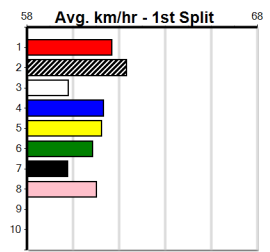

Sale

2

7:35PM

(VIC time)

MONACELLARS (275+ RANK)

Distance: 435m, Race Type: Maiden, Total Prizemoney: $1,530
1st: $1,000, 2nd: $320, 3rd: $160, 4th: $50

NOT NOW KAREN (1) showed some promise in her first prep and she is expected to fire fresh.
NEVER SOBER (7) has been solidly placed in her past two and she can work into the mix mid race.
ARCHER THREE (5) has solid claims.

Watchdog Tips: **1** **7** **5** **4** **Bet:** **Win 1**

1

NOT NOW KAREN (SA)[M] Resuming, showed promise last prep, go close **$2.80**
BK Bitch Dec-21 Sire: KEYBOW Dam: MENTAL LEE Trainer: Eddie Lieshout (Drouin West)
Owner(s): T Maynard
Winning Distances: < 300m (0) 300 - 399m (0) 400 - 499m (0) 500 - 599m (0) 600 - 699m (0) > 700m (0)
Winning Weights:
5th (2) 25.5 515 SAP R1 04-Sep-23 30.67 29.28 12.00 FLYING HOT (29.88) M/4433 . . . . . 5.35 $7.40 M
F (8) 25.8 515 SAP R1 10-Sep-23 0.00 29.39 . BILLY INTENTION (30.06) M/4 . . . VO . 5.29 $60.50 M
F (4) 26.0 460 WGL R2 26-Sep-23 0.00 25.70 . WINKING WILLIE (26.12) M/66 . . . VO . 6.91 $60.70 MH
3rd (6) 27.3 400 WGL R1 16-Jan-24 23.36 22.27 3.75L STARLIGHT MINI (23.11) M/33 . . . . . 8.77 $11.20 M
6th (5) 27.5 400 WGL R2 25-Jan-24 23.85 22.82 8.00L TARGET RANGE (23.31) M/86 . . . . . 8.98 $3.70 T3-M
3rd (7) 27.5 400 WGL R2 01-Feb-24 23.18 22.58 2.00L OUR MABEL (23.04) Q/23 . . . . . 8.59 $4.10 T3-M
4th (8) 27.4 400 WGL R1 08-Feb-24 22.98 22.63 3.75L ITALICS (22.74) Q/54 . . . . . 8.74 $5.20 T3-M
2nd (3) 27.7 400 WGL R4 22-Feb-24 23.36 22.69 0.75L CERSEI'S BOY (23.31) M/33 . . . . . 8.69 $1.90 M
Last 3 wins NOT included above

Box History

Bx	1st	2nd	3rd	4th	5th	6th	7th	8th
1								
2								
3		1						
4								
5					1	1		
6			1					
7			1					
8				1				

Prize Best	$790.00
Starts	FSH 9-0-1-2
Trk/Dts	0-0-0-0
APM	548

2

RUNNING THIEF [M] Steady to date, needs more time, tough ask **$16.00**
F Dog Feb-22 Sire: CATCH THE THIEF Dam: BELLA TASH Trainer: Adrian Nuttall (Woodside)
Owner(s): L Cardillo
Winning Distances: < 300m (0) 300 - 399m (0) 400 - 499m (0) 500 - 599m (0) 600 - 699m (0) > 700m (0)
Winning Weights:
7th (1) 29.8 435 SLE R1 03-Mar-24 25.78 24.41 13.00 ASTON SPRITZ (24.88) M/777 . . . . . 5.64 $14.60 MH
6th (1) 30.0 510 SLE R1 07-Mar-24 29.98 28.84 7.50L OSCAR INTENTION (29.46) M/345 . . . . . 9.52 $15.30 M
4th (1) 30.2 400 WGL R1 14-Mar-24 23.81 22.79 13.00 COLLINDA RISE (22.95) M/34 . . . . . 8.72 $5.00 T3-M
6th (2) 30.2 460 WGL R2 28-Mar-24 27.00 25.74 11.00 OH LANA (26.27) M/567 . . . . . 6.78 $29.80 T3-M
Last 3 wins NOT included above

Box History

Bx	1st	2nd	3rd	4th	5th	6th	7th	8th
1					1		1	1
2								
3						1		
4								
5								
6								
7								
8								

Prize Best	$50.00
Starts	NBT 4-0-0-0
Trk/Dts	1-0-0-0
APM	50

3

DR. DUCKY [M] Yet to make an impact, prefer to watch **$12.00**
F Bitch Mar-21 Sire: ASTON KIMETTO Dam: TANSY Trainer: Emily McMahon (Darriman)
Owner(s): DOCTORS KENNELS (SYN), J McMahon, J Gill
Winning Distances: < 300m (0) 300 - 399m (0) 400 - 499m (0) 500 - 599m (0) 600 - 699m (0) > 700m (0)
Winning Weights:
7th (8) 24.8 435 SLE R1 24-Jan-24 25.90 24.31 12.00 KELLI (25.09) S/877 . . . . . 5.58 $12.40 M
4th (7) 24.5 400 WGL R2 30-Jan-24 23.45 22.39 1.75L SOUTHERN LAW (23.34) M/56 . . . . . 8.63 $26.00 M
7th (3) 24.6 435 SLE R1 04-Feb-24 25.75 24.19 13.00 LAKEVIEW KIM (24.86) M/477 . . . . . 5.53 $17.40 M
6th (6) 24.7 435 SLE R1 14-Feb-24 25.52 24.38 12.00 DR. BENEDICT (24.73) M/656 . . . . . 5.57 $19.50 M
6th (6) 23.9 435 SLE R2 27-Mar-24 26.15 24.59 17.00 SMOOTH COLLINDA (25.02) M/445 . . . . . 5.44 $21.80 M
Last 3 wins NOT included above

Box History

Bx	1st	2nd	3rd	4th	5th	6th	7th	8th
1								
2								
3								1
4								
5								
6						2		
7			1					
8								1

Prize Best	$75.00
Starts	NBT 5-0-0-0
Trk/Dts	4-0-0-0
APM	45