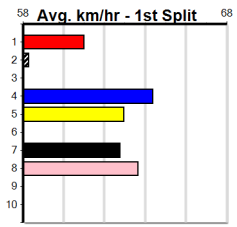

Horsham

NATIONAL GREYHOUND ADOPTION MON

Distance: 410m, Race Type: Maiden, Total Prizemoney: $1,530
1st: $1,000, 2nd: $320, 3rd: $160, 4th: $50

3

12:03PM

(VIC time)

CAL'S CANDY (7) can lose focus at times but she has the speed to cross and lead and this looks to be her race. SAINT RAINE (4) was impressive two runs back and she should be on the pace throughout. CHASING CHAPPY (5) won't be too far away

Watchdog Tips: **7** **4** **5** **1** **Bet:** **Win 7**