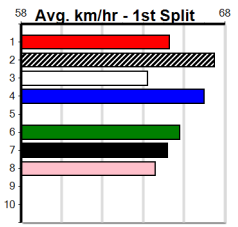

Horsham

LOCKS CONSTRUCTIONS (275+RANK)

Distance: 410m, Race Type: Mixed 6/7, Total Prizemoney: \$1,530
1st: \$1,000, 2nd: \$320, 3rd: \$160, 4th: \$50

5

12:38PM

(VIC time)

WEBLEC WHISPER (6) was a tad disappointing last time but she will appreciate the drop in distance and she should have enough pace to cross early. LIGHTNING ZIGGY (8) was a strong winner here two runs back and she should get plenty of room early on