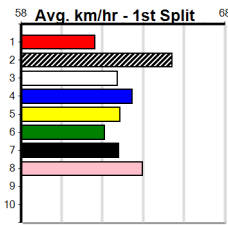

Horsham

SHIMA SHINE AT STUD (275+RANK)

Distance: 410m, Race Type: Grade 5, Total Prizemoney: \$1,530
 1st: \$1,000, 2nd: \$320, 3rd: \$160, 4th: \$50

7
1:14PM
 (VIC time)

BEN OLLIE (7) regained some confidence with a top 23.62 win here and he is ideally drawn out wide. INDY DELTA (8) is better than her past two runs and she can settle near the speed. SUTTON'S SKY (2) is a more than capable type.