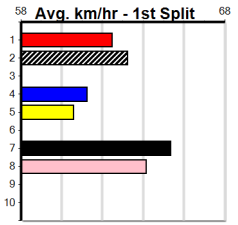

Horsham

CHS GROUP (275+RANK)

Distance: 410m, Race Type: Maiden, Total Prizemoney: $1,530
1st: $1,000, 2nd: $320, 3rd: $160, 4th: $50

2

11:43AM

(VIC time)

MIGHTY MONARCH (7) showed some promise in his first prep and he is expected to fire fresh.
HARD ROTOR (4) is better than her past two runs and she should be on the pace throughout.
REDEEM HER (1) is drawn to get all the breaks.

Watchdog Tips:

7

4

1

8

Bet:

Win 7