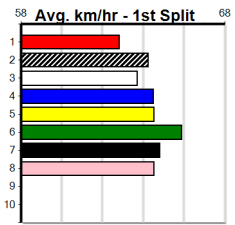

Horsham

9

2:07PM

(VIC time)

SPORTSBET SET A DEPOSIT LIMIT (275+

Distance: 410m, Race Type: Mixed 6/7, Total Prizemoney: \$1,530
1st: \$1,000, 2nd: \$320, 3rd: \$160, 4th: \$50

Watchdog Tips:

1