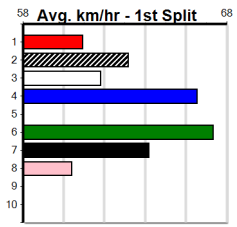

Horsham

SPORTSBET WE LET THE DOGS OUT (27)

Distance: 410m, Race Type: Maiden, Total Prizemoney: $1,530
1st: $1,000, 2nd: $320, 3rd: $160, 4th: $50

1
11:27AM
(VIC time)

PACK YOUR BAGS (4) has been placed in three of four to date and if he finds the top early, he should be winning. NATURAL GLAMOUR (6) has good early burn but the final 60m or so is always a concern. GOOD DAYS AHEAD (8) can place.

Watchdog Tips: **4** **6** **8** **2** **Bet:** **Quinella 4/6 ($10 for 1000%)**