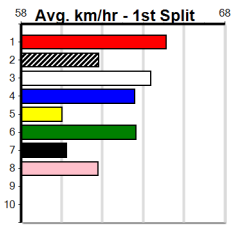

WEBBCON MARINE (275+RANK)

Distance: 410m, Race Type: Mixed 6/7, Total Prizemoney: $1,530
1st: $1,000, 2nd: $320, 3rd: $160, 4th: $50

4

12:18PM

(VIC time)

ELPHICK BALE (8) will need some luck in the early stages but he has the class edge over this rivals. IN THE MIX (6) was never headed two runs back here and a similar run sees him figure prominently again. CARDI GO EASY (4) is more than capable.

Watchdog Tips: **8** **6** **4** **1** **Bet:** **Box Trifecta 1,4,6,8 ($10 for 41.67%)**