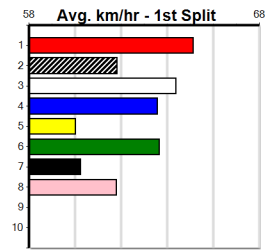

Horsham

WEBBICON MARINE (275+RANK)

4

Distance: 410m, Race Type: Mixed 6/7, Total Prizemoney: \$1,530
1st: \$1,000, 2nd: \$320, 3rd: \$160, 4th: \$50

12:18PM

(VIC time)

ELPHICK BALE (8) will need some luck in the early stages but he has the class edge over this rivals. IN THE MIX (6) was never headed two runs back here and a similar run sees him figure prominently again. CARDI GO EASY (4) is more than capable.