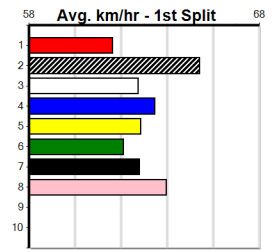

Horsham

7

1:14PM

(VIC time)

SHIMA SHINE AT STUD (275+RANK)

Distance: 410m, Race Type: Grade 5, Total Prizemoney: $1,530
1st: $1,000, 2nd: $320, 3rd: $160, 4th: $50

BEN OLLIE (7) regained some confidence with a top 23.62 win here and he is ideally drawn out wide. INDY DELTA (8) is better than her past two runs and she can settle near the speed. SUTTON'S SKY (2) is a more than capable type.

Watchdog Tips: **7** **8** **2** **1** **Bet:** **Win 7**

1

CHASING THUNDER [5] **$7.50**

WBK Dog Apr-20

Owner(s): R Boehm Sire: WALK HARD Dam: AVATAR MINTY

Trainer: Richard Boehm (Dunolly)

Winning Distances: < 300m (0) 300 - 399m (2) 400 - 499m (2) 500 - 599m (0) 600 - 699m (0) > 700m (0)

Winning Weights: 32.5(1) 33.0(1) 34.1(1) 34.4(1)

Rank	Dist	Wgt	Sex	Age	Date	Time	Margin	1st/2nd (Time)	PIR	Checked	Comment	WR	Split 1	S/P	Grade
7th	(6)	33.5	425	BEN	R9	10-Jan-24	24.82	24.10	9.50L ZIPPY WIESMAN (24.19)	M/888	.	.	.	6.94	$22.70 T3-5
5th	(5)	34.0	390	BAL	R6	15-Jan-24	22.87	22.16	4.00L NORTHERN REGIE (22.60)	Q/38	.	SW	.	8.59	$8.60 T3-5
7th	(7)	34.1	425	BEN	R11	17-Jan-24	25.26	24.19	16.00 RIOT AS ONE (24.19)	M/877	.	.	.	6.87	$5.70 5
3rd	(1)	34.8	425	BEN	R5	21-Feb-24	24.59	23.87	11.00 ASTON HARTLETT (23.87)	M/333	.	.	.	6.75	$16.00 5
3rd	(8)	34.2	425	BEN	R5	06-Mar-24	24.57	23.79	1.5L SWANNY RIVER (24.47)	M/223	.	.	.	6.74	$7.60 5
7th	(3)	34.0	425	BEN	R11	13-Mar-24	25.28	24.00	14.00 SPEEDY MOUSE (24.31)	M/777	.	.	.	6.87	$13.50 T3-5
6th	(6)	33.8	425	BEN	R12	20-Mar-24	25.05	24.11	9.00L SPELLMAN (24.44)	M/446	.	.	.	6.82	$8.80 5
2nd	(4)	33.9	425	BEN	R12	28-Mar-24	24.64	24.02	1.5L MISS BAZAAR (24.55)	M/222	.	.	.	6.63	$2.50 T3-5

Last 3 wins NOT included above

1st	(8)	33.0	390	WBL	R4	15-Aug-22	22.86	22.47	1.75L MAJESTIC JEWEL (22.98)	M/11	.	SW	.	8.97	$8.00 7
1st	(1)	32.5	425	BEN	R3	24-Aug-22	24.61	24.17	0.50L OUR BOY ZIGGY (24.64)	M/311	.	.	.	6.71	$5.60 X67
1st	(2)	34.1	400	MTG	R4	11-May-23	23.26	22.95	2.00L DAISY DEEDS (23.41)	0	.	SAMP	.	10.98	$6.00 RW

Box History

Bx	1st	2nd	3rd	4th	5th	6th	7th	8th
1	1	1	1	2	1	1	1	1
2	1	3	3	3	1	2	2	2
3	1	1	1	1	2	1	2	2
4	1	1	2	1	1	1	1	1
5					3	1	1	
6				1	2	1		
7		3	1	2	2	1	3	
8	1	1	1	1	1	1	2	

Prize Best Starts Trk/Dts APM: $9585.00 NBT 68-4-10-8 10-0-1-3 1838