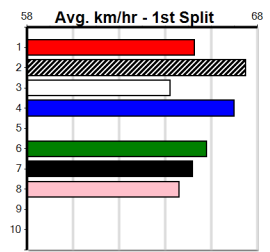

Horsham

5

12:38PM

(VIC time)

LOCKS CONSTRUCTIONS (275+RANK)

Distance: 410m, Race Type: Mixed 6/7, Total Prizemoney: $1,530
1st: $1,000, 2nd: $320, 3rd: $160, 4th: $50

WEBLEC WHISPER (6) was a tad disappointing last time but she will appreciate the drop in distance and she should have enough pace to cross early. LIGHTNING ZIGGY (8) was a strong winner here two runs back and she should get plenty of room early on

Watchdog Tips: **6** **8** **1** **2** **Bet:** **Win 6**

1

Form Box	Wgt	Dist	Track	Date	Time	BON	Margin	1st/2nd (Time)	PIR	Checked	Comment	WR	Split 1	S/P	Grade
IDYLLIC TOBY [6]															
Good record here, has the right draw, threat															
$4.50															
BK Dog		Mar-22		Sire: SUPERIOR PANAMA		Dam: IMMIDENT									
Owner(s): A Gurry															
Trainer: Andrea Gurry (Nhill)															
Winning Distances: < 300m (0) 300 - 399m (0) 400 - 499m (2) 500 - 599m (0) 600 - 699m (0) > 700m (0)															
Winning Weights: 31.2(2)															
5th (4)	31.1	485	HOR	R5	01-Jan-24	27.59	27.07	7.50L JETSTREAM ICON (27.07)	M/433	.	.	.	6.64	$6.50	X67
4th (4)	30.8	485	HOR	R5	09-Jan-24	27.64	27.10	8.00L URIEL BALE (27.10)	M/222	.	.	.	6.60	$11.70	X67
4th (4)	31.0	390	WBL	R3	13-Jan-24	22.83	22.08	5.50L SQUIGGLY KING (22.48)	M/54	.	.	.	8.90	$3.80	X67
2= (3)	31.1	485	HOR	R9	16-Jan-24	27.63	27.30	1.5L ALLEY OOP (27.54)	M/211	.	.	.	6.71	$5.80	X67
8th (1)	31.1	410	HOR	R1	23-Jan-24	24.35	22.82	17.00L YUM CHA JACK (23.21)	M/88	.	.	.	11.39	$3.90	X67
6th (8)	31.1	390	WBL	R1	14-Mar-24	22.77	22.09	7.50L CHESTER DEEDS (22.25)	S/86	.	.	.	8.99	$3.80	X67
2nd (2)	30.8	390	WBL	R2	28-Mar-24	22.75	22.03	0.75L BRUTALITY (22.70)	S/12	.	.	.	8.79	$10.00	X67
3rd (2)	30.7	410	HOR	R5	05-Apr-24	23.68	23.32	3.00L ARIA'S MELODY (23.47)	M/33	.	.	.	10.53	$4.30	6G
Last 3 wins NOT included above															
1st (8)	31.2	410	HOR	R1	16-Dec-23	23.62	22.84	2.50L ZENI BALE (23.78)	M/11	.	.	.	10.45	$3.60	M
1st (1)	31.2	410	HOR	R3	26-Dec-23	23.29	22.90	1.00L SHORE'S PICK (23.35)	M/22	.	.	.	10.44	$4.50	7

Bx	1st	2nd	3rd	4th	5th	6th	7th	8th
1	1							
2		1	1					
3								
4		1		2	2			
5								
6								
7								
8	1					1		

Prize Best	$5892.50
Starts	23.29(1)-26/12/23
Trk/Dts	12-2-3-1
APM	6-2-1-1 3792

2

Form Box	Wgt	Dist	Track	Date	Time	BON	Margin	1st/2nd (Time)	PIR	Checked	Comment	WR	Split 1	S/P	Grade
LEKTRA LAYLA [6]															
Hit or miss early, has the talent, keep safe															
$6.50															
BK Bitch		Apr-22		Sire: HOUDINI BOY		Dam: LEKTRA JENA									
Owner(s): P Lenehan															
Trainer: Philip Lenehan (Toolong)															
Winning Distances: < 300m (0) 300 - 399m (0) 400 - 499m (2) 500 - 599m (0) 600 - 699m (0) > 700m (0)															
Winning Weights: 25.0(1) 25.2(1)															
2nd (1)	25.2	305	MTG	R1	04-Feb-24	17.87	17.58	0.05L YESTERDAY'S HERO (17.87)		.	.	.	5.82	$1.70	M
5th (6)	25.4	410	HOR	R1	20-Feb-24	23.76	23.21	6.00L UTRILLO BALE (23.34)	Q/11	.	.	.	10.29	$9.50	M
1st (4)	25.2	400	MTG	R3	03-Mar-24	23.21	23.01	1.00L MOOBALL (23.28)	0	.	SAMP	.	10.83	$2.40	M
2nd (6)	25.6	390	WBL	R3	11-Mar-24	22.45	22.17	2.75L NICE ONE TOM (22.27)	M/32	.	.	.	8.76	$9.10	X67
6th (3)	25.7	400	MTG	R5	17-Mar-24	23.81	22.82	14.00L LEKTRA ABBI (22.82)		.	.	.	11.43	$3.70	J
1st (4)	25.0	400	MTG	R4	24-Mar-24	23.06	22.94	2.00L ROUGH BOY RUSS (23.21)		.	.	.	10.74	$4.00	J
7th (1)	25.0	390	WBL	R2	28-Mar-24	23.49	22.03	12.00L BRUTALITY (22.70)	Q/45	.	.	.	8.81	$2.40	X67
6th (6)	24.8	400	MTG	R10	07-Apr-24	23.69	22.81	12.00L PAW SOME STORM (22.86)		.	.	.	11.31	$10.00	O
Last 3 wins NOT included above															

Bx	1st	2nd	3rd	4th	5th	6th	7th	8th
1		1						1
2								
3						1		
4	2							
5								
6		1		1	1			
7								
8								

Prize Best	$2665.00
Starts	NBT
Trk/Dts	8-2-2-0
APM	1-0-0-0 2353