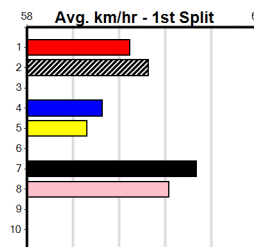

Horsham

CHS GROUP (275+RANK)

2

Distance: 410m, Race Type: Maiden, Total Prizemoney: $1,530
1st: $1,000, 2nd: $320, 3rd: $160, 4th: $50

11:43AM

(VIC time)

MIGHTY MONARCH (7) showed some promise in his first prep and he is expected to fire fresh.
HARD ROTOR (4) is better than her past two runs and she should be on the pace throughout.
REDEEM HER (1) is drawn to get all the breaks.

Watchdog Tips: 7 4 1 8 **Bet:** Win 7

1

REDEEM HER [M] **$3.60**

Drawn to be on the pace throughout, big threat

WRBD Bitch Apr-22 Sire: MY REDEEMER Dam: BELLE'S ON BOOST

Owner(s): Smith Racing (SYN), D Smith, J Smith Trainer: Danielle Smith (Lara)

Winning Distances: < 300m (0) 300 - 399m (0) 400 - 499m (0) 500 - 599m (0) 600 - 699m (0) > 700m (0)

Winning Weights:

Pos	Wgt	Dist	Track	Date	Time	BO	Margin	1st/2nd (Time)	PIR	Checked	Comment	W/R	Split 1	S/P	Grade
4th (1)	27.5	460	WGL	R3	30-Jan-24	26.46	25.76	8.50L KIT (25.89)	M/655	.	.	.	6.82	$83.90	M
4th (4)	28.5	460	GEL	R10	05-Feb-24	26.28	25.59	10.00 KINGSLEY BALE (25.59)	M/344	.	.	.	6.69	$85.70	M
5th (4)	27.9	525	MEP	R1	14-Feb-24	31.22	30.06	9.50L I'M HONEY (30.57)	M/4555	.	.	.	5.40	$4.10	M
3rd (8)	28.0	450	WBL	R3	19-Feb-24	26.26	25.66	4.50L RUSTY FLYER (25.95)	M/344	.	.	VO	6.81	$8.20	M
8th (3)	28.2	450	BAL	R2	28-Feb-24	26.73	25.37	15.00 VALLETTA DIVA (25.75)	M/347	.	.	.	6.82	$10.50	RW
4th (6)	28.6	450	SHP	R2	07-Mar-24	26.16	25.53	3.5L DEMON KYSAIAH (25.93)	M/355	.	.	W	6.79	$10.60	T3-M
3rd (1)	28.6	450	BAL	R3	15-Mar-24	25.99	25.36	4.00L DUCHESS GEORGIA (25.72)	M/355	.	.	.	6.75	$2.50	M
5th (7)	28.3	460	WGL	R3	30-Mar-24	26.57	25.97	7.00L ENGELKE ROAD (26.09)	M/355	.	.	.	6.70	$6.40	M

Last 3 wins NOT included above

Box History

Bx	1st	2nd	3rd	4th	5th	6th	7th	8th
1			1	1				
2								
3								1
4				1	1			
5								
6				1				1
7					1	1		
8			1					

Prize Best $545.00
Starts FSH 10-0-0-2
Trk/Dts 0-0-0-0
APM 438

2

SAINT FINNIE [M] **$10.00**

Steady in her past two, can push wide, risky

BE Bitch Mar-22 Sire: BERNARDO Dam: SAINT MADDIE

Owner(s): P Byrne Trainer: Narelle Byrne (Koroit)

Winning Distances: < 300m (0) 300 - 399m (0) 400 - 499m (0) 500 - 599m (0) 600 - 699m (0) > 700m (0)

Winning Weights:

Pos	Wgt	Dist	Track	Date	Time	BO	Margin	1st/2nd (Time)	PIR	Checked	Comment	W/R	Split 1	S/P	Grade
6th (2)	25.2	390	WBL	R2	21-Dec-23	23.49	22.12	15.00 SARAH STARFISH (22.47)	M/77	.	.	.	8.99	$28.50	M
6th (4)	25.6	390	WBL	R3	28-Dec-23	22.82	22.00	4.25L SUPER SEABIRD (22.53)	M/77	.	.	.	9.20	$43.30	MH
4th (2)	25.7	350	HVL	R1	19-Jan-24	20.17	19.66	7.50L LITTLE FAST BULL (19.66)	M/6	.	.	.	6.84	$7.20	T3-M
3rd (6)	25.4	390	WBL	R1	02-Mar-24	22.99	22.06	5.50L SONIC SONNY (22.63)	M/43	.	.	.	9.07	$3.10	M
5th (8)	25.5	410	HOR	R1	08-Mar-24	24.02	22.92	15.00 ASTON DALTRY (23.02)	S/65	.	.	.	10.96	$24.90	M
2nd (8)	25.8	390	WBL	R2	11-Mar-24	22.70	22.17	0.75L ASTON ACCORD (22.66)	M/32	.	.	.	8.96	$4.60	M
4th (3)	25.6	390	WBL	R1	26-Mar-24	23.05	22.28	12.00 SLACK (22.28)	M/54	.	.	.	9.05	$10.60	M
7th (7)	25.7	390	WBL	R2	01-Apr-24	23.29	22.07	14.00 LAMIA FAWN (22.36)	M/68	.	.	.	9.08	$4.00	M

Last 3 wins NOT included above

Box History

Bx	1st	2nd	3rd	4th	5th	6th	7th	8th
1								
2		1		1		1	1	
3				1				
4						1		
5								
6			1					
7								1
8		1			1			

Prize Best $900.00
Starts NBT 10-0-2-1
Trk/Dts 2-0-0-0
APM 720

3

*** VACANT BOX ***

Sire: Dam:

Owner(s): Trainer:

Winning Distances: < 300m (0) 300 - 399m (0) 400 - 499m (0) 500 - 599m (0) 600 - 699m (0) > 700m (0)

Winning Weights:

Box History