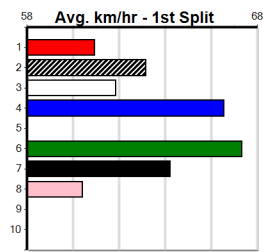

Horsham

SPORTSBET WE LET THE DOGS OUT

1
11:27AM

(VIC time)

Distance: 410m, Race Type: Maiden, Total Prizemoney: $1,530
1st: $1,000, 2nd: $320, 3rd: $160, 4th: $50

PACK YOUR BAGS (4) has been placed in three of four to date and if he finds the top early, he should be winning. NATURAL GLAMOUR (6) has good early burn but the final 60m or so is always a concern. GOOD DAYS AHEAD (8) can place.

Watchdog Tips: **4** **6** **8** **2** **Bet:** **Quinella 4/6 ($10 for 1000%)**

1

MONTY RHODE [M] **Still learning, lacks early speed, place best** **$6.50**
BK Dog Mar-22 Sire: COSMIC RUMBLE Dam: DELTA RHODE
Owner(s): C Byrne Trainer: Connor Byrne (Koroit)
Winning Distances: < 300m (0) 300 - 399m (0) 400 - 499m (0) 500 - 599m (0) 600 - 699m (0) > 700m (0)
Winning Weights:

Rank	Weight	Dist	Track	Race	Date	Time	BOB	Margin	1st/2nd (Time)	PIR	Checked	Comment	W/R	Split 1	S/P	Grade
6th (1)	33.2	390	WBL	R1	29-Feb-24	23.58	22.07	20.00	ZORBAS BALE (22.19)	S/76	.	.	.	9.31	$9.30 M	
6th (2)	32.8	410	HOR	R1	08-Mar-24	24.19	22.92	17.00	ASTON DALTRY (23.02)	M/56	.	V10	.	10.92	$53.00 M	
4th (7)	33.0	390	WBL	R2	26-Mar-24	22.79	22.28	2.75L	SAINT JAYDEN (22.60)	S/66	.	.	.	9.16	$21.00 M	
5th (7)	32.7	390	WBL	R1	01-Apr-24	23.03	22.07	6.50L	KAYE NIGHT (22.58)	S/77	.	.	.	9.26	$12.50 M	
5th (2)	32.4	390	WBL	R1	08-Apr-24	23.64	22.23	14.00	DAPHNEE'S GOLD (22.69)	S/86	.	.	.	9.31	$5.00 M	

Last 3 wins NOT included above

Box History

Bx	1st	2nd	3rd	4th	5th	6th	7th	8th
1								
2						1	1	
3								
4								
5								
6								
7				1	1			
8								

Prize Best $50.00 NBT
Starts 5-0-0-0
Trk/Dts 1-0-0-0
APM 50

2

SLINGER [M] **Needs to lead, pace outside is a worry, tested** **$5.00**
WBD Dog Feb-22 Sire: FERNANDO BALE Dam: COSMIC SPARKLE
Owner(s): B Jacobs Trainer: Bruce Jacobs (Carisbrook)
Winning Distances: < 300m (0) 300 - 399m (0) 400 - 499m (0) 500 - 599m (0) 600 - 699m (0) > 700m (0)
Winning Weights:

Rank	Weight	Dist	Track	Race	Date	Time	BOB	Margin	1st/2nd (Time)	PIR	Checked	Comment	W/R	Split 1	S/P	Grade
4th (7)	30.6	400	GEL	R1	15-Dec-23	23.14	22.36	9.50L	NIMBLE BENNY (22.48)	M/43	.	.	.	8.56	$23.30 M	
7th (5)	30.5	390	WBL	R1	25-Jan-24	23.16	22.02	17.00	BORACAY STORM (22.02)	M/46	.	.	.	8.96	$16.30 M	
5th (5)	30.3	400	GEL	R2	29-Jan-24	23.37	22.51	12.00	IDYLLIC LAYLA (22.55)	Q/45	.	.	.	8.85	$17.90 M	
3rd (6)	30.7	515	SAP	R1	04-Feb-24	30.81	29.33	16.00	DISHY DI (29.73)	M/3444	.	.	.	5.29	$7.80 MH	
2nd (5)	30.5	460	GEL	R3	09-Feb-24	26.60	25.54	4.25L	BUN TORNADO (26.30)	Q/112	.	.	.	6.68	$12.10 M	
7th (5)	30.3	460	GEL	R1	16-Feb-24	26.93	25.63	14.00	CABAO KYANITE (25.96)	Q/466	.	.	.	6.70	$56.40 M	
4th (6)	30.8	390	BAL	R1	25-Mar-24	22.97	22.25	4.00L	REIKO DUSTY (22.71)	M/34	.	.	.	8.67	$7.20 T3-M	
5th (4)	30.8	410	HOR	R2	05-Apr-24	24.12	23.32	6.50L	RESIGN THE PLOW (23.67)	M/45	.	.	.	10.82	$11.50 M	

Last 3 wins NOT included above

Box History

Bx	1st	2nd	3rd	4th	5th	6th	7th	8th
1								
2								
3								
4					1			
5	1				1		2	
6			1	1				
7				1				
8								

Prize Best $995.00 NBT
Starts 8-0-1-1
Trk/Dts 1-0-0-0
APM 617

3

RUXTON SHINE [M] **Failed to fire on debut, needs more time** **$21.00**
BE Bitch Apr-22 Sire: SHIMA SHINE Dam: FLOSSING
Owner(s): S O'hehir Trainer: Mark Johnson (Ross Creek)
Winning Distances: < 300m (0) 300 - 399m (0) 400 - 499m (0) 500 - 599m (0) 600 - 699m (0) > 700m (0)
Winning Weights:

Rank	Weight	Dist	Track	Race	Date	Time	BOB	Margin	1st/2nd (Time)	PIR	Checked	Comment	W/R	Split 1	S/P	Grade
6th (4)	28.2	450	BAL	R1	07-Apr-24	26.34	24.91	6.50L	HEAD HUNTER (25.90)	M/344	.	.	.	6.81	$13.50 M	

Last 3 wins NOT included above

Box History

Bx	1st	2nd	3rd	4th	5th	6th	7th	8th
1								
2								
3								
4						1		
5								
6								
7								
8								

Prize Best $0.00 FSH
Starts 1-0-0-0
Trk/Dts 0-0-0-0
APM 0