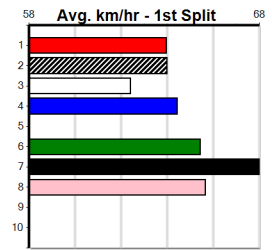

WARRACK BUTCHERY (275+RANK)

Distance: 410m, Race Type: Mixed 4/5, Total Prizemoney: $1,530
1st: $1,000, 2nd: $320, 3rd: $160, 4th: $50

LEKTRA TONY (7) owns a handy 23.32 PB here and he will find this easier than his most recent racing. MISS GRAVITY (2) is another who drops in class and she just needs a little room early on. POWER INNINGS (3) has a good turn of foot.

Watchdog Tips: 7 2 3 4 **Bet:** Box Trifecta 2,3,4,7 ($10 for 41.67%)

1

PYRENEES BLAZER [5] **$18.00**

Hit or miss early, can push wide, trouble ahead

BK Dog Feb-21 Sire: MEPUNGA BLAZER Dam: KALANI WILLOW
Trainer: William Robertson (St Arnaud)

Owner(s): I Robinson
Winning Distances: < 300m (0) 300 - 399m (1) 400 - 499m (7) 500 - 599m (0) 600 - 699m (0) > 700m (0)
Winning Weights: 28.1(1) 28.4(1) 28.6(1) 29.0(1) 29.3(4)

Run	Pos	Time	Dist	Track	Date	Time	BOB	Margin	1st/2nd (Time)	PIR	Checked	Comment	WR	Split 1	S/P	Grade
1st	(8)	29.3	410	HOR	R6	27-Jan-24	23.78	23.40	3.00L ARGYLE EMMA (23.98)	M/11	.	SW	.	10.47	$3.00	5
8th	(4)	30.0	425	BEN	R8	03-Feb-24	24.85	23.98	13.00 RAGIN' ABLETT (23.98)	M/246	.	.	.	6.70	$5.10	X45
7th	(6)	30.4	390	SHP	R11	08-Feb-24	23.07	22.17	8.00L MY BRO JILL (22.52)	M/88	.	.	.	8.76	$16.60	5
6th	(1)	29.9	390	WBL	R11	12-Feb-24	22.96	22.41	7.50L TWO HAT PAT (22.45)	Q/67	.	.	.	8.80	$5.20	5
2nd	(8)	29.4	390	SHP	R12	07-Mar-24	22.51	22.39	0.50L IMMERSIVE (22.48)	M/22	.	.	.	8.67	$6.70	T3-5
1st	(4)	29.3	390	WBL	R11	11-Mar-24	22.62	22.17	2.25L ASTON DYNASTY (22.77)	M/22	.	.	.	8.95	$11.10	5
4th	(5)	29.1	390	BAL	R12	15-Mar-24	22.75	22.08	5.00L LIGHTS STRIKE (22.42)	M/74	.	W	.	8.77	$15.90	5
4th	(2)	28.6	410	HOR	R11	05-Apr-24	23.83	23.32	2.00L QUENARA BALE (23.71)	Q/12	.	.	.	10.40	$7.00	T3-5

Last 3 wins NOT included above

1st	(3)	29.0	410	HOR	R12	15-May-23	23.55	23.15	4.75L HARPER'S BUDDY (23.88)	Q/11	.	SW	.	10.47	$3.30	5
1st	(7)	28.4	450	BAL	R10	26-May-23	25.80	25.19	0.50L SEEBOHM BALE (25.83)	Q/111	.	.	.	6.67	$6.10	5NP
1st	(8)	28.1	425	BEN	R2	20-Jun-23	24.23	23.53	1.00L FOUND A SPOT (24.29)	M/111	.	.	.	6.58	$11.10	5

Box History

Bx	1st	2nd	3rd	4th	5th	6th	7th	8th
1								
2	2	1	3	2	1	2		
3	1		2			3	2	1
4	1		1	1			1	2
5		1	1	1				1
6			1			2	1	1
7	2	1	2	1	2			1
8	2	1	1	1	1	1		1

Prize Best Starts Trk/Dts APM: $20685.00, 23.33(2)-10/2/23, 55-8-4-11, 29-5-2-7, 4052