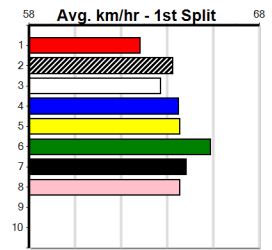

SPORTSBET SET A DEPOSIT LIMIT (275+RANK)

Distance: 410m, Race Type: Mixed 6/7, Total Prizemoney: $1,530
1st: $1,000, 2nd: $320, 3rd: $160, 4th: $50

ARCTIC GLAMOUR (1) is far better than her form indicates and she is drawn to make every post a winner. MUSIC LESSON (3) has been luckless since her debut win at Geelong and she can make amends today. KRAKEN CHANCE (8) just needs luck early on.

Watchdog Tips: **1** **3** **8** **5** **Bet:** **Win 1**

1

ARCTIC GLAMOUR (QLD)[7] **No luck of late, gets cover early on, go close** **$4.60**
WBK Bitch **Nov-21** Sire: **JAGGER SWAGGER** Dam: **SLEEK MOMENTUM** Trainer: **Richard Boehm (Dunolly)**
Owner(s): S Elmes
Winning Distances: < 300m (0) 300 - 399m (0) 400 - 499m (1) 500 - 599m (0) 600 - 699m (0) > 700m (0)
Winning Weights: 25.5(1)
1st (5) 25.5 425 BEN R2 21-Feb-24 24.88 23.87 3.00L FASCINATE LACEY (25.09) M/321 . . . . 6.87 $7.90 M
3rd (8) 25.2 390 BAL R9 26-Feb-24 22.50 22.16 2.25L GOGO SKYE (22.35) S/33 . . . . 8.71 $5.90 T3-7
6th (6) 25.5 410 HOR R3 05-Mar-24 23.85 22.89 5.50L BRUTALITY (23.50) M/66 . . . . 10.73 $19.30 7
5th (3) 25.3 410 HOR R3 12-Mar-24 23.86 23.06 9.00L SWEET CAVIAR (23.24) M/56 . . SW . 10.78 $33.70 7
3rd (7) 25.2 425 BEN R4 22-Mar-24 24.28 23.47 1.5L GOLDEN LADY (24.19) M/644 . . . . 6.68 $83.70 RWH
6th (2) 25.2 410 HOR R2 27-Mar-24 23.65 22.70 6.50L URANA MOUFFIN (23.23) M/88 . . . . 10.75 $21.30 7
7th (7) 25.0 410 HOR R10 02-Apr-24 24.52 23.24 17.00 SHE'S RELOADED (23.36) M/77 . . VO . 10.74 $25.20 7
6th (8) 24.8 410 HOR R10 09-Apr-24 23.96 23.26 7.00L WALTER WALRUS (23.47) S/76 . . . . 10.82 $23.70 X67
Last 3 wins NOT included above

Box History

Bx	1st	2nd	3rd	4th	5th	6th	7th	8th
1								
2								
3					1			
4								1
5	1				1			
6						1		
7			1				1	
8			1			1		

Prize Best	$1460.00
Starts	NBT
Trk/Dts	10-1-0-2
APM	6-0-0-0
	1228

2

TURNPIKE LANE [6] **Every chance here last time, put in exotics** **$4.20**
BK Bitch **Dec-21** Sire: **TOMMY SHELBY** Dam: **CHLOE LOUISE** Trainer: **Daniel Hoch (Tongala)**
Owner(s): B Mclean
Winning Distances: < 300m (0) 300 - 399m (2) 400 - 499m (0) 500 - 599m (0) 600 - 699m (0) > 700m (0)
Winning Weights: 23.5(1) 24.0(1)
8th (3) 23.6 390 BAL R4 08-Jan-24 23.34 22.20 17.00 NIKITA BALE (22.20) M/88 . . VO . 8.94 $19.00 T3-7
1st (7) 23.5 390 SHP R4 25-Jan-24 22.66 22.27 0.75L BROADWAY ICON (22.70) M/11 . . SW . 8.54 $6.00 7
8th (2) 23.2 390 SHP R10 01-Feb-24 22.97 22.17 8.00L SPOILER ALERT (22.44) M/77 . . . . 8.68 $13.90 T3-6
6th (7) 23.6 300 HVL R9 09-Feb-24 17.24 16.75 7.00L DUSK TILL DAWN (16.75) M/6 . . . . 4.04 $54.10 T3-6
7th (3) 23.7 300 HVL R9 14-Feb-24 17.46 17.01 7.00L TOPOLOGY MAN (17.01) M/7 . . . . 4.07 $18.40 6G
2nd (6) 24.0 300 HVL R10 21-Feb-24 16.78 16.71 1.00L RIO BLAZER (16.72) Q/1 . . . . 3.80 $14.00 6G
4th (8) 24.0 300 HVL R7 27-Feb-24 16.98 16.59 1.75L BAMERA (16.87) Q/1 . . . . 3.86 $51.40 6G
3rd (8) 23.9 410 HOR R3 29-Mar-24 23.80 23.23 4.75L LIGHTNING ZIGGY (23.47) M/11 . . . . 10.37 $4.90 X67
Last 3 wins NOT included above
1st (6) 24.0 300 HVL R1 29-Dec-23 17.26 16.79 1.00L MOLLY'S JEWEL (17.33) Q/1 . . . . 3.90 $8.60 T3-M

Box History

Bx	1st	2nd	3rd	4th	5th	6th	7th	8th
1								
2			1					1
3				1				1
4		1						
5								
6	1	1						
7	1					1		
8			1	3				1

Prize Best	$3375.00
Starts	NBT
Trk/Dts	15-2-2-2
APM	1-0-0-1
	2046