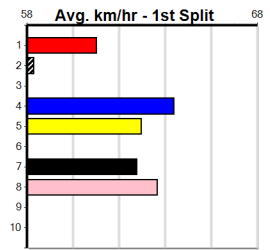

Horsham

3

12:03PM

(VIC time)

NATIONAL GREYHOUND ADOPTION MONTH

Distance: 410m, Race Type: Maiden, Total Prizemoney: $1,530
1st: $1,000, 2nd: $320, 3rd: $160, 4th: $50

CAL'S CANDY (7) can lose focus at times but she has the speed to cross and lead and this looks to be her race. SAINT RAINE (4) was impressive two runs back and she should be on the pace throughout. CHASING CHAPPY (5) won't be too far away

Watchdog Tips: **7** **4** **5** **1** **Bet:** Win 7

1

AEROBIC ICE AGE (QLD)[M] **Showned improvement last time, place again** **$7.50**

BE Dog Oct-21 Sire: FIESTY FOURCHE Dam: NINJA MITTENS Trainer: Mark Faulkner (Bonshaw)

Owner(s): D Makowiecki
Winning Distances: < 300m (0) 300 - 399m (0) 400 - 499m (0) 500 - 599m (0) 600 - 699m (0) > 700m (0)

Winning Weights:

Run	Pos	Wt	Dist	Track	Date	Time	BOB	Margin	1st/2nd (Time)	PIR	Checked	Comment	W/R	Split 1	S/P	Grade	
7th (2)	30.9	431	IPS	R2	17-Oct-23	26.70	24.76	21.00	CATCH A COBRA (25.25)	6	6	14.49		$41.00	M		
2nd (1)	31.1	288	IPS	R5	14-Dec-23	17.92	16.66	5.50	MISS DAISY (17.56)	5	5	6.27		$10.00	MDNP		
8th (6)	30.6	395	BGC	R2	20-Dec-23	24.49	22.49	22.00	GUBBIO (22.98)	8	8	11.31		$101.00	M		
8th (8)	30.6	515	SAP	R1	10-Mar-24	31.33	29.77	21.00	RUBEN RHODE (29.87)	Q/2368	.	.	.	5.28	$79.20	M	
6th (6)	31.2	390	BAL	R1	15-Mar-24	23.35	22.08	11.00	SHE'S ON BOOST (22.61)	M/56	.	.	.	8.79	$79.40	M	
6th (5)	30.5	390	WBL	R3	26-Mar-24	23.45	22.28	13.00	CAUSING RUBBLE (22.56)	M/35	.	.	.	9.07	$78.80	M	
5th (1)	30.4	410	HOR	R1	29-Mar-24	24.13	23.23	8.50	IN THE MIX (23.57)	Q/33	.	.	.	10.87	$41.60	M	
2nd (3)	30.6	390	BAL	R1	08-Apr-24	23.12	22.25	4.25	ALICE FROM VENUS (22.83)	M/52	.	.	.	8.83	$80.40	T3-M	

Last 3 wins NOT included above

Bx	1st	2nd	3rd	4th	5th	6th	7th	8th
1		1						
2							1	
3		1						
4								
5						1		
6						1	1	1
7								
8								3

Prize Best	$1050.00
Starts	NBT
Trk/Dts	11-0-2-0
APM	1-0-0-0
	698

2

RUNNING BLIND (NSW)[M] **Well beaten in both runs, needs more time** **$21.00**

BK Dog Apr-22 Sire: HOOKED ON SCOTCH Dam: BANJO FERNANDO Trainer: Nathan Mckay (Toolleen)

Owner(s): J Hendrie
Winning Distances: < 300m (0) 300 - 399m (0) 400 - 499m (0) 500 - 599m (0) 600 - 699m (0) > 700m (0)

Winning Weights:

Run	Pos	Wt	Dist	Track	Date	Time	BOB	Margin	1st/2nd (Time)	PIR	Checked	Comment	W/R	Split 1	S/P	Grade	
6th (3)	32.2	425	BEN	R1	12-Jan-24	25.17	23.52	17.00	STELLA ROSE (24.04)	S/888	.	.	.	6.95	$10.10	M	
6th (5)	31.9	425	BEN	R2	17-Jan-24	25.18	24.19	4.75	BOLD BERT (24.86)	S/766	.	.	.	7.04	$11.70	M	

Last 3 wins NOT included above

Bx	1st	2nd	3rd	4th	5th	6th	7th	8th
1								
2								
3						1		
4								
5						1		
6								
7								
8								

Prize Best	$0.00
Starts	FSH
Trk/Dts	2-0-0-0
APM	0-0-0-0
	0

3

*** VACANT BOX ***

Sire: Dam: Trainer:

Owner(s):
Winning Distances: < 300m (0) 300 - 399m (0) 400 - 499m (0) 500 - 599m (0) 600 - 699m (0) > 700m (0)

Winning Weights:

Box History