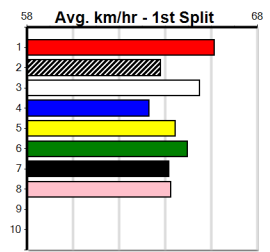

HORSHAM DOORS & GLASS (275+RANK)

Distance: 410m, Race Type: Grade 5, Total Prizemoney: $1,530
1st: $1,000, 2nd: $320, 3rd: $160, 4th: $50

SOLITARY FLAME (3) returned to form with a strong 22.23 Warrnambool win and she will prove hard to hold out again. THAT'S RARE (1) is drawn to lead and she will find this easier than her most recent racing. MOONLIGHT SID (6) just needs luck early on.

Watchdog Tips: 3 1 6 8 Bet: Win 3

THAT'S RARE [5] Drops in class, drawn to lead, main danger $3.40
BK Bitch Mar-21 Sire: FABREGAS Dam: MEPUNGA DASHA
Owner(s): S Baulch
Trainer: Shaun Baulch (Mortlake)
Winning Distances: < 300m (0) 300 - 399m (3) 400 - 499m (1) 500 - 599m (0) 600 - 699m (0) > 700m (0)
Winning Weights: 28.9(1) 29.1(1) 29.3(1) 29.6(1)
Box History table and Prize Best Starts table included.

GRANDPA [5] *** SCRATCHED *** $14.00
RF Dog Jul-21 Sire: BERNARDO Dam: GOLDEN CHARM
Owner(s): TWO BOWERMANS (SYN), M Bowerman, A Bowerman
Trainer: Michael Bowerman (Raglan)
Winning Distances: < 300m (0) 300 - 399m (3) 400 - 499m (1) 500 - 599m (0) 600 - 699m (0) > 700m (0)
Winning Weights: 28.9(1) 29.2(2) 29.5(1)
Box History table and Prize Best Starts table included.

SOLITARY FLAME [5] Returned to form last time, hard to hold out $3.60
DKBD Bitch Aug-21 Sire: HARD STYLE RICO Dam: FAUN FLAME
Owner(s): Big Three (SYN), M Dennis, B Wright, M Bolger
Trainer: Carol Jackson (Neilborough)
Winning Distances: < 300m (0) 300 - 399m (2) 400 - 499m (2) 500 - 599m (0) 600 - 699m (0) > 700m (0)
Winning Weights: 28.7(2) 28.9(2)
Box History table and Prize Best Starts table included.

WHIRLWIND FIRE [5] Needs to lead, lacking confidence, place best $10.00
F Dog Jul-21 Sire: SUPERIOR PANAMA Dam: CHUN LI
Owner(s): M Roberts
Trainer: Mark Roberts (Terang)
Winning Distances: < 300m (0) 300 - 399m (2) 400 - 499m (3) 500 - 599m (0) 600 - 699m (0) > 700m (0)
Winning Weights: 31.8(1) 32.0(1) 33.3(1) 33.8(2)
Box History table and Prize Best Starts table included.

WHERE THE FORMAN [5] Resuming, tough draw, may need the run $8.00
BK Dog Jul-21 Sire: BERNARDO Dam: GOLDEN CHARM
Owner(s): TWO BOWERMANS (SYN), M Bowerman, A Bowerman
Trainer: Michael Bowerman (Raglan)
Winning Distances: < 300m (0) 300 - 399m (4) 400 - 499m (0) 500 - 599m (0) 600 - 699m (0) > 700m (0)
Winning Weights: 30.6(1) 30.7(1) 30.9(2)
Box History table and Prize Best Starts table included.