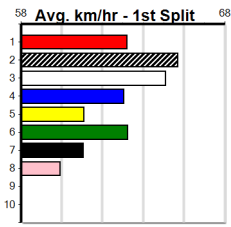

Horsham

HORSHAM DOORS & GLASS

Distance: 410m, Race Type: Grade 7, Total Prizemoney: $2,925
1st: $1,950, 2nd: $600, 3rd: $300, 4th: $75

2

10:49AM

(VIC time)

PIXIE TRIXIE (3) showed improvement to score at Warrnambool last time and she looks suited in this event. SPAGHETTI ARMS (6) was a dominant winner last time and she just needs a little luck early on. CAN GET THIRSTY (5) just needs some luck early on

Watchdog Tips: **3** **6** **5** **1** **Bet:** **Win 3**