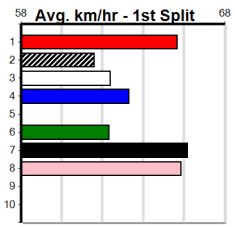

Horsham

WATTS PRICE ACCOUNTANTS

Distance: 485m, Race Type: Grade 5, Total Prizemoney: $3,340
1st: $2,230, 2nd: $690, 3rd: $345, 4th: $75

8

12:42PM

(VIC time)

ZIPPING DIGBY (6) is a class act when on debut and he should be primed to fire fresh. LIGHTNING PEST (1) has been airborne at Mt Gambier of late and she is drawn to get all the breaks. LALA RAPID (2) is never too far away here.

Watchdog Tips: **6** **1** **2** **4** **Bet:** **Box Trifecta 1,2,4,6 ($10 for 41.67%)**