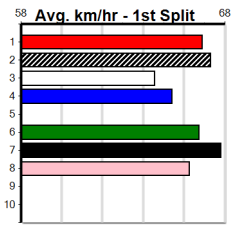

LOCKS CONSTRUCTIONS

Distance: 410m, Race Type: Free For All, Total Prizemoney: $3,360
1st: $2,250, 2nd: $690, 3rd: $345, 4th: $75

7
12:27PM
(VIC time)

FITZROY BALE (2) does his best work over this track/distance and he looks very well graded in this event. CRACKERJACK ROB (3) is two of two here and he regained some confidence last time out.
KEY TO SUCCESS (1) can lead them up.

Watchdog Tips: **2** **3** **1** **8** **Bet:** **Win 2**