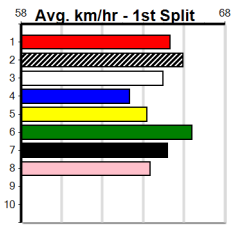

SHIMA SHINE AT STUD

Distance: 410m, Race Type: Grade 5, Total Prizemoney: $2,925
1st: $1,950, 2nd: $600, 3rd: $300, 4th: $75

9

1:02PM

(VIC time)

HARTLEY BALE (3) is better than his past two runs and he can carve out time when in the clear. NO COMMENT (7) is a consistent type and she will be in the firing line from the outset. CLASSY SHIFTER (8) will get a nice cart across early on

Watchdog Tips:

3

7

8

1

Bet:

Win 3