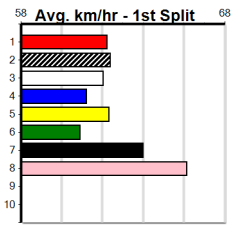

Horsham

GREYHOUND ADOPTION PROGRAM

Distance: 410m, Race Type: Grade 5 T3, Total Prizemoney: \$2,925
1st: \$1,950, 2nd: \$600, 3rd: \$300, 4th: \$75

12

1:52PM

(VIC time)

SEATS TWO (8) turned in a strong performance when scoring at Warrnambool and she is suitably drawn out wide today. TINKER PAT (1) can show early speed and he should be able to hold his position early. ELARA BALE (5) can run a cheeky race