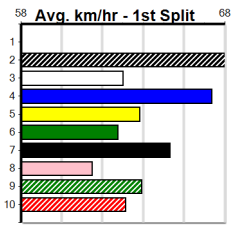

Horsham

NATIONAL GREYHOUND ADOPTION MON

Distance: 410m, Race Type: Maiden, Total Prizemoney: $2,535
1st: $1,680, 2nd: $520, 3rd: $260, 4th: $75

1
10:32AM
(VIC time)

BIG SOLOMONA (2) led for a long way when placed on debut and he can go one better today.
RUXTON SPICE (1) is a well bred type and she is drawn to get all the breaks, while NORM'S LUCY (6) showed improvement last time out

Watchdog Tips: **2** **1** **6** **3** **Bet:** Box Trifecta 1,2,3,6 ($10 for 41.67%)

Winning Boxes

Form	Box	Weight	Dist	Track	Date	Time	BON	Margin	1st/2nd (Time)	PIR	Checked	Comment	W/R	Split 1	S/P	Grade	
1	RUXTON SPICE [M]											<i>Well bred, drawn to get the breaks, danger</i>					
BK	B				May-22		NEED MY MONEYNOW					SAINT WEST					
Trainer: Mark Johnson (Ross Creek) $4.00																	
Owner(s): S O'hehir																	
<table border="1" style="float: right;"> <caption>Winning Boxes</caption> <thead> <tr><th>1</th><th>2</th><th>3</th><th>4</th><th>5</th><th>6</th><th>7</th><th>8</th></tr> </thead> <tbody> <tr><td>Prize</td><td></td><td></td><td></td><td></td><td></td><td></td><td></td></tr> <tr><td>Best</td><td></td><td></td><td></td><td></td><td></td><td></td><td></td></tr> <tr><td>Starts</td><td></td><td></td><td></td><td></td><td></td><td></td><td></td></tr> <tr><td>Trk/Dst</td><td></td><td></td><td></td><td></td><td></td><td></td><td></td></tr> <tr><td>APM</td><td></td><td></td><td></td><td></td><td></td><td></td><td></td></tr> </tbody> </table>																	
2	BIG SOLOMONA [M]											<i>Led for a long way on debut, hard to reel in</i>					
BK	D				Feb-22		HOUDINI BOY					ELUSIVE ANAKE					
Trainer: Darren Fisher (Lara) $3.20																	
Owner(s): FISHOUNDS (SYN), D Fisher, S Fisher																	
<table border="1" style="float: right;"> <caption>Winning Boxes</caption> <thead> <tr><th>1</th><th>2</th><th>3</th><th>4</th><th>5</th><th>6</th><th>7</th><th>8</th></tr> </thead> <tbody> <tr><td>Prize</td><td></td><td></td><td></td><td></td><td></td><td></td><td></td></tr> <tr><td>Best</td><td></td><td></td><td></td><td></td><td></td><td></td><td></td></tr> <tr><td>Starts</td><td></td><td></td><td></td><td></td><td></td><td></td><td></td></tr> <tr><td>Trk/Dst</td><td></td><td></td><td></td><td></td><td></td><td></td><td></td></tr> <tr><td>APM</td><td></td><td></td><td></td><td></td><td></td><td></td><td></td></tr> </tbody> </table>																	
3	CAL'S CANDY [M]											<i>Hard to follow but has the talent, keep safe</i>					
BD	B				Dec-21		HARD STYLE RICO					AYIA SOPHIA					
Trainer: Patricia Smith (Wonwondah) $7.50																	
Owner(s): D Jolley																	
<table border="1" style="float: right;"> <caption>Winning Boxes</caption> <thead> <tr><th>1</th><th>2</th><th>3</th><th>4</th><th>5</th><th>6</th><th>7</th><th>8</th></tr> </thead> <tbody> <tr><td>Prize</td><td></td><td></td><td></td><td></td><td></td><td></td><td></td></tr> <tr><td>Best</td><td></td><td></td><td></td><td></td><td></td><td></td><td></td></tr> <tr><td>Starts</td><td></td><td></td><td></td><td></td><td></td><td></td><td></td></tr> <tr><td>Trk/Dst</td><td></td><td></td><td></td><td></td><td></td><td></td><td></td></tr> <tr><td>APM</td><td></td><td></td><td></td><td></td><td></td><td></td><td></td></tr> </tbody> </table>																	
4	NATURAL GLAMOUR [M]											<i>Front runner, too much pace inside, place</i>					
BK	B				Jul-21		KINLOCH BRAE					NATURAL RHYTHM					
Trainer: Greg Turnbull (Crowlands) $9.00																	
Owner(s): T Salter																	
<table border="1" style="float: right;"> <caption>Winning Boxes</caption> <thead> <tr><th>1</th><th>2</th><th>3</th><th>4</th><th>5</th><th>6</th><th>7</th><th>8</th></tr> </thead> <tbody> <tr><td>Prize</td><td></td><td></td><td></td><td></td><td></td><td></td><td></td></tr> <tr><td>Best</td><td></td><td></td><td></td><td></td><td></td><td></td><td></td></tr> <tr><td>Starts</td><td></td><td></td><td></td><td></td><td></td><td></td><td></td></tr> <tr><td>Trk/Dst</td><td></td><td></td><td></td><td></td><td></td><td></td><td></td></tr> <tr><td>APM</td><td></td><td></td><td></td><td></td><td></td><td></td><td></td></tr> </tbody> </table>																	
5	CHARLI MARLEY [M]											<i>Still learning, draw is a worry, place best</i>					
BK	B				Jul-22		SH AVATAR					FAIRYTALE WISH					
Trainer: Chloe Dew (Anakie) $8.00																	
Owner(s): C Capuano																	
<table border="1" style="float: right;"> <caption>Winning Boxes</caption> <thead> <tr><th>1</th><th>2</th><th>3</th><th>4</th><th>5</th><th>6</th><th>7</th><th>8</th></tr> </thead> <tbody> <tr><td>Prize</td><td></td><td></td><td></td><td></td><td></td><td></td><td></td></tr> <tr><td>Best</td><td></td><td></td><td></td><td></td><td></td><td></td><td></td></tr> <tr><td>Starts</td><td></td><td></td><td></td><td></td><td></td><td></td><td></td></tr> <tr><td>Trk/Dst</td><td></td><td></td><td></td><td></td><td></td><td></td><td></td></tr> <tr><td>APM</td><td></td><td></td><td></td><td></td><td></td><td></td><td></td></tr> </tbody> </table>																	
6	NORM'S LUCY [M]											<i>Showed improvement last time, can threaten</i>