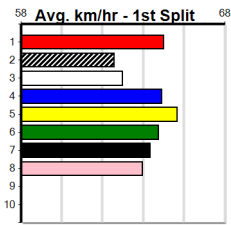

Horsham

WARRACK BUTCHERY

Distance: 410m, Race Type: Grade 5, Total Prizemoney: \$2,925
1st: \$1,950, 2nd: \$600, 3rd: \$300, 4th: \$75

10

1:17PM

(VIC time)

WALTER WALRUS (5) was never headed in his handy win here two runs back and he will prove hard to reel in again. GOLDEN LADY (6) is showing some promise and she will get a nice cart across early. VIPER (8) can run a cheeky race