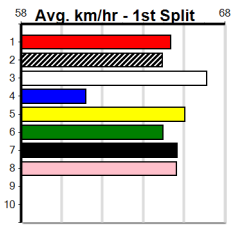

Horsham

CHS GROUP

Distance: 410m, Race Type: Mixed 6/7, Total Prizemoney: $2,925
1st: $1,950, 2nd: $600, 3rd: $300, 4th: $75

3

11:09AM
(VIC time)

GOLD BENZ (3) is armed with blistering early speed and he will continue to get stronger with more racing. ASTON LUTON (2) led for a long way two runs back and she will give a nice sight again. OUR MATE BEAR (7) is showing some promise

Watchdog Tips: **3** **2** **7** **8** **Bet:** **Win 3**