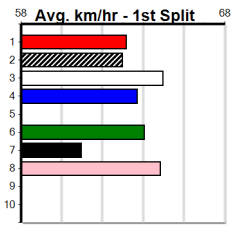

Horsham

WEBBCON MARINE (1-4 WINS)

Distance: 485m, Race Type: Restricted Win, Total Prizemoney: \$3,340
1st: \$2,230, 2nd: \$690, 3rd: \$345, 4th: \$75

5

11:44AM

(VIC time)

ASTON IGGY (8) turned in a strong performance to score at Warrnambool last time and he looks very well graded again. MISS VERDANSKY (6) is better than her past two runs and she will appreciate the empty draw. BARRY BALE (2) has the talent