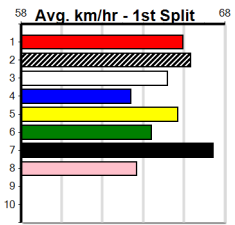

Horsham

ON-SITE ENGINEERING

Distance: 410m, Race Type: Grade 5, Total Prizemoney: \$2,925
1st: \$1,950, 2nd: \$600, 3rd: \$300, 4th: \$75

6

12:05PM
(VIC time)

PRESSURE RISING (1) has a top record here and she regained some confidence at Murray Bridge last time out. KRAKEN ACE (2) should follow the red through early and he will be strong in the run home. ARIA'S MELODY (7) is showing some promise