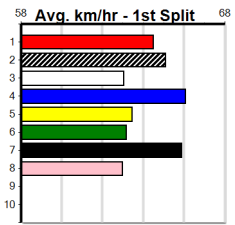

SPORTSBET SET A DEPOSIT LIMIT

Distance: 410m, Race Type: Grade 5 T3, Total Prizemoney: $2,925
1st: $1,950, 2nd: $600, 3rd: $300, 4th: $75

11

1:37PM

(VIC time)

MAKE IT THUNDER (1) has a good record from this draw to date and he can make every post a winner. TINKER CRYSTAL (2) is better than her past few runs and she can follow the red through early on. POWER INNINGS (6) has a nice turn of foot

Watchdog Tips:

1

2

6

5

Bet:

Win 1