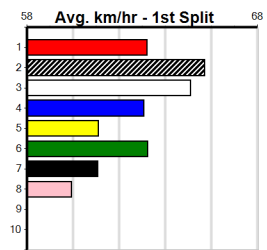

Horsham

2

10:49AM

(VIC time)

HORSHAM DOORS & GLASS

Distance: 410m, Race Type: Grade 7, Total Prizemoney: $2,925
1st: $1,950, 2nd: $600, 3rd: $300, 4th: $75

PIXIE TRIXIE (3) showed improvement to score at Warrnambool last time and she looks suited in this event. SPAGHETTI ARMS (6) was a dominant winner last time and she just needs a little luck early on. CAN GET THIRSTY (5) just needs some luck early on

Watchdog Tips: **3** **6** **5** **1** **Bet:** **Win 3**

1

RAPIDFIRE JAYDA [7] **Prefer out wide but has the talent, keep safe** **$7.00**
BK Bitch Apr-22 Sire: FABREGAS Dam: WYNBURN LUCIFER Trainer: Brett Hare (Greendale)

Owner(s): Just for us (SYN), B Hare, C Allen
Winning Distances: < 300m (0) 300 - 399m (1) 400 - 499m (0) 500 - 599m (0) 600 - 699m (0) > 700m (0)
Winning Weights: 31.7(1)

4th	3rd	2nd	1st	Date	Time	BOB	Margin	1st/2nd (Time)	PIR	Checked	Comment	W/R	Split 1	S/P	Grade
4th (3)	32.2	400	GEL	R1	22-Jan-24	23.08	22.63	5.50L ASTON ARETHA (22.70)	M/44	.	.	.	8.70	$10.40	M
4th (8)	31.9	460	GEL	R1	26-Jan-24	26.50	25.55	3.75L HADWIN BALE (26.24)	M/445	.	.	W	6.78	$14.10	M
1st (7)	31.7	390	SHP	R1	01-Feb-24	22.17	22.17	7.00L ZIPPING LIZZO (22.65)	M/11	.	SW	.	8.38	$1.60	T3-M
5th (7)	31.6	425	BEN	R11	08-Feb-24	24.49	23.61	5.00L ASTON PACE (24.15)	M/465	.	.	.	6.64	$3.00	X67
8th (6)	30.6	390	BAL	R9	06-Mar-24	22.73	21.78	12.00L ASTON MADDOX (21.95)	S/88	.	.	.	8.81	$27.30	X67
3rd (6)	30.7	400	GEL	R11	25-Mar-24	23.21	22.68	0.75L SHINY NEW TOY (23.17)	M/33	.	.	.	8.82	$4.00	7
8th (4)	30.5	410	HOR	R10	02-Apr-24	24.62	23.24	19.00L SHE'S RELOADED (23.36)	M/88	.	.	.	10.88	$10.20	7
4th (1)	30.0	400	GEL	R11	09-Apr-24	23.06	22.46	6.00L SHAKA GOES BANG (22.64)	M/55	.	.	.	8.83	$5.60	X67H

Last 3 wins NOT included above

Bx	1st	2nd	3rd	4th	5th	6th	7th	8th
1				1				
2								
3				1				
4								1
5								
6			1					1
7	1				1			
8				1				

Prize								$2180.00
Best								NBT
Starts								8-1-0-1
Trk/Dts								1-0-0-0
APM								1448

2

MIGHTY MONARCH [7] **Needs to lead, may cop pressure, place** **$6.00**
BK Dog Jul-21 Sire: BERNARDO Dam: GOLDEN CHARM Trainer: Michael Bowerman (Raglan)

Owner(s): King King (SYN), R King, N King
Winning Distances: < 300m (0) 300 - 399m (0) 400 - 499m (1) 500 - 599m (0) 600 - 699m (0) > 700m (0)
Winning Weights: 31.1(1)

7th	6th	5th	4th	3rd	2nd	1st	Date	Time	BOB	Margin	1st/2nd (Time)	PIR	Checked	Comment	W/R	Split 1	S/P	Grade
7th (1)	30.6	410	HOR	R1	25-Aug-23	24.21	23.06	11.00L GLOW (23.46)	M/76	.	.	.	10.70	$4.30	M			
5th (3)	30.2	390	WBL	R1	04-Jan-24	23.18	22.29	7.50L ROUGE KNIGHT (22.66)	M/55	.	.	.	8.98	$4.30	M			
3rd (3)	30.2	390	WBL	R1	08-Jan-24	22.76	22.28	4.50L LEKTRA FRED (22.45)	M/43	.	.	.	8.92	$27.70	M			
2nd (5)	30.3	390	WBL	R1	15-Jan-24	22.88	22.30	2.75L SAINT MICK (22.70)	Q/11	.	.	.	8.69	$2.20	M			
2nd (2)	30.6	300	HVL	R1	31-Jan-24	17.36	16.87	0.75L ASTON ATLANTIC (17.32)	M/3	.	.	.	3.99	$2.20	M			
8th (3)	30.6	300	HVL	R1	09-Feb-24	17.30	16.75	4.25L HUDSON FLYER (17.02)	M/5	.	.	.	4.00	$14.20	T3-M			
4th (6)	30.8	390	WBL	R1	19-Feb-24	23.21	22.26	5.00L POSIE YOU PEST (22.87)	M/44	.	.	.	8.84	$6.90	M			
1st (7)	31.1	410	HOR	R2	12-Apr-24	23.93	23.58	2.50L SPARKLE PANTS (24.10)	Q/11	.	.	.	10.46	$5.70	M			

Last 3 wins NOT included above

Bx	1st	2nd	3rd	4th	5th	6th	7th	8th
1								1
2		1						
3			1		1			1
4								
5		1						
6				1				
7	1							
8								

Prize								$1850.00
Best								23.93(7)-12/4/24
Starts								8-1-2-1
Trk/Dts								2-1-0-0
APM								1520