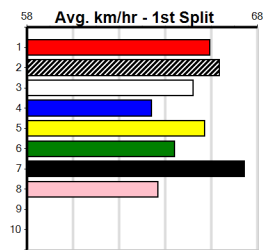

ON-SITE ENGINEERING

Distance: 410m, Race Type: Grade 5, Total Prizemoney: $2,925
1st: $1,950, 2nd: $600, 3rd: $300, 4th: $75

PRESSURE RISING (1) has a top record here and she regained some confidence at Murray Bridge last time out. KRAKEN ACE (2) should follow the red through early and he will be strong in the run home. ARIA'S MELODY (7) is showing some promise

Watchdog Tips: 1 2 7 3 Bet: Win 1

Race card for PRESSURE RISING [5]. Includes details on owner (S Fullerton), sire (DYNA DOUBLE ONE), dam (THUMBS), and a list of recent race results with weights and times.

Race card for KRAKEN ACE [5]. Includes details on owner (EYLES (SYN), K Eyles, H Eyles, D Eyles), sire (BERNARDO), dam (KRAKEN ROSE), and a list of recent race results.

Race card for TINKER PETE [5]. Includes details on owner (Burns Racing (SYN), C Burns, J Burns), sire (ORSON ALLEN), dam (GAWKER BALE), and a list of recent race results.

Race card for NAPIER BALE (NSW)[5]. Includes details on owner (A Gurry), sire (DYNA VILLA), dam (DYNA WINTER), and a list of recent race results.

Race card for JAMES'S ENTITY [5]. Includes details on owner (Weed N Feed (SYN), C Capuano, S Hogan, H Saunders, N Clarke, T Hogan), sire (ASTON DEE BEE), dam (ZARA'S ENTITY), and a note that the race is scratched.