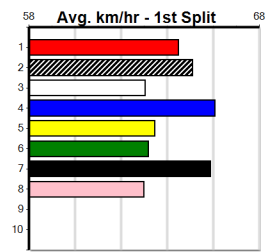

SPORTSBET SET A DEPOSIT LIMIT

Distance: 410m, Race Type: Grade 5 T3, Total Prizemoney: $2,925
1st: $1,950, 2nd: $600, 3rd: $300, 4th: $75

MAKE IT THUNDER (1) has a good record from this draw to date and he can make every post a winner. TINKER CRYSTAL (2) is better than her past few runs and she can follow the red through early on. POWER INNINGS (6) has a nice turn of foot

Watchdog Tips: 1 2 6 5 Bet: Win 1

MAKE IT THUNDER [5] No luck in his past few, well drawn, can atone $3.40
BK Dog May-22 Sire: FERNANDO BALE Dam: VEGAS TICKET
Owner(s): K Tucker
Trainer: Rachael Brown (Spring Gully)
Winning Distances: < 300m (0) 300 - 399m (2) 400 - 499m (1) 500 - 599m (0) 600 - 699m (0) > 700m (0)
Box History table and Prize Best Starts table included.

TINKER CRYSTAL [5] Solid muster, can follow the red early, danger $3.60
BK Bitch Jan-21 Sire: ASTON KIMETTO Dam: SLEW LEFT
Owner(s): Burns Racing (SYN), C Burns, J Burns
Trainer: Jennifer Burns (Balliang)
Winning Distances: < 300m (0) 300 - 399m (1) 400 - 499m (4) 500 - 599m (3) 600 - 699m (0) > 700m (0)
Box History table and Prize Best Starts table included.

FINLEY BALE (NSW)[5] Every chance last time, place claims best again $9.00
BK Dog Feb-22 Sire: BARCIA BALE Dam: IYLEE BALE
Owner(s): B Wheeler
Trainer: Deborah Coleman (Lara)
Winning Distances: < 300m (0) 300 - 399m (3) 400 - 499m (0) 500 - 599m (0) 600 - 699m (0) > 700m (0)
Box History table and Prize Best Starts table included.

MAGNIS BALE (NSW)[5] Front runner, will cop pressure, prefer others $8.00
DKBD Dog Dec-18 Sire: TURANZA BALE Dam: HELGA BALE
Owner(s): W Hartigan
Trainer: Helen Hartigan (Horsham)
Winning Distances: < 300m (0) 300 - 399m (2) 400 - 499m (9) 500 - 599m (0) 600 - 699m (0) > 700m (0)
Box History table and Prize Best Starts table included.

QUENARA BALE (NSW)[5] *** SCRATCHED *** $7.50
RF Bitch Aug-20 Sire: ORSON ALLEN Dam: DYNA HADRIA
Owner(s): B Wheeler
Trainer: Deborah Coleman (Lara)
Winning Distances: < 300m (0) 300 - 399m (1) 400 - 499m (6) 500 - 599m (2) 600 - 699m (0) > 700m (0)
Box History table and Prize Best Starts table included.