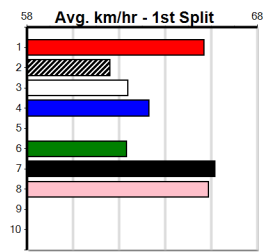

WATTS PRICE ACCOUNTANTS

Distance: 485m, Race Type: Grade 5, Total Prizemoney: $3,340
1st: $2,230, 2nd: $690, 3rd: $345, 4th: $75

ZIPPING DIGBY (6) is a class act when on debut and he should be primed to fire fresh. LIGHTNING PEST (1) has been airborne at Mt Gambier of late and she is drawn to get all the breaks. LALA RAPID (2) is never too far away here.

Watchdog Tips: 6 1 2 4 Bet: Box Trifecta 1,2,4,6 ($10 for 41.67%)

Table with columns: Form Box, Wgt, Dist, Track, Date, Time, BON, Margin, 1st/2nd (Time), PIR, Checked, Comment, W/R, Split 1, S/P, Grade

Race 1: LIGHTNING PEST [5] Racing with confidence, good muster, danger $3.60. Includes owner, sire, dam, winning distances, weights, and a detailed box history table.

Race 2: LALA RAPID [5] Goes well here, gets the gun run, threat $6.50. Includes owner, sire, dam, winning distances, weights, and a detailed box history table.

Race 3: ELSA JAY [5] In form but this is harder, prefer to watch $12.00. Includes owner, sire, dam, winning distances, weights, and a detailed box history table.

Race 4: POISON SKY [5] Tough draw but can show early pace, respect $10.00. Includes owner, sire, dam, winning distances, weights, and a detailed box history table.

Race 5: *** VACANT BOX ***. Includes owner, sire, dam, winning distances, weights, and a box history table.