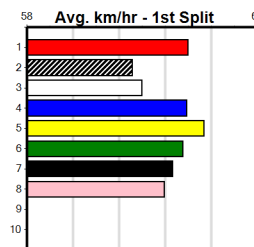

Horsham

10

1:17PM

(VIC time)

WARRACK BUTCHERY

Distance: 410m, Race Type: Grade 5, Total Prizemoney: $2,925
1st: $1,950, 2nd: $600, 3rd: $300, 4th: $75

WALTER WALRUS (5) was never headed in his handy win here two runs back and he will prove hard to reel in again. GOLDEN LADY (6) is showing some promise and she will get a nice cart across early. VIPER (8) can run a cheeky race

Watchdog Tips: 5 6 8 7 **Bet:** Win 5

1

SMART OPERATOR [5] **First look here, may get crowded early, risky** **$12.00**

BK Dog Dec-21 Sire: ALLEN DEED Dam: LITTLE QUEENY Trainer: John Cameron (Penshurst)

Owner(s): J Cameron
Winning Distances: < 300m (0) 300 - 399m (2) 400 - 499m (1) 500 - 599m (0) 600 - 699m (0) > 700m (0)
Winning Weights: 29.1(1) 29.2(2)

Run	Pos	Wgt	Dist	Track	Date	Time	BON	Margin	1st/2nd (Time)	PIR	Checked	Comment	WR	Split 1	S/P	Grade
4th	(3)	29.3	390	WBL	R9	05-Feb-24	22.67	22.29	3.25L LITTLE BREW (22.45)	M/54	.	.	.	8.84	$5.30	6G
3rd	(1)	29.3	390	WBL	R9	19-Feb-24	22.57	22.26	4.50L AEROPLANE LEXI (22.26)	M/43	.	SW	.	8.92	$5.90	6G
5th	(1)	29.1	390	WBL	R3	29-Feb-24	22.93	22.07	8.50L TINKER DOT (22.33)	Q/77	.	.	.	8.92	$39.00	X67
4th	(8)	29.1	450	WBL	R7	04-Mar-24	26.02	25.57	5.50L OUR LAST SUMMER (25.63)	M/322	.	.	.	6.69	$16.90	6G
3rd	(1)	29.1	400	MTG	R9	17-Mar-24	23.30	22.82	4.25L COMPTON KELLY (22.99)	0	.	.	.	10.98	$4.20	6
1st	(2)	29.1	400	MTG	R11	24-Mar-24	23.00	22.94	0.75L HUNTSMAN (23.06)	M/223	.	.	.	10.69	$8.00	6
3rd	(8)	29.3	400	MTG	R11	31-Mar-24	23.07	22.82	2.25L COMPTON LASS (22.91)	M/223	.	.	.	10.86	$8.50	5
4th	(1)	29.1	450	WBL	R7	11-Apr-24	25.70	25.08	2.75L BOROUGH BANKER (25.52)	M/223	.	.	.	6.61	$33.20	5

Last 3 wins NOT included above

1st	(2)	29.2	390	WBL	R1	06-Nov-23	22.74	22.31	1.5L BELAIR BEE (22.85)	Q/21	.	.	.	8.91	$6.40	M
1st	(7)	29.2	390	WBL	R4	29-Jan-24	22.63	22.10	3.5L INTREPID LAD (22.86)	M/31	.	.	.	8.80	$8.20	7

Box History

Bx	1st	2nd	3rd	4th	5th	6th	7th	8th
1			3	1	1			
2	2				1			1
3				1		1		
4					1			
5								
6						1		1
7	1		1	1				
8			1	2				

Prize Best Starts Trk/Dts APM $4150.00 FSH 20-3-0-5 0-0-0-0 2829

2

RAPIDFIRE DENZEL [5] **Talented but can be hit or miss early, tested** **$10.00**

BK Dog Apr-22 Sire: FABREGAS Dam: WYNBURN LUCIFER Trainer: Claire Allen (Greendale)

Owner(s): Just for us (SYN), B Hare, C Allen
Winning Distances: < 300m (0) 300 - 399m (1) 400 - 499m (2) 500 - 599m (0) 600 - 699m (0) > 700m (0)
Winning Weights: 36.1(2) 36.5(1)

Run	Pos	Wgt	Dist	Track	Date	Time	BON	Margin	1st/2nd (Time)	PIR	Checked	Comment	WR	Split 1	S/P	Grade
5th	(7)	35.5	350	HVL	R2	05-Mar-24	19.54	19.19	3.5L FLYING AVENUE (19.30)	M/7	.	.	.	6.73	$6.70	X67
4th	(2)	35.8	390	BAL	R2	13-Mar-24	23.17	22.09	13.00 LUKA MAGIC (22.28)	M/65	.	.	.	8.80	$7.10	7
1st	(8)	36.1	390	BAL	R9	18-Mar-24	22.55	21.90	0.75L RIVERDALE CLYDE (22.59)	M/64	.	.	.	8.69	$2.00	T3-7
2nd	(1)	36.0	400	GEL	R3	22-Mar-24	22.74	22.53	0.25L LET'S WIN OLLIE (22.72)	M/64	.	.	.	8.69	$19.70	X67
8th	(7)	36.3	400	GEL	R7	29-Mar-24	23.33	22.68	9.50L WHY I'M BROKE (22.68)	M/78	.	.	.	9.02	$9.00	6G
1st	(1)	36.5	410	HOR	R2	02-Apr-24	23.59	23.24	0.75L ARIA'S MELODY (23.63)	M/62	.	.	.	10.59	$9.40	6G
4th	(5)	36.4	450	BAL	R5	07-Apr-24	25.70	24.91	2.75L LAMIA ERNIE (25.52)	M/874	.	.	.	6.96	$13.50	5
6th	(4)	36.2	450	BAL	R5	14-Apr-24	26.42	25.59	3.5L STRIKE A NIGHT (26.18)	S/887	.	.	.	6.99	$6.10	5

Last 3 wins NOT included above

1st	(6)	36.1	400	GEL	R4	05-Feb-24	22.87	22.66	1.75L ASTON RUINART (22.99)	M/42	.	SW	.	8.69	$14.50	M

Box History

Bx	1st	2nd	3rd	4th	5th	6th	7th	8th
1	1	2						
2				2				
3								
4						1		
5				2			1	
6	1							1
7						1		1
8	1							

Prize Best Starts Trk/Dts APM $6130.00 FSH 23.59(1)-2/4/24 13-3-2-0 2-1-1-0 5173