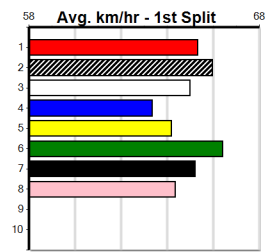

SHIMA SHINE AT STUD

Distance: 410m, Race Type: Grade 5, Total Prizemoney: $2,925
1st: $1,950, 2nd: $600, 3rd: $300, 4th: $75

HARTLEY BALE (3) is better than his past two runs and he can carve out time when in the clear. NO COMMENT (7) is a consistent type and she will be in the firing line from the outset. CLASSY SHIFTER (8) will get a nice cart across early on

Watchdog Tips: **3** **7** **8** **1** **Bet:** **Win 3**

1

SUPER TONE [5] **Prefer out wide but has good muster, keep safe** **$7.50**

BK Dog Aug-21 Sire: SHIMA SHINE Dam: MEPUNGA MIDGET Trainer: Clint Capuano (Anakie)

Owner(s): A Rippon
Winning Distances: < 300m (0) 300 - 399m (2) 400 - 499m (2) 500 - 599m (1) 600 - 699m (0) > 700m (0)
Winning Weights: 33.3(1) 33.8(2) 34.3(1) 34.8(1)

7th (6)	34.5	525	MEA	R12	03-Feb-24	30.99	29.70	9.50L	CAWBOURNE SPOTS (30.35)	M/7777	. . .	. . .	5.42	$62.50	5
2nd (5)	34.4	525	MEP	R10	07-Feb-24	30.52	30.10	1.75L	SHOWGIRL SHIRLEY (30.41)	M/4433	. . .	. . .	5.22	$7.00	T3-5
2nd (4)	34.4	410	HOR	R4	13-Feb-24	23.24	22.92	4.75L	DESTRUCTIVELY (22.92)	S/22	. . .	. . .	10.38	$8.00	SH
7th (8)	34.4	485	HOR	R6	20-Feb-24	27.66	27.03	8.00L	ASTON NERO (27.13)	M/566	. . .	. . .	6.72	$28.10	SF
6th (3)	34.4	410	HOR	R6	27-Feb-24	23.62	23.07	5.50L	JUST WANT PIZZA (23.27)	M/88	. . .	. . .	10.87	$8.90	5
4th (1)	34.2	410	HOR	R10	05-Mar-24	23.36	22.89	6.00L	MISS HAZEL (22.95)	M/55	. . .	. . .	10.63	$10.40	5
1st (8)	34.3	525	MEA	R10	09-Mar-24	30.24	29.67	3.00L	GOOD CHAT WISPY (30.44)	M/2211	. . .	. . .	5.22	$4.50	5
7th (7)	34.3	600	MEA	R7	16-Mar-24	35.55	34.42	17.00	EARLETTA BALE (34.42)	M/4777	. . .	W	9.12	$18.20	5

Last 3 wins NOT included above

1st (4)	33.8	390	BAL	R3	12-Aug-23	22.11	22.11	8.50L	MISS VERDANSKY (22.69)	Q/11	. . .	. . .	8.36	$2.60	7
1st (2)	33.8	390	WBL	R3	24-Aug-23	21.99	21.79	1.75L	GLISTEN (22.11)	M/11	. . .	. . .	8.51	$2.10	6G
1st (8)	34.8	450	BAL	R8	21-Oct-23	25.68	25.68	2.00L	CODE CRACKER (25.81)	M/322	. . .	. . .	6.83	$3.90	5

Box History

Bx	1st	2nd	3rd	4th	5th	6th	7th	8th
1	1	1	1	1	1	1	1	1
2	2				1			1
3				2			1	1
4	1	1	1	1	1			
5					1			1
6						1		2
7		1						2
8	2			1				1

Prize Best Starts Trk/Dts APM: $15410.00 NBT 30-5-4-1 4-0-1-0 7719

2

GREEN FLASH [5] **Capable but wide runner in 1 is a worry** **$8.00**

F Bitch Apr-22 Sire: ORSON ALLEN Dam: ORIENTAL JADE Trainer: Rodney Clark (Echuca Village)

Owner(s): M Lord
Winning Distances: < 300m (0) 300 - 399m (2) 400 - 499m (1) 500 - 599m (0) 600 - 699m (0) > 700m (0)
Winning Weights: 27.6(1) 28.2(1) 28.5(1)

2nd (7)	27.8	390	SHP <th>R9</th> <th>25-Jan-24</th> <th>22.44</th> <th>22.27</th> <th>1.75L</th> <th>TOP PRAIRIE (22.33)</th> <th>M/32</th> <th>. . .</th> <th>. . .</th> <th>8.47</th> <th>$6.20</th> <th>7</th>												
2nd (7)	27.9	410	HOR	R2	30-Jan-24	23.51	22.92	5.50L	SANDY TAUPE (23.15)	M/42	. . .	. . .	10.57	$32.80	X67
7th (6)	28.1	410	HOR	R4	08-Mar-24	23.94	22.92	9.00L	BRIGHT MOON (23.32)	M/66	. . .	W	10.89	$10.60	X67H
1st (1)	28.2	390	SHP	R3	14-Mar-24	22.39	22.13	1.75L	SOLID GROUND (22.51)	M/11	. . .	. . .	8.49	$5.80	7
2nd (8)	28.1	390	SHP	R3	23-Mar-24	22.32	21.98	1.25L	CINNABAR ICON (22.24)	M/32	. . .	. . .	8.49	$9.30	X67
2nd (5)	28.5	410	HOR	R9	27-Mar-24	23.46	22.70	4.25L	CHASING HEARTS (23.18)	M/23	. . .	. . .	10.31	$15.30	6G
8th (7)	28.7	410	HOR	R2	02-Apr-24	24.58	23.24	15.00	RAPIDFIRE DENZEL (23.59)	M/58	. . .	. . .	10.51	$10.10	6G
1st (5)	28.5	390	SHP	R4	11-Apr-24	22.07	21.83	1.25L	SILVER MACK (22.15)	M/22	. . .	. . .	8.48	$8.00	6G

Last 3 wins NOT included above

1st (2)	27.6	410	HOR	R1	26-Dec-23	23.54	22.90	3.00L	PEACHES (23.74)	Q/11	. . .	. . .	10.32	$4.70	M

Box History

Bx	1st	2nd	3rd	4th	5th	6th	7th	8th
1	1	1	1	1	1			
2	1			1				
3								
4		1						1
5	1	1						
6			1					1
7		3						1
8		1		2	2			

Prize Best Starts Trk/Dts APM: $8300.00 NBT 23.54(2)-26/12/23 20-3-7-2 12-1-5-1 5732