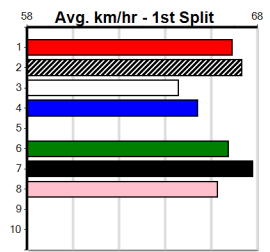

LOCKS CONSTRUCTIONS

Distance: 410m, Race Type: Free For All, Total Prizemoney: $3,360
1st: $2,250, 2nd: $690, 3rd: $345, 4th: $75

FITZROY BALE (2) does his best work over this track/distance and he looks very well graded in this event. CRACKERJACK ROB (3) is two of two here and he regained some confidence last time out. KEY TO SUCCESS (1) can lead them up.

Watchdog Tips:	2	3	1	8	Bet:	Win 2

1	KEY TO SUCCESS [4]	Drawn to lead for a long way, major player	$4.80
	BK Bitch Sep-20	Sire: MY REDEEMER Dam: BLACK PONTIAC	Trainer: Peter Keane (Koroit)
	Owner(s): Miller Lamond (SYN), N Miller, P Lamond		
	Winning Distances: < 300m (0) 300 - 399m (0) 400 - 499m (7) 500 - 599m (0) 600 - 699m (0) > 700m (0)		
	Winning Weights: 27.1(2) 27.3(2) 27.4(1) 27.9(1) 28.3(1)		
	3rd (5) 28.4 400 MTG R6 22-Oct-23 23.40 23.07 4.75L DONNY ROCKS (23.07)	10.92	$3.40 O
	5th (3) 28.0 390 WBL R10 09-Nov-23 22.37 21.95 2.50L CURRY CLASSIFIED (22.20)	M/11	8.58 $15.00 5
	4th (2) 28.6 400 MTG R7 19-Nov-23 23.42 22.78 6.50L COORONG CAM (22.96)		11.02 $9.00 O
	3rd (7) 28.4 400 MTG R6 26-Nov-23 23.09 22.82 2.00L NITROGEN OUTLAW (22.94)		10.76 $13.00 X345
	5th (4) 28.3 390 WBL R11 07-Mar-24 22.95 21.79 12.00L MORAIN MARVEL (22.12)	M/55	8.82 $11.30 5
5th (3) 28.0 390 WBL R12 28-Mar-24 22.60 22.03 3.00L NICE ONE TOM (22.40)	M/55	9.08 $12.60 5	
2nd (3) 27.7 390 WBL R12 04-Apr-24 22.35 21.99 4.00L BOROUGHS BANKER (22.08)	Q/11	8.57 $3.10 5	
2nd (2) 27.6 390 WBL R4 11-Apr-24 22.25 22.09 0.75L TINKER DOT (22.21)	M/22	8.70 $4.30 5	
Last 3 wins NOT included above			
1st (6) 27.3 450 WBL R5 13-Apr-23 25.54 25.37 0.50L BEN CHARLIE (25.57)	M/111	6.61 $11.40 5	
1st (4) 27.9 400 MTG R5 02-Jul-23 22.95 22.95 6.00L ALL DAMIRO (23.38)			$1.30 X45
1st (7) 28.3 410 HOR R10 03-Oct-23 23.38 23.17 1.00L FROSTY JACK (23.44)	M/11	10.27	$6.40 5

Box History									
Bx	1st	2nd	3rd	4th	5th	6th	7th	8th	
1	3	1	1	1	1	1	1		
2	4	1	2	2					
3	2		1	3	1				
4	3	2	1	2				1	
5	1	2	1	1					
6	2	1							
7	1		2	1	1			1	
8	1								
Prize Best		$18775.00							
Starts		23.38(7)-3/10/23							
Trk/Dts		46-7-15-4							
APM		5-1-3-0						2980	

2	FITZROY BALE (NSW)[2]	Loves this circuit, draw suits, hard to hold out	$2.80	
	BK Dog Sep-20	Sire: AUSSIE INFRARED Dam: IVY BALE	Trainer: Andrea Gurry (Nhili)	
	Owner(s): A Gurry			
	Winning Distances: < 300m (0) 300 - 399m (0) 400 - 499m (13) 500 - 599m (2) 600 - 699m (0) > 700m (0)			
	Winning Weights: 32.5(1) 32.8(1) 32.9(1) 33.1(1) 33.2(1) 33.4(2) 33.8(2) 34.3(1) 34.4(2) 34.6(1) 34.8(1) 34.9(1)			
	1st (2) 34.8 410 HOR R11 20-Feb-24 23.21 23.21 2.00L ANNA YOU PEST (23.34)	M/43	10.46	$2.50 5
	7th (5) 34.7 525 MEA R12 24-Feb-24 30.54 29.71 6.50L BUN STORM (30.11)	S/6776	5.19	$44.60 5H
	2nd (8) 34.8 390 WBL R10 29-Feb-24 22.51 22.07 1.25L CAPITAL GAIN (22.43)	M/24	8.62	$2.70 5
	2nd (1) 34.8 410 HOR R8 05-Mar-24 22.92 22.89 0.50L ROCKET BALE (22.89)	Q/33	10.35	$11.40 FFA
	1st (6) 34.3 410 HOR R6 19-Mar-24 23.01 23.01 0.75L DUNDEE SMOKEY (23.06)	Q/21	10.11	$16.30 X34
4th (2) 34.8 390 WBL R3 28-Mar-24 22.56 22.03 6.00L LET'S WIN OLLIE (22.16)	Q/33	8.86	$1.80 5	
1st (5) 34.4 410 HOR R7 02-Apr-24 23.37 23.24 1.00L SPRING PORT (23.44)	S/41	10.52	$5.70 X34	
2nd (3) 34.5 410 HOR R8 09-Apr-24 23.29 23.26 0.50L WESTAR COMMANDER	M/33	10.42	$3.00 FFA	
Last 3 wins NOT included above				
1st (7) 34.9 460 GEL R7 27-Aug-23 25.86 25.49 0.25L CASINO DON (25.88)	M/111	6.55	$6.90 5	
1st (2) 34.6 450 WBL R8 31-Aug-23 25.57 25.28 2.25L MAXIMUM AVA (25.73)	M/211	6.63	$4.40 X45	
1st (5) 34.4 400 GEL R12 05-Jan-24 22.62 22.19 2.00L STROMBOLI (22.76)	M/54	8.63	$20.10 5