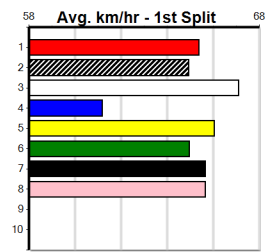

CHS GROUP

Distance: 410m, Race Type: Mixed 6/7, Total Prizemoney: $2,925
1st: $1,950, 2nd: $600, 3rd: $300, 4th: $75

GOLD BENZ (3) is armed with blistering early speed and he will continue to get stronger with more racing. ASTON LUTON (2) led for a long way two runs back and she will give a nice sight again. OUR MATE BEAR (7) is showing some promise

Watchdog Tips: 3 2 7 8 Bet: Win 3

RESIGN THE PLOW [7] Improving type but will push wide, finds bother $12.00
BD Bitch Jan-22 Sire: ALLEN DEED Dam: RIXY YA PEST
Trainer: Madison Hunt (Cudgee)
Winning Distances: < 300m (0) 300 - 399m (0) 400 - 499m (1) 500 - 599m (0) 600 - 699m (0) > 700m (0)
Winning Weights: 24.2(1)
2nd (5) 24.5 390 WBL R2 09-Nov-23 22.65 21.95 2.00L BUCCANEER (22.51) M/32 . . . W 8.77 $4.10 M
4th (6) 24.5 390 WBL R1 16-Nov-23 22.93 21.99 8.50L DIRTY DASH (22.36) M/55 . . . . 8.92 $5.50 M
5th (7) 24.6 410 HOR R1 11-Dec-23 24.09 23.21 7.50L FACETIOUS (23.58) M/44 . . . W 10.84 $9.10 M
2nd (5) 24.6 410 HOR R2 16-Dec-23 23.86 22.84 4.25L SWEET CAVIAR (23.58) M/34 . . . . 10.49 $2.30 M
6th (7) 24.6 410 HOR R1 19-Dec-23 24.34 23.24 13.00L LEKTRA CHER (23.46) M/56 . . . W 10.72 $3.90 MH
4th (3) 25.0 410 HOR R2 27-Jan-24 23.87 23.40 5.50L READINESS (23.52) M/34 . . . W 10.45 $3.20 M
1st (7) 24.2 410 HOR R2 05-Apr-24 23.67 23.32 4.25L SAM'S GIRL (23.96) M/11 . . . . 10.40 $7.70 M
5th (6) 24.2 450 WBL R9 11-Apr-24 26.28 25.08 11.00L VALLETTA DASH (25.56) M/555 . . . W 7.01 $21.60 X67
Last 3 wins NOT included above
Box History
Bx 1st 2nd 3rd 4th 5th 6th 7th 8th
1 1 1 1 1 1 1 1
2 1 1 1 1 1 1 1
3 1 1 1 1 1 1 1
4 1 1 1 1 1 1 1
5 1 1 1 1 1 1 1
6 1 1 1 1 1 1 1
7 1 1 1 1 1 1 1
8 1 1 1 1 1 1 1
Prize Best $3030.00
Starts 23.67(7)-5/4/24
Trk/Dts 9-1-2-0
APM 6-1-1-0 2230

ASTON LUTON [7] Led for a long way two runs back, danger $4.80
BK Bitch Mar-22 Sire: ASTON DEE BEE Dam: ASTON CHELSEA
Trainer: Mark Johnson (Ross Creek)
Winning Distances: < 300m (0) 300 - 399m (0) 400 - 499m (1) 500 - 599m (0) 600 - 699m (0) > 700m (0)
Winning Weights: 27.3(1)
2nd (3) 27.7 400 GEL R9 05-Feb-24 22.94 22.66 1.5L ORBIT BALE (22.85) Q/11 . . . . 8.42 $9.50 M
1st (5) 27.3 400 GEL R1 19-Feb-24 22.93 22.55 2.00L ON SONG BOBBY (23.05) Q/11 . . . . 8.39 $2.40 M
4th (8) 26.9 400 GEL R3 23-Feb-24 23.24 22.57 5.50L TINKER DOT (22.87) M/34 . . . . 8.68 $4.90 X67
7th (7) 26.6 390 WBL R3 29-Feb-24 22.95 22.07 9.00L TINKER DOT (22.33) M/45 . . . . 8.71 $3.80 X67
4th (8) 26.7 390 BAL R11 29-Mar-24 22.85 22.25 9.00L VALLETTA DASH (22.25) M/34 . . . . 8.73 $4.40 T3-RW
3rd (3) 27.1 390 BAL R3 01-Apr-24 22.67 22.14 1.75L HARTLAND PRINCE (22.55) Q/11 . . . . 8.53 $2.00 T3-7
7th (7) 27.6 410 HOR R5 12-Apr-24 24.44 23.58 13.00L PATRIOT JAMES (23.58) S/76 . . . . 10.83 $16.50 X67
Last 3 wins NOT included above
Box History
Bx 1st 2nd 3rd 4th 5th 6th 7th 8th
1 1 1 1 1 1 1 1
2 1 1 1 1 1 1 1
3 1 1 1 1 1 1 1
4 1 1 1 1 1 1 1
5 1 1 1 1 1 1 1
6 1 1 1 1 1 1 1
7 1 1 1 1 1 1 1
8 1 1 1 1 1 1 1
Prize Best $2485.00
Starts NBT
Trk/Dts 7-1-1-1
APM 1-0-0-0 1926