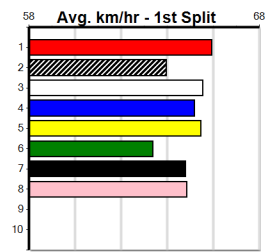

Distance: 410m, Race Type: Grade 6, Total Prizemoney: $2,925
1st: $1,950, 2nd: $600, 3rd: $300, 4th: $75

SILVER MACK (3) led for a long way when placed at Shepparton last time and she can go one better today. COOPER SUMMER (4) is racing with confidence and he will get a nice cart across early on. ALWAYS MIA (7) is showing some promise

Watchdog Tips: 3 4 7 6 Bet: Win 3

Form Box Wgt Dist Track Date Time BON Margin 1st/2nd (Time) PIR Checked Comment W/R Split 1 S/P Grade

CHILLI SAL (SA)[6] Talented but will try and push wide, tested $5.00
Owner(s): M Perna
Winning Distances: < 300m (0) 300 - 399m (0) 400 - 499m (2) 500 - 599m (0) 600 - 699m (0) > 700m (0)
Winning Weights: 27.5(1) 27.8(1)
1st (4) 27.8 400 GEL R1 12-Feb-24 22.87 22.62 2.75L DOLLAR SHORT (23.06) Q/11 . . . . . 8.42 $3.90 M
4th (1) 27.4 410 HOR R3 20-Feb-24 23.88 23.21 5.00L CARLY BALE (23.54) Q/14 . . . . . 10.30 $4.40 7
1st (8) 27.5 410 HOR R9 27-Feb-24 23.44 23.07 1.00L BLOCK A BABE (23.50) S/11 . . . . . 10.47 $8.90 7
5th (3) 27.8 390 BAL R9 06-Mar-24 22.47 21.78 7.50L ASTON MADDOX (21.95) M/66 . . . . . 8.62 $17.70 X67
6th (3) 27.9 400 GEL R4 15-Mar-24 23.06 22.46 6.00L DEROGATIVE (22.65) M/22 . . . . . 8.44 $8.20 X67
2nd (1) 27.9 400 GEL R7 25-Mar-24 22.74 22.68 1.00L WHY I'M BROKE (22.68) Q/11 . . . . . 8.46 $6.40 6G
5th (4) 27.7 410 HOR R5 05-Apr-24 23.82 23.32 5.50L ARIA'S MELODY (23.47) M/44 . . . . . 10.60 $2.40 6G
8th (5) 27.7 390 WBL R10 11-Apr-24 22.77 22.09 10.00L URIAH BALE (22.09) S/55 . . . . . 8.92 $4.30 X67
Last 3 wins NOT included above

Box History
Bx 1st 2nd 3rd 4th 5th 6th 7th 8th
1 1 1 1
2 1 1
3 1 1 1
4 1 1 1
5 1 1
6 1 1
7 1 1
8 1 1
Prize Best $4825.00
Starts 23.44(8)-27/2/24
Trk/Dts 11-2-1-2
APM 3-1-0-0 3540

MUSIC LESSON [6] Gutsy winner last time, this is harder, no $10.00
Owner(s): CHAMPAGNE PTN (SYN), S Smith, A Langton
Winning Distances: < 300m (0) 300 - 399m (0) 400 - 499m (2) 500 - 599m (0) 600 - 699m (0) > 700m (0)
Winning Weights: 25.7(1) 26.8(1)
1st (8) 25.7 400 GEL R10 22-Jan-24 22.99 22.63 3.5L FAR OUT SCOUT (23.22) M/11 . . . . . 8.43 $11.80 M
4th (1) 25.8 400 GEL R10 29-Jan-24 23.21 22.51 6.00L KENSINGTON FLYER (22.82) S/75 . . . . . 8.68 $4.20 X67
8th (3) 25.8 460 GEL R7 05-Feb-24 26.44 25.59 9.50L BARTY CROUCH (25.78) M/677 . . . . . 6.81 $15.50 7
6th (7) 26.4 390 BAL R9 18-Mar-24 22.97 21.90 6.00L RAPIDFIRE DENZEL (22.55) M/57 . . . . . 8.66 $5.40 T3-7
4th (8) 26.5 410 HOR R11 29-Mar-24 23.58 23.23 5.00L SWEET CAVIAR (23.23) S/44 . . . . . 10.73 $5.20 X67
1st (3) 26.8 410 HOR R9 12-Apr-24 23.95 23.58 0.50L ARCTIC GLAMOUR (23.97) M/61 . . . . . 10.67 $3.80 X67
Last 3 wins NOT included above

Box History
Bx 1st 2nd 3rd 4th 5th 6th 7th 8th
1 1 1
2 1 1
3 1 1
4 1 1
5 1 1
6 1 1
7 1 1
8 1 1
Prize Best $2805.00
Starts 23.95(3)-12/4/24
Trk/Dts 6-2-0-0
APM 2-1-0-0 2103