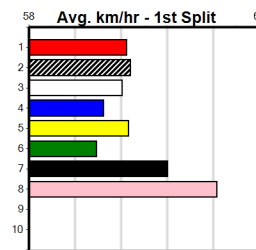

GREYHOUND ADOPTION PROGRAM

Distance: 410m, Race Type: Grade 5 T3, Total Prizemoney: $2,925
1st: $1,950, 2nd: $600, 3rd: $300, 4th: $75

SEATS TWO (8) turned in a strong performance when scoring at Warrnambool and she is suitably drawn out wide today. TINKER PAT (1) can show early speed and he should be able to hold his position early. ELARA BALE (5) can run a cheeky race

Watchdog Tips: 8 1 5 2 **Bet:** Win 8

1

TINKER PAT [5] **$4.80**
Good muster, can hold his position, danger
BE Dog Feb-20 Sire: DALGETTY Dam: ZIPPING ELLA
Owner(s): Burns Racing (SYN), C Burns, J Burns Trainer: Craig Burns (Balliang)
Winning Distances: < 300m (0) 300 - 399m (2) 400 - 499m (7) 500 - 599m (0) 600 - 699m (0) > 700m (0)
Winning Weights: 28.8(1) 29.7(1) 29.8(2) 30.5(1) 30.6(1) 30.7(1) 31.2(2)

Box	1st	2nd	3rd	4th	5th	6th	7th	8th
1	2	3	1	3			2	
2	1	2		4				
3	1			3	3	2	1	
4			2	1	2	2		1
5		1			2		1	
6	1	1	1	1	1	1		
7				1	2			
8	4					1		

Prize Best Starts Trk/Dts APM: $14872.50 NBT 53-9-4-6 1-0-0-0 2294

2

MR. QUIRKY [5] **$8.00**
Better than form, gets the gun run, respect
BK Dog Jan-21 Sire: ZAMBORA BROCKIE Dam: SISCO SIZZLE
Owner(s): MANY WINNERS (SYN), A Brookes, P Keane, G Dix, G Thomson, B Keane Trainer: Allan Brookes (Koroit)
Winning Distances: < 300m (0) 300 - 399m (2) 400 - 499m (2) 500 - 599m (0) 600 - 699m (0) > 700m (0)
Winning Weights: 30.9(1) 31.6(1) 32.0(1) 32.2(1)

Box	1st	2nd	3rd	4th	5th	6th	7th	8th
1	1		2	1			1	
2				1		3	1	
3						2		
4	1			2	1	1	1	1
5	1					1		
6		1			3			
7					2			
8	1			2		1	1	

Prize Best Starts Trk/Dts APM: $3685.00 NBT 32-4-1-2 2-0-0-1 1115

3

CRYMELON COMET [5] **$10.00**
Can take a while to wind up, place best
RBD Dog Apr-19 Sire: HAWK ALONE Dam: CRYMELON HOLLY
Owner(s): I Bibby Trainer: Ian Bibby (Warracknabeal)
Winning Distances: < 300m (0) 300 - 399m (0) 400 - 499m (11) 500 - 599m (0) 600 - 699m (0) > 700m (0)
Winning Weights: 31.1(2) 31.3(2) 31.5(1) 31.6(1) 31.8(2) 32.1(1) 32.5(1) 33.3(1)

Box	1st	2nd	3rd	4th	5th	6th	7th	8th
1	2	2	5	2	3	1		
2	1	1	3	2	1	2	3	1
3	4	3	1	3	2	1	3	
4	1	2	3	2	4	1		1
5	1	2	2	1	2	3	4	
6		3	3	2	1	3	1	1
7	2	2	4	3	4		4	1
8	1	1	3	1			1	1

Prize Best Starts Trk/Dts APM: $51320.00 NBT 23-16(1)-7/2/23 114-11-16-21 38-3-6-9 2030

4

GOT ONE FERNANDO [5] **$15.00**
Hasn't won for a little while, prefer to watch
BD Bitch Mar-19 Sire: FERNANDO BALE Dam: GOT ONE BACK
Owner(s): K Ashton Trainer: Kevin Ashton (Charlton)
Winning Distances: < 300m (0) 300 - 399m (0) 400 - 499m (6) 500 - 599m (0) 600 - 699m (0) > 700m (0)
Winning Weights: 23.7(1) 23.9(2) 24.1(2) 25.0(1)

Box	1st	2nd	3rd	4th	5th	6th	7th	8th
1	1	2	2	2		1		
2	1	4	2	2		1	5	1
3	2				1	3	1	3
4		1		3	1	3	3	1
5			1		2	3	5	1
6	1	1	2	1	3	1	2	3
7	1	1		2	3	1	1	
8	1	1		3	3	4	5	2

Prize Best Starts Trk/Dts APM: $12122.50 NBT 23.82(3)-17/4/21 101-6-8-7 13-1-2-1 1032

5

ELARA BALE (NSW)[5] **$4.00**
Far from disgraced last time, can threaten
BK Bitch Jan-22 Sire: FERAL FRANKY Dam: DYNA DANNA
Owner(s): B Wheeler Trainer: Robert Camilleri (Lara) ENG BAL 2024-04-22
Winning Distances: < 300m (0) 300 - 399m (0) 400 - 499m (3) 500 - 599m (0) 600 - 699m (0) > 700m (0)
Winning Weights: 26.2(3)

Box	1st	2nd	3rd	4th	5th	6th	7th	8th
1			1	1				
2					2		1	
3						2		
4	1							
5	1		1				1	
6		1	2					
7								
8	1				1	1		

Prize Best Starts Trk/Dts APM: $4480.00 NBT 15-3-1-4 1-0-0-0 3057