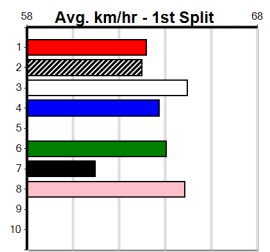

Horsham

5

11:44AM

(VIC time)

WEBBICON MARINE (1-4 WINS)

Distance: 485m, Race Type: Restricted Win, Total Prizemoney: $3,340
1st: $2,230, 2nd: $690, 3rd: $345, 4th: $75

ASTON IGGY (8) turned in a strong performance to score at Warrnambool last time and he looks very well graded again. MISS VERDANSKY (6) is better than her past two runs and she will appreciate the empty draw. BARRY BALE (2) has the talent

Watchdog Tips: **8** **6** **2** **3** **Bet:** **Win 8**

1

KIWI TO BURN [7] Needs to lead, will get tired, prefer others **$14.00**

BE Bitch Mar-22 Sire: FERNANDO BALE Dam: PRINCESS KIWI Trainer: Lorraine Goodwin (Hamilton)

Owner(s): L Goodwin
Winning Distances: < 300m (0) 300 - 399m (0) 400 - 499m (1) 500 - 599m (0) 600 - 699m (0) > 700m (0)
Winning Weights: 26.1(1)

Run	Pos	Dist	Track	Date	Time	BOB	Margin	1st/2nd (Time)	PIR	Checked	Comment	WR	Split 1	S/P	Grade		
4th	(8)	26.1	400	MTG	R11	07-Mar-24	23.42	22.94	7.00L	NUMEROUS (22.94)			10.92	$8.00	RW		
2nd	(1)	26.4	400	MTG	R3	17-Mar-24	23.25	22.82	3.25L	BARRA BANJO (23.02)			11.03	$2.00	6		
3rd	(5)	26.4	512	MTG	R8	21-Mar-24	30.26	29.65	3.75L	LEKTRA LYANNA (29.99)			4.40	$8.00	RWH		
8th	(4)	26.5	512	MTG	R5	28-Mar-24	30.90	30.07	9.00L	SWEET LYNETTE (30.28)			4.58	$8.50	RWF		
5th	(4)	26.3	390	WBL	R4	01-Apr-24	22.90	22.07	3.00L	SWEET ACES (22.70)	M/37	.	.	W	8.95	$9.00	X67
3rd	(5)	26.4	485	HOR	R9	05-Apr-24	27.99	27.24	1.75L	ALLEY OOP (27.88)	Q/112	.	.	W	6.58	$23.80	X67
8th	(8)	26.3	400	GEL	R11	09-Apr-24	23.76	22.46	17.00	SHAKA GOES BANG (22.64)	S/78	.	.	W	8.88	$9.20	X67H
3rd	(3)	26.5	400	MTG	R1	14-Apr-24	23.34	22.91	2.50L	ASTON VERONA (23.16)			10.84	$14.00	6		

Last 3 wins NOT included above

Run	Pos	Dist	Track	Date	Time	BOB	Margin	1st/2nd (Time)	PIR	Checked	Comment	WR	Split 1	S/P	Grade		
1st	(5)	26.1	400	MTG	R3	28-Jan-24	23.50	22.99	0.25L	CRUSHER (23.52)	0	.	.	SAMP	.	$2.50	M

Box History

Bx	1st	2nd	3rd	4th	5th	6th	7th	8th
1		1						
2								
3			1	1				
4					2			1
5	1	1	2					
6								
7		1	1					
8				3				1

Prize Best Starts Trk/Dts APM $2915.00 NBT 16-1-3-4 1-0-0-1 2152