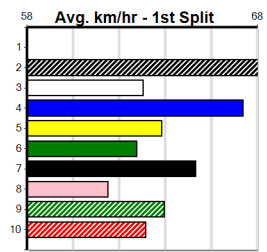

Horsham

NATIONAL GREYHOUND ADOPTION MONTH

1

10:32AM

(VIC time)

Distance: 410m, Race Type: Maiden, Total Prizemoney: $2,535
1st: $1,680, 2nd: $520, 3rd: $260, 4th: $75

BIG SOLOMONA (2) led for a long way when placed on debut and he can go one better today.
RUXTON SPICE (1) is a well bred type and she is drawn to get all the breaks, while NORM'S LUCY (6) showed improvement last time out

Watchdog Tips: **2** **1** **6** **3** **Bet:** Box Trifecta 1,2,3,6 ($10 for 41.67%)

Form Box	Wgt	Dist	Track	Date	Time	BON	Margin	1st/2nd (Time)	PIR	Checked	Comment	WR	Split 1	S/P	Grade
1	RUXTON SPICE [M] Well bred, drawn to get the breaks, danger $4.00														
	BK	Bitch	May-22		Sire: NEED MY MONEYNOW		Dam: SAINT WEST		Trainer: Mark Johnson (Ross Creek)						
	Owner(s): S O'hehir														
	Winning Distances: < 300m (0) 300 - 399m (0) 400 - 499m (0) 500 - 599m (0) 600 - 699m (0) > 700m (0)														
	Winning Weights:														
	Box History														
	Last 3 wins NOT included above														
	Prize Best Starts Trk/Dts APM														
	Box History														
	Prize Best Starts Trk/Dts APM														
2	BIG SOLOMONA [M] Led for a long way on debut, hard to reel in $3.20														
	BK	Dog	Feb-22		Sire: HOUDINI BOY		Dam: ELUSIVE ANAKE		Trainer: Darren Fisher (Lara)						
	Owner(s): FISHOUNDS (SYN), D Fisher, S Fisher														
	Winning Distances: < 300m (0) 300 - 399m (0) 400 - 499m (0) 500 - 599m (0) 600 - 699m (0) > 700m (0)														
	Winning Weights:														
	Box History														
	Last 3 wins NOT included above														
	Prize Best Starts Trk/Dts APM														
	Box History														
	Prize Best Starts Trk/Dts APM														
3	CAL'S CANDY [M] Hard to follow but has the talent, keep safe $7.50														
	BD	Bitch	Dec-21		Sire: HARD STYLE RICO		Dam: AYIA SOPHIA		Trainer: Patricia Smith (Wonwondah)						
	Owner(s): D Jolley														
	Winning Distances: < 300m (0) 300 - 399m (0) 400 - 499m (0) 500 - 599m (0) 600 - 699m (0) > 700m (0)														
	Winning Weights:														
	Box History														
	Last 3 wins NOT included above														
	Prize Best Starts Trk/Dts APM														
	Box History														
	Prize Best Starts Trk/Dts APM														
4	NATURAL GLAMOUR [M] Front runner, too much pace inside, place $9.00														
	BK	Bitch	Jul-21		Sire: KINLOCH BRAE		Dam: NATURAL RHYTHM		Trainer: Greg Turnbull (Crowlands)						
	Owner(s): T Salter														
	Winning Distances: < 300m (0) 300 - 399m (0) 400 - 499m (0) 500 - 599m (0) 600 - 699m (0) > 700m (0)														
	Winning Weights:														
	Box History														
	Last 3 wins NOT included above														
	Prize Best Starts Trk/Dts APM														
	Box History														
	Prize Best Starts Trk/Dts APM														
5	CHARLI MARLEY [M] Still learning, draw is a worry, place best $8.00														
	BK	Bitch	Jul-22		Sire: SH AVATAR		Dam: FAIRYTALE WISH		Trainer: Chloe Dew (Anakie)						
	Owner(s): C Capuano														
	Winning Distances: < 300m (0) 300 - 399m (0) 400 - 499m (0) 500 - 599m (0) 600 - 699m (0) > 700m (0)														
	Winning Weights:														
	Box History														
	Last 3 wins NOT included above														
	Prize Best Starts Trk/Dts APM														
	Box History														
	Prize Best Starts Trk/Dts APM