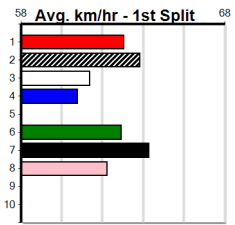

NATIONAL GREYHOUND ADOPTION MON

Distance: 400m, Race Type: Maiden, Total Prizemoney: $1,530
1st: $1,000, 2nd: $320, 3rd: $160, 4th: $50

1
5:42PM
(VIC time)

COLLINDA PEARL (1) is drawn to race on the speed from the outset and could be hard to reel in if she finds the arm. SHOULD NOT HAVE (6) was far from disgraced last start and can challenge. EVIE WONDER (8) has shown enough talent as well.

Watchdog Tips: **1** **6** **8** **7** **Bet:** Trifecta 1,6/1,6,8/1,6,7,8 ($10 - 125%)

Form	Box	Weight	Dist	Track	Date	Time	BON	Margin	1st/2nd (Time)	PIR	Checked	Comment	W/R	Split 1	S/P	Grade	Winning Boxes								
1																		1 6 8 7 Bet: Trifecta 1,6/1,6,8/1,6,7,8 ($10 - 125%)							
1 COLLINDA PEARL [M]																									
<i>Drawn to race on the speed throughout, go close.</i>																									
BK	B				Dec-21		AUSSIE INFRARED		SHE'S A COLLINDA									$2.00							
Trainer: Stephanie Tyler (Boisdale)																									
2nd	(4)	28.2	400	WGL	R2	14-Dec-23	23.30	22.69	0.10LUNSURPASSED (23.30)	Q/11	.	.	.	8.33	$3.50	T3-M	Prize $480.00								
Best NBT																									
Starts 6-0-1-1																									
Trk/Dst 5-0-1-1																									
APM $256																									
Owner(s): S Tyler																									
2 DOONGALLA GAL [M]																									
<i>Well beaten on debut, may need more time.</i>																									
BK	B				Jul-21		FERNANDO BALE		FABREGAL									$5.50							
Trainer: Michael Tharle (Devon Meadows)																									
6th	(4)	25.2	400	WGL	R1	09-Apr-24	23.70	22.19	17.00LBLAZING DINO (22.52)	M/56	.	.	.	8.64	$18.80	M	Prize $0.00								
Best NBT																									
Starts 1-0-0-0																									
Trk/Dst 1-0-0-0																									
APM $0																									
Owner(s): Fluffy Side Up (SYN), A Onley, P Onley, T Thornton																									
3 SIP AND TALK [M]																									
<i>Resuming, too slow early so far, needs luck.</i>																									
BK	B				Mar-21		HOOKED ON SCOTCH		SPARKY GIRL									$15.00							
Trainer: David Baker (Junction Village)																									
7th	(5)	29.2	435	SLE	R2	17-Jan-24	25.90	24.25	17.00LDR. ZEPHER (24.72)	M/767	.	.	.	5.74	$23.20	M	Prize $0.00								
Best FSTD																									
Starts 2-0-0-0																									
Trk/Dst 0-0-0-0																									
APM $0																									
Owner(s): D Baker																									
4 LITTLE ALFIE [M]																									
<i>Yet to show enough talent, tested here.</i>																									
BK	B				Jan-22		DISINTERGRATE		IRONBARK LASS									$21.00							
Trainer: Rosalie Kerr (Caldermeade)																									
6th	(2)	25.7	400	WGL	R4	22-Feb-24	24.10	22.69	12.00LCERSEI'S BOY (23.31)	S/56	.	.	.	8.85	$17.00	M	Prize $0.00								
Best NBT																									
Starts 5-0-0-0																									
Trk/Dst 3-0-0-0																									
APM $0																									
Owner(s): G Connell																									
5 *** VACANT BOX ***																									
Trainer:																									
Owner(s):																									
6 SHOULD NOT HAVE [M]																									
<i>Far from disgraced last time, big show here.</i>																									
BK	D				Feb-22		FABREGAS		YAKI BLUE									$4.20							
Trainer: Rosalie Kerr (Caldermeade)																									
7th	(7)	30.6	400	GEL	R2	22-Mar-24	23.86	22.53	13.00LON SONG ICE (22.96)	S/77	.	.	.	8.97	$23.00	M	Prize $0.00