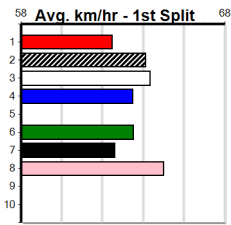

SENNACHIE AT STUD (275+RANK)

Distance: 460m, Race Type: Grade 5, Total Prizemoney: $1,530
1st: $1,000, 2nd: $320, 3rd: $160, 4th: $50

6

7:27PM
(VIC time)

ABYSMAL (2) can show a good turn of foot once balanced and he looks hard to hold out with any luck early on. SMOOTH CRIMINAL (7) has produced good placings in his last 2 starts here and can challenge. LITTLE VENICE (3) has claims as well.

Watchdog Tips: **2** **7** **3** **4** **Bet:** **Win 2**