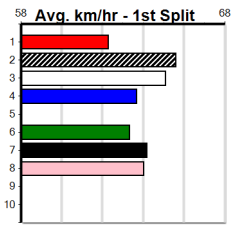

# SPORTSBET GREEN TICKS (275+RANK)

Distance: 400m, Race Type: Mixed 4/5, Total Prizemoney: \$1,530  
1st: \$1,000, 2nd: \$320, 3rd: \$160, 4th: \$50