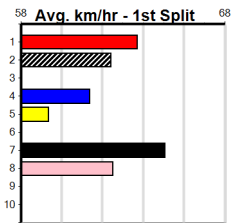

# VIATEK (2-3 WINS)(275+RANK)

Distance: 460m, Race Type: Restricted Win, Total Prizemoney: \$1,530  
1st: \$1,000, 2nd: \$320, 3rd: \$160, 4th: \$50

BOURBON BULLET (7) has the early speed to cross and find the arm in this and she may prove hard to reel in if she does. ANOKE (1) can race on the speed from his gun draw and could be prominent throughout. CATCH A RAINBOW (8) has claims also.