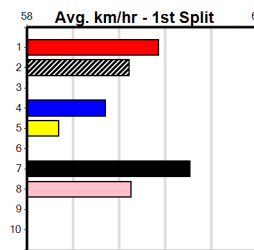

Warragul

11

9:10PM

(VIC time)

VIATEK (2-3 WINS)(275+RANK)

Distance: 460m, Race Type: Restricted Win, Total Prizemoney: $1,530
1st: $1,000, 2nd: $320, 3rd: $160, 4th: $50

BOURBON BULLET (7) has the early speed to cross and find the arm in this and she may prove hard to reel in if she does. ANOKE (1) can race on the speed from his gun draw and could be prominent throughout. CATCH A RAINBOW (8) has claims also.

Watchdog Tips: **7** **1** **8** **5** **Bet:** **Win 7**

1

ANOKE [6] **Can race on the speed from this draw, danger.** **$4.20**

BD Dog Sep-21 Sire: BARCIA BALE Dam: MARLEY SPRITE Trainer: Vincent Daffy (Eumemmerring)

Owner(s): J Daffy

Winning Distances: < 300m (0) 300 - 399m (0) 400 - 499m (1) 500 - 599m (1) 600 - 699m (0) > 700m (0)

Winning Weights: 31.9(1) 32.3(1)

Pos	Dist	Wgt	Track	Date	Time	Margin	1st/2nd (Time)	PIR	Checked	Comment	WR	Split 1	S/P	Grade
5th (5)	31.2	400	WGL	R10	30-Jan-24	23.30	22.39	5.50L WILD CUDDLE (22.93)	S/53			8.63	$9.50	RW
6th (4)	31.5	395	TRA	R10	04-Mar-24	22.70	21.95	11.00 ASTON ANGELO (21.95)	M/446			3.77	$5.20	T3-6
5th (3)	31.4	300	HVL	R3	08-Mar-24	17.06	16.71	2.00L EAGLES FLY ALONE (16.93)	S/8			4.13	$5.40	T3-6
4th (1)	32.4	395	TRA	R9	18-Mar-24	22.69	22.19	7.50L ZAMBEZI (22.19)	M/433			3.98	$2.70	T3-6
4th (5)	32.5	400	WGL	R11	21-Mar-24	23.42	22.63	12.00 PANAMA STORM (22.63)	M/76			8.99	$15.80	X67
6th (5)	33.2	460	WGL	R5	30-Mar-24	26.59	25.97	7.50L DARNUM DESIRE (26.08)	M/344			6.76	$7.20	RW
2nd (4)	33.4	460	WGL	R7	04-Apr-24	26.31	26.18	1.75L TARGET RANGE (26.21)	Q/321			6.71	$11.20	T3-RW
4th (2)	33.0	395	TRA	R5	08-Apr-24	22.73	22.05	3.25L DR. OLIVIA (22.51)	M/633			3.90	$7.90	T3-6

Last 3 wins NOT included above

1st (5)	31.9	525	MEP	R2	22-Nov-23	30.85	30.08	2.25L VIDEO REFEREE (31.00)	M/1111			5.24	$2.20	MH
1st (7)	32.3	450	SHP	R7	14-Dec-23	25.66	25.59	2.75L LET'S PLAY TIP (25.85)	M/11			6.74	$2.50	X67

Box History

Bx	1st	2nd	3rd	4th	5th	6th	7th	8th
1			1	2				
2					2	1		
3					1			
4		1		1	1	1		
5	1			1	1	1		
6								
7	1							
8		1						

Prize Best Starts Trk/Dts APM $4815.00 NBT 17-2-2-1 2-0-1-0 2473

2

NO MORE JOBS [6] **Been well beaten of late, needs it easier.** **$15.00**

BD Dog Jun-21 Sire: FERNANDO BALE Dam: EAU DE VIE Trainer: Frank Italia (Pearcedale)

Owner(s): F Italia

Winning Distances: < 300m (0) 300 - 399m (0) 400 - 499m (1) 500 - 599m (1) 600 - 699m (0) > 700m (0)

Winning Weights: 33.1(1) 33.5(1)

Pos	Dist	Wgt	Track	Date	Time	Margin	1st/2nd (Time)	PIR	Checked	Comment	WR	Split 1	S/P	Grade
5th (5)	33.6	595	SAP	R3	08-Oct-23	35.85	34.58	18.00 MAXIMUM SMILES (34.66)	M/6666			9.88	$10.10	RW
1st (6)	33.5	595	SAP	R9	15-Oct-23	34.76	34.30	0.50L PRETTY HOT (34.79)	Q/1111		SW	9.20	$9.90	RW
2nd (8)	33.8	515	SAP	R3	22-Oct-23	30.29	29.44	4.25L AEROPLANE RICKY (30.00)	M/3322			5.20	$13.20	6G
8th (1)	33.8	595	SAP	R7	29-Oct-23	35.78	34.82	14.00 ERNIE THE BRUTE (34.85)	Q/1468		VO	9.38	$5.70	X67
6th (5)	32.8	595	SAP	R3	07-Nov-23	35.59	33.86	15.00 PRETTY CAPRI (34.60)	M/6666			9.66	$7.70	RW
7th (8)	33.0	595	SAP	R3	10-Dec-23	35.62	34.23	17.00 SHINE A LIGHT (34.45)	M/4477			9.44	$39.10	RW
8th (1)	32.8	595	SAP	R10	24-Dec-23	36.17	34.38	18.00 ULTIMATE JEWEL (34.92)	M/2348		VO	9.48	$6.60	RW
7th (2)	33.9	460	WGL	R7	04-Apr-24	27.21	26.18	15.00 TARGET RANGE (26.21)	M/767		V5	6.99	$19.70	T3-RW

Last 3 wins NOT included above

1st (8)	33.1	460	WGL	R1	21-Mar-23	26.73	26.32	2.75L MANILA HECKLE (26.91)	M/411		SW	6.84	$23.20	M

Box History

Bx	1st	2nd	3rd	4th	5th	6th	7th	8th
1						1	1	2
2			1		1	1	1	
3								1
4				1		3	1	
5					1	1		1
6	1			1				
7			1					
8	1	2			1			1

Prize Best Starts Trk/Dts APM $6430.00 26.73(8)-21/3/23 24-2-2-2 6-1-1-0 1626