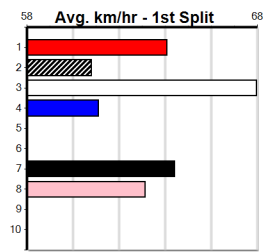

KHANS HOSPITALITY SERVICES (0-1W)(275+)

Distance: 400m, Race Type: Restricted Win, Total Prizemoney: $1,530
1st: $1,000, 2nd: $320, 3rd: $160, 4th: $50

WEARING LEVIS (8) has produced top placings in his last 2 starts and looks hart to beat. GIZMO FLYER (7) can race on the speed from the outset and can challenge. DISCO GIZMO (3) impressed on debut last start.

Watchdog Tips: **8** **7** **3** **6** **Bet:** Trifecta 7,8/3,6,7,8/3,6,7,8 ($10 - 83.33%)

1

DAWN OF DELTA [M] Will need to improve on debut effort, maybe later. **$15.00**
BK Dog Nov-21 Sire: FERNANDO BALE Dam: UNTIL DAWN
Owner(s): Fluffy Side Up (SYN), A Onley, P Onley, T Thornton Trainer: Michael Tharle (Devon Meadows)
Winning Distances: < 300m (0) 300 - 399m (0) 400 - 499m (0) 500 - 599m (0) 600 - 699m (0) > 700m (0)
Winning Weights:
4th (2) 28.4 400 WGL R1 09-Apr-24 23.59 22.19 16.00 BLAZING DINO (22.52) M/43 8.62 $19.40 M
Last 3 wins NOT included above

Box History

Bx	1st	2nd	3rd	4th	5th	6th	7th	8th
1								
2								
3				1				
4								
5								
6								
7								
8								

Prize Best	$75.00
Starts	NBT
Trk/Dts	1-0-0-0
APM	1-0-0-0
	75

2

GARY ON STILTS [7] Likely to be in the back half early, tough ask. **$12.00**
BD Dog Oct-21 Sire: HARD STYLE RICO Dam: BROOKE'S WINGS
Owner(s): T Cantwell Trainer: Jess Grima (Lang Lang)
Winning Distances: < 300m (0) 300 - 399m (0) 400 - 499m (1) 500 - 599m (0) 600 - 699m (0) > 700m (0)
Winning Weights: 35.3(1)
4th (4) 35.6 400 WGL R9 15-Feb-24 23.55 22.72 4.75L LITTLE LIV (23.23) S/77 9.08 $35.40 T3-7
7th (4) 36.0 460 WGL R5 22-Feb-24 26.98 25.88 15.00 DR. KAI (25.98) M/455 6.77 $36.50 X67
2nd (7) 35.3 435 SLE R9 29-Feb-24 25.08 24.72 0.50L BUCKET OF OIL (25.06) M/221 5.42 $29.50 7
8th (5) 35.9 435 SLE R4 07-Mar-24 25.69 24.68 11.00 BRUCE INTENTION (24.95) M/887 5.64 $40.00 7
6th (2) 35.6 400 WGL R4 21-Mar-24 23.48 22.63 12.00 BAIJIU (22.66) S/87 8.86 $43.60 7
6th (6) 36.4 460 WGL R4 28-Mar-24 26.96 25.74 12.00 OUR BOY ROO (26.16) M/655 6.86 $28.50 T3-7
4th (4) 35.9 400 WGL R9 04-Apr-24 23.42 22.65 5.50L HARAJUKU LASS (23.04) M/46 8.75 $17.20 T3-RW
4th (2) 35.8 435 SLE R3 10-Apr-24 25.45 24.59 5.50L DAINTREE VISION (25.08) S/784 5.52 $43.30 7
Last 3 wins NOT included above
1st (3) 35.3 400 WGL R3 09-Jan-24 23.66 22.70 1.5L INTER BEAST BOY (23.75) S/11 8.83 $11.70 T3-M

Box History

Bx	1st	2nd	3rd	4th	5th	6th	7th	8th
1					1			
2								
3	1		1	1				
4		1		2	1	1	2	1
5								1
6						3		
7		1	1					2
8								

Prize Best	$2475.00
Starts	23.66(3)-9/1/24
Trk/Dts	24-1-2-3
APM	10-1-1-2
	1302

3

DISCO GIZMO [M] Impressed on debut last start, chance. **$5.50**
BK Dog Apr-22 Sire: GET IT GIZMO Dam: WONDERFUL WORLD
Owner(s): L De la roche Trainer: Shane Drummond (Heathcote)
Winning Distances: < 300m (0) 300 - 399m (0) 400 - 499m (0) 500 - 599m (0) 600 - 699m (0) > 700m (0)
Winning Weights:
3rd (4) 28.4 390 SHP R1 05-Apr-24 22.47 21.82 6.00L URIAH BALE (22.08) M/22 8.45 $6.80 M
Last 3 wins NOT included above

Box History

Bx	1st	2nd	3rd	4th	5th	6th	7th	8th
1								
2								
3								
4				1				
5								
6								
7								
8								

Prize Best	$260.00
Starts	FSH
Trk/Dts	1-0-0-1
APM	0-0-0-0
	260