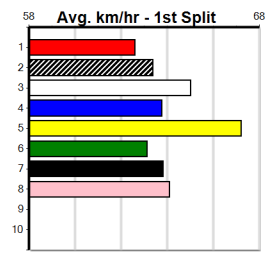

SHIMA SHINE AT STUD (275+RANK)

Distance: 400m, Race Type: Grade 5, Total Prizemoney: $1,530
1st: $1,000, 2nd: $320, 3rd: $160, 4th: $50

MAGIC BEE (5) can set the pace from box rise and after good placings in 3 of her last 4 starts she could get a much deserved win. INFRA LADY (3) can race on the speed early and could be prominent throughout. BEAUTIFUL LIAR (4) can challenge also.

Watchdog Tips: 5 3 4 1 **Bet:** Box Trifecta 1,3,4,5 ($10 for 41.67%)

Form Box	Wgt	Dist	Track	Date	Time	BON	Margin	1st/2nd (Time)	PIR	Checked	Comment	WR	Split 1	S/P	Grade

1

BLUE CHASER [5]

Owner(s): Y Andrews
Winning Distances: < 300m (0) 300 - 399m (4) 400 - 499m (1) 500 - 599m (0) 600 - 699m (0) > 700m (0)
Winning Weights: 29.9(1) 30.0(1) 31.0(2) 31.2(1)

5th (1)	30.8	435	SLE	R9	11-Feb-24	24.60	24.03	8.50L WILD JAZZ (24.03)	S/544	.	.	.	5.29	$23.90	5
7th (3)	30.8	395	TRA	R9	16-Feb-24	22.65	21.99	6.50L FLEX FOR ME (22.20)	M/777	.	.	.	3.90	$37.30	5
6th (2)	30.9	435	SLE	R10	03-Mar-24	24.94	24.41	4.25L MINOLI MAGIC (24.65)	M/455	.	.	.	5.35	$79.90	X45
6th (5)	31.0	395	TRA	R5	08-Mar-24	22.59	21.83	6.50L LITTLE EDWARD (22.16)	M/887	.	.	.	3.86	$17.20	5
5th (7)	31.0	400	WGL	R10	15-Mar-24	23.28	22.84	5.50L AXEDALE PIRATE (22.92)	M/86	.	.	.	8.80	$18.10	5
3rd (6)	31.0	395	TRA	R5	25-Mar-24	22.95	22.47	2.50L BLITZ (22.79)	S/743	.	SW	.	3.92	$10.50	5
7th (7)	30.8	395	TRA	R5	01-Apr-24	23.00	22.27	7.00L RING A DUSTY (22.53)	S/777	.	.	.	3.91	$5.10	T3-5
2nd (4)	30.3	395	TRA	R6	06-Apr-24	22.45	22.30	1.75L ROMP TIN (22.34)	M/332	.	.	.	3.88	$7.10	5

Comes into calculations from this draw, threat.

Sire: NOLEN **Dam:** MUZA'S ANGEL

Trainer: Yvonne Andrews (Kilmany)

Prize Best Starts Trk/Dts APM
23.16(6)-28/12/23
50-5-4-6
8-1-0-1
4043

2

2

SALMA BALE (NSW)[5]

Owner(s): O Cartechini
Winning Distances: < 300m (0) 300 - 399m (0) 400 - 499m (3) 500 - 599m (0) 600 - 699m (0) > 700m (0)
Winning Weights: 27.5(1) 27.9(1) 28.0(1)

6th (3)	27.5	400	GEL	R3	03-Nov-23	23.62	22.75	9.50L SLINGSHOT FLARE (22.98)	M/57	.	.	.	8.81	$16.30	5
F (7)	27.9	390	WBL	R12	16-Nov-23	0.00	21.99	. ZIPPING BOWIE (22.56)	M/4	.	V3	.	8.92	$18.80	5
5th (3)	28.2	390	BAL	R6	04-Dec-23	22.84	22.27	8.50L GAS MAN (22.27)	M/85	.	.	.	8.66	$18.40	T3-5
2nd (8)	27.6	400	MTG	R5	03-Mar-24	23.55	23.01	6.00L NEVADA SALLY (23.15)	M/44	.	.	.	11.03	$10.00	6
4th (2)	27.2	410	HOR	R12	08-Mar-24	23.85	22.92	4.75L SAINT MICK (23.54)	M/44	.	.	.	10.79	$8.80	5
4th (2)	27.8	400	WGL	R12	15-Mar-24	23.15	22.84	2.75L BIG TRUCKER (22.97)	M/45	.	.	.	8.64	$15.40	5
7th (3)	27.8	395	TRA	R5	25-Mar-24	23.21	22.47	6.00L BLITZ (22.79)	M/666	.	.	.	3.82	$15.20	5
6th (8)	27.8	395	TRA	R6	01-Apr-24	23.30	22.27	9.50L WHY NOT JULES (22.64)	M/667	.	.	.	3.86	$16.90	T3-5

Likely to be out the back early, tested.

Sire: JARVIS BALE **Dam:** DAITHY ALLEN

Trainer: Mark Cartechini (Hallam)

Prize Best Starts Trk/Dts APM
$5110.00
NBT
16-3-1-2
1-0-0-0
1727

3