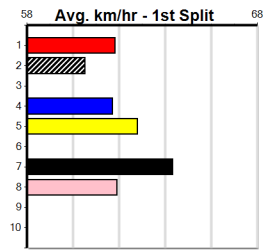

HARD STYLE RICO AT STUD (275+RANK)

Distance: 460m, Race Type: Mixed 6/7, Total Prizemoney: $1,530
1st: $1,000, 2nd: $320, 3rd: $160, 4th: $50

CHESTER CAMPBELL (5) posted a good maiden win here 2 starts back and looks well suited by the small field and extra distance. FAMOUS CLUB (7) was injured last start but looks like the danger if fully fit. JETSON THUNDER (1) has claims as well.

Watchdog Tips: **5** **7** **1** **2** **Bet:** Trifecta 5/1,7/1,7 ($10 - 500%)

1

JETSON THUNDER [7] Smart placings in her last 2 starts, chance. **$3.50**

BK Bitch Oct-21 Sire: BARCIA BALE Dam: JETSON PRINCESS Trainer: Olivia Cartechini (Dandenong Nor)

Owner(s): ASHFORDS (SYN), M Di genova, A Brown, R Vaughan

Winning Distances: < 300m (0) 300 - 399m (0) 400 - 499m (1) 500 - 599m (0) 600 - 699m (0) > 700m (0)

Winning Weights: 25.0(1)

Box	1st	2nd	3rd	4th	5th	6th	7th	8th
1								
2								
3								
4								
5								
6								
7								
8								

Prize Best Starts Trk/Dts APM: $4745.00 NBT 14-1-4-4 2-0-1-1 3315

2

SMOOTH COLLINDA [7] Handy maiden win 2 back but harder here. **$6.00**

F Dog May-22 Sire: ASTON DEE BEE Dam: AUDACIOUS BELL Trainer: Samuel Tyler (Boisdale)

Owner(s): S Tyler

Winning Distances: < 300m (0) 300 - 399m (0) 400 - 499m (1) 500 - 599m (0) 600 - 699m (0) > 700m (0)

Winning Weights: 35.9(1)

Box	1st	2nd	3rd	4th	5th	6th	7th	8th
1								
2								
3								
4								
5								
6								
7								
8								

Prize Best Starts Trk/Dts APM: $1420.00 NBT 5-1-0-2 1-0-0-0 1420

3

*** VACANT BOX ***

Sire: Dam: Trainer:

Owner(s):

Winning Distances: < 300m (0) 300 - 399m (0) 400 - 499m (0) 500 - 599m (0) 600 - 699m (0) > 700m (0)

Winning Weights:

Box History

4

MASTER EDUARDO (SA) [7] ***** SCRATCHED ***** **$8.00**

BK Dog Jan-21 Sire: AUSSIE INFRARED Dam: PRECIOUS DESTINI Trainer: Scott Deppeler (Morwell)

Owner(s): T Whitford

Winning Distances: < 300m (0) 300 - 399m (0) 400 - 499m (1) 500 - 599m (0) 600 - 699m (0) > 700m (0)

Winning Weights: 32.4(1)

Box	1st	2nd	3rd	4th	5th	6th	7th	8th
1								
2								
3								
4								
5								
6								
7								
8								

Prize Best Starts Trk/Dts APM: $4340.00 NBT 57-1-2-10 17-0-1-4 1319

5

CHESTER CAMPBELL [7] Good win here 2 back, small field suits, go close. **$2.40**

BK Dog Mar-22 Sire: TOMMY SHELBY Dam: IN BLUE JEANS Trainer: Peter Craig (Langwarrin)

Owner(s): AMSTEL (SYN), P Craig, L Jennings, N Tracy

Winning Distances: < 300m (0) 300 - 399m (0) 400 - 499m (1) 500 - 599m (0) 600 - 699m (0) > 700m (0)

Winning Weights: 35.1(1)

Box	1st	2nd	3rd	4th	5th	6th	7th	8th
1								
2								
3								
4								
5								
6								
7								
8								

Prize Best Starts Trk/Dts APM: $1320.00 FSTD 4-1-1-0 0-0-0-0 1320