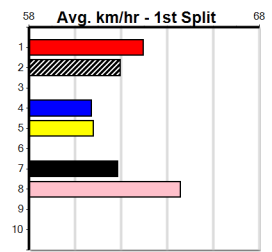

SPORTSBET GO THE BLUE DOG (275+RANK)

Distance: 460m, Race Type: Maiden, Total Prizemoney: $1,530
1st: $1,000, 2nd: $320, 3rd: $160, 4th: $50

EMPTY YOUR MIND (7) can wind up through the middle stages and could be hard to hold out.
PRIMO TONIC (4) has ran smart placings in his last 3 starts and can feature in the finish. HIT A NERVE (1) is well drawn and has early speed.

Watchdog Tips: 7 4 1 2 **Bet:** Win 7

Form Box	Wgt	Dist	Track	Date	Time	BON	Margin	1st/2nd (Time)	PIR	Checked	Comment	W/R	Split 1	S/P	Grade	
1	HIT A NERVE [M] $5.00															
	Well drawn, good mid-race pace, chance here.															
	BK Dog Jan-22 Sire: WHISKEY RIOT Dam: AUSSIE SWAN Trainer: Dermott Prout (Stratford)															
	Owner(s): D Prout															
	Winning Distances: < 300m (0) 300 - 399m (0) 400 - 499m (0) 500 - 599m (0) 600 - 699m (0) > 700m (0)															
	Winning Weights:															
	4th (3) 37.2 400 WGL R1 23-Jan-24 23.56 22.46 12.00 JETSON THUNDER (22.74) M/44 . . . 8.76 $4.10 M															
	2nd (3) 37.3 400 WGL R1 10-Feb-24 23.28 22.63 3.00L PACIFIC BEAUTY (23.07) M/42 . . . 8.77 $4.60 M															
	8th (3) 37.2 435 SLE R1 18-Feb-24 27.06 24.26 31.00 ELLE GEM (24.91) S/888 . . . V0 . 6.71 $21.30 M															
	2nd (4) 37.2 400 WGL R2 14-Mar-24 23.49 22.79 1.5L BRAEMAR MOLLY (23.40) M/33 . . . V3 . 8.66 $4.50 T3-M															
4th (8) 37.2 400 WGL R2 30-Mar-24 23.31 22.74 4.00L HAPPY SHOSHONE (23.03) M/44 . . . . . 8.63 $5.20 M																
Last 3 wins NOT included above																
<table border="1" style="width: 100%; border-collapse: collapse;"> <thead> <tr><th>Bx</th><th>1st</th><th>2nd</th><th>3rd</th><th>4th</th><th>5th</th><th>6th</th><th>7th</th><th>8th</th></tr> </thead> <tbody> <tr><td>1</td><td></td><td></td><td></td><td></td><td></td><td></td><td></td><td></td></tr> <tr><td>2</td><td></td><td></td><td></td><td></td><td></td><td></td><td></td><td></td></tr> <tr><td>3</td><td></td><td>1</td><td></td><td>1</td><td></td><td></td><td></td><td>1</td></tr> <tr><td>4</td><td></td><td>1</td><td></td><td></td><td></td><td></td><td></td><td></td></tr> <tr><td>5</td><td></td><td></td><td></td><td></td><td></td><td></td><td></td><td></td></tr> <tr><td>6</td><td></td><td></td><td></td><td></td><td></td><td></td><td></td><td></td></tr> <tr><td>7</td><td></td><td></td><td></td><td></td><td></td><td></td><td></td><td></td></tr> <tr><td>8</td><td></td><td></td><td></td><td>1</td><td></td><td></td><td></td><td></td></tr> </tbody> </table> <table border="1" style="width: 100%; border-collapse: collapse;"> <tr><td>Prize Best</td><td>$765.00</td></tr> <tr><td>Starts</td><td>FSTD</td></tr> <tr><td>Trk/Dts</td><td>5-0-2-0</td></tr> <tr><td>APM</td><td>0-0-0-0</td></tr> <tr><td></td><td>671</td></tr> </table>																

2	REALITY IS [M] $5.00															
	Smart debut placing, can threaten here.															
	BK Dog Jul-22 Sire: ASTON RUPEE Dam: WHAT A SURPRISE Trainer: Michael Tharle (Devon Meadows)															
	Owner(s): realitylodge (SYN), M Tharle, P Hartley, M Tharle															
	Winning Distances: < 300m (0) 300 - 399m (0) 400 - 499m (0) 500 - 599m (0) 600 - 699m (0) > 700m (0)															
	Winning Weights:															
	3rd (2) 32.3 460 WGL R2 09-Apr-24 26.47 25.60 4.00L I'M BOSSY (26.21) M/465 . . . . . 6.77 $3.10 M															
	Last 3 wins NOT included above															
	<table border="1" style="width: 100%; border-collapse: collapse;"> <thead> <tr><th>Bx</th><th>1st</th><th>2nd</th><th>3rd</th><th>4th</th><th>5th</th><th>6th</th><th>7th</th><th>8th</th></tr> </thead> <tbody> <tr><td>1</td><td></td><td></td><td></td><td></td><td></td><td></td><td></td><td></td></tr> <tr><td>2</td><td></td><td></td><td>1</td><td></td><td></td><td></td><td></td><td></td></tr> <tr><td>3</td><td></td><td></td><td></td><td></td><td></td><td></td><td></td><td></td></tr> <tr><td>4</td><td></td><td></td><td></td><td></td><td></td><td></td><td></td><td></td></tr> <tr><td>5</td><td></td><td></td><td></td><td></td><td></td><td></td><td></td><td></td></tr> <tr><td>6</td><td></td><td></td><td></td><td></td><td></td><td></td><td></td><td></td></tr> <tr><td>7</td><td></td><td></td><td></td><td></td><td></td><td></td><td></td><td></td></tr> <tr><td>8</td><td></td><td></td><td></td><td></td><td></td><td></td><td></td><td></td></tr> </tbody> </table> <table border="1" style="width: 100%; border-collapse: collapse;"> <tr><td>Prize Best</td><td>$260.00</td></tr> <tr><td>Starts</td><td>NBT</td></tr> <tr><td>Trk/Dts</td><td>1-0-0-1</td></tr> <tr><td>APM</td><td>1-0-0-1</td></tr> <tr><td></td><td>260</td></tr> </table>															

3	*** VACANT BOX ***															
	Sire: Dam: Trainer:															
	Owner(s):															
	Winning Distances: < 300m (0) 300 - 399m (0) 400 - 499m (0) 500 - 599m (0) 600 - 699m (0) > 700m (0)															
	Winning Weights:															
	Last 3 wins NOT included above															
	<table border="1" style="width: 100%; border-collapse: collapse;"> <thead> <tr><th>Bx</th><th>1st</th><th>2nd</th><th>3rd</th><th>4th</th><th>5th</th><th>6th</th><th>7th</th><th>8th</th></tr> </thead> <tbody> <tr><td>1</td><td></td><td></td><td></td><td></td><td></td><td></td><td></td><td></td></tr> <tr><td>2</td><td></td><td></td><td></td><td></td><td></td><td></td><td></td><td></td></tr> <tr><td>3</td><td></td><td></td><td></td><td></td><td></td><td></td><td></td><td></td></tr> <tr><td>4</td><td></td><td></td><td></td><td></td><td></td><td></td><td></td><td></td></tr> <tr><td>5</td><td></td><td></td><td></td><td></td><td></td><td></td><td></td><td></td></tr> <tr><td>6</td><td></td><td></td><td></td><td></td><td></td><td></td><td></td><td></td></tr> <tr><td>7</td><td></td><td></td><td></td><td></td><td></td><td></td><td></td><td></td></tr> <tr><td>8</td><td></td><td></td><td></td><td></td><td></td><td></td><td></td><td></td></tr> </tbody> </table>