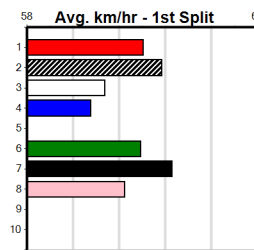

Warragul

1
5:42PM

(VIC time)

NATIONAL GREYHOUND ADOPTION MONTH

Distance: 400m, Race Type: Maiden, Total Prizemoney: $1,530
1st: $1,000, 2nd: $320, 3rd: $160, 4th: $50

COLLINDA PEARL (1) is drawn to race on the speed from the outset and could be hard to reel in if she finds the arm. SHOULD NOT HAVE (6) was far from disgraced last start and can challenge. EVIE WONDER (8) has shown enough talent as well.

Watchdog Tips: **1** **6** **8** **7** **Bet:** Trifecta 1,6/1,6,8/1,6,7,8 ($10 - 125%)

Form Box	Wgt	Dist	Track	Date	Time	BON	Margin	1st/2nd (Time)	PIR	Checked	Comment	WR	Split 1	S/P	Grade
1															
COLLINDA PEARL [M] $2.00															
BK	Bitch			Dec-21					Sire: AUSSIE INFRARED		Dam: SHE'S A COLLINDA		Trainer: Stephanie Tyler (Boisdale)		
Owner(s): S Tyler															
Winning Distances: < 300m (0) 300 - 399m (0) 400 - 499m (0) 500 - 599m (0) 600 - 699m (0) > 700m (0)															
Winning Weights:															
6th (4)	27.0	435	SLE	R2	29-Nov-23	26.37	25.03	17.00	STELLAR CAREER (25.25)	Q/367	.	.	5.35	$5.40	M
3rd (3)	27.7	400	WGL	R3	07-Dec-23	23.54	22.91	1.25L	BOMBER'S DEMON (23.45)	M/33	.	.	8.58	$2.40	M
2nd (4)	28.2	400	WGL	R2	14-Dec-23	23.30	22.69	0.10L	UNSURPASSED (23.30)	Q/11	.	.	8.33	$3.50	T3-M
6= (8)	28.5	400	WGL	R2	21-Dec-23	23.75	22.84	9.50L	PLUTOCRACY (23.10)	M/45	.	.	8.81	$5.40	M
6th (3)	28.5	400	WGL	R1	09-Jan-24	24.07	22.70	13.00	ASTON MARCAY (23.17)	M/46	.	.	8.74	$4.00	T3-M
5th (4)	27.5	400	WGL	R3	04-Apr-24	23.77	22.65	7.00L	VALENCIA TILLY (23.29)	M/66	.	.	9.00	$2.40	T3-M
Last 3 wins NOT included above															
Prize Best Starts Trk/Dts APM															

Box History									
Bx	1st	2nd	3rd	4th	5th	6th	7th	8th	
1									
2									
3									
4			1			1			
5									
6									
7									
8							1		
Prize							$480.00		
Best							NBT		
Starts							6-0-1-1		
Trk/Dts							5-0-1-1		
APM							256		

2															
DOONGALLA GAL [M] $5.50															
BK	Bitch			Jul-21					Sire: FERNANDO BALE		Dam: FABREGAL		Trainer: Michael Tharle (Devon Meadows)		
Owner(s): Fluffy Side Up (SYN), A Onley, P Onley, T Thornton															
Winning Distances: < 300m (0) 300 - 399m (0) 400 - 499m (0) 500 - 599m (0) 600 - 699m (0) > 700m (0)															
Winning Weights:															
6th (4)	25.2	400	WGL	R1	09-Apr-24	23.70	22.19	17.00	BLAZING DINO (22.52)	M/56	.	.	8.64	$18.80	M
Last 3 wins NOT included above															
Prize Best Starts Trk/Dts APM															

Box History									
Bx	1st	2nd	3rd	4th	5th	6th	7th	8th	
1									
2									
3									
4						1			
5									
6									
7									
8									
Prize							$0.00		
Best							NBT		
Starts							1-0-0-0		
Trk/Dts							1-0-0-0		
APM							0		

3															
SIP AND TALK [M] $15.00															
BK	Bitch			Mar-21					Sire: HOOKED ON SCOTCH		Dam: SPARKY GIRL		Trainer: David Baker (Junction Village)		
Owner(s): D Baker															
Winning Distances: < 300m (0) 300 - 399m (0) 400 - 499m (0) 500 - 599m (0) 600 - 699m (0) > 700m (0)															
Winning Weights:															
7th (5)	29.2	435	SLE	R2	17-Jan-24	25.90	24.25	17.00	DR. ZEPHER (24.72)	M/767	.	.	5.74	$23.20	M
6th (5)	30.1	460	WGL	R2	13-Feb-24	26.91	25.79	9.00L	CYCLONE POPPY (26.28)	M/666	.	.	6.81	$84.00	M
Last 3 wins NOT included above															
Prize Best Starts Trk/Dts APM															

Box History									
Bx	1st	2nd	3rd	4th	5th	6th	7th	8th	
1									
2									
3									
4									
5						1	1		
6									
7									
8									
Prize							$0.00		
Best							FSTD		
Starts							2-0-0-0		
Trk/Dts							0-0-0-0		
APM							0