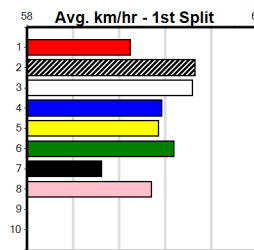

PAUA OF BUDDY AT STUD (275+RANK)

Distance: 400m, Race Type: Mixed 6/7, Total Prizemoney: $1,530
1st: $1,000, 2nd: $320, 3rd: $160, 4th: $50

CONSPIRED (4) posted an explosive straight win 3 starts back and he could prove hard to hold out with and ounce of luck. HARLEY (1) showed speed in her good recent placings and can challenge. UNSURPASSED (8) was a solid winner here 4 back.

Watchdog Tips: 4 1 8 6 Bet: Win 4

HARLEY [7] Showed speed in good recent placings, danger. $3.60
RF Bitch Jan-22 Sire: FERNANDO BALE Dam: SMOKIN' CINDY
Owner(s): Franstail (SYN), R Burns, G Mills, J Mills, M Hummel, A Corrone
Trainer: Gregory Mills (Frankston)

VINNIE'S GAMEL [6] *** SCRATCHED *** $15.00
DKBD Dog Nov-21 Sire: FERNANDO BALE Dam: UNTIL DAWN
Owner(s): J Daffy
Trainer: Joshua Daffy (Eumemmerring)

SHE CAN DREAM [7] Handy placings in her last 2, must respect. $10.00
BK Bitch Apr-21 Sire: FABREGAS Dam: CARELESS COOKIE
Owner(s): O Cartechini
Trainer: Elaine Cartechini (Hallam)

CONSPIRED [6] Explosive straight win 3 back, can go close. $4.20
BK Dog Mar-21 Sire: DELIVER Dam: URANA VEE EIGHT
Owner(s): A Tullio
Trainer: Karen Pitt (Pearcedale)

COLLINDA RISE [6] Good all the way wins in 2 of last 4, must respect $5.50
BK Bitch Sep-21 Sire: BERNARDO Dam: AUDACIOUS BELL
Owner(s): S Tyler
Trainer: Stephanie Tyler (Boisdale)

1

2

3

4

5