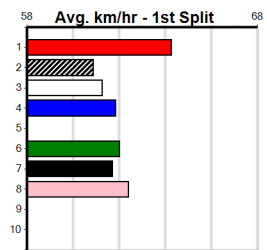

OAKS SUPER BOX FOR HIRE (275+RANK)

Distance: 400m, Race Type: Grade 7, Total Prizemoney: $1,530
1st: $1,000, 2nd: $320, 3rd: $160, 4th: $50

CHIRP THIRD (7) was good at Sandown 3 starts back and he could be the one to beat. SOUTHERN LAW (6) should find this easier than his last few starts and can challenge. JUST LIKE AUDREY (5) may only need to step cleanly to feature.

Watchdog Tips: 7 6 5 4 Bet: Win 7

QUEEN MAGGIE [7] Find this easier than last few, place hopes. $10.00
BK Bitch Feb-21 Sire: BERNARDO Dam: RADIANT ANGEL
Trainer: Leon Lacy (Noble Park)
Winning Distances: < 300m (0) 300 - 399m (1) 400 - 499m (0) 500 - 599m (0) 600 - 699m (0) > 700m (0)
Winning Weights: 26.1(1)
8th (7) 26.6 435 SLE R4 03-Jan-24 25.47 24.42 4.00L IN THE RIOT (25.20) M/664 . . . . 5.49 $14.80 7
2nd (6) 26.8 350 HVL R7 19-Jan-24 19.76 19.66 0.25L ELSIE DREAMING (19.74) Q/2 . . . . 6.65 $5.20 T3-RW
4th (3) 26.7 350 TRA R12 22-Jan-24 20.08 19.81 4.00L SWEET CHEVELLE (19.81) M/54 . . . . 6.82 $3.90 X67
4th (6) 26.9 350 HVL R5 26-Jan-24 19.88 19.05 3.00L BELOW THE CURVE (19.69) S/6 . . . . 6.77 $8.20 T3-RW
7th (4) 26.8 350 TRA R2 31-Jan-24 20.37 19.45 9.50L GALLOPING JIMMY (19.70) S/87 . . . . 6.83 $17.20 X67
7th (7) 26.6 350 TRA R4 18-Mar-24 20.84 20.02 11.00 SPEEDY SWAN (20.12) S/76 . . . . 6.94 $16.10 T3-RW
8th (1) 26.7 395 TRA R4 25-Mar-24 23.61 22.47 14.00 SOMETHING CLEVER (22.64) M/668 . . . . 3.94 $10.00 7
7th (8) 26.9 400 WGL R10 04-Apr-24 23.67 22.65 15.00 BLUE OPAL ROCKS (22.65) S/77 . . . . 9.00 $44.30 T3-7
Last 3 wins NOT included above
1st (1) 26.1 350 TRA R1 11-Dec-23 19.81 19.68 3.00L WHISKEY SPLASH (20.02) M/41 . . . . 6.67 $5.70 M
Prize Best Starts Trk/Dts APM $2060.00 NBT 13-1-1-2 1-0-0-0 984

BANG BANG BANJO (NSW)[7] Can be hit or miss early, will have to hit. $12.00
BK Dog Jan-21 Sire: ZAMBORA BROCKIE Dam: EL RAPIDO
Trainer: Rosalie Kerr (Caldermeade)
Winning Distances: < 300m (0) 300 - 399m (1) 400 - 499m (0) 500 - 599m (0) 600 - 699m (0) > 700m (0)
Winning Weights: 31.5(1)
6th (1) 31.8 390 BAL R2 13-May-23 22.98 22.22 10.00 PEREGRINE FLYER (22.29) S/86 . . SW . 8.74 $35.30 7
6th (3) 30.8 425 BEN R3 21-Jun-23 24.92 24.02 9.00L BEAT THE FALCON (24.30) S/754 . . . . 6.79 $42.20 T3-7
7th (3) 30.9 450 SHP R5 24-Jun-23 26.69 25.73 14.00 ARTEMIS ONE (25.73) S/777 . . V14 . 7.00 $74.20 T3-7
ST (-) 30.2 390 BAL 26-Feb-24 22.79 . . 4.50L Trial Cleared M/11 . . 1of2 . 8.70 . . ST
3rd (8) 31.1 400 GEL R9 12-Mar-24 23.48 22.57 1.75L SCOOPY GRANGE (23.37) M/32 . . . . 8.75 $4.40 7
6th (4) 30.4 400 GEL R4 19-Mar-24 23.68 22.37 19.00 PETE'S ENTITY (22.37) M/76 . . . . 9.02 $17.90 7
2nd (3) 30.1 390 BAL R3 25-Mar-24 22.82 22.25 5.50L SHOT OF FAITH (22.45) M/22 . . . . 8.68 $16.80 T3-7
6th (7) 30.5 400 WGL R3 28-Mar-24 23.93 22.84 16.00 MISS JAZZ (22.84) M/88 . . . . 8.90 $70.30 T3-7
Last 3 wins NOT included above
1st (2) 31.5 340 BUL R2 17-Jan-23 19.43 19.17 2.25L OPTIMUS BRUCE (19.60) 321 . 321 . 3.45 $5.00 M
Prize Best Starts Trk/Dts APM $2130.00 NBT 18-1-1-2 1-0-0-0 513