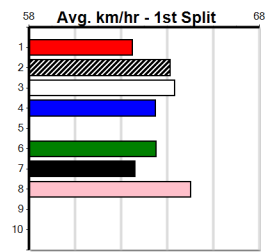

SENNACHIE AT STUD (275+RANK)

Distance: 460m, Race Type: Grade 5, Total Prizemoney: $1,530
1st: $1,000, 2nd: $320, 3rd: $160, 4th: $50

ABYSMAL (2) can show a good turn of foot once balanced and he looks hard to hold out with any luck early on. SMOOTH CRIMINAL (7) has produced good placings in his last 2 starts here and can challenge. LITTLE VENICE (3) has claims as well.

Watchdog Tips: 2 7 3 4 Bet: Win 2

CHI FOOSE [5] *** SCRATCHED *** $8.00
BEF Bitch Jul-20 Sire: AUSSIE INFRARED Dam: SAW BLAZE
Owner(s): S Kipirtidis
Trainer: Stavros Kipirtidis (Cranbourne So)
Winning Distances: < 300m (0) 300 - 399m (1) 400 - 499m (5) 500 - 599m (0) 600 - 699m (0) > 700m (0)
Winning Weights: 26.8(1) 27.1(1) 27.3(1) 27.4(1) 28.0(2)
Race results table with columns: Form, Box, Wgt, Dist, Track, Date, Time, BON, Margin, 1st/2nd (Time), PIR, Checked, Comment, W/R, Split 1, S/P, Grade.

ABYSMAL [5] $4.60
BK Dog May-21 Sire: ASTON KIMETTO Dam: PIETRA ALLEN
Owner(s): G Edwards
Trainer: Gordon Edwards (Cranbourne We)
Winning Distances: < 300m (0) 300 - 399m (1) 400 - 499m (6) 500 - 599m (1) 600 - 699m (0) > 700m (0)
Winning Weights: 31.3(1) 31.7(1) 32.1(1) 32.2(1) 32.4(1) 33.2(1) 34.1(1) 34.2(1)
Race results table with columns: Form, Box, Wgt, Dist, Track, Date, Time, BON, Margin, 1st/2nd (Time), PIR, Checked, Comment, W/R, Split 1, S/P, Grade.

LITTLE VENICE [5] $5.00
BK Bitch Feb-21 Sire: BERNARDO Dam: MIGHTY MATILDA
Owner(s): J Brown
Trainer: John Brown (Nyora)
Winning Distances: < 300m (0) 300 - 399m (0) 400 - 499m (3) 500 - 599m (0) 600 - 699m (0) > 700m (0)
Winning Weights: 29.7(1) 29.8(1) 30.2(1)
Race results table with columns: Form, Box, Wgt, Dist, Track, Date, Time, BON, Margin, 1st/2nd (Time), PIR, Checked, Comment, W/R, Split 1, S/P, Grade.

KID CARNAGE [5] $7.50
BD Dog Sep-21 Sire: ORSON ALLEN Dam: CELEBRITY
Owner(s): Eye Candy (SYN), C Wilk, K Gorman
Trainer: Kristin Tucker (Tanjil South)
Winning Distances: < 300m (0) 300 - 399m (0) 400 - 499m (3) 500 - 599m (0) 600 - 699m (0) > 700m (0)
Winning Weights: 31.7(1) 32.4(1) 32.8(1)
Race results table with columns: Form, Box, Wgt, Dist, Track, Date, Time, BON, Margin, 1st/2nd (Time), PIR, Checked, Comment, W/R, Split 1, S/P, Grade.

*** VACANT BOX ***
Sire: Dam:
Owner(s):
Trainer:
Winning Distances: < 300m (0) 300 - 399m (0) 400 - 499m (0) 500 - 599m (0) 600 - 699m (0) > 700m (0)
Winning Weights:

1

2

3

4

5