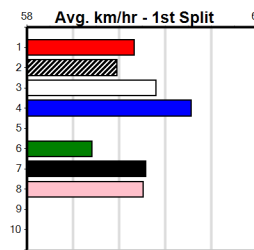

HANRAHAN PLUMBING 300+ RANK)

Distance: 425m, Race Type: Grade 7, Total Prizemoney: $1,530
1st: $1,000, 2nd: $320, 3rd: $160, 4th: $50

SPARKY BLUE (2) posted a solid debut win here 3 starts back and from his good draw looks like the one to beat. KHAN CRAIG (7) will find this much easier than his last few starts and could be right in the finish. NOIR SATIN (3) can challenge with luck

Watchdog Tips: **2** **7** **3** **1** **Bet:** Trifecta 2/1,3,7/1,3,7 ($10 - 166.67%)

1

KISS ME RUBY (QLD)[7] Gun draw, handy debut win 3 back, can threaten. **$4.00**

BK Bitch Jan-22 Sire: FLYING FIRED UP Dam: KISS AN' ROLL Trainer: Thomas Boehmke (Nareewillock)

Owner(s): T Boehmke
Winning Distances: < 300m (0) 300 - 399m (0) 400 - 499m (1) 500 - 599m (0) 600 - 699m (0) > 700m (0)
Winning Weights: 23.5(1)

1st	2nd	3rd	4th	5th	6th	7th	8th	9th	10th	11th	12th	13th	14th	15th	16th	17th	18th	19th	20th
1st (4)	23.5	431	IPS	R1	19-Jan-24	25.36	24.75	2.00L	HILL'S LEGEND (25.50)	1	1	13.61	$3.10	M					
7th (8)	22.3	425	BEN	R1	23-Feb-24	25.51	23.77	17.00	CHARLIE CALAMARI (24.35)	S/888		6.92	$10.80	7					
6th (3)	22.8	410	HOR	R11	29-Mar-24	24.03	23.23	12.00	SWEET CAVIAR (23.23)	M/55		10.82	$13.10	X67					

Last 3 wins NOT included above

Box History

Bx	1st	2nd	3rd	4th	5th	6th	7th	8th
1								
2								
3						1		
4	1							
5								
6								
7								
8							1	

Prize					$1950.00			
Best					NBT			
Starts					3-1-0-0			
Trk/Dts					1-0-0-0			
APM					1170			

2

SPARKY BLUE [7] Solid win here on debut 3 back, one to beat. **$1.60**

BE Dog Jun-22 Sire: FERAL FRANKY Dam: COOL LIMIT Trainer: Robert Douglas (Heathcote)

Owner(s): DOUGLAS ROMANO (SYN), R Douglas, F Romano
Winning Distances: < 300m (0) 300 - 399m (0) 400 - 499m (1) 500 - 599m (0) 600 - 699m (0) > 700m (0)
Winning Weights: 33.8(1)

1st	2nd	3rd	4th	5th	6th	7th	8th	9th	10th	11th	12th	13th	14th	15th	16th	17th	18th	19th	20th
1st (1)	33.8	425	BEN	R2	01-Mar-24	24.15	23.62	2.50L	BARREL DARRYL (24.32)	M/211		6.72	$3.00	M					
6th (7)	34.0	425	BEN	R4	08-Mar-24	24.80	23.69	16.00	DASH OF WHISKY (23.69)	S/777		6.90	$7.20	X67					
8th (8)	33.6	450	SHP	R5	11-Apr-24	26.01	25.34	9.50L	MEPUNGA TILLY (25.35)	S/888	V5	6.86	$6.10	X67					

Last 3 wins NOT included above

Box History

Bx	1st	2nd	3rd	4th	5th	6th	7th	8th
1	1							
2								
3								
4								
5								
6								
7						1		
8								1

Prize					$1680.00			
Best					24.15(1)-1/3/24			
Starts					3-1-0-0			
Trk/Dts					2-1-0-0			
APM					1344			

3

NOIR SATIN [7] Better than his last few starts, chance if steps. **$14.00**

BK Dog Apr-22 Sire: ORSON ALLEN Dam: CULLQUIN CERSEI Trainer: Shara Quinlan (Rushworth)

Owner(s): S Quinlan
Winning Distances: < 300m (0) 300 - 399m (1) 400 - 499m (0) 500 - 599m (0) 600 - 699m (0) > 700m (0)
Winning Weights: 34.2(1)

5th	6th	7th	8th	9th	10th	11th	12th	13th	14th	15th	16th	17th	18th	19th	20th	21st	22nd	23rd	24th
5th (1)	32.4	350	HVL	R5	13-Dec-23	19.97	19.19	5.50L	ROCK THE MARJEN (19.60)	M/7		6.86	$8.40	M					
7th (6)	33.0	450	SHP	R1	18-Dec-23	26.83	25.14	25.00	BELSAR (25.14)	M/477	V14	6.90	$61.50	M					
7th (6)	34.5	300	HVL	R1	10-Mar-24	17.51	16.33	5.00L	NOVEMBER RAIN (17.17)	M/3		4.04	$14.60	M					
1st (2)	34.2	350	HVL	R2	15-Mar-24	19.84	19.53	1.00L	RAGIN' CAJUN (19.89)	M/3		6.76	$4.30	T3-M					
4th (8)	34.2	425	BEN	R3	28-Mar-24	24.84	24.02	9.50L	CAPALA (24.20)	M/333		6.74	$3.00	T3-7					
7th (6)	34.4	450	SHP	R4	04-Apr-24	26.56	25.47	16.00	DEMON KYSAIAH (25.47)	M/877		7.05	$40.40	T3-7					
6th (1)	34.5	450	BAL	R9	10-Apr-24	26.33	25.17	17.00	ASTON LORD (25.20)	M/456		6.73	$103.60	X67H					

Last 3 wins NOT included above

Box History

Bx	1st	2nd	3rd	4th	5th	6th	7th	8th
1								
2	1							
3								
4								
5								
6								3
7								
8				1				

Prize					$1050.00			
Best					NBT			
Starts					7-1-0-0			
Trk/Dts					1-0-0-0			
APM					850