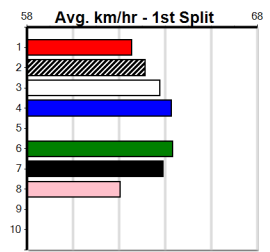

Bendigo
10
8:07PM
(VIC time)

AVARD CIVIL (300+ RANK)

Distance: 425m, Race Type: Mixed 6/7, Total Prizemoney: $1,530
1st: $1,000, 2nd: $320, 3rd: $160, 4th: $50

YOLONDA (7) has been impressive in her last 2 starts and could be the one to beat despite stepping up from maiden class. LITTLE MISS ENVY (4) can show good early speed and could be prominent throughout. CARTEL GLAMOUR (6) has ability as well.

Watchdog Tips: **7** **4** **6** **8** **Bet:** **Win 7**

1

LOVELY ROMEO [6] **Much better suited to a wide draw, needs luck.** **$7.00**
WF Dog Dec-20 Sire: SENNACHIE Dam: WHAT FEELING
Owner(s): UGLIETTA (SYN), J Uglietta, M Uglietta Trainer: Joe Uglietta (Yan Yearn)
Winning Distances: < 300m (0) 300 - 399m (1) 400 - 499m (1) 500 - 599m (0) 600 - 699m (0) > 700m (0)
Winning Weights: 33.7(1) 35.0(1)

3rd	7th	6th	6th	2nd	4th	6th	6th	6th	6th	6th	6th	6th
(7) 34.0 300 HVL R4 19-Jan-24 17.33 16.85 3.00L BLITZ (17.12) M/5 4.12 $56.30 T3-6	(6) 34.0 425 BEN R10 24-Jan-24 25.00 24.14 10.00 RABADA (24.33) S/877 6.92 $57.60 T3-6	(7) 34.1 390 SHP R10 08-Feb-24 22.84 22.17 1.25L THUNDER PIE (22.75) M/21 8.48 $25.80 6G	(6) 34.5 300 HVL R10 16-Feb-24 17.28 16.72 6.00L IRISH BREW (16.89) S/8 4.17 $40.30 T3-6	(8) 34.5 425 BEN R9 28-Feb-24 24.76 24.18 3.00L THAI MOGWAI (24.57) S/322 6.73 $17.50 T3-6	(5) 34.8 390 SHP R3 07-Mar-24 22.79 22.39 5.00L INSUBORDINATE (22.45) S/33 8.66 $27.60 T3-6	(2) 34.8 425 BEN R9 13-Mar-24 24.92 24.00 8.50L EXPRESS PACK (24.34) S/765 6.94 $18.60 T3-6	(2) 34.9 390 SHP R4 21-Mar-24 22.95 22.23 9.00L MARKET MOVES (22.36) S/55 8.78 $31.30 T3-6					

Last 3 wins NOT included above

1st (4) 35.0 400 GEL R1 08-Apr-23 23.24 22.92 0.50L TASMAN HOPE (23.26) S/32 8.77 $3.80 M	1st (8) 33.7 390 SHP R4 12-Oct-23 22.93 22.45 0.10L BACK PAY (22.93) M/12 8.56 $8.50 7

Box History

Bx	1st	2nd	3rd	4th	5th	6th	7th	8th
1		2	1	1	2	2	1	1
2								
3			1	1	1			
4	1	1		2	1	2		2
5				2		1	1	
6			1	1		1	2	1
7			3			3	1	
8	1	1	1		1	1	1	3

Prize Best Starts Trk/Dts APM: $4525.00 NBT 53-2-2-8 8-0-1-0 875

2

SPEEDY FYNN [6] **Steady efforts in last 2 starts, must respect.** **$4.20**
BK Dog Oct-21 Sire: SPEED STAR Dam: LITTLE BERTHA
Owner(s): J Hooke Trainer: Wayne Hooke (Huntly)
Winning Distances: < 300m (0) 300 - 399m (1) 400 - 499m (1) 500 - 599m (0) 600 - 699m (0) > 700m (0)
Winning Weights: 31.7(2)

6th	5th	2nd	6th	6th	7th	6th	6th	6th	6th	6th	6th	6th
(5) 31.9 390 SHP R3 29-Feb-24 22.99 22.06 14.00 REDEEM THIS (22.07) S/86 9.06 $14.40 6G	(1) 31.6 450 SHP R4 05-Mar-24 25.96 25.29 10.00 KRACKEN DEMON (25.29) S/445 6.72 $12.10 X67	(4) 32.2 425 BEN R9 13-Mar-24 24.48 24.00 2.00L EXPRESS PACK (24.34) M/222 6.70 $3.80 T3-6	(6) 31.8 450 SHP R7 21-Mar-24 25.87 25.54 5.00L ASTON APATITE (25.54) M/436 6.73 $14.60 T3-RW	(6) 31.9 425 BEN R9 28-Mar-24 24.89 24.02 10.00 WEDLOCK (24.21) M/546 6.68 $21.50 T3-RW	(2) 32.1 450 SHP R6 04-Apr-24 26.16 25.47 6.00L DETRIOT (25.77) M/556 6.80 $8.90 T3-6	(3) 31.9 425 BEN R9 10-Apr-24 24.55 24.18 5.50L GUNAI LILLY (24.18) M/333 6.72 $11.40 T3-6	(6) 32.0 425 BEN R9 14-Apr-24 24.79 24.03 9.50L COCONUT MIA (24.15) M/645 6.92 $6.00 T3-6					

Last 3 wins NOT included above

1st (4) 31.7 390 SHP R2 18-Jan-24 22.58 22.46 2.00L TASSIE TIME (22.71) M/11 8.48 $6.80 T3-M	1st (8) 31.7 425 BEN R10 03-Feb-24 24.24 23.98 1.25L WILD ROVER (24.32) M/211 6.63 $10.20 7

Box History

Bx	1st	2nd	3rd	4th	5th	6th	7th	8th
1					1			1
2		1		2		1		
3				1				
4	1	1		1		1		
5						1		
6			2	2		1	1	
7			1					1
8	1							

Prize Best Starts Trk/Dts APM: $3690.00 24.24(8)-3/2/24 22-2-2-3 11-1-1-3 2172