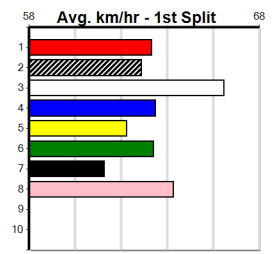

Bendigo
12
8:43PM
(VIC time)

SHIMA SHINE AT STUD (300+ RANK)

Distance: 425m, Race Type: Grade 5, Total Prizemoney: $1,530
1st: $1,000, 2nd: $320, 3rd: $160, 4th: $50

ZIPPY WIESMAN (4) has shown good early speed in his recent placings and he could lead from go to whoa in this. PRINCESS GYPSY (5) can wins up through the middle stages and could be the danger. PURE PROMISE (8) can race in a forward position.

Watchdog Tips: **4** **5** **8** **2** **Bet:** **Quinella 4/5 ($10 for 1000%)**

ON THE GINS [5] **$15.00**

BK Bitch **May-20** **Been well beaten in recent times, tested here.**

Owner(s): D Schwarz **Sire: JIMMY NEWOB Dam: ALPHA PHOEBE** **Trainer: David Schwarz (Dallas)**

Winning Distances: < 300m (0) 300 - 399m (6) 400 - 499m (0) 500 - 599m (0) 600 - 699m (0) > 700m (0)

Winning Weights: 24.9(1) 25.0(1) 25.1(1) 25.2(1) 25.4(1) 26.1(1)

Box	1st	2nd	3rd	4th	5th	6th	7th	8th
1								
2								
3								
4								
5								
6								
7								
8								

6th (5) 25.2 300 HVL R11 01-Dec-23 17.38 16.80 3.5L CAILAH'S CREW (17.13) M/2 . . . . 3.92 $3.50 T3-5
8th (7) 26.2 350 HVL R5 05-Mar-24 19.96 19.19 9.50L TURBULENT (19.30) M/7 . . . . 6.82 $65.00 5H
7th (8) 26.2 300 HVL R12 08-Mar-24 17.30 16.71 6.00L CITI FIELD (16.90) M/8 . . . . 4.07 $6.80 T3-5
4th (2) 26.3 400 GEL R12 18-Mar-24 23.39 22.63 7.00L MY MATE MARTHA (22.91) M/22 . . . . 8.62 $15.50 5
2nd (3) 26.2 390 BAL R12 21-Mar-24 23.12 22.01 9.50L SACRIFICIAL (22.46) M/33 . . SW . 8.95 $7.10 5
8th (8) 26.3 425 BEN R7 26-Mar-24 25.10 23.91 17.00 BUCK SHINES (23.95) M/778 . . SW . 6.76 $20.70 5H
6th (4) 26.5 350 TRA R12 06-Apr-24 21.35 19.91 19.00 UNO PEANUT (20.07) M/77 . . . . 7.07 $25.40 5
6th (8) 26.6 400 WGL R5 11-Apr-24 23.56 22.60 11.00 BRAEMAR SHEENA (22.86) M/43 . . . . 8.75 $20.10 T3-5

Last 3 wins NOT included above

1st (5) 25.1 300 HVL R12 11-Aug-23 16.90 16.89 0.025 SHE'S THE ONE (16.90) M/3 . . . . 4.00 $4.60 T3-5
1st (6) 25.0 395 TRA R6 28-Aug-23 22.66 22.25 1.00L LILLY RUSH (22.73) M/111 . . . . 3.77 $9.20 5
1st (8) 25.2 300 HVL R12 28-Sep-23 16.99 16.85 4.50L BOROUGHS PREMIERS Q/1 . . . . 3.89 $5.00 T3-5

IT'S LUIGI [5] **$21.00**

BD Dog **Nov-20** **Find this easier than his last few, place hopes.**

Owner(s): A Manning **Sire: ZIPPING GARTH Dam: IT'S A WRAP** **Trainer: Amber Manning (Epsom)**

Winning Distances: < 300m (0) 300 - 399m (2) 400 - 499m (2) 500 - 599m (0) 600 - 699m (0) > 700m (0)

Winning Weights: 32.3(2) 32.4(1) 32.5(1)

Box	1st	2nd	3rd	4th	5th	6th	7th	8th
1								
2								
3								
4								
5								
6								
7								
8								

8th (6) 32.3 390 SHP R9 13-Nov-23 22.85 21.88 9.00L WAR TIME NOVELTY (22.22) S/67 . . . . 8.85 $133.80 X45
7th (2) 32.5 390 SHP R5 20-Nov-23 22.88 21.80 15.00 VICTA TARA (21.88) M/77 . . . . 8.85 $94.90 X45
6th (2) 32.7 425 BEN R10 13-Dec-23 24.99 23.93 8.50L MORAINIE MIA (24.40) M/456 . . . . 6.74 $20.70 T3-5
7th (4) 32.8 425 BEN R5 20-Dec-23 25.07 24.00 12.00 SPEEDY MOUSE (24.29) S/646 . . . . 6.80 $49.10 T3-5
7th (6) 33.1 390 SHP R11 28-Dec-23 23.06 22.17 13.00 ZIP UP ANDY (22.17) S/77 . . . . 8.71 $38.30 T3-5
8th (3) 32.3 425 BEN R10 20-Mar-24 25.21 24.11 13.00 SMILING SPANIARD (24.33) M/678 . . . . 6.80 $36.90 5
6th (5) 32.5 425 BEN R11 28-Mar-24 24.86 24.02 9.50L MR. FREDDIE LEE (24.22) M/355 . . . . 6.68 $59.50 T3-5
4th (7) 32.2 425 BEN R12 14-Apr-24 24.81 24.03 4.75L JUICE (24.48) M/533 . . . . 6.84 $19.90 T3-5

Last 3 wins NOT included above

1st (3) 32.3 425 BEN R3 12-Oct-22 24.57 24.13 2.00L TWENTY TWO BLACK (24.71) M/211 . . SW . 6.75 $5.50 T3-7
1st (7) 32.5 425 BEN R11 05-Jul-23 24.70 24.11 2.75L VALOR (24.88) M/111 . . . . 6.72 $3.10 6G
1st (6) 32.4 390 SHP R11 26-Oct-23 22.75 22.36 0.50L PRINCE OF MELTON (22.78) S/21 . . SW . 8.66 $15.30 5