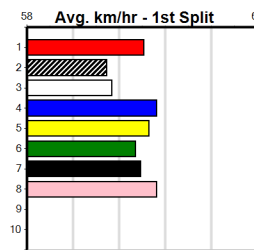

MANNINGS GREYHOUND COMPLEX (300+

Distance: 425m, Race Type: Grade 5, Total Prizemoney: $1,530
1st: $1,000, 2nd: $320, 3rd: $160, 4th: $50

PUSH UP KING (7) recorded a solid Meadows win 4 starts back and he may only need to step on terms to salute in this. BEN OLLIE (4) has shown good speed in his recent wins and could be prominent throughout. ALWAYS MY WAY (8) can challenge also.

Watchdog Tips: **7** **4** **8** **1** **Bet:** **Box Trifecta 1,4,7,8 ($10 for 41.67%)**

1

CRACKERJACK BERN [5] **Good win from this draw 3 back, can threaten.** **$10.00**

BK Dog Nov-20 Sire: BERNARDO Dam: MAXIMUM OAKS Trainer: Craig Davis (Melton West)

Owner(s): C Davis

Winning Distances: < 300m (0) 300 - 399m (1) 400 - 499m (4) 500 - 599m (0) 600 - 699m (0) > 700m (0)

Winning Weights: 28.6(1) 28.7(1) 28.8(1) 29.3(1) 29.5(1)

Form	Box	Wgt	Dist	Track	Date	Time	BON	Margin	1st/2nd (Time)	PIR	Checked	Comment	WR	Split 1	S/P	Grade
6th	(5)	29.4	515	SAP	R12	21-Jan-24	30.73	29.40	20.00 MINTER FROST (29.40)	M/3345	.	.	.	5.32	$48.20	X45
6th	(5)	29.3	400	GEL	R6	30-Jan-24	23.50	22.70	10.00 BELLA SUGAR (22.83)	M/77	.	.	.	8.90	$20.20	T3-5
6th	(6)	29.2	460	GEL	R8	06-Feb-24	26.54	25.59	6.00L CLARETOWN SADIE (26.14)	M/445	.	.	.	6.76	$56.70	5
2nd	(1)	29.1	400	GEL	R5	20-Feb-24	23.08	22.58	1.5L GAS MAN (22.98)	Q/21	.	.	.	8.55	$41.20	T3-5
6th	(3)	29.0	450	BAL	R8	26-Feb-24	26.21	25.58	8.00L SPARTAN LEGEND (25.68)	Q/476	.	.	.	6.80	$38.60	T3-5
1st	(1)	29.5	390	BAL	R5	11-Mar-24	22.51	22.26	2.00L BATTLE AXLE (22.64)	Q/32	.	SW	.	8.73	$7.30	T3-5
6th	(7)	29.5	400	GEL	R8	18-Mar-24	23.10	22.63	3.75L VOLT BALE (22.84)	M/55	.	.	.	8.56	$28.60	5
6th	(6)	30.0	425	BEN	R8	10-Apr-24	24.86	24.18	7.00L ALL DAMIRO (24.39)	M/577	.	.	.	6.74	$13.20	T3-5

Last 3 wins NOT included above

1st	(5)	28.8	425	BEN	R9	02-Aug-23	24.48	23.91	0.50L AUSTON FINLAY (24.50)	M/111	.	.	.	6.68	$4.70	7
1st	(2)	28.6	400	GEL	R4	30-Oct-23	23.52	22.60	1.00L DANTE BALE (23.58)	Q/64	.	.	.	8.93	$12.60	6G
1st	(3)	29.3	450	BAL	R7	15-Jan-24	25.72	25.36	0.75L TORNADO TAHLIA (25.76)	Q/222	.	.	.	6.68	$21.80	T3-5

Box History

Box	1st	2nd	3rd	4th	5th	6th	7th	8th
1	1	2	1	1	1	1	1	1
2	1	2						
3	1	1	1	1	1	2		1
4		1			2	1		
5	1	1					3	3
6		2	1		1	3	1	
7	1	1	1	1	1	1		
8		1	2	2	1	1		

Prize Best Starts Trk/Dts APM: $10510.00, 24.48(5)-2/8/23, 49-5-9-5, 4-1-0-1, 2959