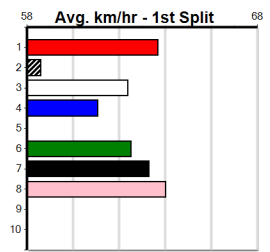

SPORTSBET MAKE IT A MULTI (300+ RANK)

Distance: 425m, Race Type: Grade 6, Total Prizemoney: $1,530
1st: $1,000, 2nd: $320, 3rd: $160, 4th: $50

BUSHMAN'S ARCHIE (8) has posted good wins in 2 of his last 4 starts and he looks hard to hold out again here. NOT FORGIVEN (1) was a smart all the way winner 4 starts back and can challenge from her gun draw tonight.

Watchdog Tips: **8** **1** **2** **6** **Bet:** **Win 8**

1

Form Box	Wgt	Dist	Track	Date	Time	BON	Margin	1st/2nd (Time)	PIR	Checked	Comment	W/R	Split 1	S/P	Grade
NOT FORGIVEN [6]															
Smart all the way win 4 back, major player. $6.50															
BK Bitch Jan-22 Sire: MEPUNGA BLAZER Dam: TROUBLE BREWING Trainer: David Schwarz (Dallas)															
Owner(s): D Schwarz															
Winning Distances: < 300m (0) 300 - 399m (1) 400 - 499m (1) 500 - 599m (0) 600 - 699m (0) > 700m (0)															
Winning Weights: 28.3(1) 28.6(1)															
4th (1)	28.5	390	SHP	R9	15-Feb-24	22.61	22.34	3.00L SANDY CABANG (22.42)	M/34	.	.	.	8.74	$7.50	7
6th (7)	28.7	400	WGL	R2	24-Feb-24	23.40	22.38	6.50L VONNIE LEE (22.97)	M/46	.	.	.	8.71	$16.40	7
2nd (8)	28.5	390	SHP	R10	05-Mar-24	22.53	22.11	1.25L MARKET MOVES (22.45)	M/22	.	.	.	8.80	$12.00	7
4th (8)	28.6	400	GEL	R10	12-Mar-24	23.29	22.57	3.75L MALA ANGEL (23.04)	S/33	.	.	.	8.55	$13.60	7
1st (4)	28.6	400	GEL	R10	18-Mar-24	22.89	22.63	3.25L FERGUS BALE (23.11)	Q/11	.	.	.	8.45	$9.90	X67
6th (3)	29.1	425	BEN	R2	26-Mar-24	24.85	23.91	11.00 DUCHESS GEORGIA (24.09)	M/476	.	.	.	6.68	$5.10	6G
8th (6)	29.3	400	WGL	R10	30-Mar-24	23.37	22.74	7.00L DAWNY BY NAME (22.89)	M/78	.	.	.	8.75	$18.60	6G
5th (8)	28.8	395	TRA	R4	06-Apr-24	22.82	22.30	6.00L BRAEMAR ELSIE (22.42)	M/546	.	VO	.	3.79	$25.60	X67
Last 3 wins NOT included above															
1st (4)	28.3	390	SHP	R2	14-Dec-23	22.85	22.21	6.00L MUNAKKA (23.27)	M/21	.	.	.	8.70	$2.90	M
Prize Best Starts Trk/Dts APM															
$2660.00 NBT 16-2-1-1 3-0-0-0 1870															

2

2

Form Box	Wgt	Dist	Track	Date	Time	BON	Margin	1st/2nd (Time)	PIR	Checked	Comment	W/R	Split 1	S/P	Grade
QUANTUM'S DREAM (SA)[6]															
Good effort to score last start, chance if steps. $4.20															
BK Bitch Feb-22 Sire: SPRING GUN Dam: MAIN EXIT Trainer: Paul Cusack (Mount Cottrell)															
Owner(s): P Cusack															
Winning Distances: < 300m (0) 300 - 399m (2) 400 - 499m (0) 500 - 599m (0) 600 - 699m (0) > 700m (0)															
Winning Weights: 28.5(1) 29.5(1)															
4th (6)	28.5	305	MTG	R4	04-Jan-24	18.21	17.66	4.00L TAMBORINE GIRL (17.93)	.	.	.	.	5.93	$4.00	RW
6th (3)	28.6	400	MTG	R7	11-Jan-24	23.94	23.12	11.00 CADILLAC BELLE (23.17)	.	.	.	.	11.15	$11.00	RW
7th (7)	29.3	400	MTG	R11	29-Feb-24	24.15	23.23	12.00 STARVIN' MARVIN (23.32)	.	.	.	.	11.34	$10.00	RW
2nd (3)	29.8	305	MTG	R2	14-Mar-24	17.88	17.69	2.50L CADILLAC LANDAU (17.69)	0	.	.	.	5.80	$5.50	RW
7th (6)	29.4	400	MTG	R4	28-Mar-24	24.24	23.32	10.00 WINDS TO BURN (23.55)	.	.	.	.	11.50	$4.60	RW
8th (7)	29.4	390	WBL	R3	01-Apr-24	23.65	22.07	16.00 FINLEY BALE (22.59)	M/88	.	VO	.	9.44	$33.10	X67
5th (8)	29.4	305	MTG	R2	04-Apr-24	18.19	17.75	6.50L HERE FOR GLORY (17.75)	.	.	.	.	5.92	$5.50	RW
1st (6)	29.5	305	MTG	R3	11-Apr-24	17.73	17.59	4.75L SAINT SALLY (18.07)	.	.	.	.	5.84	$6.00	RW
Last 3 wins NOT included above															
1st (7)	28.5	305	MTG	R3	07-Dec-23	17.93	17.58	6.50L MELODY BAY (18.37)	0	.	SAMP	.	5.86	$10.00	M
Prize Best Starts Trk/Dts APM															
$1380.00 FSH 9-2-1-0 0-0-0-0 978															

3