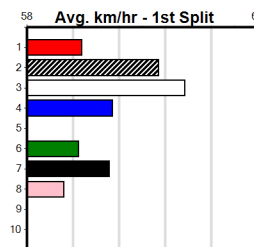

SPORTSBET BET WITH MATES (300+ RANK)

Distance: 425m, Race Type: Maiden, Total Prizemoney: $1,530
1st: $1,000, 2nd: $320, 3rd: $160, 4th: $50

MEMPHIS RAINS (2) has ran good placings in 4 of his 5 starts to date and he looks set to break his maiden status here. MCIVOR ALFY (4) has ran handy placings in 2 of his last 3 and looks like the danger. WESTERN FEEL (8) has shown ability of late.

Watchdog Tips: **2** **4** **8** **6** **Bet:** **Box Trifecta 2,4,6,8 ($10 for 41.67%)**

1

REGAL PHONIC [M] **Slow out and can push wide, looks risky here.** **$21.00**

BK Bitch Jun-21 Sire: ASTON DEE BEE Dam: ACOUSTIC LEE Trainer: Shara Quinlan (Rushworth)

Owner(s): P Quinlan
Winning Distances: < 300m (0) 300 - 399m (0) 400 - 499m (0) 500 - 599m (0) 600 - 699m (0) > 700m (0)
Winning Weights:

Pos	Time	Dist	Wgt	Sex	Age	Date	Time	Time	Margin	1st/2nd (Time)	PIR	Checked	Comment	WR	Split 1	S/P	Grade
3rd (7)	28.6	390	SHP	R1	25-Jan-24	23.14	22.27	10.00	ESPECIAL CHARLIE (22.48)	M/43	.	.	.	.	8.82	$49.10	M
7th (1)	28.7	390	SHP	R2	01-Feb-24	23.27	22.17	4.50L	RUN PEBBLES RUN (22.96)	S/67	.	.	.	.	9.04	$32.20	T3-M
3rd (8)	28.5	390	SHP	R1	08-Feb-24	23.26	22.17	3.00L	MINCHER MAGIC (23.05)	S/44	.	.	.	.	8.94	$19.10	M
8th (2)	28.5	450	SHP	R3	15-Feb-24	26.72	25.58	14.00	RUN LEXI RUN (25.79)	S/888	.	.	.	.	7.81	$28.30	M
8th (8)	28.1	390	SHP	R1	19-Feb-24	23.41	22.13	19.00	ASTON APATITE (22.13)	S/88	.	.	.	.	9.03	$47.70	M
4th (8)	27.6	390	SHP	R1	05-Mar-24	22.89	22.11	6.00L	MARKET STACEY (22.47)	M/54	.	.	.	.	8.97	$15.40	M
8th (2)	27.6	390	SHP	R2	21-Mar-24	23.35	22.23	12.00	BUSHMAN'S ARCHIE (22.52)	S/77	.	.	.	.	9.25	$99.60	T3-M
6th (7)	27.2	390	SHP	R2	05-Apr-24	23.75	21.82	24.00	JOEY TWO TIMES (22.08)	S/66	.	.	.	.	9.15	$90.10	M

Last 3 wins NOT included above

Box History

Bx	1st	2nd	3rd	4th	5th	6th	7th	8th
1								
2						1		2
3								
4							1	
5								
6								
7		1				1		
8		1	1					1

Prize Best	$370.00
Starts	FSH
Trk/Dts	10-0-0-2
APM	0-0-0-0
	232

2

MEMPHIS RAINS [M] **Good placings in 4 of 5 to date, one to beat.** **$2.20**

BK Dog Apr-22 Sire: TOMMY SHELBY Dam: FRANK'S GIRL Trainer: Matthew Lanigan (Rowsley)

Owner(s): UP TO PAR RACING (SYN), T Wieland, J Thwaites, J Lock, B Doukas, B Clarke
Winning Distances: < 300m (0) 300 - 399m (0) 400 - 499m (0) 500 - 599m (0) 600 - 699m (0) > 700m (0)
Winning Weights:

Pos	Time	Dist	Wgt	Sex	Age	Date	Time	Time	Margin	1st/2nd (Time)	PIR	Checked	Comment	WR	Split 1	S/P	Grade
3rd (8)	29.6	410	HOR	R1	05-Mar-24	23.55	22.89	4.50L	BETSY ROSE (23.24)	M/33	.	.	.	.	10.47	$1.50	M
2nd (1)	29.9	450	TRA	R1	22-Mar-24	25.18	24.81	1.5L	FOR PETE'S SAKE (25.09)	M/122	.	.	.	.	6.57	$2.50	MH
3rd (8)	30.1	450	TRA	R2	29-Mar-24	25.48	24.83	7.00L	PLAY THE MINUTES (25.00)	M/433	.	.	.	.	6.79	$6.40	MF
3rd (8)	30.4	460	GEL	R4	02-Apr-24	26.50	26.22	1.75L	RUXTON FLAME (26.38)	M/332	.	.	.	.	6.89	$1.10	M
7th (6)	30.1	525	MEP	R3	10-Apr-24	31.38	29.82	16.00	RECYCLED (30.29)	M/5367	.	.	.	.	5.25	$7.60	MH

Last 3 wins NOT included above

Box History

Bx	1st	2nd	3rd	4th	5th	6th	7th	8th
1		1						
2								
3								
4								
5								
6							1	
7								
8			3					

Prize Best	$2490.00
Starts	FSH
Trk/Dts	5-0-1-3
APM	0-0-0-0
	2438