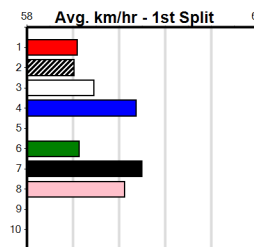

BENDIGO ADVERTISER (300+ RANK)

Distance: 425m, Race Type: Maiden, Total Prizemoney: $1,530
1st: $1,000, 2nd: $320, 3rd: $160, 4th: $50

RAGING ELSA (7) has ran good placings in 2 of her last 4 starts and she looks like the one to beat.
DARRA LAGO (2) has shown some handy mid race pace and could be the danger with luck.
CHOPPER JUICE (1) can get the gun run throughout.

Watchdog Tips: 7 2 1 4 Bet: Trifecta 7/1,2,4/1,2,4 ($10 - 166.67%)

Form Box Wgt Dist Track Date Time BON Margin 1st/2nd (Time) PIR Checked Comment W/R Split 1 S/P Grade

CHOPPER JUICE [M] Drawn to get the gun run throughout, chance. $6.00
Owner(s): G Mitchell
Winning Distances: < 300m (0) 300 - 399m (0) 400 - 499m (0) 500 - 599m (0) 600 - 699m (0) > 700m (0)
Box History table and statistics.

DARRA LAGO [M] Shown some handy mid race pace, main danger. $6.00
Owner(s): A George
Winning Distances: < 300m (0) 300 - 399m (0) 400 - 499m (0) 500 - 599m (0) 600 - 699m (0) > 700m (0)
Box History table and statistics.

NEW ABILITY [M] Been well beaten in recent times, looks unlikely. $21.00
Owner(s): S Manning
Winning Distances: < 300m (0) 300 - 399m (0) 400 - 499m (0) 500 - 599m (0) 600 - 699m (0) > 700m (0)
Box History table and statistics.

ASTON SANUR [M] Can race in a forward position, threat if leads. $10.00
Owner(s): R Borda
Winning Distances: < 300m (0) 300 - 399m (0) 400 - 499m (0) 500 - 599m (0) 600 - 699m (0) > 700m (0)
Box History table and statistics.

*** VACANT BOX ***
Owner(s):
Winning Distances: < 300m (0) 300 - 399m (0) 400 - 499m (0) 500 - 599m (0) 600 - 699m (0) > 700m (0)
Winning Weights:
Box History

1

2

3

4

5