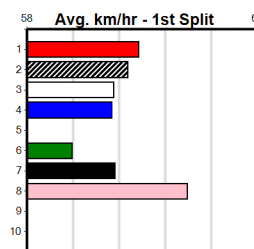

Bendigo

4

6:07PM

(VIC time)

HIP POCKET BENDIGO (0-2 WINS)(300+ RANK)

Distance: 500m, Race Type: Restricted Win, Total Prizemoney: $1,740
1st: $1,150, 2nd: $360, 3rd: $180, 4th: $50

MISS MARCELINE (8) has been racing well in recent times and she has the early speed to lead from go to whoa. PUZZLE AVENUE (7) can hit the line hard in his races and could make his presence felt. AKELA YOUNG (1) can challenge as well.

Watchdog Tips: **8** **7** **1** **3** **Bet:** Quinella 7/8 ($10 for 1000%)

1

AKELA YOUNG [6] **Much easier here than recent outings, chance.** **$7.00**
BK Dog Aug-21 Sire: BARCIA BALE Dam: AKELA CLASS Trainer: Julie Faulknall (Elphinstone)
Owner(s): J Faulknall
Winning Distances: < 300m (0) 300 - 399m (0) 400 - 499m (0) 500 - 599m (2) 600 - 699m (0) > 700m (0)
Winning Weights: 31.8(1) 34.5(1)

Box	1st	2nd	3rd	4th	5th	6th	7th	8th
1								
2								
3								
4								
5								
6								
7								
8								

5th (2) 33.8 525 MEA R2 27-Jan-24 30.61 29.94 4.75L BRONELLY STRIKER (30.29) M/6565 . . . 5.32 $29.20 7
5th (7) 34.1 515 SAP R7 04-Feb-24 30.42 29.33 11.00 AERO RICCARTON (29.70) M/7776 . . . 5.34 $12.20 X67
7th (6) 34.1 525 MEP R3 14-Feb-24 31.07 30.06 12.00 WEBLEC TIARA (30.28) M/7887 . . . 5.36 $21.00 X67H
1st (6) 34.5 500 BEN R9 21-Feb-24 28.63 28.33 1.00L UNCONTESTED (28.69) M/333 . . . 6.74 $3.50 X67
4th (3) 34.5 660 BEN R7 23-Feb-24 38.40 37.42 14.00 UNREAL SPEED (37.42) M/5554 . . . 4.34 $17.00 RWH
7th (3) 34.9 660 BEN R6 01-Mar-24 38.71 38.00 11.00 UNREAL SPEED (38.00) M/7567 . . . 4.30 $78.20 RWF
7th (2) 34.6 600 MEA R3 23-Mar-24 35.59 34.26 16.00 PASS MARK (34.47) M/4477 . . . 9.33 $11.90 X67
6th (3) 34.6 525 MEP R4 03-Apr-24 31.65 29.91 20.00 BUN TORNADO (30.28) M/7666 . . . VO 5.38 $111.60 X67H

Last 3 wins NOT included above

1st (4) 31.8 525 MEP R2 12-Jul-23 30.56 29.88 1.25L MAGICAL STAR (30.64) Q/2222 . . . 5.23 $2.90 M

Prize Best Starts Trk/Dts APM $13720.00 28.63(6)-21/2/24 41-2-8-8 1-1-0-0 4735

2

DESTINI BELLANCA [6] **Steady placing here last start, place hopes again.** **$10.00**
WBE Bitch Sep-21 Sire: DESTINI FIREBALL Dam: DESTINI CATALINA Trainer: Kylie Norton (Craigieburn)
Owner(s): RIVERWALK (SYN), A Palmer, J Rinaldi, E Rinaldi
Winning Distances: < 300m (0) 300 - 399m (0) 400 - 499m (2) 500 - 599m (0) 600 - 699m (0) > 700m (0)
Winning Weights: 26.9(1) 27.0(1)

Box	1st	2nd	3rd	4th	5th	6th	7th	8th
1								
2								
3								
4								
5								
6								
7								
8								

3rd (7) 27.2 450 SHP R7 25-Jan-24 25.97 25.33 5.00L ALFIE ABALONE (25.63) M/754 . . . 7.05 $21.50 RW
4th (6) 27.4 450 SHP R9 01-Feb-24 25.83 25.41 5.50L FINDERS KEEPERS (25.45) M/775 . . . 6.92 $40.70 T3-6
7th (2) 27.4 525 MEP R4 14-Feb-24 30.97 30.06 11.00 SHAKE AND BAKE (30.27) M/6777 . . . 5.29 $72.50 X67H
7= (5) 27.4 450 SHP R5 19-Feb-24 26.06 25.27 8.00L ARGYLE AXLE (25.50) M/888 . . . 7.12 $18.20 6G
4th (7) 27.2 450 SHP R4 09-Mar-24 25.85 25.29 8.50L KRAKEN DEMON (25.29) M/554 . . . 6.84 $26.40 X67
5th (7) 27.4 450 SHP R7 21-Mar-24 25.77 25.54 3.5L ASTON APATITE (25.54) M/854 . . . 6.98 $40.00 T3-RW
5th (6) 27.6 450 BAL R3 27-Mar-24 26.06 24.85 9.50L URANA JASMINE (25.41) M/856 . . . 6.87 $128.40 6G
3rd (8) 27.7 500 BEN R5 10-Apr-24 29.20 28.32 2.75L MYALL MANNERED (29.01) M/433 . . . 6.90 $10.80 T3-RW

Last 3 wins NOT included above

1st (2) 27.0 450 SHP R2 17-Aug-23 25.86 25.36 1.00L DIALED IN (25.92) M/232 . . . SW 6.97 $2.90 T3-M
1st (2) 26.9 450 SHP R9 26-Oct-23 26.29 25.29 0.50L KRAKEN MASK (26.32) M/671 . . . 6.92 $10.90 7

Prize Best Starts Trk/Dts APM $6085.00 NBT 36-2-5-5 11-0-2-3 1864