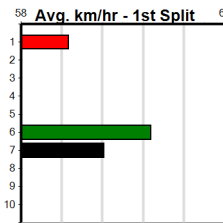

NATIONAL GREYHOUND ADOPTION MON

Distance: 400m, Race Type: Maiden, Total Prizemoney: $2,535
1st: $1,680, 2nd: $520, 3rd: $260, 4th: $75

2

5:27PM

(VIC time)

Watchdog Tips:

0 0 0 0

Bet:

Form	Box	Weight	Dist	Track	Date	Time	BON	Margin	1st/2nd (Time)	PIR	Checked	Comment	W/R	Split 1	S/P	Grade

1 GOT A PULSE [M]
BK D Mar-22 MY REDEEMER HEADSPACE
Trainer: Ian Hopper (Werribee)
ET (-) 31.7 400 GEL 12-Mar-24 22.99 0.01LTrial Cleared M . 1of1 . . $. ET
4th (2) 31.4 425 BEN R10 24-Mar-24 24.18 23.42 3.5LSUPER SEQUIOA (23.94) M/444 . . . 6.74 $29.20 MH
2nd (1) 31.1 460 GEL R3 02-Apr-24 26.52 26.22 1.00LCIRCLE THE GLOBE (26.45) M/233 . . . 6.87 $1.80 M
6th (7) 30.9 460 GEL R1 16-Apr-24 26.61 25.83 7.00LTHUNDERBOLT ROSS (26.14)M/766 . . . 6.90 $3.50 M

Owner(s): I Hopper

Winning Boxes

1	2	3	4	5	6	7	8
Prize							
Best							
Starts							
Trk/Dst							
APM							

2 FAST LEGS [M]
BK B Jun-22 FERAL FRANKY DREAMING
Trainer: Jimmy Holt (Kyneton)
3rd (8) 27.8 350 TRA R2 17-Apr-24 20.30 19.73 3.75LRIO WINTER (20.04) M/43 . . . 6.82 $1.60 M

Owner(s): Gisborne Grumps (SYN), J Grant, J Prater, P Brun

Winning Boxes

1	2	3	4	5	6	7	8
Prize							
Best							
Starts							
Trk/Dst							
APM							

3 BAGGIO [M]
BEBD D Jun-22 FERNANDO BALE PALACE LADY
Trainer: Natalie Pace (Kurunjang)
4th (5) 29.3 300 HVL R3 25-Feb-24 17.20 16.27 5.00LSUN IN CUBA (16.85) M/6 . V60 . 4.06 $7.90 MH

Owner(s): A Marino

Winning Boxes

1	2	3	4	5	6	7	8
Prize							
Best							
Starts							
Trk/Dst							
APM							

4 BLOODLINE [M]
WBK B Aug-22 AUSSIE INFRARED OVER AND AWAY
Trainer: John Barbara (Exford)
Owner(s): OUR SHOUT (SYN), J Callus, M Callus, E Mifsud, J Callus, A Banitsiotis

Winning Boxes

1	2	3	4	5	6	7	8
Prize							
Best							
Starts							
Trk/Dst							
APM							

5 SOUR GIRL [M]
F B May-22 FERNANDO BALE PUNK LASS ROCKS
Trainer: Kyle Brooks (Devon Meadows)
Owner(s): K Peddie

Winning Boxes

1	2	3	4	5	6	7	8
Prize							
Best							
Starts							
Trk/Dst							
APM							

6 CHARLI MARLEY [M]
BK B Jul-22 SH AVATAR FAIRYTALE WISH
Trainer: Chloe Dew (Anakie)
3rd (2) 25.2 410 HOR R3 09-Apr-24 23.91 23.26 2.75LLANKY LARRY (23.73) M/22 . . . 10.54 $12.70 M
4th (4) 25.7 400 GEL R3 16-Apr-24 23.33 22.64 5.50LBLACKPOOL RANGER (22.94)M/76 . . . 8.98 $9.50 M
4th (5) 26.0 410 HOR R1 19-Apr-24 23.95 23.40 2.75LRUXTON SPICE (23.78) M/65 . . . 10.74 $7.40 M
6th (4) 25.9 410 HOR R1 23-Apr-24 23.85 23.26 7.00LTASTE OF HELL (23.39) M/56 . . . 10.65 $29.80 M

Owner(s): C Capuano

Winning Boxes

1	2	3	4	5	6	7	8
Prize							
Best							
Starts							
Trk/Dst							
APM							

7 IMPALA BALE (NSW)[M]
BD D May-22 CHRISTO BALE FRAN BALE
Trainer: Daniel Gibbons (Avalon)
3rd (1) 34.1 390 WBL R1 11-Apr-24 22.50 22.09 1.00LGRACE'S ENTITY (22.43) M/22 . . . 8.80 $1.70 M
3rd (3) 34.4 400 GEL R2 16-Apr-24 23.52 22.64 12.00LSUDOKU CARMELLO (22.69) M/67 . . . 8.89 $4.00 M
7th (8) 34.2 450 BAL R3 22-Apr-24 26.23 25.46 4.75LLYON BALE (25.91) S/875 . . . 7.07 $2.30 T3-M

Owner(s): B Wheeler

Winning Boxes

1	2	3	4	5	6	7	8
Prize							
Best							
Starts							
Trk/Dst							
APM							

8 MISS CHERRY [M]
BK B Jul-22 FERAL FRANKY MISS ROXY
Trainer: Dallan Klemke (Lara)
Owner(s): P Arnott

Winning Boxes

1	2	3	4	5	6	7	8
Prize							
Best							
Starts							
Trk/Dst							
APM							

9 *** NO RESERVE ***

Trainer:
Owner(s):

Winning Boxes

1	2	3	4	5	6	7	8
Prize							
Best							
Starts							
Trk/Dst							
APM							

10 *** NO RESERVE ***

Trainer:
Owner(s):

Winning Boxes

1	2	3	4	5	6	7	8
Prize							
Best							
Starts							
Trk/Dst							
APM