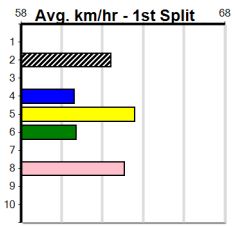

SPORTSBET EVERY DOG HAS ITS DAY

Distance: 400m, Race Type: Maiden, Total Prizemoney: $2,535
1st: $1,680, 2nd: $520, 3rd: $260, 4th: $75

3
5:47PM
(VIC time)

Watchdog Tips: **0 0 0 0** Bet: **.**

Form Box Weight Dist Track Date Time BON Margin 1st/2nd (Time) PIR Checked Comment W/R Split 1 S/P Grade

1 SHAKA UTAH [M]
RBD D Jul-22 FERAL FRANKY GAZER BALE
Trainer: Debbie Bewley (Pentland Hills)
Owner(s): M Bewley

Winning Boxes							
1	2	3	4	5	6	7	8
Prize							$0
Best							FSH
Starts							0-0-0-0
Trk/Dst							0-0-0-0
APM							$0

2 MARAIS BALE (NSW)[M]
BD B May-22 CHRISTO BALE HAE ALLEN

Winning Boxes							
1	2	3	4	5	6	7	8
Prize							$840.00
Best							FSH
Starts							3-0-2-0
Trk/Dst							0-0-0-0
APM							$840

3 MISS PATSY [M]
BK B Jul-22 FERAL FRANKY MISS ROXY
Trainer: Dallan Klemke (Lara)
Owner(s): P Arnott

Winning Boxes							
1	2	3	4	5	6	7	8
Prize							$0
Best							FSH
Starts							0-0-0-0
Trk/Dst							0-0-0-0
APM							$0

4 DINOSAUR [M]
BK D Jul-22 SH AVATAR FAIRYTALE WISH

Winning Boxes							
1	2	3	4	5	6	7	8
Prize							$0.00
Best							FSH
Starts							1-0-0-0
Trk/Dst							0-0-0-0
APM							$0

5 FANCY VANESSA [M]
BK B Mar-22 WEBLEC ACE FANCY FRANCENE

Winning Boxes							
1	2	3	4	5	6	7	8
Prize							$480.00
Best							NBT
Starts							5-0-1-1
Trk/Dst							5-0-1-1
APM							$480

6 SUDOKU JAXON [M]
LTF D Jul-22 FERNANDO BALE STALENBERG

Winning Boxes							
1	2	3	4	5	6	7	8
Prize							$0.00
Best							FSH
Starts							2-0-0-0
Trk/Dst							0-0-0-0
APM							$0

7 BLANK SLATE [M]
BK D Jul-22 FERAL FRANKY MISS ROXY
Trainer: Dallan Klemke (Lara)
Owner(s): P Arnott

Winning Boxes							
1	2	3	4	5	6	7	8
Prize							$0
Best							FSH
Starts							0-0-0-0
Trk/Dst							0-0-0-0
APM							$0

8 PSYCHO BUDDY [M]
BD D Jul-22 SH AVATAR FAIRYTALE WISH

Winning Boxes							
1	2	3	4	5	6	7	8
Prize							$235.00
Best							FSH
Starts							4-0-0-1
Trk/Dst							0-0-0-0
APM							$235

9 *** NO RESERVE ***

Winning Boxes							
1	2	3	4	5	6	7	8
Prize							
Best							
Starts							
Trk/Dst							
APM							

10 *** NO RESERVE ***

Winning Boxes							
1	2	3	4	5	6	7	8
Prize							
Best							
Starts							
Trk/Dst							
APM