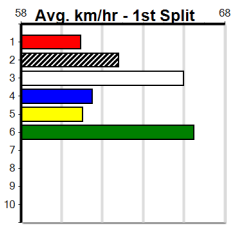

Geelong

MERV JENNINGS SIGNS

Distance: 520m, Race Type: Maiden, Total Prizemoney: $2,860
1st: $1,900, 2nd: $590, 3rd: $295, 4th: $75

4

6:12PM

(VIC time)

Watchdog Tips: 0 0 0 0 **Bet:** .