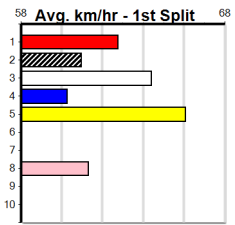

THE BECKLEY CENTRE GEELONG

Distance: 400m, Race Type: Maiden, Total Prizemoney: $2,535
1st: $1,680, 2nd: $520, 3rd: $260, 4th: $75

1
5:07PM
(VIC time)

Watchdog Tips:

0 0 0 0

Bet:

Form Box Weight Dist Track Date Time BON Margin 1st/2nd (Time) PIR Checked Comment W/R Split 1 S/P Grade

1 BLACKPOOL TRIP [M]
F D Jul-22 ASTON RUPEE LOCHINVAR ADORE
Trainer: Adrian Kenyon (Lara)
4th (7) 30.7 400 GEL R4 25-Mar-24 23.16 22.68 5.50L DARK LIGHTNING (22.81) M/23 . . . . 8.59 $9.10 M
6th (7) 31.0 390 BAL R1 14-Apr-24 23.82 22.49 9.50L HERE HUGO (23.19) Q/26 . . . . 8.74 $4.40 M
Owner(s): A Kenyon

Winning Boxes

1	2	3	4	5	6	7	8
Prize							
Best							
Starts							
Trk/Dst							
APM							

2 WINTER BALE (NSW)[M]
WBK B May-22 ALLEN DEED WANNA ALLEN
Trainer: Rebecca Gibbons (Avalon)
6th (2) 32.6 425 BEN R4 24-Mar-24 24.93 23.42 12.00L THIRTY SECONDS (24.10) M/457 . . . . 6.80 $11.80 MH
6th (6) 27.8 410 HOR R1 02-Apr-24 24.41 23.24 12.00L BERYL'S PRIDE (23.61) M/78 . . . . 10.95 $36.00 M
7th (2) 28.0 400 GEL R3 16-Apr-24 23.51 22.64 8.50L BLACKPOOL RANGER (22.94) M/88 . . . . 8.98 $5.00 M
3rd (8) 27.9 390 BAL R1 22-Apr-24 22.77 22.24 1.00L MAJESTIC GEORGE (22.72) S/54 . . . . 8.77 $3.00 T3-M
Owner(s): B Wheeler

Winning Boxes

1	2	3	4	5	6	7	8
Prize							
Best							
Starts							
Trk/Dst							
APM							

3 ODIN BALE (NSW)[M]
BKBD D Mar-22 FERNANDO BALE HOUSTON BALE
Trainer: Luke Harris (Devon Meadows)
5th (8) 32.6 410 HOR R2 09-Apr-24 24.72 23.26 15.00L MISS MARY JO (23.72) M/55 . . . . 10.90 $9.40 MH
3rd (6) 32.7 410 HOR R3 16-Apr-24 23.60 23.10 6.50L YASH BALE (23.17) M/33 . . . . 10.42 $22.00 MF
5th (1) 32.7 400 WGL R2 23-Apr-24 23.19 22.71 6.00L SMOKIN' PADDY (22.80) M/65 . . . . 8.74 $4.90 M
Owner(s): L Harris

Winning Boxes

1	2	3	4	5	6	7	8
Prize							
Best							
Starts							
Trk/Dst							
APM							

4 GLOZE [M]
WF B Feb-22 FERNANDO BALE COSMIC SPARKLE
Trainer: Heath Mcadam (Ocean Grove)
6th (2) 24.8 515 SAP R1 21-Apr-24 31.64 29.30 20.00L DAIN TREE TIGER (30.28) M/2222 . . . . 5.45 $14.00 M
Owner(s): P Groves

Winning Boxes

1	2	3	4	5	6	7	8
Prize							
Best							
Starts							
Trk/Dst							
APM							

5 BROWSER [M]
WBK B May-21 HOOKED ON SCOTCH SMART ZERO
Trainer: Martyn Empson (Pakenham)
2nd (6) 28.5 390 SHP R1 29-Feb-24 22.55 22.06 0.10L MIDNIGHT MASS (22.54) M/12 . . . . 8.51 $4.50 M
4th (8) 29.4 400 GEL R1 09-Mar-24 24.16 22.50 18.00L SUPER SEDAN (22.90) M/43 . . . . 8.90 $7.40 M
2nd (5) 28.7 390 SHP R1 14-Mar-24 22.72 22.13 0.10L FRANKLIN AVENUE (22.72) M/11 . . . . 8.46 $10.00 M
3rd (6) 28.6 400 GEL R2 02-Apr-24 23.10 22.50 0.25L WISE MOVE (23.09) Q/12 . . . . 8.54 $9.90 M
Owner(s): M Empson

Winning Boxes

1	2	3	4	5	6	7	8
Prize							
Best							
Starts							
Trk/Dst							
APM							

6 MISS LUNA [M]
BK B Jul-22 FERAL FRANKY MISS ROXY
Trainer: Dallan Klemke (Lara)
Owner(s): P Arnott

Winning Boxes

1	2	3	4	5	6	7	8
Prize							
Best							
Starts							
Trk/Dst							
APM							

7 LITTLE FLETCHER [M]
BK D Jul-22 FERAL FRANKY MISS ROXY
Trainer: Dallan Klemke (Lara)
Owner(s): P Arnott

Winning Boxes

1	2	3	4	5	6	7	8
Prize							
Best							
Starts							
Trk/Dst							
APM