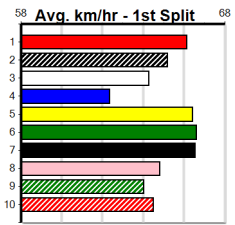

Geelong

FREE ADMISSION TO ALL RACE MEETS

Distance: 400m, Race Type: Grade 5, Total Prizemoney: \$2,925
1st: \$1,950, 2nd: \$600, 3rd: \$300, 4th: \$75

11

8:28PM

(VIC time)

Watchdog Tips: 0 0 0 0 Bet: .

Main table containing race details for 10 races, including race number, name, trainer, horse names, times, odds, and winning boxes. Races include Dinner's On [5], Cortez Bale (NSW)[5], Hail Zeus [5], Uforo Bale (NSW)[5], Slingshot Hooks [5], Maximum Ava [5], Maximum Shanae [5], Dollar Bucks [5], Gray Elliot [5] Res., and Desert Lion [5] Res.