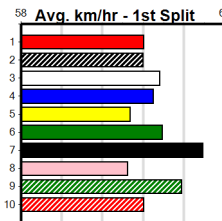

SPORTSBET SAME RACE MULTI

12

8:48PM

(VIC time)

Distance: 400m, Race Type: Grade 5, Total Prizemoney: $2,925
1st: $1,950, 2nd: $600, 3rd: $300, 4th: $75

Watchdog Tips:

0 0 0 0

Bet: