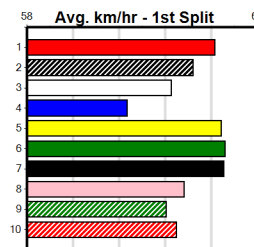

FREE ADMISSION TO ALL RACE MEETS

Distance: 400m, Race Type: Grade 5, Total Prizemoney: $2,925
1st: $1,950, 2nd: $600, 3rd: $300, 4th: $75

Watchdog Tips:

Bet:

Form Box Wgt Dist Track Date Time BON Margin 1st/2nd (Time) PIR Checked Comment W/R Split 1 S/P Grade

DINNER'S ON [5]
BK Dog Jun-21 Sire: MEPUNGA CRUZER Dam: COLDEN STAR
Owner(s): Last Supper (SYN), J Sharp, N Fry
Trainer: Rhys Fry (Tarneit)
Box History table and Prize Best Starts table.

CORTEZ BALE (NSW)[5]
BK Dog Feb-22 Sire: BARCIA BALE Dam: IYLEE BALE
Owner(s): B Wheeler
Trainer: Robert Camilleri (Lara)
Box History table and Prize Best Starts table.

HAIL ZEUS [5]
BK Dog Jan-20 Sire: WORM BURNER Dam: FOREVER MERRY
Owner(s): TYGA RACING (SYN), T Samantzis, A Samantzis
Trainer: Thomas Samantzis (Pentland Hill)
Box History table and Prize Best Starts table.

UFORO BALE (NSW)[5]
F Dog Jul-19 Sire: FERNANDO BALE Dam: PRUE BALE
Owner(s): L Harris
Trainer: Luke Harris (Devon Meadows)
Box History table and Prize Best Starts table.

SLINGSHOT HOOKS [5]
BK Dog Mar-20 Sire: BARCIA BALE Dam: SLINGSHOT GYPSY
Owner(s): J Ferguson
Trainer: Mark McClelland (Lovely Banks)
Box History table and Prize Best Starts table.

1

2

3

4

5