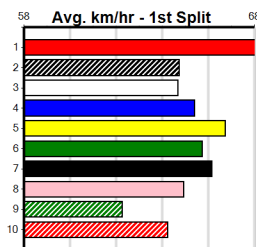

GEELONG PRINTING

Distance: 400m, Race Type: Mixed 6/7, Total Prizemoney: $2,925
1st: $1,950, 2nd: $600, 3rd: $300, 4th: $75

Watchdog Tips: [ ] [ ] [ ] [ ] Bet: [ ]

Table with columns: Form Box, Wgt, Dist, Track, Date, Time, BON, Margin, 1st/2nd (Time), PIR, Checked, Comment, W/R, Split 1, S/P, Grade

BLACKPOOL RANGER [7]
BK Dog Jul-22 Sire: ASTON RUPEE Dam: LOCHINVAR ADORE
Owner(s): A Kenyon
Trainer: Renee Kenyon (Lara)
Winning Distances: < 300m (0) 300 - 399m (0) 400 - 499m (1) 500 - 599m (0) 600 - 699m (0) > 700m (0)
Winning Weights: 33.1(1)
Race results table with columns: Rank, Wgt, Dist, Track, Date, Time, BON, Margin, 1st/2nd (Time), PIR, Checked, Comment, W/R, Split 1, S/P, Grade

Box History table for Blackpool Ranger with columns: Bx, 1st, 2nd, 3rd, 4th, 5th, 6th, 7th, 8th and Prize Best Starts Trk/Dts APM

QUEEN SHAKA [7]
BD Bitch Jul-22 Sire: FERAL FRANKY Dam: GAZER BALE
Owner(s): M Bewley
Trainer: Debbie Bewley (Pentland Hills)
Winning Distances: < 300m (0) 300 - 399m (1) 400 - 499m (0) 500 - 599m (0) 600 - 699m (0) > 700m (0)
Winning Weights: 29.5(1)
Race results table with columns: Rank, Wgt, Dist, Track, Date, Time, BON, Margin, 1st/2nd (Time), PIR, Checked, Comment, W/R, Split 1, S/P, Grade

Box History table for Queen Shaka with columns: Bx, 1st, 2nd, 3rd, 4th, 5th, 6th, 7th, 8th and Prize Best Starts Trk/Dts APM

IF HE COULD [7]
BK Dog Mar-22 Sire: MY REDEEMER Dam: HEADSPACE
Owner(s): J Hopper
Trainer: Julie-anne Hopper (Werribee)
Winning Distances: < 300m (0) 300 - 399m (1) 400 - 499m (0) 500 - 599m (0) 600 - 699m (0) > 700m (0)
Winning Weights: 31.6(1)
Race results table with columns: Rank, Wgt, Dist, Track, Date, Time, BON, Margin, 1st/2nd (Time), PIR, Checked, Comment, W/R, Split 1, S/P, Grade

Box History table for If He Could with columns: Bx, 1st, 2nd, 3rd, 4th, 5th, 6th, 7th, 8th and Prize Best Starts Trk/Dts APM

OUR MATE BEAR [7]
BK Bitch Aug-22 Sire: FLYING RICCIARDO Dam: MISS MORRISSET
Owner(s): The Bears Lucky Seven (SYN), C Hutchison, A Kelly, T Hill, W Whitley
Trainer: David Geall (Lara)
Winning Distances: < 300m (0) 300 - 399m (1) 400 - 499m (0) 500 - 599m (0) 600 - 699m (0) > 700m (0)
Winning Weights: 27.5(1)
Race results table with columns: Rank, Wgt, Dist, Track, Date, Time, BON, Margin, 1st/2nd (Time), PIR, Checked, Comment, W/R, Split 1, S/P, Grade

Box History table for Our Mate Bear with columns: Bx, 1st, 2nd, 3rd, 4th, 5th, 6th, 7th, 8th and Prize Best Starts Trk/Dts APM

SPLIT REEF [6]
BK Dog Feb-21 Sire: FERNANDO BALE Dam: BOQUILLA
Owner(s): R Colquhoun
Trainer: Michael Meyer (Bromley)
Winning Distances: < 300m (0) 300 - 399m (0) 400 - 499m (2) 500 - 599m (0) 600 - 699m (0) > 700m (0)
Winning Weights: 30.4(1) 30.7(1)
Race results table with columns: Rank, Wgt, Dist, Track, Date, Time, BON, Margin, 1st/2nd (Time), PIR, Checked, Comment, W/R, Split 1, S/P, Grade

Box History table for Split Reef with columns: Bx, 1st, 2nd, 3rd, 4th, 5th, 6th, 7th, 8th and Prize Best Starts Trk/Dts APM