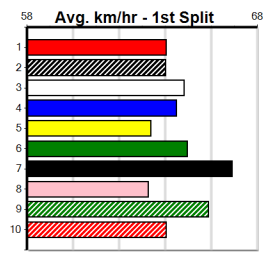

Geelong
12
8:48PM
(VIC time)

SPORTSBET SAME RACE MULTI

Distance: 400m, Race Type: Grade 5, Total Prizemoney: \$2,925
1st: \$1,950, 2nd: \$600, 3rd: \$300, 4th: \$75

Watchdog Tips: [] [] [] [] Bet: []

IBROX COOPER (NSW)[5]
 WF Dog Dec-20 Sire: FERNANDO BALE Dam: MISS IBROX Trainer: Jayden Cassar (Ballarat East)
 Owner(s): J Cassar
 Winning Distances: < 300m (0) 300 - 399m (2) 400 - 499m (4) 500 - 599m (1) 600 - 699m (0) > 700m (0)
 Winning Weights: 28.5(1) 29.0(1) 29.3(1) 29.5(1) 29.7(1) 29.9(2)
 1st (7) 29.7 520 WPK R5 09-Feb-24 30.74 29.69 2.50L BLACK BOOK (30.93) 211 211 5.64 \$4.60 5
 6th (1) 29.0 390 BAL R12 27-Feb-24 22.48 21.65 7.50L MR. BARTENDER (21.97) M/75 . . SW . 8.68 \$10.80 5
 5th (1) 28.6 390 BAL R3 06-Mar-24 22.32 21.78 6.00L ASTON ARETHA (21.93) Q/53 . . . 8.49 \$15.30 5
 4th (8) 28.4 410 HOR R10 19-Mar-24 23.44 23.01 6.00L LAKEVIEW VINCENT (23.04) S/44 . . . 10.52 \$23.40 X45
 5= (8) 28.8 390 BAL R11 27-Mar-24 22.74 21.93 10.00 SPRING AMMO (22.06) M/56 . . . 8.62 \$34.60 5
 5th (4) 29.2 400 GEL R6 02-Apr-24 23.17 22.50 6.00L PERFECT WILLOW (22.76) M/86 . . . 8.73 \$25.40 X45
 8th (5) 29.2 390 BAL R5 10-Apr-24 23.40 21.89 13.00 SPRING BRUMBY (22.52) M/58 . . . 8.71 \$25.80 5
 1st (3) 29.3 400 GEL R6 23-Apr-24 22.56 22.56 2.75L ONE SPARK (22.75) M/21 . . . 8.46 \$6.70 5
Last 3 wins NOT included above
 1st (5) 29.5 410 HOR R3 17-Jan-23 23.37 22.67 2.25L AMIGO RAPIDO (23.52) Q/11 . . SW . 10.38 \$1.80 X67
 1st (3) 29.9 390 BAL R11 23-Jan-23 22.13 22.13 2.75L GAZER'S LANE (22.31) Q/11 . . . 8.42 \$3.30 5
 1st (1) 29.9 410 HOR R12 24-Mar-23 23.18 22.96 2.75L CRACKERJACK JET (23.37) Q/11 . . SW . 10.21 \$2.80 5