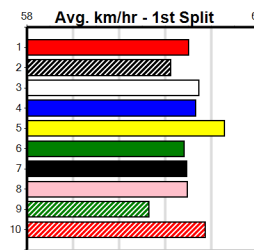

MILLERS MUZZLES

Distance: 460m, Race Type: Grade 5, Total Prizemoney: \$2,925
1st: \$1,950, 2nd: \$600, 3rd: \$300, 4th: \$75

Watchdog Tips:

Bet:

Form Box Wgt Dist Track Date Time BON Margin 1st/2nd (Time) PIR Checked Comment W/R Split 1 S/P Grade