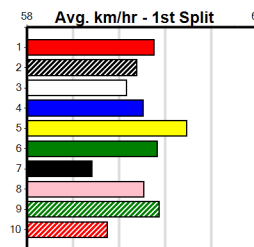

NP ELECTRICAL

Distance: 460m, Race Type: Mixed 6/7, Total Prizemoney: $2,925
1st: $1,950, 2nd: $600, 3rd: $300, 4th: $75

Watchdog Tips:

Bet:

Form Box	Wgt	Dist	Track	Date	Time	BON	Margin	1st/2nd (Time)	PIR	Checked	Comment	WR	Split 1	S/P	Grade

ARTISAN ARTIST [6]
BK Dog Mar-22 Sire: TOMMY SHELBY Dam: ART NOVEAU
Owner(s): CHAMPAGNE PTN (SYN), S Smith, A Langton
Winning Distances: < 300m (0) 300 - 399m (0) 400 - 499m (1) 500 - 599m (1) 600 - 699m (0) > 700m (0)
Winning Weights: 34.1(1) 34.4(1)
1st (4) 34.4 515 SAP R2 25-Feb-24 29.81 29.46 2.25L ENZO ENVY (29.96) M/1111 . . . . 5.20 $7.80 M
3rd (4) 34.4 515 SAP R11 03-Mar-24 30.03 29.28 4.25L GOT THE CASH (29.73) M/4333 . . . . 5.19 $8.00 X67
7th (5) 34.3 525 MEA R1 09-Mar-24 30.80 29.67 9.50L REV NEVILLE (30.14) M/4567 . . . . 5.18 $8.70 X67
6th (5) 34.1 525 MEP R9 20-Mar-24 31.18 30.00 7.50L SHAKE AND BAKE (30.67) M/6766 . . . . 5.35 $4.00 X67
1st (2) 34.1 460 GEL R8 25-Mar-24 25.97 25.97 0.75L WERRIS BALE (26.01) M/211 . . . . 6.68 $3.00 X67
4th (2) 33.9 515 SAN R2 28-Mar-24 30.09 29.45 7.50L DUCKWORTH (29.59) M/6434 . . . . 5.27 $4.90 X67
4th (1) 34.0 515 SAN R2 04-Apr-24 29.97 29.15 3.5L DOCHERTY (29.72) M/4334 . . . . 5.23 $5.70 RW
7th (8) 34.2 460 GEL R2 12-Apr-24 26.67 25.93 7.50L DARK LIGHTNING (26.16) S/457 . . . . 6.87 $3.10 X67
Last 3 wins NOT included above

Box History

Bx	1st	2nd	3rd	4th	5th	6th	7th	8th
1				1				
2	1							
3				1				
4	1		1					
5						1		1
6								
7					1			
8					1			1

Prize Best $4495.00
Starts 25.97(2)-25/3/24
Trk/Dts 10-2-0-1
APM 2-1-0-0 4046

ORYX [6]
F Dog Sep-21 Sire: ZAMBORA BROCKIE Dam: NORDEGREN
Owner(s): E Palma
Winning Distances: < 300m (0) 300 - 399m (0) 400 - 499m (2) 500 - 599m (0) 600 - 699m (0) > 700m (0)
Winning Weights: 35.6(1) 36.0(1)
4th (8) 35.2 525 MEP R2 06-Dec-23 30.68 30.03 8.50L WHODAT SHANLYN (30.10) M/5564 . . . . 5.26 $6.20 7
5th (5) 36.9 400 GEL R10 26-Jan-24 23.11 22.43 7.00L SUNNY'S ALRIGHT (22.63) M/68 . . . . W 8.80 $29.00 X67
6th (2) 37.2 460 GEL R9 09-Feb-24 26.49 25.54 5.50L PICCOLO BALE (26.14) M/555 . . . . 6.95 $8.60 7
2nd (2) 36.2 400 GEL R3 19-Mar-24 22.98 22.37 1.75L PERFECT TONIGHT (22.86) M/23 . . . . 8.71 $3.00 7
1st (1) 36.0 400 GEL R3 26-Mar-24 22.91 22.68 1.25L RIVERDALE CLYDE (23.00) M/55 . . . . 8.57 $3.40 7
3rd (7) 35.5 460 GEL R10 02-Apr-24 26.54 26.22 4.75L SHE'S HARD WORK (26.22) Q/544 . . . . 6.90 $5.60 X67
2nd (8) 35.3 450 BAL R2 07-Apr-24 25.58 24.91 0.50L MAGNET MOVER (25.56) Q/433 . . . . 6.76 $4.20 X67
5th (2) 35.2 450 BAL R9 14-Apr-24 26.39 25.59 5.00L GEORGE JETSON (26.05) S/888 . . . . 6.98 $3.80 X67
Last 3 wins NOT included above

Box History

Bx	1st	2nd	3rd	4th	5th	6th	7th	8th
1	1							
2		1			1	2		
3			1	1				
4								
5					1			
6								
7			1					
8	1	1		1				

Prize Best $4325.00
Starts NBT
Trk/Dts 12-2-2-2
APM 2-0-0-1 2888