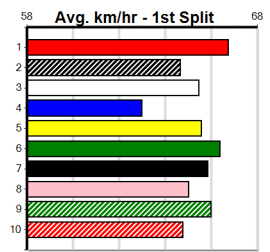

PARKER PUMPS

Distance: 460m, Race Type: Mixed 4/5, Total Prizemoney: $3,360
1st: $2,250, 2nd: $690, 3rd: $345, 4th: $75

Watchdog Tips: ☐ ☐ ☐ ☐ ☐ ☐

Bet:

Form Box Wgt Dist Track Date Time BON Margin 1st/2nd (Time) PIR Checked Comment W/R Split 1 S/P Grade

SECRET REEF [5]
BK Dog Dec-21 Sire: MY REDEEMER Dam: BOQUILLA
Owner(s): M Carter Trainer: Andrea Chapple (Exford)
Winning Distances: < 300m (0) 300 - 399m (5) 400 - 499m (2) 500 - 599m (0) 600 - 699m (0) > 700m (0)
Winning Weights: 32.1(1) 32.6(1) 32.9(1) 33.0(1) 33.5(2) 33.6(1)

4th (4) 33.4 350 HVL R6 18-Feb-24 19.41 19.18 3.5L MYOLA NICK (19.18) M/4 . . . . 6.63 $4.70 X45
2nd (3) 33.3 350 HVL R6 25-Feb-24 19.31 19.12 1.75L DEADLY CLASS (19.20) M/4 . . . SW . 6.65 $3.40 X45
1st (7) 33.0 390 BAL R11 06-Mar-24 21.91 21.78 5.50L SPRING BRUMBY (22.29) M/11 . . . . . 8.30 $9.00 5
4th (1) 32.8 390 SHP R9 11-Mar-24 22.41 21.89 4.50L GUNAI PRINCE (22.09) M/34 . . . . . 8.79 $2.00 X45
2nd (3) 32.6 390 SHP R6 01-Apr-24 22.09 21.79 4.25L RENDO (21.79) M/33 . . . . . 8.35 $7.80 X45
4th (7) 32.7 390 SHP R11 08-Apr-24 22.34 21.71 4.50L MISS HAZEL (22.03) M/45 . . . . . 8.47 $4.00 5
2nd (3) 33.3 390 BAL R4 14-Apr-24 22.56 22.49 0.75L POWER OUT (22.51) M/33 . . . . . 8.56 $4.70 4
1st (3) 32.9 390 SHP R10 22-Apr-24 21.98 21.96 2.75L STARLIGHT MINI (22.16) M/11 . . . SW . 8.35 $3.70 X45

Last 3 wins NOT included above

1st (1) 33.5 300 HVL R3 19-Nov-23 16.64 16.39 3.75L BEST OF COLOUR (16.90) M/1 . . . . . 3.92 $3.10 X67H
1st (6) 33.6 300 HVL R1 17-Dec-23 16.69 16.54 1.00L AUSSIE SUPREME (16.75) M/2 . . . . . 3.91 $2.50 RWH
1st (3) 33.5 400 GEL R7 29-Dec-23 22.83 22.33 0.50L RIVERDALE SOCKS (22.86) M/53 . . . SW . 8.65 $3.40 5

Box History

Bx	1st	2nd	3rd	4th	5th	6th	7th	8th
1	1	2	1					
2	1							
3	3	3						
4				2				
5						1		
6	1	1	1	1	1			
7	1	1	1	1				
8				1				

Prize Best Starts		$19370.00
Trk/Dts		NBT
APM		21-7-6-1
		1-0-0-0
		10566