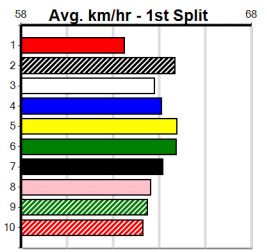

TOPCAT VIDEO PRODUCTIONS

Distance: 520m, Race Type: Grade 5, Total Prizemoney: $3,340
1st: $2,230, 2nd: $690, 3rd: $345, 4th: $75

Watchdog Tips:

Bet:

AT THE LOFT [5]
BDW Dog Apr-22 Sire: FERNANDO BALE Dam: ANGEL DASH
Owner(s): R Gatt
Winning Distances: < 300m (0) 300 - 399m (3) 400 - 499m (1) 500 - 599m (0) 600 - 699m (0) > 700m (0)
Trainer: Rita Gatt (Bannockburn)

BELLA LA VITA [5]
BD Bitch May-21 Sire: HARD STYLE RICO Dam: SACHI
Owner(s): T Deglaitis
Winning Distances: < 300m (0) 300 - 399m (0) 400 - 499m (7) 500 - 599m (1) 600 - 699m (0) > 700m (0)
Trainer: Troy Deglaitis (Moolap)

FIGHTING BOXER [5]
BK Dog Dec-19 Sire: ASTON DEE BEE Dam: DYNA FAME
Owner(s): H Hose
Winning Distances: < 300m (0) 300 - 399m (0) 400 - 499m (3) 500 - 599m (4) 600 - 699m (0) > 700m (0)
Trainer: Cody Hose (Lara)

LITTLE PEG [5]
BD Bitch Jan-21 Sire: FERNANDO BALE Dam: VELOSO
Owner(s): BARTOLO AND EARL (SYN), R Bartolo, C Earl, G Bartolo, L Earl
Winning Distances: < 300m (0) 300 - 399m (0) 400 - 499m (4) 500 - 599m (4) 600 - 699m (0) > 700m (0)
Trainer: Darren Kee (Lara)

MEPUNGA SURPRISE [5]
F Bitch Oct-21 Sire: BARCIA BALE Dam: MEPUNGA ISLA
Owner(s): B Smith
Winning Distances: < 300m (0) 300 - 399m (0) 400 - 499m (0) 500 - 599m (4) 600 - 699m (2) > 700m (1)
Trainer: Jeffrey Britton (Anakie)

1

2

3

4

5