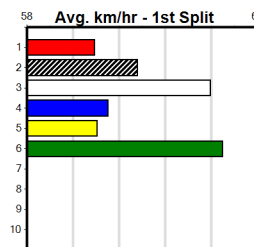

MERV JENNINGS SIGNS

Distance: 520m, Race Type: Maiden, Total Prizemoney: $2,860
1st: $1,900, 2nd: $590, 3rd: $295, 4th: $75

Watchdog Tips: ☐ ☐ ☐ ☐ ☐ Bet:

1

SUMMER SPRITZ [M]
WBK Bitch Jul-22 Sire: FERNANDO BALE Dam: SILKEN Trainer: Angela Langton (Anakie)
Owner(s): T Sharp
Winning Distances: < 300m (0) 300 - 399m (0) 400 - 499m (0) 500 - 599m (0) 600 - 699m (0) > 700m (0)
Winning Weights:
8th (6) 27.0 460 GEL R1 05-Apr-24 27.53 25.51 21.00 SURE OLIVER (26.12) M/768 6.91 $18.00 M
8th (3) 27.2 400 GEL R3 16-Apr-24 23.63 22.64 10.00 BLACKPOOL RANGER M/67 8.92 $18.10 M
5th (5) 27.0 400 GEL R9 23-Apr-24 23.36 22.56 5.50L RIVERDALE TURBO (23.00) M/75 8.88 $3.50 M
Last 3 wins NOT included above

Box History

Bx	1st	2nd	3rd	4th	5th	6th	7th	8th
1								
2								
3								1
4								
5					1			
6								1
7								
8								

Prize Best	$0.00
Starts	FSTD
Trk/Dts	3-0-0-0
APM	0-0-0-0

2

LIVEABLE [M]
BK Bitch Jul-22 Sire: FERNANDO BALE Dam: SILKEN Trainer: Jeffrey Britton (Anakie)
Owner(s): THE WILLY STROLLERS (SYN), J Sharp, M Alexander
Winning Distances: < 300m (0) 300 - 399m (0) 400 - 499m (0) 500 - 599m (0) 600 - 699m (0) > 700m (0)
Winning Weights:
3rd (7) 24.7 525 MEP R1 20-Mar-24 30.68 30.00 6.50L SIMON ALI (30.24) M/2333 5.29 $3.60 M
4th (4) 24.8 525 MEP R1 27-Mar-24 30.69 29.96 6.50L SPIKE SPIEGEL (30.27) M/3444 5.26 $4.60 M
4th (4) 24.8 525 MEP R3 10-Apr-24 30.99 29.82 10.00 RECYCLED (30.29) M/6655 5.30 $19.10 MH
5th (7) 24.8 460 GEL R1 19-Apr-24 26.41 25.58 9.00L THIS TRAIN (25.79) M/775 6.81 $44.40 MH
Last 3 wins NOT included above

Box History

Bx	1st	2nd	3rd	4th	5th	6th	7th	8th
1								
2								
3								
4				2				
5								
6								
7		1			1			
8								

Prize Best	$445.00
Starts	FSTD
Trk/Dts	4-0-0-1
APM	0-0-0-0
	386

3

FLAWS AND SINS [M]
BK Bitch Mar-22 Sire: MY BRO FABIO Dam: ELLA ENCHANTED Trainer: Dallan Klemke (Lara)
Owner(s): D Klemke
Winning Distances: < 300m (0) 300 - 399m (0) 400 - 499m (0) 500 - 599m (0) 600 - 699m (0) > 700m (0)
Winning Weights:
2nd (8) 31.3 515 SAP R2 04-Feb-24 30.11 29.33 2.75L ASTON MEEK (29.93) S/3332 5.25 $3.10 MH
4th (3) 30.9 515 SAN R1 08-Feb-24 30.39 29.19 9.00L DISHY DI (29.78) M/5776 5.26 $5.20 MF
3rd (8) 31.0 595 SAP R4 18-Feb-24 34.94 34.31 4.75L UNREAL SPEED (34.62) M/3233 9.51 $4.70 RW
6th (3) 30.6 595 SAP R3 25-Feb-24 35.25 34.40 9.00L MCNULTY (34.63) M/6666 9.84 $6.60 RW
5th (2) 31.2 715 SAP R10 03-Mar-24 43.08 42.74 5.00L BIG SMOKE FOX (42.74) Q/2344 6.17 $7.10 RW
4th (2) 30.9 680 WGL R4 12-Mar-24 40.54 39.09 2.75L WILD CASH (40.35) M/112 18.73 $18.10 RWH
7th (1) 30.8 680 WGL R5 19-Mar-24 40.14 39.48 9.50L FULL OF REGRETS (39.48) Q/234 18.49 $63.10 RWF
2nd (1) 30.4 460 GEL R1 16-Apr-24 26.26 25.83 1.75L THUNDERBOLT ROSS Q/133 6.63 $4.90 M
Last 3 wins NOT included above

Box History

Bx	1st	2nd	3rd	4th	5th	6th	7th	8th
1		1	1					1
2				1	1			
3				1		1		
4								
5								
6					1			
7								
8		1	1					

Prize Best	$2460.00
Starts	FSTD
Trk/Dts	10-0-2-2
APM	0-0-0-0
	1619