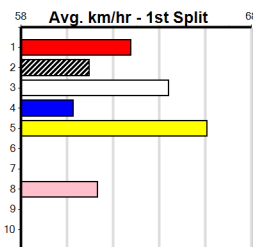

THE BECKLEY CENTRE GEELONG

Distance: 400m, Race Type: Maiden, Total Prizemoney: $2,535
1st: $1,680, 2nd: $520, 3rd: $260, 4th: $75

Watchdog Tips: ☐ ☐ ☐ ☐ ☐ Bet: ☐

Form Box	Wgt	Dist	Track	Date	Time	BON	Margin	1st/2nd (Time)	PIR	Checked	Comment	W/R	Split 1	S/P	Grade

1

BLACKPOOL TRIP [M]
F Dog Jul-22 Sire: ASTON RUPEE Dam: LOCHINVAR ADORE
Owner(s): A Kenyon Trainer: Adrian Kenyon (Lara)
Winning Distances: < 300m (0) 300 - 399m (0) 400 - 499m (0) 500 - 599m (0) 600 - 699m (0) > 700m (0)
Winning Weights:
4th (7) 30.7 400 GEL R4 25-Mar-24 23.16 22.68 5.50L DARK LIGHTNING (22.81) Q/23 8.59 $9.10 M
6th (7) 31.0 390 BAL R1 14-Apr-24 23.82 22.49 9.50L HERE HUGO (23.19) Q/26 8.74 $4.40 M

Last 3 wins NOT included above

Box History

Bx	1st	2nd	3rd	4th	5th	6th	7th	8th
1								
2								
3								
4								
5								
6								
7						1		1
8								

Prize Best	$75.00
Starts	NBT
Trk/Dts	2-0-0-0
APM	1-0-0-0
	75

2

WINTER BALE (NSW)[M]
WBK Bitch May-22 Sire: ALLEN DEED Dam: WANNA ALLEN
Owner(s): B Wheeler Trainer: Rebecca Gibbons (Avalon)
Winning Distances: < 300m (0) 300 - 399m (0) 400 - 499m (0) 500 - 599m (0) 600 - 699m (0) > 700m (0)
Winning Weights:
6th (2) 27.6 425 BEN R4 24-Mar-24 24.93 23.42 12.00 THIRTY SECONDS (24.10) M/457 6.80 $11.80 MH
6th (6) 27.8 410 HOR R1 02-Apr-24 24.41 23.24 12.00 BERYL'S PRIDE (23.61) M/78 10.95 $36.00 M
7th (2) 28.0 400 GEL R3 16-Apr-24 23.51 22.64 8.50L BLACKPOOL RANGER M/88 8.98 $5.00 M
3rd (8) 27.9 390 BAL R1 22-Apr-24 22.77 22.24 1.00L MAJESTIC GEORGE (22.72) S/54 8.77 $3.00 T-3M

Last 3 wins NOT included above

Box History

Bx	1st	2nd	3rd	4th	5th	6th	7th	8th
1								
2							1	1
3								
4								
5								
6						1		
7								
8			1					

Prize Best	$160.00
Starts	NBT
Trk/Dts	4-0-0-1
APM	1-0-0-0
	160

3

ODIN BALE (NSW)[M]
BKBD Dog Mar-22 Sire: FERNANDO BALE Dam: HOUSTON BALE
Owner(s): L Harris Trainer: Luke Harris (Devon Meadows)
Winning Distances: < 300m (0) 300 - 399m (0) 400 - 499m (0) 500 - 599m (0) 600 - 699m (0) > 700m (0)
Winning Weights:
5th (8) 32.6 410 HOR R2 09-Apr-24 24.72 23.26 15.00 MISS MARY JO (23.72) M/55 10.90 $9.40 MH
3rd (6) 32.7 410 HOR R3 16-Apr-24 23.60 23.10 6.50L YASH BALE (23.17) M/33 10.42 $22.00 MF
5th (1) 32.7 400 WGL R2 23-Apr-24 23.19 22.71 6.00L SMOKIN' PADDY (22.80) M/65 8.74 $4.90 M

Last 3 wins NOT included above

Box History

Bx	1st	2nd	3rd	4th	5th	6th	7th	8th
1								
2						1		
3								
4								
5								
6								
7			1					
8							1	

Prize Best	$300.00
Starts	FSH
Trk/Dts	3-0-0-1
APM	0-0-0-0
	300

4

GLOZE [M]
WF Bitch Feb-22 Sire: FERNANDO BALE Dam: COSMIC SPARKLE
Owner(s): P Groves Trainer: Heath Mcadam (Ocean Grove)
Winning Distances: < 300m (0) 300 - 399m (0) 400 - 499m (0) 500 - 599m (0) 600 - 699m (0) > 700m (0)
Winning Weights:
6th (2) 24.8 515 SAP R1 21-Apr-24 31.64 29.30 20.00 DAINTREE TIGER (30.28) M/2222 5.45 $14.00 M

Last 3 wins NOT included above

Box History

Bx	1st	2nd	3rd	4th	5th	6th	7th	8th
1								
2							1	
3								
4								
5								
6								
7								
8								

Prize Best	$0.00
Starts	FSH
Trk/Dts	1-0-0-0
APM	0-0-0-0
	0