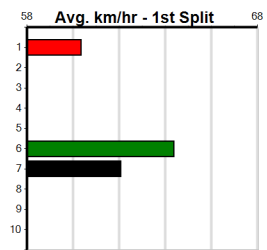

NATIONAL GREYHOUND ADOPTION MONTH

Distance: 400m, Race Type: Maiden, Total Prizemoney: $2,535
1st: $1,680, 2nd: $520, 3rd: $260, 4th: $75

Watchdog Tips: ☐ ☐ ☐ ☐ ☐ Bet:

Form Box	Wgt	Dist	Track	Date	Time	BON	Margin	1st/2nd (Time)	PIR	Checked	Comment	W/R	Split 1	S/P	Grade

1

GOT A PULSE [M]
BK Dog Mar-22 Sire: MY REDEEMER Dam: HEADSPACE
Owner(s): I Hopper Trainer: Ian Hopper (Werribee)
Winning Distances: < 300m (0) 300 - 399m (0) 400 - 499m (0) 500 - 599m (0) 600 - 699m (0) > 700m (0)
Winning Weights:

ET (-)	31.7	400	GEL	12-Mar-24	22.99			0.01L	Trial Cleared	M		1of1			ET
4th (2)	31.4	425	BEN	R10 24-Mar-24	24.18	23.42		3.5L	SUPER SEQUIOA (23.94)	M/444			6.74	$29.20	MH
2nd (1)	31.1	460	GEL	R3 02-Apr-24	26.52	26.22		1.00L	CIRCLE THE GLOBE (26.45)	M/233			6.87	$1.80	M
6th (7)	30.9	460	GEL	R1 16-Apr-24	26.61	25.83		7.00L	THUNDERBOLT ROSS	M/766			6.90	$3.50	M

Last 3 wins NOT included above

Box History

Bx	1st	2nd	3rd	4th	5th	6th	7th	8th
1		1						
2				1				
3								
4								
5								
6								
7						1		
8								

Prize Best	$395.00
Starts	FSTD
Trk/Dts	3-0-1-0
APM	0-0-0-0
	380

2

FAST LEGS [M]
BK Bitch Jun-22 Sire: FERAL FRANKY Dam: DREAMING
Owner(s): Gisborne Grumps (SYN), J Grant, J Prater, P Brun Trainer: Jimmy Holt (Kyneton)
Winning Distances: < 300m (0) 300 - 399m (0) 400 - 499m (0) 500 - 599m (0) 600 - 699m (0) > 700m (0)
Winning Weights:

3rd (8)	27.8	350	TRA	R2 17-Apr-24	20.30	19.73		3.75L	RIO WINTER (20.04)	M/43			6.82	$1.60	M

Last 3 wins NOT included above

Box History

Bx	1st	2nd	3rd	4th	5th	6th	7th	8th
1								
2								
3								
4								
5								
6								
7								
8			1					

Prize Best	$260.00
Starts	FSH
Trk/Dts	1-0-0-1
APM	0-0-0-0
	260

3

BAGGIO [M]
BEBD Dog Jun-22 Sire: FERNANDO BALE Dam: PALACE LADY
Owner(s): A Marino Trainer: Natalie Pace (Kurunjang)
Winning Distances: < 300m (0) 300 - 399m (0) 400 - 499m (0) 500 - 599m (0) 600 - 699m (0) > 700m (0)
Winning Weights:

4th (5)	29.3	300	HVL	R3 25-Feb-24	17.20	16.27		5.00L	SUN IN CUBA (16.85)	M/6		V60	4.06	$7.90	MH

Last 3 wins NOT included above

Box History

Bx	1st	2nd	3rd	4th	5th	6th	7th	8th
1								
2								
3								
4								
5					1			
6								
7								
8								

Prize Best	$75.00
Starts	FSH
Trk/Dts	1-0-0-0
APM	0-0-0-0
	60

4

BLOODLINE [M]
WBK Bitch Aug-22 Sire: AUSSIE INFRARED Dam: OVER AND AWAY
Owner(s): OUR SHOUT (SYN), J Callus, M Callus, E Mifsud, J Callus, A Banitsiotis Trainer: John Barbara (Exford)
Winning Distances: < 300m (0) 300 - 399m (0) 400 - 499m (0) 500 - 599m (0) 600 - 699m (0) > 700m (0)
Winning Weights:

4th (5)	29.3	300	HVL	R3 25-Feb-24	17.20	16.27		5.00L	SUN IN CUBA (16.85)	M/6		V60	4.06	$7.90	MH

Last 3 wins NOT included above

Box History

Bx	1st	2nd	3rd	4th	5th	6th	7th	8th
1								
2								
3								
4								
5								
6								
7								
8								

Prize Best	$0
Starts	FSH
Trk/Dts	0-0-0-0
APM	0-0-0-0
	0

5

SOUR GIRL [M]
F Bitch May-22 Sire: FERNANDO BALE Dam: PUNK LASS ROCKS
Owner(s): K Peddie Trainer: Kyle Brooks (Devon Meadows)
Winning Distances: < 300m (0) 300 - 399m (0) 400 - 499m (0) 500 - 599m (0) 600 - 699m (0) > 700m (0)
Winning Weights:

4th (5)	29.3	300	HVL	R3 25-Feb-24	17.20	16.27		5.00L	SUN IN CUBA (16.85)	M/6		V60	4.06	$7.90	MH

Last 3 wins NOT included above

Box History

Bx	1st	2nd	3rd	4th	5th	6th	7th	8th
1								
2								
3								
4								
5								
6								
7								
8								

Prize Best	$0
Starts	FSH
Trk/Dts	0-0-0-0
APM	0-0-0-0
	0