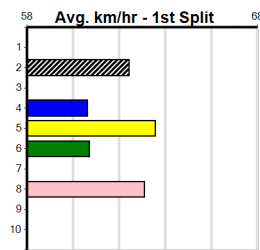

Distance: 400m, Race Type: Maiden, Total Prizemoney: \$2,535
 1st: \$1,680, 2nd: \$520, 3rd: \$260, 4th: \$75

Watchdog Tips: Bet:

Form Box	Wgt	Dist	Track	Date	Time	BON	Margin	1st/2nd (Time)	PIR	Checked	Comment	WR	Split 1	S/P	Grade
----------	-----	------	-------	------	------	-----	--------	----------------	-----	---------	---------	----	---------	-----	-------