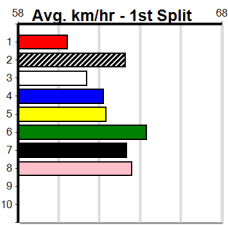

# HANRAHAN PLUMBING (275+RANK)

Distance: 425m, Race Type: Grade 5, Total Prizemoney: \$1,530  
1st: \$1,000, 2nd: \$320, 3rd: \$160, 4th: \$50

CRACKERJACK MAXY (8) likes to scout wide in his races and this is the easiest race he has contested for a while. LATIN RHYTHM (7) was solidly placed here two runs back and she can work into the mix mid race. GLORIOUS GLORY (6) can run a cheeky race