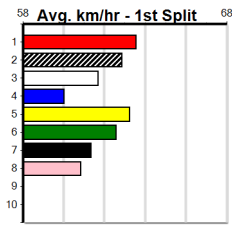

AG TYRES & WHEELS (275+RANK)

Distance: 425m, Race Type: Grade 5, Total Prizemoney: $1,530
1st: $1,000, 2nd: $320, 3rd: $160, 4th: $50

6

4:04PM

(VIC time)

LALA SPEED (4) will find this easier than his most recent racing and he just needs a clear crack mid race. ZIPPY WIESMAN (1) has been placed in two of his past three and he is drawn to lead for a long way. SALMA BALE (2) can cause an upset

Watchdog Tips: 4 1 2 8 Bet: Win 4