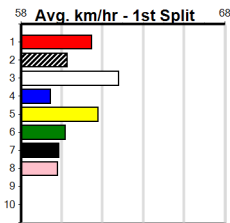

SPORTSBET GREEN TICKS (275+RANK)

Distance: 500m, Race Type: Maiden, Total Prizemoney: $1,740
1st: $1,150, 2nd: $360, 3rd: $180, 4th: $50

1
2:37PM
(VIC time)

SCALA BLACK (4) is a slight query to run the distance but he should lead them up and this race lacks depth. GREYSYND FEVER (3) has been luckless in her two runs to date and she can make amends today. UP THE CREEK (7) can show improvement

Watchdog Tips: **4** **3** **7** **6** **Bet:** **Win 4**