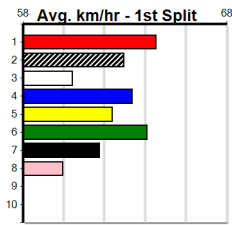

GRAY'S BENDIGO (275+RANK)

Distance: 500m, Race Type: Mixed 6/7, Total Prizemoney: $1,740
1st: $1,150, 2nd: $360, 3rd: $180, 4th: $50

CRUSOE RICO (1) was a brilliant 23.95 debut winner here and he is drawn to atone for his two luckless runs since. SARAH LOUISE (6) can be hard to follow but she has good early burn and can pressure the red. BUSTLING BULL (4) has solid claims

Watchdog Tips:

1

6

4

2

Bet:

Win 1

Table with columns: Form, Box, Weight, Dist, Track, Date, Time, BON, Margin, 1st/2nd (Time), PIR, Checked, Comment, W/R, Split 1, S/P, Grade

1 CRUSOE RICO [7] Better than his past two, well drawn, yes
RBD D Feb-22 HARD STYLE RICO CRACKED SODA
Trainer: Kim Abela (Lockwood)
1st (3) 33.6 425 BEN R1 22-Mar-24 23.95 23.47 4.75LRAGING ELSA (24.27) M/111 . . . . 6.53 $5.80 M
5th (7) 33.1 525 MEA R1 30-Mar-24 31.50 29.50 19.00LUNREAL MISS (30.24) M/5455 . . . . 5.27 $10.60 7
7th (6) 32.9 525 MEP R5 10-Apr-24 31.41 29.82 13.00LWREN BALE (30.55) M/5447 . . . . 5.26 $5.50 X67
Owner(s): K Abela
Winning Boxes: 1 2 3 4 5 6 7 8
Prize Best $1,680.00
Starts FSTD
Trk/Dst 3-1-0-0
APM 0-0-0-0 $1680

2 CAPALA [6] Good early burn, getting stronger, respect
BK D Jan-22 ORSON ALLEN OUR MAGIC TURBO
Trainer: Thomas Wark (Rushworth)
6th (7) 29.1 425 BEN R3 13-Mar-24 24.85 24.00 3.5LSPIRIT OF PANAMA (24.62) M/345 . . . . 6.66 $10.40 T3-7
6th (2) 29.2 450 SHP R4 23-Mar-24 26.06 24.66 11.00LON THE BEER (25.32) M/578 . . . . 6.74 $75.30 X67
1st (1) 29.1 425 BEN R3 28-Mar-24 24.20 24.02 4.50LCRUISSING AMY (24.50) M/111 . . . . 6.55 $2.60 T3-7
2nd (4) 29.1 450 SHP R5 11-Apr-24 25.52 25.34 2.50LMEPUNGA TILLY (25.35) M/111 . . . . 6.65 $50.70 X67
Owner(s): beers for the boys (SYN), D Baldwin, D Chillingsworth, P Rattray
Winning Boxes: 1 2 3 4 5 6 7 8
Prize Best $2,710.00
Starts FSTD
Trk/Dst 14-2-1-1
APM 0-0-0-0 $2018

3 OUR LAST HOPE [6] Hit or miss early, may get crowded, tough ask
WBD D Dec-21 ALLEN DEED ZIPPING AMBER
Trainer: Donna Knight (Talbot)
6th (4) 29.0 390 BAL R11 04-Mar-24 22.83 22.11 8.00LPRETTY PANAMA (22.28) M/25 . . . . 8.65 $47.70 T3-6
6th (7) 29.5 390 BAL R10 11-Mar-24 23.00 22.26 7.00LSOHO SIMON SAYS (22.54) M/67 . . . . 8.89 $18.60 T3-6
4th (4) 28.6 425 BEN R10 10-Apr-24 24.84 24.18 7.00LSTELLA ROSE (24.38) M/765 . . . . 6.89 $14.20 T3-6
4th (5) 28.6 425 BEN R9 14-Apr-24 24.79 24.03 9.50LCOCONUT MIA (24.15) M/566 . . . . 6.90 $40.30 T3-6
Owner(s): S Bryan
Winning Boxes: 1 2 3 4 5 6 7 8
Prize Best $3,320.00
Starts FSTD
Trk/Dst 29-2-3-0
APM 0-0-0-0 $1236

4 BUSTLING BULL [6] *** SCRATCHED ***
BK D Jun-21 ASTON KIMETTO SPRING RAIN
Trainer: Lachlan Scott (Tatura)
2nd (1) 33.3 595 SAP R4 24-Mar-24 34.79 34.31 1.00LVIDEO REFEREE (34.73) Q/1222 . . . . 9.32 $2.30 RW
7th (7) 32.9 600 MEP R7 03-Apr-24 35.62 34.77 6.00LCLASSIC GREY (35.22) Q/7777 . . . . 9.70 $7.50 X67
6th (8) 32.8 595 SAP R2 07-Apr-24 35.19 34.23 11.00LFIRE CHAMBER (34.48) M/6666 . . . . 9.75 $12.10 RW
4th (6) 32.8 500 BEN R5 10-Apr-24 29.33 28.32 4.75LAMYALL MANNERED (29.01) M/564 . . . . 6.96 $3.40 T3-RW
Owner(s): JUST CAUSE (SYN), G Rohan, A Martin
Winning Boxes: 1 2 3 4 5 6 7 8
Prize Best $4,725.00
Starts 28.31
Trk/Dst 23-2-3-2
APM 4-1-0-1 $2695