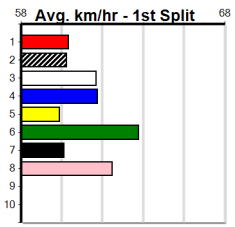

HIP POCKET BENDIGO (275+RANK)

Distance: 425m, Race Type: Grade 7, Total Prizemoney: $1,530
1st: $1,000, 2nd: $320, 3rd: $160, 4th: $50

4

3:29PM

(VIC time)

HELLO LUNA (6) can be hard to follow but she has good early burn and she showed her true talent with a handy 24.21 win here recently. MAN OF ACTION (5) is better than his past few runs and he can settle on the speed. CAPUANO (2) can run a cheeky race

Watchdog Tips:

6

5

2

8

Bet:

Win 6