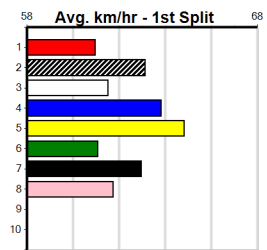

CAMPBELL'S COMMENTS (275+RANK)

Distance: 425m, Race Type: Grade 7, Total Prizemoney: $1,530
1st: $1,000, 2nd: $320, 3rd: $160, 4th: $50

SCOTT CRUSH (8) was dominant in his handy 20.19 Traralgon win and he will continue to get better. CRUISING AMY (7) has a solid record here to date and she can settle on the speed. LAVISH SHOWGIRL (5) won't be too far away

Watchdog Tips:	8	7	5	4	Bet:	Win 8

Form Box	Wgt	Dist	Track	Date	Time	BON	Margin	1st/2nd (Time)	PIR	Checked	Comment	WR	Split 1	S/P	Grade	
1	LEKTRA SAM [7] $12.00															
	WBK Bitch			Apr-22			Sire: FERNANDO BALE			Dam: LEKTRA PERRY			Trainer: Colin Baker (Lara)			
	Owner(s): C Baker															
	Winning Distances: < 300m (0) 300 - 399m (0) 400 - 499m (1) 500 - 599m (0) 600 - 699m (0) > 700m (0)															
	Winning Weights: 22.6(1)															
	3rd	(3)	22.9	390	BAL	R4	28-Feb-24	22.65	22.00	4.75L	DAISY MAY (22.33)	M/63		8.75	$10.60	7
	8th	(2)	23.2	390	SHP	R9	05-Mar-24	23.26	22.11	12.00	ORIENTAL EMERALD (22.42)	M/88		9.10	$12.00	7
	3rd	(3)	22.9	450	BAL	R6	11-Mar-24	26.16	25.69	6.50L	POWER INNINGS (25.72)	M/454		6.84	$31.70	T3-RW
	5th	(4)	23.0	425	BEN	R3	13-Mar-24	24.77	24.00	2.25L	SPIRIT OF PANAMA (24.62)	M/886		6.87	$9.00	T3-7
	8th	(6)	23.8	500	BEN	R5	20-Mar-24	28.97	28.31	9.50L	BUSTLING BULL (28.31)	M/566		6.73	$43.50	X67
6th	(6)	24.0	390	BAL	R3	25-Mar-24	23.05	22.25	8.50L	SHOT OF FAITH (22.45)	Q/44		8.72	$2.70	T3-7	
7th	(8)	24.1	425	BEN	R3	10-Apr-24	24.95	24.18	10.00	COOPER SUMMER (24.25)	Q/455		6.76	$71.00	T3-7	
4th	(3)	23.7	425	BEN	R3	14-Apr-24	25.54	24.03	3.5L	ALICE FROM VENUS (25.31)	M/454		6.96	$7.20	T3-7	
Last 3 wins NOT included above																
1st	(7)	22.6	400	MTG	R2	03-Dec-23	23.69	22.96	1.5L	BOURNE SID (23.80)	0	SAMP	11.85	$5.50	M	
Prize Best Starts Trk/Dts APM																

Form Box	Wgt	Dist	Track	Date	Time	BON	Margin	1st/2nd (Time)	PIR	Checked	Comment	WR	Split 1	S/P	Grade	
2	BODY SLAM [7] $10.00															
	BK Dog			Sep-20			Sire: ASTON DEE BEE			Dam: KUNG FU HUSTLE			Trainer: Alfred De Battista (Sedgwick)			
	Owner(s): A De Battista															
	Winning Distances: < 300m (0) 300 - 399m (0) 400 - 499m (1) 500 - 599m (0) 600 - 699m (0) > 700m (0)															
	Winning Weights: 35.5(1)															
	8th	(8)	34.7	390	SHP	R4	25-Jan-24	23.52	22.27	13.00	TURNPIKE LANE (22.66)	M/33		8.87	$34.60	7
	4th	(7)	33.9	390	SHP	R4	08-Feb-24	23.04	22.17	8.00L	URANA WHIRLWIND (22.51)	M/22		8.66	$21.30	7
	3rd	(2)	34.0	390	SHP	R4	15-Feb-24	22.88	22.34	5.00L	LORD STANLEY (22.53)	M/22		8.72	$11.40	7
	7th	(2)	34.5	425	BEN	R3	28-Feb-24	25.12	24.18	13.00	SOHO SIMON SAYS (24.23)	M/445		6.67	$36.40	T3-7
	5th	(4)	34.5	425	BEN	R3	06-Mar-24	24.86	23.79	5.50L	ALWAYS MIA (24.51)	M/553		6.75	$16.80	7
5th	(6)	34.6	390	SHP	R4	14-Mar-24	23.15	22.13	4.00L	AILEEN'S LAD (22.87)	M/35		8.63	$41.00	7	
6th	(2)	34.1	425	BEN	R9	20-Mar-24	24.95	24.11	5.00L	BAKALI LASS (24.61)	M/222		6.65	$14.20	X67	
6th	(7)	34.0	425	BEN	R3	28-Mar-24	25.09	24.02	13.00	CAPALA (24.20)	M/444		6.78	$25.60	T3-7	
Last 3 wins NOT included above																
1st	(4)	35.5	425	BEN	R4	18-Jan-23	24.68	23.90	0.25L	STILSON (24.69)	M/111		6.64	$10.40	M	
Prize Best Starts Trk/Dts APM