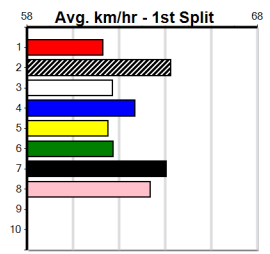

Bendigo
10
5:14PM
(VIC time)

PETER BROWN CUSTOM HOMES (275+RANK)

Distance: 425m, Race Type: Grade 6, Total Prizemoney: $1,530
1st: $1,000, 2nd: $320, 3rd: $160, 4th: $50

SANDY'S LARA (4) has been placed in three of four here and she has the speed to make every post a winner. WE ARE SOUTH (2) is better than her past few runs and she will get some cover early on. EXTINCTION (1) can race well fresh.

Watchdog Tips: 4 2 1 5 **Bet:** Win 4

Form Box	Wgt	Dist	Track	Date	Time	BON	Margin	1st/2nd (Time)	PIR	Checked	Comment	W/R	Split 1	S/P	Grade
EXTINCTION [6]															
Resuming, capable when fit, can threaten $7.50															
BD Bitch Aug-21 Sire: MY REDEEMER Dam: SCOTTISH PRIDE Trainer: Jordan Formosa (Heathcote)															
Owner(s): M Perry															
Winning Distances: < 300m (0) 300 - 399m (2) 400 - 499m (0) 500 - 599m (0) 600 - 699m (0) > 700m (0)															
Winning Weights: 28.6(1) 28.9(1)															
6th (4)	29.0	500	BEN	R5	15-Nov-23	28.97	28.11	9.50L REDSHIFT ROMEO (28.34)	M/876				7.10	$8.90	X67
8th (1)	29.2	500	BEN	R5	18-Nov-23	29.10	28.34	8.00L DISORDER (28.58)	M/478				6.79	$5.50	X67
7th (1)	29.5	390	SHP	R10	14-Dec-23	23.02	22.21	7.50L CAVEAMAN (22.52)	M/77				8.73	$4.10	6G
7th (7)	30.3	390	SHP	R11	01-Feb-24	22.94	22.17	6.00L REDEMPTION ROCK (22.55)	M/77				9.21	$17.30	T3-6
7th (2)	30.3	390	SHP	R10	08-Feb-24	22.89	22.17	2.25L THUNDER PIE (22.75)	M/88			W	8.83	$16.50	6G
3rd (6)	29.9	390	SHP	R10	15-Feb-24	22.88	22.34	6.00L PIRANHA SHAKE (22.48)	S/76				9.03	$18.40	6G
7th (2)	30.1	425	BEN	R10	21-Feb-24	25.05	23.87	13.00 ALWAYS MY WAY (24.20)	M/887				6.82	$12.00	6G
5th (6)	30.1	425	BEN	R9	28-Feb-24	24.90	24.18	4.75L THAI MOGWAI (24.57)	M/887				6.91	$12.50	T3-6
Last 3 wins NOT included above															
1st (2)	28.6	385	SHP	R1	27-Jul-23	22.18	21.75	10.00 TRAVELLING JOYCE (22.88)	Q/11				8.39	$1.70	M
1st (3)	28.9	385	SHP	R10	31-Aug-23	22.13	22.06	2.50L THUNDER PIE (22.29)	Q/22		SW		8.43	$1.80	7

Box History

Bx	1st	2nd	3rd	4th	5th	6th	7th	8th
1							1	1
2	1			1				3
3	1		1					1
4				1	1	2		
5							2	1
6			1		2	1		1
7	1						2	
8						1		

Prize Best Starts Trk/Dts APM: $2870.00 NBT 26-2-1-2 4-0-1-0 686

Form Box	Wgt	Dist	Track	Date	Time	BON	Margin	1st/2nd (Time)	PIR	Checked	Comment	W/R	Split 1	S/P	Grade
WE ARE SOUTH (NSW)[6]															
Better than her past few runs, main danger $6.00															
DKBD Bitch Dec-21 Sire: WOW Dam: SPOOKY SENSATION Trainer: Brenda Kinder (Girgarre)															
Owner(s): Lids off (SYN), S Smith, D Greet															
Winning Distances: < 300m (0) 300 - 399m (0) 400 - 499m (2) 500 - 599m (0) 600 - 699m (0) > 700m (0)															
Winning Weights: 25.5(1) 26.1(1)															
3rd (6)	26.6	300	HVL	R10	07-Feb-24	17.22	16.96	3.75L PADDY ALMIGHTY (16.96)						$13.50	6G
3rd (8)	26.5	300	HVL	R9	14-Feb-24	17.04	17.01	0.50L TOPOLOGY MAN (17.01)	M/1				3.92	$8.80	6G
2nd (3)	26.5	390	SHP	R9	19-Feb-24	22.57	22.13	5.00L TYPHOON CAMERON (22.23)	M/43				8.66	$12.50	6G
8th (1)	26.8	390	SHP	R11	22-Feb-24	22.91	22.29	8.50L VINEGAR CHIPS (22.34)	M/67				8.80	$6.10	T3-6
4th (8)	26.6	390	SHP	R3	29-Feb-24	22.55	22.06	7.00L REDEEM THIS (22.07)	M/44				8.68	$12.80	6G
6th (8)	26.5	300	HVL	R3	08-Mar-24	17.11	16.71	2.75L EAGLES FLY ALONE (16.93)	M/7				4.04	$5.00	T3-6
5th (4)	25.7	390	SHP	R9	21-Mar-24	22.82	22.23	8.00L HOLLYWOOD FRANKY	M/55				9.07	$16.10	T3-6
6th (7)	25.4	390	SHP	R4	11-Apr-24	22.71	21.83	9.50L GREEN FLASH (22.07)	M/66				8.80	$40.20	6G
Last 3 wins NOT included above															
1st (8)	26.1	400	GEL	R2	12-Sep-23	23.09	22.47	5.00L I'M A GIZMO (23.44)	M/31				8.83	$4.60	M
1st (7)	25.5	400	GEL	R4	26-Dec-23	23.18	22.58	0.75L TOM TOM (23.22)	Q/11		SW		8.49	$1.70	7