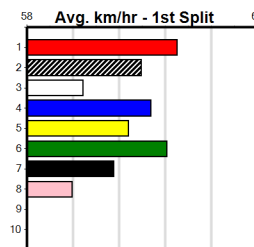

GRAY'S BENDIGO (275+RANK)

Distance: 500m, Race Type: Mixed 6/7, Total Prizemoney: $1,740
1st: $1,150, 2nd: $360, 3rd: $180, 4th: $50

CRUSOE RICO (1) was a brilliant 23.95 debut winner here and he is drawn to atone for his two luckless runs since. SARAH LOUISE (6) can be hard to follow but she has good early burn and can pressure the red. CAPALA (2) is racing well.

Watchdog Tips: 1 6 2 7 Bet: Win 1

CRUSOE RICO [7] Better than his past two, well drawn, yes
RBD Dog Feb-22 Sire: HARD STYLE RICO Dam: CRACKED SODA
Owner(s): K Abela
Trainer: Kim Abela (Lockwood)
Winning Distances: < 300m (0) 300 - 399m (0) 400 - 499m (1) 500 - 599m (0) 600 - 699m (0) > 700m (0)
Winning Weights: 33.6(1)
Box History table and Prize Best Starts Trk/Dts APM

CAPALA [6] Good early burn, getting stronger, respect
BK Dog Jan-22 Sire: ORSON ALLEN Dam: OUR MAGIC TURBO
Owner(s): beers for the boys (SYN), D Baldwin, D Chillingsworth, P Rattray
Trainer: Thomas Wark (Rushworth)
Winning Distances: < 300m (0) 300 - 399m (0) 400 - 499m (2) 500 - 599m (0) 600 - 699m (0) > 700m (0)
Winning Weights: 28.8(1) 29.1(1)
Box History table and Prize Best Starts Trk/Dts APM

OUR LAST HOPE [6] Hit or miss early, may get crowded, tough ask
WBD Dog Dec-21 Sire: ALLEN DEED Dam: ZIPPING AMBER
Owner(s): S Bryan
Trainer: Donna Knight (Talbot)
Winning Distances: < 300m (0) 300 - 399m (1) 400 - 499m (1) 500 - 599m (0) 600 - 699m (0) > 700m (0)
Winning Weights: 29.5(1) 29.8(1)
Box History table and Prize Best Starts Trk/Dts APM

BUSTLING BULL [6] *** SCRATCHED ***
BK Dog Jun-21 Sire: ASTON KIMETTO Dam: SPRING RAIN
Owner(s): JUST CAUSE (SYN), G Rohan, A Martin
Trainer: Lachlan Scott (Tatura)
Winning Distances: < 300m (0) 300 - 399m (0) 400 - 499m (1) 500 - 599m (1) 600 - 699m (0) > 700m (0)
Winning Weights: 33.2(1) 35.1(1)
Box History table and Prize Best Starts Trk/Dts APM

TWENTY DEEP [7] Needs to lead, will get tired, prefer others
DKBD Dog Nov-21 Sire: FERNANDO BALE Dam: ROTHWELL GAL
Owner(s): M Nash
Trainer: Matthew Nash (Little River)
Winning Distances: < 300m (0) 300 - 399m (0) 400 - 499m (1) 500 - 599m (0) 600 - 699m (0) > 700m (0)
Winning Weights: 30.9(1)
Box History table and Prize Best Starts Trk/Dts APM