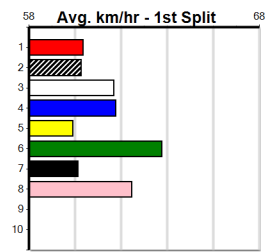

HIP POCKET BENDIGO (275+RANK)

Distance: 425m, Race Type: Grade 7, Total Prizemoney: $1,530
1st: $1,000, 2nd: $320, 3rd: $160, 4th: $50

HELLO LUNA (6) can be hard to follow but she has good early burn and she showed her true talent with a handy 24.21 win here recently. MAN OF ACTION (5) is better than his past few runs and he can settle on the speed. CAPUANO (2) can run a cheeky race

Watchdog Tips: **6** **5** **2** **8** **Bet:** **Win 6**

Form Box	Wgt	Dist	Track	Date	Time	BON	Margin	1st/2nd (Time)	PIR	Checked	Comment	W/R	Split 1	S/P	Grade
1	BK	Dog	Feb-20	Yet to fire in 15 tries here, look to others $21.00											
Owner(s): B Jacobs		Sire: MOREIRA		Dam: POPPY PETE		Trainer: Bruce Jacobs (Carisbrook)									
Winning Distances: < 300m (0) 300 - 399m (1) 400 - 499m (0) 500 - 599m (0) 600 - 699m (0) > 700m (0)															
Winning Weights: 32.5(1)															
6th (2)	32.6	425	BEN	R3	06-Mar-24	24.95	23.79	6.50L ALWAYS MIA (24.51)	M/775	.	.	.	6.86	$49.20	7
8th (4)	32.9	450	BAL	R6	11-Mar-24	26.49	25.69	11.00 POWER INNINGS (25.72)	M/788	.	.	.	6.98	$62.90	T3-RW
7th (4)	32.5	450	BAL	R2	18-Mar-24	26.59	25.47	14.00 RUSTY FLYER (25.62)	M/666	.	.	.	6.89	$39.20	T3-7
7th (5)	32.0	450	BAL	R5	21-Mar-24	26.46	25.43	11.00 CANYA DREAM (25.75)	M/767	.	.	.	6.97	$70.80	X67
8th (1)	32.0	390	BAL	R3	25-Mar-24	23.10	22.25	9.50L SHOT OF FAITH (22.45)	M/88	.	.	.	9.00	$52.80	T3-7
7th (2)	32.2	410	HOR	R4	29-Mar-24	24.45	23.23	9.00L MUMMA MOO SHAKA (23.83)	M/77	.	.	.	11.14	$86.50	X67
7th (8)	32.2	410	HOR	R3	05-Apr-24	24.37	23.32	13.00 MISS ETIQUETTE (23.49)	Q/67	.	.	.	10.83	$101.70	7
7th (7)	32.2	410	HOR	R4	12-Apr-24	24.45	23.58	11.00 CARDI GO EASY (23.71)	M/78	.	.	.	10.91	$47.60	X67
Last 3 wins NOT included above															
1st (6)	32.5	390	WBL	R3	04-Apr-22	22.91	22.41	3.5L MENARI HUGH (23.15)	M/11	.	C1	.	9.00	$9.10	M
Prize Best Starts Trk/Dts APM: $3445.00 NBT 93-1-1-6 15-0-0-0 50															
2	WBD	Dog	Nov-21	Hit or miss early but has talent, can threaten $7.00											
Owner(s): S Bunchusri		Sire: FERNANDO BALE		Dam: ROTHWELL GAL		Trainer: Suwit Bunchusri (Talbot)									
Winning Distances: < 300m (0) 300 - 399m (1) 400 - 499m (0) 500 - 599m (0) 600 - 699m (0) > 700m (0)															
Winning Weights: 29.3(1)															
8th (2)	29.1	390	BAL	R1	26-Feb-24	23.48	22.16	16.00 GAS LANTERN (22.43)	M/77	.	.	.	8.88	$28.60	T3-M
5th (2)	29.3	390	BAL	R2	11-Mar-24	23.37	22.26	14.00 BISSUOMA (22.41)	Q/35	.	.	.	8.80	$102.70	T3-M
6th (5)	29.4	390	BAL	R2	15-Mar-24	23.23	22.08	6.50L MUMMA MOO SHAKA (22.80)	M/64	.	.	.	8.88	$11.30	M
1st (7)	29.3	390	BAL	R1	21-Mar-24	22.59	22.01	2.00L JEFF THE MAN (22.73)	M/11	.	.	.	8.60	$15.50	M
7th (1)	29.3	390	WBL	R9	26-Mar-24	23.47	22.28	16.00 PLUTOCRACY (22.42)	M/67	.	.	.	9.33	$12.20	7
5th (8)	29.3	410	HOR	R4	29-Mar-24	24.11	23.23	4.00L MUMMA MOO SHAKA (23.83)	M/23	.	.	.	10.65	$19.80	X67
7th (5)	29.3	390	BAL	R9	08-Apr-24	23.28	22.25	11.00 RIVERDALE CLYDE (22.52)	M/56	.	.	.	8.90	$48.50	T3-7
5th (5)	28.8	425	BEN	R3	14-Apr-24	25.87	24.03	8.50L ALICE FROM VENUS (25.31)	Q/776	.	.	.	7.42	$28.40	T3-7
Last 3 wins NOT included above															
Prize Best Starts Trk/Dts APM: $1480.00 NBT 14-1-1-1 2-0-0-1 1320															
3	BE	Dog	Nov-21	Down on confidence, this is easier, place $6.00											
Owner(s): M AND J GREYHOUNDS (SYN), J Wilson, M Hendy		Sire: AUSSIE INFRARED		Dam: IMMIDENT REALITY		Trainer: Michael Hendy (Korong Vale)									
Winning Distances: < 300m (0) 300 - 399m (1) 400 - 499m (0) 500 - 599m (0) 600 - 699m (0) > 700m (0)															
Winning Weights: 25.8(1)															
7th (3)	25.5	390	BAL	R9	08-Jan-24	23.19	22.20	12.00 GOLDEN LADY (22.40)	M/44	.	.	.	8.79	$11.20	T3-7
6th (2)	25.3	425	BEN	R4	17-Jan-24	24.85	24.19	6.50L KAORI (24.43)	M/334	.	.	.	6.65	$10.80	7
7th (3)	25.0	390	SHP	R4	25-Jan-24	23.28	22.27	9.00L TURNPIKE LANE (22.66)	M/45	.	.	.	8.96	$14.20	7
7th (1)	24.4	390	SHP	R4	08-Feb-24	23.60	22.17	16.00 URANA WHIRLWIND (22.51)	M/57	.	.	.	8.82	$6.90	7
8th (3)	24.4	390	SHP	R9	15-Feb-24	23.28	22.34	13.00 SANDY CABANG (22.42)	M/58	.	.	.	8.78	$57.50	7
6th (4)	24.9	390	SHP	R10	22-Feb-24	23.08	22.29	5.50L LASER BEAM (22.72)	M/45	.	.	.	9.03	$42.60	T3-7
4th (7)	24.7	390	BAL	R2	04-Mar-24	22.99	22.11	11.00 RUNWAY (22.25)	M/33	.	.	.	8.82	$22.80	T3-7
8th (1)	25.4	390	BAL	R9	08-Apr-24	23.34	22.25	12.00 RIVERDALE CLYDE (22.52)	M/45	.	.	.	8.81	$79.80	T3-7
Last 3 wins NOT included above															
1st (7)	25.8	390	SHP	R2	28-Dec-23	22.72	22.17	3.5L HARDSTYLE SIENNA (22.96)	M/11	.	.	.	8.54	$2.70	T3-M