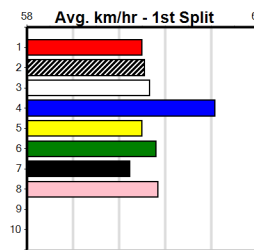

Bendigo

8

4:39PM

(VIC time)

SHIMA SHINE AT STUD (275+RANK)

Distance: 500m, Race Type: Grade 5, Total Prizemoney: $1,740
1st: $1,150, 2nd: $360, 3rd: $180, 4th: $50

FIRE WIRE (8) returned to form with a top 25.69 Ballarat win and he looks very well graded again.
WHITE SHIRAZ (6) can cause an upset, better than form reads. TANTANGARA GIRL (2) can place here.

Watchdog Tips: **8** **6** **2** **4** **Bet:** **Box Trifecta 2,4,6,8 ($10 for 41.67%)**

1

MR. HA HA [5] **Steady since resuming, needs to improve** **$12.00**
BKW Dog Jan-21 Sire: **BARCIA BALE** Dam: **NEO CLEO** Trainer: **Alan Bayliss (Daisy Hill)**
Winning Distances: < 300m (0) 300 - 399m (0) 400 - 499m (3) 500 - 599m (1) 600 - 699m (0) > 700m (0)
Winning Weights: **32.7(1) 33.1(1) 34.5(1) 34.7(1)**

1st	2nd	3rd	4th	5th	6th	7th	8th
1st (3) 34.7 500 BEN R12 04-Oct-23 28.59 28.51 2.75L PHOENIX FLIGHT (28.77) M/211 . . . . . 6.61 $1.90 5							
4th (2) 34.7 485 HOR R11 10-Oct-23 27.73 27.03 6.50L ZIPPING OLAF (27.28) M/466 . . . . . 6.79 $13.00 5							
5th (4) 34.7 485 HOR R12 17-Oct-23 27.78 27.00 7.00L TEARS AWAY (27.29) M/544 . . . . . 6.80 $17.40 5							
8th (7) 35.1 450 BAL R8 30-Oct-23 26.57 25.81 11.00 ZIPPING SWAZI (25.81) Q/888 . . . . . 7.14 $35.90 T3-5							
6th (4) 34.9 500 BEN R6 08-Nov-23 29.19 28.28 9.50L FAYETTEVILLE (28.52) M/444 . . . . . 6.91 $18.20 T3-5							
7th (1) 35.1 500 BEN R8 15-Nov-23 29.05 28.11 14.00 ARTS INFERNO (28.11) M/456 . . . . . 6.81 $5.10 5							
7th (3) 33.8 410 HOR R8 29-Mar-24 24.10 23.24 13.00 VELUZA BALE (23.24) M/777 . . . . . 11.15 $48.80 X45							
6th (5) 33.6 500 BEN R6 10-Apr-24 29.19 28.32 13.00 KRAKEN SHOUT (28.32) M/666 . . . . . 6.89 $28.50 T3-5							

Last 3 wins NOT included above

1st (6) 32.7 450 TRA R2 30-Nov-22 25.75 24.84 0.25L I'M A NEO (25.76) M/322 . . . . . 6.95 $1.70 MH
1st (3) 33.1 450 TRA R3 09-Dec-22 25.30 24.55 1.5L DAZZLER (25.40) M/333 . . . . . 6.72 $2.90 MF
1st (3) 34.5 425 BEN R9 27-Sep-23 24.50 23.92 0.50L SUNSHINE JACK (24.52) M/555 . . . . . 6.74 $4.20 T3-RW

Box History

Bx	1st	2nd	3rd	4th	5th	6th	7th	8th
1								
2								
3								
4								
5								
6								
7								
8								

Prize Best Starts Trk/Dts APM: $10125.00, 28.59(3)-4/10/23, 28-4-2-5, 10-1-1-1, 907