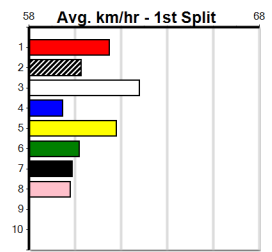

SPORTSBET GREEN TICKS (275+RANK)

Distance: 500m, Race Type: Maiden, Total Prizemoney: $1,740
1st: $1,150, 2nd: $360, 3rd: $180, 4th: $50

SCALA BLACK (4) is a slight query to run the distance but he should lead them up and this race lacks depth. GREYSYND FEVER (3) has been luckless in her two runs to date and she can make amends today. UP THE CREEK (7) can show improvement

Watchdog Tips: 4 3 7 6 **Bet:** Win 4

Form Box	Wgt	Dist	Track	Date	Time	BON	Margin	1st/2nd (Time)	PIR	Checked	Comment	WR	Split 1	S/P	Grade