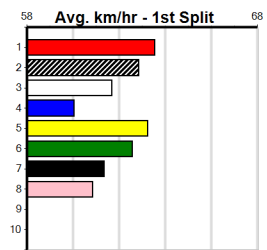

Bendigo

6

4:04PM

(VIC time)

AG TYRES & WHEELS (275+RANK)

Distance: 425m, Race Type: Grade 5, Total Prizemoney: $1,530
1st: $1,000, 2nd: $320, 3rd: $160, 4th: $50

LALA SPEED (4) will find this easier than his most recent racing and he just needs a clear crack mid race. ZIPPY WIESMAN (1) has been placed in two of his past three and he is drawn to lead for a long way. LONGDOWN (8) is a place chance.

Watchdog Tips: **4** **1** **8** **7** **Bet:** **Win 4**

1

ZIPPY WIESMAN [5] **Racing well, drawn to lead, main danger** **$2.60**
F Dog Aug-19 **Sire: KC AND ALL Dam: ZIPPY DAPH** **Trainer: Donna Knight (Talbot)**
Owner(s): D Knight
Winning Distances: < 300m (0) 300 - 399m (3) 400 - 499m (11) 500 - 599m (3) 600 - 699m (0) > 700m (0)
Winning Weights: 35.4(2) 35.5(2) 35.7(2) 35.8(1) 36.0(1) 36.2(1) 36.6(2) 36.7(1) 36.8(1) 37.0(2) 37.4(2)

Box	1st	2nd	3rd	4th	5th	6th	7th	8th
1	2	2	1	1	1	1	1	1
2	2	4	3	2	2			
3	1	1	1	2			1	2
4	5	1	1	2	2	1	1	4
5	3		4	2	6	1		1
6			1	1	1	1		1
7	2	2	2	1	2	2	2	2
8	2	2	1	2	3	1		

Last 3 wins NOT included above

Rank	Dist	Wgt	Trk	Date	Time	BON	Margin	1st/2nd (Time)	PIR	Checked	Comment	WR	Split 1	S/P	Grade	
1st	(8)	35.7	450	BAL	R8	11-Nov-23	25.80	25.45	0.10L	NRAKEN CANDY (25.81)	Q/111				6.59	$8.50 X45
1st	(4)	35.4	425	BEN	R9	10-Jan-24	24.19	24.10	4.00L	SMILING SPANIARD (24.46)	M/111				6.61	$5.40 T3-5
1st	(7)	35.5	425	BEN	R5	31-Jan-24	24.23	23.94	1.25L	TAME THE BEAST (24.31)	M/111				6.60	$8.20 5

Prize Best Starts Trk/Dts APM $48319.29 23.71(5)-25/11/22 93-17-12-10 21-6-0-2 4982

2

SALMA BALE (NSW)[5] ***** SCRATCHED ***** **$8.00**
BK Bitch Sep-21 **Sire: JARVIS BALE Dam: DAITHY ALLEN** **Trainer: Mark Cartechini (Hallam)**
Owner(s): O Cartechini
Winning Distances: < 300m (0) 300 - 399m (0) 400 - 499m (3) 500 - 599m (0) 600 - 699m (0) > 700m (0)
Winning Weights: 27.5(1) 27.9(1) 28.0(1)

Box	1st	2nd	3rd	4th	5th	6th	7th	8th
1	1							1
2				3		1		
3			1		1	1	1	
4	1							
5						1		
6								
7	1		1					
8		1				1		

Last 3 wins NOT included above

Rank	Dist	Wgt	Trk	Date	Time	BON	Margin	1st/2nd (Time)	PIR	Checked	Comment	WR	Split 1	S/P	Grade	
1st	(7)	28.0	425	GEL	R1	23-Aug-23	24.58	23.88	0.10L	BARNEY BANANA (24.58)	M/211				6.78	$3.70 T3-M
1st	(4)	27.9	400	BEN	R4	29-Aug-23	22.79	22.25	4.75L	LOCHINVAR KHAN (23.12)	Q/11			SW	8.46	$10.80 7
1st	(1)	27.5	400	GEL	R11	26-Oct-23	23.04	22.68	1.75L	CRIMSON KIT (23.15)	Q/41				8.62	$14.60 6G

Prize Best Starts Trk/Dts APM $5110.00 24.58(7)-23/8/23 17-3-1-2 1-1-0-0 1712

3

JUICE [5] **Needs to lead, will push wide, too risky** **$10.00**
BK Bitch Nov-20 **Sire: MY REDEEMER Dam: SHIMA BLAZE** **Trainer: Jason Formosa (Heathcote)**
Owner(s): J Formosa
Winning Distances: < 300m (0) 300 - 399m (11) 400 - 499m (1) 500 - 599m (0) 600 - 699m (0) > 700m (0)
Winning Weights: 27.6(1) 28.4(1) 28.8(1) 29.2(1) 29.3(1) 29.6(2) 29.9(2) 30.3(1) 30.4(1) 30.7(1)

Box	1st	2nd	3rd	4th	5th	6th	7th	8th
1	2	1	2	1	2	2	1	
2	2	1	2	1	2	2	1	
3	1	1	1	1	1	2	1	
4	2	4	1	1	2	3	1	2
5	1	2	1	2	2	2	3	
6	2	1	1		5	1	3	2
7	1	3	2	2	1	1	2	
8	2	1	3		3	4	1	

Last 3 wins NOT included above

Rank	Dist	Wgt	Trk	Date	Time	BON	Margin	1st/2nd (Time)	PIR	Checked	Comment	WR	Split 1	S/P	Grade	
1st	(8)	30.4	390	BAL	R11	08-Jan-24	22.57	22.20	0.50L	LILY CRACKERS (22.60)	M/32				8.52	$8.50 T3-5
1st	(8)	30.3	390	SHP	R11	19-Feb-24	22.48	22.13	0.50L	ASTON SHERRIFF (22.50)	M/22				8.54	$2.10 5
1st	(2)	30.7	390	SHP	R7	05-Mar-24	22.51	22.11	1.25L	DESTINI SPITFIRE (22.59)	M/41			SW	8.79	$5.00 5

Prize Best Starts Trk/Dts APM $23865.00 24.48(4)-14/4/24 95-12-14-13 9-1-1-1 6689