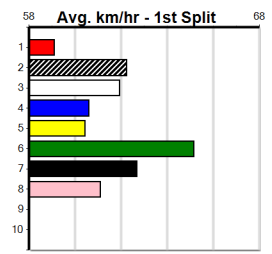

Bendigo
12
5:52PM
(VIC time)

SPORTSBET GO THE BLUE DOG (275+RANK)

Distance: 425m, Race Type: Grade 5, Total Prizemoney: $1,530
1st: $1,000, 2nd: $320, 3rd: $160, 4th: $50

ZIPPING SWAZI (7) showed good pace at Ballarat last time and she will find this a lot easier.
SOLAR TOBY (2) was solidly placed here last time and he is suited back to this distance range.
ZIPPING THOR (5) can charge to the line.

Watchdog Tips: **7** **2** **5** **6** **Bet:** **Box Trifecta 2,5,6,7 ($10 for 41.67%)**

1

LEKTRA NICK [5] **Struggled for a while now, place claims best** **$10.00**

BK Dog Jan-20 Sire: ZAMBORA BROCKIE Dam: LEKTRA VIKI Trainer: Robert Tolson (Maryborough)

Owner(s): R Tolson
Winning Distances: < 300m (0) 300 - 399m (3) 400 - 499m (10) 500 - 599m (0) 600 - 699m (0) > 700m (0)
Winning Weights: 29.9(2) 30.1(3) 30.2(1) 30.3(1) 30.6(1) 30.7(1) 30.9(1) 31.1(1) 31.3(1) 31.8(1)

Box	1st	2nd	3rd	4th	5th	6th	7th	8th
1	1	1	2	1	2	1	1	1
2	3	1	2	1	1	3	2	
3	1	2	3	4	2	4	3	
4	1	1	4	2	2	4	1	
5	2	1	2	1	2	1	2	
6	1	1	2	2	5	2	1	
7	1	2	3	5	5	1	1	
8	3	2	2	3	5	1	1	

Prize Best Starts Trk/Dts APM: $20187.50, 24.20(6)-5/2/22, 120-13-9-18, 30-2-3-4, 628

2

SOLAR TOBY [5] **Solidly placed last time, danger if steps** **$4.80**

BKW Dog May-20 Sire: MY REDEEMER Dam: SOLAR ON Trainer: Colin Baker (Lara)

Owner(s): C Baker
Winning Distances: < 300m (0) 300 - 399m (0) 400 - 499m (6) 500 - 599m (0) 600 - 699m (0) > 700m (0)
Winning Weights: 32.6(1) 33.2(1) 33.3(1) 33.7(1) 33.8(2)

Box	1st	2nd	3rd	4th	5th	6th	7th	8th
1	1	2	2	3	2	3	3	
2	2	4	1	3	2	1	1	
3	1	2	2	2	2	1	1	
4	1	1	2	2	2	1	1	
5	1	1	2	3	3	3	2	
6	1	1	2	3	3			
7	2	1	5	1	4	1	1	
8	1	3	1	3	1	1	1	

Prize Best Starts Trk/Dts APM: $19200.00, NBT, 86-6-9-11, 2-0-0-0, 2173

3

I'M INDIGO [5] **Can show early speed at times, place hope** **$7.50**

BK Bitch Nov-19 Sire: FERNANDO BALE Dam: DIM SIM Trainer: Jason Formosa (Heathcote)

Owner(s): J Formosa
Winning Distances: < 300m (0) 300 - 399m (6) 400 - 499m (3) 500 - 599m (1) 600 - 699m (0) > 700m (0)
Winning Weights: 27.2(1) 27.3(1) 27.5(1) 27.6(2) 27.9(2) 28.0(2) 28.1(1)

Box	1st	2nd	3rd	4th	5th	6th	7th	8th
1	1	2	5	3	2	1	1	
2	4	2	2	1	5	2		
3	2	2	1	4	3	3	1	
4	1	3	1	3	2	4	1	
5	2	2	3	1	3	2	4	
6	1	1	4	1	2	3	3	
7	1	1	4	5	1	4	1	
8	1	1	3	4	5	1	1	

Prize Best Starts Trk/Dts APM: $20385.00, 24.36(5)-20/10/22, 124-10-11-11, 10-2-1-1, 848

4

BIG BOY ANDRE [5] **Resuming, may need the run, next time** **$9.00**

BK Dog Mar-21 Sire: DELIVER Dam: UNQUESTIONABLY Trainer: Jason Formosa (Heathcote)

Owner(s): M Filomeno
Winning Distances: < 300m (0) 300 - 399m (1) 400 - 499m (2) 500 - 599m (0) 600 - 699m (0) > 700m (0)
Winning Weights: 37.7(1) 38.4(1) 39.5(1)

Box	1st	2nd	3rd	4th	5th	6th	7th	8th
1	1	2	5	3	2	1	1	
2	4	2	2	1	5	2		
3	2	2	1	4	3	3	1	
4	1	3	1	3	2	4	1	
5	2	2	3	1	3	2	4	
6	1	1	4	1	2	3	3	
7	1	1	4	5	1	4	1	
8	1	1	3	4	5	1	1	

Prize Best Starts Trk/Dts APM: $4605.00, FSTD, 26-3-0-2, 0-0-0-0, 860

5

ZIPPING THOR (NSW)[5] **Strong type, big threat if he gets into the clear** **$4.20**

BD Dog Feb-20 Sire: GOODESY Dam: ZIPPING ABBY Trainer: Robert Tolson (Maryborough)

Owner(s): R Tolson
Winning Distances: < 300m (0) 300 - 399m (0) 400 - 499m (9) 500 - 599m (4) 600 - 699m (0) > 700m (0)
Winning Weights: 31.6(2) 31.8(1) 31.9(3) 32.0(3) 32.2(2) 32.3(2)

Box	1st	2nd	3rd	4th	5th	6th	7th	8th
1	4	1	1	2	4	1	1	
2	3	2	1	4	3	1	1	
3	1	1	2	1	3			
4	3	2	2	1	1	2	1	
5	1	2	1	2	1	1	1	
6	3	1	2	1	2	1		
7	1	2	2	3	4	1		
8	2	2	1	1	1	1	3	

Prize Best Starts Trk/Dts APM: $35735.00, 24.12(6)-5/11/21, 87-13-12-9, 7-1-0-0, 1220