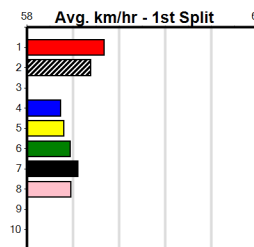

Distance: 425m, Race Type: Maiden, Total Prizemoney: $1,530
1st: $1,000, 2nd: $320, 3rd: $160, 4th: $50

MCIVOR MORGAN (5) ran into a good one on debut and he will find this assignment a lot easier.
LIMIT LASS (6) is better than her form reads and she will get a nice cart across early on. CHOPPER
JUICE (8) will get plenty of room early on

Watchdog Tips: **5** **6** **8** **3** **Bet:** **Win 5**

1

Form Box	Wgt	Dist	Track	Date	Time	BON	Margin	1st/2nd (Time)	PIR	Checked	Comment	W/R	Split 1	S/P	Grade
SNOW RENAISSANCE (NSW) [Long time maiden, steady record here, tested] $12.00															
BEBD	Bitch			Apr-21					Sire: FERNANDO BALE		Dam: SNOW FANTASY		Trainer: Kenneth Doidge (Murchison)		
Owner(s): K Doidge															
Winning Distances: < 300m (0) 300 - 399m (0) 400 - 499m (0) 500 - 599m (0) 600 - 699m (0) > 700m (0)															
Winning Weights:															
6th (7)	28.5	300	HVL	R2	11-Jan-24	17.73	16.88	7.00L SANDY'S LUCY (17.26)	Q/3	.	.	.	4.09	$83.30	M
8th (2)	28.3	300	HVL	R1	26-Jan-24	17.71	16.89	11.00 BAMERA (16.98)	M/8	.	.	.	4.38	$58.00	T3-M
4th (6)	28.5	350	HVL	R3	31-Jan-24	20.39	19.65	2.75L SILVER STREAK (20.20)	M/7	.	.	.	7.06	$68.20	M
6th (4)	29.1	350	HVL	R3	07-Feb-24	20.67	19.85	4.75L SHE'S VERSACE (20.35)	M/7	.	.	.	7.16	$64.60	M
7th (8)	29.2	450	SHP	R3	15-Feb-24	26.26	25.58	7.00L RUN LEXI RUN (25.79)	S/777	.	.	.	7.46	$48.80	M
6th (6)	29.1	300	HVL	R2	27-Feb-24	17.53	16.59	5.50L SERENITY GIRL (17.17)	M/6	.	.	.	4.19	$40.90	M
5th (5)	29.1	425	BEN	R1	06-Mar-24	25.20	23.79	8.00L RUN BETTY RUN (24.67)	M/776	.	.	.	7.25	$33.80	M
7th (2)	28.8	425	BEN	R2	13-Mar-24	25.58	24.00	15.00 CLOISONNE (24.59)	M/888	.	.	.	7.00	$34.10	T3-M
Last 3 wins NOT included above															
Prize Best Starts Trk/Dts APM															

2

Form Box	Wgt	Dist	Track	Date	Time	BON	Margin	1st/2nd (Time)	PIR	Checked	Comment	W/R	Split 1	S/P	Grade
GOOD DAYS AHEAD (QLD) [M] *** SCRATCHED *** $12.00															
BK	Dog			Oct-21					Sire: FIESTY FOURCHE		Dam: NINJA MITTENS		Trainer: Mark Faulkner (Bonshaw)		
Owner(s): Down And Not Out (SYN), S Guymer, D Makowiecki															
Winning Distances: < 300m (0) 300 - 399m (0) 400 - 499m (0) 500 - 599m (0) 600 - 699m (0) > 700m (0)															
Winning Weights:															
7th (8)	31.7	395	BGC	R1	27-Dec-23	24.11	22.48	18.00 NICOLE MARIA (22.85)	7	7	.	.	11.24	$81.00	M
6th (2)	30.4	425	BEN	R2	21-Feb-24	25.83	23.87	14.00 ARCTIC GLAMOUR (24.88)	M/665	.	.	.	7.03	$23.60	M
3rd (2)	30.4	390	BAL	R2	15-Mar-24	22.96	22.08	2.50L MUMMA MOO SHAKA (22.80)	M/53	.	.	.	8.78	$37.50	M
3rd (7)	30.1	390	BAL	R2	21-Mar-24	22.91	22.01	4.25L BART'S CHOICE (22.63)	M/22	.	.	.	8.70	$8.00	M
7th (8)	30.0	390	WBL	R2	26-Mar-24	23.32	22.28	11.00 SAINT JAYDEN (22.60)	M/77	.	.	.	9.20	$14.80	M
8th (3)	29.9	410	HOR	R2	29-Mar-24	24.40	23.23	11.00 SENSES FAIL (23.64)	M/58	.	.	.	10.92	$50.30	M
5th (8)	30.0	410	HOR	R1	12-Apr-24	24.58	23.58	9.00L SLINGER (23.98)	M/55	.	.	.	10.79	$40.70	M
8th (7)	30.0	400	GEL	R2	16-Apr-24	24.12	22.64	21.00 SUDOKU CARMELLO (22.69)	S/88	.	SW	.	9.05	$68.10	M
Last 3 wins NOT included above															
Prize Best Starts Trk/Dts APM															

3

Form Box	Wgt	Dist	Track	Date	Time	BON	Margin	1st/2nd (Time)	PIR	Checked	Comment	W/R	Split 1	S/P	Grade
BULL LANE [M] Resuming, no luck last prep, watch betting $6.00															
BD	Dog			Jun-21					Sire: FERAL FRANKY		Dam: SAMSARA LASS		Trainer: Julia Creed (Graytown)		
Owner(s): J Creed															
Winning Distances: < 300m (0) 300 - 399m (0) 400 - 499m (0) 500 - 599m (0) 600 - 699m (0) > 700m (0)															
Winning Weights:															
7th (3)	33.0	450	SHP	R2	04-Mar-24	26.53	24.89	15.00 MICHIGAN GIRL (25.49)	S/777	.	.	W	7.42	$8.80	MH
Last 3 wins NOT included above															
Prize Best Starts Trk/Dts APM