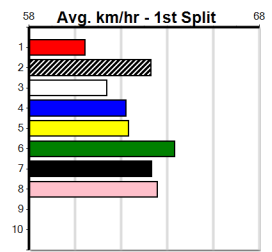

Bendigo
11
5:32PM
(VIC time)

HANRAHAN PLUMBING (275+RANK)

Distance: 425m, Race Type: Grade 5, Total Prizemoney: $1,530
1st: $1,000, 2nd: $320, 3rd: $160, 4th: $50

CRACKERJACK MAXY (8) likes to scout wide in his races and this is the easiest race he has contested for a while. LATIN RHYTHM (7) was solidly placed here two runs back and she can work into the mix mid race. GLORIOUS GLORY (6) can run a cheeky race

Watchdog Tips: **8** **7** **6** **1** **Bet:** **Win 8**

1

FLASHY HA HA [5] **Drawn to settle closer than normal, respect** **$8.00**
BKW Bitch Jan-21 Sire: BARCIA BALE Dam: NEO CLEO Trainer: Alan Bayliss (Daisy Hill)
Owner(s): P Bull
Winning Distances: < 300m (0) 300 - 399m (0) 400 - 499m (0) 500 - 599m (4) 600 - 699m (0) > 700m (0)
Winning Weights: 28.6(1) 28.7(2) 28.9(1)

Box	1st	2nd	3rd	4th	5th	6th	7th	8th
1	3						1	1
2								
3								
4								
5								
6								
7								
8								

Prize Best Starts Trk/Dts APM: $8150.00 NBT 35-4-0-2 11-0-0-2 749

2

DAKODA SUNSET [5] **Slow early, can hook wide, prefer to watch** **$12.00**
F Bitch Feb-20 Sire: HONE IN Dam: ZOLA ICON Trainer: Vivienne Arnett-dunlop (Seymour)
Owner(s): V Arnett-dunlop
Winning Distances: < 300m (0) 300 - 399m (5) 400 - 499m (0) 500 - 599m (0) 600 - 699m (0) > 700m (0)
Winning Weights: 28.6(1) 30.2(1) 30.3(1) 30.7(1) 31.4(1)

Box	1st	2nd	3rd	4th	5th	6th	7th	8th
1	3	3						
2								
3								
4								
5								
6								
7								
8								

Prize Best Starts Trk/Dts APM: $9250.00 NBT 46-5-6-4 6-0-2-0 1829

3

FRITTER [5] **Wide runner inside is a worry, prefer others** **$16.00**
BK Dog Jan-20 Sire: FABREGAS Dam: ZIPPING AMBER Trainer: Jack Clarke (Creswick)
Owner(s): J Clarke
Winning Distances: < 300m (0) 300 - 399m (3) 400 - 499m (0) 500 - 599m (0) 600 - 699m (0) > 700m (0)
Winning Weights: 29.0(1) 30.4(1) 31.4(1)

Box	1st	2nd	3rd	4th	5th	6th	7th	8th
1	3							
2	1	1	1	1	3	1	5	
3	1	1	1	1	1	1	4	2
4	2						1	2
5	1						2	3
6							2	3
7	1	2	1				1	2
8	1						2	1

Prize Best Starts Trk/Dts APM: $8662.14 NBT 77-3-7-8 1-0-0-0 686

4

MISSY HA HA [5] **Solidly placed three runs back, place again** **$7.50**
WBK Bitch Mar-20 Sire: FERNANDO BALE Dam: NEO CLEO Trainer: Alan Bayliss (Daisy Hill)
Owner(s): P Bull
Winning Distances: < 300m (0) 300 - 399m (0) 400 - 499m (3) 500 - 599m (1) 600 - 699m (0) > 700m (0)
Winning Weights: 26.1(1) 26.2(1) 26.3(1) 26.6(1)

Box	1st	2nd	3rd	4th	5th	6th	7th	8th
1	2							
2	1	1	1	1	1	1		
3								
4								
5								
6								
7								
8								

Prize Best Starts Trk/Dts APM: $10485.00 24.25(8)-30/3/22 40-4-6-4 19-2-3-2 808

5

POTCH [5] Biks **Just not racing well enough, look to others** **$10.00**
BK Bitch Dec-20 Sire: MAGIC SPRITE Dam: MAJESTIC TALE Trainer: Darren Petersen (Rochester)
Owner(s): D Petersen
Winning Distances: < 300m (0) 300 - 399m (2) 400 - 499m (3) 500 - 599m (2) 600 - 699m (0) > 700m (0)
Winning Weights: 27.0(1) 27.1(2) 27.3(1) 27.7(1) 27.9(1) 28.2(1)

Box	1st	2nd	3rd	4th	5th	6th	7th	8th
1	3							
2	2	1	1	1	2	2	1	1
3								
4								
5								
6								
7								
8								

Prize Best Starts Trk/Dts APM: $7165.00 NBT 61-7-9-6 4-0-1-0 804