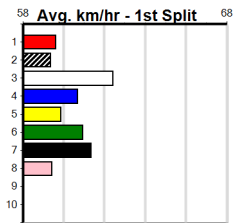

Traralgon

2

3:04PM

(VIC time)

SPORTSBET BET WITH MATES (275+ RAN

Distance: 395m, Race Type: Maiden, Total Prizemoney: \$1,530
1st: \$1,000, 2nd: \$320, 3rd: \$160, 4th: \$50

HAPPY GOOD GUY (8) produced a handy effort here last start and he could be the one to beat today. NEVER SOBER (5) has ran smart placings in 2 of her last 3 starts and can challenge with some luck. WESTERN FEEL (1) has claims from the gun draw.