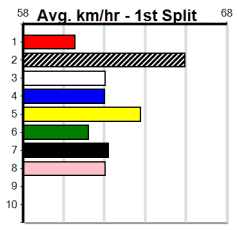

FENECH CURTAINS & BLINDS (275+ RAN

Distance: 450m, Race Type: Mixed 6/7, Total Prizemoney: $1,530
1st: $1,000, 2nd: $320, 3rd: $160, 4th: $50

Watchdog Tips: **3** **7** **2** **5** **Bet:** **Win 3**

1 BOMB QUEEN [7] *Not racing well enough of late, looks unlikely.*
BK B Mar-22 SHIMA SHINE **JD BOMBSHELL** **$10.00**
Trainer: Loren Dalziel (Longwarry)
4th (7) 26.5 595 SAP R3 31-Mar-24 35.80 34.59 14.00LPAYBACK (34.83) M/5544 . . . V0 . . . 9.86 $14.70 RW
8th (3) 26.9 510 SLE R5 05-Apr-24 30.36 29.19 4.50LDE GOEY PIE (30.05) M/888 . . . . . 10.11 $14.00 X67
4th (7) 26.7 500 BEN R7 10-Apr-24 29.19 28.32 7.50LSPEEDING TURTLE (28.69) M/773 . . . . . 7.06 $50.30 T3-7
2nd (1) 26.7 450 TRA R7 15-Apr-24 25.99 25.64 5.00LSHE'S VERSACE (25.64) M/155 . . . . . 6.73 $19.30 X67
Owner(s): L Dalziel

Winning Boxes							
1	2	3	4	5	6	7	8
1							
Prize							
Best							
Starts							
Trk/Dst							
APM							

2 BRENDEN [6] *Can race on the speed from the outset, chance.*
F D Mar-22 FERAL FRANKY **MANNERS MATTER** **$5.50**
Trainer: Ronald Wood (Warragul)
4th (2) 29.6 460 WGL R7 28-Mar-24 26.23 25.74 7.00LASTON GOZO (25.74) M/222 . . . . . 6.62 $27.40 T3-6
3rd (1) 28.9 435 SLE R10 05-Apr-24 25.32 24.60 4.00LBEAR HAND (25.05) M/422 . . . . . 5.37 $11.60 X67
7th (2) 29.1 400 GEL R11 09-Apr-24 23.48 22.46 13.00LSHAKA GOES BANG (22.64) Q/66 . . . . . 8.87 $23.00 X67H
4th (2) 29.1 450 TRA R7 15-Apr-24 26.07 25.64 6.50LSHE'S VERSACE (25.64) M/334 . . . . . 6.79 $4.50 X67
Owner(s): R Wood

Winning Boxes							
1	2	3	4	5	6	7	8
Prize							
Best							
Starts							
Trk/Dst							
APM							

3 MORTLAKE HUSTLER (NSW)[7] *Explodes mid-race, smart placing 3 back, go close.*
BK D Jan-22 FERNANDO BALE **FANCY IRENE** **$3.60**
Trainer: Susan Richards (Devon Meadows)
2nd (5) 27.2 400 WGL R10 21-Mar-24 23.12 22.63 0.50LVINNIE'S CAMEL (23.09) M/52 . . . . . 8.72 $30.70 7
4th (7) 27.3 435 SLE R11 27-Mar-24 25.41 24.59 6.50LKID CARNAGE (24.97) M/643 . . . . . 5.43 $3.10 X67
7th (6) 27.5 400 GEL R4 09-Apr-24 23.46 22.46 10.00LBERN'S BANJO (22.79) M/86 . . . . . 8.97 $60.30 X67H
3rd (3) 27.1 450 TRA R7 15-Apr-24 26.01 25.64 5.50LSHE'S VERSACE (25.64) M/623 . . . . . 6.90 $7.90 X67
Owner(s): B Stephens

Winning Boxes							
1	2	3	4	5	6	7	8
Prize							
Best							
Starts							
Trk/Dst							
APM							

4 ON THE CUSP [7] *Draw is a worry in this, will need to step cleanly*
BK B Oct-20 ZAMBORA BROCKIE **SEGOVIA** **$21.00**
Trainer: Elaine Wood (Nambrok)
7th (8) 28.6 395 TRA R4 01-Apr-24 23.05 22.27 4.00LSWEET NUGGET (22.78) Q/267 . . . . . 3.82 $40.20 T3-7
6th (1) 28.7 450 TRA R5 06-Apr-24 25.92 25.20 8.50LSWEET NUGGET (25.36) M/466 . . . . . 6.84 $89.20 X67
5th (1) 28.7 435 SLE R3 10-Apr-24 25.80 24.59 11.00LDAINTREE VISION (25.08) M/566 . . . . . 5.49 $62.80 7
6th (4) 28.7 450 TRA R7 15-Apr-24 26.22 25.64 8.50LSHE'S VERSACE (25.64) M/887 . . . SW . . . 6.93 $84.40 X67
Owner(s): E Wood

Winning Boxes							
1	2	3	4	5	6	7	8
1							
Prize							
Best							
Starts							
Trk/Dst							
APM