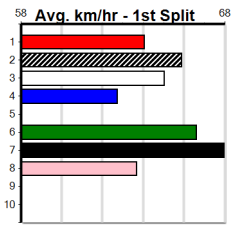

Distance: 395m, Race Type: Grade 5, Total Prizemoney: \$1,530
1st: \$1,000, 2nd: \$320, 3rd: \$160, 4th: \$50

LEKTRA VERA (3) can show good early speed in her races and looks like the one to beat after some smart recent wins. RING A DUSTY (7) can show a good turn of foot once balanced and can challenge. MYALL PRAWN (8) has talent as well.