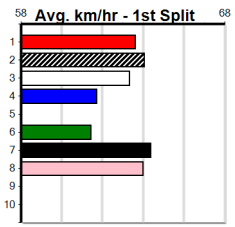

Traralgon

MCMAHON BUILDERS (275+ RANK)

Distance: 395m, Race Type: Grade 5, Total Prizemoney: \$1,530
1st: \$1,000, 2nd: \$320, 3rd: \$160, 4th: \$50

5

4:04PM

(VIC time)

BE RUGGED (2) posted a handy win 2 starts back and he could return to the winners list today. OUR BOY MAESTRO (7) recorded a handy placing here 2 starts back and can challenge. UNDER HIS SPELL (3) can show good early speed.