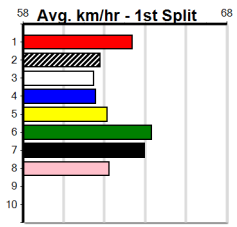

Traralgon

10

5:44PM

(VIC time)

KISS PROFESSIONAL SOLUTIONS (275+

Distance: 395m, Race Type: Mixed 6/7, Total Prizemoney: \$1,530
1st: \$1,000, 2nd: \$320, 3rd: \$160, 4th: \$50

CARTEL GLAMOUR (6) has been smartly placed in 2 of her last 3 starts and she looks hard to beat in a race of this nature. FIESTY LASS (1) can race on the speed. XARN BALE (4) gets a shot here, much easier than last few.