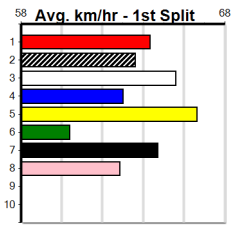

Traralgon

HARD STYLE RICO AT STUD (275+ RANK)

Distance: 350m, Race Type: Grade 5, Total Prizemoney: $1,530
1st: $1,000, 2nd: $320, 3rd: $160, 4th: $50

4

3:48PM

(VIC time)

QUESTED BALE (1) was a good winner 3 starts back and can return to the winners list after a freshen up. SWORD DANCER (2) has ran handy placings in 2 of her last 3 starts and could be the danger. FIRE FEATHER (7) has claims as well.

Watchdog Tips: **1** **2** **7** **4** **Bet:** **Box Trifecta 1,2,4,7 ($10 for 41.67%)**