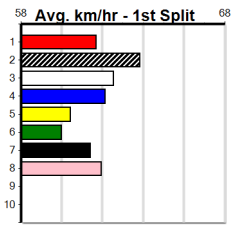

Traralgon

MR AUDACIOUS @ STUD (275+ RANK)

Distance: 350m, Race Type: Maiden, Total Prizemoney: $1,530
1st: $1,000, 2nd: $320, 3rd: $160, 4th: $50

1

2:44PM
(VIC time)

DASHER BALE (8) has recorded smart placings in 2 of his last 3 starts and looks like the one to beat. REMO ADALLI (2) has ran good placings in 3 of her last 4 and could be the danger again. BARRY'S GAZE (3) has enough talent for this as well.

Watchdog Tips:

8

2

3

4

Bet:

Win 8