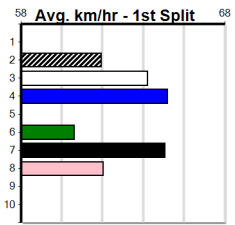

Watchdog Tips: 7 5 3 2 Bet: Quinella 5/7 (\$10 for 1000%)

Table with 10 rows, each representing a race. Columns include Race No, Name, Trainer, Date, Time, BON, Margin, 1st/2nd (Time), PIR, Checked, Comment, W/R, Split 1, S/P, Grade, Prize, Best, Starts, Trk/Dst, APM, and Winning Boxes. Races include MABEL'S CORNER, POWER CHARGE, NO MANNERS, ZAMBORA'S GIRL, DEVIL IN ME, GERO LADS, LAKEVIEW JACK, WHIZZER, and NO RESERVE.