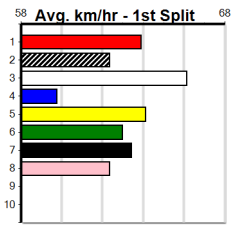

HOOKED ON SCOTCH AT STUD (275+ RA

Distance: 350m, Race Type: Grade 5, Total Prizemoney: \$1,530
1st: \$1,000, 2nd: \$320, 3rd: \$160, 4th: \$50

11

6:06PM

(VIC time)

JESSICA PEARSON (1) should find this a bit easier than her last few starts and looks like the one to beat from the gun draw. MORAINÉ TOM (6) and SHES ROSES (8) should fill the placings