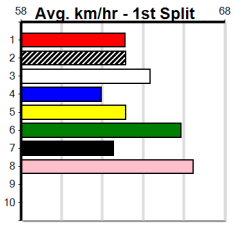

SPORTSBET GREEN TICKS (275+ RANK)

Distance: 350m, Race Type: Grade 5, Total Prizemoney: \$1,530
1st: \$1,000, 2nd: \$320, 3rd: \$160, 4th: \$50

RIVER MATT (5) has shown enough talent for a race of this nature and may only need an ounce of luck early to salute. MAJESTIC BALE (4) has a good turn of foot once balanced and can challenge. BOROUGH PREMIERS (3) can show good early speed.