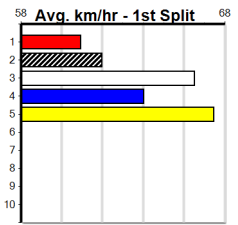

LV FORKLIFTS (275+ RANK)

Distance: 350m, Race Type: Grade 7, Total Prizemoney: $1,530
1st: $1,000, 2nd: $320, 3rd: $160, 4th: $50

DUTCH RAMBO (3) looks set to race on the speed from the outset and he could be hard to beat in this. GIGANTOR (2) can get the run behind the speed and could make his presence felt in the latter stages. INTER MARY (5) has claims as well.

Watchdog Tips: **3** **2** **5** **4** **Bet:** **Win 3**

Form	Box	Weight	Dist	Track	Date	Time	BON	Margin	1st/2nd (Time)	PIR	Checked	Comment	W/R	Split 1	S/P	Grade	Winning Boxes							
1 LAKEVIEW KIM [7]																	<i>Likely to get buried back in this, needs luck.</i>							
WBD B Feb-22 FERNANDO BALE LAKEVIEW MAISEY $12.00																	<table border="1"> <tr><td>1</td><td>2</td><td>3</td><td>4</td><td>5</td><td>6</td><td>7</td><td>8</td></tr> <tr><td>1</td><td></td><td></td><td></td><td></td><td></td><td></td><td></td></tr> <tr><td>Prize</td><td colspan="7"></td><td>$2,658.75</td></tr> <tr><td>Best</td><td colspan="7"></td><td>NBT</td></tr> <tr><td>Starts</td><td colspan="7"></td><td>13-1-1-1</td></tr> <tr><td>Trk/Dst</td><td colspan="7"></td><td>2-0-1-0</td></tr> <tr><td>APM</td><td colspan="7"></td><td>$1610</td></tr> </table>							
Trainer: Michelle Wilkins (Giffard West)																								
5th	(8)	27.8	395	TRA	R3	18-Mar-24	23.22	22.19	3.25LWHISPER PIE (23.00)	S/545	.	.	.	.	$6.90	T3-7								
8th	(5)	27.2	435	SLE	R9	05-Apr-24	25.84	24.60	12.00LCHRISSEY HAND (25.04)	M/288	.	.	.	5.39	$13.80	X67								
6th	(5)	27.3	435	SLE	R3	10-Apr-24	25.89	24.59	12.00LDAINTREE VISION (25.08)	M/658	.	.	.	5.51	$13.90	7								
5th	(1)	27.1	350	TRA	R9	15-Apr-24	20.31	19.87	3.75LDUTCH RAMBO (20.06)	M/65	.	.	.	6.89	$9.10	7								
Owner(s): M Wilkins																								

2 GIGANTOR [7]																	<i>Can get the run behind the speed, major player.</i>							
F D Jun-22 BEAST UNLEASHED RUBY GIRL $4.60																	<table border="1"> <tr><td>1</td><td>2</td><td>3</td><td>4</td><td>5</td><td>6</td><td>7</td><td>8</td></tr> <tr><td></td><td></td><td></td><td></td><td></td><td></td><td>1</td><td></td></tr> <tr><td>Prize</td><td colspan="7"></td><td>$1,730.00</td></tr> <tr><td>Best</td><td colspan="7"></td><td>NBT</td></tr> <tr><td>Starts</td><td colspan="7"></td><td>8-1-1-2</td></tr> <tr><td>Trk/Dst</td><td colspan="7"></td><td>1-0-0-1</td></tr> <tr><td>APM</td><td colspan="7"></td><td>$1626</td></tr> </table>							
Trainer: Gerard O'keeffe (Neerim Junction)																								
8th	(2)	31.8	460	WGL	R5	30-Mar-24	27.02	25.97	14.00LDARNUM DESIRE (26.08)	M/787	.	.	.	6.91	$6.80	RW								
3rd	(1)	31.6	395	TRA	R4	06-Apr-24	22.56	22.30	2.00LBRAMMAR ELSIE (22.42)	M/224	.	.	.	3.77	$7.90	X67								
4th	(2)	31.2	395	TRA	R3	08-Apr-24	23.06	22.05	8.50LLOVELY LAINEY (22.47)	S/844	.	.	.	4.03	$6.80	T3-7								
3rd	(2)	31.2	350	TRA	R9	15-Apr-24	20.10	19.87	0.75LDUTCH RAMBO (20.06)	S/54	.	.	W	6.88	$2.30	7								
Owner(s): M Hunter																								

3 DUTCH RAMBO [7]																	<i>Can race on the speed throughout, go close.</i>							
BK D Sep-21 BARCIA BALE DUTCH AUDREY $4.20																	<table border="1"> <tr><td>1</td><td>2</td><td>3</td><td>4</td><td>5</td><td>6</td><td>7</td><td>8</td></tr> <tr><td></td><td></td><td>1</td><td></td><td></td><td></td><td></td><td>1</td></tr> <tr><td>Prize</td><td colspan="7"></td><td>$2,215.00</td></tr> <tr><td>Best</td><td colspan="7"></td><td>20.06</td></tr> <tr><td>Starts</td><td colspan="7"></td><td>21-2-6-1</td></tr> <tr><td>Trk/Dst</td><td colspan="7"></td><td>1-1-0-0</td></tr> <tr><td>APM</td><td colspan="7"></td><td>$925</td></tr> </table>							
Trainer: Matthew Lanigan (Rowsley)																								
7th	(5)	30.9	375	BHL	R10	03-Dec-23	23.56	21.63	19.00LLET'S GO MARY (22.26)	.	.	.	.	$17.00	5									
WGT(-)		33.2	300	HVL		01-Mar-24	16.98		2.75Ltrial Cleared	M/12	.	.	2of3	3.94	$.	WGT								
2nd	(6)	34.5	400	GEL	R12	09-Apr-24	23.09	22.46	3.00LZIPPING ARCEE (22.88)	M/22	.	.	.	8.64	$20.10	X67H								
1st	(3)	34.5	350	TRA	R9	15-Apr-24	20.06	19.87	0.25LCHOICE MOMENT (20.08)	M/11	.	.	SW	6.60	$3.90	7								
Owner(s): Clifford (SYN), M Lanigan, E Azzopardi, A Johnson, K Johnson																								

4 CHOICE MOMENT [7]																	<i>Showed speed in handy placing 2 back, threat.</i>							
BK B May-21 BARCIA BALE SPRING CLASSIC $5.50																	<table border="1"> <tr><td>1</td><td>2</td><td>3</td><td>4</td><td>5</td><td>6</td><td>7</td><td>8</td></tr> <tr><td></td><td></td><td></td><td>1</td><td></td><td></td><td></td><td></td></tr> <tr><td>Prize</td><td colspan="7"></td><td>$1,740.00</td></tr> <tr><td>Best</td><td colspan="7"></td><td>NBT</td></tr> <tr><td>Starts</td><td colspan="7"></td><td>18-1-2-4</td></tr> <tr><td>Trk/Dst</td><td colspan="7"></td><td>1-0-1-0</td></tr> <tr><td>APM</td><td colspan="7"></td><td>$696</td></tr> </table>							
Trainer: Andrew Wood (Nambrok)																								
4th	(7)	24.6	390	WBL	R4	26-Feb-24	22.94	21.94	10.00LBUN UNDERCURRENT	M/33	.	.	.	9.03	$9.20	7								
3rd	(2)	24.8	390	WBL	R3	04-Mar-24	22.58	22.36	1.00LCHÉSTER DEEDS (22.52)	Q/33	.	.	.	8.73	$20.40	7								
4th	(1)	25.2	390	WBL	R4	11-Mar-24	22.63	22.17	6.00LBERT DEEDS (22.22)	M/44	.	.	.	9.03	$7.10	X67								
2nd	(4)	25.5	350	TRA	R9	15-Apr-24	20.08	19.87	0.25LDUTCH RAMBO (20.06)	M/32	.	.	.	6.76	$10.50	7								
Owner(s): A Wood