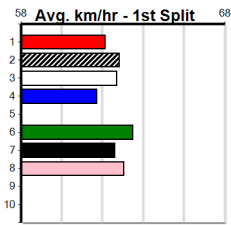

Traralgon

ZACK MONELLI @ STUD (275+ RANK)

Distance: 395m, Race Type: Grade 5, Total Prizemoney: \$1,530
1st: \$1,000, 2nd: \$320, 3rd: \$160, 4th: \$50

6

4:22PM

(VIC time)

MEGA BANJO BOY (1) gets his best draw for some time in this and he could be hard to hold out in the run to the bend. ENRAGED (4) can show a good turn of foot once balanced and can challenge. SPEED MERCHANT (3) posted smart wins in 2 of his last 4.