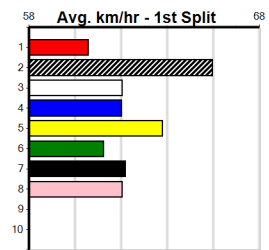

FENECH CURTAINS & BLINDS (275+ RANK)

Distance: 450m, Race Type: Mixed 6/7, Total Prizemoney: $1,530
1st: $1,000, 2nd: $320, 3rd: $160, 4th: $50

MORTLAKE HUSTLER (3) can explode mid-race in his races and he could prove hard to hold out in this. CHRISSY HAND (7) can show a good turn of foot once balanced and can challenge.
BRENDEN (2) can race on the speed throughout.

Watchdog Tips: **3** **7** **2** **5** **Bet:** **Win 3**

Form Box	Wgt	Dist	Track	Date	Time	BON	Margin	1st/2nd (Time)	PIR	Checked	Comment	WR	Split 1	S/P	Grade	
1	BOMB QUEEN [7] $10.00															
	Not racing well enough of late, looks unlikely.															
	Owner(s): L Dalziel Trainer: Loren Dalziel (Longwarry)															
	Sire: SHIMA SHINE Dam: JD BOMBSHELL															
	Winning Distances: < 300m (0) 300 - 399m (0) 400 - 499m (1) 500 - 599m (0) 600 - 699m (0) > 700m (0)															
	Winning Weights: 26.5(1)															
	4th (1)	26.1	435	SLE	R4	07-Mar-24	25.19	24.68	3.5L BRUCE INTENTION (24.95)	Q/476				5.46	$17.10	7
	7th (6)	26.4	595	SAP	R3	17-Mar-24	35.48	34.53	10.00 ZIPPING GRANDE (34.78)	M/8887				9.77	$42.00	RW
	6th (8)	26.8	460	WGL	R9	21-Mar-24	26.68	25.93	6.50L COLLINDA AIR (26.24)	M/887				7.08	$26.80	7
	5th (6)	26.7	510	SLE	R5	27-Mar-24	29.97	29.30	10.00 PACIFIC PRINCESS (29.30)	M/555				9.66	$9.40	X67
4th (7)	26.5	595	SAP	R3	31-Mar-24	35.80	34.59	14.00 PAYBACK (34.83)	M/5544		VO		9.86	$14.70	RW	
8th (3)	26.9	510	SLE	R5	05-Apr-24	30.36	29.19	4.50L DE GOEY PIE (30.05)	M/888				10.11	$14.00	X67	
4th (7)	26.7	500	BEN	R7	10-Apr-24	29.19	28.32	7.50L SPEEDING TURTLE (28.69)	M/773				7.06	$50.30	T3-7	
2nd (1)	26.7	450	TRA	R7	15-Apr-24	25.99	25.64	5.00L SHE'S VERSACE (25.64)	M/155				6.73	$19.30	X67	
Last 3 wins NOT included above																
1st (2)	26.5	460	WGL	R1	22-Feb-24	26.61	25.88	2.50L TAKE A CARNATION (26.77)	Q/112				6.69	$4.30	M	
Box History																
Bx	1st	2nd	3rd	4th	5th	6th	7th	8th								
1		1	2	1	1											
2	1															
3					1											
4								1								
5																
6			2	1	2											
7			1	4	1											
8				1		1	1	1								
Prize Best	$3205.00 NBT															
Starts	30-1-1-6															
Trk/Dts	1-0-1-0															
APM	1872															

Form Box	Wgt	Dist	Track	Date	Time	BON	Margin	1st/2nd (Time)	PIR	Checked	Comment	WR	Split 1	S/P	Grade	
2	BRENDEN [6] $5.50															
	Can race on the speed from the outset, chance.															
	Owner(s): R Wood Trainer: Ronald Wood (Warragul)															
	Sire: FERAL FRANKY Dam: MANNERS MATTER															
	Winning Distances: < 300m (0) 300 - 399m (1) 400 - 499m (1) 500 - 599m (0) 600 - 699m (0) > 700m (0)															
	Winning Weights: 28.7(1) 29.3(1)															
	4th (3)	29.3	350	HVL	R8	27-Feb-24	19.68	19.21	3.5L DR. BENEDICT (19.45)	M/1				6.57	$35.00	6G
	F (7)	29.2	350	TRA	R9	04-Mar-24	0.00	19.62	INTER BEAST BOY (19.82)	S/6		VO		6.81	$5.10	T3-RW
	8th (7)	29.4	460	WGL	R7	14-Mar-24	26.66	26.26	6.00L SNOWY LILY (26.26)	M/665				6.73	$11.20	T3-RW
	6th (5)	29.9	395	TRA	R4	20-Mar-24	23.27	22.55	11.00 GO ASTRAY (22.55)	M/445				3.97	$5.30	6G
4th (2)	29.6	460	WGL	R7	28-Mar-24	26.23	25.74	7.00L ASTON GOZO (25.74)	M/222				6.62	$27.40	T3-6	
3rd (1)	28.9	435	SLE	R10	05-Apr-24	25.32	24.60	4.00L BEAR HAND (25.05)	M/422				5.37	$11.60	X67	
7th (2)	29.1	400	GEL	R11	09-Apr-24	23.48	22.46	13.00 SHAKA GOES BANG (22.64)	Q/66				8.87	$23.00	X67H	
4th (2)	29.1	450	TRA	R7	15-Apr-24	26.07	25.64	6.50L SHE'S VERSACE (25.64)	M/334				6.79	$4.50	X67	
Last 3 wins NOT included above																
1st (7)	29.3	400	WGL	R2	30-Nov-23	23.46	22.65	1.00L ZAMBEZI (23.53)	S/31				8.76	$2.80	T3-M	
1st (5)	28.7	350	HVL	R4	14-Feb-24	20.11	19.74	0.50L HARTLAND PRINCE (20.14)	Q/1		SW		6.65	$6.70	7	
Box History																
Bx	1st	2nd	3rd	4th	5th	6th	7th	8th								
1			2	1				2								
2				1	2			3	1							
3	2			2												
4																
5	1		1					1								
6																
7	1				1											
8																
Prize Best	$3760.00 NBT															
Starts	24-2-2-4															
Trk/Dts	1-0-0-0															
APM	2235