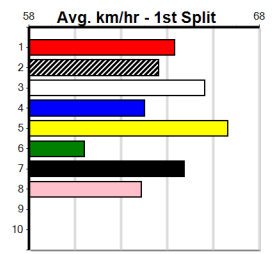

HARD STYLE RICO AT STUD (275+ RANK)

Distance: 350m, Race Type: Grade 5, Total Prizemoney: $1,530
1st: $1,000, 2nd: $320, 3rd: $160, 4th: $50

QUESTED BALE (1) was a good winner 3 starts back and can return to the winners list after a freshen up. SWORD DANCER (2) has ran handy placings in 2 of her last 3 starts and could be the danger. FIRE FEATHER (7) has claims as well.

Watchdog Tips: 1 2 7 4 Bet: Box Trifecta 1,2,4,7 ($10 for 41.67%)

QUESTED BALE (NSW)[5] Resuming, good win 3 back, gun draw, go close. $2.80
Owner(s): T Kennedy - harris
Sire: ORSON ALLEN Dam: DYNA CHILL
Trainer: Tammy Kennedy - harris (Devon)

SWORD DANCER [5] Handy placings in 2 of her last 3, major player. $5.50
Owner(s): F Bickerton
Sire: MY REDEEMER Dam: ANTS IN PANTS
Trainer: Frederick Bickerton (Pearcedale)

REAL MICKOY [5] Resuming, may get burnt off early, tested. $21.00
Owner(s): M Campbell
Sire: COSMIC CHIEF Dam: IZUMI
Trainer: Margaret Campbell (Longwarry)

MEDIATOR [5] Can race in a forward position, threat. $10.00
Owner(s): Bills Boys (SYN), R Hutty, B Hutty
Sire: ASTON DEE BEE Dam: IRONBARK LASS
Trainer: Lindsay Fulford (Maffra)

ESFAHAN [5] Can show early speed but place looks best. $15.00
Owner(s): L Fulford
Sire: ASTON DEE BEE Dam: DAINTREE PUZZLE
Trainer: Lindsay Fulford (Maffra)

1

2

3

4

5