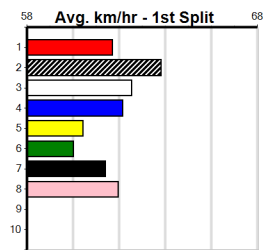

Traralgon

1

2:44PM

(VIC time)

MR AUDACIOUS @ STUD (275+ RANK)

Distance: 350m, Race Type: Maiden, Total Prizemoney: $1,530
1st: $1,000, 2nd: $320, 3rd: $160, 4th: $50

DASHER BALE (8) has recorded smart placings in 2 of his last 3 starts and looks like the one to beat. REMO ADALLI (2) has ran good placings in 3 of her last 4 and could be the danger again. BARRY'S GAZE (3) has enough talent for this as well.

Watchdog Tips: **8** **2** **3** **4** **Bet:** **Win 8**

Form Box Wgt Dist Track Date Time BON Margin 1st/2nd (Time) PIR Checked Comment W/R Split 1 S/P Grade

GATE GIRL [M] ***** SCRATCHED ***** **$15.00**

BD Bitch Mar-22 Sire: FERAL FRANKY Dam: MANNERS MATTER Trainer: Ronald Wood (Warragul)

Owner(s): R Wood

Winning Distances: < 300m (0) 300 - 399m (0) 400 - 499m (0) 500 - 599m (0) 600 - 699m (0) > 700m (0)

Winning Weights:

Rank	Age	Wgt	Dist	Track	Date	Time	BON	Margin	1st/2nd (Time)	PIR	Checked	Comment	W/R	Split 1	S/P	Grade
8th	(5)	22.8	300	HVL	R2	07-Feb-24	17.89	16.96	6.00L WHO YOU KISSIN' (17.49)	M/4	.	.	.	4.10	$42.20	M
5th	(7)	22.7	300	HVL	R1	14-Feb-24	17.62	17.01	6.00L FIESTY LASS (17.21)	M/1	.	.	.	3.96	$24.80	M
6th	(8)	23.1	300	HVL	R1	21-Feb-24	17.86	16.71	9.00L ROCKET SUSIE (17.23)	Q/1	.	.	.	3.95	$32.10	M
5th	(1)	23.0	350	TRA	R3	26-Feb-24	21.06	19.99	12.00L LADY RAMPAGE (20.28)	M/54	.	.	.	6.90	$18.30	M
3rd	(8)	23.7	350	TRA	R1	11-Mar-24	20.64	19.79	7.50L ARTORIAS BALE (20.12)	Q/22	.	.	.	6.83	$16.10	M
6th	(2)	23.4	400	WGL	R1	14-Mar-24	24.07	22.79	16.00 COLLINDA RISE (22.95)	M/66	.	.	.	8.76	$22.60	T3-M
6th	(2)	23.4	350	TRA	R1	20-Mar-24	21.19	20.19	11.00 DEVIL IN ME (20.47)	M/56	.	.	.	7.02	$24.70	M
6th	(3)	23.1	400	WGL	R3	04-Apr-24	24.00	22.65	11.00 VALENCIA TILLY (23.29)	M/45	.	.	.	8.96	$34.80	T3-M

Last 3 wins NOT included above

Bx	1st	2nd	3rd	4th	5th	6th	7th	8th
1					1			
2						3		
3							1	
4							1	
5								2 1
6					1	1		
7								1 2
8		1				1	2	

Prize Best	$160.00
Starts	NBT
Trk/Dts	19-0-0-1
APM	3-0-0-1
	128

REMO ADALLI [M] **Good placings in 3 of her last 4, major player.** **$3.60**

BK Bitch May-21 Sire: FEAR ZAFONIC Dam: REMO GULLY Trainer: David Plumridge (Scoresby)

Owner(s): A Brown

Winning Distances: < 300m (0) 300 - 399m (0) 400 - 499m (0) 500 - 599m (0) 600 - 699m (0) > 700m (0)

Winning Weights:

Rank	Age	Wgt	Dist	Track	Date	Time	BON	Margin	1st/2nd (Time)	PIR	Checked	Comment	W/R	Split 1	S/P	Grade
2nd	(8)	26.1	300	HVL	R1	24-Jan-24	17.18	16.66	2.00L WALTZING BLAZE (17.05)	Q/1	.	.	.	3.97	$2.60	M
6th	(7)	26.1	300	HVL	R1	01-Mar-24	17.59	16.78	4.50L FASCINATE DEBRA (17.28)	M/2	.	.	.	3.97	$2.80	T3-M
4th	(6)	26.0	350	HVL	R1	08-Mar-24	20.11	19.47	4.50L HOT SUMMER SKY (19.81)	Q/1	.	.	.	6.64	$28.80	T3-M
2nd	(3)	26.0	390	BAL	R2	15-Mar-24	22.92	22.08	2.00L MUMMA MOO SHAKA (22.80)	Q/11	.	.	.	8.67	$2.20	M
6th	(4)	25.9	390	BAL	R1	29-Mar-24	23.13	22.25	6.00L REIKO DUSTY (22.71)	Q/56	.	.	.	8.82	$12.80	T3-M
3rd	(1)	26.6	400	WGL	R9	04-Apr-24	23.39	22.65	5.50L HARAJUKU LASS (23.04)	Q/33	.	.	.	8.70	$5.50	T3-RW
3rd	(2)	26.8	395	TRA	R2	08-Apr-24	22.79	22.05	11.00 DR. KENNETH (22.05)	Q/233	.	.	.	3.83	$21.60	T3-M
2nd	(2)	26.8	350	TRA	R1	15-Apr-24	20.22	19.87	1.5L DASHER BALE (20.12)	M/11	.	.	.	6.71	$3.30	M

Last 3 wins NOT included above

Bx	1st	2nd	3rd	4th	5th	6th	7th	8th
1		4	1	1	2			
2		1	1		1	1	1	1
3		1						
4		1				2		1
5			1		1			
6			1	1	1			
7			1	1		2		
8		1	1				1	

Prize Best	$3890.00
Starts	NBT
Trk/Dts	32-0-8-6
APM	2-0-1-0
	1401