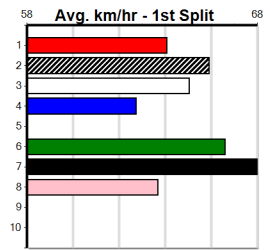

CATCH THE THIEF @ STUD (275+ RANK)

Distance: 395m, Race Type: Grade 5, Total Prizemoney: $1,530
1st: $1,000, 2nd: $320, 3rd: $160, 4th: $50

LEKTRA VERA (3) can show good early speed in her races and looks like the one to beat after some smart recent wins. RING A DUSTY (7) can show a good turn of foot once balanced and can challenge. MYALL PRAWN (8) has talent as well.

Watchdog Tips: **3** **7** **8** **6** **Bet:** Trifecta 3/6,7,8/1,6,7,8 ($10 - 111.11%)

1

CATCH THE OUTLAW [5] Comes into calculations from this draw. **$10.00**

WBK Dog Dec-20 Sire: FERNANDO BALE Dam: SUPREME OUTLAW Trainer: Phillip Pollutro (Morwell)

Owner(s): P Pollutro
Winning Distances: < 300m (0) 300 - 399m (1) 400 - 499m (2) 500 - 599m (0) 600 - 699m (0) > 700m (0)

Winning Weights: 31.2(1) 31.9(2)

4th (7)	32.4	395	TRA	R10	01-Mar-24	22.78	22.08	8.50L	BIG TIMBER (22.20)	Q/114	.	.	3.72	$21.60	5
5th (2)	32.4	395	TRA	R5	08-Mar-24	22.59	21.83	6.50L	LITTLE EDWARD (22.16)	S/778	.	.	3.85	$22.40	5
7th (2)	33.0	400	WGL	R8	14-Mar-24	23.19	22.79	6.00L	DREAM ON ALLAN (22.79)	M/77	.	.	8.69	$8.90	T3-5
4th (6)	32.6	450	TRA	R6	25-Mar-24	25.96	25.51	6.50L	JIMMY THE PUMPER (25.51)	M/443	.	SW	6.84	$26.80	5
5th (5)	32.4	460	WGL	R8	30-Mar-24	26.38	25.97	6.00L	GALLOPING SUZIE (25.97)	M/455	.	.	6.69	$46.90	5
2nd (3)	31.7	450	TRA	R8	06-Apr-24	25.49	25.20	4.25L	KIPPY BALE (25.20)	M/322	.	.	6.80	$14.50	5
4th (8)	32.2	450	TRA	R9	12-Apr-24	25.50	24.76	6.00L	TANGELA BALE (25.08)	M/233	.	.	6.71	$62.00	5H
2nd (1)	32.7	395	TRA	R8	15-Apr-24	22.59	22.38	0.25L	MYALL PRAWN (22.58)	M/211	.	.	3.78	$3.90	5

Last 3 wins NOT included above

1st (8)	31.9	400	WGL	R2	06-Oct-22	23.08	22.69	6.00L	OLIVE BALE (23.48)	M/11	.	SW	8.51	$3.40	T3-M
1st (8)	31.2	400	WGL	R4	02-Dec-22	23.37	22.79	0.25L	SWEETY POP (23.39)	M/22	.	.	8.69	$1.80	T3-7
1st (1)	31.9	395	TRA	R3	12-Jul-23	22.85	22.55	0.50L	DR. LINDA MAY (22.87)	M/312	.	SW	3.82	$4.40	X67

Box History

Bx	1st	2nd	3rd	4th	5th	6th	7th	8th
1	1	3	1	1				
2		3	1	2	2			2
3		4	1	1	1	2		2
4		2			2			1
5		3	1	1	1	1		2
6			1	3	2	1		
7					1	3	1	1
8	2	4	1	2	2	1		

Prize Best Starts Trk/Dts APM $1900.00 22.85(1)-12/7/23 69-3-19-6 20-1-5-2 2436