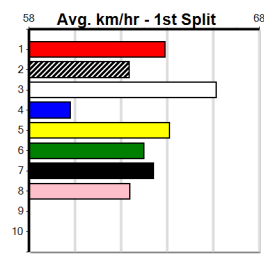

Traralgon
11
6:06PM
(VIC time)

HOOKED ON SCOTCH AT STUD (275+ RANK)

Distance: 350m, Race Type: Grade 5, Total Prizemoney: $1,530
1st: $1,000, 2nd: $320, 3rd: $160, 4th: $50

JESSICA PEARSON (1) should find this a bit easier than her last few starts and looks like the one to beat from the gun draw. MORAINÉ TOM (6) and SHES ROSES (8) should fill the placings

Watchdog Tips: 1 6 8 2 **Bet:** Win 1

1

JESSICA PEARSON [5] **$1.65**

BK Bitch Mar-20 Sire: FULLY LOADED Dam: TINDERELLA

Owner(s): L Fulford Trainer: Cindy Fulford (Maffra)

Winning Distances: < 300m (0) 300 - 399m (8) 400 - 499m (2) 500 - 599m (0) 600 - 699m (0) > 700m (0)

Winning Weights: 25.3(1) 25.4(1) 25.5(1) 26.1(2) 27.2(1) 27.4(1) 27.7(1) 27.8(1) 28.0(1)

Plc	Box	Dist	Track	Date	Time	BON	Margin	1st/2nd (Time)	PIR	Checked	Comment	WR	Split 1	S/P	Grade
4th	(2)	27.9	395 TRA	R8	26-Feb-24	22.83	22.29	5.50L UNIQUE MUNDINE (22.47)	M/444	.	.	.	3.82	$4.70 5	
8th	(1)	27.5	350 TRA	R4	08-Mar-24	20.38	19.71	9.50L MI AMIGO TEQUILA (19.73)	M/78	.	.	.	6.73	$34.50 X45	
4th	(5)	27.5	400 WGL	R11	14-Mar-24	23.23	22.79	3.25L HOOKED ON RED (23.02)	M/11	.	.	.	8.51	$15.60 T3-5	
5th	(7)	27.6	400 WGL	R6	21-Mar-24	23.25	22.63	6.00L SHANK'S PONY (22.86)	M/55	.	.	.	8.77	$8.70 X45	
4th	(4)	27.1	395 TRA	R7	25-Mar-24	22.91	22.47	6.50L BIG PISTOL (22.47)	M/234	.	.	.	3.83	$13.40 5	
7th	(4)	27.0	395 TRA	R10	01-Apr-24	23.24	22.27	14.00 GO ASTRAY (22.27)	M/577	.	SW	.	3.86	$7.20 T3-5	
6th	(1)	26.4	350 TRA	R10	06-Apr-24	20.40	19.91	7.00L LOCKED AND READY (19.91)	M/44	.	.	.	6.84	$7.20 X45	
1st	(1)	26.1	350 TRA	R11	15-Apr-24	20.13	19.87	2.25L ZAR ZAR BING (20.27)	M/21	.	.	.	6.75	$1.50 5	

Last 3 wins NOT included above

1st	(3)	27.8	350 TRA	R12	23-Oct-23	20.03	19.95	1.5L SUMERIAN (20.13)	M/11	.	SW	.	6.61	$3.10 T3-5	
1st	(3)	27.4	350 TRA	R7	06-Nov-23	19.66	19.66	3.5L KALE (19.90)	Q/11	.	.	.	6.51	$5.30 5	
1st	(4)	27.7	350 TRA	R12	07-Feb-24	19.68	19.45	1.25L QUENARA BALE (19.77)	M/11	.	.	.	0.00	$12.60 5	

Box History

Bx	1st	2nd	3rd	4th	5th	6th	7th	8th
1	2	1	2	1	1	2	1	1
2	2	2	3	1	3	1	1	1
3	2	1	1	1	1	1	1	1
4	3	3	1	1	2	2	2	2
5	1	1	4	3	2	2	2	2
6	1	1	1	1	3	1	1	1
7	2	1	1	2	1	1	1	1
8	2	3	1	1	1	3	1	1

Prize Best Starts Trk/Dts APM

$16784.38
19.66(3)-6/11/23
72-10-9-5
29-8-4-1
4523