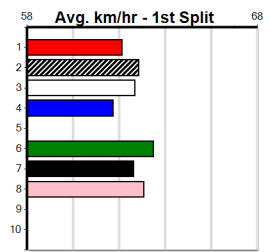

ZACK MONELLI @ STUD (275+ RANK)

Distance: 395m, Race Type: Grade 5, Total Prizemoney: $1,530
1st: $1,000, 2nd: $320, 3rd: $160, 4th: $50

MEGA BANJO BOY (1) gets his best draw for some time in this and he could be hard to hold out in the run to the bend. ENRAGED (4) can show a good turn of foot once balanced and can challenge. SPEED MERCHANT (3) posted smart wins in 2 of his last 4.

Watchdog Tips: 1 4 3 6 Bet: Win 1

MEGA BANJO BOY [5] Best draw for some time, good early, go close. $5.50
Owner(s): W Dawes
Winning Distances: < 300m (0) 300 - 399m (4) 400 - 499m (0) 500 - 599m (0) 600 - 699m (0) > 700m (0)
Trainer: William Dawes (Moe)

UNO PEANUT (QLD)[5] Showed speed in handy win last start, place hopes. $8.00
Owner(s): A Derubeis
Winning Distances: < 300m (0) 300 - 399m (7) 400 - 499m (0) 500 - 599m (0) 600 - 699m (0) > 700m (0)
Trainer: Pasquale Derubeis (Cape Woola)

SPEED MERCHANT [5] Smart wins in 2 of his last 4, chance if leads. $5.00
Owner(s): C Fulford
Winning Distances: < 300m (0) 300 - 399m (4) 400 - 499m (1) 500 - 599m (0) 600 - 699m (0) > 700m (0)
Trainer: Corey Fulford (Maffra)

ENRAGED [5] Good turn of foot once balanced, major player. $3.60
Owner(s): R Cameron
Winning Distances: < 300m (0) 300 - 399m (2) 400 - 499m (8) 500 - 599m (0) 600 - 699m (0) > 700m (0)
Trainer: Ronald Cameron (Cranbourne)

*** VACANT BOX ***
Owner(s):
Winning Distances: < 300m (0) 300 - 399m (0) 400 - 499m (0) 500 - 599m (0) 600 - 699m (0) > 700m (0)
Trainer:

1

2

3

4

5