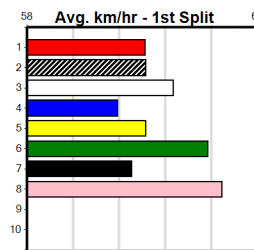

SPORTSBET GREEN TICKS (275+ RANK)

Distance: 350m, Race Type: Grade 5, Total Prizemoney: $1,530
1st: $1,000, 2nd: $320, 3rd: $160, 4th: $50

RIVER MATT (5) has shown enough talent for a race of this nature and may only need an ounce of luck early to salute. MAJESTIC BALE (4) has a good turn of foot once balanced and can challenge. BOROUGH PREMIERS (3) can show good early speed.

Watchdog Tips: 5 4 3 7 Bet: Box Trifecta 3,4,5,7 ($10 for 41.67%)

HURRICANE GYPSY [5] BIKS Owns a handy PB here, place hopes. $12.00
BK Bitch Mar-18 Sire: SHOULDERS Dam: LOYAL MISS Trainer: Victoria Sultana (Traralgar East)
Winning Distances: < 300m (0) 300 - 399m (1) 400 - 499m (3) 500 - 599m (0) 600 - 699m (0) > 700m (0)
Winning Weights: 28.6(1) 28.7(1) 29.0(1) 29.1(1)
8th (6) 29.5 350 TRA R12 18-Dec-23 21.13 20.17 12.00 INTER CYBORG (20.31) Q/58 . . . . 6.80 $23.20 5
8th (4) 29.9 350 TRA R12 01-Jan-24 21.04 19.92 16.00 MORAINÉ TOM (19.94) M/86 . . . . 6.98 $42.80 T3-5
7th (6) 30.2 350 TRA R4 29-Jan-24 20.76 19.88 7.00L COMPTON GUMDROPS Q/77 . . . . 6.93 $62.40 T3-5
5th (8) 30.2 350 TRA R7 12-Feb-24 20.85 19.74 13.00 TARYN'S BLUE (19.94) M/55 . . . . 6.88 $12.40 T3-5
8th (1) 30.4 350 TRA R7 19-Feb-24 20.95 19.80 17.00 LAKEVIEW DOZER (19.80) M/88 . . . . 6.79 $86.40 T3-5
6th (2) 30.6 350 TRA R4 11-Mar-24 20.86 19.79 11.00 LILLY RUSH (20.12) M/77 . . . . 6.86 $47.10 5
7th (4) 30.9 350 TRA R6 20-Mar-24 21.21 20.19 9.50L EXILED (20.56) M/67 . . . . 7.06 $50.70 5
5th (1) 30.5 350 TRA R12 15-Apr-24 20.86 19.87 2.50L WOODROFFE (20.70) M/42 . . . . 6.91 $38.10 5
Last 3 wins NOT included above
1st (1) 29.0 400 WGL R9 06-Oct-22 23.26 22.69 0.25L EBONY TARA (23.27) Q/63 . . SW . 8.74 $3.70 T3-7
1st (5) 28.7 350 TRA R10 17-Oct-22 19.91 19.87 0.25L LILLY RUSH (19.92) M/22 . . . . 6.64 $26.60 T3-6
1st (5) 28.6 400 WGL R11 29-Dec-22 23.15 22.72 0.05L PACIFIC PEARL (23.15) M/33 . . V7 . 9.06 $6.60 T3-RW

WOODROFFE [5] Not racing well enough of late, looks unlikely. $15.00
RF Dog May-20 Sire: ASTON DEE BEE Dam: RACHEL ZANE Trainer: Neville Bischard (Leitchville) ENG TRA 2024-04-17
Winning Distances: < 300m (0) 300 - 399m (4) 400 - 499m (1) 500 - 599m (0) 600 - 699m (0) > 700m (0)
Winning Weights: 36.1(1) 36.8(1) 37.0(1) 37.4(1) 38.1(1)
7th (4) 38.0 390 SHP R12 14-Mar-24 22.98 22.13 13.00 ASTRONOMICA (22.14) M/55 . . . . 8.66 $39.60 5
4th (5) 37.8 350 TRA R6 20-Mar-24 20.95 20.19 6.00L EXILED (20.56) M/44 . . . . 6.97 $43.00 5
5th (2) 37.4 390 BAL R12 25-Mar-24 22.99 22.25 7.50L PERFECT SAL (22.47) M/55 . . . . 8.85 $27.90 T3-5
5th (6) 37.8 435 SLE R7 27-Mar-24 25.77 24.59 12.00 CHARLOTTE'S HAND (24.95) M/655 . . . . 5.43 $51.20 5
F (5) 38.1 395 TRA R10 01-Apr-24 0.00 22.27 . GO ASTRAY (22.27) M/6 . . V5 . 3.87 $50.70 T3-5
3rd (6) 38.1 350 TRA R12 06-Apr-24 20.94 19.91 13.00 UNO PEANUT (20.07) M/62 . . . . 7.06 $125.00 5
6th (4) 38.1 350 TRA R9 08-Apr-24 20.70 20.08 4.25L ARABIAN PRINCESS (20.41) M/54 . . . . 6.91 $63.20 T3-RW
1st (2) 38.1 350 TRA R12 15-Apr-24 20.70 19.87 0.50L ABBY DOLL (20.73) M/65 . . SW . 7.09 $13.20 5
Last 3 wins NOT included above
1st (3) 36.8 385 SHP R4 20-Apr-23 22.03 22.03 2.25L RUNNING RIVER (22.17) Q/11 . . SW . 8.10 $24.40 7
1st (1) 37.4 395 TRA R10 05-May-23 22.68 22.11 0.75L GALLOPING SUZIE (22.71) M/111 . . . . 3.84 $4.00 X67H
1st (5) 37.0 350 TRA R12 31-Jul-23 20.68 20.18 0.75L HURRICANE PETE (20.72) M/41 . . SW . 6.83 $46.80 5