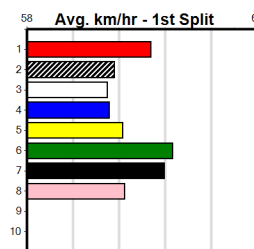

KISS PROFESSIONAL SOLUTIONS (275+)

Distance: 395m, Race Type: Mixed 6/7, Total Prizemoney: $1,530
1st: $1,000, 2nd: $320, 3rd: $160, 4th: $50

CARTEL GLAMOUR (6) has been smartly placed in 2 of her last 3 starts and she looks hard to beat in a race of this nature. FIESTY LASS (1) can race on the speed. XARN BALE (4) gets a shot here, much easier than last few.

Watchdog Tips: **6** **1** **4** **8** **Bet:** Trifecta 6/1,4/1,4,8 ($10 - 250%)

1

FIESTY LASS [7] **$4.60**

BK Bitch Mar-21 Sire: MY REDEEMER Dam: FIESTY GIRL

Owner(s): C Haas Trainer: Carl Haas (Tynong)

Winning Distances: < 300m (0) 300 - 399m (1) 400 - 499m (0) 500 - 599m (0) 600 - 699m (0) > 700m (0)

Winning Weights: 24.9(1)

5th	7th	8th	8th	7th	5th	4th	3rd	2nd	1st	PIR	Checked	Comment	W/R	Split 1	S/P	Grade
7th (3)	25.0	400	WGL	R1	02-Jan-24	23.78	22.29	15.00	VALENCIA LOLA (22.75)	M/44	.	.	.	8.76	$10.20	M
1st (5)	24.9	300	HVL	R1	14-Feb-24	17.21	17.01	3.00L	SANDY'S REBEL (17.41)	M/2	.	.	.	3.97	$1.50	M
7th (6)	24.8	350	TRA	R3	19-Feb-24	20.63	19.80	9.00L	SNOWY LILY (20.03)	M/76	.	.	.	6.83	$7.00	T3-7
8th (7)	25.0	395	TRA	R9	26-Feb-24	23.18	22.29	6.50L	IRISH BRIE (22.74)	M/444	.	.	.	3.87	$9.60	7
8th (3)	24.6	395	TRA	R3	06-Apr-24	23.07	22.30	12.00	FASCINATE DEBRA (22.30)	M/334	.	.	.	3.87	$21.00	7
8th (4)	24.8	400	WGL	R4	11-Apr-24	23.56	22.60	14.00	MISS BLAZE (22.60)	M/57	.	.	.	8.58	$27.10	T3-7
7th (1)	24.7	395	TRA	R10	15-Apr-24	23.22	22.38	7.50L	XARN BALE (22.70)	S/633	.	.	.	3.93	$7.70	X67

Last 3 wins NOT included above

Box History

Bx	1st	2nd	3rd	4th	5th	6th	7th	8th
1							1	
2								
3								
4								1
5	1							
6								1
7					1			1
8								

Prize Best Starts Trk/Dts APM

$1000.00 NBT
7-1-0-0
3-0-0-0
800

2

UNCHAINED [7] **$21.00**

BK Bitch Feb-22 Sire: BEAST UNLEASHED Dam: FORTNIGHT ADDICT

Owner(s): P Repici Trainer: Lina Repici (Hampton Park)

Winning Distances: < 300m (0) 300 - 399m (0) 400 - 499m (1) 500 - 599m (0) 600 - 699m (0) > 700m (0)

Winning Weights: 26.6(1)

7th	8th	5th	4th	3rd	2nd	1st	3rd	2nd	1st	PIR	Checked	Comment	W/R	Split 1	S/P	Grade
7th (3)	26.5	400	WGL	R11	25-Jan-24	24.23	22.82	12.00	JUST WANT PIZZA (23.40)	M/77	.	.	.	8.99	$35.90	T3-7
8th (4)	26.6	300	HVL	R2	23-Feb-24	17.72	16.85	9.50L	WALTER WALRUS (17.09)	M/8	.	.	.	4.12	$89.70	T3-7
5th (4)	26.6	400	WGL	R4	14-Mar-24	23.88	22.79	1.75L	TESSA ENGLAND (23.77)	M/58	.	.	.	8.65	$27.40	T3-7
5th (5)	27.0	460	WGL	R4	28-Mar-24	26.94	25.74	12.00	OUR BOY ROO (26.16)	S/766	.	.	.	6.90	$58.00	T3-7
7th (6)	26.6	460	WGL	R3	02-Apr-24	26.64	25.54	13.00	WARM COCKLES (25.73)	S/688	.	.	.	6.84	$368.10	RWH
6th (8)	26.1	395	TRA	R3	06-Apr-24	22.92	22.30	9.00L	FASCINATE DEBRA (22.30)	M/568	.	.	.	3.90	$45.30	7
7th (3)	26.1	460	WGL	R7	11-Apr-24	26.95	25.83	11.00	SMOOTH RANGER (26.19)	M/777	.	.	.	7.04	$79.40	T3-RW
3rd (2)	25.9	395	TRA	R10	15-Apr-24	22.86	22.38	2.25L	XARN BALE (22.70)	S/575	.	.	.	3.92	$18.30	X67

Last 3 wins NOT included above

1st	3rd	2nd	1st	PIR	Checked	Comment	W/R	Split 1	S/P	Grade						
1st (3)	26.6	410	HOR	R1	15-Sep-23	23.90	23.16	1.00L	ICENI LETHAL (23.97)	M/43	.	.	.	10.60	$13.90	M

Box History

Bx	1st	2nd	3rd	4th	5th	6th	7th	8th
1								
2								
3	1							
4								
5								1
6								3
7								1
8								

Prize Best Starts Trk/Dts APM

$2440.00 NBT
31-1-1-2
5-0-0-1
568