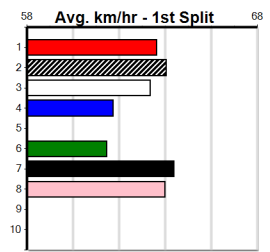

Traralgon

5

4:04PM

(VIC time)

MCMAHON BUILDERS (275+ RANK)

Distance: 395m, Race Type: Grade 5, Total Prizemoney: $1,530
1st: $1,000, 2nd: $320, 3rd: $160, 4th: $50

BE RUGGED (2) posted a handy win 2 starts back and he could return to the winners list today.
OUR BOY MAESTRO (7) recorded a handy placing here 2 starts back and can challenge. UNDER HIS SPELL (3) can show good early speed.

Watchdog Tips: **2** **7** **3** **8** **Bet:** Trifecta 2/3,7,8/3,7,8 ($10 - 166.67%)

1

HURRICANE MAX [5] Find this easier than his last few, place hopes. **$12.00**

BK Dog Oct-19 Sire: STAGGER Dam: MIGNON Trainer: Victoria Sultana (Traralgar East)

Owner(s): V Sultana
Winning Distances: < 300m (0) 300 - 399m (4) 400 - 499m (2) 500 - 599m (0) 600 - 699m (0) > 700m (0)
Winning Weights: 29.7(1) 29.9(3) 30.0(1) 30.6(1)

Run	Pos	Wgt	Dist	Track	Date	Time	BON	Margin	1st/2nd (Time)	PIR	Checked	Comment	WR	Split 1	S/P	Grade
5th (4)	31.8	395	TRA	R8	19-Feb-24	22.84	22.23	9.00L	INVICTUS GEORGE (22.23)	M/355	.	.	.	3.88	$30.30	T3-5
6th (8)	31.8	400	WGL	R6	24-Feb-24	23.17	22.38	7.00L	SHANK'S PONY (22.69)	M/66	.	.	.	8.64	$75.00	5
5th (6)	31.1	395	TRA	R11	04-Mar-24	22.79	21.95	7.00L	ASTON STOUT (22.31)	M/765	.	.	.	3.96	$46.20	T3-5
F (8)	31.3	395	TRA	R5	11-Mar-24	0.00	22.31	.	VICTORY BEND (22.44)	Q/345	.	.	V7	3.80	$33.00	5
5th (3)	31.0	350	TRA	R6	20-Mar-24	21.03	20.19	7.00L	EXILED (20.56)	M/55	.	.	.	7.00	$9.50	5
7th (3)	31.0	400	WGL	R12	28-Mar-24	23.66	22.84	8.50L	QUEEN KATHLEEN (23.07)	M/77	.	.	.	8.83	$14.60	T3-5
5th (3)	30.8	395	TRA	R10	01-Apr-24	23.02	22.27	11.00	GO ASTRAY (22.27)	M/755	.	.	.	3.92	$33.00	T3-5
4th (1)	30.6	395	TRA	R5	15-Apr-24	22.96	22.38	4.75L	OUR BOY MAESTRO (22.64)	M/223	.	.	.	3.83	$47.90	5

Last 3 wins NOT included above

1st (4)	29.7	395	TRA	R5	05-Sep-22	22.37	22.22	2.50L	CAPTAIN CRUISER (22.53)	Q/111	.	.	.	3.75	$4.50	5
1st (2)	30.0	395	TRA	R5	28-Nov-22	22.63	22.48	1.75L	CAPTAIN CRUISER (22.75)	M/211	.	.	.	3.83	$3.90	T3-5
1st (8)	29.9	400	WGL	R11	02-Dec-22	23.23	22.79	1.25L	ASTON ROSA (23.32)	S/55	.	.	.	8.70	$4.60	T3-5

Box History

Bx	1st	2nd	3rd	4th	5th	6th	7th	8th
1	1	3	5	2	1	1	1	1
2	1	3	4	2	1	2		
3	1	3	6	4	2	5	1	
4	1	2	3		3	1		
5	2	3	1	2	5	1	1	
6	1	3	3	3	2	1	2	
7	1	2	2	2	4	1	1	
8	2	2	1	2	2	3	1	

Prize Best Starts Trk/Dts APM: $19029.38, 22.37(4)-5/9/22, 121-6-18-24, 48-4-9-7, 1651