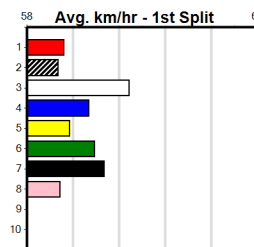

SPORTSBET BET WITH MATES (275+ RANK)

Distance: 395m, Race Type: Maiden, Total Prizemoney: $1,530
1st: $1,000, 2nd: $320, 3rd: $160, 4th: $50

HAPPY GOOD GUY (8) produced a handy effort here last start and he could be the one to beat today. NEVER SOBER (5) has ran smart placings in 2 of her last 3 starts and can challenge with some luck. WESTERN FEEL (1) has claims from the gun draw.

Watchdog Tips: **8** **5** **1** **2** **Bet:** **Win 8**

Form Box	Wgt	Dist	Track	Date	Time	BON	Margin	1st/2nd (Time)	PIR	Checked	Comment	WR	Split 1	S/P	Grade
1															
WESTERN FEEL [M]															
Well drawn, handy mid-race pace, chance. $6.00															
BK Dog May-22 Sire: ZIPPING GARTH Dam: DREAMY EYES Trainer: Judy Brereton (Tanjil South)															
Owner(s): Eye Candy (SYN), C Wilk, K Gorman															
Winning Distances: < 300m (0) 300 - 399m (0) 400 - 499m (0) 500 - 599m (0) 600 - 699m (0) > 700m (0)															
Winning Weights:															
6th (1)	31.1	400	WGL	R1	15-Feb-24	23.59	22.72	11.00 SWANKY CHIC (22.84)	M/66				8.87	$48.30	T3-M
8th (2)	31.1	395	TRA	R2	19-Feb-24	23.46	22.23	17.00 WHISPER PIE (22.29)	S/888		V5		4.26	$40.50	T3-M
5th (3)	32.0	395	TRA	R2	18-Mar-24	24.53	22.19	25.00 MICK'S DELIGHT (22.84)	M/885					$26.50	T3-M
4th (3)	31.5	435	SLE	R2	27-Mar-24	26.13	24.59	16.00 SMOOTH COLLINDA (25.02)	S/866				5.55	$24.90	M
8th (1)	31.5	395	TRA	R2	01-Apr-24	23.42	22.27	11.00 PRINCESS BARONA (22.67)	M/777				4.02	$16.60	T3-M
3rd (2)	31.1	435	SLE	R1	05-Apr-24	25.87	24.60	6.00L DR. OPHELIA (25.49)	S/644				5.46	$51.90	M
3rd (4)	31.0	460	WGL	R3	11-Apr-24	26.73	25.83	13.00 SHIV ROY (25.83)	M/222				6.76	$34.50	T3-M
3rd (1)	31.1	395	TRA	R2	15-Apr-24	23.13	22.38	6.00L RIO BORIS (22.73)	S/754				4.01	$9.50	M
Last 3 wins NOT included above															
Box History															
Bx	1st	2nd	3rd	4th	5th	6th	7th	8th							
1			1	1					1						2
2															
3															1
4															
5															
6															
7															1
8															
Prize Best															
Starts															
Trk/Dts															
APM															

2															
MR. DRIFTER [M]															
Steady placing here 3 starts back, can threaten. $7.00															
BK Dog Apr-21 Sire: FLYNN Dam: LADY PROFIT Trainer: Jessica MCGovern (Rosedale)															
Owner(s): E MCGovern															
Winning Distances: < 300m (0) 300 - 399m (0) 400 - 499m (0) 500 - 599m (0) 600 - 699m (0) > 700m (0)															
Winning Weights:															
8th (1)	29.3	300	HVL	R1	22-Dec-23	17.88	16.86	8.00L ZOOM CALL (17.33)	S/7				4.17	$56.90	T3-M
7th (5)	29.2	300	HVL	R1	24-Jan-24	17.76	16.66	11.00 WALTZING BLAZE (17.05)	M/7				4.17	$20.50	M
7th (3)	29.3	395	TRA	R3	29-Jan-24	23.21	22.06	14.00 SANTORINI BALE (22.29)	M/667				3.99	$53.30	T3-M
4th (3)	29.3	350	TRA	R1	11-Mar-24	20.67	19.79	8.00L ARTORIAS BALE (20.12)	M/57				6.91	$20.90	M
2nd (7)	29.3	350	TRA	R1	20-Mar-24	20.56	20.19	1.5L DEVIL IN ME (20.47)	M/43				7.02	$25.60	M
8th (5)	29.4	350	TRA	R1	25-Mar-24	21.23	19.90	12.00 TAKE THE EDGE (20.44)	S/68				7.01	$22.10	M
4th (5)	29.2	435	SLE	R3	05-Apr-24	25.65	24.60	5.00L CATCH SOME RAYS (25.31)	M/554				5.44	$33.40	M
7th (2)	29.1	395	TRA	R2	15-Apr-24	23.74	22.38	15.00 RIO BORIS (22.73)	M/488				3.91	$9.30	M
Last 3 wins NOT included above															
Box History															
Bx	1st	2nd	3rd	4th	5th	6th	7th	8th							
1															2
2															
3															
4															1
5															1
6															1
7															
8															
Prize Best															
Starts															
Trk/Dts															
APM