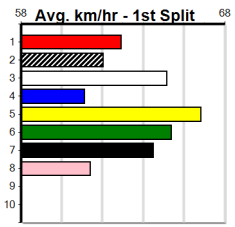

Ballarat

SJC CONCRETING (250+RANK)

Distance: 390m, Race Type: Grade 7, Total Prizemoney: \$1,530
1st: \$1,000, 2nd: \$320, 3rd: \$160, 4th: \$50

3

11:39AM

(VIC time)

Watchdog Tips:

0 0 0 0