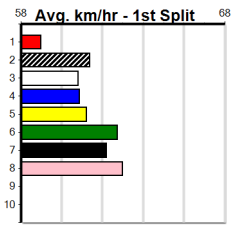

NATIONAL GREYHOUND ADOPTION MTH

Distance: 390m, Race Type: Maiden, Total Prizemoney: $1,530
1st: $1,000, 2nd: $320, 3rd: $160, 4th: $50

1

11:05AM
(VIC time)

Watchdog Tips: **0 0 0 0** Bet: .