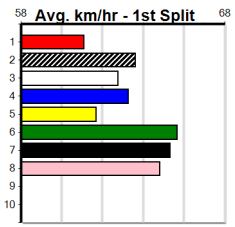

DOWNLOAD THE WATCHDOG APP (250+

Distance: 390m, Race Type: Grade 5, Total Prizemoney: \$1,530
1st: \$1,000, 2nd: \$320, 3rd: \$160, 4th: \$50

11

2:12PM

(VIC time)

Watchdog Tips:

0 0 0 0

Bet: