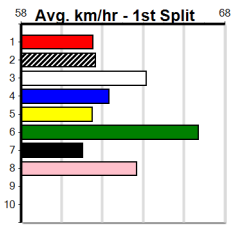

PAUA OF BUDDY @ STUD (250+RANK)

Distance: 450m, Race Type: Mixed 6/7, Total Prizemoney: $1,530
1st: $1,000, 2nd: $320, 3rd: $160, 4th: $50

5

12:12PM

(VIC time)

Watchdog Tips: **0 0 0 0** Bet: .