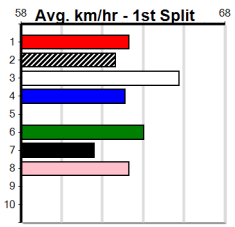

SPORTSBET BET WITH MATES (250+RAN)

Distance: 545m, Race Type: Grade 5, Total Prizemoney: $1,740
1st: $1,150, 2nd: $360, 3rd: $180, 4th: $50

6
12:31PM
(VIC time)

Watchdog Tips: 0 0 0 0 **Bet:** .