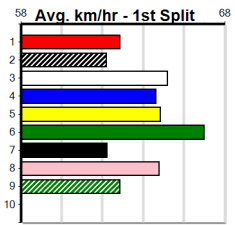

EUREKA CONCRETE (250+RANK)

Distance: 450m, Race Type: Grade 5, Total Prizemoney: $1,530
1st: $1,000, 2nd: $320, 3rd: $160, 4th: $50

8

1:13PM

(VIC time)

Watchdog Tips: **0 0 0 0** Bet: **.**