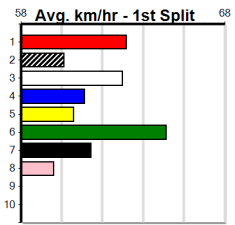

A1 SIGNAGE (0-1 WIN) (250+RANK)

Distance: 390m, Race Type: Restricted Win, Total Prizemoney: $1,530
1st: $1,000, 2nd: $320, 3rd: $160, 4th: $50

2

11:21AM

(VIC time)

Watchdog Tips:

0 0 0 0

Bet:

Form	Box	Weight	Dist	Track	Date	Time	BON	Margin	1st/2nd (Time)	PIR	Checked	Comment	W/R	Split 1	S/P	Grade

1 BODY SLAM [7]																	Winning Boxes								
BK	D	Sep-20 ASTON DEE BEE					KUNG FU HUSTLE							1	2	3	4	5	6	7	8				
Trainer: Alfred Debattista (Sedgwick)																	Prize Best Starts Trk/Dst APM								
5th	(6)	34.6	390	SHP	R4	14-Mar-24	23.15	22.13	4.00LAILEEN'S LAD (22.87)		M/35	.	.	.	8.63	$41.00	7	1 $3,640.00 FSH 33-1-3-4 0-0-0-0 $585							
6th	(2)	34.1	425	BEN	R9	20-Mar-24	24.95	24.11	5.00LBAKALI LASS (24.61)		M/222	.	.	.	6.65	$14.20	X67								
6th	(7)	34.0	425	BEN	R3	28-Mar-24	25.09	24.02	13.00LCAPALA (24.20)		M/444	.	.	.	6.78	$25.60	T3-7								
3rd	(2)	33.5	425	BEN	R9	17-Apr-24	24.79	24.30	4.25LCRUISE AMY (24.51)		M/322	.	.	.	6.70		7								
Owner(s): A Debattista																									

2 AIRBORNE SHAUN (NSW)[7]																	Winning Boxes								
WBK	D	Aug-21 MEPUNGA BLAZER					ZULU WALK							1	2	3	4	5	6	7	8				
Trainer: Jordan Monaghan (Blakeville)																	Prize Best Starts Trk/Dst APM								
3rd	(8)	27.8	390	BAL	R1	18-Dec-23	22.91	21.98	3.5LSPECIAL FAITH (22.67)		S/33	.	.	.	8.86	$7.60	T3-M	1 $1,705.00 NBT 15-1-0-3 8-0-0-2 $773							
6th	(2)	27.6	390	BAL	R1	01-Jan-24	23.51	21.95	15.00LORSON AS (22.50)		M/87	.	.	.	9.30	$11.30	T3-M								
7th	(3)	27.8	425	BEN	R1	17-Jan-24	25.59	24.19	20.00LIT'S A BEAST (24.22)		M/767	.	.	.	6.93	$13.70	M								
1st	(8)	28.0	390	WBL	R1	05-Feb-24	23.18	22.29	1.5LSOHO SIMON SAYS (23.28)		M/53	.	SW	.	8.83	$11.40	M								
Owner(s): Powerbrokers (SYN), T Monaghan, A Appleby, b Mcmenaman, T Vanorsouw, D Connor, J Webster, J Webster																									

3 AWESOME JADE [7]																	Winning Boxes								
F	B	Apr-22 ORSON ALLEN					ORIENTAL JADE							1	2	3	4	5	6	7	8				
Trainer: Gavin Gledhill (Coomboona)																	Prize Best Starts Trk/Dst APM								
5th	(3)	26.9	390	SHP	R2	01-Feb-24	23.15	22.17	2.75LRUN PEBBLES RUN (22.96)		M/23	.	.	.	8.58	$7.40	T3-M	1 $1,440.00 FSH 11-1-0-1 0-0-0-0 $996							
1st	(3)	27.3	300	HVL	R1	23-Feb-24	17.41	16.85	1.75LMIGHTY JO (17.51)		M/3	.	.	.	4.09	$8.20	T3-M								
4th	(2)	27.6	390	SHP	R2	29-Feb-24	22.67	22.06	3.25LSHOCK AND AWE (22.45)		Q/23	.	.	W	8.50	$20.30	7								
8th	(4)	27.4	390	SHP	R10	05-Mar-24	23.07	22.11	9.00LMARKET MOVES (22.45)		M/88	.	.	.	9.27	$10.70	7								
Owner(s): M Lord																									

4 HARD ROTOR [M]																	Winning Boxes								
BK	B	Mar-22 HARD STYLE RICO					ROTARUA							1	2	3	4	5	6	7	8				
Trainer: Max Zammit (Exford)																	Prize Best Starts Trk/Dst APM								
7th	(2)	29.3	400	GEL	R1	29-Mar-24	24.02	22.41	21.00LLEO BALE (22.60)		S/56	.	.	.	8.80	$21.80	M	1 $1,350.00 NBT 14-0-3-2 3-0-2-0 $1102							
7th	(4)	28.6	410	HOR	R1	09-Apr-24	24.38	23.26	14.00LYASH BALE (23.42)		M/77	.	.	.	11.02	$60.70	MH								
3rd	(4)	28.7	410	HOR	R2	12-Apr-24	24.23	23.58	4.50LMIGHTY MONARCH (23.93)		M/33	.	.	.	10.85	$8.00	M								
6th	(8)	28.6	390	BAL	R1	17-Apr-24	23.28	22.22	9.50LDARTS NIGHT (22.62)		S/66	.	.	.	8.85		M								
Owner(s): M Zammit