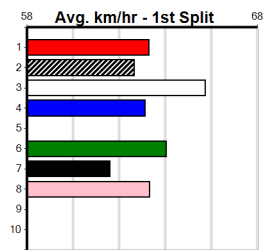

SPORTSBET BET WITH MATES (250+RANK)

Distance: 545m, Race Type: Grade 5, Total Prizemoney: $1,740
1st: $1,150, 2nd: $360, 3rd: $180, 4th: $50

Watchdog Tips: ☐ ☐ ☐ ☐ ☐

Bet: ☐

Form Box	Wgt	Dist	Track	Date	Time	BON	Margin	1st/2nd (Time)	PIR	Checked	Comment	WR	Split 1	S/P	Grade

HUMMOCK [5]

BD Dog Mar-20 Sire: MY REDEEMER Dam: INVICTUS GLORY

Owner(s): C Capuano

Trainer: Clint Capuano (Anakie)

Winning Distances: < 300m (0) 300 - 399m (0) 400 - 499m (6) 500 - 599m (4) 600 - 699m (6) > 700m (0)

Winning Weights: 31.5(2) 31.6(4) 31.8(1) 32.0(1) 32.1(2) 32.2(2) 32.5(1) 32.7(1) 32.8(1) 33.0(1)

7th (6)	31.6	400	GEL	R9	02-Feb-24	22.85	22.41	6.00L BLINK YOU LOSE (22.44)	M/77	.	.	.	8.87	$37.90	X34
4th (1)	31.7	460	GEL	R8	12-Feb-24	26.42	25.79	9.00L SODA FRANK (25.79)	M/675	.	.	.	6.75	$49.00	X45
7th (4)	31.2	410	HOR	R7	05-Mar-24	23.51	22.89	8.00L LOCKE BALE (22.97)	M/77	.	.	.	10.73	$65.20	X45
8th (7)	31.0	390	WBL	R3	14-Mar-24	22.64	22.09	6.00L HANDSOME JACK (22.24)	M/77	.	.	.	8.93	$25.20	VET
7th (6)	31.6	410	HOR	R12	27-Mar-24	23.59	22.70	4.50L ALFIE ALLIGATOR (23.28)	M/88	.	VO	.	10.77	$12.50	VET
6th (6)	31.9	410	HOR	R4	02-Apr-24	23.73	23.24	7.50L DASHING CLAUDIA (23.24)	M/66	.	.	.	10.77	$14.90	5
6th (2)	32.0	390	WBL	R5	08-Apr-24	23.05	22.23	11.00 SLINGSHOT BRUNO (22.30)	Q/56	.	.	.	9.23	$4.20	5
1st (4)	32.2	450	WBL	R6	15-Apr-24	25.47	25.47	5.50L FREDDY DEEDS (25.85)	Q/111	.	.	.	6.69	$5.30	5

Last 3 wins NOT included above

1st (8)	31.6	525	MEP	R10	29-Mar-23	30.11	30.07	8.00L ZIPPING DARIA (30.65)	Q/1221	.	.	.	5.20	$5.80	5H
1st (4)	31.5	600	MEA	R7	29-Apr-23	34.50	34.50	1.00L TRENDING ZARI (34.57)	M/7654	.	SW	.	9.33	$4.30	X45
1st (2)	31.6	600	MEA	R8	06-May-23	34.66	34.66	0.50L ROMAN BLAZER (34.69)	M/2333	.	.	.	9.21	$3.10	X45

Box History

Bx	1st	2nd	3rd	4th	5th	6th	7th	8th
1				2				1 1
2	3				1	1	1	2
3	1	1		2				1
4	6	1	1	2	1			1 1
5	1	1						1
6	1	1	1			1		2
7	2			1	2	2	1	1
8	2		4			1		

Prize Best Starts Trk/Dts APM: $88755.00 FSTD 55-16-4-6 0-0-0-0 5345