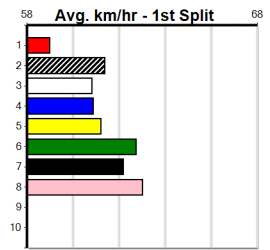

NATIONAL GREYHOUND ADOPTION MTH

1

11:05AM

(VIC time)

Distance: 390m, Race Type: Maiden, Total Prizemoney: $1,530
1st: $1,000, 2nd: $320, 3rd: $160, 4th: $50

Watchdog Tips: ☐ ☐ ☐ ☐ ☐ **Bet:** ☐

Form Box Wgt Dist Track Date Time BON Margin 1st/2nd (Time) PIR Checked Comment W/R Split 1 S/P Grade

1

MR. PERSONALITY [M]

BK Dog Dec-21 Sire: ALLEN DEED Dam: BLACK MUSTANG

Owner(s): G Fisher Trainer: Bernie Ender (St Albans)

Winning Distances: < 300m (0) 300 - 399m (0) 400 - 499m (0) 500 - 599m (0) 600 - 699m (0) > 700m (0)

Winning Weights:

Rank	Age	Wgt	Dist	Track	Date	BON	Margin	1st/2nd (Time)	PIR	Checked	Comment	W/R	Split 1	S/P	Grade	
8th	(3)	37.8	450	SHP	R1	02-Oct-23	27.08	25.39	25.00	MORTALITY (25.39)	S/777	.	.	.	7.25	$32.50 M
8th	(4)	38.2	350	HVL	R3	07-Oct-23	20.47	19.57	11.00	MIGHTY CAVE (19.75)	S/8	.	.	.	7.03	$32.30 M
ST	(-)	34.7	300	HVL		03-Mar-24	17.51			0.01L Trial Cleared	M	.	1of1	.	.	ST
4th	(8)	34.6	300	HVL	R2	08-Mar-24	17.31	16.71	0.50L	WARDAN JILUNGIN (17.28)	S/7	.	.	.	4.16	$3.60 T3-M
7th	(8)	34.6	390	BAL	R1	01-Apr-24	23.58	22.14	15.00	PELICAN FLYER (22.58)	M/76	.	.	W	8.88	$23.70 T3-M
6th	(8)	34.8	390	BAL	R1	15-Apr-24	23.34	22.28	7.50L	SALMON SPRAY (22.83)	S/86	.	.	SW	8.94	$26.40 T3-M

Last 3 wins NOT included above

Box History

Bx	1st	2nd	3rd	4th	5th	6th	7th	8th
1								
2								
3								1
4								1
5								
6								
7								
8				1		1		1

Prize Best $50.00
Starts NBT
Trk/Dts 5-0-0-0
APM 2-0-0-0
40

Form Box Wgt Dist Track Date Time BON Margin 1st/2nd (Time) PIR Checked Comment W/R Split 1 S/P Grade

2

RUNAWAY DEAL [M]

BD Bitch Jan-22 Sire: KIOWA MON MANNY Dam: I'M ROBYN BANKS

Owner(s): K Howat Trainer: Kenneth Howat (Plumpton)

Winning Distances: < 300m (0) 300 - 399m (0) 400 - 499m (0) 500 - 599m (0) 600 - 699m (0) > 700m (0)

Winning Weights:

Rank	Age	Wgt	Dist	Track	Date	BON	Margin	1st/2nd (Time)	PIR	Checked	Comment	W/R	Split 1	S/P	Grade	
8th	(3)	26.4	390	BAL	R3	27-Dec-23	23.66	21.92	20.00	ASTON VALOUR (22.32)	M/56	.	.	.	8.72	$91.50 M
8th	(1)	26.4	390	BAL	R3	08-Jan-24	24.07	22.20	23.00	ELPHICK BALE (22.48)	M/66	.	.	.	8.88	$90.10 T3-M
6th	(5)	26.0	400	GEL	R3	23-Jan-24	24.58	22.51	23.00	IDYLLIC PAIGE (23.03)	M/76	.	.	.	8.76	$81.60 T3-M
7th	(3)	26.1	400	GEL	R3	30-Jan-24	24.32	22.70	23.00	ASTON MONARCHY (22.78)	Q/55	.	.	.	8.98	$58.70 T3-M
7th	(2)	25.1	400	GEL	R1	06-Feb-24	23.94	22.65	13.00	SPLIT REEF (23.07)	M/77	.	.	.	8.99	$57.80 M
6th	(8)	24.9	390	BAL	R1	04-Mar-24	23.51	22.11	20.00	SHE'S RELOADED (22.11)	M/66	.	.	.	8.91	$65.50 T3-M
8th	(3)	24.9	400	GEL	R2	26-Mar-24	24.03	22.68	15.00	CLIFFORD BALE (23.02)	M/88	.	.	.	8.94	$102.80 M
6th	(1)	24.8	390	BAL	R1	08-Apr-24	23.58	22.25	11.00	ALICE FROM VENUS (22.83)	M/76	.	.	.	8.98	$79.70 T3-M

Last 3 wins NOT included above

Box History

Bx	1st	2nd	3rd	4th	5th	6th	7th	8th
1							1	1
2								2
3							1	2
4								
5						2		1
6							1	1
7								
8							1	

Prize Best $0.00
Starts NBT
Trk/Dts 13-0-0-0
APM 6-0-0-0
0