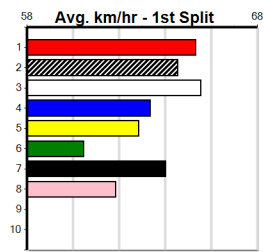

SPORTSBET EVERY DOG HAS ITS DAY (250+)

Distance: 390m, Race Type: Grade 5, Total Prizemoney: $1,530
1st: $1,000, 2nd: $320, 3rd: $160, 4th: $50

Watchdog Tips:

Bet:

Form Box	Wgt	Dist	Track	Date	Time	BON	Margin	1st/2nd (Time)	PIR	Checked	Comment	WR	Split 1	S/P	Grade

1

CHERRY RED [5]

F Bitch Feb-21 Sire: BERNARDO Dam: STARS AND LIGHTS Trainer: Ronald Dunne (St Albans)

Owner(s): R Dunne
Winning Distances: < 300m (0) 300 - 399m (2) 400 - 499m (1) 500 - 599m (0) 600 - 699m (0) > 700m (0)

Winning Weights: 29.3(1) 29.6(1) 30.7(1)

1st (7)	30.7	390	SHP	R4	29-Feb-24	22.46	22.06	2.25L ASTON RANDAL (22.61)	M/11		SW		8.46	$8.20	6G
6th (6)	30.6	350	HVL	R6	05-Mar-24	19.68	19.19	6.00L INTO OBSCURITY (19.27)	M/3				6.59	$19.20	5H
5th (1)	30.7	400	GEL	R7	12-Mar-24	23.41	22.57	7.00L WATERLOO BOY (22.95)	M/65				8.86	$4.10	5
2nd (7)	30.6	400	GEL	R7	19-Mar-24	23.08	22.37	0.50L KING POP (23.06)	M/22				8.69	$4.20	5
8th (7)	30.8	400	WGL	R11	28-Mar-24	23.53	22.84	8.00L BANKRUPT (22.98)	M/88				8.82	$9.80	T3-5
5th (6)	30.6	390	SHP	R5	04-Apr-24	22.70	22.20	7.50L GUNAI GIRL (22.20)	M/66				8.78	$15.00	T3-5
5th (1)	30.3	400	GEL	R7	09-Apr-24	23.00	22.46	3.00L FULL SPEED AHEAD (22.80)	M/53				8.59	$19.20	5H
4th (1)	30.3	400	GEL	R12	16-Apr-24	22.91	22.64	4.00L URITH BALE (22.64)	M/33				8.55	$30.00	5

Last 3 wins NOT included above

1st (4)	29.3	400	GEL	R3	04-Jul-23	22.92	22.68	2.50L SON OF CECIL (23.09)	M/21		SW		8.51	$8.00	M
1st (7)	29.6	390	BAL	R3	05-Aug-23	22.69	22.32	2.00L CHAIN DRIVE (22.82)	M/11				8.65	$5.70	7

Box History

Bx	1st	2nd	3rd	4th	5th	6th	7th	8th
1								
2	1							
3								
4	1	1	1			1	1	
5			2	1				1
6					1	1	1	1
7	2	1	1	1	2	1	4	2
8								1

Prize Best Starts Trk/Dts APM: $5735.00, 22.69(7)-5/8/23, 34-3-4-4, 5-1-1-0, 2319

2

LOVE A BOURBSKI (NSW)[5]

F Dog Jan-22 Sire: BARCIA BALE Dam: SUNSET BOURBSKI Trainer: Donna Knight (Talbot)

Owner(s): Lyne Davidson (SYN), J Lyne, R Davidson
Winning Distances: < 300m (0) 300 - 399m (1) 400 - 499m (2) 500 - 599m (0) 600 - 699m (0) > 700m (0)

Winning Weights: 30.7(1) 31.0(1) 31.1(1)

5th (7)	31.2	400	GEL	R8	22-Jan-24	23.30	22.63	8.50L PINEAPPLE HEAD (22.71)	S/36				8.52	$28.00	6G
1st (1)	30.7	400	GEL	R10	30-Jan-24	22.85	22.70	1.75L MIGHTY WISH (22.96)	M/11				8.40	$1.70	T3-6
6th (2)	30.7	350	HVL	R11	04-Feb-24	19.61	18.76	6.50L MYOLA THUNDER (19.17)	M/3				6.67	$37.10	5
8th (2)	30.3	400	GEL	R12	09-Feb-24	23.55	22.48	6.50L DARK MODE (23.11)	M/78				8.70	$10.20	5
8th (3)	30.1	390	BAL	R4	26-Feb-24	23.31	22.16	13.00 WHIRLWIND FIRE (22.42)	M/27		V14		8.49	$2.90	T3-5
7th (5)	30.4	390	BAL	R5	11-Mar-24	23.08	22.26	8.50L CRACKERJACK BERN	M/57				8.87	$4.20	T3-5
4th (3)	30.0	400	GEL	R12	26-Mar-24	23.30	22.68	2.25L SACRIFICIAL (23.16)	M/12				8.41	$2.50	5
7th (2)	29.9	390	BAL	R11	01-Apr-24	23.23	22.14	11.00 AMY JAY (22.51)	M/37		W		8.76	$4.60	T3-5

Last 3 wins NOT included above

1st (5)	31.1	400	GEL	R2	01-Nov-23	22.97	22.49	1.00L VERONICA LODGE (23.03)	M/11				8.44	$1.60	M
1st (1)	31.0	390	BAL	R2	04-Dec-23	22.36	22.27	1.25L SHAKA GOES BANG (22.44)	Q/11				8.40	$2.30	T3-7

Box History

Bx	1st	2nd	3rd	4th	5th	6th	7th	8th
1	2		1					
2							1	1
3				1			1	1
4								
5	1						1	1
6			1					
7					1			
8								

Prize Best Starts Trk/Dts APM: $3340.00, 22.36(1)-4/12/23, 14-3-0-1, 5-1-0-0, 1598