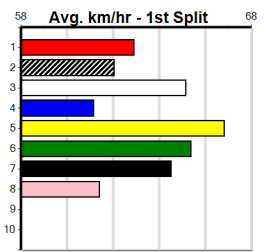

Ballarat
3
11:39AM
(VIC time)

SJC CONCRETING (250+RANK)

Distance: 390m, Race Type: Grade 7, Total Prizemoney: $1,530
1st: $1,000, 2nd: $320, 3rd: $160, 4th: $50

Watchdog Tips: ☐ ☐ ☐ ☐ ☐ **Bet:** ☐

1

SALMON SPRAY [7]
BK Bitch Mar-22 Sire: ASTON DUKE Dam: STARLIGHT JILL Trainer: Andrew Mooney (Amherst)
Owner(s): A Mooney
Winning Distances: < 300m (0) 300 - 399m (1) 400 - 499m (0) 500 - 599m (0) 600 - 699m (0) > 700m (0)
Winning Weights: 27.5(1)

F	(2)	27.9	425	BEN	R1	22-Mar-24	0.00	23.47	CRUSOE RICO (23.95)	Q/347	V5	6.62	$11.40 M
3rd	(7)	27.8	390	BAL	R1	03-Apr-24	22.97	21.97	7.50L PARIS BALE (22.46)	M/33		8.64	$8.90 M
3rd	(6)	27.8	390	BAL	R2	08-Apr-24	22.82	22.25	5.50L ABRAXAS BALE (22.46)	Q/11		8.40	$3.80 T3-M
1st	(1)	27.5	390	BAL	R1	15-Apr-24	22.83	22.28	0.75L PIPPA (22.88)	Q/11		8.47	$3.50 T3-M

Last 3 wins NOT included above

Box History

Bx	1st	2nd	3rd	4th	5th	6th	7th	8th
1	1							
2								
3								
4								
5								
6			1					
7			1					
8								

Prize Best	$1420.00
Starts	22.83(1)-15/4/24
Trk/Dts	4-1-0-2
APM	3-1-0-2
APM	1420

2

HEAD HUNTER [7]
BK Dog Dec-21 Sire: ALLEN DEED Dam: BLACK MUSTANG Trainer: Bernie Ender (St Albans)
Owner(s): B Ender
Winning Distances: < 300m (0) 300 - 399m (0) 400 - 499m (1) 500 - 599m (0) 600 - 699m (0) > 700m (0)
Winning Weights: 33.3(1)

2nd	(8)	33.5	300	HVL	R2	10-Mar-24	16.90	16.33	2.25L MINNIE ROCKS (16.75)	M/4	<th>3.97</th> <th>$7.40 M</th>		
8th	(4)	33.5	400	GEL	R2	02-Apr-24	23.73	22.50	9.50L WISE MOVE (23.09)	M/78		8.93	$5.30 M
1st	(3)	33.3	450	BAL	R1	07-Apr-24	25.90	24.91	1.25L ASTON TYPHOON (25.97)	Q/111	SW	6.69	$7.60 M
6th	(7)	33.3	390	BAL	R9	15-Apr-24	22.81	22.28	8.00L PARIS BALE (22.28)	M/46		8.65	$11.60 T3-7

Last 3 wins NOT included above

Box History

Bx	1st	2nd	3rd	4th	5th	6th	7th	8th
1								
2								
3	1							
4								1
5								
6								
7						1		
8		1						

Prize Best	$2200.00
Starts	NBT
Trk/Dts	4-1-1-0
APM	1-0-0-0
APM	2096

3

LARRY IN PURSUIT [7]
BD Dog Nov-21 Sire: HARD STYLE RICO Dam: SWEET PURSUIT Trainer: Margery Quick (Haddon)
Owner(s): B Grant
Winning Distances: < 300m (0) 300 - 399m (1) 400 - 499m (0) 500 - 599m (0) 600 - 699m (0) > 700m (0)
Winning Weights: 31.7(1)

5th	(4)	31.9	350	HVL	R4	16-Feb-24	20.15	19.44	3.75L SHE'S VERSACE (19.90)	M/1	<th>6.71</th> <th>$0.00 T3-7</th>		
3rd	(3)	31.3	300 <th>HVL</th> <th>R4</th> <th>21-Feb-24</th> <th>17.25</th> <th>16.71</th> <th>8.00L CONSPIRED (16.71)</th> <th>S/3</th> <th></th>	3.97	$24.60 7								
4th	(7)	31.6	390	WBL	R9	26-Feb-24	22.77	21.94	5.50L BALLYMOTE (22.39)	Q/24	<th>8.70</th> <th>$19.40 7</th>		
3rd	(8)	32.0	390	BAL	R9	15-Mar-24	22.54	22.08	7.00L ZIVA BALE (22.08)	M/32	<th>8.53</th> <th>$14.70 7</th>		
3rd	(4)	31.9	390	BAL	R4	21-Mar-24	22.64	22.01	9.50L SARAH LOUISE (22.01)	M/33	SW	8.57	$16.40 7
6th	(3)	32.0	350	TRA	R3	25-Mar-24	20.87	19.90	6.00L INTER BLACK FIRE (20.47)	M/37	<th>6.82</th> <th>$11.40 7</th>		
5th	(8)	32.0	390	WBL	R9	01-Apr-24	23.13	22.07	8.00L INGA SALLY (22.60)	M/45	<th>9.13</th> <th>$3.50 X67</th>		
3rd	(8)	32.2	400	GEL	R9	16-Apr-24	23.10	22.64	6.50L BLACKPOOL WINNIE (22.68)	M/33	<th>8.68</th> <th>$20.30 7</th>		

Last 3 wins NOT included above

1st	(8)	31.7	390	WBL	R2	29-Jan-24	22.49	22.10	2.00L SAINT JAYDEN (22.62)	Q/11	SW	8.77	$4.00 M

Box History

Bx	1st	2nd	3rd	4th	5th	6th	7th	8th
1			1					1
2				4				
3	1	1				2		
4			1		1			
5			1					
6			1		1			
7					1			
8	1	1	2		2		2	

Prize Best	$3070.00
Starts	NBT
Trk/Dts	24-1-2-7
APM	6-0-0-3
APM	1736