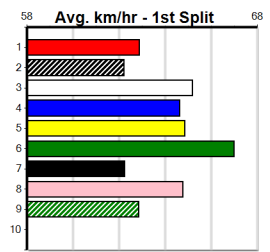

EUREKA CONCRETE (250+RANK)

Distance: 450m, Race Type: Grade 5, Total Prizemoney: $1,530
1st: $1,000, 2nd: $320, 3rd: $160, 4th: $50

Watchdog Tips:

Bet:

Form Box	Wgt	Dist	Track	Date	Time	BON	Margin	1st/2nd (Time)	PIR	Checked	Comment	WR	Split 1	S/P	Grade

TAME THE BEAST (QLD)[5]

BK Dog **Jul-20** **Sire: BEAST UNLEASHED** **Dam: DYNA BELLA** **Trainer: Samuel Webb (Epsom)**

Owner(s): J Williams
Winning Distances: < 300m (0) 300 - 399m (2) 400 - 499m (9) 500 - 599m (1) 600 - 699m (0) > 700m (0)
Winning Weights: 31.2(1) 31.7(2) 31.8(1) 31.9(1) 32.0(1) 32.1(1) 32.2(1) 32.4(4)

2nd (1)	32.3	425	BEN	R11	23-Feb-24	24.53	23.77	4.75L DENOMINATOR (24.21)	M/332	.	.	.	6.62	$7.50	5
5th (6)	32.0	485	HOR	R9	01-Mar-24	28.35	26.75	14.00 TOBIKUMA (27.42)	S/555	.	.	.	6.76	$21.70	5
2nd (8)	32.1	425	BEN	R7	08-Mar-24	24.52	23.69	1.5L SKYE ROCKET (24.43)	M/612	.	.	.	6.69	$19.10	X45
4th (4)	32.0	425	BEN	R10	16-Mar-24	24.30	23.61	4.25L EXPLOSIVE DEBT (24.00)	M/554	.	.	.	6.77	$27.00	5
4th (2)	32.1	425	BEN	R2	22-Mar-24	24.43	23.47	5.50L SHAKA BIG TONKS (24.04)	S/854	.	.	.	6.77	$17.00	5
6th (7)	32.7	450	WBL	R5	28-Mar-24	26.07	25.25	6.50L STAR'S HOPE (25.62)	Q/323	.	.	.	6.65	$57.50	5
7th (4)	32.5	450	BAL	R5	07-Apr-24	25.93	24.91	6.00L LAMIA ERNIE (25.52)	M/787	.	SW	.	6.95	$33.60	5
3rd (3)	32.1	450	SHP	R8	11-Apr-24	25.72	25.34	5.50L REDEEM THIS (25.34)	M/543	.	.	.	6.77	$42.10	X45

Last 3 wins NOT included above

1st (4)	32.4	425	BEN	R11	07-Jul-23	24.23	23.49	2.00L FERNANDO DUSTY (24.36)	M/311	.	SW	.	6.70	$4.00	5
1st (5)	32.0	450	SHP	R8	14-Sep-23	25.44	25.44	1.25L GRACIOUS GIFT (25.53)	M/211	.	.	.	6.67	$3.50	T3-5
1st (4)	32.2	450	BAL	R8	08-Jan-24	25.81	25.65	0.25L KIPPY BALE (25.82)	M/511	.	SW	.	6.72	$6.40	T3-5

Box History

Bx	1st	2nd	3rd	4th	5th	6th	7th	8th
1	2	6	2	1	2			
2	1	1	1	2	3	1		2
3	1	1	2		2	1	2	
4	3		4	2	1	2	2	
5	2	1	4	1	2	2		
6		5			1	1	2	
7	2	2	3	3	1	4	1	
8	1	2		1		1	1	1

Prize Best Starts Trk/Dts APM

Prize	$29230.00
Best Starts	25.66(7)-16/1/23
Trk/Dts	92-12-18-16
APM	10-2-3-1
	5735