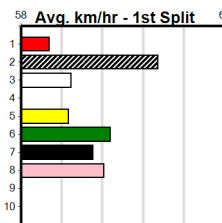

9

5:35PM

(VIC time)

Watchdog Tips: 0 0 0 0 **Bet:** .