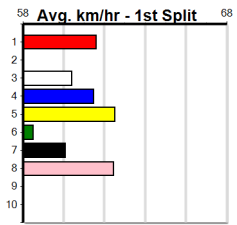

SPORTSBET WE LET THE DOGS OUT (27

Distance: 460m, Race Type: Maiden, Total Prizemoney: \$1,530
1st: \$1,000, 2nd: \$320, 3rd: \$160, 4th: \$50

3

3:42PM

(VIC time)

Watchdog Tips:

0 0 0 0

Bet: