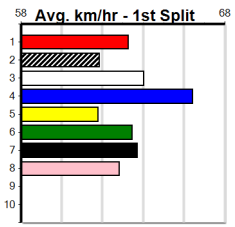

GEELONG PRINTING (275+RANK)

Distance: 400m, Race Type: Grade 5, Total Prizemoney: \$1,530
1st: \$1,000, 2nd: \$320, 3rd: \$160, 4th: \$50

7

4:52PM
(VIC time)

Watchdog Tips: **0 0 0 0** Bet: **.**

Form	Box	Weight	Dist	Track	Date	Time	BON	Margin	1st/2nd (Time)	PIR	Checked	Comment	W/R	Split 1	S/P	Grade	Winning Boxes																																																							
1 ASTON BEAUFORT [5]																	<table border="1"> <tr><th>1</th><th>2</th><th>3</th><th>4</th><th>5</th><th>6</th><th>7</th><th>8</th></tr> <tr><td>1</td><td>1</td><td>1</td><td></td><td>1</td><td></td><td></td><td>1</td></tr> <tr><td colspan="8">Prize Best \$10,840.00</td></tr> <tr><td colspan="8">Starts FSH</td></tr> <tr><td colspan="8">Trk/Dst 32-5-3-4</td></tr> <tr><td colspan="8">APM 0-0-0-0 \$3021</td></tr> </table>								1	2	3	4	5	6	7	8	1	1	1		1			1	Prize Best \$10,840.00								Starts FSH								Trk/Dst 32-5-3-4								APM 0-0-0-0 \$3021							
1	2	3	4	5	6	7	8																																																																	
1	1	1		1			1																																																																	
Prize Best \$10,840.00																																																																								
Starts FSH																																																																								
Trk/Dst 32-5-3-4																																																																								
APM 0-0-0-0 \$3021																																																																								
BK	D	Jan-21 FLYING PENSKE				ASTON TARA																																																																		
Trainer: Trevor Whitford (Willow Grove)																	<table border="1"> <tr><th>1</th><th>2</th><th>3</th><th>4</th><th>5</th><th>6</th><th>7</th><th>8</th></tr> <tr><td>1</td><td>1</td><td>1</td><td></td><td>1</td><td></td><td></td><td>1</td></tr> <tr><td colspan="8">Prize Best \$9,216.88</td></tr> <tr><td colspan="8">Starts NBT</td></tr> <tr><td colspan="8">Trk/Dst 85-3-7-10</td></tr> <tr><td colspan="8">APM 6-0-2-0 \$782</td></tr> </table>								1	2	3	4	5	6	7	8	1	1	1		1			1	Prize Best \$9,216.88								Starts NBT								Trk/Dst 85-3-7-10								APM 6-0-2-0 \$782							
1	2	3	4	5	6	7	8																																																																	
1	1	1		1			1																																																																	
Prize Best \$9,216.88																																																																								
Starts NBT																																																																								
Trk/Dst 85-3-7-10																																																																								
APM 6-0-2-0 \$782																																																																								
1st	(8)	33.3	390	BAL	R12	01-Apr-24	22.55	22.14	4.50	L	TYPHOON THOMAS (22.86)	M/11	.	SW	.	8.57	\$3.20	T3-5																																																						
4th	(6)	33.7	390	BAL	R4	08-Apr-24	22.80	22.25	6.00	L	TASMAN HOPE (22.41)	M/33	.	.	.	8.60	\$4.30	T3-5																																																						
2nd	(1)	33.6	400	WGL	R11	11-Apr-24	23.22	22.60	1.25	L	LINTER BEAST BOY (23.13)	M/43	.	.	.	8.64	\$4.40	T3-5																																																						
6th	(4)	33.3	450	BAL	R6	15-Apr-24	26.75	25.49	18.00	L	CLARETOWN SADIE (25.49)	M/576	.	V5	.	6.84	\$7.00	T3-5																																																						
Owner(s): T Whitford																																																																								
2 ELITE PATTY [5]																	<table border="1"> <tr><th>1</th><th>2</th><th>3</th><th>4</th><th>5</th><th>6</th><th>7</th><th>8</th></tr> <tr><td></td><td></td><td></td><td></td><td></td><td></td><td></td><td>1 2</td></tr> <tr><td colspan="8">Prize Best \$9,216.88</td></tr> <tr><td colspan="8">Starts NBT</td></tr> <tr><td colspan="8">Trk/Dst 85-3-7-10</td></tr> <tr><td colspan="8">APM 6-0-2-0 \$782</td></tr> </table>								1	2	3	4	5	6	7	8								1 2	Prize Best \$9,216.88								Starts NBT								Trk/Dst 85-3-7-10								APM 6-0-2-0 \$782							
1	2	3	4	5	6	7	8																																																																	
							1 2																																																																	
Prize Best \$9,216.88																																																																								
Starts NBT																																																																								
Trk/Dst 85-3-7-10																																																																								
APM 6-0-2-0 \$782																																																																								
BK	B	Feb-20 ELITE STATE				SUPER PATRICIA																																																																		
Trainer: Cameron Hudson (Creswick)																																																																								
2nd	(4)	28.0	390	WBL	R12	19-Feb-24	23.07	22.26	2.50	L	SLINGSHOT BRUNO (22.92)	M/55	.	.	.	9.11	\$12.70	5																																																						
7th	(6)	28.0	400	GEL	R5	02-Apr-24	23.65	22.50	14.00	L	JAG FERNANDO (22.74)	M/26	.	.	.	8.76	\$102.50	5																																																						
5th	(8)	28.2	390	WBL	R12	08-Apr-24	22.88	22.23	6.00	L	BLUE CHAI LATTE (22.49)	M/34	.	.	.	8.86	\$30.00	5																																																						
7th	(7)	28.3	390	BAL	R11	15-Apr-24	23.06	22.28	9.00	L	PLUTOCRACY (22.45)	M/65	.	.	.	8.76	\$56.30	T3-5																																																						
Owner(s): C Hudson																																																																								
3 HOLLYWOOD FRANKY [5]																	<table border="1"> <tr><th>1</th><th>2</th><th>3</th><th>4</th><th>5</th><th>6</th><th>7</th><th>8</th></tr> <tr><td>1</td><td></td><td>1</td><td></td><td>1</td><td></td><td>1</td><td></td></tr> <tr><td colspan="8">Prize Best \$5,480.00</td></tr> <tr><td colspan="8">Starts FSH</td></tr> <tr><td colspan="8">Trk/Dst 17-3-3-1</td></tr> <tr><td colspan="8">APM 0-0-0-0 \$2946</td></tr> </table>								1	2	3	4	5	6	7	8	1		1		1		1		Prize Best \$5,480.00								Starts FSH								Trk/Dst 17-3-3-1								APM 0-0-0-0 \$2946							
1	2	3	4	5	6	7	8																																																																	
1		1		1		1																																																																		
Prize Best \$5,480.00																																																																								
Starts FSH																																																																								
Trk/Dst 17-3-3-1																																																																								
APM 0-0-0-0 \$2946																																																																								
BK	D	Jan-22 FERAL FRANKY				PHILADELPHIA PIP																																																																		
Trainer: Brian Brown (Axdale)																																																																								
6th	(6)	30.7	425	BEN	R10	13-Mar-24	24.62	24.00	8.50	L	FRANK GRIMES (24.05)	M/566	.	.	.	6.72	\$9.20	T3-RW																																																						
1st	(6)	30.2	390	SHP	R9	21-Mar-24	22.27	22.23	2.75	L	LITTLE FAST BULL (22.47)	M/11	.	.	.	8.49	\$4.90	T3-6																																																						
4th	(6)	29.8	425	BEN	R12	31-Mar-24	24.44	23.46	7.50	L	GEORGE MCFLY (23.91)	M/655	.	.	.	6.78	\$20.70	5																																																						
8th	(2)	29.6	450	SHP	R12	05-Apr-24	26.32	25.14	7.50	L	WEDLOCK (25.80)	M/214	.	.	.	6.71	\$7.40	5NP																																																						
Owner(s): Cotton Eye Joes (SYN), G Rudd, D Erdman, W Telford, N Seers, B Brown																																																																								
4 AL'S SHOUT [5]																	<table border="1"> <tr><th>1</th><th>2</th><th>3</th><th>4</th><th>5</th><th>6</th><th>7</th><th>8</th></tr> <tr><td>1</td><td>2</td><td>2</td><td></td><td>1</td><td></td><td></td><td>4 2</td></tr> <tr><td colspan="8">Prize Best \$25,520.00</td></tr> <tr><td colspan="8">Starts NBT</td></tr> <tr><td colspan="8">Trk/Dst 98-12-14-15</td></tr> <tr><td colspan="8">APM 21-3-2-5 \$3266</td></tr> </table>								1	2	3	4	5	6	7	8	1	2	2		1			4 2	Prize Best \$25,520.00								Starts NBT								Trk/Dst 98-12-14-15								APM 21-3-2-5 \$3266							
1	2	3	4	5	6	7	8																																																																	
1	2	2		1			4 2																																																																	
Prize Best \$25,520.00																																																																								
Starts NBT																																																																								
Trk/Dst 98-12-14-15																																																																								
APM 21-3-2-5 \$3266																																																																								
F	D	Mar-20 BARCIA BALE				OVER AND AWAY																																																																		
Trainer: Wade Green (Parwan)																																																																								
6th	(7)	33.4	400	GEL	R4	26-Mar-24	23.55	22.68	9.00	L	DESERT LION (22.94)	M/46	.	SW	.	8.66	\$20.10	5																																																						
2nd	(4)	33.1	390	SHP	R12	04-Apr-24	22.54	22.20	3.00	L	WESTERN'S BEAR (22.34)	M/22	.	.	.	8.59	\$17.50	T3-5																																																						
7th	(3)	33.5	390	SHP	R11	11-Apr-24	22.81	21.83	10.00	L	BROOMBRAE TOMMY (22.13)	M/46	.	.	.	8.54	\$49.20	5																																																						
7th	(4)	33.5	400	GEL	R6	16-Apr-24	23.42	22.64	8.00	L	LDR. MATRIX (22.87)	M/66	.	.	.	8.67	\$49.60	5																																																						
Owner(s): W Green																																																																								
5 SANDY'S LARA [5]																	<table border="1"> <tr><th>1</th><th>2</th><th>3</th><th>4</th><th>5</th><th>6</th><th>7</th><th>8</th></tr> <tr><td>1</td><td></td><td></td><td>1</td><td>1</td><td></td><td></td><td></td></tr> <tr><td colspan="8">Prize Best \$5,240.00</td></tr> <tr><td colspan="8">Starts NBT</td></tr> <tr><td colspan="8">Trk/Dst 24-3-5-2</td></tr> <tr><td colspan="8">APM 1-0-0-0 \$2684</td></tr> </table>								1	2	3	4	5	6	7	8	1			1	1				Prize Best \$5,240.00								Starts NBT								Trk/Dst 24-3-5-2								APM 1-0-0-0 \$2684							
1	2	3	4	5	6	7	8																																																																	
1			1	1																																																																				
Prize Best \$5,240.00																																																																								
Starts NBT																																																																								
Trk/Dst 24-3-5-2																																																																								
APM 1-0-0-0 \$2684																																																																								
BK	B	Feb-22 FABREGAS				SILENT SANDY																																																																		
Trainer: Robert Weightman (Haddon)																																																																								
4th	(1)	29.1	390	WBL	R10	26-Mar-24	22.82	22.28	5.50	L	CORTEZ BALE (22.46)	M/33	.	.	.	9.12	\$9.40	6G																																																						
2nd	(4)	29.3	390	BAL	R9	01-Apr-24	22.61	22.14	1.5L	L	BORROWED TIME (22.51)	M/22	.	.	.	8.76	\$7.40	T3-6																																																						
5th	(1)	28.9	390	WBL	R9	08-Apr-24	23.02	22.23	9.50	L	SHS'S ON BOOST (22.38)	M/65	.	.	.	9.09	\$6.40	X67																																																						
1st	(4)	28.9	425	BEN	R10	17-Apr-24	24.82	24.30	0.50	L	LALONZO THRILLS (24.84)	M/511	.	SW	.	6.83		6G																																																						
Owner(s): R Weightman																																																																								
6 AARON ALPACA [5]																	<table border="1"> <tr><th>1</th><th>2</th><th>3</th><th>4</th><th>5</th><th>6</th><th>7</th><th>8</th></tr> <tr><td></td><td>2</td><td></td><td>1</td><td></td><td>2</td><td>3</td><td>2</td></tr> <tr><td colspan="8">Prize Best \$16,060.00</td></tr> <tr><td colspan="8">Starts NBT</td></tr> <tr><td colspan="8">Trk/Dst 54-10-4-3</td></tr> <tr><td colspan="8">APM 1-0-0-0 \$1567</td></tr> </table>								1	2	3	4	5	6	7	8		2		1		2	3	2	Prize Best \$16,060.00								Starts NBT								Trk/Dst 54-10-4-3								APM 1-0-0-0 \$1567							
1	2	3	4	5	6	7	8																																																																	
	2		1		2	3	2																																																																	
Prize Best \$16,060.00																																																																								
Starts NBT																																																																								
Trk/Dst 54-10-4-3																																																																								
APM 1-0-0-0 \$1567																																																																								
BK	B	Nov-20 DYNA VILLA				CHEEKERS																																																																		
Trainer: Colin Baker (Lara)																																																																								
5th	(1)	26.6	500	BEN	R6	27-Oct-23	28.69	27.92	7.00	L	ROJO SILVER FOX (28.23)	M/226	.	.	.	6.65	\$13.20	5																																																						
6th	(4)	26.5	525	MEP	R10	01-Nov-23	31.01	30.01	8.00	L	TINKER CRYSTAL (30.45)	M/6776	.	.	.	5.34	\$6.20	T3-5																																																						
8th	(8)	26.5	410	HOR	R12	05-Nov-23	24.36	23.03	16.00	L	CRYMELON COMET (23.28)	M/68	.	V28	.	10.92	\$4.20	T3-5																																																						
8th	(8)	27.0	425	BEN	R6	24-Jan-24	25.70	24.14	14.00	L	KRAKEN ROVER (24.76)	M/888	.	V14	.	6.90	\$5.00	T3-5																																																						
Owner(s): J Abela																																																																								
7 DR. CARLSON [5]																	<table border="1"> <tr><th>1</th><th>2</th><th>3</th><th>4</th><th>5</th><th>6</th><th>7</th><th>8</th></tr> <tr><td>1</td><td>1</td><td>1</td><td></td><td>1</td><td></td><td>1</td><td>1</td></tr> <tr><td colspan="8">Prize Best \$14,887.77</td></tr> <tr><td colspan="8">Starts NBT</td></tr> <tr><td colspan="8">Trk/Dst 55-7-9-7</td></tr> <tr><td colspan="8">APM 22-4-3-4 \$1946</td></tr> </table>								1	2	3	4	5	6	7	8	1	1	1		1		1	1	Prize Best \$14,887.77								Starts NBT								Trk/Dst 55-7-9-7								APM 22-4-3-4 \$1946							
1	2	3	4	5	6	7	8																																																																	
1	1	1		1		1	1																																																																	
Prize Best \$14,887.77																																																																								
Starts NBT																																																																								
Trk/Dst 55-7-9-7																																																																								
APM 22-4-3-4 \$1946																																																																								
BEBD	D	Jan-20 BERNARDO				DR. HARLEE																																																																		
Trainer: Kevin Quinn (Cundare North)																																																																								
7th	(8)	28.4	400	GEL	R12	18-Mar-24	23.42	22.63	7.50	L	MY MATE MARTHA (22.91)	M/66	.	.	.	8.76	\$3.80	5																																																						
1st	(7)	29.0	390	WBL	R12	01-Apr-24	22.79	22.07	0.25	L	ZIPPING TANIA (22.80)	M/22	.	.	.	8.87	\$7.20	5																																																						
5th	(6)	29.0	390	WBL	R11	08-Apr-24	22.65	22.23	6.00	L	SOLITARY FLAME (22.23)	M/55	.	.	.	8.96	\$34.50	5																																																						
2nd	(5)	29.2	390	WBL	R11	15-Apr-24	22.86	22.46	1.75	L	MORAINES CHLOE (22.75)	M/54	.	.	.	9.15	\$7.60	5																																																						
Owner(s): S Hose																																																																								
8 MAC CRUZ [5]																	<table border="1"> <tr><th>1</th><th>2</th><th>3</th><th>4</th><th>5</th><th>6</th><th>7</th><th>8</th></tr> <tr><td>1</td><td></td><td>1</td><td></td><td>1</td><td></td><td></td><td>1 1</td></tr> <tr><td colspan="8">Prize Best \$12,525.00</td></tr> <tr><td colspan="8">Starts NBT</td></tr> <tr><td colspan="8">Trk/Dst 84-4-9-12</td></tr> <tr><td colspan="8">APM 21-0-1-2 \$2395</td></tr> </table>								1	2	3	4	5	6	7	8	1		1		1			1 1	Prize Best \$12,525.00								Starts NBT								Trk/Dst 84-4-9-12								APM 21-0-1-2 \$2395							
1	2	3	4	5	6	7	8																																																																	
1		1		1			1 1																																																																	
Prize Best \$12,525.00																																																																								
Starts NBT																																																																								
Trk/Dst 84-4-9-12																																																																								
APM 21-0-1-2 \$2395																																																																								
BD	B	Oct-20 SULZANTI				PANDORA'S PROOF																																																																		
Trainer: Jason Wickham (Lara)																																																																								
6th	(4)	28.1	390	BAL	R6	21-Mar-24	22.97	22.01	11.00	L	DESERT LION (22.20)	M/78	.	.	.	8.96	\$10.80	5																																																						
3rd	(7)	27.8	410	HOR	R5	29-Mar-24	23.66	23.23	1.25	L	COMET TO BURN (23.58)	M/33	.	.	.	10.63	\$25.50	5																																																						
6th	(7)	27.8	450	WBL	R6	08-Apr-24	26.41	25.51	13.00	L	CRACKERJACK POT (25.51)	M/776	.	.	.	6.99	\$16.10	5																																																						
6th	(4)	28.3	450	BAL	R10	14-Apr-24	26.52	25.59	13.00	L	RAYA STAR (25.66)	M/765	.	.	.	7.00	\$57.30	RW																																																						
Owner(s): J Wickham																																																																								
9 *** NO RESERVE ***																	<table border="1"> <tr><th>1</th><th>2</th><th>3</th><th>4</th><th>5</th><th>6</th><th>7</th><th>8</th></tr> <tr><td colspan="8">Prize Best \$14,887.77</td></tr> <tr><td colspan="8">Starts NBT</td></tr> <tr><td colspan="8">Trk/Dst 55-7-9-7</td></tr> <tr><td colspan="8">APM 22-4-3-4 \$1946</td></tr> </table>								1	2	3	4	5	6	7	8	Prize Best \$14,887.77								Starts NBT								Trk/Dst 55-7-9-7								APM 22-4-3-4 \$1946															
1	2	3	4	5	6	7	8																																																																	
Prize Best \$14,887.77																																																																								
Starts NBT																																																																								
Trk/Dst 55-7-9-7																																																																								
APM 22-4-3-4 \$1946																																																																								
Trainer:																																																																								
Owner(s):																																																																								
10 *** NO RESERVE ***																	<table border="1"> <tr><th>1</th><th>2</th><th>3</th><th>4</th><th>5</th><th>6</th><th>7</th><th>8</th></tr> <tr><td colspan="8">Prize Best \$14,887.77</td></tr> <tr><td colspan="8">Starts NBT</td></tr> <tr><td colspan="8">Trk/Dst 55-7-9-7</td></tr> <tr><td colspan="8">APM 22-4-3-4 \$1946</td></tr> </table>								1	2	3	4	5	6	7	8	Prize Best \$14,887.77								Starts NBT								Trk/Dst 55-7-9-7								APM 22-4-3-4 \$1946															
1	2	3	4	5	6	7	8																																																																	
Prize Best \$14,887.77																																																																								
Starts NBT																																																																								
Trk/Dst 55-7-9-7																																																																								
APM 22-4-3-4 \$1946																																																																								
Trainer:																																																																								
Owner(s):																																																																								