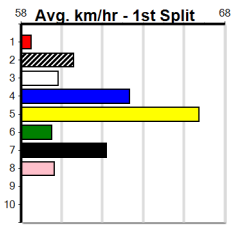

Geelong

THE BECKLEY CENTRE GEELONG (275+

Distance: 400m, Race Type: Maiden, Total Prizemoney: $1,530
1st: $1,000, 2nd: $320, 3rd: $160, 4th: $50

1
3:07PM
(VIC time)

Watchdog Tips:

0 0 0 0

Bet: