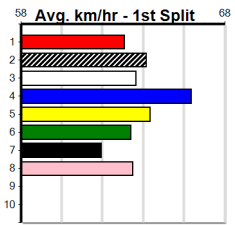

NP ELECTRICAL (275+RANK)

Distance: 400m, Race Type: Grade 5, Total Prizemoney: $1,530
1st: $1,000, 2nd: $320, 3rd: $160, 4th: $50

6

4:37PM
(VIC time)

Watchdog Tips: **0 0 0 0** Bet: .