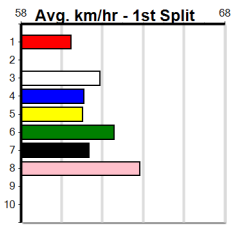

DOWNLOAD THE WATCHDOG APP (275+

Distance: 400m, Race Type: Mixed 6/7, Total Prizemoney: \$1,530
1st: \$1,000, 2nd: \$320, 3rd: \$160, 4th: \$50

Watchdog Tips:

0 0 0 0

Bet:

Main table containing race details for 10 races, including horse names, trainers, owners, and winning boxes.