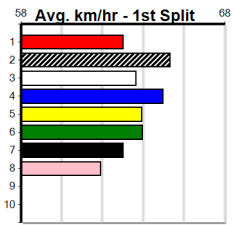

FREE ADMISSION TO ALL RACE MEETS (

Distance: 400m, Race Type: Mixed 6/7, Total Prizemoney: $1,530
1st: $1,000, 2nd: $320, 3rd: $160, 4th: $50

11

6:11PM

(VIC time)

Watchdog Tips:

0 0 0 0

Bet: