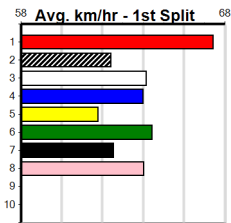

PARKER PUMPS (275+RANK)

Distance: 460m, Race Type: Grade 5, Total Prizemoney: $1,530
1st: $1,000, 2nd: $320, 3rd: $160, 4th: $50

8

5:12PM
(VIC time)

Watchdog Tips: **0 0 0 0** Bet: **0**