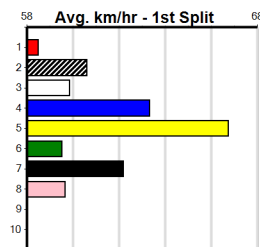

THE BECKLEY CENTRE GEELONG (275+RANK)

Distance: 400m, Race Type: Maiden, Total Prizemoney: $1,530
1st: $1,000, 2nd: $320, 3rd: $160, 4th: $50

Watchdog Tips: ☐ ☐ ☐ ☐ ☐ Bet:

1

GROOVIN' (NSW)[M]
RF Dog Jul-22 Sire: FERAL FRANKY Dam: PRECIOUS DESTINI
Owner(s): V Lungu Trainer: Marcus Lloyd (Anakie)
Winning Distances: < 300m (0) 300 - 399m (0) 400 - 499m (0) 500 - 599m (0) 600 - 699m (0) > 700m (0)
Winning Weights:
6th (6) 31.6 390 BAL R1 10-Apr-24 23.15 21.89 15.00 TALCOTT BALE (22.13) S/75 8.88 $26.50 M
7th (4) 31.6 390 WBL R2 15-Apr-24 23.26 22.46 12.00 PIXIE TRIXIE (22.46) M/77 9.40 $7.40 M

Box History

Bx	1st	2nd	3rd	4th	5th	6th	7th	8th
1								
2								
3								
4								1
5								
6						1		
7								
8								

Prize Best $0.00 FSH
Starts 2-0-0-0
Trk/Dts 0-0-0-0
APM 0

Last 3 wins NOT included above

2

OBVIOUS [M]
BD Bitch May-22 Sire: FERAL FRANKY Dam: PRINNY ARANDT
Owner(s): M Brealey Trainer: Margaret Brealey (Exford)
Winning Distances: < 300m (0) 300 - 399m (0) 400 - 499m (0) 500 - 599m (0) 600 - 699m (0) > 700m (0)
Winning Weights:
8th (3) 25.7 410 HOR R1 09-Apr-24 24.80 23.26 20.00 YASH BALE (23.42) M/88 11.12 $31.60 MH

Box History

Bx	1st	2nd	3rd	4th	5th	6th	7th	8th
1								
2								
3								1
4								
5								
6								
7								
8								

Prize Best $0.00 FSH
Starts 1-0-0-0
Trk/Dts 0-0-0-0
APM 0

Last 3 wins NOT included above

3

FORWARD STEP [M]
BK Dog Dec-20 Sire: SENNACHIE Dam: WHAT FEELING
Owner(s): UGLIETTA (SYN), J Uglietta, M Uglietta Trainer: Joe Uglietta (Yan Year)
Winning Distances: < 300m (0) 300 - 399m (0) 400 - 499m (0) 500 - 599m (0) 600 - 699m (0) > 700m (0)
Winning Weights:
7th (5) 33.5 300 HVL R2 26-Jan-24 17.34 16.89 4.25L WHO'S NANNA PAT (17.06) S/8 4.25 $23.20 T3-M
5th (8) 33.2 350 HVL R2 02-Feb-24 20.21 19.49 4.50L ASTON ANGELO (19.90) M/7 6.97 $29.50 T3-M
ST (-) 32.3 300 HVL 16-Feb-24 17.84 1.75L Trial Not Cleared M/44 4of4 4.05 ST
ST (-) 32.2 350 HVL 01-Mar-24 19.94 1.00L Trial Cleared M/44 3of5 6.66 ST
5th (6) 33.1 395 TRA R2 11-Mar-24 23.04 22.31 2.50L FULL BARREL (22.87) M/763 3.97 $39.50 M
3rd (1) 32.8 425 BEN R1 20-Mar-24 25.05 24.11 11.00 BREE CABANG (24.32) S/554 6.97 $8.60 M
5th (8) 32.7 450 BAL R2 25-Mar-24 26.61 25.34 15.00 MAX PEARL (25.58) S/856 7.22 $40.50 T3-M
7th (8) 32.6 460 WGL R3 30-Mar-24 26.84 25.97 11.00 ENGELKE ROAD (26.09) S/866 6.89 $59.30 M

Box History

Bx	1st	2nd	3rd	4th	5th	6th	7th	8th
1								
2		2						1
3		1	3				1	
4	1	4	1	1	1	2	3	
5	1	2	2					1
6	3	1	2	1	1			
7				1	2			
8					3		2	1

Prize Best $6105.00 NBT
Starts 55-0-8-13
Trk/Dts 5-0-2-2
APM 613

Last 3 wins NOT included above

4

GROVER BALE (NSW)[M]
RBD Dog Mar-22 Sire: FERNANDO BALE Dam: IDRIA BALE
Owner(s): B Wheeler Trainer: Samantha Grenfell (Anakie)
Winning Distances: < 300m (0) 300 - 399m (0) 400 - 499m (0) 500 - 599m (0) 600 - 699m (0) > 700m (0)
Winning Weights:
4th (8) 31.8 400 GEL R1 15-Mar-24 23.40 22.46 9.00L BLAZER BALE (22.79) S/34 8.70 $7.00 M
6th (2) 31.2 400 GEL R2 16-Apr-24 23.62 22.64 14.00 SUDOKU CARMELLO (22.69) M/43 8.88 $11.00 M

Box History

Bx	1st	2nd	3rd	4th	5th	6th	7th	8th
1								
2						1		
3								
4								
5								
6								
7								
8					1			

Prize Best $75.00 NBT
Starts 2-0-0-0
Trk/Dts 2-0-0-0
APM 60

Last 3 wins NOT included above