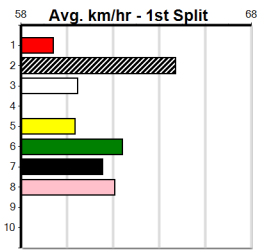

TTS ELECTRICS (275+RANK)

Distance: 400m, Race Type: Maiden, Total Prizemoney: $1,530
1st: $1,000, 2nd: $320, 3rd: $160, 4th: $50

Watchdog Tips:

Bet:

Form	Box	Wgt	Dist	Track	Date	Time	BON	Margin	1st/2nd (Time)	PIR	Checked	Comment	WR	Split 1	S/P	Grade

1

PAYTON'S PEARL (NSW)[M]
BK Bitch Feb-22 Sire: MEPUNGA BLAZER Dam: GEORGIA ROSE
Owner(s): T Walters Trainer: Troy Walters (Parwan)
Winning Distances: < 300m (0) 300 - 399m (0) 400 - 499m (0) 500 - 599m (0) 600 - 699m (0) > 700m (0)
Winning Weights:
5th (8) 25.3 400 GEL R12 22-Jan-24 23.94 22.63 17.00 BRONELLY SASS (22.80) S/66 . SW . 9.14 $13.30 M
5th (2) 25.1 305 MTG R1 07-Mar-24 18.92 17.89 3.5L UNCLE STRIPES (18.68) 6.18 $3.80 M
4th (8) 25.4 305 MTG R1 14-Mar-24 18.74 17.69 3.00L ARCTIC DASH (18.52) 0 6.29 $5.50 M
5th (6) 25.2 400 GEL R2 19-Mar-24 23.91 22.37 12.00 ASTILL BALE (23.10) S/55 . W 9.16 $17.00 M
8th (1) 25.2 400 GEL R1 26-Mar-24 23.88 22.68 15.00 STEP ON AIR (22.89) S/78 . W 9.06 $60.40 M
3rd (2) 25.0 400 MTG R3 04-Apr-24 24.30 22.99 4.25L HOTFOOT SWIZZLE (24.01) 0 11.47 $19.00 M
Last 3 wins NOT included above

Box History

Bx	1st	2nd	3rd	4th	5th	6th	7th	8th
1								1
2			1		1			
3								
4								
5								
6					1			
7								
8				1	1			

Prize Best	$265.00
Starts	NBT
Trk/Dts	6-0-0-1
APM	3-0-0-0
	241

2

RIVERDALE TURBO [M]
BK Dog Aug-21 Sire: FERNANDO BALE Dam: CRUISING BETTY
Owner(s): RIVERDALE (SYN), M Abela, I Green, C Abela Trainer: Cathrine Abela (Little River)
Winning Distances: < 300m (0) 300 - 399m (0) 400 - 499m (0) 500 - 599m (0) 600 - 699m (0) > 700m (0)
Winning Weights:
5th (2) 32.8 400 GEL R3 19-Dec-23 23.90 22.62 10.00 YUM CHA MAC (23.20) Q/35 . . . 8.64 $20.80 M
3rd (3) 32.6 400 GEL R2 26-Dec-23 23.34 22.58 6.50L THESTRAL (22.91) M/13 . . . 8.48 $21.10 M
5th (6) 32.5 400 GEL R3 02-Jan-24 23.53 22.48 12.00 DUNDEE TIARA (22.73) M/55 . . . 8.68 $15.10 M
3rd (8) 32.4 400 GEL R3 09-Jan-24 23.21 22.58 3.75L ROSE OF SATURN (22.95) M/23 . . . 8.52 $4.60 M
7th (1) 32.8 400 GEL R3 16-Jan-24 23.32 22.30 11.00 INTEX BALE (22.57) Q/46 . . . 8.70 $28.30 M
5th (5) 33.1 400 GEL R2 23-Jan-24 23.44 22.51 2.25L PARWAN'S STAR (23.29) Q/35 . . . 8.57 $10.40 T3-M
6th (7) 33.5 400 GEL R3 30-Jan-24 24.23 22.70 21.00 ASTON MONARCHY (22.78) M/67 . . . 9.12 $12.30 T3-M
6th (3) 32.9 400 GEL R10 20-Feb-24 23.46 22.58 7.00L SOHO SIMON SAYS (23.00) M/56 . . . 8.87 $52.70 T3-M
Last 3 wins NOT included above

Box History

Bx	1st	2nd	3rd	4th	5th	6th	7th	8th
1			1					1
2					1			1
3			1			1		1
4								
5					1	1		
6				1	1			
7			1			1		
8			2					

Prize Best	$880.00
Starts	NBT
Trk/Dts	16-0-0-5
APM	16-0-0-5
	416

3

SOHO PASSIN' BY [M]
RF Bitch Aug-21 Sire: WHISKEY RIOT Dam: CRUISING BY
Owner(s): S O'brien Trainer: Stephen O'brien (Gordon)
Winning Distances: < 300m (0) 300 - 399m (0) 400 - 499m (0) 500 - 599m (0) 600 - 699m (0) > 700m (0)
Winning Weights:
3rd (8) 27.2 400 GEL R10 25-Mar-24 23.73 22.68 14.00 GOLD BENZ (22.80) S/433 . . . 8.95 $6.70 M
5th (6) 26.6 390 WBL R2 01-Apr-24 23.24 22.07 13.00 LAMIA FAWN (22.36) S/86 . . . 9.22 $17.20 M
7th (3) 26.7 390 BAL R2 08-Apr-24 23.33 22.25 13.00 ABRAXAS BALE (22.46) M/56 . . . 8.79 $49.00 T3-M
Last 3 wins NOT included above

Box History

Bx	1st	2nd	3rd	4th	5th	6th	7th	8th
1								
2								
3								1
4								
5								
6					1			
7								
8			1					

Prize Best	$260.00
Starts	NBT
Trk/Dts	3-0-0-1
APM	1-0-0-1
	260