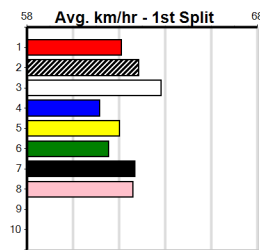

SPORTSBET SAME RACE MULTI (275+RANK)

Distance: 400m, Race Type: Grade 5, Total Prizemoney: $1,530
1st: $1,000, 2nd: $320, 3rd: $160, 4th: $50

Watchdog Tips:

Bet:

Table with columns: Form Box, Wgt, Dist, Track, Date, Time, BON, Margin, 1st/2nd (Time), PIR, Checked, Comment, WR, Split 1, S/P, Grade

KIWI TURTLE [5] BE Bitch Apr-20 Sire: BARCIA BALE Dam: KIWI COLLISION Trainer: Colin Baker (Lara)
Winning Distances: < 300m (0) 300 - 399m (4) 400 - 499m (4) 500 - 599m (0) 600 - 699m (0) > 700m (0)
Winning Weights: 26.0(1) 27.1(1) 27.2(1) 27.5(1) 27.9(2) 28.2(1) 28.3(1)
Box History table and Prize Best Starts table included.

SUPER SPARKLE [5] BK Bitch Mar-19 Sire: FABREGAS Dam: VAN ANN Trainer: Murray Collyer (Coburg East)
Winning Distances: < 300m (0) 300 - 399m (10) 400 - 499m (2) 500 - 599m (0) 600 - 699m (0) > 700m (0)
Winning Weights: 26.6(1) 26.7(1) 26.9(1) 27.0(2) 27.1(2) 27.4(2) 27.8(1) 28.0(1) 28.9(1)
Box History table and Prize Best Starts table included.

FORBES DEBUT (SA)[5] BK Bitch Jan-20 Sire: MOGAMBO Dam: AZALEA MONELLI Trainer: Scott Forbes (Hopetoun Park)
Winning Distances: < 300m (0) 300 - 399m (2) 400 - 499m (3) 500 - 599m (2) 600 - 699m (0) > 700m (0)
Winning Weights: 25.1(1) 25.2(1) 25.3(1) 25.6(1) 25.7(1) 26.0(1) 26.3(1)
Box History table and Prize Best Starts table included.

ASTON PLUS [5] BK Dog Mar-21 Sire: ASTON KIMETTO Dam: ASTON NOVA Trainer: Trevor Whitford (Willow Grove)
Winning Distances: < 300m (0) 300 - 399m (3) 400 - 499m (3) 500 - 599m (0) 600 - 699m (0) > 700m (0)
Winning Weights: 33.7(1) 33.8(1) 34.0(1) 34.8(2) 36.3(1)
Box History table and Prize Best Starts table included.

SOLAR TOBY [5] BKW Dog May-20 Sire: MY REDEEMER Dam: SOLAR ON Trainer: Colin Baker (Lara)
Winning Distances: < 300m (0) 300 - 399m (0) 400 - 499m (6) 500 - 599m (0) 600 - 699m (0) > 700m (0)
Winning Weights: 32.6(1) 33.2(1) 33.3(1) 33.7(1) 33.8(2)
Box History table and Prize Best Starts table included.