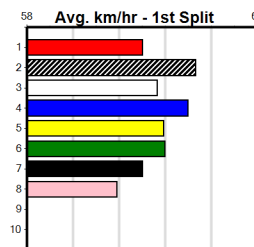

FREE ADMISSION TO ALL RACE MEETS (275+)

Distance: 400m, Race Type: Mixed 6/7, Total Prizemoney: $1,530
1st: $1,000, 2nd: $320, 3rd: $160, 4th: $50

Watchdog Tips: [ ] [ ] [ ] [ ] Bet: [ ]

Form Box Wgt Dist Track Date Time BON Margin 1st/2nd (Time) PIR Checked Comment WR Split 1 S/P Grade

FINNIS BALE (NSW)[7]
DKBD Bitch Mar-22 Sire: FERNANDO BALE Dam: IDRIA BALE
Owner(s): B Wheeler
Trainer: Correy Grenfell (Anakie)
Winning Distances: < 300m (0) 300 - 399m (0) 400 - 499m (1) 500 - 599m (0) 600 - 699m (0) > 700m (0)
Winning Weights: 23.5(1)
4th (4) 23.2 390 WBL R3 26-Feb-24 23.18 21.94 8.50L RUBY WREN (22.61) M/43 . . . . 9.06 $5.10 M
5th (2) 23.4 525 MEP R1 06-Mar-24 31.48 29.98 8.50L MIRA BALE (30.89) M/1125 . . . . 5.22 $7.60 M
3rd (2) 23.6 400 GEL R2 12-Mar-24 23.13 22.57 3.75L ON SONG BOBBY (22.87) M/53 . . . SW . 8.63 $18.60 M
4th (3) 23.6 400 GEL R2 18-Mar-24 23.58 22.63 12.00 FABRICATE (22.78) Q/56 . . . . 8.71 $2.90 M
1st (8) 23.5 460 GEL R9 25-Mar-24 26.38 25.97 4.00L ALBUS DUMBLEDORE Q/331 . . . . 6.90 $20.10 M
4th (8) 23.5 460 GEL R10 02-Apr-24 26.62 26.22 6.00L SHE'S HARD WORK (26.22) Q/123 . . . . 6.81 $26.40 X67
2nd (8) 22.9 400 GEL R3 09-Apr-24 23.06 22.46 2.25L KEN MASTERS (22.92) M/22 . . . . 8.58 $2.40 X67H
5th (8) 23.0 390 BAL R9 15-Apr-24 22.80 22.28 7.50L PARIS BALE (22.28) M/65 . . . . 8.69 $12.30 T3-7
Last 3 wins NOT included above

Box History
Bx 1st 2nd 3rd 4th 5th 6th 7th 8th
1 1 1 1 1 1 1 1
2 1 1 1 1 1 1 1
3 1 1 1 1 1 1 1
4 1 1 1 1 1 1 1
5 1 1 1 1 1 1 1
6 1 1 1 1 1 1 1
7 1 1 1 1 1 1 1
8 1 1 1 1 1 1 1
Prize Best $2385.00
Starts NBT
Trk/Dts 11-1-1-1
APM 5-0-1-1 2303

GRACIE PACEY [6]
BK Bitch Dec-20 Sire: BARCIA BALE Dam: MISS GRACIE
Owner(s): J Green
Trainer: Julie Green (Parwan)
Winning Distances: < 300m (0) 300 - 399m (2) 400 - 499m (0) 500 - 599m (0) 600 - 699m (0) > 700m (0)
Winning Weights: 26.3(1) 27.2(1)
7th (5) 26.6 400 GEL R9 30-Jan-24 23.82 22.70 12.00 ASTON OPHELIA (23.05) M/66 . . . . 8.85 $22.50 T3-7
1st (3) 26.3 305 MTG R4 08-Feb-24 17.92 17.92 0.75L WINGS TO BURN (17.96) 0 . . . SAMP 5.80 $7.00 RW
2nd (1) 26.5 305 MTG R4 15-Feb-24 18.00 17.85 1.00L SAINT SHELL (17.92) . . . . 5.93 $2.00 RW
5th (2) 26.3 400 MTG R10 29-Feb-24 24.08 23.23 4.50L SWEEPING (23.76) . . . . 11.17 $10.00 RW
7th (7) 26.2 400 MTG R12 14-Mar-24 24.24 23.13 10.00 CASTING (23.56) 0 . . . . 11.32 $51.00 RW
4th (2) 26.3 400 MTG R4 28-Mar-24 23.74 23.32 2.50L WINGS TO BURN (23.55) . . . . 11.12 $12.00 RW
8th (7) 26.5 400 MTG R6 04-Apr-24 24.09 22.99 8.00L MARIONVALE GAL (23.53) . . . . 11.28 $21.00 RW
6th (4) 27.0 400 MTG R11 11-Apr-24 23.98 23.13 12.00 ACOUSTIC FLASH (23.19) . . . . 11.33 $81.00 RW
Last 3 wins NOT included above
1st (8) 27.2 330 TEM R1 08-Sep-23 19.24 18.93 0.75L DUB'S CLASSIFIED (19.29) . . . . $2.90 M

Box History
Bx 1st 2nd 3rd 4th 5th 6th 7th 8th
1 2 1 1 1 1 1 1
2 3 1 1 1 1 1 1
3 1 1 2 1 1 1 1
4 1 1 1 1 1 1 1
5 1 1 1 1 1 1 1
6 1 1 1 1 1 1 1
7 1 1 1 1 1 1 1
8 1 1 1 1 1 1 1
Prize Best $4780.00
Starts NBT
Trk/Dts 32-2-5-4
APM 7-0-2-2 1220