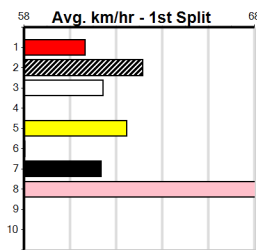

NATIONAL GREYHOUND ADOPTION MTH

Distance: 400m, Race Type: Maiden, Total Prizemoney: $1,530
1st: $1,000, 2nd: $320, 3rd: $160, 4th: $50

Watchdog Tips:

Bet:

Form Box	Wgt	Dist	Track	Date	Time	BON	Margin	1st/2nd (Time)	PIR	Checked	Comment	WR	Split 1	S/P	Grade

1

MR. BOOT BOOT [M]
WBK Dog Apr-22 Sire: KEYBOW Dam: ALVIRA
Owner(s): J Farrugia
Winning Distances: < 300m (0) 300 - 399m (0) 400 - 499m (0) 500 - 599m (0) 600 - 699m (0) > 700m (0)
Winning Weights:

Box	1st	2nd	3rd	4th	5th	6th	7th	8th
1					1			1
2						1		
3								
4					1		1	
5					1			
6								
7							1	
8								

Prize Best $0.00 NBT
Starts 8-0-0-0
Trk/Dts 3-0-0-0
APM 0

2

FANCY VANESSA [M]
BK Bitch Mar-22 Sire: WEBLEC ACE Dam: FANCY FRANCENE
Owner(s): CHAMPAGNE PTN (SYN), S Smith, A Langton
Winning Distances: < 300m (0) 300 - 399m (0) 400 - 499m (0) 500 - 599m (0) 600 - 699m (0) > 700m (0)
Winning Weights:

Box	1st	2nd	3rd	4th	5th	6th	7th	8th
1								
2								1
3								
4								
5			1					
6								
7								1
8								1

Prize Best $160.00 NBT
Starts 4-0-0-1
Trk/Dts 4-0-0-1
APM 160

3

SOHO QUICKLY BY [M]
RBD Bitch Aug-21 Sire: WHISKEY RIOT Dam: CRUISING BY
Owner(s): S O'brien
Winning Distances: < 300m (0) 300 - 399m (0) 400 - 499m (0) 500 - 599m (0) 600 - 699m (0) > 700m (0)
Winning Weights:

Box	1st	2nd	3rd	4th	5th	6th	7th	8th
1								
2								
3								
4								1
5					1	1		
6								
7								
8								

Prize Best $0.00 NBT
Starts 3-0-0-0
Trk/Dts 1-0-0-0
APM 0

4

SUDOKU JADE [M]
BK Bitch Jul-22 Sire: FERNANDO BALE Dam: STALENBERG
Owner(s): J Green
Winning Distances: < 300m (0) 300 - 399m (0) 400 - 499m (0) 500 - 599m (0) 600 - 699m (0) > 700m (0)
Winning Weights:

Box	1st	2nd	3rd	4th	5th	6th	7th	8th
1								
2					1			
3								
4								
5								
6								
7								
8								

Prize Best $0.00 FSH
Starts 1-0-0-0
Trk/Dts 0-0-0-0
APM 0

5

JOELENE LASS [M]
RBD Bitch May-21 Sire: MY REDEEMER Dam: MIMSTAR
Owner(s): M Lloyd
Winning Distances: < 300m (0) 300 - 399m (0) 400 - 499m (0) 500 - 599m (0) 600 - 699m (0) > 700m (0)
Winning Weights:

Box	1st	2nd	3rd	4th	5th	6th	7th	8th
1								
2				1				
3								1
4					1			
5								
6		1		1	1	1		
7								1
8					1			1

Prize Best $500.00 NBT
Starts 12-0-1-0
Trk/Dts 7-0-0-0
APM 452