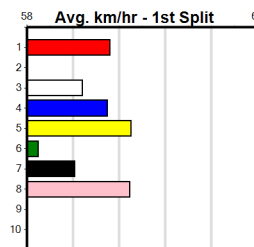

SPORTSBET WE LET THE DOGS OUT

Distance: 460m, Race Type: Maiden, Total Prizemoney: $1,530
1st: $1,000, 2nd: $320, 3rd: $160, 4th: $50

Watchdog Tips: [ ] [ ] [ ] [ ] Bet: [ ]

Table with columns: Form Box, Wgt, Dist, Track, Date, Time, BON, Margin, 1st/2nd (Time), PIR, Checked, Comment, W/R, Split 1, S/P, Grade

ASTON TIGRIS [M]
BK Dog Feb-22 Sire: KC AND ALL Dam: ASTON MILEY
Owner(s): R Borda
Trainer: Raymond Gatt (Bannockburn)
Winning Distances: < 300m (0) 300 - 399m (0) 400 - 499m (0) 500 - 599m (0) 600 - 699m (0) > 700m (0)
Winning Weights:
8th (5) 37.0 450 BAL R2 27-Feb-24 26.21 25.23 14.00 FLYING CURRENCY (25.30) S/667 . . . 6.80 $4.50 MH
4th (4) 36.8 450 SHP R3 04-Mar-24 26.09 24.89 9.50L ON THE BEER (25.46) S/655 . . . 7.06 $7.60 MH
4th (2) 36.7 460 GEL R3 15-Mar-24 26.49 25.73 7.50L BLUE JAZZ (25.98) M/222 . . . 6.68 $19.20 M
6th (5) 36.7 460 GEL R9 25-Mar-24 27.33 25.97 14.00 FINNIS BALE (26.38) Q/116 . . . 6.76 $5.20 M
2nd (1) 36.5 460 GEL R4 02-Apr-24 26.42 26.22 0.75L RUXTON FLAME (26.38) M/211 . . . 6.75 $13.70 M
3rd (8) 36.4 460 GEL R1 16-Apr-24 26.35 25.83 3.00L THUNDERBOLT ROSS M/322 . . . 6.75 $8.10 M
Last 3 wins NOT included above
Box History
Bx 1st 2nd 3rd 4th 5th 6th 7th 8th
1 1 . . . .
2 . . . .
3 . . . .
4 . . . .
5 . . . .
6 . . . .
7 . . . .
8 . . . .
Prize Best $630.00
Starts NBT
Trk/Dts 6-0-1-1
APM 4-0-1-1 600

FALLON BALE (NSW)[M]
WBD Dog Mar-22 Sire: JS FLAMIN ACE Dam: FAITHY BALE
Owner(s): B Wheeler
Trainer: Correy Grenfell (Anakie)
Winning Distances: < 300m (0) 300 - 399m (0) 400 - 499m (0) 500 - 599m (0) 600 - 699m (0) > 700m (0)
Winning Weights:
7th (8) 28.0 460 GEL R3 09-Feb-24 27.05 25.54 11.00 BUN TORNADO (26.30) M/767 . . . 6.94 $5.90 M
T (4) 28.3 400 GEL R1 19-Feb-24 0.00 22.55 . ASTON LUTON (22.93) S/88 . . . V0 . . . 9.31 $53.80 M
ST (-) 30.3 400 GEL 16-Apr-24 23.40 . 0.01L Trial Cleared S . . . . . 1of1 . . . . . ST
Last 3 wins NOT included above
Box History
Bx 1st 2nd 3rd 4th 5th 6th 7th 8th
1 . . . .
2 . . . .
3 . . . .
4 . . . .
5 . . . .
6 . . . .
7 . . . .
8 . . . .
Prize Best $0.00
Starts NBT
Trk/Dts 2-0-0-0
APM 1-0-0-0 0

RUN DON'T WALK [M]
BK Bitch Aug-22 Sire: FERAL FRANKY Dam: STEPPING
Owner(s): P Stucki
Trainer: Michelle Mallia (Avalon)
Winning Distances: < 300m (0) 300 - 399m (0) 400 - 499m (0) 500 - 599m (0) 600 - 699m (0) > 700m (0)
Winning Weights:
4th (5) 29.0 525 MEP R2 10-Apr-24 31.09 29.82 15.00 ZIPPING KAI (30.06) M/8444 . . . . . 5.42 $5.30 MH
5th (2) 29.4 460 GEL R1 16-Apr-24 26.55 25.83 6.00L THUNDERBOLT ROSS M/545 . . . . . 6.84 $3.60 M
Last 3 wins NOT included above
Box History
Bx 1st 2nd 3rd 4th 5th 6th 7th 8th
1 . . . .
2 . . . .
3 . . . .
4 . . . .
5 . . . .
6 . . . .
7 . . . .
8 . . . .
Prize Best $75.00
Starts NBT
Trk/Dts 2-0-0-0
APM 1-0-0-0 75