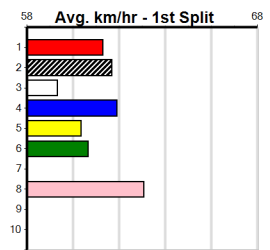

MERV JENNINGS SIGNS (275+RANK)

Distance: 460m, Race Type: Maiden, Total Prizemoney: $1,530
1st: $1,000, 2nd: $320, 3rd: $160, 4th: $50

Watchdog Tips: [ ] [ ] [ ] [ ] Bet: [ ]

Form Box Wgt Dist Track Date Time BON Margin 1st/2nd (Time) PIR Checked Comment W/R Split 1 S/P Grade

1

ANGELANI [M]
BD Bitch Mar-22 Sire: HARD STYLE RICO Dam: ROTARUA Trainer: Michael Kuszniir (Taylors Lakes) ENG GEL 2024-04-19
Owner(s): M Kuszniir
Winning Distances: < 300m (0) 300 - 399m (0) 400 - 499m (0) 500 - 599m (0) 600 - 699m (0) > 700m (0)
Winning Weights:
6th (7) 26.8 400 GEL R1 10-Nov-23 23.87 22.26 16.00 MAGIC DARK STAR (22.78) S/77 . . . W 8.94 $13.50 M
4th (1) 26.6 300 HVL R1 06-Dec-23 17.61 16.75 13.00 ASTON CAYENNE (16.75) S/4 . . . SW 4.21 $16.60 M
5th (6) 26.5 400 GEL R1 26-Dec-23 23.86 22.58 19.00 DASHING JEFF (22.60) M/76 . . . W 9.09 $28.20 M
4th (6) 26.9 300 HVL R3 17-Jan-24 17.26 16.63 2.50L BRAEMAR CORA (17.09) M/4 . . . . 4.04 $29.20 M
4th (7) 27.3 400 GEL R11 22-Jan-24 23.54 22.63 8.50L KENSINGTON FLYER (22.96) M/34 . . . . 8.84 $18.60 M

Box History
Bx 1st 2nd 3rd 4th 5th 6th 7th 8th
1 1
2
3
4
5
6 1 1
7 1 1
8

Prize Best $280.00
Starts FSTD
Trk/Dts 5-0-0-0
APM 0-0-0-0 142

Last 3 wins NOT included above

2

CABAO NICKEL [M]
BK Bitch Jun-22 Sire: BEAST UNLEASHED Dam: CABAO Trainer: Thomas Dailly (Anakie)
Owner(s): DAILLY GREYHOUND FARMS (SYN), G Dailly, T Dailly
Winning Distances: < 300m (0) 300 - 399m (0) 400 - 499m (0) 500 - 599m (0) 600 - 699m (0) > 700m (0)
Winning Weights:
4th (7) 29.2 525 MEP R1 24-Jan-24 31.18 29.90 9.00L SHAYNA BALE (30.56) S/5333 . . . . 5.33 $7.60 M
7th (1) 30.0 460 GEL R3 29-Jan-24 27.02 25.52 6.00L TEA YEMEN (26.61) M/147 . . . . 6.74 $3.20 M
7th (8) 30.3 460 GEL R12 05-Feb-24 26.74 25.59 13.00 PICCOLO BALE (25.85) Q/335 . . . . 6.71 $10.60 M
6th (2) 30.3 460 GEL R3 12-Feb-24 26.63 25.79 8.50L SING AWAY (26.05) M/456 . . . . 6.68 $20.50 M
4th (5) 30.3 450 BAL R2 17-Apr-24 26.50 25.13 14.00 ENZO ENVY (25.59) M/644 . . . . 6.97 M

Box History
Bx 1st 2nd 3rd 4th 5th 6th 7th 8th
1
2
3
4
5 1
6
7 1
8 1

Prize Best $150.00
Starts NBT
Trk/Dts 5-0-0-0
APM 3-0-0-0 120

Last 3 wins NOT included above

3

CABAO OPAL [M]
BK Bitch Jun-22 Sire: BEAST UNLEASHED Dam: CABAO Trainer: Thomas Dailly (Anakie) ENG GEL 2024-04-19
Owner(s): DAILLY GREYHOUND FARMS (SYN), G Dailly, T Dailly
Winning Distances: < 300m (0) 300 - 399m (0) 400 - 499m (0) 500 - 599m (0) 600 - 699m (0) > 700m (0)
Winning Weights:
3rd (4) 27.7 525 MEP R1 24-Jan-24 30.96 29.90 6.00L SHAYNA BALE (30.56) S/7754 . . . . 5.69 $6.00 M
7th (7) 28.1 460 GEL R4 29-Jan-24 26.52 25.52 7.50L WILLOW BALE (26.01) M/778 . . . . 6.91 $3.70 M
3rd (6) 28.3 460 GEL R12 05-Feb-24 26.30 25.59 6.50L PICCOLO BALE (25.85) M/774 . . . . 6.87 $4.30 M

Box History
Bx 1st 2nd 3rd 4th 5th 6th 7th 8th
1
2
3
4 1
5
6 1
7
8 1

Prize Best $555.00
Starts NBT
Trk/Dts 3-0-0-2
APM 2-0-0-1 333

Last 3 wins NOT included above