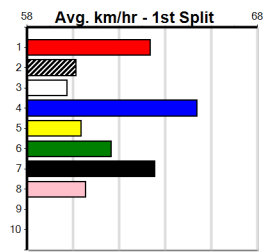

Trainer:

Box History

10

MILLERS MUZZLES (275+RANK)

Distance: 460m, Race Type: Mixed 6/7, Total Prizemoney: \$1,530
1st: \$1,000, 2nd: \$320, 3rd: \$160, 4th: \$50

Watchdog Tips:

Bet:

Table with columns: Form Box, Wgt, Dist, Track, Date, Time, BON, Margin, 1st/2nd (Time), PIR, Checked, Comment, WR, Split 1, S/P, Grade