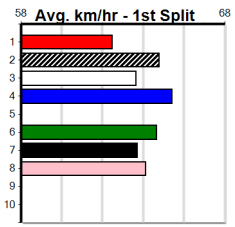

Horsham

WARRACK BUTCHERY (275+ RANK)

Distance: 410m, Race Type: Grade 5, Total Prizemoney: $1,530
1st: $1,000, 2nd: $320, 3rd: $160, 4th: $50

11

2:14PM
(VIC time)

CRACKERJACK POT (8) was a dominant 25.51 Warrnambool winner recently and he should get a nice cart across early on. FENTONS RISE (4) is better than her past few runs and she can come out running. HOLLYWOOD FRANKY (7) is more than capable.

Watchdog Tips: **8** **4** **7** **2** **Bet:** **Win 8**