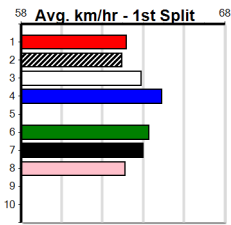

Distance: 410m, Race Type: Grade 5, Total Prizemoney: \$1,530
1st: \$1,000, 2nd: \$320, 3rd: \$160, 4th: \$50

5

12:14PM

(VIC time)

ASTON OPHELIA (6) has been brilliant in her past three and she can assume control soon after box rise. SARAH STARFISH (4) has been luckless since her Warragul win and she can make amends today. SUGAR BOWL ROSE (8) is never too far away here