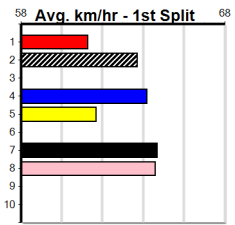

Horsham

HORSHAM DOORS AND GLASS (275+ RA

Distance: 410m, Race Type: Grade 7, Total Prizemoney: \$1,530
1st: \$1,000, 2nd: \$320, 3rd: \$160, 4th: \$50

4

11:54AM

(VIC time)

KIYENG (7) should have more than enough pace to cross and lead and she will find this easier than her most recent racing. ASTON CABARET (4) has been impressive at Broken Hill of late and she can settle on the speed. IN THE MIX (2) has claims