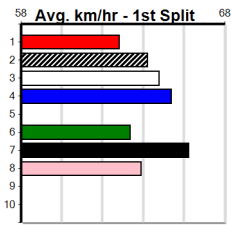

Distance: 410m, Race Type: Mixed 4/5, Total Prizemoney: \$1,530
1st: \$1,000, 2nd: \$320, 3rd: \$160, 4th: \$50

6

12:37PM

(VIC time)

WALTER WALRUS (4) has been luckless since his handy 23.47 win here and he can make amends today. SOLITARY FLAME (7) has a good turn of foot and she will be on the pace from the outset. DUCHESS GEORGIA (8) can stay wide.