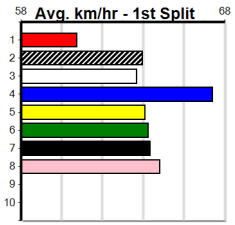

Horsham

10

1:54PM

(VIC time)

WATTS PRICE ACCOUNTANTS (275+ RAN

Distance: 410m, Race Type: Grade 6, Total Prizemoney: \$1,530
1st: \$1,000, 2nd: \$320, 3rd: \$160, 4th: \$50

Watchdog Tips: 4 2 5 7 **Bet:** Box Trifecta 2,4,5,7 (\$10 for 41.67%)