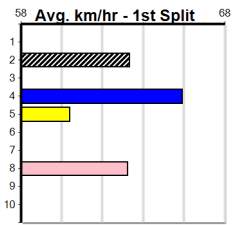

Horsham

NATIONAL GREYHOUND ADOPTION MON

Distance: 410m, Race Type: Maiden, Total Prizemoney: $1,530
1st: $1,000, 2nd: $320, 3rd: $160, 4th: $50

1

11:01AM

(VIC time)

PIPPA (2) was far from disgraced here last time and she will find this a lot easier. HOT SPOT (1) showed good early speed on debut at Traralgon and she can hit the line better today. SOLO EFFORT (4) has solid claims

Watchdog Tips: **2** **1** **4** **8** **Bet:** **Box Trifecta 1,2,4,8 ($10 for 41.67%)**

Form	Box	Weight	Dist	Track	Date	Time	BON	Margin	1st/2nd (Time)	PIR	Checked	Comment	W/R	Split 1	S/P	Grade
1	HOT SPOT [M]								<i>Drawn to lead for a long way, main danger</i>							
BK	B				Jun-22		FERAL FRANKY		DREAMING						$3.50	
Trainer: Jimmy Holt (Kyneton)																
4th	(7)	25.7	350	TRA	R3	17-Apr-24	20.26	19.73	3.00	LOMEGA ROSITA (20.06)				6.65	$9.40	M
Owner(s): Gisborne Grumps (SYN), J Grant, J Prater, P Brun																
<table border="1"> <thead> <tr><th colspan="8">Winning Boxes</th></tr> <tr><th>1</th><th>2</th><th>3</th><th>4</th><th>5</th><th>6</th><th>7</th><th>8</th></tr> </thead> <tbody> <tr><td>Prize</td><td></td><td></td><td></td><td></td><td></td><td></td><td></td></tr> <tr><td>Best</td><td></td><td></td><td></td><td></td><td></td><td></td><td></td></tr> <tr><td>Starts</td><td></td><td></td><td></td><td></td><td></td><td></td><td></td></tr> <tr><td>Trk/Dst</td><td></td><td></td><td></td><td></td><td></td><td></td><td></td></tr> <tr><td>APM</td><td></td><td></td><td></td><td></td><td></td><td></td><td></td></tr> </tbody> </table>																
2	PIPPA [M]								<i>Far from disgraced here last time, go close</i>							
BEF	B				Feb-22		ORSON ALLEN		TINK						$3.00	
Trainer: Cameron Morris-flynn (Mitchell Park)																
4th	(1)	29.2	390	WBL	R1	04-Apr-24	22.96	21.99	11.00	LASTON ZINGARA (22.23)				8.96	$21.80	M
3rd	(6)	28.9	425	BEN	R1	10-Apr-24	24.75	24.18	3.00	LPEAKY CONE (24.55)				6.78	$13.90	T3-M
2nd	(7)	28.5	390	BAL	R1	15-Apr-24	22.88	22.28	0.75	LSALMON SPRAY (22.83)				8.59	$5.90	T3-M
4th	(5)	28.1	410	HOR	R1	23-Apr-24	23.79	23.26	6.00	LTASTE OF HELL (23.39)				10.61	$30.00	M
Owner(s): N Dewhurst																
<table border="1"> <thead> <tr><th colspan="8">Winning Boxes</th></tr> <tr><th>1</th><th>2</th><th>3</th><th>4</th><th>5</th><th>6</th><th>7</th><th>8</th></tr> </thead> <tbody> <tr><td>Prize</td><td></td><td></td><td></td><td></td><td></td><td></td><td></td></tr> <tr><td>Best</td><td></td><td></td><td></td><td></td><td></td><td></td><td></td></tr> <tr><td>Starts</td><td></td><td></td><td></td><td></td><td></td><td></td><td></td></tr> <tr><td>Trk/Dst</td><td></td><td></td><td></td><td></td><td></td><td></td><td></td></tr> <tr><td>APM</td><td></td><td></td><td></td><td></td><td></td><td></td><td></td></tr> </tbody> </table>																
3	*** VACANT BOX ***															
Trainer:																
Owner(s):																
4	SOLO EFFORT [M]								<i>Handy efforts in his two runs to date, threat</i>							
F	D				Mar-22		WEBLEC ACE		FANCY FRANCENE						$3.50	
Trainer: Heather Baxter (Murtoa)																
2nd	(6)	29.2	400	GEL	R2	05-Feb-24	23.09	22.66	1.75	L TINKER DOT (22.97)				8.63	$4.50	M
3rd	(1)	29.7	410	HOR	R1	23-Apr-24	23.77	23.26	5.50	LTASTE OF HELL (23.39)				10.56	$8.60	M
Owner(s): CHAMPAGNE PTN (SYN), S Smith, A Langton																
<table border="1"> <thead> <tr><th colspan="8">Winning Boxes</th></tr> <tr><th>1</th><th>2</th><th>3</th><th>4</th><th>5</th><th>6</th><th>7</th><th>8</th></tr> </thead> <tbody> <tr><td>Prize</td><td></td><td></td><td></td><td></td><td></td><td></td><td></td></tr> <tr><td>Best</td><td></td><td></td><td></td><td></td><td></td><td></td><td></td></tr> <tr><td>Starts</td><td></td><td></td><td></td><td></td><td></td><td></td><td></td></tr> <tr><td>Trk/Dst</td><td></td><td></td><td></td><td></td><td></td><td></td><td></td></tr> <tr><td>APM</td><td></td><td></td><td></td><td></td><td></td><td></td><td></td></tr> </tbody> </table>																
5	CONNOR FLYNN JET [M]								<i>Yet to impress, draw is a worry, next time</i>							
BK	B				May-22		MY REDEEMER		LADY EMERALD						$16.00	
Trainer: Russell Edwards (Langwarrin)																
8th	(4)	21.8	435	SLE	R1	14-Apr-24	26.14	24.32	22.00	LJOROGUMO (24.63)				5.57	$48.20	M
6th	(6)	21.8	400	GEL	R2	23-Apr-24	23.53	22.56	12.00	LMR. BOOT BOOT (22.74)				8.83	$48.10	M
Owner(s): K Dalglish																
<table border="1"> <thead> <tr><th colspan="8">Winning Boxes</th></tr> <tr><th>1</th><th>2</th><th>3</th><th>4</th><th>5</th><th>6</th><th>7</th><th>8</th></tr> </thead> <tbody> <tr><td>Prize</td><td></td><td></td><td></td><td></td><td></td><td></td><td></td></tr> <tr><td>Best</td><td></td><td></td><td></td><td></td><td></td><td></td><td></td></tr> <tr><td>Starts</td><td></td><td></td><td></td><td></td><td></td><td></td><td></td></tr> <tr><td>Trk/Dst</td><td></td><td></td><td></td><td></td><td></td><td></td><td></td></tr> <tr><td>APM</td><td></td><td></td><td></td><td></td><td></td><td></td><td></td></tr> </tbody> </table>