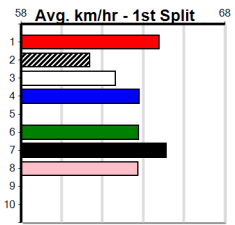

GREYHOUND ADOPTION PROGRAM (275)

Distance: 410m, Race Type: Grade 5, Total Prizemoney: $1,530
1st: $1,000, 2nd: $320, 3rd: $160, 4th: $50

KEMPTON BALE (7) has been racing well in stronger company of late and he may prove too classy in the run home today. KING POP (6) has the speed to cross and lead and he will give a nice sight. ASTON SINATRA (8) was impressive last time out.

Watchdog Tips:

7

6

8

1

Bet:

Win 7

Form Box Weight Dist Track Date Time BON Margin 1st/2nd (Time) PIR Checked Comment W/R Split 1 S/P Grade

1 PYRENEES BLAZER [5] *Prefer out wide but has good muster, respect* **$8.00**

BK D Feb-21 MEPUNGA BLAZER KALANI WILLOW

Trainer: William Robertson (St Arnaud)

4th (5)	29.1	390	BAL	R12	15-Mar-24	22.75	22.08	5.00LLIGHTS STRIKE (22.42)	M/74	.	.	W	8.77	$15.90	5
4th (2)	28.6	410	HOR	R11	05-Apr-24	23.83	23.32	2.00LQUENARA BALE (23.71)	Q/12	.	.	.	10.40	$7.00	T3-5
5th (1)	27.9	410	HOR	R8	12-Apr-24	24.02	23.58	6.50LMISS GRAVITY (23.58)	Q/74	.	.	.	10.75	$23.50	X45
3rd (7)	27.9	410	HOR	R12	19-Apr-24	23.93	23.40	4.00LSEATS TWO (23.67)	M/22	.	.	.	10.51	$13.90	T3-5

Owner(s): I Robinson

Winning Boxes

1	2	3	4	5	6	7	8
2	1	1					
Prize	$20,985.00						
Best	23.33						
Starts	57-8-4-12						
Trk/Dst	31-5-2-8						
APM	$4113						

2 CAWBOURNE GROUP (NSW)[5] *Wide runner inside is a worry, may find bother* **$12.00**

BK D Aug-20 SWIFT FANCY CAWBOURNE KRISTY

Trainer: David Long (Tarnagulla)

5th (6)	34.6	425	BEN	R7	26-Mar-24	24.60	23.91	9.50LBUCK SHINES (23.95)	M/655	.	.	.	6.74	$20.30	5H
7th (5)	34.2	425	BEN	R8	10-Apr-24	24.90	24.18	7.50LALL DAMIRO (24.39)	M/766	.	.	.	6.78	$29.20	T3-5
1st (7)	34.4	425	BEN	R6	17-Apr-24	24.63	24.30	0.10LLONGDOWN (24.64)	M/433	.	.	.	6.79	$12.00	5
2nd (2)	34.2	425	BEN	R5	20-Apr-24	24.58	23.92	1.25LCRACKERJACK BERN (24.51)	M/332	.	.	.	6.67	$9.20	5

Owner(s): All in time (SYN), J D'altorio, R Francis

Winning Boxes

1	2	3	4	5	6	7	8
2	1	1					
Prize	$15,130.00						
Best	NBT						
Starts	65-9-8-9						
Trk/Dst	3-0-0-0						
APM	$3991						

3 THAI MOWGAI [5] *Can miss the kick, relies on luck, tough ask* **$16.00**

BK D Oct-21 BARCIA BALE ZIPPING JAMIE

Trainer: Kathryn Tabb (Lara)

5th (6)	32.1	390	WBL	R11	04-Mar-24	22.85	22.36	4.00LSAINT MICK (22.58)	M/75	.	.	.	8.93	$9.10	5
6th (7)	32.1	410	HOR	R4	09-Apr-24	24.01	23.26	7.50LELUSIVE BARB (23.51)	S/76	.	.	.	10.81	$54.50	5
6th (3)	32.1	425	BEN	R11	14-Apr-24	24.83	24.03	6.50LMY COMPASS (24.38)	M/787	.	.	.	7.03	$21.50	T3-5
3rd (6)	32.0	425	BEN	R5	20-Apr-24	24.64	23.92	2.00LCRACKERJACK BERN (24.51)	M/753	.	.	.	6.84	$31.00	5

Owner(s): S Randle

Winning Boxes

1	2	3	4	5	6	7	8
1	1						
Prize	$4,740.00						
Best	NBT						
Starts	33-3-2-2						
Trk/Dst	1-0-0-0						
APM	$2184