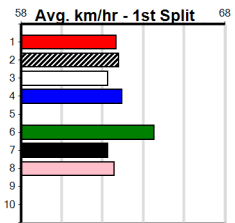

Horsham

12

2:39PM

(VIC time)

SPORTSBET SAME RACE MULTI (275+ RA

Distance: 410m, Race Type: Grade 5, Total Prizemoney: \$1,530
1st: \$1,000, 2nd: \$320, 3rd: \$160, 4th: \$50

CARDI GO EASY (6) returned to form with a strong 23.71 win here and she looks very well graded again. REDEMPTION ROCK (4) can show early speed and he is racing with confidence at present. ROWCLIFFE RUSLIE (8) can run a cheeky race