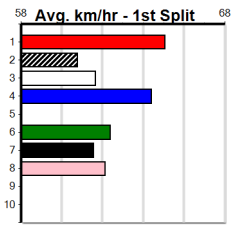

SPORTSBET BET WITH MATES (275+ RAN

Distance: 410m, Race Type: Maiden, Total Prizemoney: \$1,530
1st: \$1,000, 2nd: \$320, 3rd: \$160, 4th: \$50

2

11:16AM

(VIC time)

SPIN AND BURN (1) showed good early burn when placed three runs back and she can go one better today. SONIC PAWS (2) was far from disgraced last time and he can follow the red through early on. MISS FIXATED (8) will get plenty of room early on