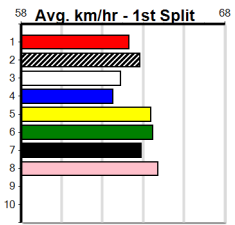

8

1:19PM

(VIC time)

CLARETOWN SADIE (4) returned to form with a top 25.49 Ballarat win and she looks very well graded in this event. POISON SKY (1) owns a handy 27.66 PB here and he is drawn to be prominent throughout. DAWNY DREAM (6) has solid claims