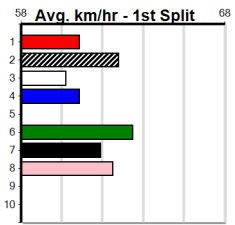

Horsham

CRYMELON KENNELS (275+ RANK)

Distance: 410m, Race Type: Grade 7, Total Prizemoney: $1,530
1st: $1,000, 2nd: $320, 3rd: $160, 4th: $50

3

11:38AM

(VIC time)

ZIPPING CITINO (7) will find this easier than her most recent racing and she can assume control before the bend. AGGREGATE (6) is better than his past few runs and he can work into the mix mid race. BONNIEVILLE ICON (4) can run a cheeky race

Watchdog Tips:

7

6

4

2

Bet:

Win 7