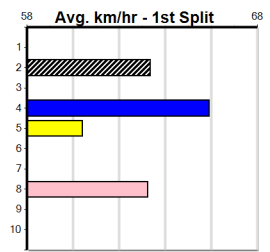

Horsham

NATIONAL GREYHOUND ADOPTION MONTH

1

11:01AM

(VIC time)

Distance: 410m, Race Type: Maiden, Total Prizemoney: $1,530
1st: $1,000, 2nd: $320, 3rd: $160, 4th: $50

PIPPA (2) was far from disgraced here last time and she will find this a lot easier. HOT SPOT (1) showed good early speed on debut at Traralgon and she can hit the line better today. SOLO EFFORT (4) has solid claims

Watchdog Tips: **2** **1** **4** **8** **Bet:** Box Trifecta 1,2,4,8 ($10 for 41.67%)

Form Box	Wgt	Dist	Track	Date	Time	BON	Margin	1st/2nd (Time)	PIR	Checked	Comment	WR	Split 1	S/P	Grade		
1	HOT SPOT [M] $3.50																
	BK Bitch Jun-22 Sire: FERAL FRANKY Dam: DREAMING																
	Owner(s): Gisborne Grumps (SYN), J Grant, J Prater, P Brun																
	Trainer: Jimmy Holt (Kyneton)																
	Winning Distances: < 300m (0) 300 - 399m (0) 400 - 499m (0) 500 - 599m (0) 600 - 699m (0) > 700m (0)																
	Winning Weights:																
	4th (7) 25.7 350 TRA R3 17-Apr-24 20.26 19.73 3.00L OMEGA ROSITA (20.06) M/11 6.65 $9.40 M																
	Last 3 wins NOT included above																
	Box History																
	<table border="1"> <thead> <tr><th>Bx</th><th>1st</th><th>2nd</th><th>3rd</th><th>4th</th><th>5th</th><th>6th</th><th>7th</th><th>8th</th></tr> </thead> <tbody> <tr><td>1</td><td></td><td></td><td></td><td></td><td></td><td></td><td></td><td></td></tr> <tr><td>2</td><td></td><td></td><td></td><td></td><td></td><td></td><td></td><td></td></tr> <tr><td>3</td><td></td><td></td><td></td><td></td><td></td><td></td><td></td><td></td></tr> <tr><td>4</td><td></td><td></td><td></td><td></td><td></td><td></td><td></td><td></td></tr> <tr><td>5</td><td></td><td></td><td></td><td></td><td></td><td></td><td></td><td></td></tr> <tr><td>6</td><td></td><td></td><td></td><td></td><td></td><td></td><td></td><td></td></tr> <tr><td>7</td><td></td><td></td><td></td><td>1</td><td></td><td></td><td></td><td></td></tr> <tr><td>8</td><td></td><td></td><td></td><td></td><td></td><td></td><td></td><td></td></tr> </tbody> </table>																
2	PIPPA [M] $3.00																
	BEF Bitch Feb-22 Sire: ORSON ALLEN Dam: TINK																
	Owner(s): N Dewhurst																
	Trainer: Cameron Morris-flynn (Mitchell P)																
	Winning Distances: < 300m (0) 300 - 399m (0) 400 - 499m (0) 500 - 599m (0) 600 - 699m (0) > 700m (0)																
	Winning Weights:																
	6th (5) 29.0 400 GEL R2 22-Mar-24 23.76 22.53 12.00 ON SONG ICE (22.96) M/45 V0 8.74 $39.20 M																
	4th (1) 29.2 390 WBL R1 04-Apr-24 22.96 21.99 11.00 ASTON ZINGARA (22.23) M/54 8.96 $21.80 M																
	3rd (6) 28.9 425 BEN R1 10-Apr-24 24.75 24.18 3.00L PEAKY CONE (24.55) M/442 6.78 $13.90 T3-M																
	2nd (7) 28.5 390 BAL R1 15-Apr-24 22.88 22.28 0.75L SALMON SPRAY (22.83) M/34 8.59 $5.90 T3-M																
4th (5) 28.1 410 HOR R1 23-Apr-24 23.79 23.26 6.00L TASTE OF HELL (23.39) Q/34 10.61 $30.00 M																	
Last 3 wins NOT included above																	
Box History																	
<table border="1"> <thead> <tr><th>Bx</th><th>1st</th><th>2nd</th><th>3rd</th><th>4th</th><th>5th</th><th>6th</th><th>7th</th><th>8th</th></tr> </thead> <tbody> <tr><td>1</td><td></td><td></td><td></td><td>1</td><td></td><td></td><td></td><td></td></tr> <tr><td>2</td><td></td><td></td><td></td><td></td><td></td><td></td><td></td><td></td></tr> <tr><td>3</td><td></td><td></td><td></td><td></td><td></td><td></td><td></td><td></td></tr> <tr><td>4</td><td></td><td></td><td></td><td></td><td></td><td></td><td></td><td></td></tr> <tr><td>5</td><td></td><td></td><td></td><td></td><td>1</td><td>1</td><td></td><td></td></tr> <tr><td>6</td><td></td><td></td><td></td><td>1</td><td></td><td></td><td></td><td></td></tr> <tr><td>7</td><td></td><td>1</td><td></td><td></td><td></td><td></td><td></td><td></td></tr> <tr><td>8</td><td></td><td></td><td></td><td></td><td></td><td></td><td></td><td></td></tr> </tbody> </table>																	
3	*** VACANT BOX ***																
	Sire: Dam:																
	Owner(s):																
	Trainer:																
	Winning Distances: < 300m (0) 300 - 399m (0) 400 - 499m (0) 500 - 599m (0) 600 - 699m (0) > 700m (0)																
	Winning Weights:																
	Box History