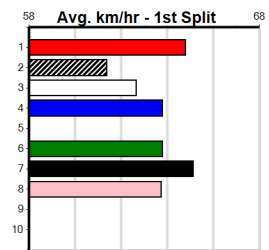

Horsham

7

12:52PM

(VIC time)

GREYHOUND ADOPTION PROGRAM (275+

Distance: 410m, Race Type: Grade 5, Total Prizemoney: $1,530
1st: $1,000, 2nd: $320, 3rd: $160, 4th: $50

KEMPTON BALE (7) has been racing well in stronger company of late and he may prove too classy in the run home today. KING POP (6) has the speed to cross and lead and he will give a nice sight. ASTON SINATRA (8) was impressive last time out.

Watchdog Tips: **7** **6** **8** **1** **Bet:** **Win 7**

1

PYRENEES BLAZER [5] **Prefer out wide but has good muster, respect** **$8.00**
BK Dog Feb-21 Sire: MEPUNGA BLAZER Dam: KALANI WILLOW Trainer: William Robertson (St Arnaud)
Owner(s): I Robinson
Winning Distances: < 300m (0) 300 - 399m (1) 400 - 499m (7) 500 - 599m (0) 600 - 699m (0) > 700m (0)
Winning Weights: 28.1(1) 28.4(1) 28.6(1) 29.0(1) 29.3(4)

7th	6th	5th	4th	3rd	2nd	1st	W	WR	Split 1	S/P	Grade	
(6)	30.4	390	SHP	R11	08-Feb-24	23.07	22.17	8.00L	MY BRO JILL (22.52)	M/88	8.76	$16.60 5
(1)	29.9	390	WBL	R11	12-Feb-24	22.96	22.41	7.50L	TWO HAT PAT (22.45)	Q/67	8.80	$5.20 5
(8)	29.4	390	SHP	R12	07-Mar-24	22.51	22.39	0.50L	IMMERSIVE (22.48)	M/22	8.67	$6.70 T3-5
(4)	29.3	390	WBL	R11	11-Mar-24	22.62	22.17	2.25L	ASTON DYNASTY (22.77)	M/22	8.95	$11.10 5
(5)	29.1	390	BAL	R12	15-Mar-24	22.75	22.08	5.00L	LIGHTS STRIKE (22.42)	M/74	8.77	$15.90 5
(2)	28.6	410	HOR	R11	05-Apr-24	23.83	23.32	2.00L	QUENARA BALE (23.71)	Q/12	10.40	$7.00 T3-5
(1)	27.9	410	HOR	R8	12-Apr-24	24.02	23.58	6.50L	MISS GRAVITY (23.58)	Q/74	10.75	$23.50 X45
(7)	27.9	410	HOR	R12	19-Apr-24	23.93	23.40	4.00L	SEATS TWO (23.67)	M/22	10.51	$13.90 T3-5

Last 3 wins NOT included above

1st (7)	28.4	450	BAL	R10	26-May-23	25.80	25.19	0.50L	SEEBOHM BALE (25.83)	Q/111	6.67	$6.10 5NP
1st (8)	28.1	425	BEN	R2	20-Jun-23	24.23	23.53	1.00L	FOUND A SPOT (24.29)	M/111	6.58	$11.10 5
1st (8)	29.3	410	HOR	R6	27-Jan-24	23.78	23.40	3.00L	ARGYLE EMMA (23.98)	M/11	10.47	$3.00 5

Box History

Bx	1st	2nd	3rd	4th	5th	6th	7th	8th
1					2			
2	2	1	3	2	1	2		
3	1		2				3	2 1
4	1		1	1				1 2
5		1	1	1				1
6			1			2	1	1 1
7	2	1	3	1	2			1
8	2	1	1	1	1	1		1

Prize Best Starts Trk/Dts APM: $20985.00, 23.33(2)-10/2/23, 57-8-4-12, 31-5-2-8, 4113