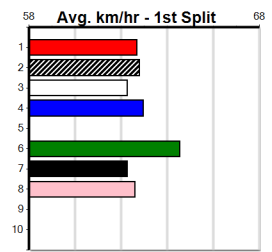

Horsham

12

2:39PM

(VIC time)

SPORTSBET SAME RACE MULTI (275+ RANK)

Distance: 410m, Race Type: Grade 5, Total Prizemoney: $1,530
1st: $1,000, 2nd: $320, 3rd: $160, 4th: $50

CARDI GO EASY (6) returned to form with a strong 23.71 win here and she looks very well graded again. REDEMPTION ROCK (4) can show early speed and he is racing with confidence at present. ROWCLIFFE RUSLIE (8) can run a cheeky race

Watchdog Tips: **6** **4** **8** **3** **Bet:** **Win 6**

1

CRYMELON IVY [5] **One paced, struggled for a while, prefer others** **$16.00**

BD Bitch Apr-19 Sire: HAWK ALONE Dam: CRYMELON HOLLY
Owner(s): BMBB (SYN), I Bibby, P Borradaile, O Mcgovern, J Bibby Trainer: Ian Bibby (Warracknabeal)
Winning Distances: < 300m (0) 300 - 399m (0) 400 - 499m (3) 500 - 599m (0) 600 - 699m (0) > 700m (0)
Winning Weights: 26.5(1) 26.8(1) 27.0(1)

Box	1st	2nd	3rd	4th	5th	6th	7th	8th
1	1	1	1	1	2	1		
2	1	2	4	8	3	2	1	1
3		3	1	3	3	4	1	
4	1	2	2	1	2	5	2	1
5		2	2	1	2			
6				1	3		1	1
7		1	3	5	2	4	1	1
8		2	6	6	3	2	1	1

Prize Best Starts Trk/Dts APM: $20835.00, 23.65(2)-13/12/22, 116-3-13-20, 55-2-5-8, 779

2

TEO PRINCE [5] **Steady since moving to Victoria, outclassed** **$12.00**

RF Dog Feb-21 Sire: ORSON ALLEN Dam: SPOT ON CINTA
Owner(s): M Katsiris Trainer: Michael Katsiris (Thomastown)
Winning Distances: < 300m (0) 300 - 399m (0) 400 - 499m (4) 500 - 599m (1) 600 - 699m (0) > 700m (0)
Winning Weights: 32.9(1) 33.2(2) 33.6(1) 33.7(1)

Box	1st	2nd	3rd	4th	5th	6th	7th	8th
1			2		1	1		
2		1			1			
3	1			1				
4							1	
5	1					1		
6	2			1				
7							1	1
8	1						1	1

Prize Best Starts Trk/Dts APM: $18205.00, FSH, 19-5-1-2, 0-0-0-0, 3641

3

XUN BALE (NSW)[5] **Struggling but does have talent, keep safe** **$4.00**

F Dog Feb-20 Sire: ORSON ALLEN Dam: LAMIA BALE
Owner(s): I Robinson Trainer: Ian Robinson (Avoca)
Winning Distances: < 300m (0) 300 - 399m (2) 400 - 499m (6) 500 - 599m (0) 600 - 699m (0) > 700m (0)
Winning Weights: 34.0(1) 34.1(1) 34.2(2) 34.3(1) 34.4(1) 34.6(1) 34.8(1)

Box	1st	2nd	3rd	4th	5th	6th	7th	8th
1		1	2		3			
2	2	2		1	2	1	1	1
3	4			2	1	1	1	1
4		2				2	1	
5	1			1		1	1	
6				3	2			
7				3			1	
8	1	3			1	1	1	1

Prize Best Starts Trk/Dts APM: $21258.57, 23.49(2)-25/4/23, 52-8-8-2, 16-1-1-0, 396

4

REDEMPTION ROCK [5] **Has the speed to cross and lead, main danger** **$3.40**

BK Dog Oct-21 Sire: BARCIA BALE Dam: ZIPPING JAMIE
Owner(s): S Randle Trainer: Mathew Tabb (Lara)
Winning Distances: < 300m (0) 300 - 399m (3) 400 - 499m (0) 500 - 599m (0) 600 - 699m (0) > 700m (0)
Winning Weights: 34.7(2) 35.6(1)

Box	1st	2nd	3rd	4th	5th	6th	7th	8th
1				1	1	1		
2	1		1	2	2			
3				3			1	
4	1	2				2		
5	1		1	1	1	2		
6		1	1			1		
7				2	1			
8			1	2	1	1	1	1

Prize Best Starts Trk/Dts APM: $6620.00, NBT, 36-3-3-4, 1-0-0-0, 3260

5

*** VACANT BOX ***

Sire: Dam: Trainer:
Owner(s):
Winning Distances: < 300m (0) 300 - 399m (0) 400 - 499m (0) 500 - 599m (0) 600 - 699m (0) > 700m (0)
Winning Weights:

Box History