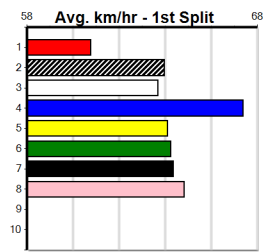

Horsham
10
1:54PM
(VIC time)

WATTS PRICE ACCOUNTANTS (275+ RANK)

Distance: 410m, Race Type: Grade 6, Total Prizemoney: $1,530
1st: $1,000, 2nd: $320, 3rd: $160, 4th: $50

ASTON BAHT (4) is armed with slick early speed and she should turn for home with a nice break.
SINGLE FLICKER (2) was far from disgraced at Warrnambool and he will be on the pace throughout. MORE BOOST RICO (5) is a strong type

Watchdog Tips: **4** **2** **5** **7** **Bet:** **Box Trifecta 2,4,5,7 ($10 for 41.67%)**

1

SMALL HEATH [6] **Steady since his Healesville win, prefer others** **$16.00**
WBK Dog Oct-21 Sire: TOMMY SHELBY Dam: SNOOKY Trainer: Katrina Evans (Kyneton)
Owner(s): J Holt
Winning Distances: < 300m (0) 300 - 399m (2) 400 - 499m (0) 500 - 599m (0) 600 - 699m (0) > 700m (0)
Winning Weights: 30.8(1) 31.5(1)

Rank	Age	Sex	Dist	Track	Date	Time	Margin	1st/2nd (Time)	PIR	Checked	Comment	WR	Split 1	S/P	Grade
3rd	(7)	31.9	300	HVL	R1	16-Jul-23	17.08	16.62	4.75L CANYA CHARISMA (16.75)	M/3			3.92	$16.80	MH
1st	(8)	31.5	300	HVL	R1	21-Jul-23	17.26	16.75	0.50L SON OF CECIL (17.29)	Q/4			4.00	$1.40	T3-M
6th	(6)	31.1	300	HVL	R9	27-Aug-23	17.40	16.87	3.75L DUNBRO BERTIE (17.15)	M/4		SW	3.98	$2.40	T3-7
5th	(6)	30.8	390	BAL	R10	02-Oct-23	23.73	22.14	20.00 ROMY BALE (22.34)	M/25			8.64	$5.80	T3-7
8th	(5)	31.7	300	HVL	R4	05-Jan-24	17.49	16.79	10.00 HE'S SO TOUGH (16.82)	M/5			3.98	$8.70	T3-7
1st	(1)	30.8	300	HVL	R4	26-Jan-24	17.24	16.89	1.25L VINNIE'S CAMEL (17.32)	M/1			3.92	$10.80	T3-7
7th	(3)	31.2	300	HVL	R4	02-Feb-24	17.36	16.90	3.75L AUSSIE SAVANNAH (17.11)	M/4			3.96	$16.70	T3-6
7th	(6)	31.3	350	TRA	R10	17-Apr-24	20.70	19.73	13.00 MINNIE ROCKS (19.80)	M/56			6.87	$51.90	X67

Last 3 wins NOT included above

Box	1st	2nd	3rd	4th	5th	6th	7th	8th
1	1							
2								
3								
4								
5								
6								
7								
8	1							

Prize Best	$2520.00
Starts	FSH
Trk/Dts	9-2-0-2
APM	0-0-0-0
	904

2

SINGLE FLICKER [6] **Far from disgraced last time, danger if steps** **$4.60**
RBD Dog Aug-21 Sire: HARD STYLE RICO Dam: FAUN FLAME Trainer: Carol Jackson (Neilborough)
Owner(s): Big Three (SYN), M Dennis, B Wright, M Bolger
Winning Distances: < 300m (0) 300 - 399m (2) 400 - 499m (0) 500 - 599m (0) 600 - 699m (0) > 700m (0)
Winning Weights: 35.6(2)

Rank	Age	Sex	Dist	Track	Date	Time	Margin	1st/2nd (Time)	PIR	Checked	Comment	WR	Split 1	S/P	Grade
1st	(6)	35.6	390	WBL	R3	09-Oct-23	22.51	22.26	2.50L ESKIMO SUGAR (22.68)	S/11			8.71	$3.20	7
3rd	(3)	35.8	390	BAL	R10	16-Oct-23	22.78	22.37	3.75L SET TO JET (22.52)	M/43			8.75	$5.30	T3-RW
2nd	(7)	35.8	350	HVL	R5	20-Oct-23	19.68	19.51	1.25L CRACKERJACK MAXY	M/4			6.67	$3.60	T3-6
2nd	(7)	35.5	300	HVL	R10	22-Dec-23	17.13	16.86	2.00L WICKET MAIDEN (16.99)	S/6		SW	4.03	$3.10	T3-6
7th	(1)	35.5	410	HOR	R4	26-Dec-23	23.91	22.90	15.00 ASTON NERO (22.93)	M/46			10.44	$29.40	6G
8th	(5)	36.0	350	HVL	R5	29-Dec-23	20.47	19.35	12.00 AT THE LOFT (19.65)	S/8		V10	7.19	$4.20	T3-6
5th	(2)	36.0	390	SHP	R11	18-Apr-24	22.69	22.09	4.50L MISTER SHOEMAN (22.37)	S/33			8.73	$7.40	T3-6
3rd	(3)	35.7	390	WBL	R1	22-Apr-24	22.59	22.06	2.50L SHAKA GOES BANG (22.42)	M/33			8.74	$25.80	SH

Last 3 wins NOT included above

Box	1st	2nd	3rd	4th	5th	6th	7th	8th
1								
2								
3								
4								
5	1							
6	1							
7		3						
8								

Prize Best	$4250.00
Starts	NBT
Trk/Dts	14-2-3-3
APM	2-0-0-0
	1042