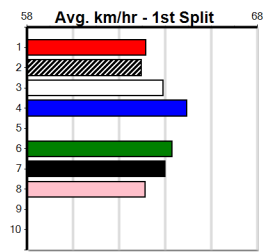

CHS GROUP (275+ RANK)

Distance: 410m, Race Type: Grade 5, Total Prizemoney: $1,530
1st: $1,000, 2nd: $320, 3rd: $160, 4th: $50

ASTON OPHELIA (6) has been brilliant in her past three and she can assume control soon after box rise. SARAH STARFISH (4) has been luckless since her Warragul win and she can make amends today. SUGAR BOWL ROSE (8) is never too far away here

Watchdog Tips: **6** **4** **8** **1** **Bet:** **Win 6**

1

NORTHERN REGIE [5] **Will push wide but is a strong type, keep safe** **$7.50**

BK Dog Feb-21 Sire: HOOKSY Dam: CINNAMON ROSE Trainer: Ronald Rogers (Long Gully)

Owner(s): R Rogers

Winning Distances: < 300m (0) 300 - 399m (5) 400 - 499m (1) 500 - 599m (0) 600 - 699m (0) > 700m (0)

Winning Weights: 31.7(1) 32.4(2) 32.7(1) 33.2(1) 33.3(1)

1st (1)	32.7	390	BAL	R6	15-Jan-24	22.60	22.16	0.50L SAM'S BOY (22.62)	M/55	.	.	.	8.64	$3.50	T3-5
4th (1)	33.1	390	SHP	R4	20-Jan-24	22.77	21.80	7.50L ASTON JALAPENO (22.26)	M/55	.	.	.	9.01	$10.20	5
4th (3)	32.8	410	HOR	R5	27-Jan-24	23.87	23.40	7.00L MISS GRAVITY (23.40)	Q/44	.	.	.	10.76	$20.00	5
7th (2)	32.8	390	BAL	R4	25-Mar-24	22.80	22.25	7.50L JAG FERNANDO (22.30)	S/78	.	.	W	8.77	$18.60	T3-5
2nd (8)	32.7	410	HOR	R6	29-Mar-24	23.48	23.23	1.75L CORTEZ BALE (23.36)	M/22	.	.	.	10.41	$9.30	5
4th (7)	32.4	410	HOR	R7	05-Apr-24	23.90	23.32	8.50L SWEET CAVIAR (23.33)	M/74	.	.	.	10.67	$30.00	5
6th (1)	32.4	390	SHP	R9	11-Apr-24	22.73	21.83	5.50L TOP PRAIRIE (22.38)	M/76	.	.	.	8.75	$25.20	5
4th (5)	32.2	390	BAL	R12	21-Apr-24	22.78	22.23	3.00L ASTON SINATRA (22.57)	M/25	.	.	.	8.51	$5.20	5

Last 3 wins NOT included above

1st (1)	32.4	385	SHP	R9	24-Jun-23	22.15	21.95	1.5L CELESTIAL NIGHT (22.25)	M/21	.	.	.	8.33	$5.80	T3-RW
1st (7)	33.2	390	BAL	R11	03-Sep-23	22.26	22.26	2.25L HOSEY SIDEKICK (22.41)	M/11	.	.	.	8.52	$11.00	T3-5
1st (4)	33.3	300	HVL	R6	17-Oct-23	17.13	16.80	0.25L JELLYBEAN JINGLE (17.15)	M/3	.	.	.	4.04	$6.80	T3-5

Box History

Box	1st	2nd	3rd	4th	5th	6th	7th	8th
1	2	1	3	3	3	3	1	2
2				1	2	1	2	
3		1				1	1	
4	1		1					
5	1			1	1			
6		1		3				
7	1		2				1	1
8	1	4	2	1	1			

Prize Best Starts Trk/Dts APM $11010.00 NBT 47-6-7-3 3-0-1-0 2316