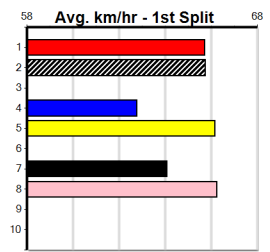

LOCKS CONSTRUCTION (275+ RANK)

Distance: 410m, Race Type: Grade 7, Total Prizemoney: $1,530
1st: $1,000, 2nd: $320, 3rd: $160, 4th: $50

SHOW CAUSE (2) has been luckless since her top 23.23 win here and she will find this a lot easier.
BETSY ROSE (8) owns a smart 23.24 PB here and she will be on the pace throughout. HIGHWAY (7) can run a cheeky race

Watchdog Tips: 2 8 7 5 **Bet:** Win 2

1

MIGHTY MONARCH [7] **$12.00**

Improving type but will find this harder, tested

BK Dog **Jul-21** Sire: BERNARDO Dam: GOLDEN CHARM

Owner(s): King King (SYN), R King, N King Trainer: Michael Bowerman (Raglan)

Winning Distances: < 300m (0) 300 - 399m (0) 400 - 499m (1) 500 - 599m (0) 600 - 699m (0) > 700m (0)

Winning Weights: 31.1(1)

Run	Pos	Time	Dist	Track	Date	Time	BON	Margin	1st/2nd (Time)	PIR	Checked	Comment	W/R	Split 1	S/P	Grade
5th	(3)	30.2	390	WBL	R1	04-Jan-24	23.18	22.29	7.50L ROUGE KNIGHT (22.66)	M/55	.	.	.	8.98	$4.30	M
3rd	(3)	30.2	390	WBL	R1	08-Jan-24	22.76	22.28	4.50L LEKTRA FRED (22.45)	M/43	.	.	.	8.92	$27.70	M
2nd	(5)	30.3	390	WBL	R1	15-Jan-24	22.88	22.30	2.75L SAINT MICK (22.70)	Q/11	.	.	.	8.69	$2.20	M
2nd	(2)	30.6	300	HVL	R1	31-Jan-24	17.36	16.87	0.75L ASTON ATLANTIC (17.32)	M/3	.	.	.	3.99	$2.20	M
8th	(3)	30.6	300	HVL	R1	09-Feb-24	17.30	16.75	4.25L HUDSON FLYER (17.02)	M/5	.	.	.	4.00	$14.20	T3-M
4th	(6)	30.8	390	WBL	R1	19-Feb-24	23.21	22.26	5.00L POSIE YOU PEST (22.87)	M/44	.	.	.	8.84	$6.90	M
1st	(7)	31.1	410	HOR	R2	12-Apr-24	23.93	23.58	2.50L SPARKLE PANTS (24.10)	Q/11	.	.	.	10.46	$5.70	M
2nd	(2)	30.8	410	HOR	R2	19-Apr-24	24.05	23.40	5.50L SPAGHETTI ARMS (23.69)	M/22	.	.	.	10.63	$15.10	7

Last 3 wins NOT included above

Box History

Bx	1st	2nd	3rd	4th	5th	6th	7th	8th
1								
2		2						
3			1		1			
4								
5		1						
6					1			
7	1							
8								

Prize Best $2450.00
Starts 23.93(7)-12/4/24
Trk/Dts 9-1-3-1
APM 3-1-1-0 2110

2

SHOW CAUSE [7] **$2.20**

Quick PB here, can pounce on the lead, yes

F Bitch **Apr-22** Sire: AUSSIE INFRARED Dam: JUSTIFY

Owner(s): G George Trainer: Garry George (Beulah)

Winning Distances: < 300m (0) 300 - 399m (0) 400 - 499m (1) 500 - 599m (0) 600 - 699m (0) > 700m (0)

Winning Weights: 27.7(1)

Run	Pos	Time	Dist	Track	Date	Time	BON	Margin	1st/2nd (Time)	PIR	Checked	Comment	W/R	Split 1	S/P	Grade
2nd	(3)	27.7	410	HOR	R3	19-Dec-23	23.54	23.24	0.50L SHE'S HARD WORK (23.52)	M/11	.	.	.	10.24	$4.20	MH
3rd	(1)	27.7	410	HOR	R2	26-Dec-23	23.28	22.90	2.25L LEKTRA CHER (23.13)	M/33	.	.	.	10.28	$4.00	MF
1st	(2)	27.7	410	HOR	R2	01-Jan-24	23.23	23.01	3.75L HENRY BALE (23.49)	M/11	.	.	.	10.33	$1.50	M
7th	(5)	28.2	410	HOR	R9	27-Feb-24	24.86	23.07	21.00 CHILLI SAL (23.44)	M/88	.	V0	.	11.35	$2.60	7
3rd	(5)	27.9	410	HOR	R3	08-Mar-24	23.72	22.92	9.50L SANTORINI BALE (23.07)	M/43	.	.	.	10.85	$5.20	X67H
6th	(2)	27.9	410	HOR	R4	19-Mar-24	23.71	23.01	4.50L SANTORINI BALE (23.40)	M/56	.	.	.	10.82	$6.50	X67F

Last 3 wins NOT included above

Box History

Bx	1st	2nd	3rd	4th	5th	6th	7th	8th
1				1				
2	1					1		
3		1						
4								
5			1				1	
6								
7								
8								

Prize Best $2900.00
Starts 23.23(2)-1/1/24
Trk/Dts 6-1-1-2
APM 6-1-1-2 1696

3

*** VACANT BOX ***

Sire: Dam:

Owner(s): Trainer:

Winning Distances: < 300m (0) 300 - 399m (0) 400 - 499m (0) 500 - 599m (0) 600 - 699m (0) > 700m (0)

Winning Weights:

Box History