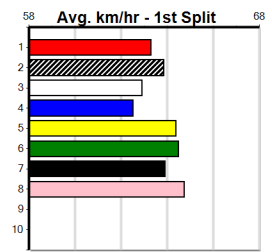

ON-SITE ENGINEERING (275+ RANK)

Distance: 485m, Race Type: Grade 5, Total Prizemoney: $1,740
1st: $1,150, 2nd: $360, 3rd: $180, 4th: $50

CLARETOWN SADIE (4) returned to form with a top 25.49 Ballarat win and she looks very well graded in this event. POISON SKY (1) owns a handy 27.66 PB here and he is drawn to be prominent throughout. DAWNY DREAM (6) has solid claims

Watchdog Tips: 4 1 6 7 **Bet:** Win 4

1

POISON SKY [5] **Better than his past two, well drawn, danger** **$3.60**

BD Dog Aug-19 Sire: UNLAWFUL ENTRY Dam: DIAMA BALE
Owner(s): FISHOUNDS (SYN), D Fisher, S Fisher
Trainer: Simone Fisher (Lara)

Winning Distances: < 300m (0) 300 - 399m (1) 400 - 499m (8) 500 - 599m (4) 600 - 699m (0) > 700m (0)

Winning Weights: 29.8(1) 29.9(1) 30.1(1) 30.3(2) 30.4(2) 30.5(2) 30.7(1) 31.0(1) 31.2(1) 31.4(1)

Box	1st	2nd	3rd	4th	5th	6th	7th	8th
1	5	2	2	1				
2	2	3	1	1	1	1	1	1
3	2	3		2	2	1	2	2
4		1		2	1	3	2	1
5	2	1	3	2	2	1		1
6		3	1	6	3	3	2	1
7	3	2	2	3	1			1
8	4	2	1	1	3	3	1	2

Prize Best Starts Trk/Dts APM: $46005.00, 27.66(8)-27/10/21, 108-13-20-10, 8-1-1-1, 3370

2

STORM KEY (NSW)[5] **Needs to lead, will get tired, place best** **$4.80**

BK Bitch Feb-20 Sire: KIOWA MON MANNY Dam: KEY NUCLEAR
Owner(s): G Black
Trainer: Michael Gibbons (Lara)

Winning Distances: < 300m (0) 300 - 399m (4) 400 - 499m (3) 500 - 599m (1) 600 - 699m (0) > 700m (0)

Winning Weights: 26.9(1) 27.0(1) 27.4(1) 27.8(2) 27.9(1) 28.2(1) 28.3(1)

Box	1st	2nd	3rd	4th	5th	6th	7th	8th
1	2	1	2	1		4	1	1
2			4	1	1	3	1	
3		3	1	1	1		2	1
4	1	1	2			1		
5	2		1	1	2	2	3	1
6	1	1	2	2	2	1	4	2
7		1	3	2	2	2	1	2
8	2	1	6	1		3	3	

Prize Best Starts Trk/Dts APM: $21655.00, NBT, 92-8-8-21, 2-0-0-0, 4025

3

TAMBORINE GIRL [5] **Better suited around Mt Gambier, next time** **$12.00**

BK Bitch Mar-21 Sire: LIGHTNING FRANK Dam: RIXY YA PEST
Owner(s): THE THREE GEN (SYN), L Finn, M Byron, A Laing-smith
Trainer: Kevin Finn (Warrnambool)

Winning Distances: < 300m (0) 300 - 399m (4) 400 - 499m (0) 500 - 599m (1) 600 - 699m (0) > 700m (0)

Winning Weights: 26.1(1) 26.5(1) 26.6(1) 26.7(1) 26.8(1)

Box	1st	2nd	3rd	4th	5th	6th	7th	8th
1	2	2						1
2	1		3	1				
3						2	1	
4						2	1	1
5						2	1	1
6			1	1	1			
7	1		1	1			1	3
8	1				2			1

Prize Best Starts Trk/Dts APM: $4255.00, FSH, 35-5-2-5, 0-0-0-0, 1824

4

CLARETOWN SADIE [5] **Returned to form at Ballarat, hard to hold out** **$3.40**

WBEBD Bitch Jan-22 Sire: WOW Dam: GAMMA BALE
Owner(s): P Griffen
Trainer: Peter Griffen (Claretown)

Winning Distances: < 300m (0) 300 - 399m (0) 400 - 499m (5) 500 - 599m (0) 600 - 699m (0) > 700m (0)

Winning Weights: 27.6(1) 27.9(1) 28.0(3)

Box	1st	2nd	3rd	4th	5th	6th	7th	8th
1	1							
2					1	1	1	
3	1					1		
4	1	1		3		1		
5	1	1		2				
6								1
7					1	1	1	1
8	1			1				

Prize Best Starts Trk/Dts APM: $6965.00, FST, 23-5-2-0, 0-0-0-0, 3364

5

ROMP TIN (WA)[5] **Tough draw but can show early speed, place** **$10.00**

BK Bitch Nov-21 Sire: FLYING RICCIARDO Dam: FINE CHAMPAN
Owner(s): M Katsiris
Trainer: Michael Katsiris (Thomastown)

Winning Distances: < 300m (0) 300 - 399m (5) 400 - 499m (3) 500 - 599m (0) 600 - 699m (0) > 700m (0)

Winning Weights: 24.9(1) 25.1(1) 25.2(1) 25.3(1) 25.4(2) 25.6(1) 25.7(1)

Box	1st	2nd	3rd	4th	5th	6th	7th	8th
1	1						2	
2	1	1						
3					2			
4	1		2					
5			1				1	
6	3	1			1			1
7	1		1	1	1	1	1	
8								1

Prize Best Starts Trk/Dts APM: $14723.00, FSH, 25-7-2-4, 0-0-0-0, 4695