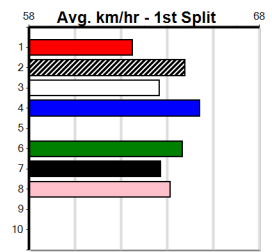

WARRACK BUTCHERY (275+ RANK)

Distance: 410m, Race Type: Grade 5, Total Prizemoney: $1,530
1st: $1,000, 2nd: $320, 3rd: $160, 4th: $50

CRACKERJACK POT (8) was a dominant 25.51 Warrnambool winner recently and he should get a nice cart across early on. FENTONS RISE (4) is better than her past few runs and she can come out running. HOLLYWOOD FRANK (7) is more than capable.

Watchdog Tips: **8** **4** **7** **2** **Bet:** **Win 8**

1

FRIED GIBLET [5] **Racing well and the draw helps but this is harder** **$8.00**

BK Bitch **Mar-21** **Sire: ORSON ALLEN** **Dam: NELLA BALE** **Trainer: Joshua McDonald (Murtoa)**

Owner(s): J McDonald
Winning Distances: < 300m (0) 300 - 399m (0) 400 - 499m (4) 500 - 599m (0) 600 - 699m (0) > 700m (0)
Winning Weights: 25.5(1) 26.2(1) 26.3(1) 26.9(1)

3rd	4th	5th	6th	7th	8th	9th	10th
(8) 27.5 400 MTG R7 09-Nov-23 23.59 23.14 3.00L ZIP ALONG LULU (23.37) 11.03 $10.00 RW	(6) 27.7 400 MTG R11 16-Nov-23 23.86 23.06 4.75L CADILLAC BURNS (23.53) 11.03 $26.00 RW	(2) 28.2 400 MTG R12 30-Nov-23 23.82 23.02 12.00 MISTER CADILLAC (23.02) 10.93 $23.00 RW	(3) 27.8 400 MTG R5 22-Feb-24 24.15 23.27 8.50L WINGS TO BURN (23.57) 11.56 $18.00 RW	(3) 27.7 425 BEN R10 28-Feb-24 0.00 24.18 . ABSOLUTE FLYER (24.49) M/388 . VO . 6.65 $55.40 T3-5	2nd (1) 28.1 400 MTG R12 14-Mar-24 23.64 23.13 1.00L CASTING (23.56) 10.99 $8.00 RW	(3) 27.8 512 MTG R7 21-Mar-24 31.15 29.65 15.00 SWEET LYNETTE (30.14) 4.58 $4.80 RWH	(3) 27.8 400 MTG R4 28-Mar-24 23.71 23.32 2.25L WINGS TO BURN (23.55) 11.16 $7.50 RW

Last 3 wins NOT included above

1st	2nd	3rd	4th	5th	6th	7th	8th
(1) 25.5 400 MTG R3 29-Jun-23 23.77 23.25 2.75L TWO BROKE GIRLS (23.97) 0 . SAMP 11.07 $5.00 RW	(1) 26.2 400 MTG R11 20-Jul-23 23.64 23.40 2.00L WASTING TIME (23.79) 0 . . 11.01 $3.10 RW	(1) 26.9 400 MTG R11 28-Sep-23 23.62 23.07 3.00L COSMIC LEILANI (23.83) . . . 11.05 $2.30 RW					

Box History

Bx	1st	2nd	3rd	4th	5th	6th	7th	8th
1	4	1	1	1				1
2		1					1	
3			1		1	2		
4	1							
5			1	2				2
6				1	1	2		1
7								
8			2		1			

Prize Best Starts Trk/Dts APM $4575.00 23.78(1)-14/2/23 29-4-3-4 2-1-0-0 853