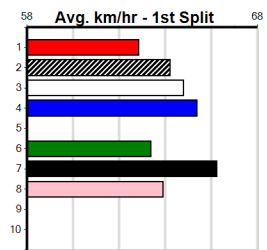

Horsham

6

12:37PM

(VIC time)

WEBBICON MARINE (275+ RANK)

Distance: 410m, Race Type: Mixed 4/5, Total Prizemoney: $1,530
1st: $1,000, 2nd: $320, 3rd: $160, 4th: $50

WALTER WALRUS (4) has been luckless since his handy 23.47 win here and he can make amends today. SOLITARY FLAME (7) has a good turn of foot and she will be on the pace from the outset. DUCHESS GEORGIA (8) can stay wide.

Watchdog Tips: **4** **7** **8** **1** **Bet:** **Box Trifecta 1,4,7,8 ($10 for 41.67%)**

1

WINGS TO BURN [5] **Racing well, settles on the speed, keep safe** **$6.50**
WBD Bitch Feb-22 Sire: FERNANDO BALE Dam: SUBLIME NEWS Trainer: Lorraine Goodwin (Hamilton)

Owner(s): L Goodwin
Winning Distances: < 300m (0) 300 - 399m (2) 400 - 499m (3) 500 - 599m (0) 600 - 699m (0) > 700m (0)
Winning Weights: 25.5(1) 25.7(1) 25.8(2) 26.1(1)

Run	Dist	Wgt	Track	Date	Time	BOB	Margin	1st/2nd (Time)	PIR	Checked	Comment	WR	Split 1	S/P	Grade
3rd (2)	25.5	400	MTG	R3	14-Mar-24	23.72	23.13	2.25L YADILLAH SON (23.55)	0				11.01	$5.50	RW
5th (2)	25.7	400	MTG	R9	17-Mar-24	23.65	22.82	9.50L COMPTON KELLY (22.99)					11.06	$10.00	6
6th (1)	26.1	400	MTG	R11	21-Mar-24	24.64	23.06	22.00 ASTON BUTTERS (23.12)	0		VNAI		10.99	$4.60	RW
1st (1)	26.1	400	MTG	R4	28-Mar-24	23.55	23.32	1.25L APHRODITE SALLY (23.64)					10.98	$3.50	RW
6th (3)	25.9	390	WBL	R11	01-Apr-24	23.27	22.07	8.50L KOUTAKI (22.71)	Q/33		VO		8.96	$6.10	5
2nd (1)	26.1	400	MTG	R6	04-Apr-24	23.54	22.99	0.10L MARIONVALE GAL (23.53)					11.00	$3.30	RW
3rd (2)	26.2	400	MTG	R3	14-Apr-24	23.37	22.91	4.50L PENNY PINTO (23.05)					10.90	$31.00	6
1st (3)	25.8	400	MTG	R3	21-Apr-24	23.53	22.90	0.10L ASTON ZEPPELIN (23.54)					10.99	$16.00	6

Last 3 wins NOT included above

Run	Dist	Wgt	Track	Date	Time	BOB	Margin	1st/2nd (Time)	PIR	Checked	Comment	WR	Split 1	S/P	Grade
1st (5)	25.8	305	MTG	R2	16-Nov-23	18.28	17.92	0.05L GREGOR THE BRUTE (18.28)	0		SAMP		6.03	$1.85	M
1st (5)	25.7	305	MTG	R5	03-Dec-23	18.15	17.45	1.00L COMPTON KELLY (18.22)	0		SAMP		5.83	$19.00	J
1st (6)	25.5	400	MTG	R5	22-Feb-24	23.57	23.27	0.50L MJOLNIR TO BURN (23.60)					11.02	$4.40	RW

Box History

Box	1st	2nd	3rd	4th	5th	6th	7th	8th
1	1	2	1					
2			2		1		1	
3	1				1	1		
4					1	1	1	
5	2	1	1	1				
6	1	1		1				
7				1	1			
8		1			1			

Prize Best $5405.00
Starts FSH
Trk/Dts 30-5-5-4
APM 0-0-0-0 3506