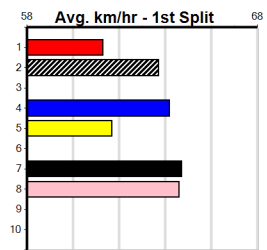

Horsham

HORSHAM DOORS AND GLASS (275+ RANK)

4

Distance: 410m, Race Type: Grade 7, Total Prizemoney: $1,530
1st: $1,000, 2nd: $320, 3rd: $160, 4th: $50

11:54AM

(VIC time)

KIYENG (7) should have more than enough pace to cross and lead and she will find this easier than her most recent racing. ASTON CABARET (4) has been impressive at Broken Hill of late and she can settle on the speed. IN THE MIX (2) has claims

Watchdog Tips: **7** **4** **2** **1** **Bet:** **Win 7**

Form Box Wgt Dist Track Date Time BON Margin 1st/2nd (Time) PIR Checked Comment W/R Split 1 S/P Grade

1

WHATEVER WILLOW [7] **Improving type, has the good draw, keep safe** **$4.60**
BE Bitch Feb-22 Sire: MY REDEEMER Dam: WHATEVER I WANT Trainer: Matthew Marshall (Darley)
Owner(s): G Ebenezer
Winning Distances: < 300m (0) 300 - 399m (1) 400 - 499m (0) 500 - 599m (0) 600 - 699m (0) > 700m (0)
Winning Weights: 27.0(1)

3rd (2)	27.1	395	TRA	R1	03-Apr-24	22.73	22.16	2.50L LUXFORD (22.57)	M/443	.	.	.	3.89	$9.40	M
5th (6)	26.8	400	WGL	R3	13-Apr-24	23.28	22.82	7.00L WEARING LEVIS (22.82)	M/65	.	.	.	8.85	$5.00	RW
1st (5)	27.0	390	BAL	R1	21-Apr-24	22.78	22.23	2.25L ASTON RUINART (22.92)	Q/11	.	SW	.	8.59	$1.70	M

Box History

Bx	1st	2nd	3rd	4th	5th	6th	7th	8th
1								
2			1					
3								
4								
5	1							
6					1			
7								
8								

Prize Best $1260.00 FSH
Starts 3-1-0-1
Trk/Dts 0-0-0-0
APM 1260

Last 3 wins NOT included above

2

IN THE MIX [7] **Handy effort two runs back, threat if steps** **$3.20**
BK Dog Feb-22 Sire: FABREGAS Dam: GEORGIA KATE Trainer: Cameron Morris-flynn (Mitchell P)
Owner(s): I Need a Hobby (SYN), C O'donnell, F Cugliari
Winning Distances: < 300m (0) 300 - 399m (0) 400 - 499m (1) 500 - 599m (0) 600 - 699m (0) > 700m (0)
Winning Weights: 33.7(1)

4th (5)	33.6	410	HOR	R2	05-Mar-24	23.84	22.89	6.00L BLACKPOOL SLADE (23.45)	Q/44	.	.	.	10.82	$5.10	M
4th (4)	33.9	410	HOR	R2	12-Mar-24	23.97	23.06	6.50L RAPIDFIRE MORRIS (23.53)	M/44	.	.	.	10.85	$6.80	RW
7th (2)	33.6	410	HOR	R1	19-Mar-24	24.28	23.01	16.00 PASSING (23.19)	M/87	.	.	.	11.11	$22.40	M
6th (4)	33.3	410	HOR	R1	22-Mar-24	24.59	23.01	22.00 RUSSIAN RACCOON (23.05)	S/77	.	.	.	11.60	$22.40	M
1st (7)	33.7	410	HOR	R1	29-Mar-24	23.57	23.23	5.00L REIKO WALTER (23.91)	M/11	.	.	.	10.54	$25.60	M
4th (3)	34.1	410	HOR	R3	05-Apr-24	23.99	23.32	7.50L MISS ETIQUETTE (23.49)	M/56	.	.	.	10.78	$10.80	7
2nd (6)	33.9	410	HOR	R4	12-Apr-24	23.83	23.58	2.00L CARDI GO EASY (23.71)	M/33	.	.	.	10.72	$2.80	X67
6th (4)	33.7	410	HOR	R9	23-Apr-24	23.89	23.26	9.00L FIFI BALE (23.26)	S/65	.	.	.	10.86	$25.00	7

Box History

Bx	1st	2nd	3rd	4th	5th	6th	7th	8th
1								
2							1	
3				1				
4				1		2		
5				1				
6		1						
7	1							
8								

Prize Best $1545.00 FSH
Starts 23.57(7)-29/3/24
Trk/Dts 8-1-1-0
APM 1515

Last 3 wins NOT included above

3

*** VACANT BOX ***
Sire: Dam: Trainer:
Owner(s):
Winning Distances: < 300m (0) 300 - 399m (0) 400 - 499m (0) 500 - 599m (0) 600 - 699m (0) > 700m (0)
Winning Weights:

Box History