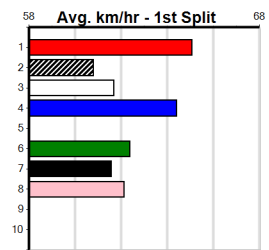

Horsham

2

11:16AM

(VIC time)

SPORTSBET BET WITH MATES (275+ RANK)

Distance: 410m, Race Type: Maiden, Total Prizemoney: $1,530
1st: $1,000, 2nd: $320, 3rd: $160, 4th: $50

SPIN AND BURN (1) showed good early burn when placed three runs back and she can go one better today. SONIC PAWS (2) was far from disgraced last time and he can follow the red through early on. MISS FIXATED (8) will get plenty of room early on

Watchdog Tips: **1** **2** **8** **6** **Bet:**

1

SPIN AND BURN [M] **Drawn to lead, has a bit on these, yes** **$2.20**

BD Bitch May-22 Sire: FERNANDO BALE Dam: EYE WILL REIGN
Owner(s): SPARKLE AND FADE (SYN), J Paraskevas, A Paraskevas
Winning Distances: < 300m (0) 300 - 399m (0) 400 - 499m (0) 500 - 599m (0) 600 - 699m (0) > 700m (0)
Trainer: Garry George (Beulah)

Winning Weights:

Run	Time	Dist	Track	Race	Date	Time	Margin	1st/2nd (Time)	PIR	Checked	Comment	WR	Split 1	S/P	Grade
4th (2)	26.7	410	HOR	R2	05-Apr-24	23.99	23.32	4.75L RESIGN THE PLOW (23.67)	M/54	.	.	.	10.89	$2.60	M
2nd (2)	26.8	410	HOR	R1	09-Apr-24	23.45	23.26	0.50L YASH BALE (23.42)	Q/22	.	.	.	10.44	$4.80	MH
4th (1)	27.1	410	HOR	R3	16-Apr-24	23.74	23.10	8.50L YASH BALE (23.17)	M/44	.	.	.	10.60	$3.00	MF
5th (6)	26.9	410	HOR	R1	23-Apr-24	23.79	23.26	6.00L TASTE OF HELL (23.39)	S/75	.	.	.	10.81	$5.50	M

Box History

Bx	1st	2nd	3rd	4th	5th	6th	7th	8th
1								
2	1			1				
3								
4								
5								
6					1			
7								
8								

Prize Best $670.00 NBT
Starts 4-0-1-0
Trk/Dts 4-0-1-0
APM 670

Last 3 wins NOT included above

2

SONIC PAWS [M] **Far from disgraced last time, danger if steps** **$4.60**

BK Dog Jun-21 Sire: ASTON KIMETTO Dam: SPRING RAIN
Owner(s): B Mclean
Winning Distances: < 300m (0) 300 - 399m (0) 400 - 499m (0) 500 - 599m (0) 600 - 699m (0) > 700m (0)
Trainer: Laura Smith (Tongala)

Winning Weights:

Run	Time	Dist	Track	Race	Date	Time	Margin	1st/2nd (Time)	PIR	Checked	Comment	WR	Split 1	S/P	Grade
6th (1)	34.6	390	SHP	R2	18-Jan-24	23.16	22.46	8.50L SPEEDY FYNN (22.58)	M/66	.	.	.	8.92	$25.90	T3-M
2nd (7)	33.9	390	SHP	R2	08-Feb-24	22.52	22.17	2.75L KHAN CRAIG (22.33)	M/33	.	.	.	8.86	$39.20	M
3rd (4)	34.2	390	SHP	R2	15-Feb-24	22.82	22.34	6.50L BLACK SPANIARD (22.38)	M/73	.	.	.	9.22	$3.70	M
3rd (2)	34.4	390	SHP	R1	22-Feb-24	22.80	22.29	3.25L SPIRIT OF PANAMA (22.59)	M/75	.	.	.	9.27	$4.60	T3-M
5th (1)	34.7	450	SHP	R2	07-Mar-24	26.17	25.53	3.5L DEMON KYSAIAH (25.93)	M/666	.	.	.	6.91	$12.70	T3-M
5th (1)	34.0	390	SHP	R1	21-Mar-24	22.76	22.23	3.25L BRAVADO (22.54)	M/76	.	.	.	9.05	$7.70	T3-M
5th (4)	34.4	425	BEN	R1	28-Mar-24	24.65	24.02	6.50L HELLO LUNA (24.21)	M/776	.	.	.	6.96	$8.10	T3-M
3rd (6)	34.2	390	SHP	R2	11-Apr-24	22.64	21.83	1.5L YOLONDA (22.55)	M/53	.	.	.	8.82	$14.90	M

Box History

Bx	1st	2nd	3rd	4th	5th	6th	7th	8th
1					2	1		
2			1					
3						2		
4		1		1			1	
5								
6			1					
7	1							
8								1

Prize Best $800.00 FSH
Starts 12-0-1-3
Trk/Dts 0-0-0-0
APM 544

Last 3 wins NOT included above