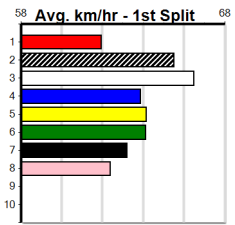

10 * NO RESERVE *****

Trainer:
Owner(s):

GREYHOUNDS ENTERTAINMENT

Distance: 515m, Race Type: Grade 5, Total Prizemoney: \$3,340
 1st: \$2,230, 2nd: \$690, 3rd: \$345, 4th: \$75

5

3:07PM

(VIC time)

Expect NIMBLE BENNY (3) to set up a healthy lead in the initial stages and with some shuffling up behind him he could be off and gone. DARNUM DIESEL (6) had no luck here last week and is as fast as any of his counterparts in this.