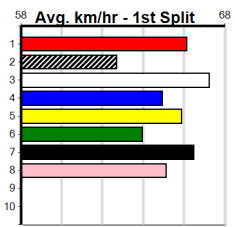

SANDOWN MONDAY RACING STARTS MA

Distance: 515m, Race Type: Mixed 4/5, Total Prizemoney: \$3,875
1st: \$2,600, 2nd: \$800, 3rd: \$400, 4th: \$75

6

3:34PM

(VIC time)

LURE OF KILKENNY (3) has not races since late last year but if she is fit and healthy she will take some catching. STEELE JAKIT (2) was a top effort here last week when placed and looks a good each way hope here.