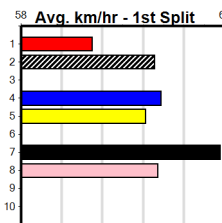

Sandown (SAP)

SPORTSBET HT2 (1-6 WINS)

Distance: 595m, Race Type: Restricted Win Heat, Total Prizemoney: \$3,940

1st: \$2,640, 2nd: \$815, 3rd: \$410, 4th: \$75

10

4:54PM

(VIC time)

CONTAINER (4) exploded soon after box rise to score last start in a much tougher race and looks mighty hard to beat. SERENE EQUITY (7) was runner up behind the top elect in that same race and can fill the exacta spot once again.