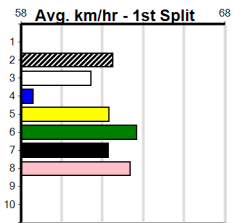

Suggested Quaddie:

1st Leg: 2,3,6 2nd Leg: 1,2,3
 3rd Leg: 1,3,5 4th Leg: 3
 Cost: \$50 for 185.19%

Download Now
The NEW WATCHDOG

Mobile Form Guide

Average Winning Time:

Distance	Grade	Avg. Time
515m	Mixed 4/5	29.56
515m	Grade 5	29.83
515m	Mixed 6/7	29.83
515m	Grade 7	29.88
515m	Grade 5 No Penalty	29.95
515m	Maiden	29.98
595m	Restricted Win Heat	34.42
595m	Grade 5	34.48

Track Record:

Distance	Time	Greyhound	Date Set
515m	28.790	ASTON RUPEE	09-Sep-21
595m	33.562	COLLINDA PATTY	15-Aug-21
715m	41.157	HERE'S TEARS	30-Jan-20

Sandown

TOONGABBIE LODGE

Distance: 515m, Race Type: Maiden, Total Prizemoney: \$2,860
1st: \$1,900, 2nd: \$590, 3rd: \$295, 4th: \$75