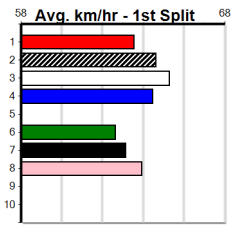

8

4:12PM

(VIC time)

MOND WINDOWS & DOORS

Distance: 595m, Race Type: Grade 5, Total Prizemoney: $3,940
1st: $2,640, 2nd: $815, 3rd: $410, 4th: $75

Watchdog Tips:

3

8

1

2

Bet:

Win 3

Table header with columns: Form, Box, Weight, Dist, Track, Date, Time, BON, Margin, 1st/2nd (Time), PIR, Checked, Comment, W/R, Split 1, S/P, Grade

1 DARNUM FOX [5] Drawn to run an improved race, major player. $5.00
Trainer: Peter Handley (Darnum)
Race details and winning boxes table.

2 TOM'S BOURBSKI (NSW)[5] Better than form early speed, place chance. $7.50
Trainer: Donna Knight (Talbot)
Race details and winning boxes table.

3 IRISH MILLIE [5] Racing in career best form, hard top beat. $2.00
Trainer: Stephen Whyte (Bunyip)
Race details and winning boxes table.

4 BOMB ROBERTA [5] Mixes her form but has the talent, keep safe. $7.50
Trainer: Adrian Kenyon (Lara)
Race details and winning boxes table.

5 *** VACANT BOX ***
Trainer:
Owner(s):

6 ARMAGH [5] Find this harder than last starts win, risky. $26.00
Trainer: Donna Knight (Talbot)
Race details and winning boxes table.

7 GRACELAND BOY [5] One paced, poorly drawn, needs some luck. $23.00
Trainer: Greg Doyle (Mulgrave)
Race details and winning boxes table.

8 UNDERWAY [5] Can explode mid race, big danger with even luck. $4.00
Trainer: Wayne Kirk (Melton West)
Race details and winning boxes table.

9 *** NO RESERVE ***
Trainer:
Owner(s):

10 *** NO RESERVE ***
Trainer:
Owner(s):