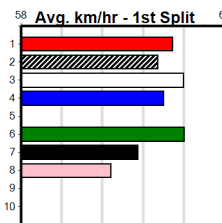

SPORTSBET HT1 (1-6 WINS)

Distance: 595m, Race Type: Restricted Win Heat, Total Prizemoney: $3,940
1st: $2,640, 2nd: $815, 3rd: $410, 4th: $75

9

4:35PM

(VIC time)

PREMIUM EQUITY (3) holds a class edge and should settle on the speed and take some beating. PICKLED PIPER (1) has been acing in tougher races and is drawn to feature. MY MARGOT (2) was brilliant in winning two runs back.

Watchdog Tips: **3** **1** **2** **4** **Bet:** **Win 3**