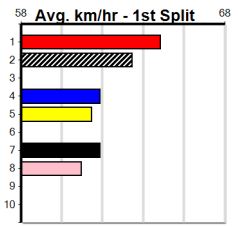

PHOTO MAN AT STUD

Distance: 515m, Race Type: Grade 7, Total Prizemoney: $3,340
1st: $2,230, 2nd: $690, 3rd: $345, 4th: $75

3

2:27PM

(VIC time)

CASHING OUT (1) is a fast beginner who is drawn to lead throughout here. DISHEVELLED (7) showed sharp improvement in his fast maiden win at Geelong last week and looks the clear danger. FACETIOUS (8) is a must for top 4 in SRM.

Watchdog Tips:

1

7

8

2

Bet:

Win 1

Form	Box	Weight	Dist	Track	Date	Time	BON	Margin	1st/2nd (Time)	PIR	Checked	Comment	W/R	Split 1	S/P	Grade

1 CASHING OUT [7] *Quick early, drawn to hold the lead, looks good.*

BK **D** Aug-22 **ASTON RUPEE** CHRISTMAS MAGIC **BEST BET** **$1.90**

Trainer: Scott James (Waubra)

5th (5)	31.2	525	MEP	R4	10-Apr-24	31.06	29.82	14.00	LWHISKY TRIP (30.12)	Q/2355	.	.	.	5.26	$20.20	MH
3rd (7)	31.4	525	MEP	R1	17-Apr-24	30.88	29.95	14.00	L TAMY MCIVOR (29.95)	M/2333	.	.	.	5.19	$7.70	M
1st (2)	31.8	595	SAP	R4	28-Apr-24	34.59	34.14	2.00	L BLAZING FRANKIE (34.72)	Q/1111	.	SW	.	9.22	$1.60	RW

Owner(s): S James

Winning Boxes

1	2	3	4	5	6	7	8
1							
Prize	$2,935.00						
Best	FSTD						
Starts	3-1-0-1						
Trk/Dst	0-0-0-0						
APM	$2935						

2 OH LANA [7] *Settles on the speed but can get tired, place.*

BK **B** Jan-22 **BENALI** LOUD LANA **$8.00**

Trainer: Gavin Kearns (Churchill)

1st (3)	27.0	460	WGL	R2	28-Mar-24	26.27	25.74	0.50	L MIA MIGHTY (26.31)	M/111	.	SW	.	6.59	$1.60	T3-M
6th (4)	26.8	515	SAN	R2	18-Apr-24	30.77	29.79	12.00	L LADY WILSON (29.93)	Q/2577	.	.	.	5.26	$21.00	X67
5th (1)	26.6	460	WGL	R4	23-Apr-24	26.74	25.67	13.00	L MY MARGOT (25.87)	Q/223	.	.	.	6.68	$38.70	RWH
5th (6)	26.3	435	SLE	R3	28-Apr-24	25.40	24.19	10.00	L MINTER HONOUR (24.73)	S/676	.	SW	.	5.45	$7.40	7

Owner(s): G Kearns

Winning Boxes

1	2	3	4	5	6	7	8
1							
Prize	$1,590.00						
Best	NBT						
Starts	7-1-1-0						
Trk/Dst	3-0-1-0						
APM	$1272						

3 *** VACANT BOX ***

Trainer:
Owner(s):

Winning Boxes

1	2	3	4	5	6	7	8
1							
Prize							
Best							
Starts							
Trk/Dst							
APM							

4 UNCHAINED [7] *Struggled since winning her maiden, prefer others.*

BK **B** Feb-22 **BEAST UNLEASHED** FORTNIGHT ADDICT **$34.00**

Trainer: Lina Repici (Hampton Park)

3rd (2)	25.9	395	TRA	R10	15-Apr-24	22.86	22.38	2.25	L XARN BALE (22.70)	S/575	.	.	.	3.92	$18.30	X67
5th (8)	26.1	400	WGL	R3	18-Apr-24	23.21	23.02	3.00	L DAINTREE GRANITE (23.02)	S/76	.	.	.	8.67	$69.00	T3-7
6th (5)	25.9	350	TRA	R2	22-Apr-24	20.47	19.86	7.00	L NOLAN BALE (20.01)	M/77	.	.	.	6.92	$52.10	T3-7
7th (3)	26.3	595	SAP	R4	28-Apr-24	35.81	34.14	18.00	L CASHING OUT (34.59)	M/2247	.	.	.	9.43	$134.00	RW

Owner(s): P Repici

Winning Boxes

1	2	3	4	5	6	7	8
1							
Prize	$2,600.00						
Best	FSTD						
Starts	34-1-1-2						
Trk/Dst	0-0-0-0						
APM	$696						

5 KAMALI [7] Biks *Resuming from injury, prefer to watch.*

BK **B** Nov-21 **SENNACHIE** BUSY BELLA **$26.00**

Trainer: Danny Cortese (Devon Meadows)

7th (3)	25.8	595	SAP	R2	11-Feb-24	35.55	34.43	15.00	L ZELDA FAROS (34.53)	S/8777	.	.	.	9.68	$10.10	RW
7th (1)	26.6	515	SAP	R4	17-Mar-24	30.29	29.41	9.50	L RITZA LEWIS (29.66)	M/5677	.	.	.	5.27	$18.90	X67H
6th (6)	26.8	595	SAP	R4	24-Mar-24	36.35	34.31	24.00	L VIDEO REFEREE (34.73)	M/7777	.	V10	.	9.95	$26.80	RW
ST (-)	26.6	515	SAP		21-Apr-24	29.67		4.75	L Trial Cleared	S/34	.	3of4	.	.	$.	ST

Owner(s): T Cortese

Winning Boxes

1	2	3	4	5	6	7	8
1							1
Prize	$3,825.00						
Best	NBT						
Starts	13-1-2-0						
Trk/Dst	5-0-1-0						
APM	$2191