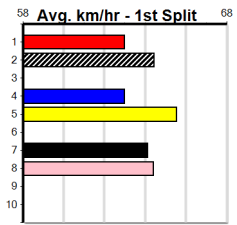

11

5:19PM

(VIC time)

TARGET RANGE (8) is primed to take out this vent following two handy runs here. SHOWGIRL SHIRLEY (5) has the ability to lead here and give her rivals something to catch. SMOKIN ARROW (1) is drawn to run a bold race.