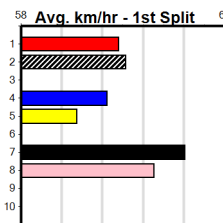

HAPPY 10TH BIRTHDAY TESSIE

Distance: 515m, Race Type: Mixed 6/7, Total Prizemoney: $3,340
1st: $2,230, 2nd: $690, 3rd: $345, 4th: $75

4

2:50PM

(VIC time)

FLYING DINAR (8) has had absolutely no luck since her fast win here last month and is drawn to get room early on. UP IN ARMS (1) can take advantage of WREN BALE (2) moving off soon after box rise and should have no excuses.

Watchdog Tips:

8

1

2

7

Bet:

Win 8

Form	Box	Weight	Dist	Track	Date	Time	BON	Margin	1st/2nd (Time)	PIR	Checked	Comment	W/R	Split 1	S/P	Grade

1 UP IN ARMS (SA)[6] *Drawn to get plenty of room early, danger.* **$5.50**

BK D May-22 **ZAMBORA BROCKIE** **NANGAR MIA**

Trainer: Ian Beattie (Laceyby)

6th (4)	32.9	450	SHP	R5	05-Apr-24	25.83	25.14	6.00	LGO GO EVIE (25.44)	S/866	.	.	.	7.02	$30.10	X67
5th (8)	32.8	425	BEN	R4	14-Apr-24	24.44	24.03	2.50	L BUSHMAN'S ARCHIE (24.28)	S/854	.	.	.	6.93	$12.30	T3-7
1st (8)	32.9	450	SHP	R5	18-Apr-24	25.44	25.39	5.50	L ZIPPING GWEN (25.81)	M/311	.	.	.	6.74	$3.70	T3-RW
8th (8)	32.9	450	SHP	R5	22-Apr-24	26.18	24.79	12.00	L DEMON KYSAIAH (25.40)	S/778	.	.	.	6.87	$5.60	RW

Owner(s): N Lalli

Winning Boxes							
1	2	3	4	5	6	7	8
				1			
Prize	$2,680.00						
Best	FSH						
Starts	5-2-0-0						
Trk/Dst	0-0-0-0						
APM	$2344						

2 WREN BALE (NSW)[6] *Strong type, up to this class, major player.* **$3.00**

BD B May-22 **CHRISTO BALE** **QUINA BALE**

Trainer: Rebecca Gibbons (Avalon)

1st (8)	31.3	525	MEP	R5	10-Apr-24	30.55	29.82	1.75	L MEPUNGA RILEY (30.66)	M/2332	.	.	.	5.22	$1.70	X67
2nd (4)	31.3	525	MEA	R2	13-Apr-24	30.24	29.78	1.75	L BORACAY SUMMER (30.13)	M/7222	.	.	.	5.26	$14.60	X67F
7th (8)	31.0	525	MEA	R4	20-Apr-24	31.07	29.87	14.00	L CABAO JASPER (30.12)	M/6667	.	.	.	5.25	$5.00	6G
5th (4)	30.8	515	SAP	R10	28-Apr-24	30.11	29.50	7.50	L RAYA STAR (29.59)	M/5554	.	.	.	5.30	$3.60	6G

Owner(s): B Wheeler

Winning Boxes							
1	2	3	4	5	6	7	8
						1	1
Prize	$6,125.00						
Best	NBT						
Starts	7-2-1-1						
Trk/Dst	1-0-0-0						
APM	$5789						

3 *** VACANT BOX ***

Trainer:
Owner(s):

4 ICE ICE BABY (NSW)[6] *Front runner, can get tired, place preferred.* **$10.00**

RBD B Feb-22 **TOMMY SHELBY** **DAZZLING BLING**

Trainer: Rebecca Gibbons (Avalon)

2nd (5)	32.0	510	SLE	R5	07-Apr-24	29.12	28.63	2.00	L MAYBE EVEN YOU (28.99)	M/111	.	.	.	9.11	$3.20	RW
4th (4)	31.4	510	SLE	R7	14-Apr-24	29.28	28.82	4.00	L CYCLONE POPPY (29.01)	M/334	.	.	.	9.31	$6.90	RW
2nd (7)	30.9	510	SLE	R9	21-Apr-24	29.29	28.83	4.25	L ENGELKE ROAD (29.00)	Q/111	.	.	.	9.18	$4.90	RW
2nd (7)	31.3	515	SAP	R10	28-Apr-24	30.03	29.50	6.50	L RAYA STAR (29.59)	M/2222	.	.	.	5.20	$18.80	6G

Owner(s): R Phillips

Winning Boxes							
1	2	3	4	5	6	7	8
			1				
Prize	$7,100.00						
Best	NBT						
Starts	17-2-5-1						
Trk/Dst	1-0-1-0						
APM	$5751