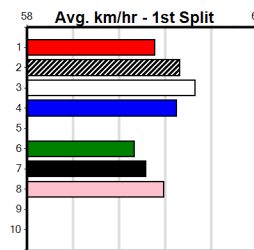

MOND WINDOWS & DOORS

8

4:12PM

(VIC time)

Distance: 595m, Race Type: Grade 5, Total Prizemoney: $3,940
1st: $2,640, 2nd: $815, 3rd: $410, 4th: $75

IRISH MILLIE (3) is flying at present and can either lead or come off the speed to win here.
UNDERWAY (8) can really explode mid race and just needs some luck going into the first bend to feature. DARNUM FOX (1) is drawn to run an improved race.

Watchdog Tips: **3** **8** **1** **2** **Bet:** **Win 3**

1

DARNUM FOX [5] **Drawn to run an improved race, major player.** **$5.00**

BK Bitch Oct-21 Sire: BERNARDO Dam: DARNUM DASHER Trainer: Peter Handley (Darnum)

Owner(s): P Handley

Winning Distances: < 300m (0) 300 - 399m (0) 400 - 499m (2) 500 - 599m (1) 600 - 699m (0) > 700m (0)

Winning Weights: 31.1(1) 31.7(1) 31.9(1)

Run	Pos	Wgt	Dist	Track	Date	Time	BON	Margin	1st/2nd (Time)	PIR	Checked	Comment	WR	Split 1	S/P	Grade
4th	(8)	30.9	515	SAP	R4	11-Feb-24	30.35	29.43	8.00L FAST HEADACHE (29.81)	S/8865	.	.	.	5.36	$6.40	5
4th	(4)	30.0	595	SAP	R8	25-Feb-24	34.91	34.40	7.50L ASTON COSTELLO (34.40)	M/3444	.	.	.	9.43	$26.30	X45
3rd	(3)	30.0	715	SAP	R10	03-Mar-24	43.02	42.74	4.00L BIG SMOKE FOX (42.74)	M/3221	.	.	.	6.30	$3.60	RW
2nd	(1)	30.6	680	WGL	R3	12-Mar-24	39.77	39.09	10.00 UNREAL SPEED (39.09)	M/222	.	.	.	18.41	$9.20	RWH
6th	(6)	30.8	680	WGL	R5	19-Mar-24	40.08	39.48	9.00L FULL OF REGRETS (39.48)	S/777	.	.	.	19.05	$20.90	RWF
6th	(1)	30.3	460	WGL	R6	09-Apr-24	26.37	25.60	6.50L BANDIT BULLET (25.93)	S/576	.	.	.	6.69	$13.00	5H
6th	(6)	30.5	460	WGL	R5	23-Apr-24	26.25	25.67	2.00L LILLY INTENTION (26.12)	S/886	.	.	.	6.81	$19.60	RWH
4th	(5)	30.5	595	SAP	R8	28-Apr-24	35.21	34.14	15.00 OSANNA BALE (34.19)	M/2444	.	.	.	9.43	$16.60	X45

Last 3 wins NOT included above

1st	(1)	31.7	460	WGL	R3	08-Aug-23	26.04	25.97	8.00L JACKPOT JAMIE (26.57)	M/211	.	SW	.	6.64	$2.40	M
1st	(3)	31.9	595	SAP	R1	30-Nov-23	34.73	34.62	4.50L SHINE A LIGHT (35.04)	S/5311	.	.	.	9.62	$3.90	RW
1st	(5)	31.1	400	WGL	R11	04-Jan-24	22.92	22.55	0.50L LILLICO NIKKI (22.96)	S/62	.	.	.	8.79	$4.80	SH

Box History

Bx	1st	2nd	3rd	4th	5th	6th	7th	8th
1	1	1			1	1		
2					1			
3	1		1					
4			1	1				1
5	1		1	1				
6		1				2		
7			2					
8			1	1	1			1

Prize Best Starts Trk/Dts APM $10940.71 34.73(3)-30/11/23 23-3-2-6 4-1-0-0 4928