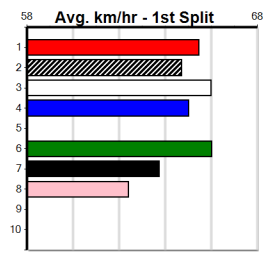

SPORTSBET HT1 (1-6 WINS)

9

4:35PM

(VIC time)

Distance: 595m, Race Type: Restricted Win Heat, Total Prizemoney: $3,940
1st: $2,640, 2nd: $815, 3rd: $410, 4th: $75

PREMIUM EQUITY (3) holds a class edge and should settle on the speed and take some beating.
PICKLED PIPER (1) has been acing in tougher races and is drawn to feature. MY MARGOT (2) was brilliant in winning two runs back.

Watchdog Tips: **3** **1** **2** **4** **Bet:** **Win 3**

1

PICKLED PIPER [4] **$4.40**

BK **Bitch** **Jan-21** **Sire: DUNDEE OSPREY** **Dam: JACQUI SHOSHONE** **Trainer: David Crawford (Pearcedale)**

Owner(s): S Crawford
Winning Distances: < 300m (0) 300 - 399m (0) 400 - 499m (0) 500 - 599m (6) 600 - 699m (0) > 700m (0)

Winning Weights: 26.4(1) 26.6(1) 26.7(1) 26.9(1) 27.0(1) 27.1(1)

Run	Draw	Dist	Track	Date	Time	BOB	Margin	1st/2nd (Time)	PIR	Checked	Comment	WR	Split 1	S/P	Grade
5th (1)	26.4	595	SAN	R9	22-Feb-24	35.40	34.30	3.5L PIRATE KINGSLEY (35.16)	M/1455	.	.	.	9.60	$6.50	X45
3rd (8)	26.4	600	MEA	R6	02-Mar-24	34.82	34.31	7.50L DRILL SERGEANT (34.31)	M/7754	.	.	.	9.48	$15.20	X45
8th (3)	26.7	595	SAN	R6	07-Mar-24	34.94	34.33	9.00L AILEE BALE (34.33)	M/7788	.	.	.	9.63	$27.10	X45
3rd (4)	26.7	595	SAN	R4	28-Mar-24	34.85	34.32	8.00L FAST MINARDI (34.32)	M/6643	.	.	.	9.57	$20.50	X45
5th (7)	26.7	600	MEA	R10	06-Apr-24	35.08	34.61	7.00L HELLO PA (34.61)	M/6556	.	.	.	9.42	$18.60	5
3rd (6)	26.8	595	SAN	R8	11-Apr-24	34.75	34.56	2.75L JAMIE BALE (34.56)	M/4443	.	.	.	9.53	$37.10	X45
4th (8)	26.6	595	SAN	R7	18-Apr-24	35.43	34.47	4.50L FERNANDO DUKE (35.13)	M/7765	.	.	.	9.63	$67.00	X45
5th (1)	26.4	600	MEA	R11	27-Apr-24	35.00	34.31	9.00L DRILL SERGEANT (34.40)	M/6666	.	.	.	9.31	$30.50	X45

Last 3 wins NOT included above

1st (1)	26.7	595	SAN	R9	01-Jun-23	34.66	33.92	0.75L VOICE OF THUNDER (34.71)	Q/2333	.	SW	.	9.26	$1.80	RW
1st (6)	26.4	595	SAN	R5	11-Jan-24	34.76	34.07	0.50L YOU DONE (34.78)	M/5443	.	SW	.	9.57	$6.80	5
1st (7)	26.6	595	SAP	R10	28-Jan-24	34.40	34.40	8.00L COPPOLA BALE (34.93)	M/2211	.	.	.	9.42	$4.00	X45

Box History

Bx	1st	2nd	3rd	4th	5th	6th	7th	8th
1	2	1	1	1	3			
2	1	2			2	1		
3			1				1	1
4				1	1			1
5								2
6	1						1	
7	1	1	2	3	1	1		
8	1	2	1	2	2	1		

Prize Best Starts Trk/Dts APM $44245.00 34.40(7)-28/1/24 44-6-6-7 22-6-2-2 14939