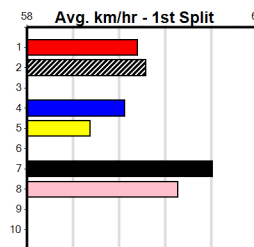

HAPPY 10TH BIRTHDAY TESSIE

4

2:50PM

(VIC time)

Distance: 515m, Race Type: Mixed 6/7, Total Prizemoney: $3,340
1st: $2,230, 2nd: $690, 3rd: $345, 4th: $75

FLYING DINAR (8) has had absolutely no luck since her fast win here last month and is drawn to get room early on. UP IN ARMS (1) can take advantage of WREN BALE (2) moving off soon after box rise and should have no excuses.

Watchdog Tips: **8** **1** **2** **7** **Bet:** **Win 8**

UP IN ARMS (SA)[6] **Drawn to get plenty of room early, danger.** **$5.50**

BK Dog May-22 Sire: ZAMBORA BROCKIE Dam: NANGAR MIA Trainer: Ian Beattie (Laceby)

Owner(s): N Lalli

Winning Distances: < 300m (0) 300 - 399m (1) 400 - 499m (1) 500 - 599m (0) 600 - 699m (0) > 700m (0)

Winning Weights: 32.7(1) 32.9(1)

1st (4)	32.7	390	SHP	R2	23-Mar-24	22.82	21.98	2.25L	EVIE WONDER (22.97)	S/32	SW	8.69	$1.70	M
6th (4)	32.9	450	SHP	R5	05-Apr-24	25.83	25.14	6.00L	GO GO EVIE (25.44)	S/866		7.02	$30.10	X67
5th (8)	32.8	425	BEN	R4	14-Apr-24	24.44	24.03	2.50L	BUSHMAN'S ARCHIE (24.28)	S/854		6.93	$12.30	T3-7
1st (8)	32.9	450	SHP	R5	18-Apr-24	25.44	25.39	5.50L	ZIPING GWEN (25.81)	M/311		6.74	$3.70	T3-RW
8th (8)	32.9	450	SHP	R5	22-Apr-24	26.18	24.79	12.00	DEMON KYSAIAH (25.40)	S/778		6.87	$5.60	RW

Last 3 wins NOT included above

Bx	1st	2nd	3rd	4th	5th	6th	7th	8th
1								
2								
3								
4	1					1		
5								
6								
7								
8	1				1			1

Prize								$2680.00
Best								FSH
Starts								5-2-0-0
Trk/Dts								0-0-0-0
APM								2344

WREN BALE (NSW)[6] **Strong type, up to this class, major player.** **$3.00**

BD Bitch May-22 Sire: CHRISTO BALE Dam: QUINA BALE Trainer: Rebecca Gibbons (Avalon)

Owner(s): B Wheeler

Winning Distances: < 300m (0) 300 - 399m (0) 400 - 499m (1) 500 - 599m (1) 600 - 699m (0) > 700m (0)

Winning Weights: 31.3(1) 32.1(1)

5th (3)	32.1	425	BEN	R10	24-Mar-24	24.38	23.42	6.50L	SUPER SEQUIOA (23.94)	M/655		6.90	$8.20	MH
1st (7)	32.1	460	GEL	R2	29-Mar-24	26.18	25.69	1.00L	SURE OLIVER (26.24)	M/422		6.67	$3.90	M
3rd (7)	31.7	525	MEP	R3	03-Apr-24	30.42	29.91	5.00L	ZIPING MOFFAT (30.08)	M/5443		5.88	$15.50	X67H
1st (8)	31.3	525	MEP	R5	10-Apr-24	30.55	29.82	1.75L	MEPUNGA RILEY (30.66)	M/2332		5.22	$1.70	X67
2nd (4)	31.3	525	MEA	R2	13-Apr-24	30.24	29.78	1.75L	BORACAY SUMMER (30.13)	M/7222		5.26	$14.60	X67F
7th (8)	31.0	525	MEA	R4	20-Apr-24	31.07	29.87	14.00	CABAO JASPER (30.12)	M/6667		5.25	$5.00	6G
5th (4)	30.8	515	SAP	R10	28-Apr-24	30.11	29.50	7.50L	RAYA STAR (29.59)	M/5554		5.30	$3.60	6G

Last 3 wins NOT included above

Bx	1st	2nd	3rd	4th	5th	6th	7th	8th
1								
2								
3					1			
4	1				1			
5								
6								
7	1		1					
8	1							1

Prize								$6125.00
Best								NBT
Starts								7-2-1-1
Trk/Dts								1-0-0-0
APM								5789

*** VACANT BOX ***

Sire: Dam: Trainer:

Owner(s):

Winning Distances: < 300m (0) 300 - 399m (0) 400 - 499m (0) 500 - 599m (0) 600 - 699m (0) > 700m (0)

Winning Weights:

Box History