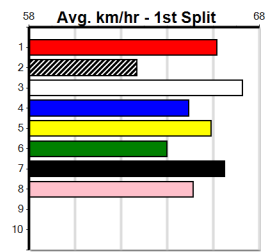

SANDOWN MONDAY RACING STARTS MAY 13

Distance: 515m, Race Type: Mixed 4/5, Total Prizemoney: $3,875
1st: $2,600, 2nd: $800, 3rd: $400, 4th: $75

LURE OF KILKENNY (3) has not races since late last year but if she is fit and healthy she will take some catching. STEELE JAKIT (2) was a top effort here last week when placed and looks a good each way hope here.

Watchdog Tips: 3 2 1 4 Bet: Trifecta 2,3/1,2,3/1,2,3,4 ($10 - 125%)

NIMBLE TOMMY [5] Drawn to settle top 3, must for the exotics. $6.00
BE Dog Apr-22 Sire: TOMMY SHELBY Dam: MEPUNGA REMI
Trainer: Debbie Goudge (Terang)
Winning Distances: < 300m (0) 300 - 399m (1) 400 - 499m (5) 500 - 599m (0) 600 - 699m (0) > 700m (0)
Winning Weights: 29.5(1) 29.6(1) 30.1(1) 30.3(1) 30.6(2)
1st (7) 30.3 450 WBL R8 04-Mar-24 25.57 25.57 1.25L FIERY DUEL (25.65) S/533 . . . SW . 6.82 $1.90 5
1st (4) 30.6 460 GEL R8 09-Mar-24 25.89 25.89 6.50L LOCHINVAR HAWK (26.31) Q/111 . . . . . 6.54 $1.50 5
2nd (6) 30.6 450 WBL R7 14-Mar-24 25.44 25.10 5.00L JAMIE BALE (25.10) M/122 . . . . . SW . 6.58 $2.30 5
5th (2) 30.4 460 GEL R5 22-Mar-24 26.38 25.54 9.50L BERNIE BURROW (25.74) M/777 . . . . . . 6.77 $4.90 5
1st (5) 30.6 460 GEL R7 29-Mar-24 25.97 25.69 2.75L LOCHINVAR HAWK (26.16) Q/111 . . . . . . 6.66 $2.70 5
8th (5) 30.5 460 GEL R7 05-Apr-24 26.42 25.51 11.00L MISTER EASY (25.72) S/888 . . . . . . 7.08 $21.30 X45
3rd (8) 30.5 450 BAL R6 14-Apr-24 25.90 25.59 2.75L CASINO DON (25.72) M/546 . . . . . . 6.69 $8.70 5
3rd (7) 30.3 515 SAP R5 28-Apr-24 30.03 29.50 4.25L CASINO DON (29.74) M/2234 . . . . . . 5.11 $3.60 5
Last 3 wins NOT included above
1st (6) 30.1 400 GEL R1 22-Dec-23 22.95 22.46 3.5L DAINTREE GODDESS (23.20) Q/11 . . . . . . 8.40 $2.00 M
1st (8) 29.6 460 GEL R7 22-Jan-24 26.04 25.90 0.25L MAVIS TOLMIE (26.05) M/323 . . . . . . 6.65 $2.00 7
1st (8) 29.5 390 WBL R3 01-Feb-24 22.21 22.03 5.00L PATRICK BALE (22.55) M/11 . . . . . . 8.67 $2.60 6G

STEELE JAKIT (NSW)[5] Top run here last week, each way all day. $6.00
BE Dog Oct-20 Sire: GOOD ODDS HARADA Dam: BOOK OF LUCK
Trainer: Andrew Wood (Nambrok)
Winning Distances: < 300m (0) 300 - 399m (2) 400 - 499m (2) 500 - 599m (0) 600 - 699m (0) > 700m (0)
Winning Weights: 32.3(1) 32.4(2) 32.5(1)
2nd (2) 32.3 450 TRA R5 28-Feb-24 25.39 24.78 0.50L INVICTUS GEORGE (25.36) M/422 . . . . . . 6.66 $9.80 5
2nd (3) 32.2 450 TRA R8 04-Mar-24 25.26 25.07 2.75L TEAM STAFFING (25.07) M/333 . . . . . . 6.78 $3.50 T3-5
2nd (8) 32.1 500 TRA R8 25-Mar-24 28.68 28.53 2.25L DJANGO MASKIELL (28.53) Q/332 . . . . . . 9.45 $4.30 5
5th (1) 31.9 515 SAP R7 31-Mar-24 30.95 29.79 17.00L PRETTY CAPRI (29.79) M/4333 . . . . . . 5.26 $8.10 5
2nd (4) 32.1 515 SAP R10 07-Apr-24 30.03 29.34 2.50L IRISH MILLIE (29.87) M/1111 . . . . . . 5.18 $16.70 5
2nd (4) 32.2 500 TRA R8 12-Apr-24 28.04 27.94 1.5L ACE OF PACE (27.94) M/333 . . . . . . 9.27 $42.20 X45
6th (7) 32.0 515 SAP R6 21-Apr-24 30.48 29.30 10.00L TAHONTA (29.80) M/6556 . . . . . . 5.29 $21.90 5
2nd (4) 32.2 515 SAP R5 28-Apr-24 29.86 29.50 1.75L CASINO DON (29.74) M/5542 . . . . . . 5.23 $30.70 5
Last 3 wins NOT included above
1st (4) 32.4 395 TRA R4 23-Oct-23 22.74 22.45 4.75L MEGA BANJO (23.06) S/842 . . . . . . 4.05 $3.70 T3-7
1st (8) 32.4 395 TRA R3 27-Oct-23 22.26 22.05 5.50L AKINA LAD (22.63) M/211 . . . . . SW . 3.82 $8.50 RW
1st (2) 32.3 450 TRA R8 12-Feb-24 25.27 25.27 1.5L SUPERFLY GIRL (25.36) M/111 . . . . . . 6.68 $1.10 T3-5