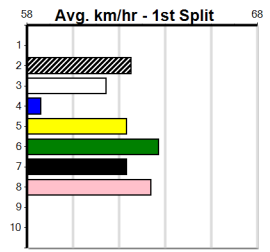

TOONGABBIE LODGE

1

1:42PM

(VIC time)

Distance: 515m, Race Type: Maiden, Total Prizemoney: $2,860
1st: $1,900, 2nd: $590, 3rd: $295, 4th: $75

STAPLETON (6) has shown enough in his races to suggest he can take out a race of this nature.
STAR BRIE (8) early sectional times have her challenging for early supremacy. REALITY IS (3) can make a mid-race move.

Watchdog Tips: **6** **8** **3** **7** **Bet:** **Box Trifecta 3,6,7,8 ($10 for 41.67%)**

Form	Box	Wgt	Dist	Track	Date	Time	BON	Margin	1st/2nd (Time)	PIR	Checked	Comment	WR	Split 1	S/P	Grade

1

TANNER TIME [M] Litter shows some promise, watch betting moves. **$5.00**

BK Dog Jan-22 Sire: BENALI Dam: LOUD LANA

Owner(s): G Kearns Trainer: Gavin Kearns (Churchill)

Winning Distances: < 300m (0) 300 - 399m (0) 400 - 499m (0) 500 - 599m (0) 600 - 699m (0) > 700m (0)

Winning Weights:

Pos	Time	Wgt	Dist	Track	Date	Time	BON	Margin	1st/2nd (Time)	PIR	Checked	Comment	WR	Split 1	S/P	Grade
5th (3)	32.5	525	MEP	R2	27-Mar-24	31.36	29.96	9.50L	CLASSIC GREY (30.72)	M/7444				5.36	$19.70	M
5th (7)	32.2	525	MEP	R1	03-Apr-24	31.32	29.91	19.00	FLYING ENVY (30.04)	S/3567				5.35	$45.40	M
F (8)	31.7	525	MEP	R3	10-Apr-24	0.00	29.82		RECYCLED (30.29)	S/8888		VO		5.35	$120.30	MH
3rd (3)	32.1	500	BEN	R2	24-Apr-24	29.19	28.24	8.50L	INTERSTATE GIRL (28.61)	M/432				6.84	$6.40	T3-M
5th (6)	32.3	525	MEP	R2	01-May-24	31.15	29.74	7.50L	BOB DEEDS (30.63)	S/6433				5.36	$67.20	M

Last 3 wins NOT included above

Box History

Bx	1st	2nd	3rd	4th	5th	6th	7th	8th
1								
2								
3								
4								
5								
6								
7								
8								

Prize Best $0
Starts 0-0-0-0
Trk/Dts 0-0-0-0
APM 0

2

WARRIOR SAL [M] Drawn better today, look for improvement. **$12.00**

WF Dog Jan-22 Sire: OUT OF RANGE Dam: FURIOUS FLOSS

Owner(s): M Salvatore Trainer: Margaret Salvatore (Plenty)

Winning Distances: < 300m (0) 300 - 399m (0) 400 - 499m (0) 500 - 599m (0) 600 - 699m (0) > 700m (0)

Winning Weights:

Pos	Time	Wgt	Dist	Track	Date	Time	BON	Margin	1st/2nd (Time)	PIR	Checked	Comment	WR	Split 1	S/P	Grade
5th (3)	32.5	525	MEP	R2	27-Mar-24	31.36	29.96	9.50L	CLASSIC GREY (30.72)	M/7444				5.36	$19.70	M
5th (7)	32.2	525	MEP	R1	03-Apr-24	31.32	29.91	19.00	FLYING ENVY (30.04)	S/3567				5.35	$45.40	M
F (8)	31.7	525	MEP	R3	10-Apr-24	0.00	29.82		RECYCLED (30.29)	S/8888		VO		5.35	$120.30	MH
3rd (3)	32.1	500	BEN	R2	24-Apr-24	29.19	28.24	8.50L	INTERSTATE GIRL (28.61)	M/432				6.84	$6.40	T3-M
5th (6)	32.3	525	MEP	R2	01-May-24	31.15	29.74	7.50L	BOB DEEDS (30.63)	S/6433				5.36	$67.20	M

Last 3 wins NOT included above

Box History

Bx	1st	2nd	3rd	4th	5th	6th	7th	8th
1								
2								
3			1		1			
4								
5								
6					1			
7						1		
8								

Prize Best $180.00
Starts 5-0-0-1
Trk/Dts 0-0-0-0
APM 180