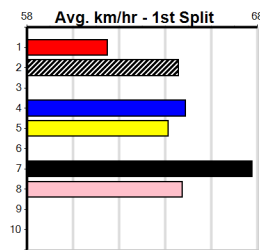

SPORTSBET HT2 (1-6 WINS)

10

4:54PM

(VIC time)

Distance: 595m, Race Type: Restricted Win Heat, Total Prizemoney: $3,940
1st: $2,640, 2nd: $815, 3rd: $410, 4th: $75

CONTAINER (4) exploded soon after box rise to score last start in a much tougher race and looks mighty hard to beat. SERENE EQUITY (7) was runner up behind the top elect in that same race and can fill the exacta spot once again.

Watchdog Tips: **4** **7** **8** **2** **Bet:** **Trifecta 4/7/1,5,8 ($10 - 333.33%)**

1

WEEONA STAR [7] **Distance to run a cheeky race at odds. $12.00**

BK Bitch Feb-22 Sire: HOUDINI BOY Dam: IT'S A JEWEL Trainer: Stephen Whyte (Bunyip)

Owner(s): S Whyte

Winning Distances: < 300m (0) 300 - 399m (0) 400 - 499m (1) 500 - 599m (0) 600 - 699m (0) > 700m (0)

Winning Weights: 32.0(1)

Run	Pos	Wgt	Dist	Track	Date	Time	BOB	Margin	1st/2nd (Time)	PIR	Checked	Comment	WR	Split 1	S/P	Grade
2nd (5)	32.0	460	WGL	R3	14-Mar-24	26.43	26.26	2.00L	SWEET NUGGET (26.29)	M/322	.	.	.	6.73	$2.00	T3-M
3rd (2)	32.0	460	WGL	R1	19-Mar-24	26.68	25.90	8.50L	GRIDLOCKED (26.11)	Q/553	.	.	.	6.79	$5.00	M
1st (4)	32.0	460	WGL	R3	21-Mar-24	26.19	25.93	4.75L	ARKA RIVER (26.51)	M/66	.	.	.	7.03	$2.70	M
3rd (6)	32.0	460	WGL	R5	02-Apr-24	26.22	25.54	5.50L	DASH OF WHISKY (25.84)	S/764	.	.	.	6.86	$19.90	RWH
3rd (4)	31.8	515	SAP	R4	07-Apr-24	30.42	29.34	4.25L	TEMPER TRAP (30.13)	M/5464	.	.	.	5.25	$3.50	X67
2nd (7)	31.8	515	SAN	R2	18-Apr-24	30.17	29.79	3.75L	LADY WILSON (29.93)	S/8333	.	.	.	5.38	$31.60	X67
7th (6)	32.1	595	SAP	R3	28-Apr-24	34.88	34.14	11.00	FIRE CHAMBER (34.14)	M/6666	.	.	.	9.50	$6.70	RW
2nd (5)	31.8	460	WGL	R7	02-May-24	26.00	25.98	0.25L	SMOOTH COLLINDA (25.98)	M/742	.	.	.	6.81	$2.50	T3-RW

Last 3 wins NOT included above

Bx	1st	2nd	3rd	4th	5th	6th	7th	8th
1								
2			1					
3								
4	1		2					
5		2						
6			1			1	1	
7		1						
8								

Prize					$5002.14			
Best					NBT			
Starts					10-1-3-4			
Trk/Dts					1-0-0-0			
APM					4334			

2

DUNDEE TIARA [5] **Distance should suit, but others rate better. $12.00**

LTF Bitch Nov-21 Sire: AUSSIE INFRARED Dam: DUNDEE CALYPSO Trainer: Geoffrey Scott-smith (Pakenham)

Owner(s): G Scott-smith

Winning Distances: < 300m (0) 300 - 399m (0) 400 - 499m (1) 500 - 599m (2) 600 - 699m (0) > 700m (0)

Winning Weights: 28.0(1) 28.2(1) 28.3(1)

Run	Pos	Wgt	Dist	Track	Date	Time	BOB	Margin	1st/2nd (Time)	PIR	Checked	Comment	WR	Split 1	S/P	Grade
3rd (1)	28.5	515	SAP	R4	28-Jan-24	30.17	29.61	3.25L	MISDIRECTED (29.95)	Q/2333	.	.	.	5.23	$3.70	X67H
1st (1)	28.3	515	SAP	R9	10-Mar-24	30.01	29.77	1.75L	BEST OF COLOUR (30.12)	Q/2211	.	.	.	5.23	$3.10	7
4th (1)	28.5	515	SAP	R6	17-Mar-24	30.82	29.41	15.00	SON OF GHOST (29.82)	M/3334	.	.	.	5.24	$2.50	X67H
2nd (8)	28.0	510	SLE	R4	24-Mar-24	29.52	28.72	6.50L	POLAR TEDDY (29.08)	S/332	.	.	.	9.54	$3.10	RW
1st (4)	28.0	510	SLE	R3	31-Mar-24	29.15	28.63	0.50L	DUNDEE COOPER (29.17)	M/111	.	SW	.	9.18	$4.00	X67
4th (2)	28.0	515	SAP	R7	07-Apr-24	30.54	29.34	14.00	GRAND TOURER (29.60)	M/5654	.	.	.	5.25	$8.00	5H
2nd (6)	28.1	515	SAN	R12	11-Apr-24	30.00	29.45	4.00L	BATTLE OF WILL (29.73)	S/6533	.	.	.	5.22	$39.30	5
6th (4)	28.3	515	SAN	R12	25-Apr-24	30.22	29.24	9.00L	ZIPPING MOFFAT (29.60)	M/8877	.	.	.	5.21	$54.10	5

Last 3 wins NOT included above

Bx	1st	2nd	3rd	4th	5th	6th	7th	8th
1	1	1	2	1				
2				2			1	
3	1					1		
4	1						1	
5						1		
6		1	1		1			
7								
8		1						

Prize					$11328.13			
Best					FSTD			
Starts					18-3-4-3			
Trk/Dts					0-0-0-0			
APM					8338			

3

*** VACANT BOX ***

Sire: Dam: Trainer:

Owner(s):

Winning Distances: < 300m (0) 300 - 399m (0) 400 - 499m (0) 500 - 599m (0) 600 - 699m (0) > 700m (0)

Winning Weights:

Box History