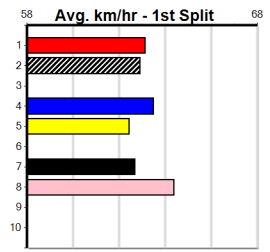

Expect OUR LAST HOPE (5) and MISS DAICOS (8) to challenge for the early lead. DARTRIX BALE (2) can explode soon after box rise and make a move. REVESBY BALE (7) is suited to the reduced line up and can charge late.

Watchdog Tips: 5 2 8 7 Bet: Box Trifecta 2,5,7,8 ($10 for 41.67%)

Table with columns: Form Box, Wgt, Dist, Track, Date, Time, BON, Margin, 1st/2nd (Time), PIR, Checked, Comment, W/R, Split 1, S/P, Grade

SUMMER LOVIN' [5] One paced, may get left behind early, tested. $23.00
Owner(s): D Plumridge
Sire: MY REDEEMER Dam: SUMMER NIGHTS
Trainer: David Plumridge (Scoresby)
Winning Distances: < 300m (0) 300 - 399m (0) 400 - 499m (1) 500 - 599m (2) 600 - 699m (0) > 700m (1)
Winning Weights: 26.6(1) 26.7(1) 27.4(1) 27.6(1)
Box History table and Prize Best Starts table included.

DARTRIX BALE (NSW)[5] Better than form, solid muster, major player. $3.50
Owner(s): T Kennedy - harris
Sire: ALLEN DEED Dam: DYNA ZESTY
Trainer: Tammy Kennedy - harris (Devon)
Winning Distances: < 300m (0) 300 - 399m (0) 400 - 499m (5) 500 - 599m (1) 600 - 699m (0) > 700m (0)
Winning Weights: 33.2(1) 33.4(1) 33.7(1) 33.8(1) 34.0(1) 34.2(1)
Box History table and Prize Best Starts table included.

*** VACANT BOX ***
Owner(s):
Sire: Dam:
Trainer:
Winning Distances: < 300m (0) 300 - 399m (0) 400 - 499m (0) 500 - 599m (0) 600 - 699m (0) > 700m (0)
Winning Weights:

IASON BALE (NSW)[5] Best from would win this but is racing below par. $3.20
Owner(s): L Harris
Sire: ORSON ALLEN Dam: QUIP ALLEN
Trainer: Luke Harris (Devon Meadows)
Winning Distances: < 300m (0) 300 - 399m (3) 400 - 499m (5) 500 - 599m (1) 600 - 699m (0) > 700m (0)
Winning Weights: 31.6(3) 31.9(1) 32.4(3) 32.5(1) 32.6(1)
Box History table and Prize Best Starts table included.

OUR LAST HOPE [5] Big chance to settle top 2 here, hard to catch. $4.80
Owner(s): S Bryan
Sire: ALLEN DEED Dam: ZIPPING AMBER
Trainer: Donna Knight (Talbot)
Winning Distances: < 300m (0) 300 - 399m (1) 400 - 499m (1) 500 - 599m (1) 600 - 699m (0) > 700m (0)
Winning Weights: 28.3(1) 29.5(1) 29.8(1)
Box History table and Prize Best Starts table included.