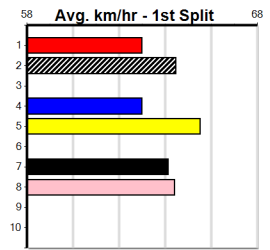

TARGET RANGE (8) is primed to take out this vent following two handy runs here. SHOWGIRL SHIRLEY (5) has the ability to lead here and give her rivals something to catch. SMOKIN ARROW (1) is drawn to run a bold race.

Watchdog Tips: 8 5 1 2 Bet: Win 8

SMOKIN' ARROW [5] Drawn to run a big race, each way. $5.50
Owner(s): WINDY PLAINS (SYN), K Quinn, C Gason
Sire: COSMIC RUMBLE Dam: MOSSY GIRL
Trainer: Kevin Quinn (Cundare North)
Box History table and race details.

ABYSMAL [5] Well up to this class, must be respected. $5.00
Owner(s): G Edwards
Sire: ASTON KIMETTO Dam: PIETRA ALLEN
Trainer: Gordon Edwards (Cranbourne We)
Box History table and race details.

*** VACANT BOX ***
Owner(s):
Sire: Dam:
Trainer:
Box History

SMOOTH CRUISER [5] Veteran down on form and confidence, place best $12.00
Owner(s): J Carr
Sire: XTREME KNOCKA Dam: FREEDOM FIRE
Trainer: Malcolm Carr (Devon Meadows)
Box History table and race details.

SHOWGIRL SHIRLEY [5] Every chance to lead here, top 2 finish awaits. $4.50
Owner(s): Belinda Connolly and Shane Connolly (SYN), S Connolly, B Connolly
Sire: BERNARDO Dam: HOOK ALONG BOOK
Trainer: David Kerr (Caldermeade)
Box History table and race details.