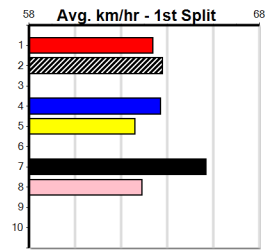

2

2:07PM

(VIC time)

Distance: 515m, Race Type: Grade 5 No Penalty, Total Prizemoney: $3,340
1st: $2,230, 2nd: $690, 3rd: $345, 4th: $75

With a vacant box and a wide runner drawn outside of her GLORIOUS GLORY (4) is set to get plenty of room in the initial stages and could take some running down. MICROSCOPIC (1) showed improvement when placed at The Meadows on Wednesday.

Watchdog Tips: 4 1 2 7 Bet: Win 4

Microscopic [5] Does well off this box, up to this class, threat. $5.50
BD Bitch Jan-21 Sire: FERNANDO BALE Dam: SHALL SHE ROCK
Owner(s): R Crawford
Winning Distances: < 300m (0) 300 - 399m (1) 400 - 499m (2) 500 - 599m (1) 600 - 699m (0) > 700m (0)
Winning Weights: 25.9(1) 26.0(2) 26.5(1)
6th (6) 26.3 525 MEP R3 20-Mar-24 31.18 30.00 10.00 CARIBBEAN (30.50) S/5666 . . . 5.31 $15.20 T3-5
4th (3) 26.7 500 TRA R8 25-Mar-24 28.93 28.53 6.00L DJANGO MASKIELL (28.53) M/665 . . . 9.60 $18.50 5
6th (1) 26.4 525 MEA R12 30-Mar-24 30.98 29.50 12.00 BERN BY (30.17) M/6666 . . . 5.30 $21.10 5
7th (6) 26.3 515 SAN R12 04-Apr-24 30.35 29.15 9.50L ASTON MASSIMO (29.71) M/7677 . . . 5.31 $56.20 5
7th (2) 26.2 525 MEP R11 10-Apr-24 30.99 29.82 5.00L AEROPLANE RICKY (30.65) M/7888 . . . 5.32 $69.20 T3-5
6th (6) 26.5 525 MEP R9 17-Apr-24 31.32 29.95 12.00 AEROPLANE RICKY (30.50) S/7885 . SW . 5.35 $35.20 T3-5
4th (3) 26.5 515 SAP R10 21-Apr-24 30.30 29.30 6.50L LEKTRA TRIGGER (29.85) S/5654 . . . 5.25 $21.30 5
3rd (6) 26.5 525 MEP R12 01-May-24 30.60 29.74 2.25L LEARNED LESSON (30.46) M/3223 . . . 5.23 $36.70 T3-5
Last 3 wins NOT included above
1st (8) 26.0 461 HOB R10 08-Jun-23 26.10 25.83 6.00L LANNING (26.53) 0 . W 5.09 $5.50 5
1st (1) 26.0 461 HOB R7 22-Jun-23 26.27 26.22 0.75L BLACK DANGER (26.33) 0 . . 5.13 $3.60 4
1st (1) 25.9 525 MEP R4 10-Jan-24 30.44 29.98 7.50L MAC CRUZ (30.96) M/3211 . SW . 5.28 $2.50 T3-5
Box History
Bx 1st 2nd 3rd 4th 5th 6th 7th 8th
1 2 . . . .
2 . 2 3 1 2 . . .
3 . . 1 3 . . . .
4 . . 2 1 1 1 1 .
5 . . 1 1 1 1 2 .
6 . 1 2 3 1 2 2 1
7 . . 1 . 3 1 . .
8 2 2 . 2 2 . . .
Prize Best $18557.50
Starts NBT
Trk/Dts 56-4-5-10
APM 4-0-1-1 6985