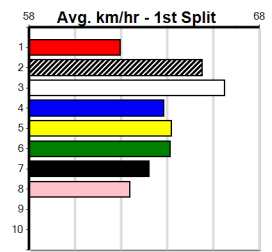

GREYHOUNDS ENTERTAINMENT

Distance: 515m, Race Type: Grade 5, Total Prizemoney: $3,340
1st: $2,230, 2nd: $690, 3rd: $345, 4th: $75

Expect NIMBLE BENNY (3) to set up a healthy lead in the initial stages and with some shuffling up behind him he could be off and gone. DARNUM DIESEL (6) had no luck here last week and is as fast as any of his counterparts in this.

Watchdog Tips: 3 6 2 4 Bet: Box Quinella 2,3,6 ($10 for 333.33%)

Form Box Wgt Dist Track Date Time BON Margin 1st/2nd (Time) PIR Checked Comment W/R Split 1 S/P Grade

MR. WALLACE [5] Handy type but prefer around the country tracks. $9.00
Owner(s): C Johannsen
Winning Distances: < 300m (0) 300 - 399m (1) 400 - 499m (10) 500 - 599m (0) 600 - 699m (0) > 700m (0)
Winning Weights: 31.6(2) 32.7(1) 33.4(1) 34.0(1) 34.4(1) 34.6(1) 34.7(3) 34.8(1)

Box History
Bx 1st 2nd 3rd 4th 5th 6th 7th 8th
1 2 2 4 3 3 1 1 1
2 2 1 3 1 2 2 2
3 1 3 1 2 2 2
4 2 4 4 2 3 1 1
5 2 3 4 3
6 2 2 1 1 2
7 2 4 3 2 1
8 3 2 4 3 1 1
Prize Best $38507.86
Starts NBT
Trk/Dts 100-11-22
APM 8-0-0-1 7309

STAR'S HOPE [5] Can get a nice sit behind the 3 early, threat. $5.50
Owner(s): K Quinn
Winning Distances: < 300m (0) 300 - 399m (3) 400 - 499m (5) 500 - 599m (1) 600 - 699m (0) > 700m (0)
Winning Weights: 26.0(1) 26.3(1) 26.8(1) 27.0(1) 27.2(1) 27.3(1) 27.4(1) 27.6(2)

Box History
Bx 1st 2nd 3rd 4th 5th 6th 7th 8th
1 1 1 1 1 1 1 1
2 1 1 1 3 2 2 1
3 2 1 1 1 2 1 2 1
4 3 1 2 1 1
5 1 1 1
6 1 1 1 1
7 1 1 1 1 1
8 1 1 1 1
Prize Best $18465.00
Starts FSH
Trk/Dts 49-9-7-5
APM 0-0-0-0 4890

NIMBLE BENNY [5] Armed with explosive early speed, the one to catch $3.50
Owner(s): M Bloom
Winning Distances: < 300m (0) 300 - 399m (0) 400 - 499m (4) 500 - 599m (0) 600 - 699m (0) > 700m (0)
Winning Weights: 29.4(1) 30.2(1) 30.3(1) 30.7(1)

Box History
Bx 1st 2nd 3rd 4th 5th 6th 7th 8th
1 1 1 1 1 1 1
2 1 1 1 1
3 2 1 1 1
4 2 1 1
5 1 1 1 1
6 1 1 1 1 1
7 1 1 1 1
8 1 1 1 1
Prize Best $10600.00
Starts NBT
Trk/Dts 17-4-3-3
APM 1-0-0-1 6790

SCARLETT'S WISH [5] Blks Can unwind a strong finish, must for the exotics. $8.00
Owner(s): L Weeks
Winning Distances: < 300m (0) 300 - 399m (1) 400 - 499m (3) 500 - 599m (1) 600 - 699m (0) > 700m (0)
Winning Weights: 29.8(1) 29.9(1) 30.1(1) 30.2(1) 30.6(1)

Box History
Bx 1st 2nd 3rd 4th 5th 6th 7th 8th
1 2 2 1 1 1 1 1
2 1 1 1 1 1 1
3 1 1 1 1 1 1
4 1 1 1 1 1 1
5 1 1 1 1 1 1
6 2 1 1 1 1
7 1 1 2 2 1 1
8 1 1 1 1 1 1
Prize Best $12455.00
Starts NBT
Trk/Dts 34-5-6-4
APM 5-0-1-1 4601

COPPOLA BALE (NSW)[5] Slow early, tracks wide but will charge late. $11.00
Owner(s): P Weeks
Winning Distances: < 300m (0) 300 - 399m (0) 400 - 499m (2) 500 - 599m (2) 600 - 699m (1) > 700m (0)
Winning Weights: 30.0(1) 31.0(1) 31.7(2) 31.9(1)

Box History
Bx 1st 2nd 3rd 4th 5th 6th 7th 8th
1 1 1 1 1 1 3 1 1
2 1 1 3 1 2 1 1 1
3 1 1 1 1 1 1
4 1 2 1 1 1 1 1
5 1 2 1 1 1 1
6 2 2 2 1 2
7 5 2 1
8 1 3 1 2 1
Prize Best $26945.00
Starts NBT
Trk/Dts 61-5-11-13
APM 9-0-3-3 6722

1

2

3

4

5