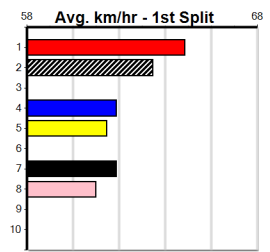

PHOTO MAN AT STUD

3

2:27PM

(VIC time)

Distance: 515m, Race Type: Grade 7, Total Prizemoney: $3,340
1st: $2,230, 2nd: $690, 3rd: $345, 4th: $75

CASHING OUT (1) is a fast beginner who is drawn to lead throughout here. DISHEVELLED (7) showed sharp improvement in his fast maiden win at Geelong last week and looks the clear danger. FACETIOUS (8) is a must for top 4 in SRM.

Watchdog Tips: **1** **7** **8** **2** **Bet:** **Win 1**

1

CASHING OUT [7] **Quick early, drawn to hold the lead, looks good.** **$1.90**

BK Dog Aug-22 Sire: ASTON RUPEE Dam: CHRISTMAS MAGIC Trainer: Scott James (Waubra)

Owner(s): S James

Winning Distances: < 300m (0) 300 - 399m (0) 400 - 499m (0) 500 - 599m (1) 600 - 699m (0) > 700m (0)

Winning Weights: 31.8(1)

Pos	Dr	Wgt	Dist	Track	Date	Time	BOB	Margin	1st/2nd (Time)	PIR	Checked	Comment	W/R	Split 1	S/P	Grade
5th	(5)	31.2	525	MEP	R4	10-Apr-24	31.06	29.82	14.00 WHISKY TRIP (30.12)	Q/2355	.	.	.	5.26	$20.20	MH
3rd	(7)	31.4	525	MEP	R1	17-Apr-24	30.88	29.95	14.00 TAMMY MCIVOR (29.95)	M/2333	.	.	.	5.19	$7.70	M
1st	(2)	31.8	595	SAP	R4	28-Apr-24	34.59	34.14	2.00L BLAZING FRANKIE (34.72)	Q/1111	.	SW	.	9.22	$1.60	RW

Last 3 wins NOT included above

Box History

Bx	1st	2nd	3rd	4th	5th	6th	7th	8th
1								
2	1							
3								
4								
5					1			
6								
7			1					
8								

Prize		$2935.00
Best		FSTD
Starts		3-1-0-1
Trk/Dts		0-0-0-0
APM		2935

2

OH LANA [7] **Settles on the speed but can get tired, place.** **$8.00**

BK Bitch Jan-22 Sire: BENALI Dam: LOUD LANA Trainer: Gavin Kearns (Churchill)

Owner(s): G Kearns

Winning Distances: < 300m (0) 300 - 399m (0) 400 - 499m (1) 500 - 599m (0) 600 - 699m (0) > 700m (0)

Winning Weights: 27.0(1)

Pos	Dr	Wgt	Dist	Track	Date	Time	BOB	Margin	1st/2nd (Time)	PIR	Checked	Comment	W/R	Split 1	S/P	Grade
5th	(6)	26.7	525	MEP	R3	07-Feb-24	31.04	30.10	14.00 EXCAVATION (30.10)	S/6665	.	.	.	5.40	$17.90	MH
2nd	(7)	27.0	515	SAP	R4	03-Mar-24	30.30	29.28	5.50L DUCKWORTH (29.93)	M/1112	.	.	.	5.17	$12.00	MH
5th	(5)	26.9	515	SAN	R1	07-Mar-24	30.62	29.23	14.00 DUCKWORTH (29.69)	M/4544	.	.	.	5.27	$23.50	MF
1st	(3)	27.0	460	WGL	R2	28-Mar-24	26.27	25.74	0.50L MIA MIGHTY (26.31)	M/1111	.	SW	.	6.59	$1.60	T3-M
6th	(4)	26.8	515	SAN	R2	18-Apr-24	30.77	29.79	12.00 LADY WILSON (29.93)	Q/2577	.	.	.	5.26	$21.00	X67
5th	(1)	26.6	460	WGL	R4	23-Apr-24	26.74	25.67	13.00 MY MARGOT (25.87)	Q/223	.	.	.	6.68	$38.70	RWH
5th	(6)	26.3	435	SLE	R3	28-Apr-24	25.40	24.19	10.00 MINTER HONOUR (24.73)	S/676	.	SW	.	5.45	$7.40	7

Last 3 wins NOT included above

Box History

Bx	1st	2nd	3rd	4th	5th	6th	7th	8th
1					1			
2								
3	1							
4						1		
5					1			
6					2			
7		1						
8								

Prize		$1590.00
Best		NBT
Starts		7-1-1-0
Trk/Dts		3-0-1-0
APM		1272

3

*** VACANT BOX ***

Sire: Dam: Trainer:

Owner(s):

Winning Distances: < 300m (0) 300 - 399m (0) 400 - 499m (0) 500 - 599m (0) 600 - 699m (0) > 700m (0)

Winning Weights:

Box History