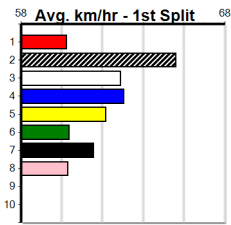

Ballarat

SWEET NETTY'S CATERING

Distance: 450m, Race Type: Tier 3 - Maiden, Total Prizemoney: $1,530
1st: $1,000, 2nd: $320, 3rd: $160, 4th: $50

2

7:05PM
(VIC time)

Watchdog Tips: **0 0 0 0** Bet: **0**