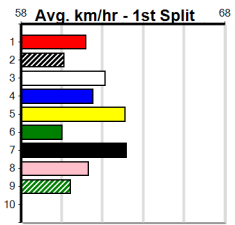

# GREYHOUND ADOPTION PROGRAM

Distance: 390m, Race Type: Tier 3 - Maiden, Total Prizemoney: \$1,530  
1st: \$1,000, 2nd: \$320, 3rd: \$160, 4th: \$50

**9**  
**9:31PM**  
(VIC time)

**Watchdog Tips:** **0** **0** **0** **0** **Bet:** .