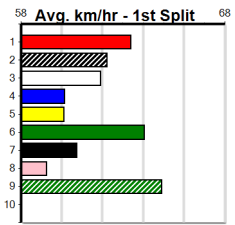

Watchdog Tips: **0 0 0 0** Bet: **.**