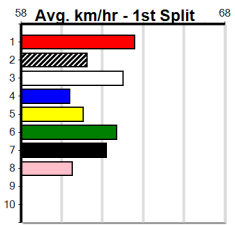

SPORTSBET SET A DEPOSIT LIMIT

12

10:32PM
(VIC time)

Distance: 390m, Race Type: Grade 5 T3, Total Prizemoney: $1,530
1st: $1,000, 2nd: $320, 3rd: $160, 4th: $50

Watchdog Tips: **0 0 0 0** Bet: **.**