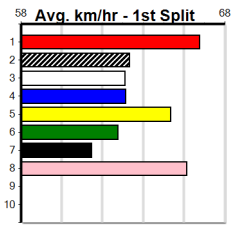

DOWNLOAD THE WATCHDOG APP

Distance: 390m, Race Type: Grade 5 T3, Total Prizemoney: $1,530
1st: $1,000, 2nd: $320, 3rd: $160, 4th: $50

11

10:12PM
(VIC time)

Watchdog Tips: **0 0 0 0** Bet: .