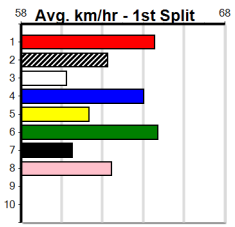

A1 SIGNAGE (2-3 WINS)

Distance: 390m, Race Type: Tier 3 - Restricted Win, Total Prizemoney: $1,530
1st: $1,000, 2nd: $320, 3rd: $160, 4th: $50

5

8:07PM
(VIC time)

Watchdog Tips: **0 0 0 0** Bet: **0**

Form Box Weight Dist Track Date Time BON Margin 1st/2nd (Time) PIR Checked Comment W/R Split 1 S/P Grade

1 ROOSTER LEGS [6]											Winning Boxes							
RBD	D	Oct-21 KINLOCH BRAE				PHANTOM MIME				1	2	3	4	5	6	7	8	
Trainer: Kathleen Boyle (Lethbridge)											Prize Best $3,800.00							
3rd	(3)	31.8	450	BAL	R9	27-Feb-24	25.69	25.23	1.75	ROUGE KNIGHT (25.58)	M/433	.	.	.	.	.	FSTD	
7th	(3)	31.8	400	GEL	R3	22-Mar-24	23.39	22.53	10.00	LLET'S WIN OLLIE (22.72)	M/77	.	.	.	W	.	9-2-1-2	
3rd	(5)	31.5	450	WBL	R9	11-Apr-24	26.02	25.08	6.50	VALLETTA DASH (25.56)	M/322	.	.	.	.	.	0-0-0-0	
8th	(3)	31.1	390	WBL	R2	25-Apr-24	22.85	22.14	9.00	LVARSITY BALE (22.24)	M/24	.	.	.	.	.	Trk/Dst $1960	
Owner(s): K Boyle											APM $1960							

2 ELITE PATTY [5]											Winning Boxes							
BK	B	Feb-20 ELITE STATE				SUPER PATRICIA				1	2	3	4	5	6	7	8	
Trainer: Cameron Hudson (Creswick)											Prize Best $9,216.88							
5th	(8)	28.2	390	WBL	R12	08-Apr-24	22.88	22.23	6.00	BLUE CHAI LATTE (22.49)	M/34	.	.	.	.	.	NBT	
7th	(7)	28.3	390	BAL	R11	15-Apr-24	23.06	22.28	9.00	PLUTOCRACY (22.45)	M/65	.	.	.	.	.	87-3-7-10	
5th	(2)	28.5	400	GEL	R7	23-Apr-24	23.56	22.56	10.00	LDR. CARLSON (22.88)	M/55	.	.	.	.	.	21-0-0-1	
5th	(8)	28.6	390	BAL	R12	29-Apr-24	23.14	22.24	10.00	LZIPPING TANIA (22.47)	M/43	.	.	.	.	.	Trk/Dst $657	
Owner(s): C Hudson											APM $657							

3 SECOND THOUGHTS [6]											Winning Boxes							
F	D	Jul-21 WHISKEY RIOT				VALLETTA MIST				1	2	3	4	5	6	7	8	
Trainer: Mark Giddings (Heathcote)											Prize Best $5,705.00							
8th	(8)	35.2	460	GEL	R5	12-Mar-24	27.00	26.15	13.00	LETHANOL UNLEADED (26.15)	M/778	.	.	.	.	.	FSTD	
7th	(8)	34.6	450	BAL	R5	18-Mar-24	25.87	25.47	3.75	LITTLE POPPET (25.62)	M/886	.	.	.	.	.	34-2-5-5	
7th	(4)	34.8	460	GEL	R5	26-Mar-24	27.20	25.95	15.00	THAT'S A BOODIE (26.16)	Q/377	.	.	.	.	.	0-0-0-0	
7th	(6)	34.0	450	SHP	R6	04-Apr-24	26.22	25.47	6.50	DETRIOT (25.77)	S/877	.	.	.	.	.	Trk/Dst $1849	
Owner(s): M Giddings											APM $1849							

4 FUNKY FAUN [6]											Winning Boxes							
DKBD	B	Aug-21 HARD STYLE RICO				FAUN FLAME				1	2	3	4	5	6	7	8	
Trainer: Cameron Taylor (Neilborough)											Prize Best $5,890.00							
7th	(5)	26.4	350	HVL	R9	01-Mar-24	20.16	19.32	12.00	LASTON ANGELO (19.33)	M/7	.	.	.	.	.	NBT	
2nd	(4)	26.4	390	WBL	R4	08-Apr-24	22.93	22.23	1.25	SONIC SONNY (22.85)	Q/12	.	.	.	.	.	40-2-6-5	
4th	(3)	26.4	410	HOR	R4	12-Apr-24	24.16	23.58	6.50	CARDI GO EASY (23.71)	M/54	.	.	.	.	.	2-0-0-0	
5th	(8)	26.0	390	WBL	R9	15-Apr-24	22.96	22.46	6.00	SEATS TWO (22.56)	M/55	.	.	.	.	.	Trk/Dst $1782	
Owner(s): CCL (SYN), C Jackson, C Taylor, L Taylor											APM $1782							

5 XARN BALE [6] Biks											Winning Boxes							
F	D	Nov-21 RT'S BO JANGLES				DYNA YAMI				1	2	3	4	5	6	7	8	
Trainer: Tammy Kennedy - harris (Devon Meadows)											Prize Best $4,475.00							
8th	(4)	37.5	395	TRA	R3	08-Apr-24	23.26	22.05	12.00	LOVELY LAINEY (22.47)	M/777	.	.	.	.	.	NBT	
1st	(4)	37.5	395	TRA	R10	15-Apr-24	22.70	22.38	1.25	BELUSHI (22.79)	M/344	.	V7	.	.	.	20-2-2-2	
ST	(-)	37.2	350	TRA		29-Apr-24	20.37		3.25	Trial Cleared	M/44	.	.	2of4	.	.	2-0-1-0	
4th	(3)	37.6	400	WGL	R9	02-May-24	23.41	22.84	8.50	MISS JAZZ (22.84)	M/53	.	.	.	.	.	Trk/Dst $2839	
Owner(s): L Harris											APM $2839