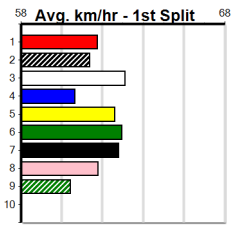

Distance: 390m, Race Type: Tier 3 - Maiden, Total Prizemoney: $1,530
1st: $1,000, 2nd: $320, 3rd: $160, 4th: $50

1

6:43PM
(VIC time)

Watchdog Tips: **0 0 0 0** Bet: **0**