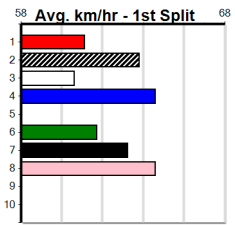

7

8:51PM
(VIC time)

Watchdog Tips: **0 0 0 0** Bet: **.**