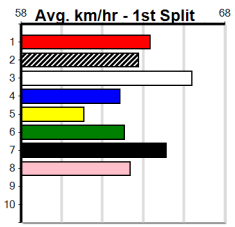

Watchdog Tips: 0 0 0 0 Bet: .