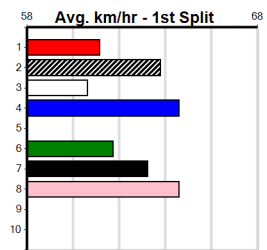

SOUTHERN SHEETMETAL

Distance: 450m, Race Type: Grade 5 T3, Total Prizemoney: $1,530
1st: $1,000, 2nd: $320, 3rd: $160, 4th: $50

Watchdog Tips:

Bet:

Table with columns: Form Box, Wgt, Dist, Track, Date, Time, BON, Margin, 1st/2nd (Time), PIR, Checked, Comment, WR, Split 1, S/P, Grade

SUNSHINE GOLD [5]
RBD Dog Feb-21 Sire: BERNARDO Dam: CRUISY'S ROSE
Owner(s): D Sheridan
Trainer: Douglas Sheridan (Talbot)
Winning Distances: < 300m (0) 300 - 399m (3) 400 - 499m (1) 500 - 599m (0) 600 - 699m (0) > 700m (0)
Winning Weights: 29.9(1) 30.0(2) 30.1(1)
Box History table

WHAT A DOLL (NSW)[5]
BE Bitch Oct-21 Sire: TOMMY SHELBY Dam: WHAT JOY
Owner(s): WESTERN WIZARD (SYN), H Demoor, C Hudson
Trainer: Raymond Gatt (Bannockburn)
Winning Distances: < 300m (0) 300 - 399m (1) 400 - 499m (3) 500 - 599m (2) 600 - 699m (0) > 700m (0)
Winning Weights: 25.7(1) 25.9(1) 26.0(1) 26.2(1) 26.3(1) 26.9(1)
Box History table

REALITY MASK [5]
WBK Dog May-20 Sire: AUSSIE INFRARED Dam: OH SERENA
Owner(s): D Pace
Trainer: Donna Pace (Scarsdale)
ENG BAL 2024-05-04
Winning Distances: < 300m (0) 300 - 399m (0) 400 - 499m (2) 500 - 599m (2) 600 - 699m (0) > 700m (0)
Winning Weights: 33.6(2) 33.8(1) 34.2(1)
Box History table

ASHLEE GIRL (TAS)[5]
BK Bitch Jan-21 Sire: FERNANDO BALE Dam: JALLA ROMELDA
Owner(s): C Fahey
Trainer: Billy Galea (Rockbank)
ENG HVL 2024-05-03
Winning Distances: < 300m (0) 300 - 399m (0) 400 - 499m (3) 500 - 599m (1) 600 - 699m (0) > 700m (0)
Winning Weights: 25.6(1) 26.4(1) 26.5(1) 26.7(1)
Box History table

*** VACANT BOX ***
Sire: Dam:
Owner(s):
Trainer:
Winning Distances: < 300m (0) 300 - 399m (0) 400 - 499m (0) 500 - 599m (0) 600 - 699m (0) > 700m (0)
Winning Weights:
Box History

1

2

3

4

5