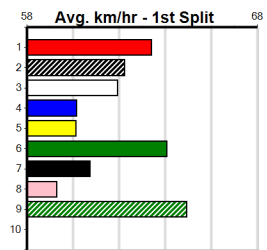

TUDOR ELECTRICAL

Distance: 390m, Race Type: Tier 3 - Grade 7, Total Prizemoney: $1,530
1st: $1,000, 2nd: $320, 3rd: $160, 4th: $50

Watchdog Tips:

Bet:

Form	Box	Wgt	Dist	Track	Date	Time	BON	Margin	1st/2nd (Time)	PIR	Checked	Comment	WR	Split 1	S/P	Grade

1

PELICAN FLYER [7]
BK Bitch Apr-22 Sire: MY REDEEMER Dam: LIVERPOOL FLYER
Owner(s): Backyard Members (SYN), M Panopoulos, G Mcrae, B Mcrae Trainer: Billy Mcrae (Smythes Creek)
Winning Distances: < 300m (0) 300 - 399m (1) 400 - 499m (0) 500 - 599m (0) 600 - 699m (0) > 700m (0)
Winning Weights: 25.9(1)

5th (6)	26.1	300	HVL	R3	25-Feb-24	17.33	16.27	7.00L	SUN IN CUBA (16.85)	M/4	.	.	.	4.04	$29.60	MH
2nd (4)	26.2	390	WBL	R1	02-Mar-24	22.82	22.06	2.75L	SONIC SONNY (22.63)	Q/11	.	SW	.	8.64	$3.60	M
6th (6)	26.2	390	BAL	R2	11-Mar-24	23.74	22.26	20.00	BISSUOMA (22.41)	M/66	.	.	.	8.97	$7.60	T3-M
8th (3)	26.3	390	BAL	R1	15-Mar-24	23.59	22.08	15.00	SHE'S ON BOOST (22.61)	M/88	.	.	.	9.00	$6.20	M
1st (1)	25.9	390	BAL	R1	01-Apr-24	22.58	22.14	1.75L	PROJECT MAYHEM (22.69)	Q/11	.	SW	.	8.52	$20.80	T3-M
5th (1)	25.4	400	GEL	R3	09-Apr-24	23.50	22.46	8.50L	KEN MASTERS (22.92)	M/44	.	.	.	8.61	$6.40	X67H
7th (5)	25.1	390	BAL	R10	22-Apr-24	22.99	22.24	11.00	JECHARIS BALE (22.24)	M/67	.	.	.	8.85	$14.70	T3-7
6th (3)	24.9	400	GEL	R9	30-Apr-24	24.09	22.73	15.00	GROVER BALE (23.04)	M/45	.	.	.	8.86	$5.00	7

Last 3 wins NOT included above

Bx	1st	2nd	3rd	4th	5th	6th	7th	8th
1	1							
2								
3								
4								
5								
6								
7								
8								

Prize Best	$1320.00
Starts	22.58(1)-1/4/24
Trk/Dts	8-1-1-0
APM	4-1-0-0
	992

2

YAMGATA BALE (NSW)[7]
DKBD Bitch Apr-22 Sire: CHRISTO BALE Dam: DYNA ROMY
Owner(s): B Wheeler Trainer: Samantha Grenfell (Anakie)
Winning Distances: < 300m (0) 300 - 399m (0) 400 - 499m (1) 500 - 599m (0) 600 - 699m (0) > 700m (0)
Winning Weights: 31.6(1)

5th (8)	31.1	525	MEP	R4	13-Mar-24	31.01	30.03	8.50L	LAMIA ALESSIA (30.44)	S/6434	.	.	.	5.27	$65.10	MH
2nd (6)	31.3	460	GEL	R4	18-Mar-24	26.14	26.01	2.00L	VARSITY BALE (26.01)	M/122	.	.	.	6.64	$3.60	M
3rd (1)	31.2	400	GEL	R1	22-Mar-24	23.28	22.53	7.00L	MILL ALI (22.80)	S/54	.	.	.	8.96	$6.60	M
5th (1)	31.4	460	GEL	R9	25-Mar-24	27.16	25.97	12.00	FINNIS BALE (26.38)	M/224	.	.	.	6.76	$2.80	M
4th (2)	31.4	460	GEL	R4	02-Apr-24	26.55	26.22	2.50L	RUXTON FLAME (26.38)	M/444	.	.	.	6.94	$14.10	M
1st (7)	31.6	450	BAL	R2	15-Apr-24	26.14	25.49	0.25L	LYON BALE (26.16)	M/554	.	.	.	6.80	$3.80	T3-M
5th (4)	31.5	390	BAL	R10	22-Apr-24	22.76	22.24	7.50L	JECHARIS BALE (22.24)	M/76	.	.	.	8.89	$4.70	T3-7
6th (8)	31.6	450	BAL	R3	29-Apr-24	26.26	25.50	11.00	LYON BALE (25.50)	S/454	.	.	.	6.82	$4.90	T3-7

Last 3 wins NOT included above

Bx	1st	2nd	3rd	4th	5th	6th	7th	8th
1								
2								
3								
4								
5								
6								
7								
8								

Prize Best	$1890.00
Starts	NBT
Trk/Dts	10-1-1-2
APM	1-0-0-0
	1660