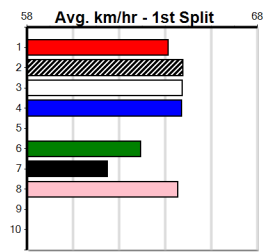

PAUA OF BUDDY AT STUD

Distance: 450m, Race Type: Grade 5 T3, Total Prizemoney: $1,530
1st: $1,000, 2nd: $320, 3rd: $160, 4th: $50

Watchdog Tips: ☐ ☐ ☐ ☐ ☐

Bet:

Form Box	Wgt	Dist	Track	Date	Time	BON	Margin	1st/2nd (Time)	PIR	Checked	Comment	WR	Split 1	S/P	Grade

BROOMBRAE FRITZ [5]

BE Dog Jul-21 Sire: TOMMY SHELBY Dam: ZIANNA ROSE

Owner(s): D Torr Trainer: David Torr (Myers Flat)

Winning Distances: < 300m (0) 300 - 399m (2) 400 - 499m (4) 500 - 599m (0) 600 - 699m (0) > 700m (0)

Winning Weights: 31.5(1) 31.7(1) 31.8(2) 32.8(1) 33.2(1)

1st (1)	32.8	390	SHP	R10	29-Feb-24	22.31	22.06	2.50L HOT HAND (22.49)	M/21	.	.	.	8.53	$4.40	5
1st (1)	33.2	390	SHP	R3	11-Mar-24	22.33	21.89	2.75L LEKTRA RODNEY (22.52)	M/21	.	.	.	8.58	$3.10	5
4th (4)	33.4	410	HOR	R12	19-Mar-24	23.92	23.01	4.25L NICE ONE TOM (23.63)	M/66	.	.	.	10.93	$6.80	5
5th (8)	33.5	400	GEL	R10	26-Mar-24	23.19	22.68	5.50L DANE MULLANE (22.81)	S/55	.	.	.	8.65	$3.60	5
5th (6)	33.5	400	GEL	R7	02-Apr-24	23.39	22.50	5.00L MR. STIRLING (23.06)	M/75	.	.	.	8.84	$7.50	5
5th (3)	33.5	390	SHP	R7	11-Apr-24	22.47	21.83	5.00L CINNABAR ICON (22.12)	M/75	.	.	.	8.74	$15.60	X45
2nd (2)	33.1	390	BAL	R4	21-Apr-24	22.52	22.23	0.25L BIG CONE TONE (22.51)	Q/32	.	.	.	8.55	$10.30	5
4th (6)	33.0	390	BAL	R4	29-Apr-24	22.66	22.24	2.00L PRETTY PANAMA (22.54)	M/63	.	SW	.	8.63	$6.30	T3-5

Last 3 wins NOT included above

1st (1)	31.8	461	HOB	R2	28-Sep-23	26.44	26.19	0.10L JAIVANT (26.45)	0	.	.	.	5.19	$4.20	XM5
1st (4)	31.5	400	GEL	R10	14-Nov-23	22.81	22.73	2.25L HOT CROSS (22.96)	M/31	.	.	.	8.55	$2.30	6G
1st (1)	31.7	410	HOR	R12	21-Nov-23	23.38	22.93	0.25L ZIPPING ALEXA (23.39)	Q/11	.	.	.	10.24	$4.40	5

Box History

Bx	1st	2nd	3rd	4th	5th	6th	7th	8th
1	4		1					1
2		3		1	1			
3					2		1	
4	1		5	4		1	1	
5	1		1	1	2	1		
6		2		1	1			
7			1	1				
8			1	1		1	1	1

Prize Best Starts Trk/Dts APM: $15185.00 FSTD 42-6-5-9 0-0-0-0 5672