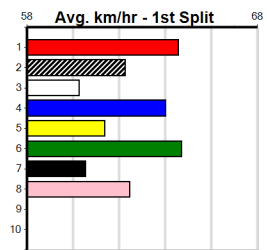

A1 SIGNAGE (2-3 WINS)

Distance: 390m, Race Type: Tier 3 - Restricted Win, Total Prizemoney: $1,530
1st: $1,000, 2nd: $320, 3rd: $160, 4th: $50

Watchdog Tips:

Bet:

Form Box	Wgt	Dist	Track	Date	Time	BON	Margin	1st/2nd (Time)	PIR	Checked	Comment	WR	Split 1	S/P	Grade

1 ROOSTER LEGS [6]

RBD Dog Oct-21 Sire: KINLOCH BRAE Dam: PHANTOM MIME Trainer: Kathleen Boyle (Lethbridge) ENG GEL 2024-05-03

Owner(s): K Boyle
Winning Distances: < 300m (0) 300 - 399m (1) 400 - 499m (1) 500 - 599m (0) 600 - 699m (0) > 700m (0)
Winning Weights: 32.0(1) 32.5(1)

1st (3)	32.5	300	HVL	R4	13-Dec-23	16.90	16.63	1.00L HUDSON FLYER (16.95)	M/2				3.94	$4.90	M
F (1)	32.1	390	BAL	R10	03-Jan-24	0.00	21.90	LADY JULIA (22.21)	M/78		VO		10.14	$12.00	X67
7th (3)	31.6	460	GEL	R9	26-Jan-24	26.72	25.55	9.50L PHELAN TUBMAN (26.07)	M/666				6.84	$37.70	X67
1st (1)	32.0	400	GEL	R11	20-Feb-24	22.58	22.58	2.50L TWO TOOTS (22.74)	Q/11				8.39	$4.50	T3-7
3rd (3)	31.8	450	BAL	R9	27-Feb-24	25.69	25.23	1.75L ROUGE KNIGHT (25.58)	M/433				6.69	$9.10	X67
7th (3)	31.8	400	GEL	R3	22-Mar-24	23.39	22.53	10.00 LET'S WIN OLLIE (22.72)	M/77		W		8.76	$4.00	X67
3rd (5)	31.5	450	WBL	R9	11-Apr-24	26.02	25.08	6.50L VALLETTA DASH (25.56)	M/322				6.90	$3.50	X67
8th (3)	31.1	390	WBL	R2	25-Apr-24	22.85	22.14	9.00L VARSITY BALE (22.24)	M/24				8.78	$4.20	X67

Last 3 wins NOT included above

Bx	1st	2nd	3rd	4th	5th	6th	7th	8th
1	1							
2		1						
3	1		1					
4								
5				1				
6								
7								
8								

Prize Best	$3800.00
Starts	FSTD
Trk/Dts	9-2-1-2
APM	0-0-0-0
	1960

2 ELITE PATTY [5]

BK Bitch Feb-20 Sire: ELITE STATE Dam: SUPER PATRICIA Trainer: Cameron Hudson (Creswick)

Owner(s): C Hudson
Winning Distances: < 300m (0) 300 - 399m (3) 400 - 499m (0) 500 - 599m (0) 600 - 699m (0) > 700m (0)
Winning Weights: 27.9(1) 28.3(1) 28.5(1)

6th (7)	28.1	390	BAL	R12	18-Dec-23	23.29	21.98	6.50L MY MATE MARTHA (22.86)	M/77				8.87	$28.20	T3-5
2nd (5)	28.1	390	WBL	R12	12-Feb-24	22.85	22.41	0.75L ZAMBORA JADE (22.79)	Q/11				8.64	$28.90	5
2nd (4)	28.0	390	WBL	R12	19-Feb-24	23.07	22.26	2.50L SLINGSHOT BRUNO (22.92)	M/55				9.11	$12.70	5
7th (6)	28.0	400	GEL	R5	02-Apr-24	23.65	22.50	14.00 JAG FERNANDO (22.74)	M/26				8.76	$102.50	5
5th (8)	28.2	390	WBL	R12	08-Apr-24	22.88	22.23	6.00L BLUE CHAI LATTE (22.49)	M/34				8.86	$30.00	5
7th (7)	28.3	390	BAL	R11	15-Apr-24	23.06	22.28	9.00L PLUTOCRACY (22.45)	M/65				8.76	$56.30	T3-5
5th (2)	28.5	400	GEL	R7	23-Apr-24	23.56	22.56	10.00 DR. CARLSON (22.88)	M/55				8.93	$70.00	5
5th (8)	28.6	390	BAL	R12	29-Apr-24	23.14	22.24	10.00 ZIPPING TANIA (22.47)	M/43				8.63	$23.50	T3-5

Last 3 wins NOT included above

Bx	1st	2nd	3rd	4th	5th	6th	7th	8th
1		1	2	2		1		
2			2	2	1	3	1	2
3				2	2	4	1	4
4		1		2	4	2	2	
5		2	3	1	1	1	1	1
6		1	2		3	1	2	1
7	1	1		1	3	4	2	1
8	2	1	1		3	2	1	3

Prize Best	$9216.88
Starts	NBT
Trk/Dts	87-3-7-10
APM	21-0-0-1
	657