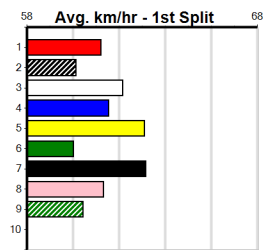

GREYHOUND ADOPTION PROGRAM

Distance: 390m, Race Type: Tier 3 - Maiden, Total Prizemoney: $1,530
1st: $1,000, 2nd: $320, 3rd: $160, 4th: $50

Watchdog Tips:

Bet:

Form Box	Wgt	Dist	Track	Date	Time	BON	Margin	1st/2nd (Time)	PIR	Checked	Comment	WR	Split 1	S/P	Grade

1

MORAINÉ SALLY [M]
BD Bitch Apr-22 Sire: TOMMY SHELBY Dam: MEPUNGA REMI
Owner(s): MORAINÉ (SYN), G Judd, S Judd Trainer: Dean Elliot (Huntly)
Winning Distances: < 300m (0) 300 - 399m (0) 400 - 499m (0) 500 - 599m (0) 600 - 699m (0) > 700m (0)

Winning Weights:

Pos	Box	Wgt	Dist	Track	Date	Time	BON	Margin	1st/2nd (Time)	PIR	Checked	Comment	WR	Split 1	S/P	Grade
6th	(4)	27.0	305	MTG	R2	18-Feb-24	18.70	17.94	7.50L MORE NEWS (18.19)					6.12	$7.50 M	
2nd	(3)	25.7	425	BEN	R1	20-Mar-24	24.78	24.11	7.00L BREE CABANG (24.32)	M/322				6.86	$3.90 M	
4th	(8)	25.8	425	BEN	R1	28-Mar-24	24.58	24.02	5.50L HELLO LUNA (24.21)	S/433				6.79	$6.10 T3-M	
4th	(6)	26.0	390	SHP	R1	11-Apr-24	22.81	21.83	1.00L BONNIEVILLE ICON (22.75)	S/54				8.83	$8.40 M	
7th	(1)	26.1	390	SHP	R2	18-Apr-24	22.98	22.09	11.00 MISS MELEE (22.22)	S/85				9.22	$4.50 T3-M	
2nd	(7)	26.2	425	BEN	R1	01-May-24	24.79	24.35	1.75L LIMIT MISS (24.68)	M/112				6.67	$2.10 M	

Last 3 wins NOT included above

Box History

Bx	1st	2nd	3rd	4th	5th	6th	7th	8th
1								1
2								
3		1						
4								
5								
6					1			
7		1						
8					1			

Prize Best $740.00 FSH
Starts 6-0-2-0
Trk/Dts 0-0-0-0
APM 666

2

URANO BALE (NSW)[M]
DKBD Dog Apr-22 Sire: CHRISTO BALE Dam: DYNA ROMY
Owner(s): B Wheeler Trainer: Samantha Grenfell (Anakie)
Winning Distances: < 300m (0) 300 - 399m (0) 400 - 499m (0) 500 - 599m (0) 600 - 699m (0) > 700m (0)

Winning Weights:

Pos	Box	Wgt	Dist	Track	Date	Time	BON	Margin	1st/2nd (Time)	PIR	Checked	Comment	WR	Split 1	S/P	Grade
7th	(5)	33.5	515	SAP	R1	03-Mar-24	30.72	29.28	8.50L TESSA DENMARK (30.15)	S/7566				5.34	$64.10 MH	
4th	(4)	33.8	460	GEL	R2	09-Mar-24	26.80	25.89	7.50L BEAUTY IN ME (26.29)	M/443				6.92	$20.50 M	
5th	(2)	34.6	460	GEL	R4	18-Mar-24	26.54	26.01	8.00L VARSITY BALE (26.01)	S/765				7.17	$12.00 M	
2nd	(8)	35.0	400	GEL	R4	25-Mar-24	22.98	22.68	2.75L DARK LIGHTNING (22.81)	M/52				8.80	$11.10 M	
3rd	(5)	35.8	460	GEL	R3	02-Apr-24	26.54	26.22	1.5L CIRCLE THE GLOBE (26.45)	Q/442				6.92	$7.30 M	
2nd	(4)	36.2	450	BAL	R3	08-Apr-24	26.20	25.44	11.00 REIKO WALTER (25.44)	M/753				7.01	$3.80 T3-M	
7th	(2)	36.0	460	GEL	R1	12-Apr-24	26.89	25.93	14.00 RESPECT ADVOCACY	M/887				7.00	$22.40 M	
6th	(6)	36.6	460	GEL	R2	26-Apr-24	26.81	25.57	16.00 DISHEVELED (25.76)	S/656				7.07	$38.90 M	

Last 3 wins NOT included above

Box History

Bx	1st	2nd	3rd	4th	5th	6th	7th	8th
1								
2					1			1
3								
4	1		1					
5			1					1
6					1	1		
7					1			
8		1						1

Prize Best $1125.00 FSTD
Starts 11-0-2-1
Trk/Dts 0-0-0-0
APM 949