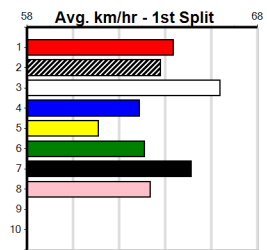

EUREKA CONCRETE

Distance: 390m, Race Type: Grade 5 T3, Total Prizemoney: $1,530
1st: $1,000, 2nd: $320, 3rd: $160, 4th: $50

Watchdog Tips:

Bet:

Table with columns: Form Box, Wgt, Dist, Track, Date, Time, BON, Margin, 1st/2nd (Time), PIR, Checked, Comment, W/R, Split 1, S/P, Grade

BLACKPOOL DIVA (NSW)[5]
WBK Bitch Jun-21 Sire: FERNANDO BALE Dam: SORRY SCOTT
Owner(s): O Cartechini
Trainer: Olivia Cartechini (Dandenong Nor)
Winning Distances: < 300m (0) 300 - 399m (1) 400 - 499m (4) 500 - 599m (0) 600 - 699m (0) > 700m (0)
Box History table and Prize Best Starts table included.

KING POP [5]
BD Dog Dec-20 Sire: SHIMA BAR Dam: FIRE SWIFTY
Owner(s): S Bradley
Trainer: Stephen Tabb (Lara)
Winning Distances: < 300m (0) 300 - 399m (1) 400 - 499m (5) 500 - 599m (0) 600 - 699m (0) > 700m (0)
Box History table and Prize Best Starts table included.

ROSE OF SATURN [5]
BK Bitch May-22 Sire: TOMMY SHELBY Dam: OSAKALAKA
Owner(s): Vi Alskar Hundar (SYN), A Lie, J Sharp
Trainer: Jason Sharp (Lara)
Winning Distances: < 300m (0) 300 - 399m (1) 400 - 499m (3) 500 - 599m (0) 600 - 699m (0) > 700m (0)
Box History table and Prize Best Starts table included.

ZIPPY WIESMAN [5]
F Dog Aug-19 Sire: KC AND ALL Dam: ZIPPY DAPH
Owner(s): D Knight
Trainer: Donna Knight (Talbot)
ENG BEN 2024-05-03
Winning Distances: < 300m (0) 300 - 399m (3) 400 - 499m (11) 500 - 599m (3) 600 - 699m (0) > 700m (0)
Box History table and Prize Best Starts table included.

QUILL BALE (NSW)[5]
F Dog Sep-20 Sire: BARCIA BALE Dam: JAYNEY BALE
Owner(s): L Harris
Trainer: Luke Harris (Devon Meadows)
Winning Distances: < 300m (0) 300 - 399m (0) 400 - 499m (7) 500 - 599m (2) 600 - 699m (0) > 700m (0)
Box History table and Prize Best Starts table included.

1

2

3

4

5