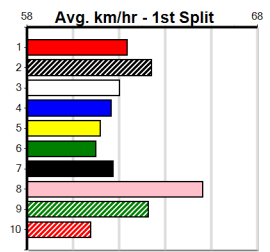

Ballarat
10
9:53PM
(VIC time)

SJC CONCRETING (1-2 WINS)

Distance: 450m, Race Type: Tier 3 - Restricted Win, Total Prizemoney: $1,530
1st: $1,000, 2nd: $320, 3rd: $160, 4th: $50

Watchdog Tips: ☐ ☐ ☐ ☐ ☐ Bet: ☐

Form Box Wgt Dist Track Date Time BON Margin 1st/2nd (Time) PIR Checked Comment WR Split 1 S/P Grade

AVERAGE JOE [7]
BK Dog Mar-22 Sire: WALK HARD Dam: MRS. SHARP
Owner(s): J Sharp
Winning Distances: < 300m (0) 300 - 399m (0) 400 - 499m (1) 500 - 599m (0) 600 - 699m (0) > 700m (0)
Winning Weights: 31.2(1)

Rank	Box	Wgt	Dist	Track	Date	Time	BON	Margin	1st/2nd (Time)	PIR	Checked	Comment	WR	Split 1	S/P	Grade
6th	(5)	31.6	425	BEN	R3	28-Feb-24	25.09	24.18	13.00 SOHO SIMON SAYS (24.23)	S/756	.	.	.	6.75	$22.70	T3-7
8th	(8)	31.5	450	WBL	R5	04-Mar-24	26.52	25.57	9.00L LEKTRA ABBI (25.91)	M/544	.	.	.	6.87	$17.50	7
4th	(6)	31.6	390	BAL	R10	18-Mar-24	22.66	21.90	1.75L RON'S MISTAKE (22.54)	S/34	.	.	.	8.66	$3.40	T3-7
4th	(3)	31.2	390	WBL	R9	26-Mar-24	22.77	22.28	5.50L PLUTOCRACY (22.42)	M/44	.	.	.	9.08	$9.30	7
2nd	(1)	31.4	400	WGL	R10	04-Apr-24	23.01	22.65	5.50L BLUE OPAL ROCKS (22.65)	M/53	.	.	.	8.58	$18.40	T3-7
4th	(1)	31.0	390	WBL	R3	11-Apr-24	22.70	22.09	6.00L LEON'S ENTITY (22.31)	M/44	.	.	.	9.12	$12.40	7
2nd	(3)	31.2	390	BAL	R10	22-Apr-24	22.49	22.24	3.75L JECHARIS BALE (22.24)	M/32	.	.	.	8.71	$8.20	T3-7
5th	(1)	31.1	400	GEL	R10	30-Apr-24	23.48	22.73	11.00 TIME TO PROPHET (22.73)	S/75	.	.	.	8.89	$10.10	X67

Last 3 wins NOT included above

1st	(5)	31.2	400	WGL	R3	22-Feb-24	23.27	22.69	0.25L MARSHMALLOW (23.28)	M/22	.	.	.	8.53	$3.50	M

Trainer: Jason Sharp (Lara)

Box History

Bx	1st	2nd	3rd	4th	5th	6th	7th	8th
1	1	1	1	1	1	1	1	1
2								
3	1		1					
4								
5	1					1		
6				1				
7								
8								1

Prize Best Starts Trk/Dts APM

$1815.00
FSTD
11-1-2-0
0-0-0-0
1395

FRANKLY FEVER [6]
BD Dog Mar-22 Sire: FERAL FRANKY Dam: RAINE ALLEN
Owner(s): R Frendo
Winning Distances: < 300m (0) 300 - 399m (0) 400 - 499m (2) 500 - 599m (0) 600 - 699m (0) > 700m (0)
Winning Weights: 30.3(1) 30.5(1)

Rank	Box	Wgt	Dist	Track	Date	Time	BON	Margin	1st/2nd (Time)	PIR	Checked	Comment	WR	Split 1	S/P	Grade
4th	(4)	30.6	515	SAP	R4	25-Feb-24	30.28	29.46	6.50L VINCENT BALE (29.84)	Q/3343	.	.	.	5.25	$8.10	X67H
4th	(4)	30.6	450	TRA	R2	28-Feb-24	25.66	24.78	7.00L FIGHT THE FIGHT (25.19)	M/666	.	.	.	6.89	$6.30	X67
2nd	(3)	30.9	450	BAL	R5	25-Mar-24	25.72	25.34	0.50L KEL OF KINTYRE (25.70)	Q/111	.	.	.	6.69	$2.60	T3-RW
3rd	(3)	30.3	515	SAP	R5	31-Mar-24	30.39	29.79	7.00L BRUCE INTENTION (29.94)	M/4333	.	.	.	5.21	$4.90	X67
4th	(1)	30.5	450	BAL	R2	07-Apr-24	25.78	24.91	3.25L MAGNET MOVER (25.56)	Q/122	.	.	.	6.63	$9.70	X67
8th	(7)	30.4	450	BAL	R9	14-Apr-24	26.57	25.59	7.50L GEORGE JETSON (26.05)	M/555	.	.	.	6.94	$14.60	X67
3rd	(3)	30.2	450	BAL	R7	22-Apr-24	25.97	25.46	7.50L VARSITY BALE (25.46)	Q/232	.	.	.	6.77	$3.40	T3-RW
7th	(4)	29.8	450	WBL	R5	29-Apr-24	26.33	25.64	8.00L CLOUDY WREN (25.77)	M/767	.	.	.	6.99	$3.70	6G

Last 3 wins NOT included above

1st	(2)	30.3	425	BEN	R2	03-Feb-24	24.28	23.98	5.50L KHAN CRAIG (24.64)	M/311	.	SW	.	6.71	$2.50	M
1st	(4)	30.5	460	WGL	R4	10-Feb-24	26.23	26.04	0.75L ASTON TOMMY (26.27)	Q/112	.	.	.	6.74	$3.90	X67

Trainer: Rita Gatt (Bannockburn)

Box History

Bx	1st	2nd	3rd	4th	5th	6th	7th	8th
1		1		1				
2	1				1			1
3		1	3					
4	1			2			1	
5				1		1		
6								
7								1
8		1		1				

Prize Best Starts Trk/Dts APM

$4675.00
NBT
18-2-3-3
4-0-1-1
2912