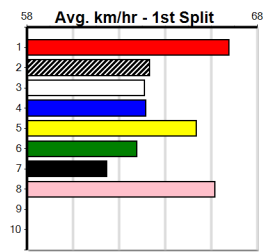

DOWNLOAD THE WATCHDOG APP

Distance: 390m, Race Type: Grade 5 T3, Total Prizemoney: $1,530
1st: $1,000, 2nd: $320, 3rd: $160, 4th: $50

Watchdog Tips:

Bet:

Form Box	Wgt	Dist	Track	Date	Time	BON	Margin	1st/2nd (Time)	PIR	Checked	Comment	WR	Split 1	S/P	Grade

1 FOXY FAUN [5]

BD Bitch Aug-21 Sire: HARD STYLE RICO Dam: FAUN FLAME
Owner(s): CCL (SYN), C Jackson, C Taylor, L Taylor
Trainer: Cameron Taylor (Neilborough)
Winning Distances: < 300m (0) 300 - 399m (2) 400 - 499m (1) 500 - 599m (0) 600 - 699m (0) > 700m (0)
Winning Weights: 27.6(1) 27.8(1) 28.5(1)

1st (4)	28.5	390	WBL	R9	22-Jan-24	22.45	22.34	1.25L INGA SALLY (22.52)	M/11	.	.	.	8.58	$2.60	6G
3rd (7)	28.9	390	SHP	R12	25-Jan-24	22.90	22.27	7.50L HALEIGH VELLA (22.40)	M/34	.	.	.	8.68	$4.80	5
2nd (3)	28.4	390	SHP	R10	19-Feb-24	22.56	22.13	0.25L REDLEG BULL ANT (22.55)	M/22	.	.	.	8.51	$10.10	5
8th (8)	28.8	425	BEN	R7	28-Feb-24	25.31	24.18	17.00L HALEIGH VELLA (24.18)	M/256	.	.	.	6.66	$20.40	T3-5
4th (6)	29.3	390	WBL	R5	08-Apr-24	22.81	22.23	7.50L SLINGSHOT BRUNO (22.30)	Q/22	.	.	.	8.80	$25.50	5
7th (8)	29.2	410	HOR	R8	12-Apr-24	24.12	23.58	8.00L MISS GRAVITY (23.58)	M/25	.	.	.	10.49	$36.50	X45
2nd (8)	29.1	390	SHP	R3	18-Apr-24	22.58	22.09	5.50L FOUND A SPOT (22.21)	M/22	.	.	.	8.47	$19.00	T3-5
5th (2)	28.9	425	BEN	R9	24-Apr-24	24.54	24.06	2.75L TOMIDA (24.36)	M/124	.	.	.	6.57	$40.80	T3-5

Last 3 wins NOT included above

1st (7)	27.6	385	SHP	R2	29-Jun-23	22.66	22.07	2.75L ESPECIAL DIGGER (22.84)	M/11	.	.	.	8.44	$5.40	M
1st (4)	27.8	425	BEN	R4	09-Aug-23	24.31	23.92	1.5L MAX BLAZER (24.40)	Q/111	.	.	.	6.53	$27.90	T3-7

Box History

Bx	1st	2nd	3rd	4th	5th	6th	7th	8th
1								
2								
3					1	3		
4			2					
5								
6					3			
7	1		2					1 1
8		2	1	1	1			2 1

Prize Best Starts					$6615.00			FSH
Trk/Dts					34-3-5-5			0-0-0-0
APM					2377