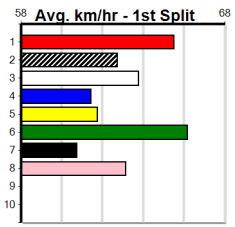

THE SHED @ HEALESVILLE GREYS (275+

Distance: 350m, Race Type: Grade 5, Total Prizemoney: \$1,530
1st: \$1,000, 2nd: \$320, 3rd: \$160, 4th: \$50

8

1:12PM

(VIC time)

Watchdog Tips: **0 0 0 0** Bet: **0**

Form	Box	Weight	Dist	Track	Date	Time	BON	Margin	1st/2nd (Time)	PIR	Checked	Comment	W/R	Split 1	S/P	Grade																																																													
1 FIRING CHIEF [5]																																																																													
BK	D	Dec-21	COSMIC CHIEF														MISS HEART																																																												
Trainer: Louie Bicchieri (Fawkner)																																																																													
6th	(8)	33.1	425	BEN	R5	26-Mar-24	24.64	23.91	7.00L	JAMES'S ENTITY (24.15)	S/775	.	.	.	6.83	\$9.80	5H																																																												
3rd	(8)	32.8	425	BEN	R11	14-Apr-24	24.54	24.03	2.50L	MY COMPASS (24.38)	M/544	.	.	.	6.95	\$3.40	T3-5																																																												
2nd	(5)	33.1	450	SHP	R6	18-Apr-24	25.88	25.39	3.00L	FRANK GRIMES (25.68)	S/643	.	.	.	6.91	\$15.30	T3-5																																																												
F	(7)	32.8	400	GEL	R6	23-Apr-24	0.00	22.56	.	IBROX COOPER (22.56)	S/88	.	V0	.	8.73	\$12.70	5																																																												
Owner(s): L Bicchieri																																																																													
Winning Boxes																																																																													
<table border="1"> <tr><td>1</td><td>2</td><td>3</td><td>4</td><td>5</td><td>6</td><td>7</td><td>8</td></tr> <tr><td></td><td></td><td></td><td>2</td><td></td><td></td><td>1</td><td></td></tr> <tr><td>Prize</td><td colspan="7"></td><td>\$4,830.00</td></tr> <tr><td>Best</td><td colspan="7"></td><td>NBT</td></tr> <tr><td>Starts</td><td colspan="7"></td><td>25-3-2-5</td></tr> <tr><td>Trk/Dst</td><td colspan="7"></td><td>1-0-0-0</td></tr> <tr><td>APM</td><td colspan="7"></td><td>\$2912</td></tr> </table>																	1	2	3	4	5	6	7	8				2			1		Prize								\$4,830.00	Best								NBT	Starts								25-3-2-5	Trk/Dst								1-0-0-0	APM								\$2912
1	2	3	4	5	6	7	8																																																																						
			2			1																																																																							
Prize								\$4,830.00																																																																					
Best								NBT																																																																					
Starts								25-3-2-5																																																																					
Trk/Dst								1-0-0-0																																																																					
APM								\$2912																																																																					
ENG SHP 2024-05-02																																																																													
2 REDSHIFT TANGO (NSW)[5]																																																																													
BK	B	Mar-21	BARCIA BALE														TAYLOR MADE STAR																																																												
Trainer: Kenneth Kubik (Seymour)																																																																													
2nd	(2)	29.4	300	HVL	R12	19-Jan-24	17.10	16.85	0.75L	PACIFIC SURF (17.05)	S/3	.	.	.	3.97	\$4.50	T3-5																																																												
1st	(1)	30.7	390	SHP	R12	18-Apr-24	22.45	22.09	2.00L	KRAKEN HOOK (22.58)	M/11	.	.	.	8.52	\$5.70	T3-5																																																												
7th	(4)	30.1	425	BEN	R12	26-Apr-24	24.80	23.85	13.00L	LASPERITAS (23.92)	M/466	.	.	.	6.62	\$75.50	5																																																												
5th	(1)	29.8	390	SHP	R12	29-Apr-24	22.64	21.97	5.50L	PLUTOCRACY (22.27)	M/55	.	.	W	8.67	\$18.10	5																																																												
Owner(s): K Kubik																																																																													
Winning Boxes																																																																													
<table border="1"> <tr><td>1</td><td>2</td><td>3</td><td>4</td><td>5</td><td>6</td><td>7</td><td>8</td></tr> <tr><td>3</td><td>2</td><td></td><td></td><td></td><td>2</td><td></td><td></td></tr> <tr><td>Prize</td><td colspan="7"></td><td>\$17,270.00</td></tr> <tr><td>Best</td><td colspan="7"></td><td>NBT</td></tr> <tr><td>Starts</td><td colspan="7"></td><td>43-7-9-5</td></tr> <tr><td>Trk/Dst</td><td colspan="7"></td><td>3-0-1-0</td></tr> <tr><td>APM</td><td colspan="7"></td><td>\$2180</td></tr> </table>																	1	2	3	4	5	6	7	8	3	2				2			Prize								\$17,270.00	Best								NBT	Starts								43-7-9-5	Trk/Dst								3-0-1-0	APM								\$2180
1	2	3	4	5	6	7	8																																																																						
3	2				2																																																																								
Prize								\$17,270.00																																																																					
Best								NBT																																																																					
Starts								43-7-9-5																																																																					
Trk/Dst								3-0-1-0																																																																					
APM								\$2180																																																																					
3 INTER BEAST BOY [5]																																																																													
BKW	D	Sep-21	AUSSIE INFRARED														INTER SANTINA																																																												
Trainer: Tony Interligi (Endeavour Hills)																																																																													
1st	(8)	30.8	400	WGL	R11	11-Apr-24	23.13	22.60	1.25L	ASTON BEAUFORT (23.22)	M/32	.	.	.	8.62	\$9.10	T3-5																																																												
6th	(2)	30.6	400	WGL	R10	18-Apr-24	23.48	23.02	5.00L	INTER TRIGON (23.13)	M/88	.	.	.	8.83	\$12.20	T3-5																																																												
3rd	(1)	30.3	395	TRA	R6	22-Apr-24	22.49	22.29	2.50L	WHO TOLD MEL (22.32)	M/111	.	.	.	3.76	\$10.90	T3-5																																																												
5th	(7)	30.2	350	TRA	R4	01-May-24	19.98	19.51	6.00L	FAIRTRADE MARJEN (19.57)	M/44	.	.	.	6.64	\$47.00	5																																																												
Owner(s): TONY AND JOE (SYN), T Interligi, J Interligi																																																																													
Winning Boxes																																																																													
<table border="1"> <tr><td>1</td><td>2</td><td>3</td><td>4</td><td>5</td><td>6</td><td>7</td><td>8</td></tr> <tr><td>2</td><td>1</td><td></td><td></td><td></td><td></td><td></td><td>1</td></tr> <tr><td>Prize</td><td colspan="7"></td><td>\$6,700.00</td></tr> <tr><td>Best</td><td colspan="7"></td><td>NBT</td></tr> <tr><td>Starts</td><td colspan="7"></td><td>33-4-4-6</td></tr> <tr><td>Trk/Dst</td><td colspan="7"></td><td>6-0-1-1</td></tr> <tr><td>APM</td><td colspan="7"></td><td>\$4524</td></tr> </table>																	1	2	3	4	5	6	7	8	2	1						1	Prize								\$6,700.00	Best								NBT	Starts								33-4-4-6	Trk/Dst								6-0-1-1	APM								\$4524
1	2	3	4	5	6	7	8																																																																						
2	1						1																																																																						
Prize								\$6,700.00																																																																					
Best								NBT																																																																					
Starts								33-4-4-6																																																																					
Trk/Dst								6-0-1-1																																																																					
APM								\$4524																																																																					
4 SANDY'S LARA [5]																																																																													
BK	B	Feb-22	FABREGAS														SILENT SANDY																																																												
Trainer: Robert Weightman (Haddon)																																																																													
2nd	(4)	29.3	390	BAL	R9	01-Apr-24	22.61	22.14	1.5L	BORROWED TIME (22.51)	M/22	.	.	.	8.76	\$7.40	T3-6																																																												
5th	(1)	28.9	390	WBL	R9	08-Apr-24	23.02	22.23	9.50L	SHE'S ON BOOST (22.38)	M/65	.	.	.	9.09	\$6.40	X67																																																												
1st	(4)	28.9	425	BEN	R10	17-Apr-24	24.82	24.30	0.50L	LALONZO THRILLS (24.84)	M/511	.	SW	.	6.83	\$2.50	6G																																																												
3rd	(5)	29.0	400	GEL	R7	23-Apr-24	23.41	22.56	8.00L	DR. CARLSON (22.88)	M/33	.	.	.	8.84	\$12.40	5																																																												
Owner(s): R Weightman																																																																													
Winning Boxes																																																																													
<table border="1"> <tr><td>1</td><td>2</td><td>3</td><td>4</td><td>5</td><td>6</td><td>7</td><td>8</td></tr> <tr><td>1</td><td></td><td></td><td>1</td><td>1</td><td></td><td></td><td></td></tr> <tr><td>Prize</td><td colspan="7"></td><td>\$5,400.00</td></tr> <tr><td>Best</td><td colspan="7"></td><td>NBT</td></tr> <tr><td>Starts</td><td colspan="7"></td><td>25-3-5-3</td></tr> <tr><td>Trk/Dst</td><td colspan="7"></td><td>3-0-0-0</td></tr> <tr><td>APM</td><td colspan="7"></td><td>\$2642</td></tr> </table>																	1	2	3	4	5	6	7	8	1			1	1				Prize								\$5,400.00	Best								NBT	Starts								25-3-5-3	Trk/Dst								3-0-0-0	APM								\$2642
1	2	3	4	5	6	7	8																																																																						
1			1	1																																																																									
Prize								\$5,400.00																																																																					
Best								NBT																																																																					
Starts								25-3-5-3																																																																					
Trk/Dst								3-0-0-0																																																																					
APM								\$2642																																																																					
5 SQUIGGLY PAPA [5]																																																																													
BK	D	Feb-21	MEPUNGA BLAZER														HEADSPACE																																																												
Trainer: Kathrynne Tabb (Lara)																																																																													
6th	(3)	29.5	410	HOR	R10	16-Apr-24	24.06	23.10	14.00L	FARNHAM BALE (23.10)	M/77	.	.	.	11.34	\$26.40	5																																																												
6th	(2)	29.7	450	BAL	R8	21-Apr-24	26.05	25.70	2.50L	LARANDT'S GIRL (25.89)	M/777	.	.	.	7.02	\$37.20	5																																																												
6th	(6)	29.7	500	BEN	R5	28-Apr-24	29.08	27.81	9.50L	BROOMBRAE TOMMY (28.43)	M/788	.	.	.	7.01	\$13.70	5NP																																																												
5th	(2)	29.4	450	SHP	R7	02-May-24	26.35	25.99	3.75L	LAFFAIR BEAUTY (26.09)	M/866	.	.	.	7.19	\$5.90	T3-5																																																												
Owner(s): BELLE ZAC AND CHARLIE (SYN), M Tabb, S Tabb																																																																													
Winning Boxes																																																																													
<table border="1"> <tr><td>1</td><td>2</td><td>3</td><td>4</td><td>5</td><td>6</td><td>7</td><td>8</td></tr> <tr><td></td><td></td><td>1</td><td></td><td>1</td><td></td><td>1</td><td>1</td></tr> <tr><td>Prize</td><td colspan="7"></td><td>\$7,720.00</td></tr> <tr><td>Best</td><td colspan="7"></td><td>FSTD</td></tr> <tr><td>Starts</td><td colspan="7"></td><td>37-4-5-3</td></tr> <tr><td>Trk/Dst</td><td colspan="7"></td><td>0-0-0-0</td></tr> <tr><td>APM</td><td colspan="7"></td><td>\$4599</td></tr> </table>																	1	2	3	4	5	6	7	8			1		1		1	1	Prize								\$7,720.00	Best								FSTD	Starts								37-4-5-3	Trk/Dst								0-0-0-0	APM								\$4599
1	2	3	4	5	6	7	8																																																																						
		1		1		1	1																																																																						
Prize								\$7,720.00																																																																					
Best								FSTD																																																																					
Starts								37-4-5-3																																																																					
Trk/Dst								0-0-0-0																																																																					
APM								\$4599																																																																					
ENG SHP 2024-05-02																																																																													
6 IMPRESS SIMBA (NSW)[5]																																																																													
RBD	D	Jun-21	FERNANDO BALE														MEPUNGA FRANKIE																																																												
Trainer: Terry Meyer (Girgarre)																																																																													
3rd	(5)	31.7	450	SHP	R7	22-Feb-24	25.95	25.54	4.00L	KINGSVILLE FLYER (25.67)	M/334	.	.	.	6.89	\$8.00	T3-5																																																												
5th	(4)	31.9	450	SHP	R6	29-Feb-24	25.96	25.17	4.25L	DESTINI REBEL (25.67)	M/666	.	V10	.	6.84	\$13.70	5																																																												
4th	(7)	32.3	390	SHP	R10	21-Mar-24	22.76	22.23	4.00L	MARKET BLUE (22.49)	M/34	.	.	.	8.85	\$12.50	T3-5																																																												
8th	(1)	32.3	390	SHP	R4	18-Apr-24	22.72	22.09	7.00L	SIMPLY AWESOME (22.26)	M/78	.	.	.	8.84	\$9.90	T3-5																																																												
Owner(s): T Meyer																																																																													
Winning Boxes																																																																													
<table border="1"> <tr><td>1</td><td>2</td><td>3</td><td>4</td><td>5</td><td>6</td><td>7</td><td>8</td></tr> <tr><td>1</td><td>1</td><td>1</td><td></td><td>1</td><td>1</td><td></td><td>1</td></tr> <tr><td>Prize</td><td colspan="7"></td><td>\$8,110.00</td></tr> <tr><td>Best</td><td colspan="7"></td><td>19.50</td></tr> <tr><td>Starts</td><td colspan="7"></td><td>32-5-1-6</td></tr> <tr><td>Trk/Dst</td><td colspan="7"></td><td>17-4-0-3</td></tr> <tr><td>APM</td><td colspan="7"></td><td>\$2360</td></tr> </table>																	1	2	3	4	5	6	7	8	1	1	1		1	1		1	Prize								\$8,110.00	Best								19.50	Starts								32-5-1-6	Trk/Dst								17-4-0-3	APM								\$2360
1	2	3	4	5	6	7	8																																																																						
1	1	1		1	1		1																																																																						
Prize								\$8,110.00																																																																					
Best								19.50																																																																					
Starts								32-5-1-6																																																																					
Trk/Dst								17-4-0-3																																																																					
APM								\$2360																																																																					
ENG HVL 2024-05-03																																																																													
7 NOT HAPPY JAN (WA)[5]																																																																													
BK	D	Sep-20	BARCIA BALE														FABS GEM																																																												
Trainer: Maria Barber (Hoddles Creek)																																																																													
4th	(5)	34.3	435	SLE	R3	24-Mar-24	25.34	24.39	4.50L	CREW (25.04)	M/833	.	.	.	5.59	\$5.20	5																																																												
5th	(7)	34.8	395	TRA	R9	29-Mar-24	22.44	22.06	5.50L	MICK SAYS SO (22.06)	M/754	.	.	.	3.86	\$26.30	5																																																												
7th	(2)	34.4	525	MEP	R11	03-Apr-24	31.13	29.91	18.00L	CANYA HYPERSONIC (29.93)	M/5567	.	.	.	5.23	\$27.20	5																																																												
7th	(1)	34.2	460	WGL	R9	09-Apr-24	26.65	25.60	8.50L	DR. ASHER (26.06)	M/336	.	.	.	6.77	\$36.40	5H																																																												
Owner(s): J AND J (SYN), M Barber, P Jones																																																																													
Winning Boxes																																																																													
<table border="1"> <tr><td>1</td><td>2</td><td>3</td><td>4</td><td>5</td><td>6</td><td>7</td><td>8</td></tr> <tr><td>1</td><td>2</td><td></td><td>1</td><td></td><td>1</td><td></td><td></td></tr> <tr><td>Prize</td><td colspan="7"></td><td>\$18,180.00</td></tr> <tr><td>Best</td><td colspan="7"></td><td>19.70</td></tr> <tr><td>Starts</td><td colspan="7"></td><td>50-5-4-8</td></tr> <tr><td>Trk/Dst</td><td colspan="7"></td><td>4-1-0-2</td></tr> <tr><td>APM</td><td colspan="7"></td><td>\$1584</td></tr> </table>																	1	2	3	4	5	6	7	8	1	2		1		1			Prize								\$18,180.00	Best								19.70	Starts								50-5-4-8	Trk/Dst								4-1-0-2	APM								\$1584
1	2	3	4	5	6	7	8																																																																						
1	2		1		1																																																																								
Prize								\$18,180.00																																																																					
Best								19.70																																																																					
Starts								50-5-4-8																																																																					
Trk/Dst								4-1-0-2																																																																					
APM								\$1584																																																																					
ENG WGL 2024-05-02																																																																													
8 INTER TRIGON [5]																																																																													
BK	D	Sep-21	AUSSIE INFRARED														INTER SANTINA																																																												
Trainer: Joe Interligi (Dandenong North)																																																																													
5th	(3)	32.7	460	WGL	R8	11-Apr-24	26.45	25.83	1.75L	DARNUM DIVA (26.34)	M/223	.	.	.	6.56	\$20.40	T3-5																																																												
1st	(8)	32.7	400	WGL	R10	18-Apr-24	23.13	23.02	0.50L	MILLARA'S MONEY (23.16)	M/21	.	SW	.	8.37	\$4.10	T3-5																																																												
2nd	(7)	32.4	350	TRA	R11	22-Apr-24	19.97	19.86	1.75L	MYALL PRAWN (19.86)	M/32	.	.	.	6.65	\$5.60	T3-5																																																												
6th	(5)	32.4	395	TRA	R12	01-May-24	22.64	21.88	9.50L	DR. FARRAH (22.01)	M/587	.	.	.	3.86	\$14.70	5NP																																																												
Owner(s): TONY AND JOE (SYN), T Interligi, J Interligi																																																																													
Winning Boxes																																																																													
<table border="1"> <tr><td>1</td><td>2</td><td>3</td><td>4</td><td>5</td><td>6</td><td>7</td><td>8</td></tr> <tr><td>1</td><td></td><td>1</td><td></td><td>1</td><td></td><td>1</td><td>1</td></tr> <tr><td>Prize</td><td colspan="7"></td><td>\$7,140.63</td></tr> <tr><td>Best</td><td colspan="7"></td><td>NBT</td></tr> <tr><td>Starts</td><td colspan="7"></td><td>30-4-5-2</td></tr> <tr><td>Trk/Dst</td><td colspan="7"></td><td>4-0-0-0</td></tr> <tr><td>APM</td><td colspan="7"></td><td>\$4698</td></tr> </table>																	1	2	3	4	5	6	7	8	1		1		1		1	1	Prize								\$7,140.63	Best								NBT	Starts								30-4-5-2	Trk/Dst								4-0-0-0	APM								\$4698
1	2	3	4	5	6	7	8																																																																						
1		1		1		1	1																																																																						
Prize								\$7,140.63																																																																					
Best								NBT																																																																					
Starts								30-4-5-2																																																																					
Trk/Dst								4-0-0-0																																																																					
APM								\$4698																																																																					
9 *** NO RESERVE ***																																																																													
Trainer:																																																																													
Owner(s):																																																																													
Winning Boxes																																																																													
10 *** NO RESERVE ***																																																																													
Trainer:																																																																													
Owner(s):																																																																													
Winning Boxes																																																																													