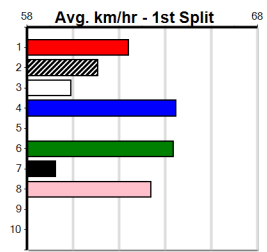

CROYDON HOMING PIGEON CLUB

Distance: 300m, Race Type: Grade 7, Total Prizemoney: $1,530
1st: $1,000, 2nd: $320, 3rd: $160, 4th: $50

Watchdog Tips: [ ] [ ] [ ] [ ] Bet: [ ]

Form Box Wgt Dist Track Date Time BON Margin 1st/2nd (Time) PIR Checked Comment W/R Split 1 S/P Grade

SHOWGIRL KARA (NSW)[7]
BK Bitch Oct-21 Sire: ORSON ALLEN Dam: VICTORIA'S KARA
Owner(s): D Shovan
Trainer: David Shovan (Powlett Planes)
Winning Distances: < 300m (0) 300 - 399m (0) 400 - 499m (1) 500 - 599m (0) 600 - 699m (0) > 700m (0)
Winning Weights: 29.0(1)
Race results table with 10 rows and 15 columns.

GO JETTERS [7]
BD Dog Feb-22 Sire: ZAMBORA BROCKIE Dam: SHE'S A BLAZIN'
Owner(s): J Clarke
Trainer: Jack Clarke (Creswick)
Winning Distances: < 300m (0) 300 - 399m (0) 400 - 499m (1) 500 - 599m (0) 600 - 699m (0) > 700m (0)
Winning Weights: 32.6(1)
Race results table with 10 rows and 15 columns.

MAN OF ACTION [7]
BK Dog Aug-21 Sire: BARCIA BALE Dam: STACEY KEEPING
Owner(s): J Clarke
Trainer: Jack Clarke (Creswick)
Winning Distances: < 300m (0) 300 - 399m (1) 400 - 499m (0) 500 - 599m (0) 600 - 699m (0) > 700m (0)
Winning Weights: 30.4(1)
Race results table with 10 rows and 15 columns.

NURSE ROSIE [7]
BK Bitch Apr-21 Sire: FABREGAS Dam: CARELESS COOKIE
Owner(s): J Clarke
Trainer: Jack Clarke (Creswick)
Winning Distances: < 300m (0) 300 - 399m (1) 400 - 499m (0) 500 - 599m (0) 600 - 699m (0) > 700m (0)
Winning Weights: 23.3(1)
Race results table with 10 rows and 15 columns.

SPEEDY PAM [7]
BK Bitch Mar-21 Sire: MY REDEEMER Dam: INTER HELEN
Owner(s): E Bolton
Trainer: Suzanne Reaper (Tynong)
Winning Distances: < 300m (0) 300 - 399m (1) 400 - 499m (0) 500 - 599m (0) 600 - 699m (0) > 700m (0)
Winning Weights: 27.5(1)
Race results table with 10 rows and 15 columns.

1

2

3

4

5