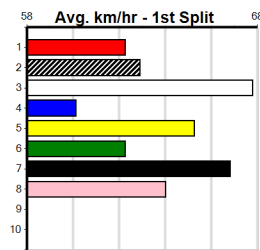

STRAIGHT RACING GREAT RACING

Distance: 300m, Race Type: Grade 5, Total Prizemoney: $1,530
1st: $1,000, 2nd: $320, 3rd: $160, 4th: $50

Watchdog Tips: [ ] [ ] [ ] [ ] Bet: [ ]

Form Box Wgt Dist Track Date Time BON Margin 1st/2nd (Time) PIR Checked Comment W/R Split 1 S/P Grade

THUNDER PIE [5]
BK Bitch Sep-20 Sire: MY REDEEMER Dam: BLACK PONTIAC
Owner(s): D Shovan
Trainer: David Shovan (Powlett Planes)
Winning Distances: < 300m (0) 300 - 399m (2) 400 - 499m (1) 500 - 599m (0) 600 - 699m (0) > 700m (0)
Winning Weights: 27.7(1) 29.0(1) 29.1(1)
3rd (3) 29.0 390 SHP R5 15-Feb-24 23.06 22.34 11.00 SUGAR BOWL ROSE (22.34) M/54 . . . . 9.01 $23.40 5
5th (1) 29.0 390 SHP R4 22-Feb-24 22.96 22.29 10.00 COCKTAIL (22.29) M/34 . . . . 9.01 $35.00 T3-5
4th (4) 28.8 390 WBL R11 26-Feb-24 22.80 21.94 7.00L SLINGSHOT BRUNO (22.32) Q/33 . . . . 8.90 $46.00 5
3rd (6) 29.1 425 BEN R11 06-Mar-24 24.61 23.79 0.50L BATTLE AXLE (24.58) M/222 . . . . 6.80 $21.80 5
7th (6) 29.2 390 BAL R4 11-Mar-24 23.04 22.26 8.00L SKULL (22.49) M/76 . . . . 8.92 $19.20 T3-5
5th (1) 29.3 425 BEN R6 20-Mar-24 25.07 24.11 5.50L PERFECT TREASURE (24.69) M/335 . . . . 6.72 $35.70 5
7th (3) 28.8 425 BEN R7 20-Apr-24 25.47 23.92 12.00 SILLIEST SALMON (24.68) M/666 . . . . 6.81 $55.50 5
6th (8) 29.0 390 SHP R4 02-May-24 23.20 22.47 3.5L GLOBAL HERO (22.97) M/24 . . . . 8.64 $38.40 T3-5
Last 3 wins NOT included above
1st (8) 27.7 400 WGL R3 05-May-22 23.16 22.83 7.50L WINE AND ROSES (23.66) Q/11 . . . . 8.45 $8.40 T3-M
1st (5) 29.1 390 SHP R4 14-Dec-23 22.62 22.21 1.25L SPOILER ALERT (22.69) Q/11 . . SW . 8.47 $36.30 7
1st (4) 29.0 390 SHP R10 08-Feb-24 22.75 22.17 0.50L SHE IS SCARLET (22.77) Q/44 . . . . 8.65 $17.20 6G

Box History table for Thunder Pie with columns Bx, 1st, 2nd, 3rd, 4th, 5th, 6th, 7th, 8th and Prize Best Starts Trk/Dts APM.