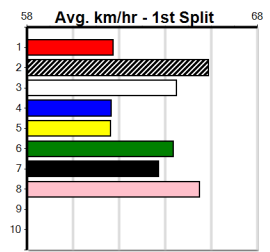

THE SHED @ HEALESVILLE GREYS

Distance: 350m, Race Type: Grade 5, Total Prizemoney: $1,530
1st: $1,000, 2nd: $320, 3rd: $160, 4th: $50

Watchdog Tips:

Bet:

Form Box Wgt Dist Track Date Time BON Margin 1st/2nd (Time) PIR Checked Comment W/R Split 1 S/P Grade

FIRING CHIEF [5] BK Dog Dec-21 Sire: COSMIC CHIEF Dam: MISS HEART Trainer: Louie Bicchieri (Fawkner) ENG SHP 2024-05-02. Includes winning distances, weights, and box history table.

REDSHIFT TANGO (NSW)[5] BK Bitch Mar-21 Sire: BARCIA BALE Dam: TAYLOR MADE STAR Trainer: Kenneth Kubik (Seymour). Includes winning distances, weights, and box history table.

INTER BEAST BOY [5] BKW Dog Sep-21 Sire: AUSSIE INFRARED Dam: INTER SANTINA Trainer: Tony Interligi (Endeavour Hills). Includes winning distances, weights, and box history table.

SANDY'S LARA [5] BK Bitch Feb-22 Sire: FABREGAS Dam: SILENT SANDY Trainer: Robert Weightman (Haddon). Includes winning distances, weights, and box history table.

SQUIGGLY PAPA [5] BK Dog Feb-21 Sire: MEPUNGA BLAZER Dam: HEADSPACE Trainer: Kathrynre Tabb (Lara) ENG SHP 2024-05-02. Includes winning distances, weights, and box history table.

1

2

3

4

5