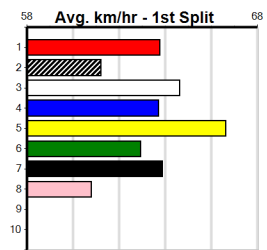

MONTROSE IGA LIQUOR (275+RANK)

Distance: 350m, Race Type: Grade 5, Total Prizemoney: $1,530
1st: $1,000, 2nd: $320, 3rd: $160, 4th: $50

Watchdog Tips:

Bet:

Table with columns: Form Box, Wgt, Dist, Track, Date, Time, BON, Margin, 1st/2nd (Time), PIR, Checked, Comment, W/R, Split 1, S/P, Grade

Race 1: TANTANGARA GIRL [5]
WBK Bitch Aug-21 Sire: FERNANDO BALE Dam: CAPTAIN JACKIE
Owner(s): D Shovan
Trainer: David Shovan (Powlett Planes)
Winning Distances: < 300m (0) 300 - 399m (1) 400 - 499m (3) 500 - 599m (0) 600 - 699m (0) > 700m (0)
Winning Weights: 24.2(1) 24.3(1) 24.4(1) 24.6(1)
Box History table and Prize Best Starts table included.

Race 2: ISHMY BELLE [5]
BK Bitch Oct-20 Sire: SLICK Dam: ISHMY GIRL
Owner(s): K Doidge
Trainer: Kenneth Doidge (Murchison)
Winning Distances: < 300m (0) 300 - 399m (0) 400 - 499m (4) 500 - 599m (0) 600 - 699m (0) > 700m (0)
Winning Weights: 28.2(1) 28.3(1) 28.5(1) 28.8(1)
Box History table and Prize Best Starts table included.

Race 3: RUBBER BUCKY (NSW)[5]
BK Dog Apr-21 Sire: BARCIA BALE Dam: PRINCESS NALA
Owner(s): Dual Code Sydney (SYN), M Wallace, S Kavanagh, J Doran, G Moore, A Martin
Trainer: Jodi Thorpe (Arthurs Creek)
Winning Distances: < 300m (0) 300 - 399m (2) 400 - 499m (2) 500 - 599m (0) 600 - 699m (0) > 700m (0)
Winning Weights: 35.7(1) 36.4(1) 37.8(1) 38.1(1)
Box History table and Prize Best Starts table included.

Race 4: INVICTUS GEORGE [5]
BK Dog Mar-21 Sire: FERNANDO BALE Dam: JUBILATION
Owner(s): B Sands
Trainer: Frank Toth (Pakenham)
Winning Distances: < 300m (0) 300 - 399m (3) 400 - 499m (3) 500 - 599m (0) 600 - 699m (0) > 700m (0)
Winning Weights: 31.5(1) 31.8(1) 31.9(1) 32.0(1) 32.1(2)
Box History table and Prize Best Starts table included.

Race 5: ELSIE DREAMING [5]
WBK Bitch Oct-21 Sire: FERNANDO BALE Dam: JEBRYNAH GREEN
Owner(s): SAUNDERS CLAN (SYN), D Saunders, B Saunders, W Saunders, G Saunders
Trainer: Gail Saunders (Somerville)
Winning Distances: < 300m (0) 300 - 399m (3) 400 - 499m (1) 500 - 599m (0) 600 - 699m (0) > 700m (0)
Winning Weights: 25.0(2) 25.1(1) 25.3(1)
Box History table and Prize Best Starts table included.