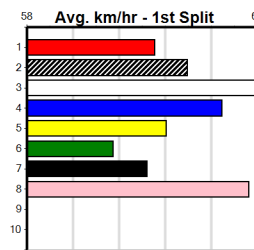

DOWNLOAD THE WATCHDOG APP (275+RANK)

Distance: 300m, Race Type: Grade 5, Total Prizemoney: $1,530
1st: $1,000, 2nd: $320, 3rd: $160, 4th: $50

Watchdog Tips:

Bet:

Table with columns: Form Box, Wgt, Dist, Track, Date, Time, BON, Margin, 1st/2nd (Time), PIR, Checked, Comment, WR, Split 1, S/P, Grade

ON THE MINT [5]
BDW Dog Feb-21 Sire: FERNANDO BALE Dam: MISS VANE
Owner(s): B Stephens
Trainer: Susan Richards (Devon Meadows)
Winning Distances: < 300m (0) 300 - 399m (6) 400 - 499m (1) 500 - 599m (0) 600 - 699m (0) > 700m (0)
Winning Weights: 32.8(1) 33.4(1) 34.0(1) 34.3(1) 35.0(1) 35.3(1) 35.7(1)
Box History table and Prize Best Starts table included.

STUNNING ONE [5]
BK Bitch Feb-19 Sire: KINDA CRUEL RED Dam: STUNNING VIEW
Owner(s): BACHELOR CLUB (SYN), P Martinovic, J Martinovic, J Martinovic
Trainer: Peter Martinovic (Koo Wee Rup)
Winning Distances: < 300m (0) 300 - 399m (9) 400 - 499m (2) 500 - 599m (0) 600 - 699m (0) > 700m (0)
Winning Weights: 27.4(1) 27.6(1) 27.7(2) 27.9(1) 28.4(1) 28.5(2) 28.8(1) 28.9(1) 29.1(1)
Box History table and Prize Best Starts table included.

ASSUME KEALY [5]
BK Bitch Jan-19 Sire: ZOLTINA'S LEGACY Dam: ZOE
Owner(s): D Dawson
Trainer: Dale Dawson (Preston)
Winning Distances: < 300m (0) 300 - 399m (15) 400 - 499m (2) 500 - 599m (0) 600 - 699m (0) > 700m (0)
Winning Weights: 30.1(2) 30.2(1) 30.3(3) 30.4(1) 30.5(1) 30.6(1) 30.7(1) 30.8(3) 30.9(3) 31.0(1)
Box History table and Prize Best Starts table included.

CASTLE SWEEN [5]
BK Bitch Feb-18 Sire: BANJO BOY Dam: ZIPPING ZALI
Owner(s): G Mcmillan
Trainer: Gary Mcmillan (Nambrok)
Winning Distances: < 300m (0) 300 - 399m (8) 400 - 499m (1) 500 - 599m (0) 600 - 699m (0) > 700m (0)
Winning Weights: 26.5(1) 26.6(2) 26.9(1) 27.2(1) 27.4(1) 27.8(1) 27.9(1) 28.1(1)
Box History table and Prize Best Starts table included.

BE RUGGED [5]
BEBD Dog Nov-20 Sire: BERNARDO Dam: ZIPPING TINA
Owner(s): G Mcmillan
Trainer: Gary Mcmillan (Nambrok)
Winning Distances: < 300m (0) 300 - 399m (6) 400 - 499m (2) 500 - 599m (0) 600 - 699m (0) > 700m (0)
Winning Weights: 29.1(1) 29.5(1) 29.6(1) 29.7(2) 29.8(1) 30.0(1) 31.7(1)
Box History table and Prize Best Starts table included.

1

2

3

4

5