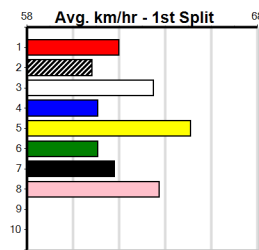

Healesville

MR HUMMER LIMOS (275+RANK)

Distance: 300m, Race Type: Maiden, Total Prizemoney: $1,530
1st: $1,000, 2nd: $320, 3rd: $160, 4th: $50

2
11:20AM

(VIC time)

Watchdog Tips: Bet:

Form Box Wgt Dist Track Date Time BON Margin 1st/2nd (Time) PIR Checked Comment W/R Split 1 S/P Grade

AMALI MOO [M]
BE Bitch Sep-22 Sire: BERNARDO Dam: LORENZA
Owner(s): AMY (SYN), A Ghirxi, M Cassar, A D'altorio
Trainer: Jeff Galea (Brookfield) ENG HVL 2024-05-03
Box History table and stats.

BEEN BLITZED [M]
BK Bitch Dec-21 Sire: SHIMA SHINE Dam: DASHA
Owner(s): N Perkins
Trainer: Justin Perkins (Romsey)
Box History table and stats.

BEKERE (NSW)[M]
BK Dog Dec-21 Sire: SUPERIOR PANAMA Dam: DUCHESS ANNETTS
Owner(s): V Johnson
Trainer: Vanessa Johnson (Newborough) ENG HVL 2024-05-03
Box History table and stats.

WALTZING INFERNO [M]
WRBD Bitch Feb-22 Sire: JS FLAMIN ACE Dam: MINI FERNANDO
Owner(s): G Ithier
Trainer: Gavin Ithier (Devon Meadows) ENG HVL 2024-05-03
Box History table and stats.

DOONGALLA GAL [M]
BK Bitch Jul-21 Sire: FERNANDO BALE Dam: FABREGAL
Owner(s): Fluffy Side Up (SYN), A Onley, P Onley
Trainer: Michael Tharle (Devon Meadows)
Box History table and stats.

1

2

3

4

5