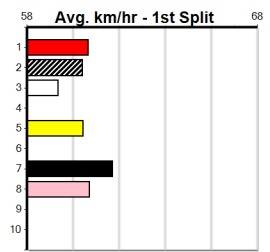

Distance: 350m, Race Type: Maiden, Total Prizemoney: $1,530
1st: $1,000, 2nd: $320, 3rd: $160, 4th: $50

(VIC time)

Watchdog Tips: ☐ ☐ ☐ ☐ ☐ **Bet:**

Form	Box	Wgt	Dist	Track	Date	Time	BON	Margin	1st/2nd (Time)	PIR	Checked	Comment	WR	Split 1	S/P	Grade

1

SNOW RENAISSANCE (NSW)[

BEED Bitch Apr-21 Sire: FERNANDO BALE Dam: SNOW FANTASY
Owner(s): K Doidge Trainer: Kenneth Doidge (Murchison)
Winning Distances: < 300m (0) 300 - 399m (0) 400 - 499m (0) 500 - 599m (0) 600 - 699m (0) > 700m (0)

Winning Weights:

6th (4)	29.1	350	HVL	R3	07-Feb-24	20.67	19.85	4.75L SHE'S VERSACE (20.35)	M/7	7.16	$64.60	M
7th (8)	29.2	450	SHP	R3	15-Feb-24	26.26	25.58	7.00L RUN LEXI RUN (25.79)	S/777	7.46	$48.80	M
6th (6)	29.1	300	HVL	R2	27-Feb-24	17.53	16.59	5.50L SERENITY GIRL (17.17)	M/6	4.19	$40.90	M
5th (5)	29.1	425	BEN	R1	06-Mar-24	25.20	23.79	8.00L RUN BETTY RUN (24.67)	M/776	7.25	$33.80	M
7th (2)	28.8	425	BEN	R2	13-Mar-24	25.58	24.00	15.00 CLOISONNE (24.59)	M/888	7.00	$34.10	T3-M
5th (1)	27.5	425	BEN	R2	17-Apr-24	25.21	24.30	4.75L MCIVOR MORGAN (24.89)	M/755	6.99	$48.40	M
5th (4)	27.6	500	BEN	R2	24-Apr-24	29.51	28.24	13.00 INTERSTATE GIRL (28.61)	M/887	7.13	$89.10	T3-M
7th (6)	28.0	425	BEN	R2	01-May-24	26.21	24.35	26.00 BUN WILDFIRE (24.39)	M/787	6.93	$46.80	M

Last 3 wins NOT included above

Bx	1st	2nd	3rd	4th	5th	6th	7th	8th
1		1	1	1				
2				1	2		2	2
3						1	1	
4					1	1		2
5					1			2
6		1	2			2	3	
7						2	2	
8							2	1

Prize Best	$720.00
Starts	NBT
Trk/Dts	37-0-0-2
APM	5-0-0-0
	182

2

DANCE THE MARJEN [M]

BK Bitch Jan-22 Sire: FARLEY TURBO Dam: PRINCESS MARJEN
Owner(s): STEV MARJEN (SYN), I Marr, C Stevens, L Burfurd Trainer: David Jensen (Woodstock)
Winning Distances: < 300m (0) 300 - 399m (0) 400 - 499m (0) 500 - 599m (0) 600 - 699m (0) > 700m (0)

Winning Weights:

8th (7)	29.4	350	HVL	R4	27-Feb-24	20.74	19.21	16.00 RAGING STORM (19.64)	M/7	V7	7.25	$19.80	M
5th (1)	30.1	390	BAL	R1	21-Mar-24	23.17	22.01	8.50L CAPUANO (22.59)	Q/23		8.60	$6.40	M

Last 3 wins NOT included above

Bx	1st	2nd	3rd	4th	5th	6th	7th	8th
1					1			
2								
3								
4								
5								
6								
7								1
8								

Prize Best	$0.00
Starts	NBT
Trk/Dts	2-0-0-0
APM	1-0-0-0
	0

3

EASY PIE [M]

BK Dog May-22 Sire: BERNARDO Dam: GLORIOUS
Owner(s): B Sands Trainer: Frank Toth (Pakenham)
Winning Distances: < 300m (0) 300 - 399m (0) 400 - 499m (0) 500 - 599m (0) 600 - 699m (0) > 700m (0)

Winning Weights:

4th (4)	31.5	450	TRA	R3	22-Mar-24	26.35	24.81	11.00 LEXIE ROSE (25.62)	M/666		6.96	$18.10	MH
4th (5)	31.8	435	SLE	R1	27-Mar-24	25.49	24.59	13.00 MR. PRESIDENT (24.59)	M/544		5.50	$15.00	M
7th (5)	31.9	395	TRA	R1	03-Apr-24	23.17	22.16	9.00L LUXFORD (22.57)	M/677		4.01	$21.20	M
2nd (2)	32.2	435	SLE	R1	24-Apr-24	25.23	24.60	5.50L DR. ERICA (24.87)	M/322		5.49	$18.90	M
6th (2)	32.3	450	TRA	R1	29-Apr-24	26.43	25.66	11.00 ARCHER THREE (25.66)	M/777		7.08	$2.50	T3-M

Last 3 wins NOT included above

Bx	1st	2nd	3rd	4th	5th	6th	7th	8th
1								
2		1				1		
3								
4				1				
5				1				1
6								
7								
8								

Prize Best	$445.00
Starts	FSH
Trk/Dts	5-0-1-0
APM	0-0-0-0
	420