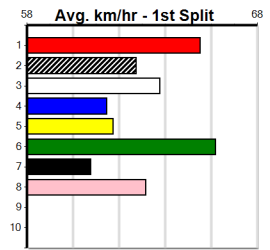

JASON MCKEOWN PHOTOGRAPHY

Distance: 300m, Race Type: Grade 6, Total Prizemoney: $1,530
1st: $1,000, 2nd: $320, 3rd: $160, 4th: $50

Watchdog Tips:

Bet:

Form Box Wgt Dist Track Date Time BON Margin 1st/2nd (Time) PIR Checked Comment W/R Split 1 S/P Grade

MIGHTY MILO [6] BK Dog Sep-21 Sire: TOMMY SHELBY Dam: ZIPPING NAVY Trainer: John Boreland (Seaspray)
Winning Distances: < 300m (0) 300 - 399m (1) 400 - 499m (1) 500 - 599m (0) 600 - 699m (0) > 700m (0)
Winning Weights: 28.6(1) 28.7(1)
Box History table and Prize Best Starts table included.

RUSTY PIE [6] BK Bitch Mar-22 Sire: GOOD ODDS HARADA Dam: WHITNEY SHOWGIR Trainer: Dean Millier (Pakenham)
Winning Distances: < 300m (0) 300 - 399m (1) 400 - 499m (1) 500 - 599m (0) 600 - 699m (0) > 700m (0)
Winning Weights: 27.1(1) 28.4(1)
Box History table and Prize Best Starts table included.

CARTEL GLAMOUR [6] BD Bitch May-22 Sire: FERNANDO BALE Dam: VEGAS TICKET Trainer: Kristin Tucker (Tanjil South)
Winning Distances: < 300m (0) 300 - 399m (1) 400 - 499m (1) 500 - 599m (0) 600 - 699m (0) > 700m (0)
Winning Weights: 24.2(1) 24.6(1)
Box History table and Prize Best Starts table included.

MUMMA MOO SHAKA [6] BD Bitch Dec-21 Sire: FERAL FRANKY Dam: TAYLOR JAYDE Trainer: David Shovan (Powlett Planes)
Winning Distances: < 300m (0) 300 - 399m (1) 400 - 499m (1) 500 - 599m (0) 600 - 699m (0) > 700m (0)
Winning Weights: 26.1(1) 26.4(1)
Box History table and Prize Best Starts table included.

MR. HOLIDAY (NSW)[6] BK Dog Dec-20 Sire: ZAMBORA BROCKIE Dam: FOXY FIREBALL Trainer: Elaine Wood (Nambrok)
Winning Distances: < 300m (0) 300 - 399m (2) 400 - 499m (0) 500 - 599m (0) 600 - 699m (0) > 700m (0)
Winning Weights: 34.0(1) 34.4(1)
Box History table and Prize Best Starts table included.

1

2

3

4

5