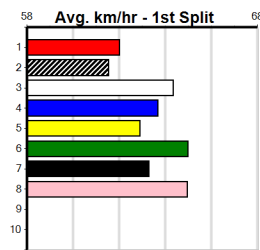

SPORTSBET SAME RACE MULTI (275+RANK)

Distance: 300m, Race Type: Grade 5, Total Prizemoney: $1,530
1st: $1,000, 2nd: $320, 3rd: $160, 4th: $50

Watchdog Tips: [ ] [ ] [ ] [ ] Bet: [ ]

PABLO'S STAR [5]
BKW Dog Mar-19 Sire: FEAR ZAFONIC Dam: ALL INN TAYLOR
Owner(s): J Formosa
Trainer: Jason Formosa (Heathcote)
Winning Distances: < 300m (0) 300 - 399m (11) 400 - 499m (1) 500 - 599m (0) 600 - 699m (0) > 700m (0)
Box History table and Prizemoney details.

FRITTER [5]
BK Dog Jan-20 Sire: FABREGAS Dam: ZIPPING AMBER
Owner(s): J Clarke
Trainer: Jack Clarke (Creswick)
Winning Distances: < 300m (0) 300 - 399m (3) 400 - 499m (0) 500 - 599m (0) 600 - 699m (0) > 700m (0)
Box History table and Prizemoney details.

BOROUGH PREMIERS [5]
BK Dog Nov-20 Sire: BARCIA BALE Dam: ZIPPING ZOE
Owner(s): M Ebeyer
Trainer: Gary Mcmillan (Nambrok)
Winning Distances: < 300m (0) 300 - 399m (4) 400 - 499m (1) 500 - 599m (0) 600 - 699m (0) > 700m (0)
Box History table and Prizemoney details.

MEPUNGA ECHO [5]
BK Dog Nov-20 Sire: PREMIER FANTASY Dam: JUST LOVIN' IT
Owner(s): J Mangion
Trainer: John Mangion (Numurkah)
Winning Distances: < 300m (0) 300 - 399m (3) 400 - 499m (0) 500 - 599m (0) 600 - 699m (0) > 700m (0)
Box History table and Prizemoney details.

ON THE GINS [5]
BK Bitch May-20 Sire: JIMMY NEWOB Dam: ALPHA PHOEBE
Owner(s): D Schwarz
Trainer: David Schwarz (Dallas)
Winning Distances: < 300m (0) 300 - 399m (6) 400 - 499m (0) 500 - 599m (0) 600 - 699m (0) > 700m (0)
Box History table and Prizemoney details.