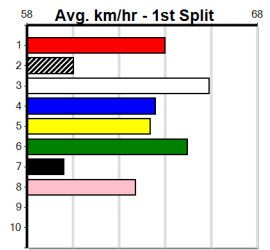

PITSTOP MOWER REPAIRS (275+RANK)

Distance: 350m, Race Type: Grade 5, Total Prizemoney: $1,530
1st: $1,000, 2nd: $320, 3rd: $160, 4th: $50

Watchdog Tips:

Bet:

Form Box Wgt Dist Track Date Time BON Margin 1st/2nd (Time) PIR Checked Comment W/R Split 1 S/P Grade

BE YOURSELF [5]
BK Bitch Nov-20 Sire: BERNARDO Dam: ZIPPING TINA
Owner(s): G Mcmillan
Trainer: Gary Mcmillan (Nambrok)
Winning Distances: < 300m (0) 300 - 399m (4) 400 - 499m (0) 500 - 599m (0) 600 - 699m (0) > 700m (0)
Winning Weights: 24.5(2) 24.8(1) 24.9(1)
Box History table and Prize Best Starts table included.

I'M INDIGO [5]
BK Bitch Nov-19 Sire: FERNANDO BALE Dam: DIM SIM
Owner(s): J Formosa
Trainer: Jason Formosa (Heathcote)
Winning Distances: < 300m (0) 300 - 399m (6) 400 - 499m (3) 500 - 599m (1) 600 - 699m (0) > 700m (0)
Winning Weights: 27.2(1) 27.3(1) 27.5(1) 27.6(2) 27.9(2) 28.0(2) 28.1(1)
Box History table and Prize Best Starts table included.

ROMENA CHARM [5]
BK Bitch Dec-20 Sire: SENNACHIE Dam: WHAT FEELING
Owner(s): UGLIETTA (SYN), J Uglietta, M Uglietta
Trainer: Joe Uglietta (Yan Yean)
Winning Distances: < 300m (0) 300 - 399m (5) 400 - 499m (2) 500 - 599m (0) 600 - 699m (0) > 700m (0)
Winning Weights: 27.0(1) 27.1(3) 27.2(2) 27.4(1)
Box History table and Prize Best Starts table included.

SUPERFLY GIRL [5]
BK Bitch Aug-21 Sire: SHIMA SHINE Dam: NO VACANCY
Owner(s): C Gay
Trainer: Victor Gay (Hastings)
Winning Distances: < 300m (0) 300 - 399m (1) 400 - 499m (3) 500 - 599m (0) 600 - 699m (0) > 700m (0)
Winning Weights: 26.3(1) 26.8(2) 27.7(1)
Box History table and Prize Best Starts table included.

DANCE MODE [5]
BD Bitch Sep-20 Sire: SENNACHIE Dam: SLY SHIRAZ
Owner(s): T Condon
Trainer: Andrea Condon (Hampton Park)
Winning Distances: < 300m (0) 300 - 399m (0) 400 - 499m (3) 500 - 599m (1) 600 - 699m (0) > 700m (0)
Winning Weights: 25.1(1) 25.2(1) 25.6(1) 26.3(1)
Box History table and Prize Best Starts table included.

1

2

3

4

5