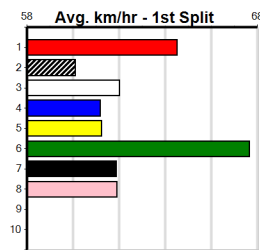

OUTER EAST FOOTBALL NETBALL COMP

5

12:18PM

(VIC time)

Distance: 350m, Race Type: Mixed 6/7, Total Prizemoney: $1,530
1st: $1,000, 2nd: $320, 3rd: $160, 4th: $50

Watchdog Tips:

Bet:

Form Box	Wgt	Dist	Track	Date	Time	BON	Margin	1st/2nd (Time)	PIR	Checked	Comment	WR	Split 1	S/P	Grade

YELLOW MONARO [6]

BK Bitch **Sep-20** Sire: ASTON DEE BEE Dam: VELOCITY ALAINA
Owner(s): G Thorneycroft Trainer: Gary Thorneycroft (Don Valley)
Winning Distances: < 300m (0) 300 - 399m (2) 400 - 499m (0) 500 - 599m (0) 600 - 699m (0) > 700m (0)
Winning Weights: 28.8(1) 29.9(1)

6th (5)	29.9	350	HVL	R7	05-Jan-24	19.99	19.49	2.50L DROOPY'S BREW (19.82)	M/4	.	.	.	V10	6.71	$52.20 T3-RW
7th (3)	30.0	350	HVL	R7	24-Jan-24	19.75	19.37	4.75L ASTON CAMEO (19.42)	M/6	.	.	.	.	6.73	$57.90 6G
2nd (1)	30.0	300	HVL	R9	31-Jan-24	17.26	16.87	1.00L ERECTOR SPINAE (17.20)	M/5	.	.	.	.	4.03	$9.40 6G
5th (5)	30.0	300	HVL	R10	07-Feb-24	17.24	16.96	4.00L PADDY ALMIGHTY (16.96)	.	.	.	.	.	.	$18.30 6G
5th (2)	29.4	300	HVL	R9	14-Feb-24	17.26	17.01	3.75L TOPOLOGY MAN (17.01)	M/3	.	.	.	.	3.99	$17.50 6G
5th (3)	30.0	300	HVL	R10	21-Feb-24	17.10	16.71	5.50L RIO BLAZER (16.72)	M/4	.	.	.	.	3.95	$12.50 6G
7th (8)	29.1	400	WGL	R11	30-Mar-24	23.84	22.74	11.00 SHOT OF FAITH (23.09)	M/57	.	.	.	.	8.72	$20.50 6G
3rd (3)	28.9	400	WGL	R9	18-Apr-24	23.41	23.02	1.5L LYLE BEAR (23.30)	M/33	.	.	.	.	8.68	$81.30 T3-6

Last 3 wins NOT included above

1st (2)	29.9	300	HVL	R2	24-Feb-23	17.26	16.52	1.5L PIE HARD (17.36)	M/3	.	.	.	SW	4.05	$4.50 T3-M
1st (7)	28.8	300	HVL	R9	07-Oct-23	17.34	16.98	1.5L ZIPPING BEAR (17.44)	M/4	.	.	.	SW	4.05	$17.20 X67

Box History

Bx	1st	2nd	3rd	4th	5th	6th	7th	8th
1								
2	1	1	1	1	1	2		1
3			3	1	2			
4				2			1	1
5					2	1	2	
6			2	1	1			
7	1		1	1	1			
8				1	1	1	1	1

Prize Best Starts Trk/Dts APM: $4780.00 NBT 41-2-2-7 8-0-0-1 784

PERFECT STRANGER [7]

F Dog **Dec-20** Sire: SENNACHIE Dam: WHAT FEELING
Owner(s): UGLIETTA (SYN), J Uglietta, M Uglietta Trainer: Joe Uglietta (Yan Yean)
Winning Distances: < 300m (0) 300 - 399m (0) 400 - 499m (1) 500 - 599m (0) 600 - 699m (0) > 700m (0)
Winning Weights: 32.1(1)

7th (3)	32.1	425	BEN	R4	17-Jan-24	24.90	24.19	7.00L KAORI (24.43)	S/887	.	.	.	W	7.00	$70.60 7
6th (7)	32.4	425	BEN	R9	24-Jan-24	24.85	24.14	9.00L VINEGAR CHIPS (24.22)	S/887	.	.	.	.	6.97	$66.50 T3-7
7th (2)	32.3	460	GEL	R4	06-Feb-24	26.67	25.59	11.00 OUR LAST SUMMER (25.94)	S/887	.	.	.	W	6.99	$56.90 7
5th (2)	32.6	395	TRA	R3	12-Feb-24	23.30	22.15	3.00L RARE TARRA (23.10)	S/652	.	.	.	.	4.03	$21.30 T3-7
5th (3)	32.7	425	BEN	R3	28-Feb-24	25.04	24.18	12.00 SOHO SIMON SAYS (24.23)	S/887	.	.	.	.	6.84	$62.60 T3-7
5th (7)	33.0	395	TRA	R9	11-Mar-24	22.95	22.31	8.00L BRAEMAR ELSIE (22.39)	S/775	.	.	.	.	4.06	$94.00 7
4th (1)	32.8	400	GEL	R10	23-Apr-24	23.57	22.56	12.00 SUPER SIZE FRIES (22.76)	S/54	.	.	.	W	9.16	$21.50 X67
6th (8)	32.5	350	TRA	R9	29-Apr-24	20.59	19.92	4.75L LOLA'S THEME (20.25)	S/76	.	.	.	SW	7.25	$26.00 T3-7

Last 3 wins NOT included above

1st (1)	32.1	400	GEL	R3	28-Nov-23	23.38	22.63	0.05L VERONICA LODGE (23.38)	S/64	.	.	.	W	8.85	$15.10 M

Box History

Bx	1st	2nd	3rd	4th	5th	6th	7th	8th
1	1	1		3	2	2	1	
2			2	1	1	1	1	
3			2	3	4	3	1	2
4		1	1	1	1	3	2	
5				1	1	1	1	
6		1	3	2	3	1		
7				1	3	4	1	
8			1	3	3		2	

Prize Best Starts Trk/Dts APM: $4080.00 NBT 69-1-3-9 4-0-0-1 1077