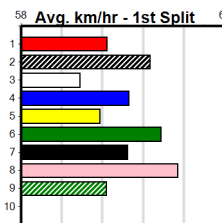

11

10:19PM

(VIC time)

Watchdog Tips: 0 0 0 0 Bet: