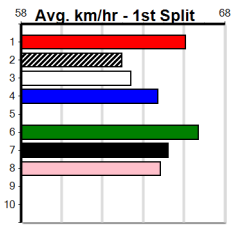

SANDOWN BUFFET EVERY THURSDAY IN

Distance: 515m, Race Type: Grade 5, Total Prizemoney: $3,340
1st: $2,230, 2nd: $690, 3rd: $345, 4th: $75

6

8:39PM

(VIC time)

Watchdog Tips:

0 0 0 0

Bet:

Form	Box	Weight	Dist	Track	Date	Time	BON	Margin	1st/2nd (Time)	PIR	Checked	Comment	W/R	Split 1	S/P	Grade

1 CANYA CHARISMA (NSW)[5]
BK D Apr-21 BARCIA BALE OPTICAL
Trainer: Jessica Hopkins (Junction Village)
1st (5) 31.4 450 BAL R7 07-Apr-24 25.15 24.91 3.75LREIKO SLATER (25.40) Q/111 . . . SW . 6.44 $3.80 5
1st (5) 31.0 425 BEN R7 19-Apr-24 23.70 23.70 3.75LUNCLE ROSCO (23.96) M/211 . . . . 6.47 $2.70 4
1st (4) 31.0 450 SHP R8 29-Apr-24 25.15 25.15 0.25LDOCHERTY (25.16) M/211 . . . . 6.59 $2.00 X45
2nd (4) 31.2 460 WGL R8 07-May-24 26.10 26.07 0.50LNAVARINO (26.07) M/111 . . . . 6.55 $3.60 X45
Owner(s): Lalli Maynard (SYN), T Maynard, N Lalli

Winning Boxes

1	2	3	4	5	6	7	8
				1	5		1 1
Prize	$18,915.00						
Best	FSH						
Starts	17-8-2-3						
Trk/Dst	0-0-0-0						
APM	$10845						

2 WHO [5]
BK D Apr-21 MY BRO FABIO LASER BLUE
Trainer: Kerry Houlahan (Lang Lang)
6th (6) 35.2 435 SLE R8 21-Apr-24 24.99 24.40 6.00LMARCO ROSE (24.59) M/766 . . . . 5.53 $30.90 FFA
5th (4) 35.9 400 WGL R9 26-Apr-24 22.93 22.35 8.50LMILE A MINUTE (22.35) M/76 . . . . 8.56 $31.20 X45
7th (1) 35.6 450 BAL R7 02-May-24 25.84 25.09 11.00LVINCENT BALE (25.09) M/666 . . . . 6.83 $42.70 5
4th (8) 35.6 400 WGL R11 07-May-24 23.11 22.47 1.25LNOT BAD YOURSELF (23.03) S/64 . . . . 8.69 $11.80 5
Owner(s): N Lavelle

Winning Boxes

1	2	3	4	5	6	7	8
1	1	2					
Prize	$10,645.00						
Best	NBT						
Starts	44-7-3-5						
Trk/Dst	1-0-0-0						
APM	$6090						

3 HIGH FLUX (NSW)[5]
RBD B Dec-20 KINLOCH BRAE BIG BUTTERS
Trainer: Kelvin Iles (Longwarry)
1st (4) 26.0 525 BHL R3 24-Mar-24 30.51 30.51 3.00LZIPPING MURIEL (30.73) $8.00 5
1st (8) 25.9 525 BHL R2 31-Mar-24 30.32 30.32 7.50LZIPPING MURIEL (30.84) $2.20 5
2nd (7) 26.0 525 BHL R4 14-Apr-24 31.00 30.92 1.00LSTRAWBERRY SWEET . . . . $2.50 NG
5th (3) 26.2 525 BHL R7 21-Apr-24 31.45 30.55 13.00LZADIE BALE (30.55) . . . . $3.60 NG
Owner(s): B Wilson

Winning Boxes

1	2	3	4	5	6	7	8
1		2				1	1
Prize	$14,670.00						
Best	FSH						
Starts	33-6-5-2						
Trk/Dst	0-0-0-0						
APM	$5590						

4 FLEUR BALE (NSW)[5]
BK B Jan-21 BARCIA BALE DYNA PATTY
Trainer: Samantha Grenfell (Anakie)
3rd (6) 27.8 410 HOR R6 16-Apr-24 23.47 23.10 2.25LELUSIVE BARB (23.33) S/43 . . . . 10.54 $6.60 X45
6th (6) 28.1 410 HOR R6 23-Apr-24 23.76 23.26 7.00LAVIANNA (23.28) S/77 . . . SW . 10.62 $36.00 X34
5th (2) 28.4 390 BAL R10 02-May-24 22.35 21.93 5.50LMYRNIONG STITCH (21.97) S/67 . . . . 8.55 $48.90 X45
2nd (4) 28.3 410 HOR R8 07-May-24 23.36 23.12 3.5LMR. BEETS (23.12) S/74 . . . . 10.68 $32.10 FFA
Owner(s): B Wheeler

Winning Boxes

1	2	3	4	5	6	7	8
1	2		1	1	1		1
Prize	$30,395.00						
Best	30.33						
Starts	60-7-10-10						
Trk/Dst	12-1-0-3						
APM	$10168						

5 *** VACANT BOX ***
Trainer:
Owner(s):