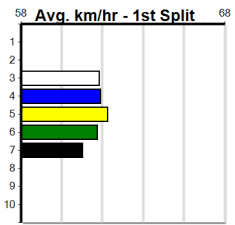

Sandown (SAP)

SANDOWN VET CLINIC (0-2 WINS) (275+)

Distance: 595m, Race Type: Restricted Win, Total Prizemoney: $3,940
1st: $2,640, 2nd: $815, 3rd: $410, 4th: $75

4

7:54PM

(VIC time)

Watchdog Tips:

0 0 0 0

Bet:

Form	Box	Weight	Dist	Track	Date	Time	BON	Margin	1st/2nd (Time)	PIR	Checked	Comment	W/R	Split 1	S/P	Grade

1 EARN A ZACK [M]	Winning Boxes
F D Mar-22 ZACK MONELLI SHE'S AN EARN	1 2 3 4 5 6 7 8
Trainer: Lyn Smith (Nambrok)	Prize Best $75.00
4th (6) 31.5 510 SLE R2 28-Apr-24 29.85 28.95 7.50LCRAFTY BEER (29.34) M/666 . . . 9.91 $9.20 M	Starts FSH
Owner(s): GET AN EARN (SYN), L Smith, A Tindall	Trk/Dst 1-0-0-0
	APM 0-0-0-0
	$75

2 SIR BILLY BOY [M]	Winning Boxes
RBD D Apr-22 SH AVATAR SETTLED	1 2 3 4 5 6 7 8
Trainer: Sheldon Hamilton (Smythes Creek)	Prize Best $0
Owner(s): S Hamilton	Starts FSH
	Trk/Dst 0-0-0-0
	APM 0-0-0-0
	$0

3 NO MORE JOBS [6]	Winning Boxes
BD D Jun-21 FERNANDO BALE EAU DE VIE	1 2 3 4 5 6 7 8
Trainer: Frank Italia (Pearcedale)	Prize Best $6,430.00
7th (2) 33.9 460 WGL R7 04-Apr-24 27.21 26.18 15.00LTARGET RANGE (26.21) M/767 . V5 . 6.99 $19.70 T3-RW	Starts 34.76
6th (2) 34.0 460 WGL R11 13-Apr-24 26.87 25.95 9.50LBOURBON BULLET (26.21) M/566 . . . 6.87 $89.00 RW	Trk/Dst 27-2-2-2
6th (1) 33.9 460 WGL R7 18-Apr-24 26.88 26.19 8.00LBRENDEN (26.32) M/665 . . W 6.97 $10.60 T3-6	APM 11-1-0-2
5th (4) 33.9 595 SAP R4 28-Apr-24 35.41 34.14 12.00LCASHING OUT (34.59) M/5555 . . . 9.69 $22.80 RW	
Owner(s): F Italia	$960

4 KAMALI [7] Biks	Winning Boxes
BK B Nov-21 SENNACHIE BUSY BELLA	1 2 3 4 5 6 7 8
Trainer: Danny Cortese (Devon Meadows)	Prize Best $4,170.00
6th (6) 26.8 595 SAP R4 24-Mar-24 36.35 34.31 24.00LVIDEO REFEREE (34.73) M/7777 . V10 . 9.95 $26.80 RW	Starts 34.89
ST (-) 26.6 515 SAP 21-Apr-24 29.67 4.75LTrial Cleared S/34 . 3of4 . . $ ST	Trk/Dst 15-1-2-1
3rd (5) 27.0 515 SAP R3 05-May-24 30.01 29.71 1.5LDISHEVELED (29.91) M/2333 . . . 5.30 $4.90 7	APM 3-1-0-0
7th (1) 27.2 460 WGL R7 09-May-24 27.16 26.35 8.50LVELOX BALE (26.58) M/688 . . . 6.89 $4.60 X67	
Owner(s): T Cortese	$2418

5 WARRIOR SAL [M]	Winning Boxes
WF D Jan-22 OUT OF RANGE FURIOUS FLOSS	1 2 3 4 5 6 7 8
Trainer: Margaret Salvatore (Greensborough)	Prize Best $180.00
F (8) 31.7 525 MEP R3 10-Apr-24 0.00 29.82 .RECYCLED (30.29) S/8888 . V0 . 5.35 $120.30 MH	Starts FSTD
3rd (3) 32.1 500 BEN R2 24-Apr-24 29.19 28.24 8.50LINTERSTATE GIRL (28.61) M/432 . . . 6.84 $6.40 T3-M	Trk/Dst 6-0-0-1
5th (6) 32.3 525 MEP R2 01-May-24 31.15 29.74 7.50LBOB DEEDS (30.63) S/6433 . . . 5.36 $67.20 M	APM 0-0-0-0
6th (2) 32.3 515 SAP R1 05-May-24 30.63 29.71 7.00LSTAR BRIE (30.16) M/6566 . . . 5.41 $13.70 M	
Owner(s): M Salvatore	$180

6 CHIRP THIRD [7]	Winning Boxes
F D Feb-22 SUPERIOR PANAMA ASH STAR	1 2 3 4 5 6 7 8
Trainer: Denver Melder (Darley)	Prize Best $2,210.00
5th (8) 30.4 515 SAP R4 17-Mar-24 30.04 29.41 5.50LRITZA LEWIS (29.66) S/7765 . . . 5.36 $29.60 X67H	Starts FSTD
4th (8) 30.6 460 GEL R8 22-Mar-24 26.23 25.54 2.50LGOOD BOY BOY (26.06) M/655 . . . 6.93 $34.90 RWH	Trk/Dst 20-1-2-2
6th (1) 30.5 450 WBL R1 28-Mar-24 26.38 25.25 11.00LOCEAN SUNSET (25.63) M/235 . . . 6.76 $4.20 RW	APM 0-0-0-0
6th (7) 31.0 400 WGL R4 13-Apr-24 23.46 22.82 5.50LWHO'S NANNA PAT (23.10) M/88 . SW . 8.85 $2.20 7	
Owner(s): D Melder	$1193