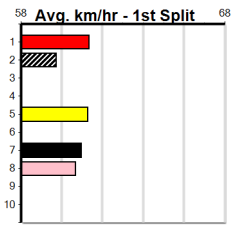

SB SANDOWN CUP MAY 24

Distance: 515m, Race Type: Maiden, Total Prizemoney: $2,860
1st: $1,900, 2nd: $590, 3rd: $295, 4th: $75

1

6:49PM
(VIC time)

Watchdog Tips:

0 0 0 0

Bet:

Form	Box	Weight	Dist	Track	Date	Time	BON	Margin	1st/2nd (Time)	PIR	Checked	Comment	W/R	Split 1	S/P	Grade

1 OAKLYN BALE (NSW)[M]

BK B May-22 CHRISTO BALE HAE ALLEN

Trainer: Samantha Grenfell (Anakie)

8th (1)	28.6	525	MEA	R1	23-Mar-24	31.03	29.64	12.00	LIPPING MOFFAT (30.26)	M/8888	.	.	.	5.33	$12.20	MF
4th (7)	28.7	390	BAL	R2	22-Apr-24	23.00	22.24	3.00	REMO ADALLI (22.79)	S/75	.	.	.	8.85	$8.60	T3-M
2nd (7)	28.7	450	BAL	R2	29-Apr-24	26.11	25.50	5.50	LILIN BALE (25.74)	M/422	.	.	.	6.89	$3.20	T3-M
4th (8)	28.5	450	BAL	R3	06-May-24	26.35	25.55	4.75	WISDOM BALE (26.03)	M/445	.	.	.	6.90	$2.40	T3-M

Owner(s): B Wheeler

Winning Boxes							
1	2	3	4	5	6	7	8
Prize Best							
Starts							
Trk/Dst							
APM							

2 NITROUS [M]

BK D Mar-22 SHIMA SHINE HARLEQUIN ROSE

Trainer: Arthur Garratt (Heathmont)

F (2)	32.1	460	WGL	R1	16-Apr-24	0.00	25.63	.	OLIVER KELTON (26.16)	S/88	.	V0	.	6.92	$8.20	M

Owner(s): A Garratt

Winning Boxes							
1	2	3	4	5	6	7	8
Prize Best							
Starts							
Trk/Dst							
APM							

3 *** VACANT BOX ***

Trainer:

Owner(s):

Winning Boxes							
1	2	3	4	5	6	7	8
Prize Best							
Starts							
Trk/Dst							
APM							

4 ARTHUR COIN [M] Biks

BK D May-22 HOOKED ON SCOTCH MISS VEE

Trainer: Kyle Brooks (Devon Meadows)

(-)	28.9	400	WGL		09-May-24	23.83		1.00	Trial Cleared	M/33	.	3of4	.	8.70	$.	.

Owner(s): M Delphine

Winning Boxes							
1	2	3	4	5	6	7	8
Prize Best							
Starts							
Trk/Dst							
APM							

5 AMBITIOUS MISS (NSW)[M]

WBEBD B Dec-21 TOMMY SHELBY MAYA HERRERA

Trainer: Jason Caley (Dandenong)

6th (6)	26.6	390	BAL	R1	01-Apr-24	23.45	22.14	13.00	PELICAN FLYER (22.58)	S/87	.	.	.	8.93	$39.30	T3-M
7th (8)	26.8	515	SAP	R1	21-Apr-24	31.75	29.30	21.00	DAINTREE TIGER (30.28)	S/4345	.	SW	.	5.47	$79.50	M
5th (8)	27.2	515	SAP	R2	28-Apr-24	31.29	29.50	19.00	RASHID (29.98)	S/5455	.	.	.	5.48	$94.30	MH
7th (6)	27.8	515	SAN	R1	02-May-24	30.95	29.33	20.00	RED ROCKS BEAUTY (29.59)	Q/3547	.	.	.	5.20	$109.80	MF

Owner(s): L Lansdown

Winning Boxes							
1	2	3	4	5	6	7	8
Prize Best							
Starts							
Trk/Dst							
APM							

6 *** VACANT BOX ***

Trainer:

Owner(s):

Winning Boxes							
1	2	3	4	5	6	7	8
Prize Best							
Starts							
Trk/Dst							
APM							

7 CASH FOR KOTA [M]

BKW B Jun-22 ASTON DEE BEE MIA'S HAND

Trainer: Donna Dean (Nyora)

6th (3)	25.1	435	SLE	R1	05-Apr-24	26.07	24.60	8.50	LDR. OPHELIA (25.49)	Q/466	.	V0	.	5.41	$2.90	M
5th (2)	25.2	435	SLE	R3	24-Apr-24	25.68	24.60	4.00	LON REPEAT (25.41)	M/356	.	.	.	5.44	$5.80	M
5th (5)	24.9	435	SLE	R1	05-May-24	25.44	24.32	6.50	VELOX BALE (25.00)	M/455	.	.	.	5.45	$52.40	M
6th (2)	24.6	400	WGL	R2	09-May-24	23.87	23.16	8.00	FLYING TATUM (23.32)	Q/36	.	.	.	8.63	$28.40	M

Owner(s): R Haines

Winning Boxes							
1	2	3	4	5	6	7	8
Prize Best							
Starts							
Trk/Dst							
APM