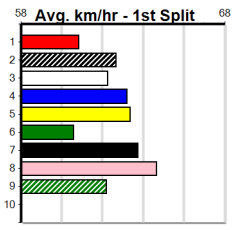

Sandown (SAP)

SPORTSBET HT2

Distance: 515m, Race Type: Mixed 6/7 Heat, Total Prizemoney: $3,340
1st: $2,230, 2nd: $690, 3rd: $345, 4th: $75

10

9:59PM
(VIC time)

Watchdog Tips: **0 0 0 0** Bet: **0**

Form	Box	Weight	Dist	Track	Date	Time	BON	Margin	1st/2nd (Time)	PIR	Checked	Comment	W/R	Split 1	S/P	Grade

1 MR. PRESIDENT [6]
BK D May-22 **ZIPPING GARTH** **DREAMY EYES**

Trainer: Christian Wilk (Tanjil South)

3rd	(4)	34.0	450	TRA	R8	17-Apr-24	25.25	25.09	2.50	LDR. KENNETH (25.09)	M/332	.	.	.	6.80	$8.00	X67
6th	(6)	33.4	510	SLE	R9	21-Apr-24	29.46	28.83	7.00	LENDELKE ROAD (29.00)	M/446	.	.	.	9.39	$18.30	RW
7th	(4)	34.0	460	WGL	R2	26-Apr-24	26.34	25.55	7.50	PONTING (25.84)	M/887	.	.	.	6.87	$64.20	X67
1st	(3)	34.0	450	TRA	R5	03-May-24	25.01	24.78	4.75	HERE'S TO LOUIE (25.34)	S/111	.	.	.	6.72	$2.30	RW

Owner(s): Eye Candy (SYN), C Wilk, K Gorman

Winning Boxes

1	2	3	4	5	6	7	8
1	1						
Prize Best							
Starts							
Trk/Dst							
APM							

2 QILIN BALE [7]
F B Jul-22 **FERAL FRANKY** **QUAIL BALE**

Trainer: Correy Grenfell (Anakie)

4th	(3)	30.5	460	GEL	R2	19-Apr-24	26.32	25.58	2.25	LCABAO OPAL (26.18)	M/432	.	.	.	6.78	$32.90	MH
2nd	(2)	30.3	460	GEL	R2	26-Apr-24	26.23	25.57	7.00	DISSHEVELED (25.76)	S/432	.	.	.	6.97	$3.80	M
1st	(4)	30.2	450	BAL	R2	29-Apr-24	25.74	25.50	5.50	LOAKLYN BALE (26.11)	S/311	.	.	.	6.88	$3.50	T3-M
2nd	(5)	30.1	410	HOR	R2	07-May-24	23.62	23.12	2.00	SHOW CAUSE (23.50)	S/44	.	.	.	10.66	$7.10	7

Owner(s): B Wheeler

Winning Boxes

1	2	3	4	5	6	7	8
			1				
Prize Best							
Starts							
Trk/Dst							
APM							

3 WHATEVER WILLOW [6]
BE B Feb-22 **MY REDEEMER** **WHATEVER I WANT**

Trainer: Matthew Marshall (Darley)

3rd	(2)	27.1	395	TRA	R1	03-Apr-24	22.73	22.16	2.50	LUXFORD (22.57)	M/443	.	.	.	3.89	$9.40	M
5th	(6)	26.8	400	WGL	R3	13-Apr-24	23.28	22.82	7.00	WEARING LEVIS (22.82)	M/65	.	.	.	8.85	$5.00	RW
1st	(5)	27.0	390	BAL	R1	21-Apr-24	22.78	22.23	2.25	LASTON RUINART (22.92)	Q/11	.	.	SW	8.59	$1.70	M
1st	(2)	26.7	450	BAL	R5	04-May-24	25.72	25.21	1.75	BOMB NEAVE (25.83)	M/121	.	.	.	6.67	$4.30	7

Owner(s): G Ebenezer

Winning Boxes

1	2	3	4	5	6	7	8
	1			1			
Prize Best							
Starts							
Trk/Dst							
APM							

4 HOT HAILEY [6]
BK B Jun-22 **ASTON DEE BEE** **MIA'S HAND**

Trainer: Donna Dean (Nyora)

1st	(4)	26.8	435	SLE	R4	24-Apr-24	25.29	24.60	1.00	JESSICA GEM (25.35)	M/111	.	.	.	5.37	$1.70	M
6th	(5)	26.8	395	TRA	R2	01-May-24	23.38	21.88	12.00	ABUNDANT LUMENS (22.59)	M/116	.	.	.	3.76	$12.90	7
3rd	(7)	26.6	435	SLE	R3	05-May-24	25.01	24.32	5.50	SODA HAWK (24.65)	M/255	.	.	.	5.27	$10.00	7
1st	(6)	26.3	400	WGL	R9	09-May-24	23.28	23.16	0.75	LASTON IMAGE (23.32)	M/12	.	.	.	8.56	$3.00	7

Owner(s): R Haines

Winning Boxes

1	2	3	4	5	6	7	8
			1		1		
Prize Best							
Starts							
Trk/Dst							
APM							

5 MAY SO DREAMING [6]
BD B Mar-21 **FERNANDO BALE** **IT'S A DREAM**

Trainer: Gail Saunders (Somerville)

1st	(1)	26.3	460	WGL	R4	18-Apr-24	26.22	26.19	0.75	LONG SLEEVES (26.26)	M/222	.	.	SW	6.67	$2.80	T3-7
6th	(1)	26.1	515	SAP	R4	21-Apr-24	30.58	29.30	13.00	DISHY DI (29.68)	Q/3246	.	.	.	5.16	$8.90	X67H
4th	(8)	26.2	515	SAP	R10	28-Apr-24	30.10	29.50	7.50	RAYA STAR (29.59)	M/3433	.	.	.	5.21	$61.30	6G
4th	(1)	26.4	460	WGL	R7	02-May-24	26.32	25.98	5.00	SMOOTH COLLINDA (25.98)	M/323	.	.	.	6.72	$3.60	T3-RW

Owner(s): SAUNDERS CLAN (SYN), D Saunders, B Saunders, W Saunders, G Saunders

Winning Boxes

1	2	3	4	5	6	7	8
2							
Prize Best							
Starts							
Trk/Dst							
APM