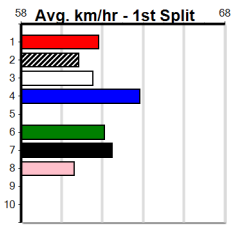

Sandown (SAP)

TOONGABBIE LODGE (0-2 WINS) (275+)

Distance: 595m, Race Type: Restricted Win, Total Prizemoney: $3,940
1st: $2,640, 2nd: $815, 3rd: $410, 4th: $75

3

7:32PM

(VIC time)

Watchdog Tips:

0 0 0 0

Bet:

Form	Box	Weight	Dist	Track	Date	Time	BON	Margin	1st/2nd (Time)	PIR	Checked	Comment	W/R	Split 1	S/P	Grade

1 BLAZING FRANKIE [M]																	Winning Boxes															
BK	D	Feb-22 FERAL FRANKY					WAR RUBY												1	2	3	4	5	6	7	8						
Trainer: Stephen Brincat (Albanvale)																	Prize Best Starts								$3,925.00							
5th	(3)	33.1	525	MEP	R3	10-Apr-24	31.03	29.82	11.00RECYCLED (30.29)		M/7776	.	.	.	5.35	$120.80	MH	NBT														
2nd	(5)	33.0	525	MEP	R2	17-Apr-24	30.81	29.95	1.00LSWINGING SINGH (30.75)		M/6544	.	.	.	5.40	$15.50	M	25-0-4-2														
2nd	(8)	33.4	595	SAP	R3	21-Apr-24	35.15	34.02	2.50LNO WAY PUNK (34.99)		M/4432	.	.	.	9.73	$4.20	RW	5-0-3-0														
2nd	(7)	33.2	595	SAP	R4	28-Apr-24	34.72	34.14	2.00LCASHING OUT (34.59)		M/3322	.	.	.	9.54	$6.40	RW	Trk/Dst APM $2993														
Owner(s): S Brincat																																

2 PRIMO TONIC [7]																	Winning Boxes															
WBK	D	Mar-22 MEPUNGA BLAZER					MAHJONG WORLD												1	2	3	4	5	6	7	8						
Trainer: David Condon (Devon Meadows)																	Prize Best Starts								$4,220.00							
4th	(4)	33.6	460	WGL	R2	13-Apr-24	26.30	25.95	5.50EMPTY YOUR MIND (25.95)		M/654	.	.	.	6.85	$12.10	M	NBT														
3rd	(4)	33.5	595	SAP	R3	21-Apr-24	35.29	34.02	4.50LNO WAY PUNK (34.99)		S/7654	.	.	.	9.89	$3.20	RW	15-1-1-5														
6th	(3)	33.3	660	BEN	R4	26-Apr-24	38.85	37.85	15.00FULL OF REGRETS (37.85)		M/3545	.	.	.	4.29	$42.60	RW	2-0-0-1														
1st	(3)	33.5	460	WGL	R3	09-May-24	26.72	26.35	3.00LJASPER'S JACKPOT (26.91)		S/632	.	.	.	6.85	$2.90	M	Trk/Dst APM $3491														
Owner(s): Passarelli Anastasio (SYN), N Passarelli, T Anastasio																																

3 MY SLICK RICK [6]																	Winning Boxes															
F	D	Nov-21 FERAL FRANKY					BELT UP LIBBA												1	2	3	4	5	6	7	8						
Trainer: Debra Cumes (Drouin West)																	Prize Best Starts								$5,010.00							
4th	(4)	33.4	435	SLE	R4	10-Apr-24	25.18	24.59	4.00BLUE OPAL ROCKS (24.91)		M/765	.	.	.	5.51	$26.70	6G	NBT														
4th	(2)	33.4	450	TRA	R8	17-Apr-24	25.32	25.09	3.5LDR. KENNETH (25.09)		M/754	.	.	.	6.89	$4.50	X67	22-2-1-3														
5th	(7)	33.6	460	WGL	R9	30-Apr-24	26.33	25.78	7.00LUMOUR NOT FACT (25.87)		S/666	.	.	.	6.85	$33.90	6G	2-0-0-1														
6th	(3)	33.4	510	SLE	R5	08-May-24	29.80	28.97	6.50LMAYBE EVEN YOU (29.36)		M/567	.	.	.	9.67	$19.80	X67	Trk/Dst APM $1602														
Owner(s): K Towt																																

4 FLYING ENVY [7]																	Winning Boxes															
BK	B	Jul-22 ASTON RUPEE					FLYING SMOOTH												1	2	3	4	5	6	7	8						
Trainer: Kim Erenshaw (Junction Village)																	Prize Best Starts								$3,995.00							
6th	(4)	29.6	525	MEA	R1	13-Apr-24	31.05	29.78	12.00RUSSIAN RACCOON (30.24)		M/5777	.	.	.	5.25	$3.30	7	FSH														
4th	(3)	29.9	460	WGL	R5	23-Apr-24	26.16	25.67	0.75LLILLY INTENTION (26.12)		M/555	.	.	.	6.71	$4.90	RWH	10-1-1-2														
3rd	(4)	29.3	525	MEA	R1	27-Apr-24	30.01	29.69	2.75LZIPPING KAI (29.82)		M/5333	.	.	.	5.21	$8.30	7	0-0-0-0														
5th	(4)	29.2	525	MEA	R1	04-May-24	30.88	29.61	14.00REITERATE (29.97)		M/6775	.	.	.	5.29	$9.40	X67	Trk/Dst APM $3142														
Owner(s): T Erenshaw																																

5 *** VACANT BOX ***																	Winning Boxes							
Trainer:																								
Owner(s):