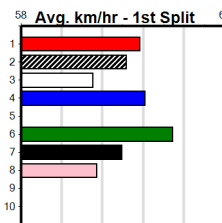

PHOTO MAN NOW @ STUD

Distance: 515m, Race Type: Grade 5, Total Prizemoney: $3,340
1st: $2,230, 2nd: $690, 3rd: $345, 4th: $75

Watchdog Tips: 0 0 0 0 Bet: .

Table with columns: Form, Box, Weight, Dist, Track, Date, Time, BON, Margin, 1st/2nd (Time), PIR, Checked, Comment, W/R, Split, S/P, Grade. Rows 1-10 contain race details for horses like OCTARE STRIDE, ZORBAS BALE, CATCH A RAINBOW, DREAM ON ALLAN, VACANT BOX, SIDEWINDER, DARTRIX BALE, KNIGHT CUDDLE, NO RESERVE, and NO RESERVE.

Winnings Boxes table for Race 1: Columns 1-8, Prize Best $8,060.00, Starts 32-5-3-2, Trk/Dst 3-0-0-0, APM $1005.

Winnings Boxes table for Race 2: Columns 1-8, Prize Best $6,085.00, Starts 12-3-2-1, Trk/Dst 0-0-0-0, APM $4625.

Winnings Boxes table for Race 3: Columns 1-8, Prize Best $4,240.00, Starts 16-3-0-1, Trk/Dst 0-0-0-0, APM $2176.

Winnings Boxes table for Race 4: Columns 1-8, Prize Best $8,145.00, Starts 30-4-3-7, Trk/Dst 0-0-0-0, APM $4457.

Winnings Boxes table for Race 6: Columns 1-8, Prize Best $7,675.00, Starts 33-5-5-3, Trk/Dst 1-0-0-0, APM $1799.

Winnings Boxes table for Race 7: Columns 1-8, Prize Best $11,460.00, Starts 39-7-2-3, Trk/Dst 1-1-0-0, APM $5799.

Winnings Boxes table for Race 8: Columns 1-8, Prize Best $6,795.00, Starts 38-3-2-6, Trk/Dst 10-0-1-3, APM $2741.