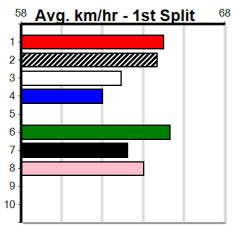

CHIHUAHUA CUP MAY 24

Distance: 515m, Race Type: Grade 5, Total Prizemoney: $3,340
1st: $2,230, 2nd: $690, 3rd: $345, 4th: $75

5

8:16PM

(VIC time)

Watchdog Tips:

0 0 0 0

Bet:

Form Box Weight Dist Track Date Time BON Margin 1st/2nd (Time) PIR Checked Comment W/R Split 1 S/P Grade

1 SAM'S MULLET [5]

WBK D Oct-21 FERNANDO BALE JEBRYNAH GREEN

Trainer: Darrell Saunders (Somerville)

3rd (5)	30.0	460	WGL	R9	16-Apr-24	26.33	25.63	6.50	ROCKIN' RHINO (25.88)	M/443	.	.	.	6.71	$16.60	5
4th (2)	29.8	515	SAP	R7	21-Apr-24	30.01	29.30	3.00	ROCKIN' RHINO (29.81)	M/6344	.	.	.	5.20	$11.80	5
2nd (4)	29.7	515	SAP	R11	28-Apr-24	30.16	29.50	0.75	NINETYMILE ROCKS (30.12)	M/3323	.	.	.	5.18	$5.10	5
5th (4)	29.3	515	SAN	R3	02-May-24	30.09	29.33	6.00	CRIMSON CANNON (29.67)	Q/5665	.	.	.	5.28	$39.20	5

Owner(s): SAUNDERS CLAN (SYN), D Saunders, B Saunders, W Saunders, G Saunders

Winning Boxes

1	2	3	4	5	6	7	8
1	2	3	4	5	6	7	8
1			1				1
Prize Best	$6,910.00						
Starts	30.15						
Trk/Dst	26-3-3-3						
APM	15-1-2-1						
	$3375						

2 SUPER TONE [5]

BK D Aug-21 SHIMA SHINE MEPUNGA MIDGET

Trainer: Murray Collyer (Coburg East)

7th (7)	34.3	600	MEA	R7	16-Mar-24	35.55	34.42	17.00	LEARLETTA BALE (34.42)	M/4777	.	.	W	9.12	$18.20	5
6th (1)	34.8	410	HOR	R9	19-Apr-24	23.66	23.40	4.00	MAXIMUM SHANAE (23.40)	M/66	.	.	W	10.82	$11.30	5
8th (1)	34.5	410	HOR	R11	23-Apr-24	23.80	23.26	7.00	GREEN FLASH (23.32)	M/87	.	.	.	10.91	$9.10	5
4th (3)	34.7	525	MEP	R7	08-May-24	30.93	29.86	12.00	TIGER NEWLY (30.10)	M/2334	.	.	.	5.22	$5.30	5

Owner(s): A Rippon

Winning Boxes

1	2	3	4	5	6	7	8
1	2	3	4	5	6	7	8
2			1				2
Prize Best	$15,485.00						
Starts	NBT						
Trk/Dst	33-5-4-1						
APM	1-0-0-0						
	$6308						

3 MISS SCOTCH LESS [5]

BK B Nov-20 HOOKED ON SCOTCH ZALL GOOD

Trainer: Maureen Brown (Loch)

2nd (1)	25.8	400	WGL	R10	11-Apr-24	22.92	22.60	4.00	BOURBON BARRELS (22.65)	Q/44	.	.	SW	8.61	$5.20	T3-5	
2=	(2)	26.4	460	WGL	R5	23-Apr-24	26.13	25.67	0.25	LILLY INTENTION (26.12)	M/444	.	.	.	6.66	$14.50	RWH
5th (1)	26.7	460	WGL	R5	30-Apr-24	26.49	25.78	8.00	LAERO RICcarton (25.93)	M/333	.	.	.	6.71	$14.20	RWF	
6th (3)	26.5	460	WGL	R5	07-May-24	26.75	26.07	4.50	LAZZLER (26.44)	M/677	.	.	.	6.75	$8.50	5	

Owner(s): M Brown

Winning Boxes

1	2	3	4	5	6	7	8
1	2	3	4	5	6	7	8
1			1				1
Prize Best	$16,065.00						
Starts	30.00						
Trk/Dst	35-4-9-7						
APM	5-1-1-1						
	$2170						

4 BOOT A DREAM [5]

BD D Feb-21 MY REDEEMER LITTLE SAMARA

Trainer: Arend Gringhuis (Ripplebrook)

1st (4)	35.7	460	WGL	R8	18-Apr-24	26.55	26.19	0.25	LASTUTE QUEEN (26.56)	S/875	.	.	.	6.77	$6.50	T3-5
2nd (5)	36.0	460	WGL	R8	25-Apr-24	26.26	26.05	0.50	MIGHTY HERCULES (26.24)	M/743	.	.	.	6.86	$14.60	5
2nd (2)	36.1	460	WGL	R7	30-Apr-24	26.18	25.78	2.00	LIR NATHAN (26.05)	M/555	.	.	.	6.72	$3.60	5
6th (3)	36.2	460	WGL	R6	07-May-24	26.40	26.07	2.00	TEDDY BOX (26.27)	M/866	.	.	.	6.81	$11.00	5

Owner(s): A Gringhuis

Winning Boxes

1	2	3	4	5	6	7	8
1	2	3	4	5	6	7	8
4			1	3		2	1
Prize Best	$23,515.00						
Starts	30.22						
Trk/Dst	66-11-7-6						
APM	8-1-1-1						
	$6960						

5 *** VACANT BOX ***

Trainer:
Owner(s):

Winning Boxes

1	2	3	4	5	6	7	8
1	2	3	4	5	6	7	8
2	1	1			1		
Prize Best	$43,442.86						
Starts	29.77						
Trk/Dst	57-5-7-13						
APM	11-1-1-2						
	$2521