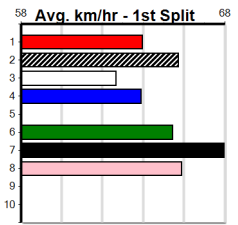

7
8:59PM
(VIC time)

Watchdog Tips: 0 0 0 0 Bet: .