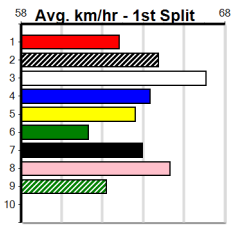

SPORTSBET HT1

Distance: 515m, Race Type: Mixed 6/7 Heat, Total Prizemoney: $3,340
1st: $2,230, 2nd: $690, 3rd: $345, 4th: $75

9
9:39PM
(VIC time)

Watchdog Tips: **0 0 0 0** Bet: **0**

Form Box Weight Dist Track Date Time BON Margin 1st/2nd (Time) PIR Checked Comment W/R Split 1 S/P Grade

1 MAYAN CHIEF [7] BIKs													Winning Boxes							
BK	D	Nov-21	SENNACHIE	BUSY BELLA									1	2	3	4	5	6	7	8
Trainer: Danny Cortese (Devon Meadows)													Prize Best $2,255.00							
ST (-)	30.3	515	SAP	21-Apr-24	29.84		7.50	Trial	Cleared	M/34		4of4							1	
3rd (4)	30.1	515	SAP	R9 28-Apr-24	30.08	29.50	4.00	RUBEN RHODE (29.81)	M/4333				5.27	$9.50					7	
5th (7)	30.0	450	BAL	R2 02-May-24	25.78	25.09	8.50	BLISTERED EARTH (25.22)	M/887				6.88	$79.90					7	
ST (-)	29.7	400	WGL	09-May-24	23.78		0.25	Trial	Not Cleared	M/22		2of4							ST	
Owner(s): T Cortese													Trk/Dst APM 11-1-1-2 2-0-0-1 $727							

2 LOVELY LAINEY [6]													Winning Boxes							
BK	B	Jun-22	ASTON DEE BEE	MIA'S HAND									1	2	3	4	5	6	7	8
Trainer: Donna Dean (Nyora)													Prize Best $4,445.00							
4th (8)	27.4	515	SAP	R4 21-Apr-24	30.27	29.30	8.50	LDISHY DI (29.68)	M/2333				5.14	$14.70					2	
8th (4)	27.6	515	SAN	R9 25-Apr-24	30.81	29.24	15.00	SCREECHING (29.78)	M/4467				5.28	$28.10					7	
3rd (8)	27.4	515	SAN	R2 02-May-24	30.07	29.33	11.00	ZIPPING KAI (29.33)	M/2222				5.14	$46.40					6	
4th (7)	27.3	510	SLE	R5 08-May-24	29.73	28.97	5.50	MAYBE EVEN YOU (29.36)	S/223				9.53	$6.20					6	
Owner(s): R Haines													Trk/Dst APM 10-2-2-2 4-0-0-1 $3733							

3 PAW LARRY (NSW)[7]													Winning Boxes							
WF	D	Aug-22	FERNANDO BALE	XAMIRA BALE									1	2	3	4	5	6	7	8
Trainer: Samantha Grenfell (Anakie)													Prize Best $1,680.00							
1st (1)	28.8	410	HOR	R1 07-May-24	23.70	23.12	1.25	PAW MARVEL (23.78)	Q/11			SW		10.50	$5.80					M
Owner(s): B Wheeler													Trk/Dst APM 1-1-0-0 0-0-0-0 $1680							

4 BAKIS BALE (NSW)[7]													Winning Boxes							
RBD	D	Apr-22	CHRISTO BALE	DYNA ROMY									1	2	3	4	5	6	7	8
Trainer: Corey Grenfell (Anakie)													Prize Best $3,730.00							
ST (-)	33.9	400	GEL	02-Apr-24	23.04		9.50	Trial	Cleared	M/33		3of6							ST	
2nd (4)	33.9	400	GEL	R11 09-Apr-24	22.68	22.46	0.75	LSHAKA GOES BANG (22.64)	M/22				8.63	$2.10					6	
2nd (2)	34.5	460	GEL	R7 30-Apr-24	26.42	26.21	1.00	MEPUNGA RILEY (26.35)	M/322				6.79	$2.20					6	
6th (6)	34.8	460	GEL	R5 07-May-24	26.29	25.79	7.50	LBARTY CROUCH (25.79)	M/665				6.74	$3.80					6	
Owner(s): B Wheeler													Trk/Dst APM 12-1-2-3 2-0-0-1 $2430							

5 STAR BRIE [7]													Winning Boxes							
BK	B	Sep-21	ASTON DEE BEE	DOLLY MAC									1	2	3	4	5	6	7	8
Trainer: Simon Payne (Toolern Vale)													Prize Best $4,885.00							
3rd (5)	26.5	525	MEP	R3 10-Apr-24	30.71	29.82	6.00	RECYCLED (30.29)	Q/2433				5.21	$8.50					MH	
6th (6)	27.1	450	BAL	R2 17-Apr-24	26.54	25.13	14.00	LENZO ENVY (25.59)	Q/455				6.91	$3.00					M	
2nd (6)	27.3	450	BAL	R3 22-Apr-24	25.92	25.46	0.05	LLYON BALE (25.91)	Q/222				6.82	$3.00					T3-M	
1st (8)	26.7	515	SAP	R1 05-May-24	30.16	29.71	0.50	LSTAPLETON (30.19)	M/1222				5.23	$4.20					M	
Owner(s): PAYDHOFF (SYN), W Saathoff, S Payne													Trk/Dst APM 14-1-4-3 1-1-0-0 $4173