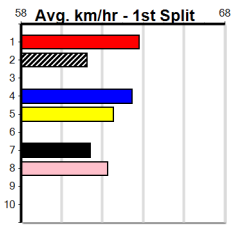

2

7:11PM

(VIC time)

Watchdog Tips:

0 0 0 0

Bet: