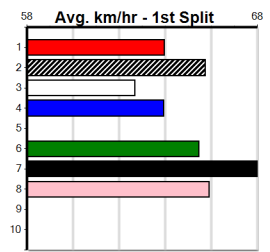

7

8:59PM

(VIC time)

Distance: 515m, Race Type: Grade 5, Total Prizemoney: $3,340
1st: $2,230, 2nd: $690, 3rd: $345, 4th: $75

Watchdog Tips:

Bet:

Table with columns: Form Box, Wgt, Dist, Track, Date, Time, BON, Margin, 1st/2nd (Time), PIR, Checked, Comment, W/R, Split 1, S/P, Grade

WILLA BALE (NSW)[5]
BK Bitch Apr-21
Sire: DYNA VILLA Dam: QUAIL BALE
Trainer: Correy Grenfell (Anakie)
Winning Distances: < 300m (0) 300 - 399m (0) 400 - 499m (1) 500 - 599m (5) 600 - 699m (0) > 700m (0)
Winning Weights: 27.1(1) 27.5(1) 27.6(1) 27.7(1) 27.9(1) 28.5(1)
Race results table with columns: Rank, Wgt, Dist, MEA, R, Date, Time, Margin, Sire, Dam, PIR, Checked, Comment, W/R, Split 1, S/P, Grade, Prize, Best Starts, Trk/Dts, APM

POHOLKE [5]
RF Dog Feb-22
Sire: FERNANDO BALE Dam: VAN NINDI
Trainer: Paul Abela (Parwan)
Winning Distances: < 300m (0) 300 - 399m (0) 400 - 499m (3) 500 - 599m (1) 600 - 699m (0) > 700m (0)
Winning Weights: 29.1(1) 29.7(1) 29.8(1) 30.6(1)
Race results table with columns: Rank, Wgt, Dist, MEA, R, Date, Time, Margin, Sire, Dam, PIR, Checked, Comment, W/R, Split 1, S/P, Grade, Prize, Best Starts, Trk/Dts, APM

STEELE JAKIT (NSW)[5]
BE Dog Oct-20
Sire: GOOD ODDS HARADA Dam: BOOK OF LUCK
Trainer: Andrew Wood (Nambrok)
Winning Distances: < 300m (0) 300 - 399m (2) 400 - 499m (2) 500 - 599m (0) 600 - 699m (0) > 700m (0)
Winning Weights: 32.3(1) 32.4(2) 32.5(1)
Race results table with columns: Rank, Wgt, Dist, MEA, R, Date, Time, Margin, Sire, Dam, PIR, Checked, Comment, W/R, Split 1, S/P, Grade, Prize, Best Starts, Trk/Dts, APM

SCARLETT'S WISH [5] Biks
BK Bitch May-21
Sire: HOOKSY Dam: LEAVE ME OUT
Trainer: Les Weeks (Tyabb)
Winning Distances: < 300m (0) 300 - 399m (1) 400 - 499m (3) 500 - 599m (1) 600 - 699m (0) > 700m (0)
Winning Weights: 29.8(1) 29.9(1) 30.1(1) 30.2(1) 30.6(1)
Race results table with columns: Rank, Wgt, Dist, MEA, R, Date, Time, Margin, Sire, Dam, PIR, Checked, Comment, W/R, Split 1, S/P, Grade, Prize, Best Starts, Trk/Dts, APM

*** VACANT BOX ***
Owner(s):
Sire: Dam:
Trainer:
Winning Distances: < 300m (0) 300 - 399m (0) 400 - 499m (0) 500 - 599m (0) 600 - 699m (0) > 700m (0)
Winning Weights:
Box History

1

2

3

4

5