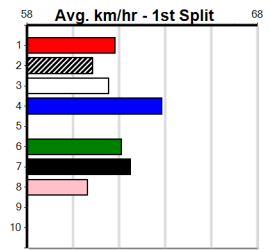

**9**

\*\*\* NO RESERVE \*\*\*

Owner(s): Sire: Dam: Trainer:

Winning Distances: < 300m (0) 300 - 399m (0) 400 - 499m (0) 500 - 599m (0) 600 - 699m (0) > 700m (0)

Winning Weights: Box History

**10**

\*\*\* NO RESERVE \*\*\*

Owner(s): Sire: Dam: Trainer:

Winning Distances: < 300m (0) 300 - 399m (0) 400 - 499m (0) 500 - 599m (0) 600 - 699m (0) > 700m (0)

Winning Weights: Box History

TOONGABBIE LODGE (0-2 WINS) (275+)

Distance: 595m, Race Type: Restricted Win, Total Prizemoney: \$3,940
1st: \$2,640, 2nd: \$815, 3rd: \$410, 4th: \$75