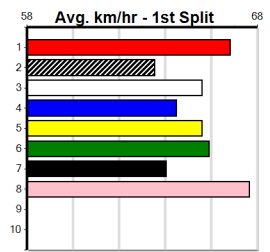

GREYHOUND ADOPTION PROGRAM

8

9:19PM

(VIC time)

Distance: 595m, Race Type: Mixed 4/5, Total Prizemoney: $4,445
1st: $2,990, 2nd: $920, 3rd: $460, 4th: $75

Watchdog Tips: ☐ ☐ ☐ ☐ ☐

Bet: ☐

1

DOTTY'S GIFT [4]
BK Bitch Dec-20 Sire: BELLA INFRARED Dam: AMELIA CHRISTA Trainer: Robin Moore (Devon Meadows)
Owner(s): R Moore
Winning Distances: < 300m (0) 300 - 399m (0) 400 - 499m (1) 500 - 599m (5) 600 - 699m (5) > 700m (0)
Winning Weights: 27.3(3) 27.4(2) 27.7(1) 27.8(3) 28.0(1) 28.1(1)

Pl	Box	Dist	Wgt	Track	Date	Time	BON	Margin	1st/2nd (Time)	PIR	Checked	Comment	WR	Split 1	S/P	Grade
5th	(5)	27.5	525	MEA	R8	27-Jan-24	30.60	29.94	9.50L LAUNCH CODE (29.94)	M/8865	.	.	.	5.37	$57.50	FFA
4th	(5)	27.4	525	MEA	R7	03-Feb-24	30.41	29.70	11.00 HECTOR FAWLEY (29.70)	M/3554	.	.	.	5.18	$62.40	X45
6th	(1)	27.7	525	MEA	R4	02-Mar-24	30.44	29.67	7.00L ZIPPING GRYLLIS (29.95)	M/3576	.	.	.	5.12	$20.50	5
6th	(6)	27.8	595	SAN	R7	07-Mar-24	34.77	34.33	4.00L ASTON MICHIGAN (34.50)	M/8877	.	.	.	9.63	$10.00	5
3rd	(4)	27.5	515	SAP	R4	31-Mar-24	29.97	29.79	2.25L SUNNYSIDE JO (29.82)	S/4433	.	.	.	5.26	$8.60	X45
2nd	(2)	28.0	600	MEA	R10	06-Apr-24	34.63	34.61	0.50L HELLO PA (34.61)	Q/4333	.	.	.	9.26	$12.20	5
5th	(2)	27.7	520	WPK	R2	27-Apr-24	30.56	29.35	10.00 BIG THUNDER (29.88)	226	226	.	.	5.53	$11.00	5
1st	(1)	27.7	600	MEA	R4	04-May-24	34.64	34.64	1.00L GARRY STUN ON (34.70)	M/1111	.	.	.	8.99	$8.40	X45

Last 3 wins NOT included above

1st	(6)	27.3	525	MEA	R7	19-Aug-23	30.13	29.91	1.5L BINNY DOO (30.22)	M/1111	.	.	.	5.15	$5.90	5
1st	(3)	27.8	600	MEA	R7	28-Oct-23	34.76	34.56	4.50L LEARNED LESSON (35.07)	Q/2211	.	.	.	9.13	$2.30	5
1st	(2)	27.3	595	SAP	R8	07-Jan-24	34.87	34.81	1.5L LOUIE (34.97)	M/4111	.	SW	.	9.42	$2.10	5

Box History

Bx	1st	2nd	3rd	4th	5th	6th	7th	8th
1	1	2	1	1	1	1	1	1
2	4	1	2	1	2			1
3	2	1			2	1	1	
4	2		3		1	1		
5				1	3			1
6	1		1	1	1	2		
7	1	2	1					
8		2		3	2	3		

Prize Best Starts Trk/Dts APM: $68312.50, 34.33(2)-1/11/22, 58-11-8-7, 14-3-5-0, 15860