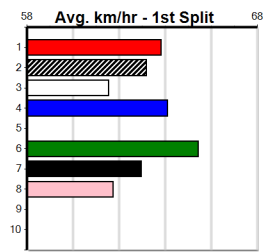

PHOTO MAN NOW @ STUD

Distance: 515m, Race Type: Grade 5, Total Prizemoney: $3,340
1st: $2,230, 2nd: $690, 3rd: $345, 4th: $75

Watchdog Tips:

Bet:

Form Box Wgt Dist Track Date Time BON Margin 1st/2nd (Time) PIR Checked Comment W/R Split 1 S/P Grade

OCTARE STRIDE [5] BEFW Bitch Jul-20 Sire: AUSSIE INFRARED Dam: SAW BLAZE Trainer: Stavros Kipirtidis (Cranbourne So)
Owner(s): S Kipirtidis
Winning Distances: < 300m (0) 300 - 399m (1) 400 - 499m (4) 500 - 599m (0) 600 - 699m (0) > 700m (0)
Winning Weights: 27.4(1) 27.6(2) 27.7(1) 28.0(1)
Race results table with columns: Rank, Wgt, Dist, Track, Date, Time, BON, Margin, 1st/2nd (Time), PIR, Checked, Comment, W/R, Split 1, S/P, Grade.

Box History table for OCTARE STRIDE [5] with columns: Bx, 1st, 2nd, 3rd, 4th, 5th, 6th, 7th, 8th. Includes Prize Best Starts, Trk/Dts, APM.

ZORBAS BALE (NSW)[5] DKDB Dog Apr-22 Sire: CHRISTO BALE Dam: DYNA ROMY Trainer: Correy Grenfell (Anakie)
Owner(s): B Wheeler
Winning Distances: < 300m (0) 300 - 399m (1) 400 - 499m (1) 500 - 599m (1) 600 - 699m (0) > 700m (0)
Winning Weights: 34.2(2) 35.4(1)
Race results table with columns: Rank, Wgt, Dist, Track, Date, Time, BON, Margin, 1st/2nd (Time), PIR, Checked, Comment, W/R, Split 1, S/P, Grade.

Box History table for ZORBAS BALE (NSW)[5] with columns: Bx, 1st, 2nd, 3rd, 4th, 5th, 6th, 7th, 8th. Includes Prize Best Starts, Trk/Dts, APM.

CATCH A RAINBOW [5] BK Bitch Nov-21 Sire: GET IT GIZMO Dam: MISS FIREBIRD Trainer: Cheryl Pirani (Boronia)
Owner(s): C Pirani
Winning Distances: < 300m (0) 300 - 399m (0) 400 - 499m (3) 500 - 599m (0) 600 - 699m (0) > 700m (0)
Winning Weights: 28.2(1) 28.3(1) 28.5(1)
Race results table with columns: Rank, Wgt, Dist, Track, Date, Time, BON, Margin, 1st/2nd (Time), PIR, Checked, Comment, W/R, Split 1, S/P, Grade.

Box History table for CATCH A RAINBOW [5] with columns: Bx, 1st, 2nd, 3rd, 4th, 5th, 6th, 7th, 8th. Includes Prize Best Starts, Trk/Dts, APM.

DREAM ON ALLAN [5] BKW Dog Dec-21 Sire: MY REDEEMER Dam: AVA'S DREAM Trainer: Arend Gringhuis (Ripplebrook)
Owner(s): A Gringhuis
Winning Distances: < 300m (0) 300 - 399m (1) 400 - 499m (3) 500 - 599m (0) 600 - 699m (0) > 700m (0)
Winning Weights: 31.1(1) 31.5(2) 31.6(1)
Race results table with columns: Rank, Wgt, Dist, Track, Date, Time, BON, Margin, 1st/2nd (Time), PIR, Checked, Comment, W/R, Split 1, S/P, Grade.

Box History table for DREAM ON ALLAN [5] with columns: Bx, 1st, 2nd, 3rd, 4th, 5th, 6th, 7th, 8th. Includes Prize Best Starts, Trk/Dts, APM.

*** VACANT BOX *** Sire: Dam: Trainer:
Owner(s):
Winning Distances: < 300m (0) 300 - 399m (0) 400 - 499m (0) 500 - 599m (0) 600 - 699m (0) > 700m (0)
Winning Weights:
Box History

5