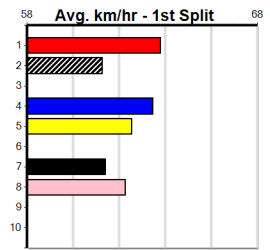

### Sandown

**TRACK INFO**  
 Track Circumference: 443m  
 Inside Top Turn: 92m  
 Track Width: 7.6m  
 Radius Home Turn: 52m

2

7:11PM

(VIC time)

Distance: 515m, Race Type: Maiden, Total Prizemoney: \$2,860  
1st: \$1,900, 2nd: \$590, 3rd: \$295, 4th: \$75