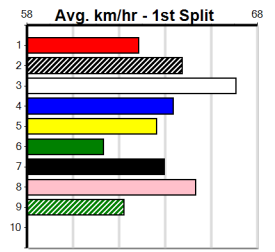

9

9:39PM

(VIC time)

Distance: 515m, Race Type: Mixed 6/7 Heat, Total Prizemoney: $3,340
1st: $2,230, 2nd: $690, 3rd: $345, 4th: $75

Watchdog Tips:

Bet:

Form Box Wgt Dist Track Date Time BON Margin 1st/2nd (Time) PIR Checked Comment W/R Split 1 S/P Grade

MAYAN CHIEF [7] Biks
BK Dog Nov-21 Sire: SENNACHIE Dam: BUSY BELLA
Owner(s): T Cortese
Trainer: Danny Cortese (Devon Meadows)
Winning Distances: < 300m (0) 300 - 399m (0) 400 - 499m (1) 500 - 599m (0) 600 - 699m (0) > 700m (0)
Winning Weights: 31.0(1)
Box History table and Prize Best Starts Trk/Dts APM summary.

LOVELY LAINEY [6]
BK Bitch Jun-22 Sire: ASTON DEE BEE Dam: MIA'S HAND
Owner(s): R Haines
Trainer: Donna Dean (Nyora)
Winning Distances: < 300m (0) 300 - 399m (1) 400 - 499m (1) 500 - 599m (0) 600 - 699m (0) > 700m (0)
Winning Weights: 26.6(1) 27.2(1)
Box History table and Prize Best Starts Trk/Dts APM summary.

PAW LARRY (NSW)[7]
WF Dog Aug-22 Sire: FERNANDO BALE Dam: XAMIRA BALE
Owner(s): B Wheeler
Trainer: Samantha Grenfell (Anakie)
Winning Distances: < 300m (0) 300 - 399m (0) 400 - 499m (1) 500 - 599m (0) 600 - 699m (0) > 700m (0)
Winning Weights: 28.8(1)
Box History table and Prize Best Starts Trk/Dts APM summary.

BAKIS BALE (NSW)[7]
RBD Dog Apr-22 Sire: CHRISTO BALE Dam: DYNA ROMY
Owner(s): B Wheeler
Trainer: Correy Grenfell (Anakie)
Winning Distances: < 300m (0) 300 - 399m (0) 400 - 499m (1) 500 - 599m (0) 600 - 699m (0) > 700m (0)
Winning Weights: 34.4(1)
Box History table and Prize Best Starts Trk/Dts APM summary.

STAR BRIE [7]
BK Bitch Sep-21 Sire: ASTON DEE BEE Dam: DOLLY MAC
Owner(s): PAYDHOFF (SYN), W Saathoff, S Payne
Trainer: Simon Payne (Toolern Vale)
Winning Distances: < 300m (0) 300 - 399m (0) 400 - 499m (0) 500 - 599m (1) 600 - 699m (0) > 700m (0)
Winning Weights: 26.7(1)
Box History table and Prize Best Starts Trk/Dts APM summary.

1

2

3

4

5