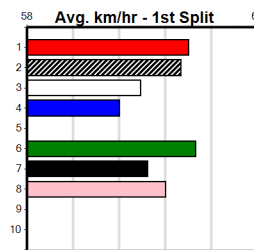

5

8:16PM

(VIC time)

Distance: 515m, Race Type: Grade 5, Total Prizemoney: $3,340
1st: $2,230, 2nd: $690, 3rd: $345, 4th: $75

Watchdog Tips: [ ] [ ] [ ] [ ] Bet: [ ]

Form Box Wgt Dist Track Date Time BON Margin 1st/2nd (Time) PIR Checked Comment WR Split 1 S/P Grade
SAM'S MULLET [5]
WBK Dog Oct-21 Sire: FERNANDO BALE Dam: JEBRYNAH GREEN
Owner(s): SAUNDERS CLAN (SYN), D Saunders, B Saunders, W Saunders, G Saunders
Trainer: Darrell Saunders (Somerville)
Winning Distances: < 300m (0) 300 - 399m (0) 400 - 499m (2) 500 - 599m (1) 600 - 699m (0) > 700m (0)
Winning Weights: 28.9(1) 29.7(1) 30.4(1)
1st (1) 29.7 460 WGL R7 21-Mar-24 26.18 25.93 4.00L LAMIA DOMINIQUE (26.45) M/111 . . . 6.62 $3.30 6G
6th (6) 29.8 515 SAN R11 28-Mar-24 30.20 29.45 11.00 FERNANDO GOMEZ (29.46) M/5556 . . . 5.34 $24.90 5
5th (2) 29.7 515 SAN R12 04-Apr-24 30.16 29.15 6.50L ASTON MASSIMO (29.71) Q/3344 . . . 5.20 $8.40 5
6th (5) 29.7 515 SAN R12 11-Apr-24 30.20 29.45 7.00L BATTLE OF WILL (29.73) Q/4667 . . . 5.21 $43.50 5
3rd (5) 30.0 460 WGL R9 16-Apr-24 26.33 25.63 6.50L ROCKIN' RHINO (25.88) M/443 . . . 6.71 $16.60 5
4th (2) 29.8 515 SAP R7 21-Apr-24 30.01 29.30 3.00L ROCKIN' RHINO (29.81) M/6344 . . . 5.20 $11.80 5
2nd (4) 29.7 515 SAP R11 28-Apr-24 30.16 29.50 0.75L NINETYMILE ROCKS (30.12) M/3323 . . . 5.18 $5.10 5
5th (4) 29.3 515 SAN R3 02-May-24 30.09 29.33 6.00L CRIMSON CANNON (29.67) Q/5665 . . . 5.28 $39.20 5
Last 3 wins NOT included above
1st (7) 28.9 515 SAP R2 27-Aug-23 30.15 29.64 3.5L ULTIMATE JEWEL (30.39) M/1111 . . . 5.20 $4.10 M
1st (4) 30.4 400 WGL R9 22-Feb-24 22.93 22.69 0.50L JAYVILLE STELLA (22.95) Q/11 . . . 8.36 $2.20 7

BK Dog Aug-21 Sire: SHIMA SHINE Dam: MEPUNGA MIDGET
Owner(s): A Rippon
Trainer: Murray Collyer (Coburg East)
Winning Distances: < 300m (0) 300 - 399m (2) 400 - 499m (2) 500 - 599m (1) 600 - 699m (0) > 700m (0)
Winning Weights: 33.3(1) 33.8(2) 34.3(1) 34.8(1)
7th (8) 34.4 485 HOR R6 20-Feb-24 27.66 27.03 8.00L ASTON NERO (27.13) M/566 . . . 6.72 $28.10 SF
6th (3) 34.4 410 HOR R6 27-Feb-24 23.62 23.07 5.50L JUST WANT PIZZA (23.27) M/88 . . . 10.87 $8.90 5
4th (1) 34.2 410 HOR R10 05-Mar-24 23.36 22.89 6.00L MISS HAZEL (22.95) M/55 . . . 10.63 $10.40 5
1st (8) 34.3 525 MEA R10 09-Mar-24 30.24 29.67 3.00L GOOD CHAT WISPY (30.44) M/2211 . . . 5.22 $4.50 5
7th (7) 34.3 600 MEA R7 16-Mar-24 35.55 34.42 17.00 EARLETTA BALE (34.42) M/4777 . . . W 9.12 $18.20 5
6th (1) 34.8 410 HOR R9 19-Apr-24 23.66 23.40 4.00L MAXIMUM SHANAE (23.40) M/66 . . . W 10.82 $11.30 5
8th (1) 34.5 410 HOR R11 23-Apr-24 23.80 23.26 7.00L GREEN FLASH (23.32) M/87 . . . 10.91 $9.10 5
4th (3) 34.7 525 MEP R7 08-May-24 30.93 29.86 12.00 TIGER NEWLY (30.10) M/2334 . . . 5.22 $5.30 5
Last 3 wins NOT included above
1st (4) 33.8 390 BAL R3 12-Aug-23 22.11 22.11 8.50L MISS VERDANSKY (22.69) Q/11 . . . 8.36 $2.60 7
1st (2) 33.8 390 WBL R3 24-Aug-23 21.99 21.79 1.75L CLISTEN (22.11) M/11 . . . 8.51 $2.10 6G
1st (8) 34.8 450 BAL R8 21-Oct-23 25.68 25.68 2.00L GODE CRACKER (25.81) M/322 . . . 6.83 $3.90 5