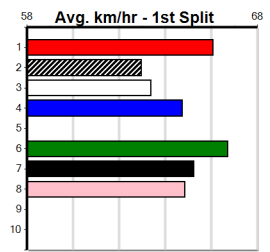

SANDOWN BUFFET EVERY THURSDAY IN MAY

6

8:39PM

(VIC time)

Distance: 515m, Race Type: Grade 5, Total Prizemoney: $3,340
1st: $2,230, 2nd: $690, 3rd: $345, 4th: $75

Watchdog Tips:

Bet:

Form Box	Wgt	Dist	Track	Date	Time	BON	Margin	1st/2nd (Time)	PIR	Checked	Comment	WR	Split 1	S/P	Grade

1 CANYA CHARISMA (NSW)[5]

BK Dog Apr-21 Sire: BARCIA BALE Dam: OPTICAL
Owner(s): Lalli Maynard (SYN), T Maynard, N Lalli
Trainer: Jessica Hopkins (Junction Village)
Winning Distances: < 300m (0) 300 - 399m (2) 400 - 499m (6) 500 - 599m (0) 600 - 699m (0) > 700m (0)
Winning Weights: 31.0(2) 31.2(2) 31.4(1) 31.5(1) 31.9(2)

Box	1st	2nd	3rd	4th	5th	6th	7th	8th
1			1		1			
2								
3				1				
4	1	1						
5	5				1			
6		1						
7	1					1		
8	1		1					

Last 3 wins NOT included above

1st (5) 31.9 350 HVL R3 24-Sep-23 19.54 19.03 1.00L RULING MONARCH (19.60) M/3 . . . 6.58 $7.00 X67H
1st (7) 31.5 425 BEN R4 04-Nov-23 23.83 23.81 2.75L HOCUS POCUS (24.01) M/111 . . . 6.47 $4.60 X67
1st (5) 31.2 425 BEN R7 08-Dec-23 23.70 23.67 4.00L WALTER AVENUE (23.97) M/111 . . . 6.49 $2.50 5

Prize Best Starts Trk/Dts APM: $18915.00 FSH 17-8-2-3 0-0-0-0 10845

2 WHO [5]

BK Dog Apr-21 Sire: MY BRO FABIO Dam: LASER BLUE
Owner(s): N Lavelle
Trainer: Kerry Houlahan (Lang Lang)
Winning Distances: < 300m (0) 300 - 399m (1) 400 - 499m (6) 500 - 599m (0) 600 - 699m (0) > 700m (0)
Winning Weights: 35.1(1) 35.2(1) 35.3(3) 35.4(2)

Box	1st	2nd	3rd	4th	5th	6th	7th	8th
1	1		2	1				2
2	1			1				
3	2		1		1			1
4	4	1			1	1	2	1
5			1		1	1	1	2
6	1	1				3	1	1
7	1	1		1	1			2
8	1			1	1			2

Last 3 wins NOT included above

1st (1) 35.4 400 WGL R10 16-Nov-23 23.12 22.79 1.00L MISS DAICOS (23.18) M/52 . . . 8.67 $3.20 6G
1st (8) 35.3 400 WGL R8 11-Jan-24 22.45 22.45 6.00L EASILY AMUSED (22.85) M/11 . . . 8.37 $13.10 5
1st (7) 35.4 435 SLE R6 29-Feb-24 25.07 24.72 0.25L GERRY'S GIFT (25.08) M/332 . . . SW . 5.38 $6.90 5

Prize Best Starts Trk/Dts APM: $10645.00 NBT 44-7-3-5 1-0-0-0 6090

3 HIGH FLUX (NSW)[5]

RBD Bitch Dec-20 Sire: KINLOCH BRAE Dam: BIG BUTTERS
Owner(s): B Wilson
Trainer: Kelvin Iles (Longwarry)
Winning Distances: < 300m (0) 300 - 399m (1) 400 - 499m (1) 500 - 599m (4) 600 - 699m (0) > 700m (0)
Winning Weights: 25.7(2) 25.9(2) 26.0(1) 26.4(1)

Box	1st	2nd	3rd	4th	5th	6th	7th	8th
1			2	1				
2	1		1	2	2			
3				1	1			1
4	2		1		1	1		1
5		1						
6	1			1		3		1
7	1	1			1			1
8	1	1						

Last 3 wins NOT included above

1st (4) 26.4 410 HOR R1 20-Jan-23 23.23 23.07 4.25L REBEL'S SPARK (23.51) M/11 . . . SW . 10.42 $5.80 M
1st (2) 25.9 375 BHL R11 07-May-23 22.20 21.97 8.00L SHIFTY AND SHADY (22.76) . . . $5.00 5
1st (7) 25.7 525 BHL R5 15-Oct-23 30.77 30.72 11.00 SEASONAL (31.55) . . . $4.60 XM5

Prize Best Starts Trk/Dts APM: $14670.00 FSH 33-6-5-2 0-0-0-0 5590