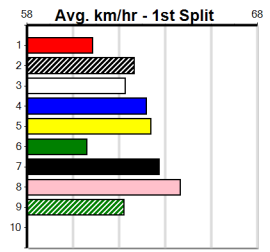

**Winning Weights:**

**Box History**

10

9:59PM

(VIC time)

Distance: 515m, Race Type: Mixed 6/7 Heat, Total Prizemoney: \$3,340
1st: \$2,230, 2nd: \$690, 3rd: \$345, 4th: \$75

Watchdog Tips:

Bet: