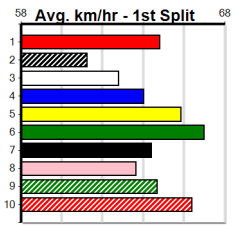

# RICH RIVER BECOME A MEMBER

Distance: 390m, Race Type: Grade 5, Total Prizemoney: \$2,925  
1st: \$1,950, 2nd: \$600, 3rd: \$300, 4th: \$75