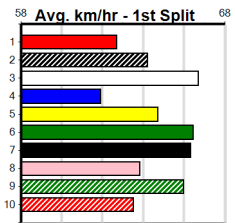

SHEPP CITY FENCING

Distance: 390m, Race Type: Grade 5, Total Prizemoney: $2,925
1st: $1,950, 2nd: $600, 3rd: $300, 4th: $75

Watchdog Tips: **0 0 0 0** Bet: **0**