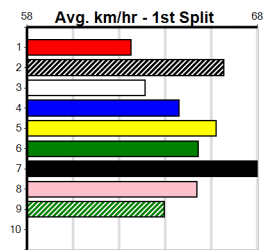

SPORTSBET HT1 (1-4 WINS)

Distance: 450m, Race Type: Restricted Win Heat, Total Prizemoney: $2,925
1st: $1,950, 2nd: $600, 3rd: $300, 4th: $75

Watchdog Tips:

Bet:

Form Box	Wgt	Dist	Track	Date	Time	BON	Margin	1st/2nd (Time)	PIR	Checked	Comment	WR	Split 1	S/P	Grade

ON SONG ICE [5]

BK Dog Jul-22 **Sire: BEAST UNLEASHED** **Dam: JOE'S DOLLY**

Owner(s): Fluffy Side Up (SYN), A Onley, P Onley

Trainer: Benjamin Magri (Avalon)

Winning Distances: < 300m (0) 300 - 399m (0) 400 - 499m (3) 500 - 599m (0) 600 - 699m (0) > 700m (0)

Winning Weights: 31.8(1) 32.0(1) 32.2(1)

1st (3)	32.2	400	GEL	R2	22-Mar-24	22.96	22.53	1.75L YASH BALE (23.07)	M/31				8.73	$9.80	M
3rd (4)	32.1	400	GEL	R9	29-Mar-24	23.14	22.41	4.75L MYRNIONG STITCH (22.81)	S/64				8.78	$13.90	X67
4th (4)	31.7	390	BAL	R2	03-Apr-24	22.31	21.97	3.75L FAST LOVE (22.05)	M/56				8.64	$25.60	X67
4th (8)	32.0	450	BAL	R10	10-Apr-24	25.81	25.17	5.50L HADWIN BALE (25.44)	S/555				6.82	$6.00	X67H
1st (2)	31.8	485	HOR	R3	23-Apr-24	27.40	27.27	2.75L JAYA BALE (27.59)	Q/111				6.66	$5.80	X67H
2nd (5)	31.4	485	HOR	R5	30-Apr-24	27.52	27.42	1.5L PASSING (27.42)	M/322				6.62	$4.50	X67F
5th (4)	31.7	485	HOR	R4	07-May-24	27.74	27.15	8.50L TAMMY MCIVOR (27.15)	M/754				6.94	$2.20	X67
1st (4)	32.0	485	HOR	R10	14-May-24	27.56	27.09	7.00L WEBLEC WHISTLER (28.03)	Q/111		SW		6.74	$1.50	RW

Last 3 wins NOT included above

Box History

Bx	1st	2nd	3rd	4th	5th	6th	7th	8th
1								
2	1							
3	1							
4	1		1	1	1			
5		1						
6								
7								
8				1				

Prize Best Starts Trk/Dts APM

$7390.00 FSH
8-3-1-1
0-0-0-0
6964

NELLIE ZOOM [5]

BD Bitch Jan-22 **Sire: AUSSIE INFRARED** **Dam: PERFECT PIPER**

Owner(s): D Dooley

Trainer: Desmond Dooley (Harcourt North)

Winning Distances: < 300m (0) 300 - 399m (0) 400 - 499m (3) 500 - 599m (1) 600 - 699m (0) > 700m (0)

Winning Weights: 28.8(2) 29.2(1) 29.3(1)

2nd (2)	29.4	500	BEN	R5	20-Mar-24	28.40	28.31	1.5L BUSTLING BULL (28.31)	Q/234				6.52	$2.80	X67
1st (5)	28.8	485	HOR	R9	29-Mar-24	27.28	27.28	2.75L MAGIC MILO (27.46)	Q/111				6.67	$2.00	X67
1st (3)	28.8	485	HOR	R9	02-Apr-24	27.40	27.16	4.75L ICE ICE BABY (27.73)	Q/111				6.57	$2.50	X67
7th (8)	28.5	525	MEA	R7	06-Apr-24	30.64	29.82	4.00L JAMIE BALE (30.37)	S/6788				5.25	$30.10	5
8th (4)	28.6	525	MEP	R7	10-Apr-24	31.12	29.82	12.00 KIMIKO (30.33)	M/4556				5.21	$10.00	5
4th (1)	28.7	500	BEN	R6	19-Apr-24	28.51	28.11	2.50L BELLA LA VITA (28.35)	M/233		SW		6.63	$3.30	5
5th (1)	28.8	350	HVL	R5	05-May-24	19.73	19.09	6.00L GRETTEL'S GIRL (19.33)	M/6				6.76	$3.20	5
6th (4)	28.8	500	BEN	R8	10-May-24	28.99	27.90	12.00 MINISTER MENTOR (28.17)	M/446				6.69	$21.90	X45

Last 3 wins NOT included above

Box History

Bx	1st	2nd	3rd	4th	5th	6th	7th	8th
1		1		1	2	1	1	
2			1	1			1	
3	1				1			
4				2		1		1
5	1			1				
6		2				3		
7	1				1			
8	1	1					1	

Prize Best Starts Trk/Dts APM

$8675.00 NBT
27-4-5-1
2-0-1-0
4853