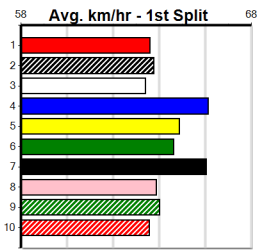

SHEPPARTON WORKWEAR & SAFETY

Distance: 390m, Race Type: Grade 5, Total Prizemoney: \$2,925
1st: \$1,950, 2nd: \$600, 3rd: \$300, 4th: \$75

Watchdog Tips:

Bet:

Table with columns: Form Box, Wgt, Dist, Track, Date, Time, BON, Margin, 1st/2nd (Time), PIR, Checked, Comment, WR, Split 1, S/P, Grade