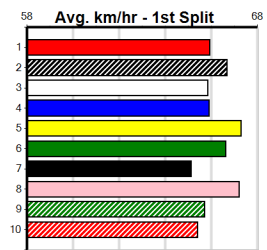

NAGAMBIE GUTTER CLEANING

Distance: 390m, Race Type: Grade 5, Total Prizemoney: $2,925
1st: $1,950, 2nd: $600, 3rd: $300, 4th: $75

Watchdog Tips:

Bet:

Table with columns: Form Box, Wgt, Dist, Track, Date, Time, BON, Margin, 1st/2nd (Time), PIR, Checked, Comment, WR, Split 1, S/P, Grade

MANDINGO [5]
BK Dog Oct-21 Sire: SHIMA SHINE Dam: ZIPPING EMMA
Owner(s): Barking dogs syndicate (SYN), M Clark, C Morris
Trainer: Matthew Clark (Briagolong)
Winning Distances: < 300m (0) 300 - 399m (2) 400 - 499m (7) 500 - 599m (0) 600 - 699m (0) > 700m (0)
Winning Weights: 32.0(1) 32.2(2) 32.3(2) 32.5(3) 33.1(1)
Box History table and Prize Best Starts table included.

BELIEVING [5]
BK Dog Jan-21 Sire: BARCIA BALE Dam: TANTALISE
Owner(s): SEE THE DREAM (SYN), S Buccilli, B Buccilli
Trainer: Peter Frost (Heathcote)
Winning Distances: < 300m (0) 300 - 399m (4) 400 - 499m (9) 500 - 599m (0) 600 - 699m (0) > 700m (0)
Winning Weights: 35.2(1) 35.3(1) 35.7(1) 35.8(2) 35.9(1) 36.1(1) 36.3(2) 36.5(1) 36.7(2) 37.0(1)
Box History table and Prize Best Starts table included.

ARANDT'S GIRL [5]
BK Bitch Jun-21 Sire: BERNARDO Dam: ME BROS BAD
Owner(s): M Zammit
Trainer: Margaret Brealey (Exford)
Winning Distances: < 300m (0) 300 - 399m (7) 400 - 499m (4) 500 - 599m (0) 600 - 699m (0) > 700m (0)
Winning Weights: 29.0(2) 29.1(1) 29.2(2) 29.4(2) 29.5(2) 29.8(1) 30.0(1)
Box History table and Prize Best Starts table included.

MY BOY ROBERT [5]
WF Dog Feb-21 Sire: FERNANDO BALE Dam: LITTLE TUBBSY
Owner(s): C Fahey
Trainer: Billy Galea (Rockbank)
Winning Distances: < 300m (0) 300 - 399m (6) 400 - 499m (3) 500 - 599m (0) 600 - 699m (0) > 700m (0)
Winning Weights: 29.5(1) 29.6(2) 29.8(2) 29.9(3) 30.2(1)
Box History table and Prize Best Starts table included.

NOCTILUCENT [5]
BE Bitch Dec-21 Sire: BARCIA BALE Dam: PYROCUMULUS
Owner(s): Fluffy Side Up (SYN), A Onley, P Onley
Trainer: Benjamin Magri (Avalon)
Winning Distances: < 300m (0) 300 - 399m (1) 400 - 499m (2) 500 - 599m (0) 600 - 699m (0) > 700m (0)
Winning Weights: 24.9(1) 27.5(2)
Box History table and Prize Best Starts table included.

1

2

3

4

5