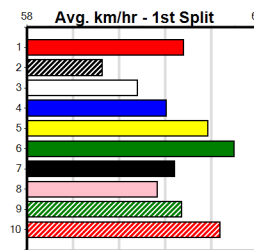

6

7

8

9

10

RICH RIVER BECOME A MEMBER

Distance: 390m, Race Type: Grade 5, Total Prizemoney: \$2,925
1st: \$1,950, 2nd: \$600, 3rd: \$300, 4th: \$75

Watchdog Tips: