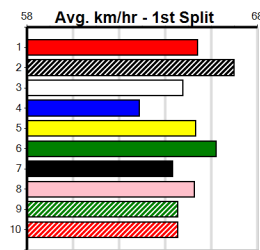

MMS ACCESS

Distance: 450m, Race Type: Grade 5, Total Prizemoney: $2,925
1st: $1,950, 2nd: $600, 3rd: $300, 4th: $75

Watchdog Tips:

Bet:

Form Box Wgt Dist Track Date Time BON Margin 1st/2nd (Time) PIR Checked Comment W/R Split 1 S/P Grade

1 GOT A PRINCIPLE (NSW)[5]
BK Bitch Mar-21 Sire: BARCIA BALE Dam: PAUA TO ADMIT
Owner(s): P Dooner
Trainer: John McClelland (Jindera)
Winning Distances: < 300m (0) 300 - 399m (10) 400 - 499m (0) 500 - 599m (0) 600 - 699m (0) > 700m (0)
Winning Weights: 30.5(1) 30.6(1) 30.7(2) 30.8(1) 30.9(2) 31.0(1) 31.8(1) 32.1(1)
Box History table and Prize Best Starts Trk/Dts APM

2 OKAY BOOMER [5]
BK Bitch Mar-21 Sire: JESAULENKO Dam: KILTY JEWEL
Owner(s): CHASIN DREAMS (SYN), D Graham, J Kerr, D Lock, S Kerr
Trainer: Matthew Clark (Briagolong)
Winning Distances: < 300m (0) 300 - 399m (1) 400 - 499m (2) 500 - 599m (7) 600 - 699m (1) > 700m (0)
Winning Weights: 26.6(1) 26.7(1) 26.8(2) 26.9(3) 27.1(1) 27.5(1) 27.8(1) 28.0(1)
Box History table and Prize Best Starts Trk/Dts APM

3 FOUR BARRELS (WA)[5]
BK Dog Apr-20 Sire: MY REDEEMER Dam: TE AMO
Owner(s): J Davis
Trainer: Peter Frost (Heathcote)
Winning Distances: < 300m (0) 300 - 399m (2) 400 - 499m (8) 500 - 599m (1) 600 - 699m (0) > 700m (0)
Winning Weights: 31.6(1) 31.9(1) 32.2(1) 32.3(1) 32.4(2) 32.5(1) 32.6(1) 32.7(1) 32.9(1) 33.2(1)
Box History table and Prize Best Starts Trk/Dts APM

4 ASTRONOMICA [5]
BK Dog Jun-21 Sire: ASTON DEE BEE Dam: MISS MORRISSET
Owner(s): R Geall
Trainer: Garry Johnson (Chum Creek)
Winning Distances: < 300m (0) 300 - 399m (2) 400 - 499m (5) 500 - 599m (0) 600 - 699m (0) > 700m (0)
Winning Weights: 33.3(1) 33.5(2) 33.7(1) 34.1(2) 35.0(1)
Box History table and Prize Best Starts Trk/Dts APM

5 TWILIGHT SOFIA [5]
BD Bitch Mar-20 Sire: FERNANDO BALE Dam: SUBCONSCIOUS
Owner(s): T Van taarling
Trainer: Theo Van taarling (Tallygaroopna)
Winning Distances: < 300m (0) 300 - 399m (5) 400 - 499m (2) 500 - 599m (2) 600 - 699m (0) > 700m (0)
Winning Weights: 22.7(1) 22.8(2) 22.9(1) 23.0(2) 23.1(2) 23.2(1)
Box History table and Prize Best Starts Trk/Dts APM