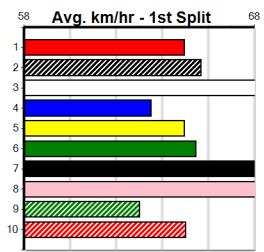

Watchdog Tips: Bet:

Form Box Wgt Dist Track Date Time BON Margin 1st/2nd (Time) PIR Checked Comment W/R Split 1 S/P Grade

SOLACE [4]
BK Dog
Owner(s): D Petersen
Winning Distances: < 300m (0) 300 - 399m (4) 400 - 499m (6) 500 - 599m (2) 600 - 699m (0) > 700m (0)
Winning Weights: 34.0(1) 34.4(1) 34.5(1) 34.6(1) 34.7(2) 34.8(1) 35.0(1) 35.1(1) 35.4(1) 35.6(2)

Box History
Bx 1st 2nd 3rd 4th 5th 6th 7th 8th
1 3 3
2 2 4 1 2 1 1 1
3 3 1 2
4 1 1 4 3
5 1 3
6 1 1 1 2 1
7 1 1 1 1 1 1
8 1 4 1 1 1

NEVER ANY DOUBT [5]
BD Dog
Owner(s): M Strahan
Winning Distances: < 300m (0) 300 - 399m (3) 400 - 499m (2) 500 - 599m (1) 600 - 699m (0) > 700m (0)
Winning Weights: 32.1(2) 32.6(1) 32.7(1) 32.9(1) 33.0(1)

Box History
Bx 1st 2nd 3rd 4th 5th 6th 7th 8th
1 3
2
3 1 1
4 1
5
6 1 1
7 1 2
8

MR. BEETS [5]
BK Dog
Owner(s): G Peach
Winning Distances: < 300m (0) 300 - 399m (7) 400 - 499m (21) 500 - 599m (0) 600 - 699m (0) > 700m (0)
Winning Weights: 32.9(1) 33.8(2) 33.9(1) 34.1(3) 34.2(2) 34.3(2) 34.4(10) 34.5(4) 34.6(1) 34.7(2)

Box History
Bx 1st 2nd 3rd 4th 5th 6th 7th 8th
1 3
2 5 1 1
3 5 2
4 7 2 1 1 1 1
5 1
6 2 1 2 1
7 3 1 1 2
8 2 1 1 1 1

SPOILER ALERT [4]
BD Dog
Owner(s): J Hall
Winning Distances: < 300m (0) 300 - 399m (5) 400 - 499m (0) 500 - 599m (0) 600 - 699m (0) > 700m (0)
Winning Weights: 28.8(1) 29.0(2) 29.1(1) 29.2(1)

Box History
Bx 1st 2nd 3rd 4th 5th 6th 7th 8th
1 1
2
3 1 1 1 1
4
5 1 1 1 1 2
6 1
7 2 2 1
8 1 1 1 1 1 1

OUR GIRL ROXY [4]
BD Bitch
Owner(s): G Frendo
Winning Distances: < 300m (0) 300 - 399m (6) 400 - 499m (3) 500 - 599m (0) 600 - 699m (0) > 700m (0)
Winning Weights: 25.9(1) 26.2(1) 26.3(1) 26.4(1) 26.5(1) 26.7(1) 26.8(1) 26.9(1) 27.1(1)

Box History
Bx 1st 2nd 3rd 4th 5th 6th 7th 8th
1 1
2 2
3 1 1 1 1 1
4 1 1 1 2
5 1 1 1 1 2
6 2 1 2 1
7 1 1 1 1 1 1
8 1

1

2

3

4

5