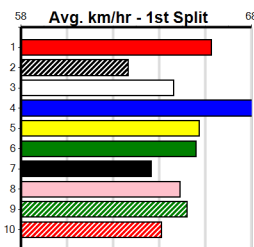

REJUVENATE @ STUD

Distance: 390m, Race Type: Mixed 6/7, Total Prizemoney: $2,925
1st: $1,950, 2nd: $600, 3rd: $300, 4th: $75

1
10:50AM

(VIC time)

Watchdog Tips: ☐ ☐ ☐ ☐ ☐ **Bet:** ☐

Form	Box	Wgt	Dist	Track	Date	Time	BON	Margin	1st/2nd (Time)	PIR	Checked	Comment	WR	Split 1	S/P	Grade

BONE SHAKER [7]
BE Dog Mar-22 Sire: FERNANDO BALE Dam: PRINCESS KIWI
Owner(s): M Palmer
Winning Distances: < 300m (0) 300 - 399m (1) 400 - 499m (0) 500 - 599m (0) 600 - 699m (0) > 700m (0)
Winning Weights: 29.8(1)

3rd (2)	30.1	390	SHP	R1	08-Apr-24	22.47	21.71	7.50L	IF HE COULD (21.97)	M/22				8.53	$4.20	M
2nd (3)	30.1	390	SHP	R1	11-Apr-24	22.77	21.83	0.50L	BONNIEVILLE ICON (22.75)	M/11				8.39	$1.30	M
1st (7)	29.8	390	SHP	R1	15-Apr-24	22.58	21.75	1.25L	MAJOR BASIL (22.66)	M/11				8.54	$2.10	M
2nd (7)	29.8	390	SHP	R2	22-Apr-24	22.67	21.96	4.75L	RAGING STORM (24.34)	M/44				8.55	$12.60	7
5th (1)	30.2	425	BEN	R3	26-Apr-24	24.57	23.85	8.50L	TIME TO PROPHET (24.00)	M/434				6.66	$40.50	7
3rd (2)	30.1	390	SHP	R9	29-Apr-24	22.46	21.97	2.00L	LIFE'S A PARTY (22.33)	M/22				8.61	$10.00	X67
2nd (3)	30.4	390	SHP	R10	13-May-24	22.42	21.99	2.00L	QUEEN SHAKA (22.28)	M/22				8.58	$17.60	X67

Last 3 wins NOT included above

Box History

Bx	1st	2nd	3rd	4th	5th	6th	7th	8th
1					1			
2			2					
3								
4								
5								
6								
7	1	1						
8								

Prize Best $3760.00
Starts 22.58(7)-15/4/24
Trk/Dts 7-1-3-2
APM 6-1-3-2 3308

PEAKY CONE [6]
BK Dog May-22 Sire: SHIMA SHINE Dam: LILLY LANA
Owner(s): J Shaw
Winning Distances: < 300m (0) 300 - 399m (0) 400 - 499m (2) 500 - 599m (0) 600 - 699m (0) > 700m (0)
Winning Weights: 30.9(1) 31.3(1)

3= (6)	31.1	390	SHP	R1	14-Mar-24	22.75	22.13	0.50L	FRANKLIN AVENUE (22.72)	S/85				9.10	$16.60	M
5th (8)	31.4	525	MEP	R1	20-Mar-24	31.65	30.00	21.00	SIMON ALI (30.24)	M/3565				5.30	$22.00	M
3rd (8)	31.0	595	SAP	R2	24-Mar-24	35.53	34.31	13.00	PAYBACK (34.65)	M/1123				9.42	$24.00	M
7th (5)	30.8	525	MEP	R1	03-Apr-24	31.43	29.91	20.00	FLYING ENVY (30.04)	S/6788				5.45	$65.40	M
1st (5)	30.9	425	MEP	R1	10-Apr-24	24.55	24.18	0.25L	ZIPPING LIZZO (24.56)	M/333				6.73	$3.10	T3-M
4th (3)	31.6	600	MEA	R3	20-Apr-24	35.33	34.73	8.00L	WINDSOR GIRL (34.79)	M/1234				9.16	$39.40	RW
1st (5)	31.3	450	SHP	R5	25-Apr-24	25.30	25.30	6.00L	RESCHEDULE (25.70)	Q/211				6.63	$5.90	X67
3rd (2)	31.2	595	SAP	R3	28-Apr-24	34.70	34.14	8.50L	FIRE CHAMBER (34.14)	Q/1112				9.17	$8.60	RW

Last 3 wins NOT included above

Box History

Bx	1st	2nd	3rd	4th	5th	6th	7th	8th
1								
2			2					1
3				1		2		1
4								
5	2							1
6			1					
7								
8			1		2	1		

Prize Best $3260.00
Starts NBT
Trk/Dts 15-2-0-4
APM 3-0-0-1 2847