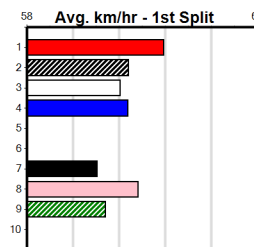

CKH PAINTING GDR (0-4 WINS)

Distance: 650m, Race Type: Restricted Win, Total Prizemoney: $5,940
1st: $4,040, 2nd: $1,215, 3rd: $610, 4th: $75

4
11:38AM

(VIC time)

Watchdog Tips: ☐ ☐ ☐ ☐ ☐ **Bet:** ☐

Form Box	Wgt	Dist	Track	Date	Time	BON	Margin	1st/2nd (Time)	PIR	Checked	Comment	WR	Split 1	S/P	Grade			
1	BOUNDING CHIEF [6]																	
	BKW Dog		Feb-22		Sire: COSMIC CHIEF				Dam: BOUND TWO AFFAIR				Trainer: Martin Hanke (Miepoll)					
	Owner(s): M Hanke																	
	Winning Distances: < 300m (0) 300 - 399m (2) 400 - 499m (0) 500 - 599m (0) 600 - 699m (0) > 700m (0)																	
	Winning Weights: 34.7(1) 35.8(1)																	
	6th (6)	35.6	525	MEA	R1	30-Mar-24	31.87	29.50	24.00 UNREAL MISS (30.24)	S/6766	.	V5	.	5.32	$128.00	7		
	5th (6)	35.2	390	SHP	R3	08-Apr-24	22.44	21.71	11.00 MOCK FISH (21.71)	S/66	.	.	.	8.74	$68.60	RWH		
	3rd (4)	34.4	525	MEP	R3	17-Apr-24	30.39	29.95	3.00L URIAH BALE (30.18)	S/3222	.	V3	.	5.26	$46.30	X67		
	8th (6)	34.6	525	MEA	R2	20-Apr-24	30.98	29.87	13.00 TAKUMI BALE (30.13)	S/6888	.	.	.	5.28	$27.20	7		
	5th (3)	34.4	525	MEA	R1	27-Apr-24	30.41	29.69	8.50L ZIPPING KAI (29.82)	S/6544	.	.	.	5.22	$103.80	7		
6th (7)	34.2	525	MEP	R3	01-May-24	31.12	29.74	18.00 CABAO LAPIS (29.89)	S/6666	.	.	.	5.32	$47.00	X67H			
6th (7)	34.5	525	MEP	R9	08-May-24	31.05	29.86	12.00 BUN QUAKE (30.28)	S/8666	.	.	.	5.37	$22.30	7			
1st (6)	34.7	350	HVL	R2	12-May-24	19.67	19.33	2.25L SLIGHTLY SISSY (19.83)	S/6	.	.	.	6.71	$35.90	X67			
Last 3 wins NOT included above																		
1st (1)	35.8	390	SHP	R1	23-Mar-24	22.38	21.98	0.10L HARRY CHANA (22.39)	M/22	.	SW	.	8.59	$4.80	M			
Prize Best Starts Trk/Dts APM																		

2	KRAKEN DEMON [5]																	
	F Dog		Mar-22		Sire: ZAMBORA BROCKIE				Dam: KRAKEN KATIE				Trainer: Darren Burkett (Girgarre)					
	Owner(s): EYLES (SYN), K Eyles, H Eyles, D Eyles																	
	Winning Distances: < 300m (0) 300 - 399m (1) 400 - 499m (2) 500 - 599m (0) 600 - 699m (0) > 700m (0)																	
	Winning Weights: 32.1(2) 32.4(1)																	
	1st (2)	32.4	450	SHP	R9	22-Feb-24	25.55	25.54	2.25L BOLD BERT (25.70)	M/111	.	.	.	6.78	$11.30	T3-7		
	1st (4)	32.1	450	SHP	R4	05-Mar-24	25.29	25.29	4.75L SPIT THE CHIPS (25.61)	M/111	.	SW	.	6.63	$1.80	X67		
	4th (7)	32.7	450	SHP	R7	14-Mar-24	25.84	25.16	3.5L LASER BEAM (25.61)	S/644	.	.	.	6.93	$2.00	5		
	2nd (1)	32.5	485	HOR	R9	19-Mar-24	27.90	27.14	6.50L LALA RAPID (27.48)	Q/132	.	.	.	6.62	$3.00	5		
	6th (2)	32.2	460	GEL	R8	26-Mar-24	27.42	25.95	21.00 GANGSTA PARADISE (25.98)	S/546	.	.	.	6.81	$4.30	5		
5th (5)	32.4	450	SHP	R6	05-Apr-24	25.90	25.14	6.00L TINKER DAN (25.51)	M/645	.	.	.	6.82	$7.10	5			
5th (3)	32.4	450	SHP	R8	15-Apr-24	25.76	25.00	8.00L SYDNEY SHOW (25.23)	S/666	.	SW	.	6.96	$18.80	5			
8th (2)	32.2	450	SHP	R7	22-Apr-24	25.99	24.79	16.00 CREATOR (24.94)	S/688	.	.	.	7.23	$37.00	5H			
Last 3 wins NOT included above																		
1st (7)	32.1	390	SHP	R1	15-Feb-24	22.75	22.34	4.75L WARDAN JILUNGIN (23.07)	M/43	.	.	.	8.78	$2.60	M			
Prize Best Starts Trk/Dts APM