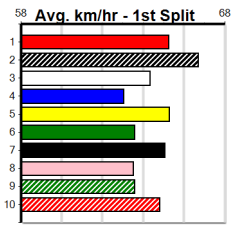

CKH PAINTING VETERANS (250+RANK)

Distance: 450m, Race Type: S/E Veteran, Total Prizemoney: \$2,925
1st: \$1,950, 2nd: \$600, 3rd: \$300, 4th: \$75

12

2:07PM
(VIC time)

Watchdog Tips: **0 0 0 0** Bet: **0**