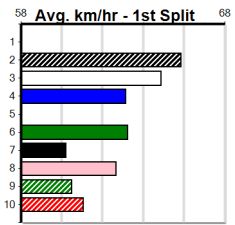

Shepparton

SPORTSBET MAKE IT A MULTI

Distance: 390m, Race Type: Maiden, Total Prizemoney: $2,535
1st: $1,680, 2nd: $520, 3rd: $260, 4th: $75

1

10:45AM
(VIC time)

Watchdog Tips:

0 0 0 0

Bet:

Form	Box	Weight	Dist	Track	Date	Time	BON	Margin	1st/2nd (Time)	PIR	Checked	Comment	W/R	Split 1	S/P	Grade
1																
ASTON IMOGEN [M]																
BK	B				Mar-22											
Trainer: Emma Scott (Tatura) ASTON UPTON																
Owner(s): R Borda																
<table border="1" style="float: right;"> <thead> <tr><th colspan="8">Winning Boxes</th></tr> <tr><th>1</th><th>2</th><th>3</th><th>4</th><th>5</th><th>6</th><th>7</th><th>8</th></tr> </thead> <tbody> <tr><td>Prize</td><td></td><td></td><td></td><td></td><td></td><td></td><td></td></tr> <tr><td>Best</td><td></td><td></td><td></td><td></td><td></td><td></td><td></td></tr> <tr><td>Starts</td><td></td><td></td><td></td><td></td><td></td><td></td><td></td></tr> <tr><td>Trk/Dst</td><td></td><td></td><td></td><td></td><td></td><td></td><td></td></tr> <tr><td>APM</td><td></td><td></td><td></td><td></td><td></td><td></td><td></td></tr> </tbody> </table>																
2																
SWEET BEGONIA (NSW)[M]																
BK	B				Aug-22											
Trainer: Edward Sciberras (Wodonga) BEGONIA BALE																
Owner(s): E Sciberras																
<table border="1" style="float: right;"> <thead> <tr><th colspan="8">Winning Boxes</th></tr> <tr><th>1</th><th>2</th><th>3</th><th>4</th><th>5</th><th>6</th><th>7</th><th>8</th></tr> </thead> <tbody> <tr><td>Prize</td><td></td><td></td><td></td><td></td><td></td><td></td><td></td></tr> <tr><td>Best</td><td></td><td></td><td></td><td></td><td></td><td></td><td></td></tr> <tr><td>Starts</td><td></td><td></td><td></td><td></td><td></td><td></td><td></td></tr> <tr><td>Trk/Dst</td><td></td><td></td><td></td><td></td><td></td><td></td><td></td></tr> <tr><td>APM</td><td></td><td></td><td></td><td></td><td></td><td></td><td></td></tr> </tbody> </table>																
3																
WHODAT DUCHESS [M]																
BK	B				Sep-22											
Trainer: Emma Scott (Tatura) WHODAT DIVA																
Owner(s): WHO DAT (SYN), D Doherty, A Elez, D Bent, T Gysberts, R Hogg, S Stringer, P Stublely																
<table border="1" style="float: right;"> <thead> <tr><th colspan="8">Winning Boxes</th></tr> <tr><th>1</th><th>2</th><th>3</th><th>4</th><th>5</th><th>6</th><th>7</th><th>8</th></tr> </thead> <tbody> <tr><td>Prize</td><td></td><td></td><td></td><td></td><td></td><td></td><td></td></tr> <tr><td>Best</td><td></td><td></td><td></td><td></td><td></td><td></td><td></td></tr> <tr><td>Starts</td><td></td><td></td><td></td><td></td><td></td><td></td><td></td></tr> <tr><td>Trk/Dst</td><td></td><td></td><td></td><td></td><td></td><td></td><td></td></tr> <tr><td>APM</td><td></td><td></td><td></td><td></td><td></td><td></td><td></td></tr> </tbody> </table>																
4																
ULARA BALE (NSW)[M]																
BK	B				May-22											
Trainer: Brenda Kinder (Girgarre) WANNA ALLEN																
Owner(s): B Kinder																
<table border="1" style="float: right;"> <thead> <tr><th colspan="8">Winning Boxes</th></tr> <tr><th>1</th><th>2</th><th>3</th><th>4</th><th>5</th><th>6</th><th>7</th><th>8</th></tr> </thead> <tbody> <tr><td>Prize</td><td></td><td></td><td></td><td></td><td></td><td></td><td></td></tr> <tr><td>Best</td><td></td><td></td><td></td><td></td><td></td><td></td><td></td></tr> <tr><td>Starts</td><td></td><td></td><td></td><td></td><td></td><td></td><td></td></tr> <tr><td>Trk/Dst</td><td></td><td></td><td></td><td></td><td></td><td></td><td></td></tr> <tr><td>APM</td><td></td><td></td><td></td><td></td><td></td><td></td><td></td></tr> </tbody> </table>																
5																
ASTON EQUINOX [M]																
BK	D				Feb-22											
Trainer: Natasha Fullerton (Long Gully) ASTON MILEY																
Owner(s): R Borda																
<table border="1" style="float: right;"> <thead> <tr><th colspan="8">Winning Boxes</th></tr> <tr><th>1</th><th>2</th><th>3</th><th>4</th><th>5</th><th>6</th><th>7</th><th>8</th></tr> </thead> <tbody> <tr><td>Prize</td><td></td><td></td><td></td><td></td><td></td><td></td><td></td></tr> <tr><td>Best</td><td></td><td></td><td></td><td></td><td></td><td></td><td></td></tr> <tr><td>Starts</td><td></td><td></td><td></td><td></td><td></td><td></td><td></td></tr> <tr><td>Trk/Dst</td><td></td><td></td><td></td><td></td><td></td><td></td><td></td></tr> <tr><td>APM</td><td></td><td></td><td></td><td></td><td></td><td></td><td></td></tr> </tbody> </table>																
6																
SUGAR ROO [M]																
BK	B				Mar-22