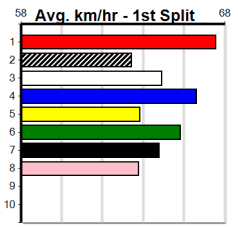

MOND WINDOWS & DOORS

Distance: 515m, Race Type: Mixed 4/5, Total Prizemoney: \$3,875
1st: \$2,600, 2nd: \$800, 3rd: \$400, 4th: \$75

8

9:16PM

(VIC time)

NAVARINO (7) has turned in some great performances of late and he should get a nice cart across in the early stages. ELLIANA (8) has been racing in consistent style and she has a top record from this draw. PEAKY JOE (4) goes very well here.