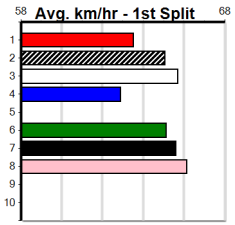

SANDOWN VET CLINIC GDR

Distance: 715m, Race Type: Grade 5, Total Prizemoney: $5,940
1st: $4,040, 2nd: $1,215, 3rd: $610, 4th: $75

6

8:36PM

(VIC time)

SPIRIT WORLD (3) drops in class and can make a mid-race move and prove too strong in the run to the wire. RIPTIDE RUSLIE (8) beat a stronger line-up than this two runs back and looks the clear danger.

Watchdog Tips:

3

8

6

7

Bet:

Win 3