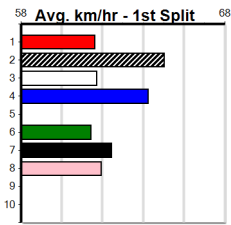

GREYHOUNDS ENTERTAINMENT (250+R)

Distance: 515m, Race Type: Grade 5 No Penalty, Total Prizemoney: $3,340

1st: $2,230, 2nd: $690, 3rd: $345, 4th: $75

11

10:14PM

(VIC time)

FREEMAN BALE (8) was handily placed at The Meadows last time and she can go one better tonight. LALA QUICK (6) is better than his past few runs and he will be strong in the closing stages. SACRIFICIAL (2) won't be too far away

Watchdog Tips:

8

6

2

7

Bet:

Win 8