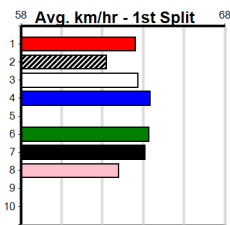

10

9:55PM

(VIC time)

TOONGABBIE LODGE (250+RANK)

Distance: 515m, Race Type: Grade 5 No Penalty, Total Prizemoney: $3,340

1st: $2,230, 2nd: $690, 3rd: $345, 4th: $75

Watchdog Tips:

6

8

3

1

Bet:

Win 6