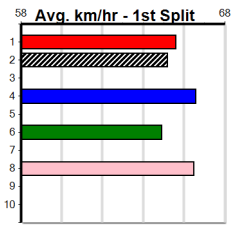

TRACKSIDE PIZZA & PASTA @ SANDOWN

Distance: 595m, Race Type: Mixed 4/5, Total Prizemoney: \$4,445
 1st: \$2,990, 2nd: \$920, 3rd: \$460, 4th: \$75

9

9:38PM

(VIC time)

BYE GEORGIE (1) can be hard to follow but she should be able to hold the early lead and she is hard to get past when on the arm. SLICK RAMBO (2) should get a nice sit on the red throughout and looks the danger. MINISTER MENTOR (4) has claims