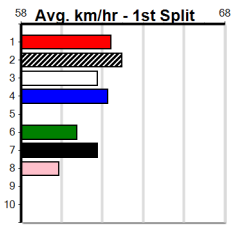

Sandown (SAP)

PHOTO MAN AT STUD (0-2 WINS)(250+RA

Distance: 595m, Race Type: Restricted Win, Total Prizemoney: \$4,445
1st: \$2,990, 2nd: \$920, 3rd: \$460, 4th: \$75

2

7:12PM

(VIC time)

MAHOGANY (6) had no right to win last start and should be suited by the step up in distance.
TANNER TIME (1) is drawn to lead for a long way. CHIRP THIRD (3) was a powerful winner here last week over this trip.