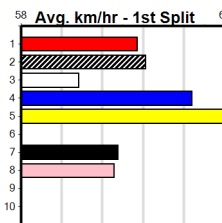

Sandown (SAP)

MONDAY NIGHT RACING JUNE 3

Distance: 515m, Race Type: Grade 7, Total Prizemoney: \$3,340
1st: \$2,230, 2nd: \$690, 3rd: \$345, 4th: \$75

4

7:52PM

(VIC time)

Open race. Edge goes with STAR BRIE (1) who has the early speed to lead throughout. GENESIS BALE (7) is armed with a powerful finish and just needs some luck in running to feature. BAKIS BALE (2) is drawn to settle on the speed.