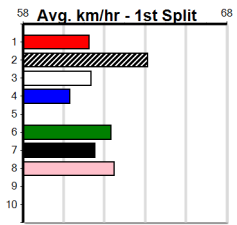

Sandown (SAP)

ALDERBROOK PLUMBING (0-2 WINS)(250

Distance: 595m, Race Type: Restricted Win, Total Prizemoney: \$4,445
1st: \$2,990, 2nd: \$920, 3rd: \$460, 4th: \$75

3

7:34PM

(VIC time)

LYON BALE (8) ran a big race here last week after leading and will strip better for the run.
FACETIOUS (3) was placed in a stronger race last start and is suited to this distance range. ZELDA
FAROS (6) is much better than her form reads.