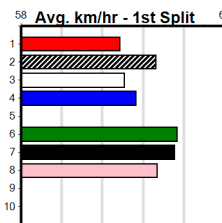

SB SANDOWN CUP THIS FRIDAY

Distance: 515m, Race Type: Mixed 6/7, Total Prizemoney: \$3,340
1st: \$2,230, 2nd: \$690, 3rd: \$345, 4th: \$75

5

8:14PM

(VIC time)

SUPER NUGGET (7) was a red-hot 29.37 winner last time she raced here and she is expected to fire first up from a spell. ECO BALE (3) is one of the states most improved sprinters and looks the clear danger.