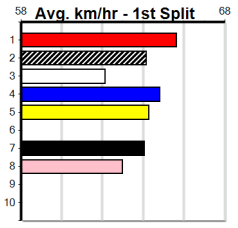

CHIHUAHUA PUPPY CUP THIS FRIDAY NI

Distance: 515m, Race Type: Grade 5, Total Prizemoney: \$3,340
1st: \$2,230, 2nd: \$690, 3rd: \$345, 4th: \$75

7
8:58PM
(VIC time)

EXCAVATION (1) should be leading and winning here and looks the bet of the day. BATTLE OF WILL (5) can settle behind the top elect and appears a strong exacta option. BOOT A DREAM (3) can run a cheeky race.