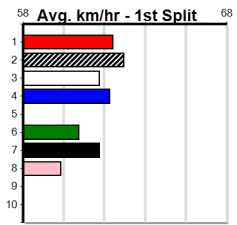

Sandown (SAP)

PHOTO MAN AT STUD (0-2 WINS)(250+RA

Distance: 595m, Race Type: Restricted Win, Total Prizemoney: \$4,445
1st: \$2,990, 2nd: \$920, 3rd: \$460, 4th: \$75

2

7:12PM

(VIC time)

MAHOGANY (6) had no right to win last start and should be suited by the step up in distance.
TANNER TIME (1) is drawn to lead for a long way. NO WAY PUNK (2) is never too far away in this company.