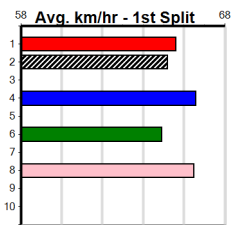

TRACKSIDE PIZZA & PASTA @ SANDOWN

Distance: 595m, Race Type: Mixed 4/5, Total Prizemoney: \$4,445
1st: \$2,990, 2nd: \$920, 3rd: \$460, 4th: \$75

9

9:38PM

(VIC time)

BYE GEORGIE (1) can be hard to follow but she should be able to hold the early lead and she is hard to get past when on the arm. SLICK RAMBO (2) should get a nice sit on the red throughout and looks the danger. MINISTER MENTOR (4) has claims