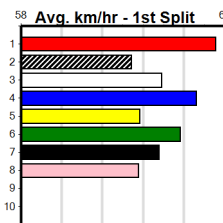

MOND WINDOWS & DOORS

Distance: 515m, Race Type: Mixed 4/5, Total Prizemoney: $3,875
1st: $2,600, 2nd: $800, 3rd: $400, 4th: $75

8

9:16PM

(VIC time)

NAVARINO (7) has turned in some great performances of late and he should get a nice cart across in the early stages. ELLIANA (8) has been racing in consistent style and she has a top record from this draw. PEAKY JOE (4) goes very well here.

Watchdog Tips:

7

8

4

1

Bet:

Win 7