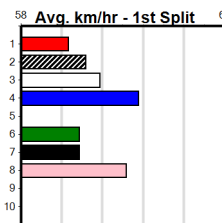

- 1st Leg: 3,7 2nd Leg: 3
- 3rd Leg: 1 4th Leg: 4,7,8
- Cost: \$50 for 833.33%

Download Now
The NEW WATCHDOG

Mobile Form Guide

Average Winning Time:

Distance	Grade	Avg. Time
515m	Mixed 4/5	29.57
515m	Mixed 6/7	29.83
515m	Grade 5	29.84
515m	Grade 7	29.88
515m	Grade 5 No Penalty	29.97
515m	Maiden	29.99
595m	Mixed 4/5	34.36
595m	Restricted Win	34.71
715m	Grade 5	42.06

Track Record:

Distance	Time	Greyhound	Date Set
515m	28.790	ASTON RUPEE	09-Sep-21
595m	33.562	COLLINDA PATTY	15-Aug-21
715m	41.157	HERE'S TEARS	30-Jan-20

Sandown

SPORTSBET MAKE IT A MULTI

Distance: 515m, Race Type: Maiden, Total Prizemoney: \$2,860
 1st: \$1,900, 2nd: \$590, 3rd: \$295, 4th: \$75