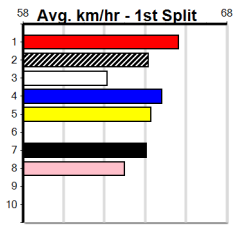

CHIHUAHUA PUPPY CUP THIS FRIDAY NI

Distance: 515m, Race Type: Grade 5, Total Prizemoney: \$3,340
 1st: \$2,230, 2nd: \$690, 3rd: \$345, 4th: \$75

7

8:58PM

(VIC time)

EXCAVATION (1) should be leading and winning here and looks the bet of the day. BATTLE OF WILL (5) can settle behind the top elect and appears a strong exacta option. SIR NATHAN (2) can fill a minor placing.