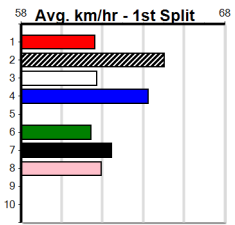

Sandown (SAP)

GREYHOUNDS ENTERTAINMENT (250+R)

Distance: 515m, Race Type: Grade 5 No Penalty, Total Prizemoney: \$3,340

1st: \$2,230, 2nd: \$690, 3rd: \$345, 4th: \$75

11

10:14PM

(VIC time)

FREEMAN BALE (8) was handily placed at The Meadows last time and she can go one better tonight. SACRIFICIAL (2) was impressive at Bendigo two runs back and she won't be too far away, while SIPPY CUP EMU (7) can show improvement.