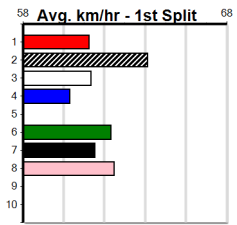

Sandown (SAP)

ALDERBROOK PLUMBING (0-2 WINS)(250

Distance: 595m, Race Type: Restricted Win, Total Prizemoney: \$4,445
1st: \$2,990, 2nd: \$920, 3rd: \$460, 4th: \$75

3

7:34PM

(VIC time)

LYON BALE (8) ran a big race here last week after leading and will strip better for the run.
FACETIOUS (3) was placed in a stronger race last start and is suited to this distance range. ZELDA FAROS (6) is much better than her form reads.