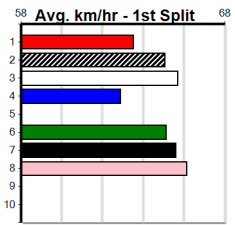

SANDOWN VET CLINIC GDR

Distance: 715m, Race Type: Grade 5, Total Prizemoney: $5,940
1st: $4,040, 2nd: $1,215, 3rd: $610, 4th: $75

6

8:36PM

(VIC time)

SPIRIT WORLD (3) drops in class and can make a mid-race move and prove too strong in the run to the wire. RIPTIDE RUSLIE (8) beat a stronger line-up than this two runs back and looks the clear danger.

Watchdog Tips:

3

8

6

7

Bet:

Win 3