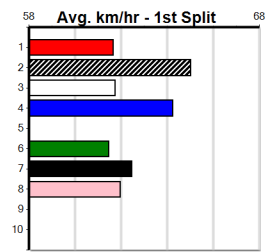

GREYHOUNDS ENTERTAINMENT (250+RANK)

Distance: 515m, Race Type: Grade 5 No Penalty, Total Prizemoney: $3,340
1st: $2,230, 2nd: $690, 3rd: $345, 4th: $75

FREEMAN BALE (8) was handily placed at The Meadows last time and she can go one better tonight. LALA QUICK (6) is better than his past few runs and he will be strong in the closing stages. SACRIFICIAL (2) won't be too far away

Watchdog Tips: 8 6 2 7 Bet: Win 8

Form Box Wgt Dist Track Date Time BON Margin 1st/2nd (Time) PIR Checked Comment W/R Split 1 S/P Grade

CATCH A RAINBOW [5] Well beaten in her past eight, prefer to watch $10.00
Owner(s): C Pirani
Winning Distances: < 300m (0) 300 - 399m (0) 400 - 499m (3) 500 - 599m (0) 600 - 699m (0) > 700m (0)
Box History table

SACRIFICIAL [5] Handy effort when placed at Bendigo, threat $4.00
Owner(s): S Bunchusri
Winning Distances: < 300m (0) 300 - 399m (2) 400 - 499m (2) 500 - 599m (1) 600 - 699m (0) > 700m (0)
Box History table

KNIGHT CUDDLE (NSW)[5] Steady record here, one paced, prefer others $12.00
Owner(s): D Cumes
Winning Distances: < 300m (0) 300 - 399m (0) 400 - 499m (3) 500 - 599m (0) 600 - 699m (0) > 700m (0)
Box History table

HARVARD SCHOLAR [5] Can take a while to wind up, look to others $7.50
Owner(s): S Doyle
Winning Distances: < 300m (0) 300 - 399m (0) 400 - 499m (0) 500 - 599m (4) 600 - 699m (0) > 700m (0)
Box History table

*** VACANT BOX ***
Owner(s):
Winning Distances: < 300m (0) 300 - 399m (0) 400 - 499m (0) 500 - 599m (0) 600 - 699m (0) > 700m (0)
Trainer:
Box History

1

2

3

4

5