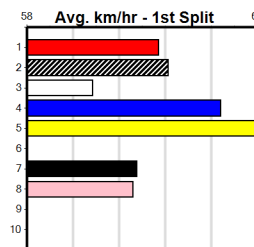

MONDAY NIGHT RACING JUNE 3

4

7:52PM

(VIC time)

Distance: 515m, Race Type: Grade 7, Total Prizemoney: $3,340
1st: $2,230, 2nd: $690, 3rd: $345, 4th: $75

Open race. Edge goes with STAR BRIE (1) who has the early speed to lead throughout. GENESIS BALE (7) is armed with a powerful finish and just needs some luck in running to feature. BAKIS BALE (2) is drawn to settle on the speed.

Watchdog Tips: **1** **7** **2** **3** **Bet:** Box Trifecta 1,2,3,7 ($10 for 41.67%)

1 STAR BRIE [7] **Drawn to find the early lead, hard to catch.** **$3.20**

BK Bitch Sep-21 Sire: ASTON DEE BEE Dam: DOLLY MAC Trainer: Simon Payne (Toolern Vale)

Owner(s): PAYDHOFF (SYN), W Saathoff, S Payne
Winning Distances: < 300m (0) 300 - 399m (0) 400 - 499m (0) 500 - 599m (1) 600 - 699m (0) > 700m (0)

Winning Weights: 26.7(1)

7th (2)	26.3	525	MEA	R1	23-Mar-24	30.83	29.64	8.50L ZIPPING MOFFAT (30.26)	M/7777	. . . . .	5.31	$8.90 MF
3rd (1)	26.3	525	MEP	R1	27-Mar-24	30.52	29.96	3.75L SPIKE SPIEGEL (30.27)	Q/2233	. . . . .	5.18	$3.40 M
3rd (8)	26.3	525	MEP	R1	03-Apr-24	30.90	29.91	13.00 FLYING ENVY (30.04)	M/4443	. . . . .	5.35	$5.10 M
3rd (5)	26.5	525	MEP	R3	10-Apr-24	30.71	29.82	6.00L RECYCLED (30.29)	Q/2433	. . . . .	5.21	$8.50 MH
6th (6)	27.1	450	BAL	R2	17-Apr-24	26.54	25.13	14.00 ENZO ENVY (25.59)	Q/455	. . . . .	6.91	$3.00 M
2nd (6)	27.3	450	BAL	R3	22-Apr-24	25.92	25.46	0.05L LYON BALE (25.91)	Q/222	. . . . .	6.82	$3.00 T3-M
1st (8)	26.7	515	SAP	R1	05-May-24	30.16	29.71	0.50L STAPLETON (30.19)	M/1222	. . . . .	5.23	$4.20 M
7th (5)	26.8	515	SAP	R9	13-May-24	30.57	29.81	11.00 BEST OF COLOUR (29.81)	M/5688	. . . . .	5.24	$11.60 X67H

Last 3 wins NOT included above

Bx	1st	2nd	3rd	4th	5th	6th	7th	8th
1			1					
2		1						1
3				1				1
4		2						
5			1					1
6		1				1		
7				1				1
8	1		1					

Prize Best $4885.00
Starts 30.16(8)-5/5/24
Trk/Dts 15-1-4-3
APM 2-1-0-0
3996

2 BAKIS BALE (NSW)[7] **Drawn to settle on the speed, major player.** **$4.50**

RBD Dog Apr-22 Sire: CHRISTO BALE Dam: DYNA ROMY Trainer: Correy Grenfell (Anakie)

Owner(s): B Wheeler
Winning Distances: < 300m (0) 300 - 399m (0) 400 - 499m (1) 500 - 599m (0) 600 - 699m (0) > 700m (0)

Winning Weights: 34.4(1)

3rd (2)	33.6	515	SAN	R2	07-Mar-24	30.06	29.23	5.50L KINGSLEY BALE (29.71)	M/6333	. . . . .	5.26	$11.50 X67
F (5)	33.9	525	MEA	R1	16-Mar-24	0.00	29.65	. CABAO LAPIS (30.41)	M/6888	. V7 .	5.17	$11.90 7
6th (1)	34.0	600	MEA	R3	23-Mar-24	35.38	34.26	13.00 PASS MARK (34.47)	S/5556	. SW .	9.37	$6.10 X67
ST (-)	33.9	400	GEL		02-Apr-24	23.04		9.50L Trial Cleared	M/33	. 3of6 .	8.42	. ST
2nd (4)	33.9	400	GEL	R11	09-Apr-24	22.68	22.46	0.75L SHAKA GOES BANG (22.64)	M/22	. . . . .	8.63	$2.10 X67H
2nd (2)	34.5	460	GEL	R7	30-Apr-24	26.42	26.21	1.00L MEPUNGA RILEY (26.35)	M/322	. . . . .	6.79	$2.20 X67
6th (6)	34.8	460	GEL	R5	07-May-24	26.29	25.79	7.50L BARTY CROUCH (25.79)	M/665	. . . . .	6.74	$3.80 RW
3rd (4)	34.7	515	SAP	R9	13-May-24	30.32	29.81	7.50L BEST OF COLOUR (29.81)	M/3534	. . . . .	5.20	$5.60 X67H

Last 3 wins NOT included above

Bx	1st	2nd	3rd	4th	5th	6th	7th	8th
1							2	
2		1	1					
3	1				1			
4		1	2					
5								1
6						1		
7								
8			1					

Prize Best $4075.00
Starts NBT
Trk/Dts 13-1-2-4
APM 3-0-0-2
2775