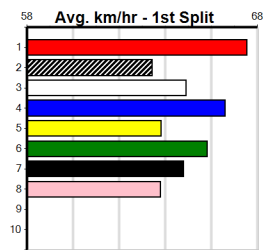

MOND WINDOWS & DOORS

Distance: 515m, Race Type: Mixed 4/5, Total Prizemoney: $3,875
1st: $2,600, 2nd: $800, 3rd: $400, 4th: $75

NAVARINO (7) has turned in some great performances of late and he should get a nice cart across in the early stages. ELLIANA (8) has been racing in consistent style and she has a top record from this draw. PEAKY JOE (4) goes very well here.

Watchdog Tips: [7] [8] [4] [1] Bet: Win 7

Race 1: BANDIT BULLET (NSW)[5] Drawn to be on the pace throughout, keep safe $6.50
Owner(s): Paul Bushell and Dennis Jenkins (SYN), P Bushell, D Jenkins
Trainer: Geoffrey Mitchell (Spotswood)

Race 2: CONFISCATE [5] Find this harder than his recent racing, tested $8.00
Owner(s): POC Group (SYN), M Steele, S Anderson, J Spence
Trainer: Kayla Cottrell (Pearcedale)

Race 3: DOMINATE [4] Hit or miss early, pace in four is a worry, risky $21.00
Owner(s): A Boyce
Trainer: Reginald Boyce (Korumburra)

Race 4: PEAKY JOE [4] Excels here, has pace to burn, major player $4.00
Owner(s): Whatever goes (SYN), G Rounds, D Carroll
Trainer: Vicki Wisener (Devon Meadows)

Race 5: BRUCE INTENTION [5] Drawn to find early bother, prefer to watch $16.00
Owner(s): O'Neill Racing (SYN), T O'Neill, T O'Neill, M O'Neill
Trainer: Todd O'Neill (Pearcedale)