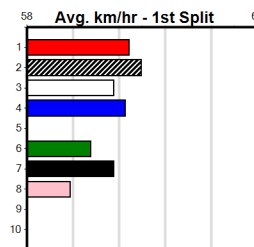

PHOTO MAN AT STUD (0-2WINS)(250+RANK)

Distance: 595m, Race Type: Restricted Win, Total Prizemoney: $4,445
1st: $2,990, 2nd: $920, 3rd: $460, 4th: $75

MAHOGANY (6) had no right to win last start and should be suited by the step up in distance.
TANNER TIME (1) is drawn to lead for a long way. CHIRP THIRD (3) was a powerful winner here last week over this trip.

Watchdog Tips: 6 1 3 2 Bet: Trifecta 6/1,2,3/1,2,3 ($10 - 166.67%)

Form Box Wgt Dist Track Date Time BON Margin 1st/2nd (Time) PIR Checked Comment W/R Split 1 S/P Grade
TANNER TIME [7] Drawn to lead for a long way, danger. $3.60
BK Dog Jan-22 Sire: BENALI Dam: LOUD LANA
Owner(s): G Kearns
Winning Distances: < 300m (0) 300 - 399m (0) 400 - 499m (0) 500 - 599m (1) 600 - 699m (0) > 700m (0)
Winning Weights: 34.3(1)
5th (1) 34.1 515 SAP R1 05-May-24 30.45 29.71 4.25L STAR BRIE (30.16) M/5444 5.39 $5.90 M
1st (2) 34.3 515 SAP R2 13-May-24 30.14 29.81 5.50L JASPER'S JACKPOT (30.49) M/4411 5.28 $9.80 M
Box History
Bx 1st 2nd 3rd 4th 5th 6th 7th 8th
1 1 1 1 1 1 1 1
2 1 1 1 1 1 1 1
3 1 1 1 1 1 1 1
4 1 1 1 1 1 1 1
5 1 1 1 1 1 1 1
6 1 1 1 1 1 1 1
7 1 1 1 1 1 1 1
8 1 1 1 1 1 1 1
Prize Best $1900.00
Starts FSTD
Trk/Dts 2-1-0-0
APM 0-0-0-0 1900

NO WAY PUNK [6] Last two runs have been full of merit, respect. $5.00
BK Dog Nov-20 Sire: DYNA VILLA Dam: CHEEKERS
Owner(s): M Crowe
Winning Distances: < 300m (0) 300 - 399m (0) 400 - 499m (0) 500 - 599m (2) 600 - 699m (0) > 700m (0)
Winning Weights: 30.4(1) 31.1(1)
8th (5) 31.3 595 SAP R2 30-Nov-23 35.73 34.62 14.00 CATCH A STAR (34.82) M/6788 9.80 $10.00 RW
6th (1) 30.7 500 BEN R3 08-Dec-23 29.20 28.21 11.00 TIGER NEWLY (28.44) M/666 6.97 $26.30 RW
2nd (7) 30.8 525 MEP R9 06-Mar-24 30.69 29.98 8.50L STACY'S MUM (30.10) M/3222 5.29 $40.10 X67H
6th (4) 30.8 525 MEA R3 16-Mar-24 30.82 29.65 9.50L TANNER BALE (30.17) S/8886 5.38 $54.30 X67F
7th (8) 31.2 500 BEN R5 20-Mar-24 28.95 28.31 9.50L BUSTLING BULL (28.31) S/787 6.85 $12.20 X67
7th (1) 30.9 500 BEN R3 26-Mar-24 28.86 28.24 9.00L CORNHILL PRINCE (28.24) M/488 6.77 $12.00 X67
1st (2) 31.1 595 SAP R3 21-Apr-24 34.99 34.02 2.50L BLAZING FRANKIE (35.15) M/2211 SW 9.45 $2.50 RW
3rd (4) 31.9 545 BAL R5 29-Apr-24 31.31 31.25 1.00L RENEGADE RUSLIE (31.25) M/4333 7.02 $6.50 T3-RW
Last 3 wins NOT included above
1st (5) 30.4 525 MEP R1 22-Feb-23 30.47 29.85 1.5L MEPUNGA RICCI (30.56) M/1121 SW 5.27 $17.80 M
Box History
Bx 1st 2nd 3rd 4th 5th 6th 7th 8th
1 1 1 1 1 1 1 1
2 1 1 1 1 1 1 1
3 1 1 1 1 1 1 1
4 1 1 1 1 1 1 1
5 1 1 1 1 1 1 1
6 1 1 1 1 1 1 1
7 1 1 1 1 1 1 1
8 1 1 1 1 1 1 1
Prize Best $11415.00
Starts 34.99(2)-8/10/23
Trk/Dts 39-2-6-5
APM 9-1-2-3 4361