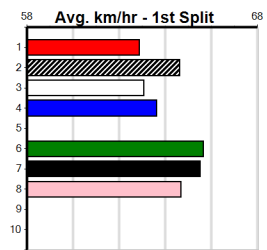

SB SANDOWN CUP THIS FRIDAY

5

8:14PM

(VIC time)

Distance: 515m, Race Type: Mixed 6/7, Total Prizemoney: $3,340
1st: $2,230, 2nd: $690, 3rd: $345, 4th: $75

SUPER NUGGET (7) was a red-hot 29.37 winner last time she raced here and she is expected to fire first up from a spell. ECO BALE (3) is one of the states most improved sprinters and looks the clear danger.

Watchdog Tips: **7** **3** **8** **6** **Bet:** **Box Quinella 3,7 ($10 for 1000%)**

Form Box	Wgt	Dist	Track	Date	Time	BON	Margin	1st/2nd (Time)	PIR	Checked	Comment	WR	Split 1	S/P	Grade		
1	PAW NICHOLLS (NSW)[7] Overcome trouble in top win on debut, harder here $12.00																
	WRF Dog			Aug-22			Sire: NEED MY MONEYNOW			Dam: FORTUNA BALE			Trainer: Samantha Grenfell (Anakie)				
	Owner(s): B Wheeler																
	Winning Distances: < 300m (0) 300 - 399m (0) 400 - 499m (1) 500 - 599m (0) 600 - 699m (0) > 700m (0)																
	Winning Weights: 32.6(1)																
	1st	(3)	32.6	460	GEL	R3	10-May-24	26.67	25.63	6.00L	RIVIA ROBIN (27.08)	M/211		6.67	$20.30	M	
	Last 3 wins NOT included above																
	Box History																
	<table border="1"> <thead> <tr> <th>Bx</th> <th>1st</th> <th>2nd</th> <th>3rd</th> <th>4th</th> <th>5th</th> <th>6th</th> <th>7th</th> <th>8th</th> </tr> </thead> <tbody> <tr><td>1</td><td></td><td></td><td></td><td></td><td></td><td></td><td></td><td></td></tr> <tr><td>2</td><td></td><td></td><td></td><td></td><td></td><td></td><td></td><td></td></tr> <tr><td>3</td><td>1</td><td></td><td></td><td></td><td></td><td></td><td></td><td></td></tr> <tr><td>4</td><td></td><td></td><td></td><td></td><td></td><td></td><td></td><td></td></tr> <tr><td>5</td><td></td><td></td><td></td><td></td><td></td><td></td><td></td><td></td></tr> <tr><td>6</td><td></td><td></td><td></td><td></td><td></td><td></td><td></td><td></td></tr> <tr><td>7</td><td></td><td></td><td></td><td></td><td></td><td></td><td></td><td></td></tr> <tr><td>8</td><td></td><td></td><td></td><td></td><td></td><td></td><td></td><td></td></tr> </tbody> </table>																
	<table border="1"> <thead> <tr> <th>Prize</th> <th>Best</th> <th>Starts</th> <th>Trk/Dts</th> <th>APM</th> </tr> </thead> <tbody> <tr> <td></td> <td></td> <td></td> <td></td> <td>$1680.00</td> </tr> <tr> <td></td> <td></td> <td></td> <td></td> <td>FSH</td> </tr> <tr> <td></td> <td></td> <td></td> <td></td> <td>1-1-0-0</td> </tr> <tr> <td></td> <td></td> <td></td> <td></td> <td>0-0-0-0</td> </tr> <tr> <td></td> <td></td> <td></td> <td></td> <td>1680</td> </tr> </tbody> </table>																
2	OSCAR INTENTION [6] Struggled since last win here in April, tested. $26.00																
	WBK Dog			Nov-21			Sire: AUSSIE INFRARED			Dam: JANE'S INTENTION			Trainer: Tom O'Neill (Pearcedale)				
	Owner(s): O'Neill Racing (SYN), T O'Neill, T O'Neill, T O'Neill, M O'Neill																
	Winning Distances: < 300m (0) 300 - 399m (0) 400 - 499m (0) 500 - 599m (2) 600 - 699m (0) > 700m (0)																
	Winning Weights: 37.0(1) 37.2(1)																
	F	(3)	37.5	460	WGL	R5	12-Mar-24	0.00	25.98		ASTON TOMMY (26.54)	S/68		V10	6.75	$8.40	X67
	3rd	(8)	36.8	600	MEA	R3	23-Mar-24	35.16	34.26	10.00	PASS MARK (34.47)	M/3333			9.21	$34.20	X67
	5th	(8)	36.9	595	SAN	R1	28-Mar-24	35.59	34.32	15.00	HENRY INTENTION (34.58)	M/3444			9.49	$11.50	X67
	1st	(1)	37.2	595	SAN	R3	04-Apr-24	34.87	34.39	0.75L	HENRY INTENTION (34.91)	Q/1111			9.28	$6.60	X67
	7th	(6)	37.2	595	SAN	R2	11-Apr-24	35.47	34.56	9.50L	BIG SMOKE FOX (34.82)	M/7677			9.74	$16.90	X67
5th	(6)	37.2	595	SAN	R1	18-Apr-24	35.47	34.47	13.00	KIPTUM (34.56)	M/3333			9.37	$45.10	X67	
8th	(5)	36.9	525	MEP	R10	08-May-24	30.87	29.86	9.00L	GEANI BALE (30.25)	M/5788			5.26	$41.70	X67	
5th	(8)	36.8	515	SAP	R10	13-May-24	30.65	29.81	9.50L	QILIN BALE (30.02)	M/6876			5.29	$13.20	X67H	
Last 3 wins NOT included above																	
Box History																	
<table border="1"> <thead> <tr> <th>Bx</th> <th>1st</th> <th>2nd</th> <th>3rd</th> <th>4th</th> <th>5th</th> <th>6th</th> <th>7th</th> <th>8th</th> </tr> </thead> <tbody> <tr><td>1</td><td>1</td><td>1</td><td></td><td></td><td></td><td></td><td></td><td></td></tr> <tr><td>2</td><td></td><td></td><td></td><td></td><td></td><td></td><td></td><td></td></tr> <tr><td>3</td><td></td><td>1</td><td></td><td></td><td></td><td></td><td></td><td></td></tr> <tr><td>4</td><td></td><td></td><td></td><td></td><td></td><td></td><td></td><td></td></tr> <tr><td>5</td><td></td><td></td><td></td><td>1</td><td></td><td></td><td></td><td>1</td></tr> <tr><td>6</td><td>1</td><td></td><td></td><td></td><td>1</td><td></td><td></td><td>1</td></tr> <tr><td>7</td><td></td><td></td><td></td><td></td><td></td><td></td><td></td><td></td></tr> <tr><td>8</td><td></td><td>1</td><td>2</td><td></td><td>2</td><td></td><td></td><td></td></tr> </tbody> </table>