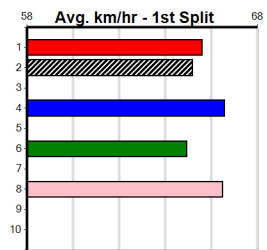

TRACKSIDE PIZZA & PASTA @ SANDOWN

9

9:38PM

(VIC time)

Distance: 595m, Race Type: Mixed 4/5, Total Prizemoney: $4,445
1st: $2,990, 2nd: $920, 3rd: $460, 4th: $75

BYE GEORGIE (1) can be hard to follow but she should be able to hold the early lead and she is hard to get past when on the arm. SLICK RAMBO (2) should get a nice sit on the red throughout and looks the danger. MINISTER MENTOR (4) has claims

Watchdog Tips: **1** **2** **4** **6** **Bet:** **Win 1**

Form Box	Wgt	Dist	Track	Date	Time	BON	Margin	1st/2nd (Time)	PIR	Checked	Comment	WR	Split 1	S/P	Grade	
1	BYE GEORGIE [4] $4.60															
	LTF Bitch Nov-20 Sire: ANDO'S MAC Dam: MONICA TEE Trainer: Rosalie Kerr (Caldermeade)															
	Owner(s): G Connell															
	Winning Distances: < 300m (0) 300 - 399m (0) 400 - 499m (3) 500 - 599m (4) 600 - 699m (0) > 700m (0)															
	Winning Weights: 28.2(1) 28.8(1) 28.9(1) 29.0(2) 29.4(2)															
	6th (4)	29.0	510	SLE	R4	17-Mar-24	29.66	28.69	14.00	CALIMO (28.69)	M/666	.	.	V10	.	9.45 $59.50 X45
	5th (3)	28.9	595	SAP	R8	31-Mar-24	34.82	34.59	3.5L	OKAY BOOMER (34.59)	M/5555	.	.	.	.	9.57 $20.60 X45
	6th (1)	28.9	520	GEL	R9	12-Apr-24	30.46	29.83	7.00L	ETHANOL EXTRA (29.98)	M/8887	.	.	.	.	5.56 $66.30 SH
	3rd (8)	28.9	650	WBL	R8	18-Apr-24	38.11	37.63	7.00L	EXPLODED (37.63)	S/355	.	.	.	.	17.56 $31.40 S
	8th (5)	29.1	680	WGL	R8	26-Apr-24	39.79	38.90	13.00	SUNNYSIDE JO (38.90)	M/888	.	.	.	.	19.16 $45.90 S
	4th (8)	29.0	715	SAN	R5	02-May-24	42.90	41.79	14.00	MEPUNGA LOAF (41.97)	S/6775	.	.	V5	.	6.39 $6.70 S
	3rd (1)	28.8	660	BAL	R4	08-May-24	38.43	37.98	6.50L	PASS MARK (37.98)	Q/3335	.	.	W	.	12.95 $14.40 S
	8th (6)	28.9	715	SAN	R5	16-May-24	42.65	41.62	9.50L	FAST MINARDI (42.02)	M/2578	.	.	.	.	6.18 $81.20 SH
	Last 3 wins NOT included above															
	1st (8)	29.4	595	SAP	R10	10-Dec-23	34.23	34.23	2.50L	BINNY DOO (34.39)	M/1111	.	.	.	.	9.15 $15.60 5
1st (6)	29.0	595	SAN	R5	28-Dec-23	34.56	34.56	0.05L	CAIN BALE (34.56)	M/3322	.	.	SW	.	9.42 $11.60 5	
1st (2)	29.0	595	SAN	R6	11-Jan-24	34.07	34.07	8.50L	AKINA JACK (34.64)	M/1111	.	.	.	.	9.06 $16.40 X34	

Box History								
Bx	1st	2nd	3rd	4th	5th	6th	7th	8th
1			3			2	1	1
2	1	1	1			2	1	
3			1		1	1		
4	2	1		1	1	3	1	
5	1						1	2
6	2			1	2		1	3
7		2	2	1				1
8	1	1	2	1	2	1		
Prize Best Starts								$39400.00
Trk/Dts APM								34.07(2)-11/1/24 53-7-5-7 16-4-2-0 12191