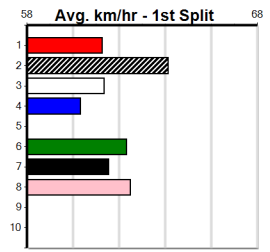

Sandown (SAP)

3

7:34PM

(VIC time)

ALDERBROOK PLUMBING (0-2 WINS)

Distance: 595m, Race Type: Restricted Win, Total Prizemoney: $4,445
1st: $2,990, 2nd: $920, 3rd: $460, 4th: $75

LYON BALE (8) ran a big race here last week after leading and will strip better for the run.
FACETIOUS (3) was placed in a stronger race last start and is suited to this distance range. ZELDA FAROS (6) is much better than her form reads.

Watchdog Tips: **8** **3** **6** **2** **Bet:** **Box Quinella 3,6,8 ($10 for 333.33%)**

1

Form Box	Wgt	Dist	Track	Date	Time	BON	Margin	1st/2nd (Time)	PIR	Checked	Comment	WR	Split 1	S/P	Grade
HARVEY INTENTION [M] Comes into calculations off this draw. $8.50															
BD Dog Nov-21 Sire: AUSSIE INFRARED Dam: JANE'S INTENTION Trainer: Todd O'Neill (Pearcedale)															
Owner(s): O'Neill Racing (SYN), T O'Neill, T O'Neill, M O'Neill															
Winning Distances: < 300m (0) 300 - 399m (0) 400 - 499m (0) 500 - 599m (0) 600 - 699m (0) > 700m (0)															
Winning Weights:															
4th (8)	36.3	510	SLE	R1	07-Mar-24	29.83	28.84	5.50L OSCAR INTENTION (29.46)	M/654	.	.	.	9.63	$7.00	M
5th (1)	37.1	680	WGL	R4	12-Mar-24	40.65	39.09	4.50L WILD CASH (40.35)	S/434	.	.	.	18.89	$31.30	RWH
5th (2)	36.5	400	GEL	R1	26-Mar-24	23.25	22.68	5.50L STEP ON AIR (22.89)	M/55	.	.	.	8.82	$4.40	M
2nd (8)	36.2	595	SAP	R3	31-Mar-24	35.39	34.59	8.50L PAYBACK (34.83)	M/4432	.	VO	.	9.82	$2.70	RW
2nd (2)	36.1	595	SAP	R3	07-Apr-24	35.07	34.23	13.00L ELLA'S BABE (34.23)	M/4444	.	.	.	9.63	$6.20	RW
5th (1)	35.7	435	SLE	R1	14-Apr-24	25.26	24.32	9.00L JOROGUMO (24.63)	Q/355	.	.	.	5.42	$19.20	M
3rd (2)	35.5	650	WBL	R4	09-May-24	37.94	37.62	4.50L GO SEEK REECE (37.62)	M/333	.	.	.	17.76	$83.00	RWH
7th (5)	35.6	650	WBL	R6	16-May-24	37.97	37.27	10.00L SHAKE AND BAKE (37.27)	S/788	.	.	.	18.00	$33.10	RWF
Last 3 wins NOT included above															
Prize Best Starts Trk/Dts APM															

2

Form Box	Wgt	Dist	Track	Date	Time	BON	Margin	1st/2nd (Time)	PIR	Checked	Comment	WR	Split 1	S/P	Grade
DUNDEE COOPER [7] Inside draw suits, can sneak home into a placing. $8.50															
LTF Dog Nov-21 Sire: AUSSIE INFRARED Dam: DUNDEE CALYPSO Trainer: Geoffrey Scott-smith (Pakenham)															
Owner(s): G Scott-smith															
Winning Distances: < 300m (0) 300 - 399m (0) 400 - 499m (1) 500 - 599m (0) 600 - 699m (0) > 700m (0)															
Winning Weights: 33.5(1)															
6th (6)	33.4	510	SLE	R4	24-Mar-24	29.93	28.72	13.00L POLAR TEDDY (29.08)	M/666	.	.	.	9.82	$14.40	RW
2nd (5)	33.4	510	SLE	R3	31-Mar-24	29.17	28.63	0.50L DUNDEE TIARA (29.15)	M/222	.	.	.	9.32	$12.50	X67
4th (3)	33.5	515	SAP	R4	07-Apr-24	30.43	29.34	4.50L TEMPER TRAP (30.13)	M/6743	.	.	.	5.26	$12.40	X67
3rd (4)	33.2	515	SAP	R4	21-Apr-24	30.21	29.30	8.00L DISHY DI (29.68)	M/7775	.	.	.	5.34	$20.60	X67H
4th (5)	33.3	515	SAN	R9	25-Apr-24	30.13	29.24	5.00L SCREECHING (29.78)	M/6544	.	.	.	5.34	$106.90	X67F
7th (7)	33.1	595	SAP	R9	05-May-24	35.26	34.35	11.00L PREMIUM EQUITY (34.50)	M/7666	.	.	.	9.71	$26.40	RWH
3rd (2)	33.1	500	BEN	R4	10-May-24	28.60	27.90	11.00L FERGUS ZULU (27.90)	M/544	.	.	.	6.78	$34.40	X67H
6th (8)	32.8	500	BEN	R5	17-May-24	28.74	28.08	7.00L SICK AND TIRED (28.28)	M/666	.	.	.	6.79	$68.10	X67F
Last 3 wins NOT included above															
1st (1)	33.5	400	WGL	R1	16-Nov-23	23.02	22.79	6.00L ASTON VINE (23.41)	M/32	.	.	.	8.65	$1.60	M
Prize Best Starts Trk/Dts APM