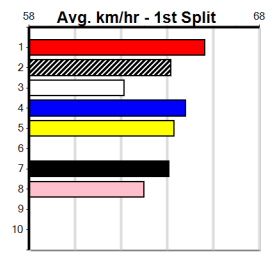

CHIHUAHUA PUPPY CUP THIS FRIDAY NIGHT

Distance: 515m, Race Type: Grade 5, Total Prizemoney: $3,340
1st: $2,230, 2nd: $690, 3rd: $345, 4th: $75

EXCAVATION (1) should be leading and winning here and looks the bet of the day. BATTLE OF WILL (5) can settle behind the top elect and appears a strong exacta option. SIR NATHAN (2) can fill a minor placing.

Watchdog Tips: 1 5 2 3 Bet: Win 1

EXCAVATION [5] Back to his best, should lead, bet of the day. $1.40
DKBD Dog Jul-22 Sire: FERNANDO BALE Dam: THRIVING
Owner(s): A Tullio
Trainer: Jason Thompson (Pearcedale)
Winning Distances: < 300m (0) 300 - 399m (0) 400 - 499m (0) 500 - 599m (3) 600 - 699m (0) > 700m (0)
Winning Weights: 28.5(1) 28.6(1) 29.1(1)
8th (1) 28.4 525 MEA R2 24-Feb-24 30.70 29.71 11.00 WARM COCKLES (29.94) M/2456 . . . . 5.14 $1.40 MF
6th (4) 28.5 515 SAP R8 03-Mar-24 30.37 29.28 4.50L VINCENT BALE (30.07) M/4232 . . . . 5.19 $4.30 RWH
7th (8) 28.9 515 SAN R8 14-Mar-24 30.19 29.27 13.00 ZIPPING HOPKINS (29.28) M/8777 . . . . 5.31 $12.30 SH
2nd (3) 28.4 515 SAN R3 21-Mar-24 29.70 29.27 4.75L SHAKE IT OFF (29.38) Q/1122 . . . . 5.09 $11.10 SH
8th (4) 28.4 515 SAN R5 28-Mar-24 31.69 29.45 30.00 OREGON DURANT (29.66) M/4888 . . V3 5.15 $24.30 SF
8th (5) 28.6 460 GEL R4 26-Apr-24 26.43 25.57 13.00 IDYLLIC JAMES (25.57) M/888 . . . . 7.01 $3.40 X67
3rd (8) 28.8 450 BAL R2 02-May-24 25.42 25.09 3.00L BLISTERED EARTH (25.22) Q/323 . . . . 6.60 $3.80 RWH
1st (2) 29.1 525 MEA R4 11-May-24 29.99 29.86 9.00L CANYA VANQUISH (30.60) Q/1111 . . SW 5.05 $2.80 RWF
Last 3 wins NOT included above
1st (1) 28.5 525 MEP R3 07-Feb-24 30.10 30.10 4.50L DUCKWORTH (30.40) Q/1111 . . SW 5.13 $4.30 MH
1st (8) 28.6 525 MEA R1 17-Feb-24 30.17 29.53 2.75L TRESPASSING (30.35) M/1211 . . SW 5.12 $2.60 MSF

SIR NATHAN [5] Handy type who can fill a minor placing. $16.00
BD Dog Feb-21 Sire: MY REDEEMER Dam: LITTLE SAMARA
Owner(s): E Lieshout
Trainer: Eddie Lieshout (Drouin West)
Winning Distances: < 300m (0) 300 - 399m (0) 400 - 499m (4) 500 - 599m (1) 600 - 699m (0) > 700m (0)
Winning Weights: 33.5(1) 34.1(1) 34.6(1) 34.7(1) 35.0(1)
3rd (6) 35.3 515 SAP R7 25-Feb-24 30.00 29.46 8.00L DUNDEE REBEL (29.46) M/2333 . . . . 5.12 $18.70 X34
4th (2) 34.8 510 SLE R8 03-Mar-24 29.32 28.96 5.50L JEBEDIAH (28.96) S/224 . . . . 9.42 $42.40 X45
5th (3) 34.7 515 SAP R7 10-Mar-24 29.99 29.77 2.50L LORNETT EXPRESS (29.83) M/4444 . . . . 5.18 $34.70 X45
8th (2) 34.7 460 WGL R8 15-Mar-24 26.31 25.86 6.50L AUNT VIRGINIA (25.88) M/788 . . SW 6.75 $39.60 X45
3rd (7) 34.1 460 WGL R7 29-Mar-24 26.17 25.40 11.00 WHIPPING IT (25.40) S/665 . . . . 6.83 $15.60 5
7th (5) 33.9 450 TRA R6 03-Apr-24 25.87 24.91 5.50L BERNARDO BEAST (25.52) M/678 . . . . 6.93 $27.60 5
5th (6) 34.6 450 TRA R7 12-Apr-24 25.38 24.76 9.00L ON HIGH ALERT (24.76) S/776 . . . . 6.77 $68.50 X45
1st (5) 34.1 460 WGL R7 30-Apr-24 26.05 25.78 2.00L BOOT A DREAM (26.18) M/444 . . . . 6.64 $8.60 5
Last 3 wins NOT included above
1st (8) 34.6 460 WGL R5 09-Feb-23 26.13 26.00 1.00L ROCKY DINGO (26.20) M/222 . . . . 6.70 $1.90 T3-7
1st (5) 34.7 460 WGL R6 06-Jul-23 26.43 26.40 0.75L MISTY AMY (26.48) M/443 . . SW 6.67 $4.80 X67
1st (4) 35.0 515 SAP R9 14-Jan-24 30.23 29.37 0.75L KNIGHT CUDDLE (30.27) M/2322 . . . . 5.21 $3.80 RW