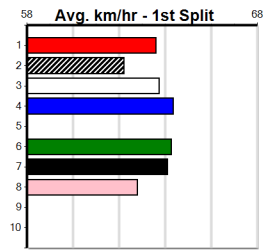

TOONGABBIE LODGE (250+RANK)

10

9:55PM

(VIC time)

Distance: 515m, Race Type: Grade 5 No Penalty, Total Prizemoney: $3,340
1st: $2,230, 2nd: $690, 3rd: $345, 4th: $75

DREAM ON ALLAN (6) was far from disgraced when placed here last time and he can go one better tonight. UNCONTESTED (8) was dominant at Warragul and she just needs to cross early on. ROXY SMIRNOFF (3) returned to form at Bendigo

Watchdog Tips: **6** **8** **3** **1** **Bet:** **Win 6**

1

GRACELAND BOY [5] **Solid record here, has the good draw, respect** **$6.00**
F Dog Oct-20 **Sire: WORM BURNER Dam: OUTSIDE EDGE** **Trainer: Greg Doyle (Mulgrave)**

Owner(s): S Doyle
Winning Distances: < 300m (0) 300 - 399m (0) 400 - 499m (1) 500 - 599m (3) 600 - 699m (1) > 700m (0)
Winning Weights: 29.6(1) 29.7(1) 30.1(1) 30.4(2)

Rank	Age	Sex	Dist	Track	Date	Time	BOB	Margin	1st/2nd (Time)	PIR	Checked	Comment	WR	Split 1	S/P	Grade
3rd	(8)	M	30.3	SAP	R6	31-Mar-24	30.64	29.79	7.00L BOURNE SUPREMACY	M/7444	.	.	.	5.36	$13.00	5NP
5th	(2)	M	29.6	SLE	R9	07-Apr-24	37.49	37.18	4.50L SEPHORA BALE (37.18)	M/3345	.	.	.	6.30	$36.80	X45
7th	(8)	M	29.6	TRA	R7	12-Apr-24	25.55	24.76	12.00 ON HIGH ALERT (24.76)	S/888	.	.	.	7.05	$35.70	X45
5th	(5)	M	29.5	SLE	R9	14-Apr-24	37.50	36.76	11.00 SEPHORA BALE (36.76)	M/6555	.	.	.	6.32	$37.80	X45
2nd	(2)	M	29.9	SAP	R9	21-Apr-24	30.13	29.30	1.5L BEAR HAND (30.03)	M/6433	.	.	.	5.26	$6.20	5
6th	(8)	M	29.9	SAP	R7	28-Apr-24	30.01	29.50	5.50L GAPING MARGIN (29.65)	M/6666	.	.	.	5.32	$29.80	5
7th	(7)	M	29.8	SAP	R8	05-May-24	35.32	34.35	14.00 IRISH MILLIE (34.35)	M/6667	.	SW	.	9.69	$74.60	5
3rd	(4)	M	29.7	MEP	R4	15-May-24	30.68	30.12	2.50L MADDIE ODD SOCK (30.50)	M/3333	.	.	.	5.27	$11.10	T3-5

Last 3 wins NOT included above

1st	(2)	M	30.1	SAP	R10	04-Jun-23	30.01	29.33	3.75L SPEED LINE SALLY (30.26)	M/4211	.	.	.	5.30	$2.50	6G
1st	(5)	M	30.4	WGL	R4	28-Nov-23	39.77	39.77	1.5L ASTON SUNSET (39.87)	M/331	.	SW	.	18.68	$28.20	5
1st	(3)	M	30.4	BAL	R8	11-Mar-24	31.39	31.39	2.00L SQUIGGLY SAM (31.51)	Q/1111	.	.	.	6.80	$4.90	T3-5

Box History

Bx	1st	2nd	3rd	4th	5th	6th	7th	8th
1		2	3	1	1			
2	1	3		1	3	1		1
3	1			1		1	1	
4	1	1	2	4	3	1	1	
5	1	1	3	3	2	1		
6		1	1	2				2
7			1	1		2		2
8	1		2	1	1	2	2	2

Prize Best Starts Trk/Dts APM: $25550.00, 30.01(2)-4/6/23, 68-5-6-11, 11-1-3-2, 6217