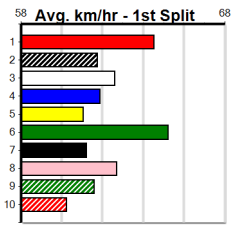

SOUTHERN SHEETMETAL

Distance: 390m, Race Type: Tier 3 - Grade 7, Total Prizemoney: \$1,530
1st: \$1,000, 2nd: \$320, 3rd: \$160, 4th: \$50

4

2:42PM

(VIC time)

SALMON SPRAY (3) should have more than enough speed to find the top and she will prove too zippy for these. BLACKPOOL TRIP (1) is an improving type and he is drawn to get all the breaks. BLACKPOOL URBAN (6) is showing some promise