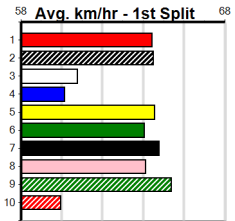

PAUA OF BUDDY AT STUD

Distance: 450m, Race Type: Grade 5 T3, Total Prizemoney: $1,530
1st: $1,000, 2nd: $320, 3rd: $160, 4th: $50

6

3:22PM
(VIC time)

CHAIN DRIVE (8) turned in a strong performance at Geelong and he will appreciate the drop in class. SONIC SONNY (6) has won two of his past three and he can work into the mix in the middle stages. POWER INNINGS (2) just needs room early on.

Watchdog Tips: **8** **6** **2** **4** Bet: **Win 8**