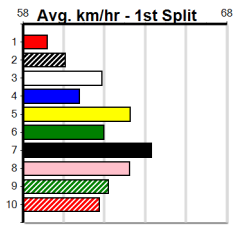

EUREKA CONCRETE (1-2 WINS)

Distance: 450m, Race Type: Tier 3 - Restricted Win, Total Prizemoney: $1,530
1st: $1,000, 2nd: $320, 3rd: $160, 4th: $50

5

3:06PM
(VIC time)

DARRA TOPAZ (7) has raced well at Bendigo to date and she should assume control before the bend. ABLETT FLYER (8) has been placed in three of five here and he will get a nice cart across early on. ZELDA FAROS (5) can come out running.

Watchdog Tips: **7** **8** **5** **6** **Bet:** **Win 7**