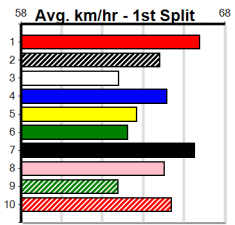

TOWN & COUNTRY LINE MARKING

Distance: 450m, Race Type: Grade 5 T3, Total Prizemoney: $1,530
1st: $1,000, 2nd: $320, 3rd: $160, 4th: $50

GOGO SKYE (5) is armed with a great turn of foot and he can break up the field through the first bend. DEEP FEVER (8) will appreciate the drop in class and he is suitably drawn out wide. SELYNIA BLUE (7) is a more than capable type.

Watchdog Tips: **5** **8** **7** **1** **Bet:** **Box Trifecta 1,5,7,8 ($10 for 41.67%)**