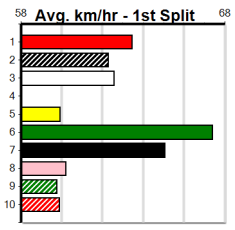

SPORTSBET WE LET THE DOGS OUT

Distance: 390m, Race Type: Tier 3 - Maiden, Total Prizemoney: $1,530
1st: $1,000, 2nd: $320, 3rd: $160, 4th: $50

1
1:38PM
(VIC time)

MISTY BLUE (1) has been placed in three of five to date and she is drawn to make every post a winner. SPICY MINX (7) has been consistent to date and she will pressure the red from the outset. NATURAL GLAMOUR (6) is getting stronger all the time.

Watchdog Tips: **1** **7** **6** **4** **Bet:** **Box Trifecta 1,4,6,7 ($10 for 41.67%)**