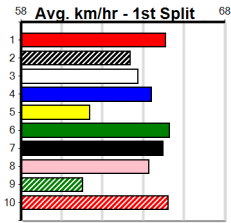

BALLARAT FUNCTION CENTRE

Distance: 390m, Race Type: Grade 5 T3, Total Prizemoney: $1,530
1st: $1,000, 2nd: $320, 3rd: $160, 4th: $50

LADY ARANDT (3) owns a slick 21.99 PB here and she will find this a lot easier than her most recent racing. OCCIPITAL (7) had little luck when resuming and he will be much better for the run. DAISY MAY (2) has a good record here.

Watchdog Tips: **3** **7** **2** **4** **Bet:** **Win 3**