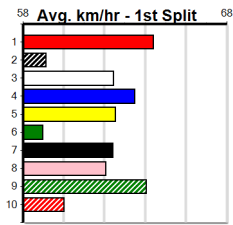

A1 SIGNAGE

Distance: 390m, Race Type: Tier 3 - Maiden, Total Prizemoney: $1,530
1st: $1,000, 2nd: $320, 3rd: $160, 4th: $50

Watchdog Tips: **8** **7** **3** **5** **Bet:** **Win 8**

1 FAST LEGS [M] *Well drawn but is still learning, place claims*

Form	Box	Weight	Dist	Track	Date	Time	BON	Margin	1st/2nd (Time)	PIR	Checked	Comment	W/R	Split 1	S/P	Grade	
1	B				Jun-22												
BK B Jun-22 FERAL FRANKY DREAMING $6.00																	
Trainer: Jimmy Holt (Kyneton)																	
3rd	(8)	27.8	350	TRA	R2	17-Apr-24	20.30	19.73	3.75LRIO WINTER (20.04)	M/43	.	.	.	6.82	$1.60	M	
6th	(2)	27.9	400	GEL	R2	27-Apr-24	23.60	22.35	14.00LBLOODLINE (22.68)	M/45	.	.	.	8.70	$4.60	M	
Owner(s): Gisborne Grumps (SYN), J Grant, J Prater, P Brun																	

Winning Boxes							
1	2	3	4	5	6	7	8
Prize				$260.00			
Best				FSH			
Starts				2-0-0-1			
Trk/Dst				0-0-0-0			
APM				$260			

2 SHAKA BIG CHIEF [M] *Well down the track to date, must show more*

Form	Box	Weight	Dist	Track	Date	Time	BON	Margin	1st/2nd (Time)	PIR	Checked	Comment	W/R	Split 1	S/P	Grade	
2	D				Jul-22												
RBD D Jul-22 FERAL FRANKY GAZER BALE $16.00																	
Trainer: Michael Bewley (Pentland Hills)																	
8th	(1)	29.5	390	SHP	R1	08-Apr-24	23.24	21.71	19.00LIF HE COULD (21.97)	S/78	.	.	.	9.09	$12.50	M	
7th	(5)	30.2	390	BAL	R1	14-Apr-24	23.88	22.49	10.00LHERE HUGO (23.19)	M/54	.	.	.	8.86	$23.00	M	
4th	(1)	30.4	390	BAL	R1	29-Apr-24	23.19	22.24	4.25LIT'S NOT MESSI (22.90)	M/23	.	.	.	8.65	$8.20	T3-M	
6th	(3)	30.5	390	WBL	R2	06-May-24	24.74	22.36	29.00LCHELSEA DAGGER (22.73)	Q/66	.	V0	.	9.49	$4.60	M	
Owner(s): M Bewley																	

Winning Boxes							
1	2	3	4	5	6	7	8
Prize				$50.00			
Best				NBT			
Starts				4-0-0-0			
Trk/Dst				2-0-0-0			
APM				$50			

3 ASTON RUINART [M] *Armed with a nice turn of foot, may be value*

Form	Box	Weight	Dist	Track	Date	Time	BON	Margin	1st/2nd (Time)	PIR	Checked	Comment	W/R	Split 1	S/P	Grade	
3	B				Apr-22												
BK B Apr-22 FERNANDO BALE ASTON CHANDON $7.50																	
Trainer: Glenn Campbell (Anakie)																	
4th	(7)	27.2	390	BAL	R1	01-Apr-24	22.87	22.14	4.25LPELICAN FLYER (22.58)	M/33	.	.	.	8.75	$7.10	T3-M	
2nd	(6)	27.8	390	BAL	R1	21-Apr-24	22.92	22.23	2.25LWHATEVER WILLOW (22.78)	M/22	.	V0	.	8.68	$3.70	M	
F	(6)	27.3	410	HOR	R2	26-Apr-24	0.00	23.65	.SPIN AND BURN (24.31)	M/17	.	V10	.	10.63	$23.00	M	
6th	(7)	26.7	390	BAL	R1	06-May-24	22.80	21.89	13.00LECO BALE (21.89)	M/52	.	.	.	8.73	$8.40	T3-M	
Owner(s): R Borda																	

Winning Boxes							
1	2	3	4	5	6	7	8
Prize				$1,150.00			
Best				NBT			
Starts				9-0-2-1			
Trk/Dst				4-0-1-0			
APM				$828			

4 LOSE MY NUMBER [M] *Yet to impress, drawn to find bother, tested*

Form	Box	Weight	Dist	Track	Date	Time	BON	Margin	1st/2nd (Time)	PIR	Checked	Comment	W/R	Split 1	S/P	Grade	
4	D				May-22												
BD D May-22 FERAL FRANKY PRINNY ARANDT $18.00																	
Trainer: Max Zammit (Exford)																	
4th	(2)	33.2	410	HOR	R2	09-Apr-24	24.48	23.26	11.00LMISS MARY JO (23.72)	Q/34	.	.	.	10.81	$33.60	MH	
6th	(8)	33.8	410	HOR	R3	12-Apr-24	24.62	23.58	12.00LAEROBIC ICE AGE (23.80)	S/56	.	.	.	10.84	$9.00	M	
Owner(s): M Brealey																	

Winning Boxes							
1	2	3	4	5	6	7	8
Prize				$75.00			
Best				FSH			
Starts				2-0-0-0			
Trk/Dst				0-0-0-0			
APM				$75			

5 LITERALLY [M] *Handily placed in her past two, must respect*