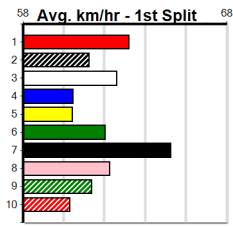

OLIVIA EXPRESS (7) showed some improvement at Healesville last time and she may give them something to catch. XUN BALE (8) drops in class and he will get a nice cart across early on. LITTLE POPPET (6) is well drawn out wide

Watchdog Tips: **7** **8** **6** **4** **Bet:** **Box Trifecta 4,6,7,8 ($10 for 41.67%)**