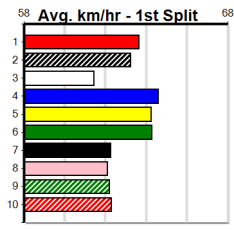

GREYHOUND ADOPTION PROGRAM

Distance: 390m, Race Type: Grade 5 T3, Total Prizemoney: $1,530
1st: $1,000, 2nd: $320, 3rd: $160, 4th: $50

HERE FOR GLORY (3) has been racing well around Mt Gambier of late and he can come out running at times. JETSON EXPRESS (5) showed promise last prep and she is expected to race well fresh. SILLIEST SALMON (8) is racing with confidence at present.

Watchdog Tips: **3** **5** **8** **7** Bet: **Win 3**