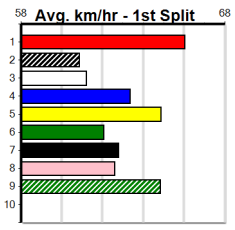

SJC CONCRETING

Distance: 390m, Race Type: Tier 3 - Grade 6, Total Prizemoney: $1,530
1st: $1,000, 2nd: $320, 3rd: $160, 4th: $50

9
4:12PM
(VIC time)

ASTON HOMARE (4) has been handily placed in her two runs here and she is expected to lead from go to whoa. SCOOBY GRANGE (6) has a nice turn of foot and he likes to stay wide in his races. HUSTLE NINE (2) is a more than capable type.

Watchdog Tips: **4** **6** **2** **8** **Bet:** **Win 4**