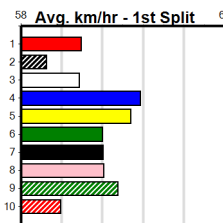

SWEET NETTY'S CATERING

Distance: 450m, Race Type: Grade 5 T3, Total Prizemoney: $1,530
1st: $1,000, 2nd: $320, 3rd: $160, 4th: $50

7
3:41PM
(VIC time)

MY GIRL RISSA (6) owns a handy 25.75 PB here and she will find this easier than her most recent racing. EXOTIC BEAUTY (8) was impressive here last time and she can stay wide in her races. LAMONT BALE (7) rarely runs a bad race here.

Watchdog Tips: **6** **8** **7** **3** **Bet:** **Box Trifecta 3,6,7,8 ($10 for 41.67%)**