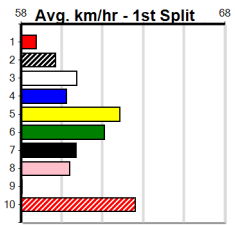

TUDOR ELECTRICAL

Distance: 450m, Race Type: Tier 3 - Maiden, Total Prizemoney: $1,530
1st: $1,000, 2nd: $320, 3rd: $160, 4th: $50

3

2:18PM

(VIC time)

SUDOKU JAXON (3) has been luckless in his four runs to date and he is expected to make amends this time around. TORRENTIAL (5) is another who has been luckless to date and she is expected to fire fresh. IMPALA BALE (6) has shown some talent to date

Watchdog Tips:

3

5

6

8

Bet:

Win 3