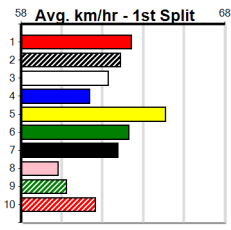

SPORTSBET WE LET THE DOGS OUT

12

5:18PM
(VIC time)

Distance: 390m, Race Type: Grade 5 T3, Total Prizemoney: $1,530
1st: $1,000, 2nd: $320, 3rd: $160, 4th: $50

MR. BLUE (5) is a classy speedster when right and he will find this a lot easier than his most recent racing. CHERRY RED (6) has a solid record here and she will get a nice cart across early on. AMY JAY (7) can settle on the speed.

Watchdog Tips: **5** **6** **7** **2** **Bet:** **Win 5**