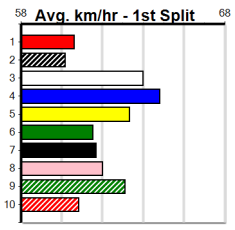

BALLARAT FUNCTION CENTRE

Distance: 450m, Race Type: Tier 3 - Grade 7, Total Prizemoney: $1,530
1st: $1,000, 2nd: $320, 3rd: $160, 4th: $50

9

4:26PM

(VIC time)

TORNADO JACK (1) was desperately unlucky at Bendigo last time and he can get the job done this time around. MAYBE SPAGHETTI (4) has been handily placed in his past two and he can settle on the speed. MCIVOR ALFY (7) won't be too far away

Watchdog Tips:

1

4

7

6

Bet:

Win 1