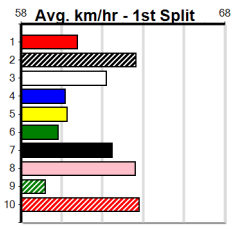

TUDOR ELECTRICAL

Distance: 450m, Race Type: Grade 5 T3, Total Prizemoney: $1,530
1st: $1,000, 2nd: $320, 3rd: $160, 4th: $50

6
3:29PM
(VIC time)

SWEET ACES (8) can show early speed in her races and she can break up the field through the bend. SO SUDDEN (7) has a good record here and he will appreciate the slight drop in class. WHAT A DOLL (2) can come out running at times.

Watchdog Tips: **8** **7** **2** **1** **Bet:** **Box Trifecta 1,2,7,8 ($10 for 41.67%)**