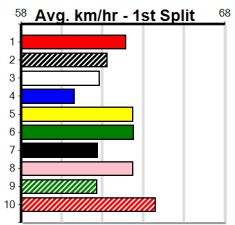

SWEET NETTY'S CATERING

Distance: 390m, Race Type: Tier 3 - Grade 7, Total Prizemoney: \$1,530
1st: \$1,000, 2nd: \$320, 3rd: \$160, 4th: \$50

PELICAN FLYER (8) owns a handy 22.58 PB here and she will get plenty of room in the early stages. KAYE NIGHT (4) was never headed here two runs back and he should be in the firing line once again. ARCTIC GLAMOUR (6) has solid claims