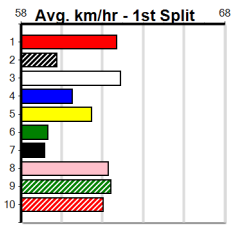

A1 SIGNAGE

Distance: 390m, Race Type: Tier 3 - Maiden, Total Prizemoney: $1,530
1st: $1,000, 2nd: $320, 3rd: $160, 4th: $50

2
2:02PM
(VIC time)

MUCK AROUND (8) has been in the money in all five runs to date and he gets his chance to break through. BRILEY RIOT (5) has been luckless since her debut placing and she is expected to make amends. ZIPPI MUSTANG (2) has shown some talent.

Watchdog Tips:

8

5

2

1

Bet:

Win 8