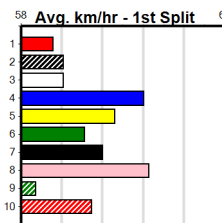

SJC CONCRETING

Distance: 390m, Race Type: Tier 3 - Maiden, Total Prizemoney: \$1,530
1st: \$1,000, 2nd: \$320, 3rd: \$160, 4th: \$50

3

2:21PM
(VIC time)

FAST LEGS (4) has been placed in two of three to date and she has the speed to cross and lead throughout. LITERALLY (5) has been solidly placed in her past three and she will be in the mix for most of the journey. MY GIRL NAHLAH (1) has solid claims