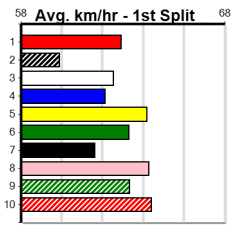

GREYHOUND ADOPTION PROGRAM

Distance: 390m, Race Type: Grade 5 T3, Total Prizemoney: $1,530
1st: $1,000, 2nd: $320, 3rd: $160, 4th: $50

4

2:42PM

(VIC time)

SPANISH BULLET (1) has been placed in four of six here and he will get plenty of cover in the early stages. ROGAN BALE (3) is racing with confidence and he will be strong in the run to the line. LIGHTS STRIKE (4) has a good record here.

Watchdog Tips:

1

3

4

5

Bet:

Win 1