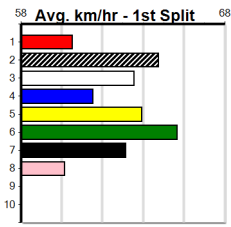

EUREKA CONCRETE

Distance: 450m, Race Type: Tier 3 - Grade 6, Total Prizemoney: $1,530
1st: $1,000, 2nd: $320, 3rd: $160, 4th: $50

7

3:51PM
(VIC time)

WHATEVER WILLOW (3) was a gutsy 25.72 winner here recently and she will prove hard to hold out again. FIREPROOFED (5) is better than her past few runs and she is expected to fire after a freshen up. SWEET AS MARY (6) can run a cheeky race

Watchdog Tips: **3** **5** **6** **4** **Bet:** **Box Trifecta 3,4,5,6 ($10 for 41.67%)**