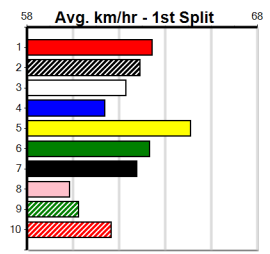

**Watchdog Tips:** **5** **6** **7** **2** **Bet:** **Win 5**

**1**

**MINI MINION (WA)[5]** **Needs to lead, pushes up the track, tough ask** **\$12.00**

**BK** **Bitch** **Jan-21** **Sire: NITRO BURST** **Dam: WHITE MINION** **Trainer: Geoffrey Williamson (Marong)**