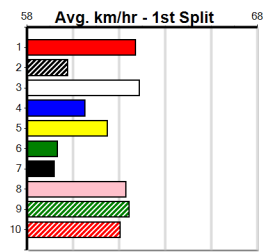

A1 SIGNAGE

Distance: 390m, Race Type: Tier 3 - Maiden, Total Prizemoney: $1,530
1st: $1,000, 2nd: $320, 3rd: $160, 4th: $50

MUCK AROUND (8) has been in the money in all five runs to date and he gets his chance to break through. BRILEY RIOT (5) has been luckless since her debut placing and she is expected to make amends. ZIPPI MUSTANG (2) has shown some talent.

Watchdog Tips: **8** **5** **2** **1** **Bet:** **Win 8**

1

PIPPA [M] **Not the worst, rails draw should help, respect** **$7.00**
BEF Bitch Feb-22 Sire: ORSON ALLEN Dam: TINK Trainer: Cameron Morris-flynn (Mitchell P)
Owner(s): N Dewhurst
Winning Distances: < 300m (0) 300 - 399m (0) 400 - 499m (0) 500 - 599m (0) 600 - 699m (0) > 700m (0)
Winning Weights:
4th (1) 29.2 390 WBL R1 04-Apr-24 22.96 21.99 11.00 ASTON ZINGARA (22.23) M/54 . . . . 8.96 $21.80 M
3rd (6) 28.9 425 BEN R1 10-Apr-24 24.75 24.18 3.00L PEAKY CONE (24.55) M/442 . . . . 6.78 $13.90 T3-M
2nd (7) 28.5 390 BAL R1 15-Apr-24 22.88 22.28 0.75L SALMON SPRAY (22.83) M/34 . . . . 8.59 $5.90 T3-M
4th (5) 28.1 410 HOR R1 23-Apr-24 23.79 23.26 6.00L TASTE OF HELL (23.39) Q/34 . . . . 10.61 $30.00 M
3rd (2) 27.8 410 HOR R1 26-Apr-24 24.14 23.65 7.00L SOLO EFFORT (23.65) M/43 . . . . 10.79 $2.70 M
4th (4) 28.1 390 SHP R1 02-May-24 23.31 22.35 6.50L AKASHIC (22.89) M/55 . . . . 8.86 $15.30 T3-M
6th (5) 27.9 460 GEL R3 07-May-24 26.98 25.79 15.00 WHATEVER HE SAID (25.96) M/566 . . . . 6.90 $17.60 M
8th (5) 27.8 500 BEN R3 11-May-24 29.75 28.13 13.00 AS YOU WERE (28.89) M/457 . . . . 6.99 $8.60 M
Last 3 wins NOT included above

Box History

Bx	1st	2nd	3rd	4th	5th	6th	7th	8th
1				1				
2			1					
3								
4				1				
5				1		2		1
6			1					
7		1						
8								

Prize Best	$865.00
Starts	NBT
Trk/Dts	9-0-1-2
APM	1-0-1-0
	754

2

ZIPPI MUSTANG [M] **Placed in four of six here, threat if steps** **$4.60**
RF Bitch Dec-21 Sire: ALLEN DEED Dam: BLACK MUSTANG Trainer: Bernie Ender (St Albans)
Owner(s): Almighty Angel (SYN), L Condon, G Fisher, J Condon, J Reid, P Morganti, J Arnold, S Tetlow, C H
Winning Distances: < 300m (0) 300 - 399m (0) 400 - 499m (0) 500 - 599m (0) 600 - 699m (0) > 700m (0)
Winning Weights:
5th (3) 26.0 300 HVL R2 10-Mar-24 17.28 16.33 8.00L MINNIE ROCKS (16.75) M/2 . . . . 3.93 $13.20 M
2nd (5) 25.9 390 BAL R1 03-Apr-24 22.78 21.97 4.50L PARIS BALE (22.46) M/12 . . . . 8.53 $18.20 M
3rd (6) 26.1 390 BAL R1 08-Apr-24 23.32 22.25 7.00L ALICE FROM VENUS (22.83) M/63 . . . . 8.84 $4.80 T3-M
8th (3) 26.3 390 BAL R1 15-Apr-24 23.52 22.28 10.00 SALMON SPRAY (22.83) M/78 . . V5 . . 8.86 $6.70 T3-M
3rd (8) 26.6 390 BAL R2 21-Apr-24 22.84 22.23 6.50L AWESOME JADE (22.38) M/55 . . . . 8.71 $11.70 RW
3rd (5) 26.3 390 BAL R1 29-Apr-24 23.14 22.24 3.5L IT'S NOT MESSI (22.90) M/66 . . . . 8.81 $5.90 T3-M
5th (5) 26.1 390 BAL R1 04-May-24 22.60 22.27 4.00L ROCKHAMPTON EMMA M/45 . . . . 8.61 $7.00 M
Last 3 wins NOT included above

Box History

Bx	1st	2nd	3rd	4th	5th	6th	7th	8th
1								
2								
3					1			1
4								
5	1	1		1				
6		1						
7								
8			1					

Prize Best	$1000.00
Starts	NBT
Trk/Dts	7-0-1-3
APM	6-0-1-3
	864