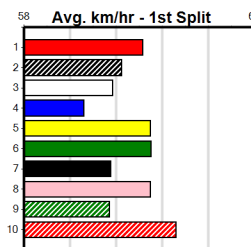

(VIC time)

SWEET NETTY'S CATERING

Distance: 390m, Race Type: Tier 3 - Grade 7, Total Prizemoney: $1,530
1st: $1,000, 2nd: $320, 3rd: $160, 4th: $50

PELICAN FLYER (8) owns a handy 22.58 PB here and she will get plenty of room in the early stages. KAYE NIGHT (4) was never headed here two runs back and he should be in the firing line once again. ARCTIC GLAMOUR (6) has solid claims

Watchdog Tips:	8	4	6	5	Bet:	Win 8

1	SAM'S GIRL [7] WF Bitch Nov-21 Owner(s): S Negrello Winning Distances: < 300m (0) 300 - 399m (0) 400 - 499m (1) 500 - 599m (0) 600 - 699m (0) > 700m (0) Winning Weights: 26.7(1)	Steady maiden winner, this is harder, tested Sire: FERNANDO BALE Dam: SIXTEEN PEGS Trainer: Peter Fulton (Ecklin South) $12.00	
	4th (6) 27.0 410 HOR R1 19-Mar-24 23.98 23.01 12.00 PASSING (23.19) M/44 . . . . . 10.69 $34.10 M	<table border="1"> <tr><th colspan="8">Box History</th></tr> <tr><th>Bx</th><th>1st</th><th>2nd</th><th>3rd</th><th>4th</th><th>5th</th><th>6th</th><th>7th</th><th>8th</th></tr> <tr><td>1</td><td></td><td>1</td><td></td><td></td><td></td><td>2</td><td>2</td><td></td></tr> <tr><td>2</td><td></td><td></td><td>1</td><td></td><td>1</td><td>1</td><td></td><td></td></tr> <tr><td>3</td><td></td><td></td><td></td><td></td><td></td><td></td><td>1</td><td></td></tr> <tr><td>4</td><td></td><td></td><td>1</td><td></td><td></td><td></td><td></td><td>1</td></tr> <tr><td>5</td><td></td><td>1</td><td>2</td><td>1</td><td>1</td><td>2</td><td></td><td></td></tr> <tr><td>6</td><td></td><td></td><td></td><td>2</td><td>2</td><td></td><td></td><td>1</td></tr> <tr><td>7</td><td></td><td></td><td></td><td></td><td></td><td></td><td></td><td></td></tr> <tr><td>8</td><td>1</td><td></td><td></td><td>1</td><td></td><td>2</td><td></td><td></td></tr> <tr><td colspan="2">Prize Best</td><td colspan="2"></td><td colspan="2">$3430.00</td><td colspan="2">NBT</td><td colspan="2"></td></tr> <tr><td colspan="2">Trk/Dts</td><td colspan="2"></td><td colspan="2">28-1-2-4</td><td colspan="2">2-0-0-1</td><td colspan="2"></td></tr> <tr><td colspan="2">APM</td><td colspan="2"></td><td colspan="2">2751</td><td colspan="2"></td><td colspan="2"></td></tr> </table>	
	F (2) 27.0 390 WBL R1 26-Mar-24 0.00 22.28 . SLACK (22.28) M/47 . . . V7 . . . 9.01 $17.00 M		
	2nd (5) 26.8 410 HOR R2 05-Apr-24 23.96 23.32 4.25L RESIGN THE PLOW (23.67) M/22 . . . . . 10.63 $24.20 M		
	5th (6) 26.8 390 BAL R1 14-Apr-24 23.66 22.49 7.00L HERE HUGO (23.19) Q/65 . . . . . 8.86 $31.60 M		
	4th (5) 26.3 410 HOR R2 23-Apr-24 24.05 23.26 6.50L ZAPPER BALE (23.62) M/55 . . . . . 11.01 $34.40 M		
	1st (8) 26.7 410 HOR R1 30-Apr-24 24.09 23.20 1.25L PATRIOT BRADLEY (24.16) Q/21 . . . SW . . . 10.49 $13.10 M		
	6th (8) 26.8 390 WBL R3 06-May-24 23.12 22.36 2.75L NARINGAL SALLY (22.94) M/35 . . . . . 8.72 $8.10 X67		
	6th (1) 26.8 410 HOR R3 14-May-24 24.20 23.14 11.00 BELLA SUPREME (23.49) Q/85 . . . . . 10.99 $28.90 7		
	Last 3 wins NOT included above		

2	SLINGER [7] WBD Dog Feb-22 Owner(s): B Jacobs Winning Distances: < 300m (0) 300 - 399m (0) 400 - 499m (1) 500 - 599m (0) 600 - 699m (0) > 700m (0) Winning Weights: 30.9(1)	Struggled since his Horsham win, tough ask Sire: FERNANDO BALE Dam: COSMIC SPARKLE Trainer: Bruce Jacobs (Carisbrook) $16.00	
	3rd (6) 30.7 515 SAP R1 04-Feb-24 30.81 29.33 16.00 DISHY DI (29.73) M/3444 . . . . . 5.29 $7.80 MH	<table border="1"> <tr><th colspan="8">Box History</th></tr> <tr><th>Bx</th><th>1st</th><th>2nd</th><th>3rd</th><th>4th</th><th>5th</th><th>6th</th><th>7th</th><th>8th</th></tr> <tr><td>1</td><td></td><td></td><td></td><td></td><td></td><td></td><td></td><td></td></tr> <tr><td>2</td><td>1</td><td></td><td></td><td>1</td><td></td><td></td><td></td><td></td></tr> <tr><td>3</td><td></td><td></td><td></td><td></td><td></td><td></td><td></td><td></td></tr> <tr><td>4</td><td></td><td></td><td></td><td></td><td>1</td><td></td><td></td><td></td></tr> <tr><td>5</td><td></td><td>1</td><td></td><td></td><td>1</td><td></td><td>2</td><td></td></tr> <tr><td>6</td><td></td><td></td><td>1</td><td>1</td><td></td><td></td><td></td><td>1</td></tr> <tr><td>7</td><td></td><td></td><td></td><td>1</td><td></td><td></td><td></td><td></td></tr> <tr><td>8</td><td></td><td></td><td></td><td></td><td></td><td></td><td></td><td></td></tr> <tr><td colspan="2">Prize Best</td><td colspan="2"></td><td colspan="2">$2045.00</td><td colspan="2">NBT</td><td colspan="2"></td></tr> <tr><td colspan="2">Trk/Dts</td><td colspan="2"></td><td colspan="2">11-1-1-1</td><td colspan="2">2-0-0-0</td><td colspan="2"></td></tr> <tr><td colspan="2">APM</td><td colspan="2"></td><td colspan="2">1431</td><td colspan="2"></td><td colspan="2"></td></tr> </table>	
	2nd (5) 30.5 460 GEL R3 09-Feb-24 26.60 25.54 4.25L BUN TORNADO (26.30) Q/112 . . . . . 6.68 $12.10 M		
	7th (5) 30.3 460 GEL R1 16-Feb-24 26.93 25.63 14.00 CABAO KYANITE (25.96) Q/466 . . . . . 6.70 $56.40 M		
	4th (6) 30.8 390 BAL R1 25-Mar-24 22.97 22.25 4.00L REIKO DUSTY (22.71) M/34 . . . . . 8.67 $7.20 T3-M		
	5th (4) 30.8 410 HOR R2 05-Apr-24 24.12 23.32 6.50L RESIGN THE PLOW (23.67) M/45 . . . . . 10.82 $11.50 M		
	1st (2) 30.9 410 HOR R1 12-Apr-24 23.98 23.58 1.00L PACK YOUR BAGS (24.04) M/44 . . . SW . . . 10.69 $4.20 M		
	8th (6) 30.9 390 BAL R10 22-Apr-24 22.99 22.24 11.00 ZEPHARIS BALE (22.24) M/88 . . . . . 8.90 $12.50 T3-7		
	4th (2) 30.9 410 HOR R3 26-Apr-24 24.47 23.65 11.00 JIPPING CITINO (23.74) Q/35 . . . V14 . . . 11.10 $2.30 7		
	Last 3 wins NOT included above