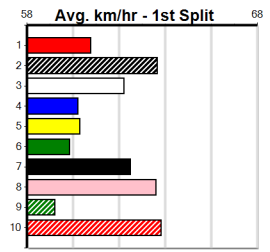

TUDOR ELECTRICAL

Distance: 450m, Race Type: Grade 5 T3, Total Prizemoney: $1,530
1st: $1,000, 2nd: $320, 3rd: $160, 4th: $50

SWEET ACES (8) can show early speed in her races and she can break up the field through the bend. SO SUDDEN (7) has a good record here and he will appreciate the slight drop in class. WHAT A DOLL (2) can come out running at times.

Watchdog Tips: **8** **7** **2** **1** **Bet:** **Box Trifecta 1,2,7,8 ($10 for 41.67%)**

1

BRAVE LAD [5] **$10.00**

BK Dog Jun-19 **Sire: ALLEN DEED Dam: SHE'S WICKED**

Owner(s): D Weightman **Trainer: Daryl Weightman (Dean)**

Winning Distances: < 300m (0) 300 - 399m (3) 400 - 499m (3) 500 - 599m (1) 600 - 699m (0) > 700m (0)

Winning Weights: 30.1(1) 30.5(1) 30.6(1) 30.8(1) 30.9(1) 31.0(1) 31.3(1)

8th (1)	30.7	450	BAL	R7	11-Dec-23	26.87	25.48	17.00	NAGAMBIE BALE (25.69)	M/118	.	.	VO	.	6.83	$17.80	T3-5
4th (1)	30.7	425	BEN	R12	03-Jan-24	24.54	24.10	2.75L	THANK YOU TOMMY (24.36)	M/444	.	.	.	.	6.86	$28.90	5
1st (6)	30.9	350	HVL	R6	11-Jan-24	19.77	19.73	1.00L	PURE PROMISE (19.83)	M/2	.	.	SW	.	6.67	$34.30	5
1st (2)	30.6	425	BEN	R6	17-Jan-24	24.60	24.19	0.25L	IMPASSIONED (24.61)	M/432	.	.	SW	.	6.79	$22.80	5
5th (6)	30.6	460	GEL	R8	30-Jan-24	26.66	25.99	5.50L	SASSY SKYE (26.31)	Q/223	.	.	VO	.	6.76	$17.20	T3-5
6th (1)	30.3	400	GEL	R3	20-Feb-24	24.01	22.58	13.00	ASTON DAISY (23.15)	Q/66	.	.	V28	.	9.28	$19.50	T3-5
8th (3)	29.6	390	BAL	R5	22-Apr-24	22.89	22.24	5.00L	SNAP SECOND (22.54)	M/88	.	.	.	.	8.92	$36.00	T3-5
7th (7)	29.8	390	BAL	R4	04-May-24	23.16	22.27	12.00	ASTON SINATRA (22.32)	M/57	.	.	.	.	8.73	$48.50	5

Last 3 wins NOT included above

1st (8)	30.5	450	WBL	R7	11-Jul-22	26.26	25.81	1.5L	MINI DIMMY (26.37)	Q/431	.	.	SW	.	6.85	$53.70	6G
1st (6)	30.8	500	BEN	R5	12-Oct-22	28.62	28.44	3.00L	WINDY BISCUIT (28.83)	Q/211	.	.	SW	.	6.69	$19.40	T3-RW
1st (8)	30.1	450	BAL	R7	29-May-23	26.00	25.75	0.50L	BIRDBROOK (26.03)	M/633	.	.	SW	.	6.86	$13.00	T3-5

Box History

Bx	1st	2nd	3rd	4th	5th	6th	7th	8th
1	1						2	3
2	1							3
3		1		1	1	2	4	1
4			1	3			2	1
5					2	1	4	2
6	3	2	1		3	3		1
7					5	1	3	1
8	2		2	1		2	2	2

Prize Best Starts Trk/Dts APM: $9705.00, 26.00(8)-29/5/23, 78-7-3-5, 25-1-1-2, 1553