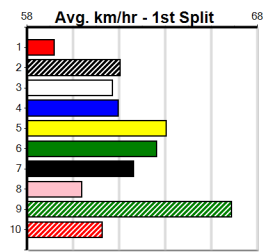

SPORTSBET SAME RACE MULTI

Distance: 450m, Race Type: Tier 3 - Maiden, Total Prizemoney: $1,530
1st: $1,000, 2nd: $320, 3rd: $160, 4th: $50

KARA DANVERS (8) has shown improvement in her past two and she is drawn to get all the breaks.
MISTY BLUE (7) has been placed in four of six and she will be on the pace from the outset. I'M CHEEKY (2) is nearing a win.

Watchdog Tips: [8] [7] [2] [3] Bet: Win 8

Form Box Wgt Dist Track Date Time BON Margin 1st/2nd (Time) PIR Checked Comment W/R Split 1 S/P Grade

SHE'S BONKERS [M] Well beaten in all six runs, must find plenty $12.00
BD Bitch Feb-22 Sire: SUPERIOR PANAMA Dam: SHIMA BREEZE
Owner(s): S Jackson Trainer: Shane Jackson (Myrniong)
Winning Distances: < 300m (0) 300 - 399m (0) 400 - 499m (0) 500 - 599m (0) 600 - 699m (0) > 700m (0)
Winning Weights:
8th (6) 26.6 425 BEN R2 08-Feb-24 25.85 23.61 22.00 EXPRESS PACK (24.31) M/888 . V10 . 6.93 $25.70 MH
8th (1) 26.6 400 GEL R1 09-Mar-24 24.66 22.50 26.00 SUPER SEDAN (22.90) M/88 . . . 9.26 $40.70 M
8th (1) 26.9 390 BAL R2 15-Mar-24 23.29 22.08 7.00L MUMMA MOO SHAKA (22.80) S/86 . . . 9.02 $12.40 M
4th (2) 27.0 390 BAL R2 21-Mar-24 23.17 22.01 8.00L BART'S CHOICE (22.63) M/44 . . . 8.86 $13.00 M
8th (6) 26.9 425 BEN R1 28-Mar-24 25.08 24.02 13.00 HELLO LUNA (24.21) S/888 . . . 7.04 $56.50 T3-M
4th (8) 26.2 390 WBL R1 13-May-24 22.96 22.34 6.00L FINISH THE ARENA (22.57) M/45 . . . 9.05 $23.00 M
Last 3 wins NOT included above
Box History
Bx 1st 2nd 3rd 4th 5th 6th 7th 8th
1 . . . . . 1 2
2 . . . . . 1 . . . . .
3 . . . . . 1 . . . . .
4 . . . . . 1 . . . . .
5 . . . . . 1 . . . . .
6 . . . . . 1 2
7 . . . . . 1 . . . . .
8 . . . . . 1 . . . . .
Prize Best $100.00
Starts FSTD
Trk/Dts 6-0-0-0
APM 0-0-0-0 90

I'M CHEEKY [M] Placed in four of seven, solid muster, big threat $5.00
WBD Bitch Nov-21 Sire: FERNANDO BALE Dam: ROTHWELL GAL
Owner(s): B Vernon Trainer: Katrina Evans (Kyneton)
Winning Distances: < 300m (0) 300 - 399m (0) 400 - 499m (0) 500 - 599m (0) 600 - 699m (0) > 700m (0)
Winning Weights:
7th (6) 27.3 425 BEN R2 01-Mar-24 25.03 23.62 13.00 SPARKY BLUE (24.15) S/667 . . . 6.88 $25.50 M
2nd (1) 27.1 425 BEN R2 06-Mar-24 24.68 23.79 1.5L BAKALI LASS (24.58) M/222 . . . 6.77 $3.50 M
2nd (6) 27.2 425 BEN R2 13-Mar-24 24.59 24.00 0.10L CLOISONNE (24.59) M/322 . V10 . 6.79 $3.60 T3-M
ST (-) 27 400 GEL 02-Apr-24 23.04 9.50L Trial Cleared M/44 . 4of6 . 8.42 . ST
3rd (1) 26.8 450 BAL R2 15-Apr-24 26.26 25.49 1.75L YANGATA BALE (26.14) M/423 . V0 . 6.77 $4.70 T3-M
4th (5) 27.3 525 MEP R2 24-Apr-24 30.78 29.79 13.00 YAMANU BALE (29.92) M/4344 . . . 5.29 $35.90 M
3rd (7) 27.2 525 MEP R2 01-May-24 31.07 29.74 6.50L BOB DEEDS (30.63) M/1344 . . . 5.22 $17.60 M
5th (6) 26.6 525 MEP R3 08-May-24 31.05 29.86 7.00L PAW WHISTLER (30.58) M/5655 . . . 5.44 $9.00 MH
Last 3 wins NOT included above
Box History
Bx 1st 2nd 3rd 4th 5th 6th 7th 8th
1 . 1 . 1 . . . . .
2 . . . . . 1 . . . . .
3 . . . . . 1 . . . . .
4 . . . . . 1 . . . . .
5 . . . . . 1 . . . . .
6 . 1 . . 1 1
7 . . . 1 . . . . .
8 . . . . . 1 . . . . .
Prize Best $1170.00
Starts NBT
Trk/Dts 7-0-2-2
APM 1-0-0-1 882