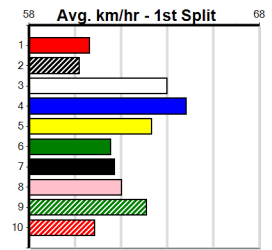

Distance: 450m, Race Type: Tier 3 - Grade 7, Total Prizemoney: $1,530
1st: $1,000, 2nd: $320, 3rd: $160, 4th: $50

TORNADO JACK (1) was desperately unlucky at Bendigo last time and he can get the job done this time around. MAYBE SPAGHETTI (4) has been handily placed in his past two and he can settle on the speed. MCIVOR ALFY (7) won't be too far away

Watchdog Tips: 1 4 7 6 **Bet:** Win 1

1

TORNADO JACK [7] **Desperately unlucky last time, can atone, yes** **$3.40**

F Dog Dec-21 Sire: BUCKLE UP WES Dam: LANCOME LADY Trainer: Thomas Boehmke (Nareewillock)

Owner(s): T Boehmke
Winning Distances: < 300m (0) 300 - 399m (0) 400 - 499m (1) 500 - 599m (0) 600 - 699m (0) > 700m (0)
Winning Weights: 28.5(1)

1st	2nd	3rd	4th	5th	6th	7th	8th							
1st (6)	28.5	450	BAL	R3	21-Mar-24	26.08	25.43	1.00L MISS BOOM (26.14)	S/821	. . .	SW .	7.12	$7.70	M
6th (1)	29.0	485	HOR	R9	29-Mar-24	28.37	27.28	16.00 NELLIE ZOOM (27.28)	M/446	. . .	. . .	6.85	$25.20	X67
5th (2)	28.9	425	BEN	R3	10-Apr-24	24.83	24.18	8.50L COOPER SUMMER (24.25)	S/766	. . .	. . .	6.93	$57.00	T3-7
6th (8)	28.5	500	BEN	R7	17-Apr-24	29.13	28.28	9.00L CRUSOE RICO (28.51)	S/766	. . .	. . .	6.83	$46.50	X67
6th (5)	29.1	450	BAL	R9	22-Apr-24	26.29	25.46	6.50L SERENITY GIRL (25.86)	M/77	. . .	. . .	7.00	$47.90	T3-7
6th (2)	28.7	425	BEN	R9	01-May-24	25.08	24.35	11.00 SNOW ROYALE (24.35)	S/657	. . .	. . .	6.66	$11.30	7
2nd (2)	28.4	425	BEN	R2	08-May-24	24.57	23.97	0.75L PERFECT ACE (24.53)	S/633	. . .	. . .	6.78	$27.80	T3-7
3rd (4)	29.4	425	BEN	R9	15-May-24	24.92	24.04	1.75L MICK'S DELIGHT (24.80)	M/543	. . .	. . .	6.86	$12.50	T3-7

Last 3 wins NOT included above

Bx	1st	2nd	3rd	4th	5th	6th	7th	8th
1			1				3	
2		1				1	1	1
3				1	1			
4				1	1	1		
5					1		2	1
6	1				2			1
7				1				
8		1					1	

Prize		$2380.00
Best		26.08(6)-21/3/24
Starts		25-1-2-4
Trk/Dts		2-1-0-0
APM		1788

2

MY BRO WHO [7] **Placed in three of five here, place hope again** **$10.00**

BK Dog Apr-21 Sire: MY BRO FABIO Dam: LASER BLUE Trainer: Neil Lavelle (Altona Meadows)

Owner(s): N Lavelle
Winning Distances: < 300m (0) 300 - 399m (1) 400 - 499m (0) 500 - 599m (0) 600 - 699m (0) > 700m (0)
Winning Weights: 33.7(1)

8th	7th	6th	5th	4th	3rd	2nd	1st							
8th (7)	34.2	300	HVL	R4	26-Jan-24	17.43	16.89	2.75L SMALL HEATH (17.24)	S/8	. . .	. . .	4.12	$64.10	T3-7
8th (6)	34.4	400	WGL	R10	01-Feb-24	23.72	22.58	8.50L TARGET RANGE (23.15)	M/88	. . .	. . .	8.87	$51.60	T3-7
7th (1)	34.6	460	WGL	R5	30-Mar-24	26.97	25.97	13.00 DARNUM DESIRE (26.08)	M/468	. . .	. . .	6.80	$71.00	RW
7th (2)	33.9	390	BAL	R9	07-Apr-24	23.20	21.82	19.00 STARLIGHT MINI (21.91)	M/77	. . .	. . .	8.93	$80.90	X67
2nd (8)	33.3	390	SHP	R3	25-Apr-24	22.84	22.31	2.50L MARKET STACEY (22.68)	M/75	. . .	. . .	8.85	$13.10	7
5th (7)	33.4	425	BEN	R9	01-May-24	24.97	24.35	9.00L SNOW ROYALE (24.35)	M/775	. . .	W	6.75	$8.70	7
5th (5)	33.5	390	BAL	R9	04-May-24	23.07	22.27	2.75L AYIA THE SLAYER (22.89)	M/67	. . .	. . .	8.81	$90.00	7
4th (5)	33.2	390	BAL	R4	12-May-24	22.96	22.15	6.50L BLACKPOOL TRIP (22.54)	M/85	. . .	. . .	8.93	$31.00	T3-7

Last 3 wins NOT included above

Bx	1st	2nd	3rd	4th	5th	6th	7th	8th
1		1		1				1
2	1	1					1	1
3							1	1
4					1			1
5				1	1			
6					1			1
7			2	1	1	1	1	1
8		1	2					

Prize		$2810.00
Best		NBT
Starts		29-1-3-4
Trk/Dts		5-0-1-2
APM		786