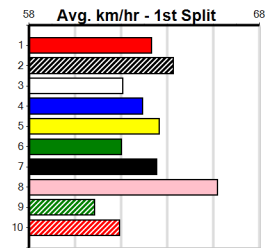

PAUA OF BUDDY AT STUD

Distance: 450m, Race Type: Grade 5 T3, Total Prizemoney: $1,530
1st: $1,000, 2nd: $320, 3rd: $160, 4th: $50

SELYNYA BLUE (8) has a good record here and he is ideally drawn out wide. SOLEUS (2) is a prolific winner and he will find this easier than his most recent racing. FRANKLY FEVER (7) can come out running and must be respected

Watchdog Tips: **8** **2** **7** **6** **Bet:** Win 8

Form Box	Wgt	Dist	Track	Date	Time	BON	Margin	1st/2nd (Time)	PIR	Checked	Comment	WR	Split 1	S/P	Grade
1															
ASTON ARIELLE [5] Placed in six of 12 here, place hope again $8.00															
BK	Bitch			Jul-20		Sire: KINLOCH BRAE		Dam: ASTON JADORE		Trainer: Andrew Mooney (Amherst)					
Owner(s): A Mooney															
Winning Distances: < 300m (0) 300 - 399m (1) 400 - 499m (1) 500 - 599m (3) 600 - 699m (0) > 700m (0)															
Winning Weights: 26.3(1) 26.4(3) 27.1(1)															
1st	(1)	27.1	545	BAL	R6	18-Mar-24	31.54	31.54	0.25L CONFER (31.55)	S/3353	.	.	6.91	$5.10	T3-5
8th	(1)	27.2	545	BAL	R8	25-Mar-24	31.82	31.21	9.00L RUNNIN' DYNASTY (31.21)	M/5678	.	.	7.11	$7.00	T3-5
4th	(3)	27.2	545	BAL	R8	01-Apr-24	31.84	31.31	8.00L EXTRAVAGANCE (31.31)	M/6775	.	W	7.11	$7.50	T3-5
3rd	(6)	26.8	545	BAL	R8	08-Apr-24	31.54	31.18	5.50L HANNY DARRISON (31.18)	M/2444	.	.	6.83	$31.80	T3-5
1st	(1)	26.4	545	BAL	R7	15-Apr-24	31.81	31.81	2.75L REIKO DUSTY (31.99)	M/4411	.	.	7.03	$2.70	T3-RW
5th	(8)	26.5	545	BAL	R6	21-Apr-24	31.88	31.57	4.50L HUMMOCK (31.57)	M/7776	.	.	7.20	$17.80	5
3rd	(2)	26.4	545	BAL	R8	29-Apr-24	31.47	31.25	1.75L ARMAGH (31.36)	Q/1233	.	.	6.77	$15.40	T3-5
F	(6)	26.4	545	BAL	R8	02-May-24	0.00	30.79	. SLICK RAMBO (30.79)	M/8888	.	VO	8.67	$74.50	5
Last 3 wins NOT included above															
1st	(4)	26.4	425	BEN	R3	21-Dec-22	24.39	24.23	0.75L KELSEY'S GIRL (24.44)	Q/332	.	.	6.73	$3.50	T3-RW
1st	(8)	26.4	390	BAL	R10	31-Jul-23	22.57	22.45	0.25L SET TO JET (22.58)	M/64	.	.	8.76	$8.90	T3-RW
1st	(3)	26.3	545	BAL	R5	14-Aug-23	31.34	31.34	4.50L BUSTER HARLEY (31.65)	Q/1111	.	SW	6.78	$6.70	T3-RW

Box History								
Bx	1st	2nd	3rd	4th	5th	6th	7th	8th
1	2	1	1	1	2	1	1	3
2	2	2	2	1	3	2		
3	1	1		1	1		1	1
4	1	2	3					1
5			1	1		1	1	1
6			2	1	2			1
7	1	1	4	1				
8	1	2	1	1	1	1		1
Prize	$11595.00							
Best Starts	NBT							
Trk/Dts	59-5-8-10							
APM	12-0-1-5							
	4092