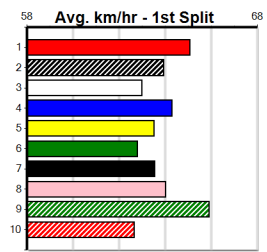

DOWNLOAD THE WATCHDOG APP

Distance: 390m, Race Type: Grade 5 T3, Total Prizemoney: $1,530
1st: $1,000, 2nd: $320, 3rd: $160, 4th: $50

HOSEY SIDEKICK (7) has a great record here and he should have enough pace to cross and lead throughout. JETSON EXPRESS (8) has good early burn and she will get a nice cart across early on. CAR WASH CHAOS (3) has claims

Watchdog Tips: 7 8 3 2 Bet: Win 7

MR. BROCKIE LEE [5] Racing well but can push up the track, risky $4.60
BK Dog Dec-20 Sire: ZAMBORA BROCKIE Dam: MISS GYPSY LEE
Trainer: Margery Quick (Haddon)
Winning Distances: < 300m (0) 300 - 399m (2) 400 - 499m (1) 500 - 599m (0) 600 - 699m (0) > 700m (0)
Winning Weights: 30.2(1) 30.6(1) 31.5(1)
6th (4) 30.0 390 WBL R10 26-Feb-24 22.89 21.94 9.50L SAINT MICK (22.25) M/24 . . . . 8.71 $3.90 6G
4th (5) 30.7 390 BAL R10 15-Mar-24 22.67 22.08 1.75L BLACK BOW (22.55) Q/11 . . . . 8.49 $22.30 6G
2nd (1) 30.7 350 TRA R11 20-Mar-24 20.46 20.19 0.75L WHITE SNOW (20.42) M/22 . . . . 6.77 $3.70 6G
2nd (6) 30.6 350 TRA R10 25-Mar-24 20.40 19.90 2.00L SPEEDY SWAN (20.27) M/54 . . . . 6.83 $9.40 6G
2nd (5) 30.7 390 WBL R4 01-Apr-24 22.72 22.07 0.50L SWEET ACES (22.70) M/21 . . . . 8.79 $9.70 X67
3rd (2) 30.3 390 BAL R10 15-Apr-24 22.73 22.28 3.00L CAR WASH CHAOS (22.52) M/22 . . . . 8.58 $5.80 T3-6
4th (7) 30.3 390 BAL R9 21-Apr-24 23.03 22.23 0.75L MISS BLAZE (22.99) M/22 . . . . 8.57 $11.50 6G
1st (8) 30.2 390 BAL R10 04-May-24 22.56 22.27 0.50L ASTON HOMARE (22.58) M/11 . . . . 8.48 $14.30 6G
Last 3 wins NOT included above
1st (8) 30.6 390 BAL R1 26-Sep-22 22.64 22.15 2.25L OPERATIC BLUE (22.78) M/22 . . . . 8.75 $2.50 T3-M
1st (2) 31.5 400 GEL R4 05-Dec-22 22.93 22.82 1.75L TIGGERLONG EGG (23.04) Q/11 . . . . 8.52 $5.40 7

IDYLLIC POINT [5] No luck of late, can make amends, keep safe $6.00
BK Bitch Oct-21 Sire: NEED MY MONEYNOW Dam: TYCHE DIAMOND
Trainer: Michael Meyer (Bromley)
Winning Distances: < 300m (0) 300 - 399m (2) 400 - 499m (2) 500 - 599m (0) 600 - 699m (0) > 700m (0)
Winning Weights: 26.7(1) 27.3(2) 27.7(1)
2nd (5) 27.5 450 WBL R6 26-Feb-24 25.87 25.80 1.00L VANS TURBO (25.80) M/222 . . . . 6.74 $3.20 5
7th (2) 27.8 350 HVL R6 01-Mar-24 19.99 19.32 4.75L SUPERIOR SHIRLEY (19.66) M/7 . . . . 6.75 $12.70 T3-5
1st (7) 27.7 450 BAL R6 04-Mar-24 25.76 25.41 1.5L ORSON BEAUTY (25.85) M/221 . . . . 6.80 $6.40 T3-5
2nd (8) 27.8 460 GEL R6 09-Mar-24 26.66 25.89 6.50L OUR LAST SUMMER (26.24) M/422 . . . . 6.77 $11.50 5
2nd (4) 28.2 425 BEN R5 13-Mar-24 24.24 24.00 2.50L ELUSIVE FLY (24.09) M/322 . . . . 6.69 $11.10 T3-5
8th (8) 28.2 410 HOR R5 19-Mar-24 23.81 23.01 8.00L WESTAR COMMANDER S/88 . . . . 10.98 $31.90 5
6th (4) 27.9 425 BEN R5 24-Mar-24 24.32 23.42 2.75L VINNY DEWALT (24.15) M/345 . . . . 6.61 $17.10 5
8th (8) 28.1 425 BEN R5 08-May-24 25.15 23.97 17.00 INTER STAR FIRE (24.02) M/788 . . . . 6.72 $11.10 T3-5
Last 3 wins NOT included above
1st (2) 26.7 410 HOR R1 05-Sep-23 23.77 22.96 1.25L TRICKY RIDDLES (23.84) M/22 . . . . 10.55 $4.60 M
1st (7) 27.3 390 WBL R2 02-Oct-23 22.33 21.96 1.00L MICHIGAN MIA (22.39) M/22 . . . . 8.69 $19.80 7
1st (7) 27.3 390 WBL R10 09-Oct-23 22.34 22.26 2.25L WHIRLWIND FIRE (22.50) Q/11 . . . . 8.60 $4.50 6G