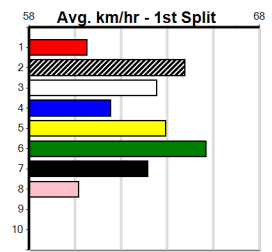

EUREKA CONCRETE

Distance: 450m, Race Type: Tier 3 - Grade 6, Total Prizemoney: $1,530
1st: $1,000, 2nd: $320, 3rd: $160, 4th: $50

WHATEVER WILLOW (3) was a gutsy 25.72 winner here recently and she will prove hard to hold out again. FIREPROOFED (5) is better than her past few runs and she is expected to fire after a freshen up. SWEET AS MARY (6) can run a cheeky race

Watchdog Tips: 3 5 6 4 Bet: Box Trifecta 3,4,5,6 ($10 for 41.67%)

HUSTLE NINA [6] Steady record here, down on confidence, tested $12.00
RF Bitch Mar-21 Sire: BARCIA BALE Dam: MEPUNGA PRUE
Owner(s): C Stanton
Winning Distances: < 300m (0) 300 - 399m (1) 400 - 499m (1) 500 - 599m (0) 600 - 699m (0) > 700m (0)
Winning Weights: 29.0(1) 30.3(1)
4th (6) 29.9 425 BEN R9 06-Mar-24 24.58 23.79 6.00L UNCONTESTED (24.16) M/366 . . . . 6.64 $2.80 6G
2nd (2) 29.5 390 BAL R11 25-Mar-24 22.33 22.25 1.25L VALLETTA DASH (22.25) M/22 . . . . 8.59 $4.70 T3-RW
5th (8) 29.7 390 BAL R9 07-Apr-24 22.91 21.82 15.00 STARLIGHT MINI (21.91) S/65 . . . . 8.86 $27.20 X67
7th (6) 29.8 450 BAL R9 14-Apr-24 26.54 25.59 7.50L GEORGE JETSON (26.05) M/766 . . SW . 6.94 $43.40 X67
2= (5) 29.7 390 BAL R9 21-Apr-24 23.03 22.23 0.75L MISS BLAZE (22.99) M/54 . . . . 8.72 $8.50 6G
5th (5) 29.5 390 BAL R10 29-Apr-24 22.82 22.24 7.00L ASTON MONARCHY (22.35) M/75 . . . . 8.83 $8.20 T3-RW
5th (7) 29.2 390 BAL R10 04-May-24 23.03 22.27 7.00L MR. BROCKIE LEE (22.56) M/65 . . . . 8.92 $21.90 6G
5th (2) 29.4 390 BAL R9 12-May-24 23.35 22.15 14.00 HARRY HOTCAKES (22.38) M/55 . . . . 8.80 $2.80 T3-6
Last 3 wins NOT included above
1st (6) 29.0 410 HOR R2 29-Apr-23 23.54 23.24 2.75L CRUSOE MAGIC (23.71) M/22 . . . . 10.56 $12.60 M
1st (1) 30.3 390 BAL R4 29-Jul-23 22.53 22.28 5.50L PAPEETE BALE (22.89) M/11 . . . . 8.64 $5.60 7
Box History
Bx 1st 2nd 3rd 4th 5th 6th 7th 8th
1 1 1 1 1 1 1 1
2 2 1 1 1 3 1 1
3 1 1 1 1 2 1 1
4 1 1 1 1 1 1 1
5 1 1 1 2 3 1 1
6 1 1 2 2 2 1 1
7 1 1 1 1 2 1 1
8 1 1 2 1 2 1 1
Prize Best $6225.00
Starts NBT
Trk/Dts 41-2-7-4
APM 5-0-1-0 1717

NARINGAL SALLY [6] Lack of early speed is a worry, prefer others $10.00
RBD Bitch Jan-22 Sire: ALLEN DEED Dam: FLO LAVA
Owner(s): J Rea
Winning Distances: < 300m (0) 300 - 399m (1) 400 - 499m (1) 500 - 599m (0) 600 - 699m (0) > 700m (0)
Winning Weights: 27.2(1) 28.3(1)
8th (6) 27.8 450 WBL R5 14-Mar-24 26.10 25.10 9.00L LEKTRA CARRY (25.48) M/768 . . . . 6.87 $53.00 X67
3rd (2) 27.7 512 MTG R2 24-Mar-24 31.19 29.59 10.00 EUREKA ROBBIE (30.50) 4.64 $2.90 XM6
6th (4) 27.1 450 WBL R4 04-Apr-24 26.23 24.72 11.00 LEO BALE (25.53) M/555 . . . . 6.83 $47.30 X67H
6th (2) 27.2 512 MTG R12 14-Apr-24 30.58 29.50 14.00 LEKTRA CARRY (29.63) 4.57 $34.00 6
2nd (1) 27.3 512 MTG R2 21-Apr-24 30.36 29.51 2.00L ZOMBIELAND (30.21) 4.52 $3.90 XM6
7th (8) 27.2 450 WBL R7 29-Apr-24 26.21 25.64 8.00L JELLICENT BALE (25.68) M/667 . . . . 6.94 $13.70 7
1st (3) 27.2 390 WBL R3 06-May-24 22.94 22.36 0.25L SAINT JAYDEN (22.95) M/56 . . . . 8.86 $14.60 X67
5th (5) 27.0 390 WBL R10 13-May-24 22.88 22.34 7.00L HARTLAND PRINCE (22.42) M/45 . . . . 9.12 $7.30 6G
Last 3 wins NOT included above
1st (2) 28.3 450 WBL R3 12-Feb-24 26.20 25.65 0.25L BUNDY PARADISE (26.21) M/321 . . . . 6.82 $12.70 M
Box History
Bx 1st 2nd 3rd 4th 5th 6th 7th 8th
1 1 1 1 1 1 1 1
2 1 1 1 1 1 1 1
3 1 1 1 1 1 1 1
4 1 1 1 1 1 1 1
5 1 1 1 1 1 1 1
6 1 1 1 1 1 1 1
7 1 1 1 1 1 1 1
8 1 1 1 1 1 1 1
Prize Best $2860.00
Starts FSH
Trk/Dts 12-2-1-2
APM 0-0-0-0 2291