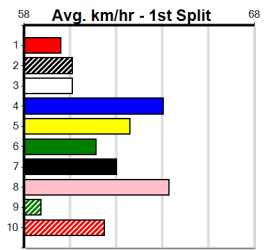

Ballarat

3

2:21PM

(VIC time)

SJC CONCRETING

Distance: 390m, Race Type: Tier 3 - Maiden, Total Prizemoney: $1,530
1st: $1,000, 2nd: $320, 3rd: $160, 4th: $50

FAST LEGS (4) has been placed in two of three to date and she has the speed to cross and lead throughout. LITERALLY (5) has been solidly placed in her past three and she will be in the mix for most of the journey. MY GIRL NAHLAH (1) has solid claims

Watchdog Tips:

4

5

1

8

Bet:

Win 4

Form Box	Wgt	Dist	Track	Date	Time	BON	Margin	1st/2nd (Time)	PIR	Checked	Comment	W/R	Split 1	S/P	Grade

1 MY GIRL NAHLAH [M] Placed in two of her past three, can threaten **$6.50**

LTF Bitch May-22 Sire: FERAL FRANKY Dam: MCIVOR VERNA Trainer: Julie Priest (Junortoun)

Owner(s): B Priest
Winning Distances: < 300m (0) 300 - 399m (0) 400 - 499m (0) 500 - 599m (0) 600 - 699m (0) > 700m (0)

Winning Weights:

Pos	Horse	Wgt	Dist	Track	Date	Time	BON	Margin	1st/2nd (Time)	PIR	Checked	Comment	W/R	Split 1	S/P	Grade
5th (6)	26.6	425	BEN	R1	19-Apr-24	24.82	23.70	9.50L	TIME TO PROPHET (24.18)	M/666	.	.	.	6.89	$29.90	M
6th (5)	26.3	425	BEN	R1	28-Apr-24	25.33	23.58	15.00	MCIVOR ALFY (24.28)	M/876	.	.	.	6.92	$37.50	M
3rd (2)	26.4	425	BEN	R2	01-May-24	25.29	24.35	13.00	BUN WILDFIRE (24.39)	M/673	.	.	.	6.88	$4.30	M
7th (7)	26.1	425	BEN	R1	08-May-24	25.12	23.97	8.50L	BLUE RISE (24.54)	S/887	.	.	.	7.11	$24.40	T3-M
3rd (6)	26.2	425	BEN	R1	15-May-24	24.93	24.04	6.50L	PERFECT LIAM (24.48)	M/553	.	.	.	6.95	$30.70	T3-M

Last 3 wins NOT included above

Box History

Bx	1st	2nd	3rd	4th	5th	6th	7th	8th
1								
2			1					
3								
4								
5						1		
6					1			
7								1
8								

Prize Best $320.00 FSH
Starts 5-0-0-2
Trk/Dts 0-0-0-0
APM 320

2 BARELLEN LACE [M] Well beaten in both runs, look to others **$21.00**

BEED Bitch Apr-22 Sire: FERAL FRANKY Dam: BARELLEN PEARL Trainer: Alfred King (Sulky)

Owner(s): A King
Winning Distances: < 300m (0) 300 - 399m (0) 400 - 499m (0) 500 - 599m (0) 600 - 699m (0) > 700m (0)

Winning Weights:

Pos	Horse	Wgt	Dist	Track	Date	Time	BON	Margin	1st/2nd (Time)	PIR	Checked	Comment	W/R	Split 1	S/P	Grade
8th (3)	28.0	410	HOR	R1	07-May-24	24.57	23.12	13.00	PAW LARRY (23.70)	M/88	.	.	.	11.38	$25.40	M
8th (5)	27.9	410	HOR	R1	14-May-24	24.51	23.14	10.00	PAW ERINA (23.82)	M/78	.	.	.	10.99	$51.10	M

Last 3 wins NOT included above

Box History

Bx	1st	2nd	3rd	4th	5th	6th	7th	8th
1								
2								
3								1
4								
5								1
6								
7								
8								

Prize Best $0.00 FSH
Starts 2-0-0-0
Trk/Dts 0-0-0-0
APM 0