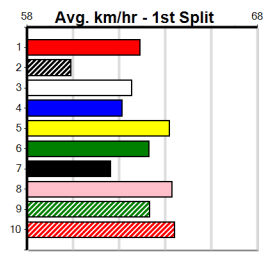

GREYHOUND ADOPTION PROGRAM

Distance: 390m, Race Type: Grade 5 T3, Total Prizemoney: $1,530
1st: $1,000, 2nd: $320, 3rd: $160, 4th: $50

SPANISH BULLET (1) has been placed in four of six here and he will get plenty of cover in the early stages. ROGAN BALE (3) is racing with confidence and he will be strong in the run to the line. LIGHTS STRIKE (4) has a good record here.

Watchdog Tips: 1 3 4 5 Bet: Win 1

SPANISH BULLET [5] Solid record here, good turn of foot, go close $4.60
Owner(s): L Mitchell
Sire: BERNARDO Dam: STAR DESIRE
Trainer: Leslie Mitchell (Teesdale)
Winning Distances: < 300m (0) 300 - 399m (3) 400 - 499m (2) 500 - 599m (0) 600 - 699m (0) > 700m (0)
Box History table and Prize Best Starts table included.

RIVERDALE BONNIE [5] Resuming, has early speed, place claims $8.00
Owner(s): RIVERDALE (SYN), M Abela, I Green, C Abela
Sire: BERNARDO Dam: DESTINI GOLD
Trainer: Matthew Abela (Little River)
Winning Distances: < 300m (0) 300 - 399m (3) 400 - 499m (6) 500 - 599m (0) 600 - 699m (0) > 700m (0)
Box History table and Prize Best Starts table included.

ROGAN BALE (NSW)[5] Racing well, strong in the run home, danger $4.00
Owner(s): D Torr
Sire: ZAMBORA BROCKIE Dam: LILA BALE
Trainer: David Torr (Myers Flat)
Winning Distances: < 300m (0) 300 - 399m (8) 400 - 499m (6) 500 - 599m (0) 600 - 699m (0) > 700m (0)
Box History table and Prize Best Starts table included.

LIGHTS STRIKE [5] Good record here, solid turn of foot, threat $7.50
Owner(s): B Robertson-leech
Sire: BEAST UNLEASHED Dam: STARS AND LIGHTS
Trainer: Briana Robertson-leech (Smeato)
Winning Distances: < 300m (0) 300 - 399m (4) 400 - 499m (4) 500 - 599m (3) 600 - 699m (0) > 700m (0)
Box History table and Prize Best Starts table included.

PI GRANGE [5] Far from disgraced here last time, must keep safe $6.00
Owner(s): L Vigor
Sire: MEPUNGA CRUZER Dam: DAZZLING MELODY
Trainer: Delaine Vigor (Morrisons)
Winning Distances: < 300m (0) 300 - 399m (3) 400 - 499m (2) 500 - 599m (0) 600 - 699m (0) > 700m (0)
Box History table and Prize Best Starts table included.