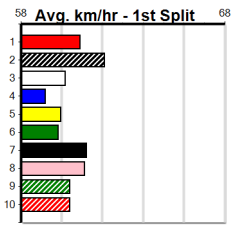

SPORTSBET WE LET THE DOGS OUT

Distance: 390m, Race Type: Grade 5 T3, Total Prizemoney: $1,530
1st: $1,000, 2nd: $320, 3rd: $160, 4th: $50

ROXY EGGNOG (1) caught the eye at Bendigo last time and he is drawn to get all the breaks.
SUNSHINE GOLD (8) was narrowly beaten in the same race at Bendigo and he should be in the mix again. LALA NOEL (3) has claims.

Watchdog Tips:

1

8

3

7

Bet:

Win 1

Main table containing race details for 10 races, including horse names, trainers, owners, and odds.