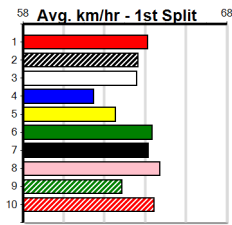

DOWNLOAD THE WATCHDOG APP

Distance: 390m, Race Type: Grade 5 T3, Total Prizemoney: $1,530
1st: $1,000, 2nd: $320, 3rd: $160, 4th: $50

KENSINGTON FLYER (6) will find this a lot easier than his most recent racing and he should be able to dash away mid race. SLEEK MONIQUE (8) is racing with confidence and she will be on the pace throughout. MR. FLASH (1) can run a cheeky race.

Watchdog Tips: 6 8 1 5 Bet: Win 6

Main table containing race details for 10 horses, including names, trainers, odds, and winning boxes.