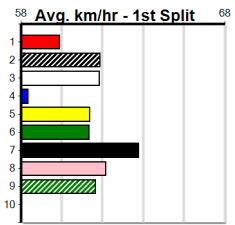

SJC CONCRETING

Distance: 450m, Race Type: Tier 3 - Maiden, Total Prizemoney: $1,530
1st: $1,000, 2nd: $320, 3rd: $160, 4th: $50

2
2:05PM
(VIC time)

TORRENTIAL (8) was well supported when resuming from a spell and she is expected to make amends. MORAINÉ GLORIA (4) is better than her form reads and she will be very strong in the closing stages. REIKO VENUS (3) is an improving type.

Watchdog Tips: **8** **4** **3** **5** **Bet:** **Win 8**