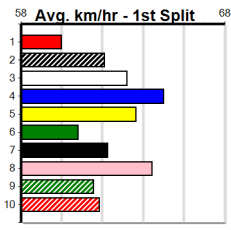

7
3:52PM
(VIC time)

TOWN & COUNTRY LINE MARKING

Distance: 450m, Race Type: Grade 5 T3, Total Prizemoney: $1,530
1st: $1,000, 2nd: $320, 3rd: $160, 4th: $50

Watchdog Tips: **4** **8** **5** **3** **Bet:** **Win 4**

DEEP FEVER (4) led for a long way in town last time and he will find this a lot easier. BLACK SPECTRE (8) is well drawn out wide and he will be very strong in the closing stages. BOURBON BULLET (5) is more than capable and just needs luck