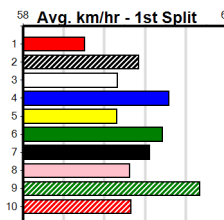

SOUTHERN SHEETMETAL

Distance: 390m, Race Type: Grade 5 T3, Total Prizemoney: $1,530
1st: $1,000, 2nd: $320, 3rd: $160, 4th: $50

4
2:46PM
(VIC time)

ZIPPING SWAZI (8) is racing with great confidence and she has the speed to cross and lead throughout. MR. BROCKIE LEE (7) has a good record here and he should be on the pace from the outset. LOYALTY CARD (3) has claims

Watchdog Tips: **8** **7** **3** **6** **Bet:** **Win 8**