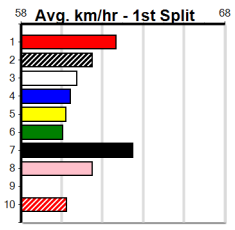

SPORTSBET SET A DEPOSIT LIMIT

Distance: 390m, Race Type: Tier 3 - Maiden, Total Prizemoney: $1,530
1st: $1,000, 2nd: $320, 3rd: $160, 4th: $50

1
1:49PM
(VIC time)

JEFF THE MAN (1) has had a few chances but he has shown improvement of late and he is drawn to make every post a winner. MENTION (7) has shown good early burn in her past two and she will be prominent throughout. DEMURE (8) has solid claims

Watchdog Tips: **1** **7** **8** **5** **Bet:** **Box Trifecta 1,5,7,8 ($10 for 41.67%)**