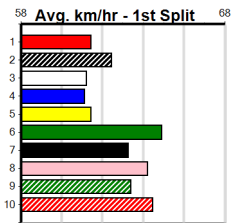

# A1 SIGNAGE (1-2 WINS)

Distance: 450m, Race Type: Tier 3 - Restricted Win, Total Prizemoney: \$1,530  
 1st: \$1,000, 2nd: \$320, 3rd: \$160, 4th: \$50

**5**

**3:11PM**

(VIC time)

RUN DON'T WALK (3) is armed with good early burn and she will find this easier than her past two runs. CHELSEA DIGGER (6) was far from disgraced at Warrnambool two runs back and she can run a big race again. OUR ILLUSIONIST (8) has solid claims