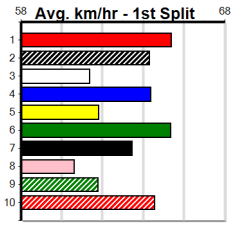

SWEET NETTY'S CATERING

Distance: 390m, Race Type: Tier 3 - Grade 7, Total Prizemoney: $1,530
1st: $1,000, 2nd: $320, 3rd: $160, 4th: $50

9

4:34PM
(VIC time)

ASTON ADVANCE (2) was dominant in his handy 22.53 Warrnambool win and he looks suited once again. BLAZING RIOT (5) powered to the line in his maiden win and he just need luck early on. MAYBE SPAGHETTI (4) has claims

Watchdog Tips:

2

5

4

3

Bet:

Win 2