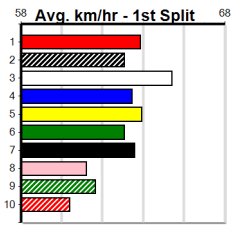

TUDOR ELECTRICAL

Distance: 390m, Race Type: Grade 5 T3, Total Prizemoney: $1,530
1st: $1,000, 2nd: $320, 3rd: $160, 4th: $50

3

2:22PM
(VIC time)

KANJI QUEBEC (2) is far better than his form reads and he will get a nice run through when the red moves up the track. REMEMBER WHAT (1) can come out running and she will give a nice sight on the arm. SONIC SONNY (7) has solid claims

Watchdog Tips: **2** **1** **7** **4** Bet: **Win 2**