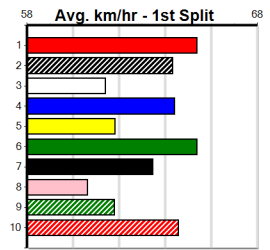

SWEET NETTY'S CATERING

Distance: 390m, Race Type: Tier 3 - Grade 7, Total Prizemoney: $1,530
1st: $1,000, 2nd: $320, 3rd: $160, 4th: $50

ASTON ADVANCE (2) was dominant in his handy 22.53 Warrnambool win and he looks suited once again. BLAZING RIOT (5) powered to the line in his maiden win and he just need luck early on. MAYBE SPAGHETTI (4) has claims

Watchdog Tips: 2 5 4 3 Bet: Win 2

MIGHTY MONARCH [7] Steadily placed at Bendigo, needs it easier $12.00
BK Dog Jul-21 Sire: BERNARDO Dam: GOLDEN CHARM
Owner(s): King King (SYN), R King, N King
Trainer: Michael Bowerman (Raglan)

ASTON ADVANCE [7] Improving type, looks the leader, go close $2.60
BK Dog Apr-22 Sire: TOMMY SHELBY Dam: ASTON FRAICHE
Owner(s): R Borda
Trainer: Glenn Campbell (Anakie)

SHE'S DIGGING IT [7] Far from disgraced last time, must respect $6.00
BK Bitch Aug-21 Sire: BARCIA BALE Dam: STACEY KEEPING
Owner(s): Just digging it (SYN), T Monaghan, J Monaghan, A Appleby, B Walker, J Webster, J Webster
Trainer: Jordan Monaghan (Blakeville)

MAYBE SPAGHETTI [7] Rarely wins but does have talent, top 4 SRM $9.00
BD Dog Nov-21 Sire: FERNANDO BALE Dam: SIXTEEN PEGS
Owner(s): B Fulton
Trainer: Peter Fulton (Ecklin South)

BLAZING RIOT [7] Powered to the line last time, clear danger $4.20
BK Dog Jul-21 Sire: FERNANDO BALE Dam: MYSTIC RIOT
Owner(s): S Camden-bermingham
Trainer: Colin Bermingham (Mount Mercer)