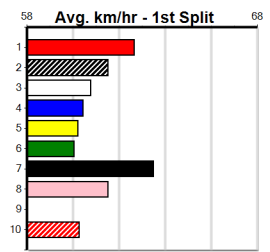

SPORTSBET SET A DEPOSIT LIMIT

Distance: 390m, Race Type: Tier 3 - Maiden, Total Prizemoney: $1,530
1st: $1,000, 2nd: $320, 3rd: $160, 4th: $50

JEFF THE MAN (1) has had a few chances but he has shown improvement of late and he is drawn to make every post a winner. MENTION (7) has shown good early burn in her past two and she will be prominent throughout. DEMURE (8) has solid claims

Watchdog Tips: **1** **7** **8** **5** **Bet:** Box Trifecta 1,5,7,8 ($10 for 41.67%)

Form Box	Wgt	Dist	Track	Date	Time	BON	Margin	1st/2nd (Time)	PIR	Checked	Comment	WR	Split 1	S/P	Grade
1															
JEFF THE MAN [M]															
WBD Dog May-21															
Owner(s): M Lloyd															
Sire: MY REDEEMER Dam: MIMSTAR															
Trainer: John Frewin (Anakie)															
Winning Distances: < 300m (0) 300 - 399m (0) 400 - 499m (0) 500 - 599m (0) 600 - 699m (0) > 700m (0)															
Winning Weights:															
3rd (8)	28.7	400	GEL	R1	26-Mar-24	23.11	22.68	3.25L STEP ON AIR (22.89)	M/32	.	.	.	8.64	$6.60	M
2nd (2)	28.6	400	GEL	R1	02-Apr-24	23.25	22.50	8.00L BERN'S BANJO (22.72)	Q/33	.	.	.	8.84	$25.40	M
4th (6)	29.6	390	BAL	R1	15-Apr-24	22.97	22.28	2.00L SALMON SPRAY (22.83)	M/42	.	.	.	8.73	$9.90	T3-M
4th (7)	30.1	400	GEL	R1	30-Apr-24	23.73	22.73	7.00L MORE VOLTAGE (23.27)	M/64	.	.	.	8.93	$11.30	M
7th (5)	29.4	400	GEL	R1	07-May-24	23.70	22.58	9.00L CHARLI MARLEY (23.08)	M/67	.	.	.	8.89	$39.60	M
4th (1)	29.2	400	GEL	R1	14-May-24	23.31	22.84	2.00L PLATYPUS YAALA (23.18)	M/22	.	.	.	8.60	$15.20	M
2nd (5)	29.3	400	GEL	R2	21-May-24	23.19	22.48	2.75L HAVANA MAGIC (23.00)	M/22	.	.	.	8.65	$5.70	M
2nd (1)	28.9	400	GEL	R3	28-May-24	23.25	22.41	6.50L SICILY (22.79)	M/32	.	.	.	8.58	$9.20	T3-RW
Last 3 wins NOT included above															
Prize Best $2090.00 NBT															
Starts 22-0-4-2															
Trk/Dts 3-0-1-0															
APM 1512															

2															
MY SUGAR [M]															
BK Bitch May-22															
Owner(s): J Bray															
Sire: LOCHINVAR MARLOW Dam: ROCK SINGER															
Trainer: John Bray (Smythes Creek)															
Winning Distances: < 300m (0) 300 - 399m (0) 400 - 499m (0) 500 - 599m (0) 600 - 699m (0) > 700m (0)															
Winning Weights:															
5th (4)	27.6	390	BAL	R1	28-Feb-24	23.34	22.00	11.00L REDEEMER BELLE (22.58)	M/55	.	.	.	9.08	$9.30	M
8th (2)	27.7	450	BAL	R9	04-Mar-24	26.91	25.41	17.00L RONNY'S RETURN (25.79)	M/888	.	.	.	7.15	$43.50	T3-M
7th (8)	27.8	390	BAL	R3	11-Mar-24	23.70	22.26	7.00L MIGHTY JO (23.23)	M/56	.	.	.	8.98	$18.10	T3-M
7th (6)	27.6	390	BAL	R2	21-Mar-24	23.54	22.01	14.00L BART'S CHOICE (22.63)	M/66	.	.	.	9.00	$19.60	M
8th (3)	27.5	410	HOR	R1	29-Mar-24	24.65	23.23	16.00L IN THE MIX (23.57)	M/77	.	.	.	11.07	$88.20	M
8th (3)	27.9	450	BAL	R3	08-Apr-24	26.78	25.44	20.00L REIKO WALTER (25.44)	M/888	.	.	.	7.01	$68.00	T3-M
3rd (7)	27.0	390	BAL	R1	21-Apr-24	22.98	22.23	3.00L WHATEVER WILLOW (22.78)	M/33	.	.	.	8.78	$90.20	M
8th (4)	27.2	450	BAL	R1	27-May-24	26.90	25.38	18.00L OAKLYN BALE (25.65)	M/667	.	.	.	6.95	$60.40	M
Last 3 wins NOT included above															
Prize Best $370.00 NBT															
Starts 12-0-0-2															
Trk/Dts 4-0-0-1															
APM 212