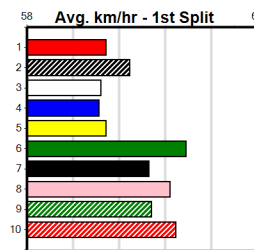

A1 SIGNAGE (1-2 WINS)

Distance: 450m, Race Type: Tier 3 - Restricted Win, Total Prizemoney: $1,530
1st: $1,000, 2nd: $320, 3rd: $160, 4th: $50

RUN DON'T WALK (3) is armed with good early burn and she will find this easier than her past two runs. CHELSEA DIGGER (6) was far from disgraced at Warrnambool two runs back and she can run a big race again. OUR ILLUSIONIST (8) has solid claims

Watchdog Tips: **3** **6** **8** **2** **Bet:** **Win 3**

1

Form Box Wgt Dist Track Date Time B0N Margin 1st/2nd (Time) PIR Checked Comment W/R Split 1 S/P Grade

PYRENEES CHATEAU [7] **Poor strike rate, can push wide, next time** **$16.00**

BK Dog Feb-21 Sire: MEPUNGA BLAZER Dam: KALANI WILLOW Trainer: William Robertson (St Arnaud)

Owner(s): I Robinson
Winning Distances: < 300m (0) 300 - 399m (0) 400 - 499m (0) 500 - 599m (1) 600 - 699m (0) > 700m (0)
Winning Weights: 30.9(1)

Run	Pos	Wgt	Dist	Track	Date	Time	B0N	Margin	1st/2nd (Time)	PIR	Checked	Comment	W/R	Split 1	S/P	Grade
6th	(7)	31.0	390	BAL	R2	08-Apr-24	23.30	22.25	13.00 ABRAXAS BALE (22.46)	M/67	.	.	.	8.93	$29.10	T3-M
6th	(4)	30.8	410	HOR	R1	16-Apr-24	24.35	23.10	13.00 JED'S MEMORY (23.46)	M/87	.	.	.	11.24	$63.00	M
7th	(6)	30.5	525	MEP	R1	24-Apr-24	31.37	29.79	17.00 GOLIATH (30.19)	M/6667	.	.	.	5.40	$78.90	M
2nd	(7)	30.8	410	HOR	R2	26-Apr-24	24.37	23.65	1.00L SPIN AND BURN (24.31)	Q/51	.	.	.	10.91	$19.80	M
6th	(8)	30.5	450	SHP	R1	09-May-24	26.47	25.42	6.00L CALM THE STORM (26.06)	M/566	.	.	.	7.08	$37.70	M
4th	(6)	31.0	390	BAL	R3	19-May-24	23.38	22.47	11.00 FAST LEGS (22.66)	M/65	.	.	.	9.07	$25.90	T3-M
1st	(5)	30.9	500	BEN	R2	22-May-24	29.03	28.35	0.50L THUNDER BAY (29.06)	M/333	.	SW	.	6.84	$74.90	M
4th	(3)	31.3	450	WBL	R5	27-May-24	26.36	25.18	8.00L MINH NARDO (25.81)	M/566	.	.	.	7.08	$41.30	X67

Last 3 wins NOT included above

Box History

Bx	1st	2nd	3rd	4th	5th	6th	7th	8th
1								
2								
3								
4		1	1	1	1	1		
5								
6	1							
7								
8								

Prize Best $6840.00 NBT
Starts 57-1-4-10
Trk/Dts 13-0-0-2
APM 2076

2

WHIZBANG JAZZY [7] **Never headed two runs back, must keep safe** **$6.00**

BD Bitch Jul-22 Sire: FERAL FRANKY Dam: CELEBRITY Trainer: Mark Johnson (Ross Creek)

Owner(s): BettyMay (SYN), D Howard, K Gunn
Winning Distances: < 300m (0) 300 - 399m (1) 400 - 499m (0) 500 - 599m (0) 600 - 699m (0) > 700m (0)
Winning Weights: 27.8(1)

Run	Pos	Wgt	Dist	Track	Date	Time	B0N	Margin	1st/2nd (Time)	PIR	Checked	Comment	W/R	Split 1	S/P	Grade
5th	(3)	27.9	390	WBL	R3	18-Apr-24	23.32	22.32	7.50L ASTON TESSA (22.81)	M/45	.	.	.	9.50	$13.90	MH
7th	(6)	28.2	390	BAL	R3	24-Apr-24	23.16	22.02	9.50L KATHLEN'S ENTITY (22.52)	M/77	.	.	.	8.73	$25.60	MH
1st	(5)	27.8	390	WBL	R2	29-Apr-24	22.43	22.39	4.25L ASTON ADVANCE (22.72)	Q/11	.	SW	.	8.66	$4.40	M
7th	(7)	27.8	450	WBL	R7	06-May-24	26.85	25.46	16.00 POSIE YOU PEST (25.74)	M/877	.	SW	.	6.92	$6.30	7

Last 3 wins NOT included above

Box History

Bx	1st	2nd	3rd	4th	5th	6th	7th	8th
1								
2								
3								
4								
5	1							
6								
7								
8								

Prize Best $1000.00 FSTD
Starts 4-1-0-0
Trk/Dts 0-0-0-0
APM 800