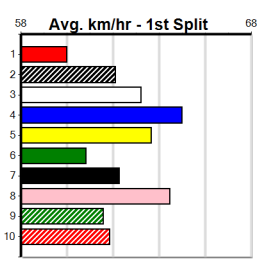

Ballarat
7
3:52PM
(VIC time)

TOWN & COUNTRY LINE MARKING

Distance: 450m, Race Type: Grade 5 T3, Total Prizemoney: $1,530
1st: $1,000, 2nd: $320, 3rd: $160, 4th: $50

DEEP FEVER (4) led for a long way in town last time and he will find this a lot easier. BLACK SPECTRE (8) is well drawn out wide and he will be very strong in the closing stages. BOURBON BULLET (5) is more than capable and just needs luck

Watchdog Tips: 4 8 5 3 **Bet:** Win 4

1

REALITY MASK [5] **$16.00**
WBK Dog May-20 Sire: AUSSIE INFRARED Dam: OH SERENA
Owner(s): D Pace Trainer: Donna Pace (Scarsdale)
Winning Distances: < 300m (0) 300 - 399m (0) 400 - 499m (2) 500 - 599m (2) 600 - 699m (0) > 700m (0)
Winning Weights: 33.6(2) 33.8(1) 34.2(1)

Pos	Time	Dist	Wgt	Sex	Age	DOB	Time	Margin	1st/2nd (Time)	PIR	Checked	Comment	WR	Split 1	S/P	Grade
5th (7)	36.2	545	BAL	R8	01-Apr-24	31.87	31.31	8.00L	EXTRAVAGANCE (31.31)	S/4544	.	.	.	7.06	$64.70	T3-5
5th (8)	35.9	450	BAL	R11	08-Apr-24	26.00	25.44	4.50L	FIRE WIRE (25.69)	M/655	.	.	.	6.95	$13.40	T3-5
4th (2)	35.8	390	BAL	R12	22-Apr-24	23.26	22.24	10.00	ZIPPING SWAZI (22.57)	M/66	.	SW	.	8.96	$66.30	T3-5
7th (8)	36.0	545	BAL	R8	29-Apr-24	31.77	31.25	6.00L	ARMAGH (31.36)	S/6665	.	.	.	7.07	$66.80	T3-5
4= (3)	35.6	450	BAL	R7	06-May-24	26.00	25.55	3.25L	ASHLEE GIRL (25.78)	M/662	.	.	.	6.90	$128.80	T3-5
6th (7)	35.9	460	GEL	R6	14-May-24	26.60	25.61	7.00L	INTER BUZZ ALONG (26.14)	M/777	.	.	.	6.99	$44.30	5
4th (5)	36.3	450	BAL	R6	19-May-24	26.57	25.88	7.00L	SWEET ACES (26.11)	M/666	.	SW	.	7.01	$33.90	T3-5
4th (5)	36.2	400	GEL	R12	28-May-24	23.44	22.41	7.00L	TINKER MIKE (22.98)	M/76	.	.	.	8.87	$46.20	T3-5

Last 3 wins NOT included above

1st (5)	33.6	500	TRA	R3	03-Oct-22	28.73	28.25	2.25L	BLAZER BRADBURY (28.88)	M/211	.	.	.	9.58	$2.90	T3-RW
1st (3)	33.8	400	GEL	R12	06-Dec-22	22.86	22.66	1.5L	QUILLA REEF (22.96)	Q/42	.	.	.	8.58	$38.90	6G
1= (1)	34.2	525	MEP	R4	25-Jan-23	30.65	30.06	1.25L	ASTON TENGE/REALITY	Q/1122	.	.	.	5.24	$9.70	5

2

SO SUDDEN [5] **$12.00**
BK Dog Apr-20 Sire: FABREGAS Dam: VOLKEY
Owner(s): Kim Hollway & Nathan Daniell (SYN), K Hollway, N Daniell Trainer: Cameron Hudson (Creswick)
Winning Distances: < 300m (0) 300 - 399m (2) 400 - 499m (4) 500 - 599m (1) 600 - 699m (0) > 700m (0)
Winning Weights: 33.9(1) 34.1(2) 34.2(1) 34.4(2) 35.1(1)

Pos	Time	Dist	Wgt	Sex	Age	DOB	Time	Margin	1st/2nd (Time)	PIR	Checked	Comment	WR	Split 1	S/P	Grade
3rd (2)	34.3	450	BAL	R7	18-Dec-23	25.97	25.54	6.50L	REMEMBER WHAT (25.54)	M/544	.	.	.	6.83	$8.70	T3-5
6th (3)	34.5	400	GEL	R5	02-Apr-24	23.65	22.50	14.00	JAG FERNANDO (22.74)	M/87	.	.	.	9.03	$28.70	5
6th (7)	34.3	390	BAL	R10	07-Apr-24	22.80	21.82	14.00	PACKHAM SILK (21.82)	M/67	.	.	.	8.59	$142.30	FFA
4th (8)	34.3	450	BAL	R6	15-Apr-24	26.60	25.49	16.00	CLARETOWN SADIE (25.49)	M/434	.	.	.	6.73	$27.80	T3-5
4th (1)	34.3	390	BAL	R11	04-May-24	22.88	22.27	6.00L	BIG CONE TONE (22.48)	Q/24	.	.	.	8.62	$32.00	X45
5th (1)	34.2	390	WBL	R5	13-May-24	23.01	22.34	10.00	LOLLY SHOP GIRL (22.34)	M/35	.	.	.	8.90	$11.20	5
2nd (7)	34.1	450	BAL	R6	19-May-24	26.24	25.88	2.00L	SWEET ACES (26.11)	M/222	.	.	.	6.76	$8.80	T3-5
8th (7)	34.1	450	BAL	R6	27-May-24	26.40	25.38	11.00	LYON BALE (25.66)	M/388	.	.	.	6.78	$59.30	SH

Last 3 wins NOT included above

1st (4)	34.2	450	BAL	R7	10-Jul-23	25.91	25.77	0.25L	RELOADED (25.93)	M/111	.	.	.	6.75	$4.20	T3-5
1st (6)	34.1	450	BAL	R8	05-Aug-23	25.75	25.55	1.75L	MISS IMMY LEE (25.87)	Q/111	.	.	.	6.72	$5.50	5
1st (2)	34.1	390	BAL	R12	04-Oct-23	22.43	21.96	1.25L	MAJESTIC BALE (22.51)	Q/11	.	.	.	8.49	$30.20	5