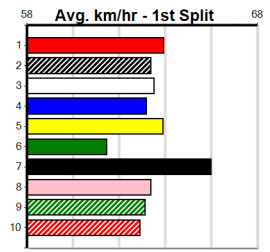

Ballarat
10
4:50PM
(VIC time)

BALLARAT FUNCTION CENTRE

Distance: 390m, Race Type: Tier 3 - Grade 6, Total Prizemoney: $1,530
1st: $1,000, 2nd: $320, 3rd: $160, 4th: $50

RAPIDFIRE JAYDA (8) was a smart 24.25 Bendigo winner and she is ideally drawn out wide. LIFE'S A PARTY (1) is better than her past three runs and she is drawn to be prominent throughout. PELICAN FLYER (5) has solid claims.

Watchdog Tips: **8** **1** **5** **2** **Bet:** **Win 8**

1

LIFE'S A PARTY (QLD)[6] **Drawn to be prominent throughout, danger** **$3.40**
BKBD Bitch Mar-22 Sire: FERNANDO BALE Dam: HOW NOT TOO Trainer: Mark Giddings (Heathcote)
Owner(s): A Gannell
Winning Distances: < 300m (0) 300 - 399m (2) 400 - 499m (0) 500 - 599m (0) 600 - 699m (0) > 700m (0)
Winning Weights: 22.7(1) 23.4(1)

1st	2nd	3rd	4th	5th	6th	7th	8th					
1st (1)	22.7	390	SHP	R2	15-Apr-24	22.87	21.75	0.75L OUTLAWED (22.92)	Q/11	8.55	$2.20	M
5th (4)	22.9	390	SHP	R3	22-Apr-24	22.58	21.96	3.75L TWILIGHT HUGO (22.33)	Q/34	8.63	$13.20	X67
1st (6)	23.4	390	SHP	R9	29-Apr-24	22.33	21.97	1.25L RAGING STORM (22.42)	Q/11	8.45	$16.10	X67
8th (8)	23.0	390	SHP	R10	13-May-24	23.24	21.99	14.00 QUEEN SHAKA (22.28)	M/68	9.17	$10.90	X67
7th (3)	23.1	390	SHP	R1	20-May-24	23.03	22.02	14.00 MYRNIONG STORM (22.09)	M/87	8.97	$36.40	X67
7th (8)	23.5	300	HVL	R3	24-May-24	17.60	16.86	8.50L BLUE CHINCHILLA (17.03)	M/6	4.11	$10.70	T3-6

Last 3 wins NOT included above

Bx	1st	2nd	3rd	4th	5th	6th	7th	8th
1	1							
2								
3								
4								
5								
6	1							
7								
8							1	1

Prize Best	$3630.00
Starts	FSH
Trk/Dts	6-2-0-0
APM	0-0-0-0
	2904

2

GOLD GIZMO [6] **No luck since his maiden win, can atone, respect** **$8.00**
BD Dog Jan-22 Sire: GET IT GIZMO Dam: LADY PROFIT Trainer: Richard Anchen (Moonee Ponds)
Owner(s): R Anchen
Winning Distances: < 300m (0) 300 - 399m (2) 400 - 499m (0) 500 - 599m (0) 600 - 699m (0) > 700m (0)
Winning Weights: 29.1(1) 29.4(1)

8th	5th	6th	7th	4th	3rd	2nd	1st					
8th (2)	29.4	390	SHP	R9	04-Jan-24	23.06	22.10	8.50L SPOILER ALERT (22.47)	M/77	8.73	$16.20	T3-7
6th (5)	28.9	400	GEL	R4	09-Jan-24	23.42	22.58	7.00L PENNY BLUE DEMON (22.97)	M/55	8.79	$9.00	7
5th (5)	29.5	425	BEN	R4	17-Jan-24	24.85	24.19	6.00L KAORI (24.43)	S/456	6.72	$7.40	7
7th (4)	30.0	300	HVL	R9	08-Mar-24	17.41	16.71	8.00L GLASS FLUTE (16.86)	M/7	4.08	$9.20	T3-7
1st (1)	29.4	390	SHP	R3	11-Apr-24	22.56	21.83	1.25L SOLID GROUND (22.63)	M/22	8.47	$15.60	7
7th (7)	28.5	425	BEN	R11	20-Apr-24	25.29	23.92	12.00 BUSHMAN'S ARCHIE (24.50)	S/777	6.88	$15.40	6G
8th (2)	28.5	450	SHP	R5	25-Apr-24	26.38	25.30	16.00 PEAKY CONE (25.30)	M/578	6.77	$30.90	X67
7th (7)	29.2	390	SHP	R2	27-May-24	22.90	21.84	9.50L GOLD BENZ (22.23)	S/67	8.77	$76.90	X67

Last 3 wins NOT included above

Bx	1st	2nd	3rd	4th	5th	6th	7th	8th
1	1							
2								
3								
4	1							
5								
6	1							
7								
8								

Prize Best	$2320.00
Starts	FSH
Trk/Dts	12-2-1-0
APM	0-0-0-0
	1264