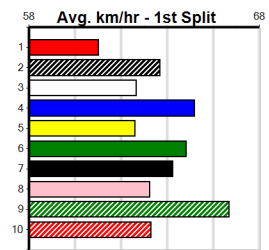

SOUTHERN SHEETMETAL

Distance: 390m, Race Type: Grade 5 T3, Total Prizemoney: $1,530
1st: $1,000, 2nd: $320, 3rd: $160, 4th: $50

ZIPPING SWAZI (8) is racing with great confidence and she has the speed to cross and lead throughout. MR. BROCKIE LEE (7) has a good record here and he should be on the pace from the outset. LOYALTY CARD (3) has claims

Watchdog Tips: 8 7 3 6 Bet: Win 8

CAWBOURNE GROUP (NSW) [Solid record here, draw helps, place claims] $6.50
Owner(s): All in time (SYN), J D'altorio, R Francis
Trainer: David Long (Tarnagulla)

TINKER DAN [5] Capable but prefer drawn out wide, risky $8.00
Owner(s): Burns Racing (SYN), C Burns, J Burns
Trainer: Mark Giddings (Heathcote)

LOYALTY CARD [5] No luck of late, has early speed, can atone $10.00
Owner(s): B Grant
Trainer: Margery Quick (Haddon)

SOLAR TIGER [5] Biks Struggled since resuming, place preferred $9.00
Owner(s): C Baker
Trainer: Colin Baker (Lara)

FEDERAL COMMAND [5] Down on confidence, beaten in all three runs here $12.00
Owner(s): D Pace
Trainer: Paul Pace (Scarsdale)

1

2

3

4

5