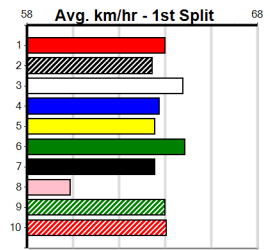

PAUA OF BUDDY AT STUD

Distance: 450m, Race Type: Grade 5 T3, Total Prizemoney: $1,530
1st: $1,000, 2nd: $320, 3rd: $160, 4th: $50

CALM THE STORM (2) continues to get better with every run and she looks very well graded in this event. TOM'S BOURBSKI (6) has been placed in both runs here and he will be in the firing line throughout. MISTY AMY (1) has the good draw.

Watchdog Tips: [2] [6] [1] [8] Bet: Win 2

MISTY AMY [5] Strong type, rails draw helps, threat $6.50
Owner(s): R Wood
Winning Distances: < 300m (0) 300 - 399m (0) 400 - 499m (6) 500 - 599m (0) 600 - 699m (0) > 700m (0)
Box History table and Prize Best Starts table included.

CALM THE STORM [5] Continues to impress, powerful type, go close $2.80
Owner(s): KRAMERICA (SYN), G Farrugia, W Gallagher
Winning Distances: < 300m (0) 300 - 399m (2) 400 - 499m (1) 500 - 599m (0) 600 - 699m (0) > 700m (0)
Box History table and Prize Best Starts table included.

KHANN ANGRY [5] Capable but prefer out wide, next time $10.00
Owner(s): H Taylor
Winning Distances: < 300m (0) 300 - 399m (2) 400 - 499m (2) 500 - 599m (1) 600 - 699m (0) > 700m (0)
Box History table and Prize Best Starts table included.

ROXY SMIRNOFF [5] Racing well but this is harder, place best $8.00
Owner(s): D Knight
Winning Distances: < 300m (0) 300 - 399m (0) 400 - 499m (4) 500 - 599m (15) 600 - 699m (0) > 700m (0)
Box History table and Prize Best Starts table included.

RICO ECLIPSE [5] Resuming, steady trial form, prefer others $21.00
Owner(s): A Lamarca
Winning Distances: < 300m (0) 300 - 399m (0) 400 - 499m (1) 500 - 599m (3) 600 - 699m (0) > 700m (0)
Box History table and Prize Best Starts table included.