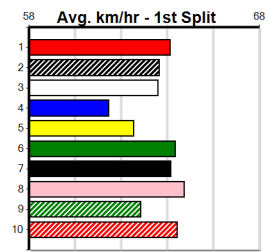

DOWNLOAD THE WATCHDOG APP

Distance: 390m, Race Type: Grade 5 T3, Total Prizemoney: $1,530
1st: $1,000, 2nd: $320, 3rd: $160, 4th: $50

KENSINGTON FLYER (6) will find this a lot easier than his most recent racing and he should be able to dash away mid race. SLEEK MONIQUE (8) is racing with confidence and she will be on the pace throughout. MR. FLASH (1) can run a cheeky race.

Watchdog Tips: 6 8 1 5 **Bet:** Win 6

1

MR. FLASH (NSW)[5] **Better than form, has the good draw, threat** **$6.00**
BK Dog Nov-21 Sire: FLYING RICCIARDO Dam: FANTASTIC DAISY
Owner(s): D Pace Trainer: Paul Pace (Scarsdale)
Winning Distances: < 300m (0) 300 - 399m (1) 400 - 499m (3) 500 - 599m (0) 600 - 699m (0) > 700m (0)
Winning Weights: 32.4(1) 32.5(1) 32.9(1) 33.0(1)
2nd (4) 34.0 400 MTG R10 07-Apr-24 23.12 22.81 3.75L PAW SOME STORM (22.86) 10.87 $13.00 O
7th (3) 34.4 400 MTG R9 14-Apr-24 23.64 22.91 11.00 ESKIMO LARRY (22.91) 11.30 $23.00 O
6th (3) 34.0 375 BHL R9 21-Apr-24 22.74 21.47 18.00 MATES GULLY (21.50) . $19.00 NG
5th (8) 33.9 425 BEN R12 26-Apr-24 24.38 23.85 7.00L ASPERITAS (23.92) M/555 . . . 6.64 $29.00 5
6th (1) 33.6 410 HOR R11 30-Apr-24 23.70 23.20 3.5L GRAY ELLIOT (23.46) M/55 . . . 10.56 $4.20 5
6th (8) 33.6 410 HOR R11 07-May-24 23.89 23.12 7.50L NAPIER BALE (23.37) M/44 . . . 10.53 $5.00 5
4th (5) 33.5 425 BEN R10 11-May-24 24.64 24.05 7.00L KENTUCKY GUS (24.17) M/265 . . . 6.61 $5.60 5
4th (1) 33.5 400 GEL R11 28-May-24 22.98 22.41 0.75L JUST WANT PIZZA (22.93) Q/44 . . . 8.74 $5.30 T3-5
Last 3 wins NOT included above
1st (8) 32.5 401 RIC R4 12-Jul-23 22.92 22.84 2.75L ZIPPING CAREY (23.12) 321 321 6.77 $2.00 MF
1st (4) 32.9 350 GRA R3 07-Jan-24 20.17 19.82 0.50L TYPHOON TEX (20.20) 233 233 4.16 $2.30 5
1st (3) 33.0 400 MAT R10 15-Jan-24 22.67 22.31 2.00L MILLY CHANA (22.82) 321 321 5.42 $2.40 5

Box History

Bx	1st	2nd	3rd	4th	5th	6th	7th	8th
1	1							
2	1	1	1					
3	1	2	1				1	1
4	1	2		1	1			
5						1		
6			1			1		
7				1				
8	1	1	1	1	1	1	1	1

Prize Best $9460.00
Starts FSH 28-4-6-5
Trk/Dts 0-0-0-0
APM 3875

2

GOLDEN SCOTCH [5] **Wide runner, may get crowded, prefer others** **$10.00**
F Dog Apr-21 Sire: HOOKED ON SCOTCH Dam: TINDERELLA
Owner(s): L Fisher Trainer: Marcus Lloyd (Anakie)
Winning Distances: < 300m (0) 300 - 399m (2) 400 - 499m (1) 500 - 599m (0) 600 - 699m (0) > 700m (0)
Winning Weights: 34.6(1) 34.7(1) 34.9(1)
T (8) 34.0 525 MEP R2 31-Jan-24 0.00 29.78 . BUN STORM (30.46) M/7777 . VO . 5.48 $22.80 X67
6th (6) 34.0 450 WBL R9 07-Feb-24 26.10 25.28 11.00 COUNTRY CRUSADER M/766 . . . 6.80 $30.50 X67
5th (4) 34.4 400 GEL R4 16-Feb-24 23.30 22.44 8.50L SEARCH HISTORY (22.74) M/65 . . . 8.63 $52.40 X67H
8th (8) 34.9 450 BAL R5 26-Feb-24 26.34 25.58 7.00L SECOND THOUGHTS (25.88) Q/377 . . . 6.80 $9.90 T3-RW
8th (3) 33.6 400 GEL R10 16-Apr-24 23.54 22.64 13.00 ZIPPING CLOONEY (22.65) M/58 . . . 8.68 $58.50 6G
3rd (3) 34.4 390 BAL R9 12-May-24 22.98 22.15 9.00L HARRY HOTCAKES (22.38) M/44 . . . 8.70 $4.40 T3-6
1st (7) 34.7 390 BAL R11 19-May-24 22.99 22.47 0.50L DAPHNEE'S GOLD (23.01) S/56 . . . 8.74 $20.50 T3-6
6th (6) 34.7 400 GEL R10 28-May-24 23.11 22.41 11.00 SUPER TONE (22.41) M/36 . . . W 8.61 $51.40 T3-5
Last 3 wins NOT included above
1st (6) 34.9 400 GEL R2 02-Jan-24 22.92 22.48 4.25L MOUNT EVEREST (23.20) M/22 . . . 8.70 $1.90 M
1st (1) 34.6 390 WBL R4 08-Jan-24 22.73 22.28 0.25L TOM TOM (22.75) M/21 . . . 8.77 $2.20 7

Box History

Bx	1st	2nd	3rd	4th	5th	6th	7th	8th
1	1							
2	1			1		3		
3		1	1					1
4				1	1	2	1	
5				1	1			
6	1		1			2		
7	1	1		1				
8	1	2			1			1

Prize Best $5420.00
Starts 22.99(7)-19/5/24
Trk/Dts 30-3-3-6
APM 2507