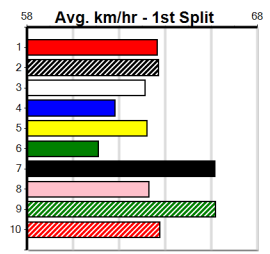

EUREKA CONCRETE

Distance: 450m, Race Type: Grade 5 T3, Total Prizemoney: $1,530
1st: $1,000, 2nd: $320, 3rd: $160, 4th: $50

IBROX COOPER (1) has been luckless since his top 22.56 Geelong win and he is drawn to make amends. ROMP TIN (7) has the speed to cross and lead and she will give a great sight, while JOLENE BALE (8) regained some confidence last time.

Watchdog Tips: 1 7 8 5 Bet: Win 1

Table with columns: Form Box, Wgt, Dist, Track, Date, Time, BON, Margin, 1st/2nd (Time), PIR, Checked, Comment, W/R, Split 1, S/P, Grade

IBROX COOPER (NSW)[5] No luck of late, draw helps, hard to hold out $3.40
Owner(s): J Cassar
Sire: FERNANDO BALE Dam: MISS IBROX
Trainer: Cameron Hudson (Creswick)
Winning Distances: < 300m (0) 300 - 399m (2) 400 - 499m (4) 500 - 599m (1) 600 - 699m (0) > 700m (0)
Winning Weights: 28.5(1) 29.0(1) 29.3(1) 29.5(1) 29.7(1) 29.9(2)
5= (8) 28.8 390 BAL R11 27-Mar-24 22.74 21.93 10.00 SPRING AMMO (22.06) M/56 . . . . . 8.62 $34.60 5
5th (4) 29.2 400 GEL R6 02-Apr-24 23.17 22.50 6.00 PERFECT WILLOW (22.76) M/86 . . . . . 8.73 $25.40 X45
8th (5) 29.2 390 BAL R5 10-Apr-24 23.40 21.89 13.00 SPRING BRUMBY (22.52) M/58 . . . . . 8.71 $25.80 5
1st (3) 29.3 400 GEL R6 23-Apr-24 22.56 22.56 2.75L ONE SPARK (22.75) M/21 . . . . . 8.46 $6.70 5
5th (1) 29.3 400 GEL R12 27-Apr-24 23.12 22.35 2.00L DR. MATRIX (22.99) M/54 . . . . . 8.78 $3.90 5
6th (8) 29.7 450 BAL R8 04-May-24 26.12 25.21 8.50L ARTIFICIAL BLUE (25.54) M/567 . . . SW . 6.79 $2.80 X45
4th (4) 29.5 400 GEL R7 14-May-24 23.23 22.84 4.25L HOSEY SIDEKICK (22.94) M/54 . . . . . 8.65 $4.60 5
7th (2) 29.3 450 BAL R8 27-May-24 26.14 25.38 11.00 PAW TIKI (25.38) M/468 . . . . . 6.70 $12.10 SH
Last 3 wins NOT included above
1st (3) 29.9 390 BAL R11 23-Jan-23 22.13 22.13 2.75L GAZER'S LANE (22.31) Q/11 . . . . . 8.42 $3.30 5
1st (1) 29.9 410 HOR R12 24-Mar-23 23.18 22.96 2.75L CRACKERJACK JET (23.37) Q/11 . . . SW . 10.21 $2.80 5
1st (7) 29.7 520 WPK R5 09-Feb-24 30.74 29.69 2.50L BLACK BOOK (30.93) 211 . . . 211 5.64 $4.60 5

Box History table for IBROX COOPER (NSW)[5] and Prize Best Starts Trk/Dts APM summary.