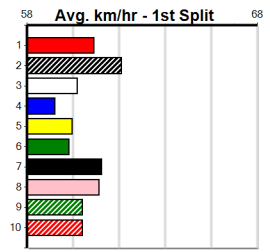

SPORTSBET WE LET THE DOGS OUT

Distance: 390m, Race Type: Grade 5 T3, Total Prizemoney: $1,530
1st: $1,000, 2nd: $320, 3rd: $160, 4th: $50

ROXY EGGNOG (1) caught the eye at Bendigo last time and he is drawn to get all the breaks.
SUNSHINE GOLD (8) was narrowly beaten in the same race at Bendigo and he should be in the mix again. LALA NOEL (3) has claims.

Watchdog Tips: **1** **8** **3** **7** **Bet:**

Form Box	Wgt	Dist	Track	Date	Time	BON	Margin	1st/2nd (Time)	PIR	Checked	Comment	WR	Split 1	S/P	Grade
1															
ROXY EGGNOG [5] $3.40															
BE Dog Sep-20 Sire: DROOPYS BUICK Dam: FANTASTIC ROXY															
Owner(s): G Mitchell Trainer: Donna Knight (Talbot)															
Winning Distances: < 300m (0) 300 - 399m (1) 400 - 499m (6) 500 - 599m (2) 600 - 699m (0) > 700m (0)															
Winning Weights: 33.3(1) 34.1(1) 34.2(1) 34.3(1) 34.7(1) 34.8(1) 34.9(1) 35.0(1) 35.4(1)															
4th (1)	33.9	390	BAL	R3	18-Mar-24	22.89	21.90	6.50L VAN DIEMEN (22.46)	M/54	.	.	.	8.83	$14.60	T3-5
5th (8)	33.9	390	BAL	R12	21-Mar-24	23.33	22.01	13.00 SACRIFICIAL (22.46)	M/65	.	.	.	9.01	$10.40	5
6th (3)	33.7	390	WBL	R4	26-Mar-24	23.09	22.28	8.00L BEYOND BELIEF (22.55)	S/86	.	.	.	9.31	$22.10	5
6th (2)	33.8	410	HOR	R7	29-Mar-24	24.66	23.23	15.00 SUTTON'S SKY (23.61)	Q/76	.	.	.	11.46	$23.10	5
7th (6)	33.3	425	BEN	R12	10-Apr-24	25.62	24.18	21.00 SMALL Demeanour (24.19)	S/877	.	.	.	7.14	$15.00	T3-5
3rd (2)	34.2	390	BAL	R12	06-May-24	22.90	21.89	6.50L MY GIRL TORI (22.45)	M/74	.	.	.	9.05	$18.70	T3-5
5th (2)	34.6	390	BAL	R12	12-May-24	22.92	22.15	3.5L OLIVIA EXPRESS (22.68)	M/76	.	.	.	8.98	$43.70	T3-5
3rd (2)	34.1	425	BEN	R12	29-May-24	24.64	24.04	3.75L COFFEE BUDDIES (24.39)	M/663	.	.	.	6.86	$8.20	T3-5
Last 3 wins NOT included above															
1st (3)	34.8	500	BEN	R6	01-Mar-23	28.29	28.29	2.50L NAVING ICON (28.47)	Q/111	.	.	.	6.64	$2.80	5
1st (2)	34.1	390	BAL	R12	30-Oct-23	22.57	22.27	4.50L LALA NOEL (22.88)	M/52	.	.	.	8.95	$3.70	T3-5
1st (5)	34.2	450	BAL	R6	06-Nov-23	25.85	25.63	0.50L SOLAR TOBY (25.87)	M/432	.	.	.	6.90	$3.90	T3-5

Box History								
Bx	1st	2nd	3rd	4th	5th	6th	7th	8th
1	1	3		2	5		1	2
2	1		6	2	3	3	1	2
3	2	1	2	1	1	3	1	
4		1			3	2	1	1
5	1						1	1
6				1	3	1	2	1
7	3	1	2	1			3	1
8	1	1		1	3	4	2	
Prize Best Starts	$21735.00							
Trk/Dts APM	22.57(2)-30/10/23							
	89-9-7-11							
	7-1-0-1							
	1377