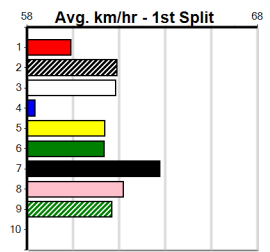

SJC CONCRETING

Distance: 450m, Race Type: Tier 3 - Maiden, Total Prizemoney: $1,530
1st: $1,000, 2nd: $320, 3rd: $160, 4th: $50

TORRENTIAL (8) was well supported when resuming from a spell and she is expected to make amends. MORaine GLORIA (4) is better than her form reads and she will be very strong in the closing stages. REIKO VENUS (3) is an improving type.

Watchdog Tips: **8** **4** **3** **5** **Bet:** **Win 8**

1

SHE'S BONKERS [M] **Yet to fire in eight runs, needs more time** **$16.00**

BD Bitch Feb-22 Sire: SUPERIOR PANAMA Dam: SHIMA BREEZE Trainer: Shane Jackson (Myrningong)

Owner(s): S Jackson

Winning Distances: < 300m (0) 300 - 399m (0) 400 - 499m (0) 500 - 599m (0) 600 - 699m (0) > 700m (0)

Winning Weights:

Run	Wgt	Dist	Track	Date	Time	BON	Margin	1st/2nd (Time)	PIR	Checked	Comment	WR	Split 1	S/P	Grade
8th (6)	26.6	425	BEN	R2	08-Feb-24	25.85	23.61	22.00 EXPRESS PACK (24.31)	M/888	.	V10	.	6.93	$25.70	MH
8th (1)	26.6	400	GEL	R1	09-Mar-24	24.66	22.50	26.00 SUPER SEDAN (22.90)	M/88	.	.	.	9.26	$40.70	M
8th (1)	26.9	390	BAL	R2	15-Mar-24	23.29	22.08	7.00L MUMMA MOO SHAKA (22.80)	S/86	.	.	.	9.02	$12.40	M
4th (2)	27.0	390	BAL	R2	21-Mar-24	23.17	22.01	8.00L BART'S CHOICE (22.63)	M/44	.	.	.	8.86	$13.00	M
8th (6)	26.9	425	BEN	R1	28-Mar-24	25.08	24.02	13.00 HELLO LUNA (24.21)	S/888	.	.	.	7.04	$56.50	T3-M
4th (8)	26.2	390	WBL	R1	13-May-24	22.96	22.34	6.00L FINISH THE ARENA (22.57)	M/45	.	.	.	9.05	$23.00	M
4th (1)	26.6	450	BAL	R1	19-May-24	26.46	25.88	3.25L I'M CHEEKY (26.24)	M/366	.	.	.	6.76	$26.90	T3-M
5th (4)	26.4	390	WBL	R1	27-May-24	23.16	22.17	14.00 IDRON BALE (22.23)	M/66	.	.	.	9.25	$28.60	M

Last 3 wins NOT included above

Box History

Bx	1st	2nd	3rd	4th	5th	6th	7th	8th
1								
2				1				2
3								
4						1		
5								
6								2
7								
8				1				

Prize Best	$150.00
Starts	NBT
Trk/Dts	8-0-0-0
APM	1-0-0-0
	130

2

SINGING BILLY [M] **Can show early speed at times, place value** **$7.50**

BK Dog May-22 Sire: LOCHINVAR MARLOW Dam: ROCK SINGER Trainer: John Bray (Smythes Creek)

Owner(s): J Bray

Winning Distances: < 300m (0) 300 - 399m (0) 400 - 499m (0) 500 - 599m (0) 600 - 699m (0) > 700m (0)

Winning Weights:

Run	Wgt	Dist	Track	Date	Time	BON	Margin	1st/2nd (Time)	PIR	Checked	Comment	WR	Split 1	S/P	Grade
6th (2)	33.7	390	BAL	R1	30-Dec-23	23.36	22.04	9.50L SASSY MUSTANG (22.70)	M/57	.	.	.	9.00	$7.40	M
7th (7)	33.6	450	WBL	R3	08-Jan-24	26.53	25.64	8.50L CALL ME ARTIE (25.97)	Q/756	.	.	.	6.95	$53.10	RW
2nd (3)	33.8	390	BAL	R1	15-Jan-24	22.68	22.16	2.25L RON'S MISTAKE (22.53)	M/23	.	.	.	8.68	$8.20	T3-M
5th (2)	34.4	425	BEN	R1	24-Jan-24	25.05	24.14	6.00L ARGYLE AXLE (24.63)	M/114	.	.	.	6.67	$2.50	T3-M
3rd (1)	34.3	450	WBL	R1	29-Jan-24	26.32	25.58	7.00L ELARA BALE (25.86)	M/434	.	.	.	6.88	$5.10	M
F (4)	33.9	450	WBL	R3	05-Feb-24	0.00	25.68	FARNHAM BALE (25.87)	M/16	.	V28	.	6.77	$9.80	M
4th (8)	33.7	390	BAL	R1	21-Apr-24	23.53	22.23	11.00 WHATEVER WILLOW (22.78)	S/67	.	SW	.	8.94	$5.60	M
7th (5)	34.0	450	BAL	R1	27-May-24	26.83	25.38	17.00 OAKLYN BALE (25.65)	M/588	.	.	.	6.95	$27.40	M

Last 3 wins NOT included above

Box History

Bx	1st	2nd	3rd	4th	5th	6th	7th	8th
1			1					
2					1	1		
3	1							
4								1
5							1	
6								
7							1	
8				1				

Prize Best	$530.00
Starts	NBT
Trk/Dts	9-0-1-1
APM	1-0-0-0
	232