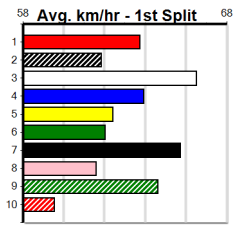

PINK DIAMOND ROOKIE DISTANCE HT1

Distance: 650m, Race Type: Restricted Win Heat, Total Prizemoney: $3,940
1st: $2,640, 2nd: $815, 3rd: $410, 4th: $75

REITERATE (3) comes into this race with some flying 600m Meadows wins and should justify his favouritism. ELLA'S BABE (5) is still learning but is a huge talent. LYNDL SAID NO (1) is drawn to run a cheeky race at odds.

Watchdog Tips: 3 5 1 8 Bet: Trifecta 3/1,5,8/1,5,8 ($10 - 166.67%)

Main race card table with columns for Form, Box, Weight, Dist, Track, Date, Time, BON, Margin, 1st/2nd (Time), PIR, Checked, Comment, W/R, Split 1, S/P, Grade. Includes race details for 10 races, including LYNDL SAID NO, HARVEY INTENTION, REITERATE, MAGIC DESTROYER, ELLA'S BABE, SUNNY MARIONVALE, MAGIC DARK STAR, PAYBACK, BOUNDING CHIEF, and FOR REAL FAITH.