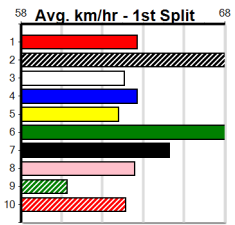

Shepparton

4

11:28AM

(VIC time)

PINK DIAMOND MAIDEN SPRINTER SF1

Distance: 450m, Race Type: Maiden Semi Final, Total Prizemoney: $2,925

1st: $1,950, 2nd: $600, 3rd: $300, 4th: $75

Watchdog Tips: 2 1 3 6 **Bet:** **Trifecta 2/1,3,6/1,3,6 ($10 - 166.67%)**

1 RUXTON GIRL [M] *Near faultless early, gun draw, top 3 for SRM.*
BK B Jul-22 FERNANDO BALE SILKEN $10.00
Trainer: Jeffrey Britton (Anakie)
4th (2) 25.2 525 MEP R1 15-May-24 30.99 30.12 6.50LPAW ZELINI (30.54) Q/1334 . . . 5.17 $2.70 M
3rd (3) 25.5 460 GEL R9 25-May-24 26.09 25.62 6.50LHOLDEN BALE (25.64) Q/133 . . . 6.58 $9.40 M
2nd (8) 25.6 450 SHP R1 30-May-24 25.72 25.51 2.00LPLAY THE MUSIC (25.59) Q/222 . . . 6.74 $3.10 M
2nd (2) 25.6 450 SHP R7 03-Jun-24 25.37 24.99 5.50LZEUS THUNDERBOLT (24.99) Q/222 . . . 6.66 $5.80 MH
Owner(s): S O'hehir

Winning Boxes							
1	2	3	4	5	6	7	8
Prize				$2,430.00			
Best				NBT			
Starts				10-0-3-4			
Trk/Dst				2-0-2-0			
APM				$2163			

2 ZEUS THUNDERBOLT [7] *Broke the clock in brilliant heat win, looks good.*
WBK D Aug-22 BLACK MAGIC OPAL PROMOTE $1.30
Trainer: Bradley Greenough (Pearcedale)
1st (8) 33.0 450 SHP R7 03-Jun-24 24.99 24.99 5.50LRUXTON GIRL (25.37) Q/111 . . . SW . 6.45 $1.50 MH
Owner(s): G Sprod

Winning Boxes							
1	2	3	4	5	6	7	8
Prize				$2,680.00			
Best				24.99			1
Starts				1-1-0-0			
Trk/Dst				1-1-0-0			
APM				$1680			

3 NEEDFUL [M] *Eye-catching heat placing, must for the exotics.*
BE D Oct-22 FERNANDO BALE RASPUTA $6.00
Trainer: Daniel Pell (Toolleen)
2nd (4) 34.4 450 SHP R8 03-Jun-24 25.48 24.99 4.50LDEADLY AVENGER (25.18) M/632 . . . 6.89 $3.00 MH
Owner(s): BEV AND DANIEL (SYN), B Pell, D Pell

Winning Boxes							
1	2	3	4	5	6	7	8
Prize				$520.00			
Best				NBT			
Starts				1-0-1-0			
Trk/Dst				1-0-1-0			
APM				$520			

4 RAGING ELSA [M] *Speedy type unlikely to lead here, tested.*
BK B Apr-22 MEPUNGA BLAZER SO SAY $26.00
Trainer: Nicole Lummas (Wangaratta South)
3rd (8) 28.2 390 SHP R1 13-May-24 22.51 21.99 2.25LWHODAT DUCHESS (22.36) M/33 . . . 8.73 $4.80 M
2nd (2) 28.1 390 SHP R2 16-May-24 22.95 22.11 0.75LHALF MAC (22.90) M/32 . . . 8.90 $1.30 M
2nd (3) 28.1 450 SHP R2 23-May-24 25.92 25.47 0.025LSAM'S UNIVERSE (25.92) M/211 . . . 6.76 $6.10 T3-M
3rd (8) 28.3 450 SHP R10 03-Jun-24 25.84 24.99 8.50LVAN WYCK (25.24) M/533 . . . 6.67 $8.90 MH
Owner(s): J Whybrow

Winning Boxes							
1	2	3	4	5	6	7	8
Prize				$3,560.00			
Best				NBT			
Starts				18-0-5-5			
Trk/Dst				2-0-1-1			
APM				$2622			

5 WARREGO STORM [M] *Placed in all 3 runs but find this tough.*
WBK D Oct-22 TOMMY SHELBY KUMBIA LASS $26.00
Trainer: Angela Langton (Anakie)
2nd (8) 33.4 450 BAL R2 22-May-24 26.29 25.22 8.50LXTREME AVENGER (25.72) S/733 . . . 6.89 $8.60 MH
3rd (3) 33.4 450 BAL R2 31-May-24 25.96 24.81 5.00LWHITE OWL (25.63) M/545 . . . 6.79 $17.20 MF
3rd (4) 33.6 450 SHP R9 03-Jun-24 25.70 24.99 4.75LREANNA'S PRIDE (25.38) M/222 . . . 6.74 $2.10 MH
Owner(s): CHAMPAGNE PTN (SYN), S Smith, A Langton

Winning Boxes							
1	2	3	4	5	6	7	8
Prize				$2,830.00			
Best				NBT			
Starts				3-0-1-2			
Trk/Dst				1-0-0-1			
APM				$2330			

6 REANNA'S PRIDE [7] *Went fast early in top heat win, respect.*
BK B Sep-22 TOMMY SHELBY AVENGER LASS $8.50
Trainer: George Borg (Maryborough)
1st (3) 25.7 450 SHP R9 03-Jun-24 25.38 24.99 4.25LGREYSYND SAMMY (25.68) Q/111 . . . SW . 6.53 $8.90 MH
Owner(s): J Borg

Winning Boxes							
1	2	3	4	5	6	7	8
Prize		1					
Best				$2,680.00			
Starts				25.38			
Trk/Dst				1-1-0-0			
APM				$1680