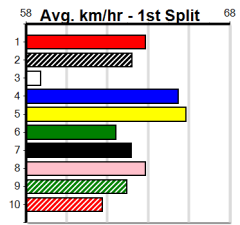

PINK DIAMOND ROOKIE DISTANCE HT4

Distance: 650m, Race Type: Restricted Win Heat, Total Prizemoney: \$3,940
1st: \$2,640, 2nd: \$815, 3rd: \$410, 4th: \$75

VOSS ALI (1) is drawn to settle near the lead and can really burn them off through the first two sectionals. JACKPOT JEWEL (8) resumes from a spell and showed loads of promise last preparation. JAMARRA (6) can make a mid-race move.