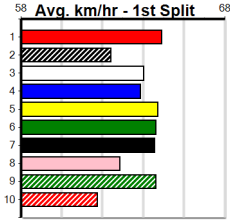

Shepparton

12
2:18PM
(VIC time)

PINK DIAMOND ROOKIE DISTANCE HT3

Distance: 650m, Race Type: Restricted Win Heat, Total Prizemoney: $3,940
1st: $2,640, 2nd: $815, 3rd: $410, 4th: $75

KIPTUM (1) looks a nice stayer in the making and from the gun draw looks the one to beat. SHAKE AND BAKE (3) appreciated the step up in distance with an impressive last start win over this distance. VIDEO REFFEREE (6) can feature with even luck.

Watchdog Tips:

1

3

6

4

Bet:

Box Quinella 1,3 ($10 for 1000%)

Table containing race details for 10 horses. Each row includes: Horse number, Name, Sex, Date of Birth, Trainer, and previous race performance (position, distance, time, track, date). It also lists the opponent in the race, their details, and the betting price. To the right of each race listing is a 'Winning Boxes' table with columns 1-8 and rows for Prize, Best, Starts, Trk/Dst, and APM.