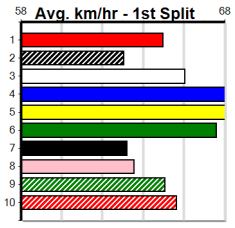

Shepparton

2

10:56AM

(VIC time)

PINK DIAMOND MAIDEN SHORT COURSE

Distance: 390m, Race Type: Maiden Semi Final, Total Prizemoney: $2,925
1st: $1,950, 2nd: $600, 3rd: $300, 4th: $75

LULUS RIDE (4) was narrowly beaten in her heat in good time and can get a nice cart behind likely leader MISS MILLIE (5) and prove hard to hold out. JOE THE GOOSE (1) is still learning but has the talent to finish in the placings.

Watchdog Tips:

4 5 1 6

Bet:

Box Quinella 1,4,5 ($10 for 333.33%)

Form Box Weight Dist Track Date Time BON Margin 1st/2nd (Time) PIR Checked Comment W/R Split 1 S/P Grade

1 JOE THE GOOSE [M] *Still learning but has some talent, keep safe*
F D Mar-22 ASTON DEE BEE FUGACIOUS **$12.00**
Trainer: Leonie Dalton (Coldstream)
6th (1) 32.9 515 SAP R1 07-Apr-24 31.08 29.34 14.00LSTAR STAY (30.15) M/1166 . V0 . 5.16 $11.70 M
ST (-) 32.7 350 HVL 17-May-24 19.92 1.00L Trial Cleared M/12 . 2of4 . 6.68 $. ST
ST (-) 32.5 390 SHP 23-May-24 22.54 5.50L Trial Cleared M/33 . 4of5 . 8.46 $. ST
3rd (3) 32.7 390 SHP R3 03-Jun-24 22.83 21.80 6.50LSTOJANOVIC (22.41) M/52 . . . 8.75 $9.10 MH
Owner(s): J Guy

Winnings Boxes

1	2	3	4	5	6	7	8
Prize							
Best							
Starts							
Trk/Dst							
APM							

2 NACHO PROBLEM [M] **** SCRATCHED ****
RF D May-22 FLYING RICCIARDO I'M POPPY **$8.00**
Trainer: Danielle Smith (Lara)
6th (6) 31.7 400 GEL R5 10-May-24 24.26 22.76 20.00L SERIAL STICKER (22.90) S/66 . . . 9.00 $11.10 MF
2nd (6) 31.8 450 BAL R3 22-May-24 25.66 25.22 0.50L FLYING HELLCAT (25.63) Q/222 . . . 6.68 $5.30 MH
6th (6) 32.2 450 BAL R2 31-May-24 26.09 24.81 7.00L WHITE OWL (25.63) M/466 . . . 6.79 $7.70 MF
2nd (6) 32.2 390 SHP R6 03-Jun-24 22.43 21.80 2.75L SUPER SEATTLE (22.25) M/33 . . . 8.57 $3.60 MH
Owner(s): Smith Racing (SYN), D Smith, J Smith

Winnings Boxes

1	2	3	4	5	6	7	8
Prize							
Best							
Starts							
Trk/Dst							
APM							

3 JAIMANDY FRANK [M] *Showed good early speed in heat, place*
BK D Feb-21 ZAMBORA BROCKIE PROVEN LEGACY **$10.00**
Trainer: Paul Donohue (Upper Lurg)
2nd (6) 31.4 390 SHP R5 03-Jun-24 22.40 21.80 4.00L COUNTY KILDARE (22.14) Q/33 . . . 8.58 $15.30 MH
Owner(s): P Donohue

Winnings Boxes

1	2	3	4	5	6	7	8
Prize							
Best							
Starts							
Trk/Dst							
APM							

4 LULU'S RIDE [M] *Narrowly beaten in good time in heat, hard to beat*
BK B Sep-22 TOMMY SHELBY AVENGER LASS **$4.00**
Trainer: George Borg (Maryborough)
3rd (6) 25.5 390 SHP R2 03-Jun-24 22.28 21.80 0.75L ATOMIC SECRET (22.24) M/13 . . . W 8.33 $5.30 MH
Owner(s): J Borg

Winnings Boxes

1	2	3	4	5	6	7	8
Prize							
Best							
Starts							
Trk/Dst							
APM							

5 MISS MILLIE [7] *Flew early in heat in solid heat win, key player.*
BK B Nov-22 JUNGLE DEUCE MISS INNINGS **$4.80**
Trainer: Angela Langton (Anakie)
1st (7) 28.0 390 SHP R1 03-Jun-24 22.40 21.80 0.25L APOLLO'S SUN (22.40) Q/11 . . . SW . 8.27 $5.40 MH
Owner(s): CHAMPAGNE PTN (SYN), S Smith, A Langton

Winnings Boxes

1	2	3	4	5	6	7	8
Prize							
Best							
Starts							
Trk/Dst							
APM							

6 RUTHLESS SECRET [7] *Fast heat win but may struggle to cross early.*
BK B Sep-22 AUSSIE SECRET DYNA SARAH **$2.50**
Trainer: Robert Bean (Tinamba)
1st (7) 26.4 390 SHP R4 03-Jun-24 22.21 21.80 1.25L OSPREY WIZARD (22.29) M/32 . . . SW . 8.47 $15.40 MH
Owner(s): R Bean

Winnings Boxes

1	2	3	4	5	6	7	8
Prize							
Best							
Starts							
Trk/Dst							
APM							

7 PROVOCATION [M] *Never a threat when well beaten in her heat.*
BK B May-21 RAW ABILITY NEW APOLLO **$26.00**
Trainer: Chris Reynolds (Little River)
4th (2) 26.6 390 SHP R1 03-Jun-24 23.06 21.80 9.50L MISS MILLIE (22.40) M/55 . . . . 8.80 $28.70 MH
Owner(s): C Reynolds

Winnings Boxes

1	2	3	4	5	6	7	8
Prize							
Best							
Starts							
Trk/Dst							
APM