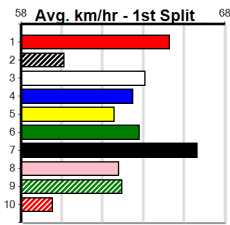

PINK DIAMOND ROOKIE DISTANCE HT2

Distance: 650m, Race Type: Restricted Win Heat, Total Prizemoney: \$3,940

1st: \$2,640, 2nd: \$815, 3rd: \$410, 4th: \$75

11

1:57PM

(VIC time)

FIRE CHARMER (8) has posted some brilliant wins in her short career and looks suited to this draw and distance. FLYING ENVY (3) relies on luck in her races but has untapped ability. FULL OF REGRETS (6) beat an elite stayer in winning last start.