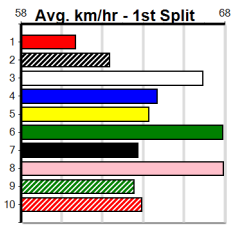

PINK DIAMOND MAIDEN SPRINTER SF2

Distance: 450m, Race Type: Maiden Semi Final, Total Prizemoney: $2,925
1st: $1,950, 2nd: $600, 3rd: $300, 4th: $75

5

11:43AM

(VIC time)

Nothing separated VAN WYCK (6) and DEADLY AVENGER (7) early in there heat wins and they look a strong quinella option. BEBOP JAZZ (8) went with the six early in her solid heat run and looks a solid place chance again.

Watchdog Tips:

6

7

8

4

Bet:

Box Quinella 6,7 ($10 for 1000%)

Form	Box	Weight	Dist	Track	Date	Time	BON	Margin	1st/2nd (Time)	PIR	Checked	Comment	W/R	Split 1	S/P	Grade

1	PIEBALD [M]	<i>Never a chance on debut, better draw, place hope</i>										Winnning Boxes					
WBK	D	Oct-22	FERNANDO BALE				RASPUTIA				$14.00						
Trainer: Beverley Pell (Toolleen)																	
4th (4) 30.6 450 SHP R7 03-Jun-24 25.97 24.99 15.00LZEUS THUNDERBOLT (24.99) S/777 . . . 7.05 $21.50 MH																	
Owner(s): BEV AND DANIEL (SYN), B Pell, D Pell																	
Prize Best $75.00 NBT																	
Starts 1-0-0-0																	
Trk/Dst 1-0-0-0																	
APM $75																	

2	ARCHER SWEET [M]	<i>Well beaten by the 7 in his heat, place looks best</i>										Winnning Boxes					
F	D	May-22	FLYING RICCIARDO				I'M POPPY				$26.00						
Trainer: Danielle Smith (Lara)																	
8th (4) 33.8 435 SL E R1 28-Apr-24 25.86 24.19 16.00LANNA (24.80) S/655 . V14 . 5.47 $12.60 M																	
ST (-) 33.7 400 GEL 21-May-24 22.84 1.5L Trial Cleared M/22 . 3of5 . 8.58 $. ST																	
3rd (6) 33.3 450 SHP R8 03-Jun-24 25.87 24.99 10.00LDEADLY AVENGER (25.18) S/324 . . . 6.79 $14.40 MH																	
Owner(s): Smith Racing (SYN), D Smith, J Smith																	
Prize Best $260.00 NBT																	
Starts 2-0-0-1																	
Trk/Dst 1-0-0-1																	
APM $260																	

3	COCONUT CARTER [M]	<i>Steady heat run, can improve, keep safe.</i>										Winnning Boxes					
BK	D	May-22	EBBY JET POWER				COCONUT MISS				$12.00						
Trainer: Peter Gabriel (Toolern Vale)																	
4th (3) 35.4 450 SHP R10 03-Jun-24 25.86 24.99 9.00LVAN WYCK (25.24) M/355 . . . 6.66 $11.30 MH																	
Owner(s): P Gabriel																	
Prize Best $75.00 NBT																	
Starts 1-0-0-0																	
Trk/Dst 1-0-0-0																	
APM $75																	

4	GREYSYND SAMMY [M]	<i>Placed when finding bother in heat, respect.</i>										Winnning Boxes					
BK	D	Aug-22	BLACK MAGIC OPAL				IT'S A WISH				$13.00						
Trainer: Michael Chilcott (Heathcote)																	
2nd (7) 33.4 450 SHP R9 03-Jun-24 25.68 24.99 4.25LREANNA'S PRIDE (25.38) M/443 . . . 6.79 $14.20 MH																	
Owner(s): chillicook (SYN), J Chilcott, M Chilcott, G Cooke, W Owen																	
Prize Best $520.00 NBT																	
Starts 1-0-1-0																	
Trk/Dst 1-0-1-0																	
APM $520																	

5	QUEEN AVENGER [M]	<i>Likely to get burnt off early, prefer others.</i>										Winnning Boxes					
BK	B	Sep-22	ASTON RUPEE				LADY AVENGER				$14.00						
Trainer: George Borg (Maryborough)																	
3rd (5) 27.5 450 SHP R7 03-Jun-24 25.75 24.99 11.00LZEUS THUNDERBOLT (24.99) M/333 . . . 6.82 $14.00 MH																	
Owner(s): R Oppenhuis																	
Prize Best $260.00 NBT																	
Starts 1-0-0-1																	
Trk/Dst 1-0-0-1																	
APM $260																	

6	VAN WYCK [7]	<i>Fast heat win, can land on the arm, go close.</i>										Winnning Boxes					
BK	D	Oct-22	TOMMY SHELBY				LUMINOSA				$2.60						
Trainer: Jeffrey Britton (Anakie)																	
1st (4) 32.8 450 SHP R10 03-Jun-24 25.24 24.99 3.00LBEBOP JAZZ (25.44) Q/211 . SW . 6.61 $2.00 MH																	
Owner(s): G Farrugia																	
Prize Best $2,680.00 25.24																	
Starts 1-1-0-0																	
Trk/Dst 1-1-0-0																	
APM $1680