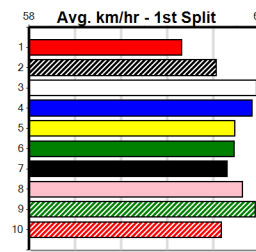

PINK DIAMOND CHAMPION DISTANCE HT3

8

12:46PM

(VIC time)

Distance: 650m, Race Type: S/E Heat, Total Prizemoney: $4,445
1st: $2,990, 2nd: $920, 3rd: $460, 4th: $75

CONTAINER (2) has a massive engine and should find the lead at some stage. SON OF CINDY (1) was placed behind two jets last time and can really motor mid-race. KORDA (6) is slowly getting back to some of his best form.

Watchdog Tips: 2 1 6 7 **Bet:** Win 2

1

Form Box	Wgt	Dist	Track	Date	Time	BON	Margin	1st/2nd (Time)	PIR	Checked	Comment	WR	Split 1	S/P	Grade
SON OF CINDY [5] $4.80															
RF Dog Feb-21 Sire: BARCIA BALE Dam: SMOKIN' CINDY Trainer: Colin Dalton (Coldstream)															
Owner(s): T Tufo															
Winning Distances: < 300m (0) 300 - 399m (5) 400 - 499m (2) 500 - 599m (0) 600 - 699m (0) > 700m (0)															
Winning Weights: 35.0(1) 35.3(1) 35.4(1) 35.5(1) 35.6(1) 35.7(1) 35.8(1)															
2nd (1)	36.0	400	WGL	R11	02-Apr-24	22.69	22.51	1.00L DAINTREE DAMAGE (22.63)	S/75				8.71	$6.50	X45
2nd (4)	35.5	515	SAP	R7	07-Apr-24	30.43	29.34	12.00 GRAND TOURER (29.60)	S/6533				5.32	$5.90	5H
5th (6)	35.7	515	SAN	R4	11-Apr-24	30.25	29.45	8.50L AMRON TIGER (29.65)	S/8866				5.29	$16.80	5F
2nd (8)	35.7	450	BAL	R6	24-Apr-24	25.33	25.24	1.25L QUEST FOR MAGIC (25.24)	S/875				6.86	$11.00	5
2nd (5)	35.4	545	BAL	R8	02-May-24	31.09	30.79	4.50L SLICK RAMBO (30.79)	S/7653				7.27	$3.40	5
2nd (2)	36.2	510	SLE	R7	19-May-24	28.76	28.53	0.50L AYLA ROSE (28.73)	S/544				9.31	$3.40	5H
3rd (2)	35.9	515	SAN	R9	24-May-24	29.84	29.17	5.50L BAGMAN (29.47)	M/7554				5.23	$10.70	5F
3rd (3)	35.9	660	BAL	R5	31-May-24	38.49	38.09	6.00L MEPUNGA SURPRISE (38.09)	S/4344				12.94	$8.70	S
Last 3 wins NOT included above															
1st (6)	35.3	350	HVL	R8	26-Jan-24	19.05	19.05	4.50L CASHED OUT (19.36)	M/4				6.60	$3.20	T3-5
1st (6)	35.4	350	HVL	R10	18-Feb-24	19.29	19.18	2.50L PERSUASION (19.46)	M/5		SW		6.68	$1.40	5
1st (5)	35.0	395	TRA	R3	23-Feb-24	22.09	22.04	0.75L SHORT AND STUMPY (22.13)	S/732				3.94	$8.30	5H

Box History

Bx	1st	2nd	3rd	4th	5th	6th	7th	8th
1	1	1	1	1				
2	1	2			2	1		
3	2	1	2	2			1	
4		2	1		1	1		1
5	1	1	1					
6	2				1			1
7	1							
8		1						

Prize Best Starts Trk/Dts APM: $19055.00 FSH 34-7-7-5 0-0-0-0 9037