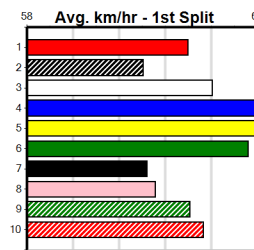

PINK DIAMOND MAIDEN SHORT COURSE SF2

2
10:56AM

(VIC time)

Distance: 390m, Race Type: Maiden Semi Final, Total Prizemoney: $2,925
1st: $1,950, 2nd: $600, 3rd: $300, 4th: $75

LULUS RIDE (4) was narrowly beaten in her heat in good time and can get a nice cart behind likely leader MISS MILLIE (5) and prove hard to hold out. JOE THE GOOSE (1) is still learning but has the talent to finish in the placings.

Watchdog Tips: **4** **5** **1** **6** **Bet:** Box Quinella 1,4,5 ($10 for 333.33%)

Form Box	Wgt	Dist	Track	Date	Time	BON	Margin	1st/2nd (Time)	PIR	Checked	Comment	W/R	Split 1	S/P	Grade		
1	JOE THE GOOSE [M] $12.00																
	Still learning but has some talent, keep safe																
	F Dog Mar-22 Sire: ASTON DEE BEE Dam: FUGACIOUS Trainer: Leonie Dalton (Coldstream)																
	Owner(s): J Guy																
	Winning Distances: < 300m (0) 300 - 399m (0) 400 - 499m (0) 500 - 599m (0) 600 - 699m (0) > 700m (0)																
	Winning Weights:																
	6th (1) 32.9 515 SAP R1 07-Apr-24 31.08 29.34 14.00 STAR STAY (30.15) M/1166 . VO . 5.16 $11.70 M																
	ST (-) 32.7 350 HVL 17-May-24 19.92 1.00L Trial Cleared M/12 . 2of4 . 6.68 . ST																
	ST (-) 32.5 390 SHP 23-May-24 22.54 5.50L Trial Cleared M/33 . 4of5 . 8.46 . ST																
	3rd (3) 32.7 390 SHP R3 03-Jun-24 22.83 21.80 6.50L STOJANOVIC (22.41) M/52 . . . 8.75 $9.10 MH																
Last 3 wins NOT included above																	
<table border="1" style="width:100%"> <thead> <tr><th>Bx</th><th>1st</th><th>2nd</th><th>3rd</th><th>4th</th><th>5th</th><th>6th</th><th>7th</th><th>8th</th></tr> </thead> <tbody> <tr><td>1</td><td></td><td></td><td></td><td></td><td></td><td></td><td></td><td></td></tr> <tr><td>2</td><td></td><td></td><td></td><td></td><td></td><td></td><td></td><td></td></tr> <tr><td>3</td><td></td><td></td><td>1</td><td></td><td></td><td></td><td></td><td></td></tr> <tr><td>4</td><td></td><td></td><td></td><td></td><td></td><td></td><td></td><td></td></tr> <tr><td>5</td><td></td><td></td><td></td><td></td><td></td><td></td><td></td><td></td></tr> <tr><td>6</td><td></td><td></td><td></td><td></td><td></td><td></td><td></td><td></td></tr> <tr><td>7</td><td></td><td></td><td></td><td></td><td></td><td></td><td></td><td></td></tr> <tr><td>8</td><td></td><td></td><td></td><td></td><td></td><td></td><td></td><td></td></tr> <tr><td>Prize</td><td></td><td></td><td></td><td></td><td></td><td></td><td></td><td>$260.00</td></tr> <tr><td>Best</td><td></td><td></td><td></td><td></td><td></td><td></td><td></td><td>NBT</td></tr> <tr><td>Starts</td><td></td><td></td><td></td><td></td><td></td><td></td><td></td><td>2-0-0-1</td></tr> <tr><td>Trk/Dts</td><td></td><td></td><td></td><td></td><td></td><td></td><td></td><td>1-0-0-1</td></tr> <tr><td>APM</td><td></td><td></td><td></td><td></td><td></td><td></td><td></td><td>260</td></tr> </tbody> </table>																	
2	NACHO PROBLEM [M] $8.00																
	*** SCRATCHED ***																
	RF Dog May-22 Sire: FLYING RICCIARDO Dam: I'M POPPY Trainer: Danielle Smith (Lara)																
	Owner(s): Smith Racing (SYN), D Smith, J Smith																
	Winning Distances: < 300m (0) 300 - 399m (0) 400 - 499m (0) 500 - 599m (0) 600 - 699m (0) > 700m (0)																
	Winning Weights:																
	3rd (8) 31.4 390 BAL R2 10-Apr-24 23.33 21.89 2.75L STEP ON IT (23.15) M/24 . . . 8.59 $2.10 M																
	3rd (6) 31.4 460 GEL R1 19-Apr-24 26.18 25.58 6.00L THIS TRAIN (25.79) M/243 . . . 6.63 $16.20 MH																
	8th (8) 31.3 460 GEL R3 26-Apr-24 26.28 25.57 8.50L SICK AND TIRED (25.72) M/767 . . . W 6.79 $22.00 MF																
	2nd (7) 31.6 400 GEL R3 03-May-24 22.74 22.45 0.75L MARAIS BALE (22.70) M/22 . . . W 8.50 $4.10 MH																
Last 3 wins NOT included above																	
<table border="1" style="width:100%"> <thead> <tr><th>Bx</th><th>1st</th><th>2nd</th><th>3rd</th><th>4th</th><th>5th</th><th>6th</th><th>7th</th><th>8th</th></tr> </thead> <tbody> <tr><td>1</td><td></td><td></td><td></td><td></td><td></td><td></td><td></td><td></td></tr> <tr><td>2</td><td></td><td></td><td></td><td></td><td></td><td></td><td></td><td></td></tr> <tr><td>3</td><td></td><td></td><td></td><td></td><td>1</td><td></td><td></td><td></td></tr> <tr><td>4</td><td></td><td></td><td></td><td></td><td></td><td></td><td></td><td></td></tr> <tr><td>5</td><td></td><td></td><td></td><td></td><td></td><td></td><td></td><td></td></tr> <tr><td>6</td><td></td><td>2</td><td>1</td><td>1</td><td></td><td>2</td><td></td><td></td></tr> <tr><td>7</td><td></td><td>1</td><td></td><td></td><td>1</td><td></td><td></td><td></td></tr> <tr><td>8</td><td></td><td></td><td>2</td><td></td><td></td><td></td><td></td><td>1</td></tr> <tr><td>Prize</td><td></td><td></td><td></td><td></td><td></td><td></td><td></td><td>$2415.00</td></tr> <tr><td>Best</td><td></td><td></td><td></td><td></td><td></td><td></td><td></td><td>NBT</td></tr> <tr><td>Starts</td><td></td><td></td><td></td><td></td><td></td><td></td><td></td><td>12-0-3-3</td></tr> <tr><td>Trk/Dts</td><td></td><td></td><td></td><td></td><td></td><td></td><td></td><td>1-0-1-0</td></tr> <tr><td>APM</td><td></td><td></td><td></td><td></td><td></td><td></td><td></td><td>2058</td></tr> </tbody> </table>