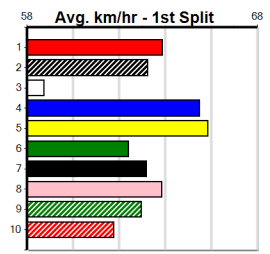

Shepparton
13 (E1)
2:42PM
(VIC time)

PINK DIAMOND ROOKIE DISTANCE HT4

Distance: 650m, Race Type: Restricted Win Heat, Total Prizemoney: $3,940
1st: $2,640, 2nd: $815, 3rd: $410, 4th: $75

VOSS ALI (1) is drawn to settle near the lead and can really burn them off through the first two sectionals. JACKPOT JEWEL (8) resumes from a spell and showed loads of promise last preparation. JAMARRA (6) can make a mid-race move.

Watchdog Tips: **1** **8** **6** **7** **Bet:** **Win 1**

1

VOSS ALI [5] **Ideal draw burns for the first two sections, yes.** **$3.50**
BK Dog Feb-22 Sire: BARCIA BALE Dam: SWEET AS EMM Trainer: Brendan Pursell (Lara)
Owner(s): N Mugavin
Winning Distances: < 300m (0) 300 - 399m (0) 400 - 499m (1) 500 - 599m (2) 600 - 699m (1) > 700m (0)
Winning Weights: 32.1(1) 32.3(1) 32.5(1) 32.8(1)
3rd (1) 32.1 515 SAN R5 14-Mar-24 30.14 29.27 8.00L AMRON TIGER (29.61) M/6445 . . . SW . . . 5.23 $21.50 SH
6th (2) 32.2 515 SAN R7 21-Mar-24 29.97 29.27 9.00L MEPUNGA REWARD (29.37) M/8445 . . . . . 5.27 $61.00 SSF
1st (5) 32.3 600 MEP R6 27-Mar-24 34.51 34.51 0.50L OSPREY ATHENA (34.55) S/4322 . . . . . 9.16 $6.40 X45
2nd (8) 32.8 680 GEL R6 05-Apr-24 39.33 39.24 1.5L PASS MARK (39.24) M/1111 . . . . . 18.26 $3.10 RW
7th (8) 32.4 525 MEA R5 13-Apr-24 30.77 29.78 10.00 TULLY LUNA (30.08) S/5567 . . . . . 5.26 $4.80 5
4th (8) 32.3 600 MEP R6 17-Apr-24 34.67 34.43 2.00L WILD CASH (34.54) M/4444 . . . . . 9.18 $2.70 RWH
6th (5) 32.2 600 MEA R5 27-Apr-24 35.22 34.31 13.00 CONTAINER (34.31) M/6666 . . . . . 9.62 $6.40 RWF
2nd (2) 32.3 600 MEA R5 11-May-24 34.67 34.45 0.10L ROCK ME ROCCO (34.67) M/1111 . . . SW . . . 9.09 $5.70 5H
Last 3 wins NOT included above
1st (8) 32.8 460 GEL R2 19-Nov-23 25.93 25.76 8.00L ASTON IGGY (26.48) M/4111 . . . . . 6.80 $2.80 M
1st (5) 32.5 525 MEP R3 06-Dec-23 30.14 30.03 4.50L HOT SHUFFLE (30.44) M/1111 . . . . . 5.25 $1.60 X67
1st (4) 32.1 525 MEP R5 14-Feb-24 30.20 30.06 2.50L ALL ABOUT IVY (30.35) M/3322 . . . . . 5.28 $2.70 X67H

Box History

Bx	1st	2nd	3rd	4th	5th	6th	7th	8th
1								
2		1				1		
3								
4	1							
5	2		1			1		
6					1			
7						1		
8	1	1		2			1	

Prize					$17580.00			
Best					FSH			
Starts					17-4-3-2			
Trk/Dts					0-0-0-0			
APM					9378			

2

LAKEVIEW JAN [5] **Speedy type, serious doubt to run out the trip.** **$23.00**
WF Bitch Sep-21 Sire: FERNANDO BALE Dam: LAKEVIEW GRACE Trainer: Luke Whelan (Metung)
Owner(s): P Whelan
Winning Distances: < 300m (0) 300 - 399m (0) 400 - 499m (1) 500 - 599m (2) 600 - 699m (0) > 700m (0)
Winning Weights: 27.0(1) 27.1(1) 27.3(1)
1st (4) 27.0 460 WGL R2 18-Apr-24 26.39 26.19 3.75L PLUSH (26.65) Q/111 . . . . . 6.60 $5.30 T3-M
7th (4) 26.3 460 WGL R4 30-Apr-24 26.69 25.78 10.00 ERZA SCARLET (26.00) M/577 . . . . . 6.75 $30.40 7
6th (3) 26.2 510 SLE R4 05-May-24 29.68 28.76 7.50L ERZA SCARLET (29.18) M/277 . . . . . 9.35 $43.50 X67
2nd (7) 26.8 510 SLE R4 19-May-24 29.12 28.53 2.50L BLUEY LA LA (28.96) M/222 . . . . . 9.27 $18.30 X67
1st (8) 27.3 510 SLE R7 22-May-24 29.10 29.10 1.25L PEG (29.17) M/111 . . . . . 9.22 $2.10 X67
2nd (1) 27.1 510 SLE R7 26-May-24 29.11 28.85 1.00L PEG (29.04) Q/111 . . . . . 9.18 $2.50 X67
8th (8) 26.9 515 SAN R2 30-May-24 30.99 29.95 15.00 FLYING DINAR (30.01) Q/2588 . . . . . 5.18 $33.80 6G
1st (2) 27.1 510 SLE R4 02-Jun-24 29.01 28.83 2.50L VELOX BALE (29.19) M/111 . . . . . 9.19 $6.40 X67
Last 3 wins NOT included above

Box History

Bx	1st	2nd	3rd	4th	5th	6th	7th	8th
1		1	1	1		1		
2	1							
3						1		
4	1						1	
5				1				1
6							1	
7		1						1
8	1	1						1

Prize					$6715.00			
Best					FSH			
Starts					17-3-3-1			
Trk/Dts					0-0-0-0			
APM					5815