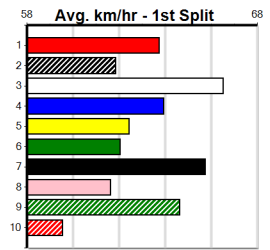

Shepparton

10

1:32PM

(VIC time)

PINK DIAMOND ROOKIE DISTANCE HT1

Distance: 650m, Race Type: Restricted Win Heat, Total Prizemoney: $3,940
1st: $2,640, 2nd: $815, 3rd: $410, 4th: $75

REITERATE (3) comes into this race with some flying 600m Meadows wins and should justify his favouritism. ELLA'S BABE (5) is still learning but is a huge talent. LYNDL SAID NO (1) is drawn to run a cheeky race at odds.

Watchdog Tips: **3** **5** **1** **8** **Bet:** Trifecta 3/1,5,8/1,5,8 ($10 - 166.67%)

Form Box	Wgt	Dist	Track	Date	Time	BON	Margin	1st/2nd (Time)	PIR	Checked	Comment	WR	Split 1	S/P	Grade	
1	LYNDL SAID NO [5] Improving type, draw aids chances, place value. $12.00															
	BK	Dog			May-21		Sire: HARD STYLE RICO			Dam: DYNA QUOTA			Trainer: Paul Jones (Hoddles Creek)			
	Owner(s): E Scott															
	Winning Distances: < 300m (0) 300 - 399m (0) 400 - 499m (1) 500 - 599m (3) 600 - 699m (0) > 700m (0)															
	Winning Weights: 31.2(2) 31.7(1) 32.3(1)															
	3rd (3)	31.5	525	MEP	R4	17-Apr-24	30.68	29.95	1.00L LEARNED LESSON (30.62)	M/4322	.	.	.	5.26	$5.80	T3-5
	2nd (4)	31.4	525	MEP	R4	24-Apr-24	30.33	29.79	3.25L MEPUNGA TULLY (30.12)	M/5433	.	.	.	5.30	$15.70	RW
	1st (3)	31.2	525	MEP	R5	01-May-24	30.28	29.74	0.75L TIGER NEWLY (30.32)	M/7431	.	.	.	5.27	$7.20	5
	4th (8)	31.5	595	SAP	R9	05-May-24	34.80	34.35	4.50L PREMIUM EQUITY (34.50)	M/3222	.	.	.	9.47	$11.50	RWH
	2nd (1)	31.5	595	SAN	R1	09-May-24	34.57	34.54	0.50L CONTAINER (34.54)	M/2211	.	.	.	9.31	$29.10	RWF
3rd (2)	31.5	600	MEP	R10	15-May-24	34.96	34.42	5.00L FERGUS ZULU (34.61)	M/2222	.	SW	.	9.28	$14.30	RWH	
2nd (5)	31.6	350	HVL	R10	19-May-24	19.63	19.28	0.75L MASTER ZORRO (19.59)	Q/3	.	.	.	6.72	$5.00	5	
5th (8)	31.5	600	MEA	R5	25-May-24	35.02	34.17	6.50L BEACH BOURBSKI (34.59)	M/6555	.	.	.	9.44	$28.80	RWF	
Last 3 wins NOT included above																
1st (6)	31.2	515	SAP	R1	09-Jul-23	29.82	29.37	9.00L IRISH MILLIE (30.42)	M/2111	.	.	.	5.27	$2.70	M	
1st (8)	31.7	525	MEA	R2	07-Oct-23	30.33	29.80	3.25L MORTALITY (30.55)	M/1111	.	.	.	5.27	$18.90	X67	
1st (1)	32.3	460	WGL	R6	16-Nov-23	26.05	26.05	2.00L BIG BRAIN (26.18)	M/222	.	.	.	6.64	$1.80	6G	

Box History

Bx	1st	2nd	3rd	4th	5th	6th	7th	8th
1	1	1						
2			2					
3	1		1	1		2		
4		1		3		1		
5		1	1	1	1	1	2	1
6	1		2	2		1		
7		1						
8	1	2	1	1	3	1		

Prize Best	$20380.00
Starts	FSH
Trk/Dts	39-4-6-6
APM	0-0-0-0
	8605