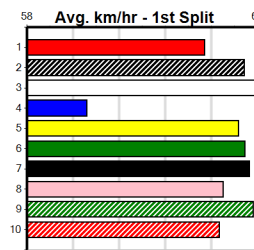

PINK DIAMOND CHAMPION DISTANCE HT1

6

12:00PM

(VIC time)

Distance: 650m, Race Type: S/E Heat, Total Prizemoney: $4,445
1st: $2,990, 2nd: $920, 3rd: $460, 4th: $75

MEPUNGA SURPRISE (1) is drawn to land on the arm and is a tough proposition to catch when out in front. DRILL SERGEANT (7) is by far the most proven and credentialed stayer of the field.

Watchdog Tips: 1 7 6 4 **Bet:** Win 1

Form Box	Wgt	Dist	Track	Date	Time	BON	Margin	1st/2nd (Time)	PIR	Checked	Comment	WR	Split 1	S/P	Grade	
1	MEPUNGA SURPRISE [5] $4.50															
	F Bitch Oct-21 Sire: BARCIA BALE Dam: MEPUNGA ISLA															
	Owner(s): B Smith Trainer: Jeffrey Britton (Anakie)															
	Winning Distances: < 300m (0) 300 - 399m (0) 400 - 499m (0) 500 - 599m (5) 600 - 699m (3) > 700m (1)															
	Winning Weights: 27.6(2) 27.8(1) 27.9(1) 28.0(1) 28.2(1) 28.3(1) 28.4(1) 28.5(1)															
	2nd (6)	28.1	595	SAN	R3	28-Sep-23	34.55	34.33	0.25L LOTTIE INTENTION (34.54)	M/3532	.	.	.	9.40	$1.70	RWF
	5th (3)	28.4	720	WPK	R2	06-Oct-23	42.85	41.54	19.00 ZIPPING VANESSA (41.54)	224	.	.	224	16.28	$14.00	SH
	1st (8)	28.4	715	SAN	R1	19-Oct-23	42.00	42.00	3.25L WARRINGAH BALE (42.21)	M/1111	.	.	.	6.09	$3.10	X45
	F (1)	27.9	515	SAN	R3	18-Apr-24	0.00	29.79	GROOVBIRD (29.97)	.	.	V5	.	.	$4.60	5
	1st (5)	28.0	520	GEL	R6	27-Apr-24	29.69	29.69	7.00L LITTLE PEG (30.18)	M/1111	.	SW	.	5.42	$2.00	5
	5th (5)	28.0	600	MEA	R7	11-May-24	35.02	34.45	8.50L FERNANDO DUKE (34.45)	M/8666	.	.	.	9.36	$3.60	5H
	4th (8)	28.0	600	MEA	R5	18-May-24	35.40	34.32	6.50L MY BONNEVILLE (34.95)	M/3324	.	.	.	9.16	$1.40	5
	1st (1)	27.9	660	BAL	R5	31-May-24	38.09	38.09	2.75L PROFESSOR SNITCH (38.28)	Q/1111	.	SW	.	12.48	$3.70	S
	Last 3 wins NOT included above															
	1st (6)	28.2	660	BAL	R6	19-Jul-23	38.07	38.05	12.00 BIG SUZIE (38.89)	M/1111	.	SW	.	12.71	$2.10	RWH
1st (5)	28.5	660	BAL	R4	26-Jul-23	38.03	38.03	1.25L DEWANA PAYOUT (38.11)	M/1111	.	SW	.	12.72	$3.50	RWF	
1st (6)	28.3	595	SAP	R5	24-Sep-23	34.03	34.03	8.00L LOTTIE INTENTION (34.58)	M/2111	.	SW	.	9.24	$2.20	RWH	

Box History								
Bx	1st	2nd	3rd	4th	5th	6th	7th	8th
1	1							1
2								
3		1			1			
4	1							
5	3		1	1	1			
6	2	1		1				
7		1						
8	2	1		2				
Prize Best	$60170.00							
Starts	FSH							
Trk/Dts	22-9-4-1							
APM	0-0-0-0 15917