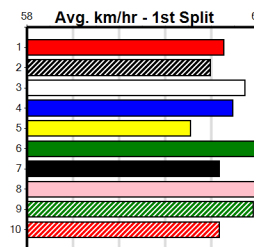

PINK DIAMOND CHAMPION DISTANCE HT4

Distance: 650m, Race Type: S/E Heat, Total Prizemoney: $4,445
1st: $2,990, 2nd: $920, 3rd: $460, 4th: $75

ETHANOL VOLUME (5) can really put the paw to the floor mid-race and looks suited to this distance range. OSPREY ATHENA (7) only needs to step on even terms and she can set the early tempo. CRACKERJACK BOOM (4) is an elite performer.

Watchdog Tips: 5 7 4 6 **Bet:** Win 5

1

Form Box	Wgt	Dist	Track	Date	Time	BON	Margin	1st/2nd (Time)	PIR	Checked	Comment	WR	Split 1	S/P	Grade
STELLA GIRL [3]															
BK	Bitch			Aug-20											
Runs out the distance, ideal draw, respect. $14.00															
Owner(s): A Rippon															
Sire: ORSON ALLEN Dam: MEPUNGA MIDGET															
Trainer: Clint Capuano (Anakie)															
Winning Distances: < 300m (0) 300 - 399m (1) 400 - 499m (2) 500 - 599m (1) 600 - 699m (5) > 700m (0)															
Winning Weights: 25.1(1) 25.4(1) 25.5(1) 25.8(2) 25.9(1) 26.0(2) 26.3(1)															
2nd (2)	26.0	730	MEA	R6	06-Apr-24	42.68	42.39	4.25L UNREAL SPEED (42.39)	M/1555	.	.	.	4.98	$17.90	5
7th (3)	25.7	715	SAN	R6	11-Apr-24	42.89	42.35	8.00L PASS MARK (42.35)	M/6777	.	.	.	6.27	$4.90	5
3= (3)	25.9	660	BAL	R8	17-Apr-24	38.84	38.31	8.00L EMERLEY ZOE (38.31)	M/4555	.	.	.	13.13	$7.70	5
1st (2)	25.9	640	SLE	R10	21-Apr-24	37.01	37.01	0.25L VOICE OF THUNDER (37.02)	M/3333	.	.	.	6.25	$5.90	X45
6th (5)	25.7	715	SAN	R5	02-May-24	42.95	41.79	14.00L MEPUNGA LOAF (41.97)	M/7667	.	.	.	6.48	$2.80	5
7th (8)	26.0	715	SAN	R3	16-May-24	42.30	41.62	10.00L UNREAL SPEED (41.62)	S/6777	.	.	.	6.33	$45.70	SH
2nd (8)	25.9	680	GEL	R8	23-May-24	39.66	39.49	2.50L POMMEL BOY (39.49)	S/6644	.	.	.	19.05	$2.50	S
4th (6)	26.0	660	BAL	R5	31-May-24	38.55	38.09	7.00L MEPUNGA SURPRISE (38.09)	M/7777	.	.	.	13.46	$22.00	S
Last 3 wins NOT included above															
1st (8)	25.4	660	BEN	R6	09-Apr-23	37.74	37.74	1.75L ADELMO BALE (37.86)	M/5221	.	SW	.	4.20	$5.20	S
1st (1)	25.1	596	GEL	R8	11-May-23	34.25	34.25	2.50L FAST MILKMAN (34.42)	Q/1111	.	SW	.	9.43	$4.70	X45
1st (4)	26.0	650	SHP	R4	26-Feb-24	37.49	37.49	0.50L AL'S ENTITY (37.53)	M/2222	.	SW	.	17.48	$5.40	S

Box History

Bx	1st	2nd	3rd	4th	5th	6th	7th	8th
1	2	1	1	2	2	1		
2	2	3	4	1	1	3		
3	1	1	1	1	2	2	1	
4	1	1	1	1	3	2		
5	1	3				1	1	1
6	1	1	1	2	2	1	3	
7	1	3				5		2
8	3	4	1	2	1	1	3	

Prize Best Starts Trk/Dts APM: $74272.50, 37.22(2)-6/2/23, 85-9-13-15, 3-2-1-0, 12809