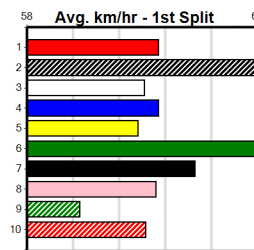

PINK DIAMOND MAIDEN SPRINTER SF1

4
11:28AM

(VIC time)

Distance: 450m, Race Type: Maiden Semi Final, Total Prizemoney: $2,925
1st: $1,950, 2nd: $600, 3rd: $300, 4th: $75

ZUES THUNDERBOLT (2) looks a potential star following his lightning 24.99 heat win on debut.
RUXTON GIRL (1) is near faultless early and a top 3 finish looks likely off her good draw. NEEDFUL (3) ran a big race on debut.

Watchdog Tips: **2** **1** **3** **6** **Bet:** Trifecta 2/1,3,6/1,3,6 ($10 - 166.67%)

Form Box	Wgt	Dist	Track	Date	Time	BON	Margin	1st/2nd (Time)	PIR	Checked	Comment	W/R	Split 1	S/P	Grade	
1	RUXTON GIRL [M] $10.00															
	Near faultless early, gun draw, top 3 for SRM.															
	BK Bitch Jul-22 Sire: FERNANDO BALE Dam: SILKEN Trainer: Jeffrey Britton (Anakie)															
	Owner(s): S O'hehir															
	Winning Distances: < 300m (0) 300 - 399m (0) 400 - 499m (0) 500 - 599m (0) 600 - 699m (0) > 700m (0)															
	Winning Weights:															
	2nd (1) 25.1 460 GEL R2 19-Apr-24 26.21 25.58 0.50L CABAO OPAL (26.18) M/111 6.72 $7.20 MH															
	5th (7) 25.1 460 GEL R3 26-Apr-24 26.15 25.57 6.50L SICK AND TIRED (25.72) M/445 6.71 $43.80 MF															
	3rd (4) 25.1 525 MEP R1 01-May-24 30.94 29.74 18.00 LANFRANCO (29.74) M/4444 5.38 $2.20 M															
	3rd (7) 25.3 520 GEL R4 07-May-24 30.86 30.39 6.50L LIVEABLE (30.44) M/1233 5.49 $8.20 M															

Box History								
Bx	1st	2nd	3rd	4th	5th	6th	7th	8th
1	1	1	1					
2		1		1				
3			1					
4				1				
5								
6								
7			1		1			
8		1						

Prize Best	$2430.00
Starts	NBT
Trk/Dts	10-0-3-4
APM	2-0-2-0
	2163

Form Box	Wgt	Dist	Track	Date	Time	BON	Margin	1st/2nd (Time)	PIR	Checked	Comment	W/R	Split 1	S/P	Grade	
2	ZEUS THUNDERBOLT [7] $1.30															
	Broke the clock in brilliant heat win, looks good.															
	WBK Dog Aug-22 Sire: BLACK MAGIC OPAL Dam: PROMOTE Trainer: Bradley Greenough (Pearcedale)															
	Owner(s): G Sprod															
	Winning Distances: < 300m (0) 300 - 399m (0) 400 - 499m (1) 500 - 599m (0) 600 - 699m (0) > 700m (0)															
	Winning Weights: 33.0(1)															
	1st (8) 33.0 450 SHP R7 03-Jun-24 24.99 24.99 5.50L RUXTON GIRL (25.37) Q/111 SW 6.45 $1.50 MH															
	Last 3 wins NOT included above															

Box History								
Bx	1st	2nd	3rd	4th	5th	6th	7th	8th
1								
2								
3								
4								
5								
6								
7								
8	1							

Prize Best	$2680.00
Starts	24.99(8)-3/6/24
Trk/Dts	1-1-0-0
APM	1-1-0-0
	1680

Form Box	Wgt	Dist	Track	Date	Time	BON	Margin	1st/2nd (Time)	PIR	Checked	Comment	W/R	Split 1	S/P	Grade	
3	NEEDFUL [M] $6.00															
	Eye-catching heat placing, must for the exotics.															
	BE Dog Oct-22 Sire: FERNANDO BALE Dam: RASPUTIA Trainer: Daniel Pell (Toolleen)															
	Owner(s): BEV AND DANIEL (SYN), B Pell, D Pell															
	Winning Distances: < 300m (0) 300 - 399m (0) 400 - 499m (0) 500 - 599m (0) 600 - 699m (0) > 700m (0)															
	Winning Weights:															
	2nd (4) 34.4 450 SHP R8 03-Jun-24 25.48 24.99 4.50L DEADLY AVENGER (25.18) M/632 6.89 $3.00 MH															
	Last 3 wins NOT included above															

Box History								
Bx	1st	2nd	3rd	4th	5th	6th	7th	8th
1								
2								
3								
4			1					
5								
6								
7								
8								

Prize Best	$520.00
Starts	NBT
Trk/Dts	1-0-1-0
APM	1-0-1-0
	520

Form Box	Wgt	Dist	Track	Date	Time	BON	Margin	1st/2nd (Time)	PIR	Checked	Comment	W/R	Split 1	S/P	Grade	
4	RAGING ELSA [M] $26.00															
	Speedy type unlikely to lead here, tested.															
	BK Bitch Apr-22 Sire: MEPUNGA BLAZER Dam: SO SAY Trainer: Nicole Lummas (Wangaratta Sout)															
	Owner(s): J Whybrow															
	Winning Distances: < 300m (0) 300 - 399m (0) 400 - 499m (0) 500 - 599m (0) 600 - 699m (0) > 700m (0)															
	Winning Weights:															
	2nd (6) 27.9 390 SHP R2 05-Apr-24 22.31 21.82 3.5L JOEY TWO TIMES (22.08) M/22 8.49 $9.60 M															
	5th (3) 28.1 425 BEN R1 12-Apr-24 24.96 23.73 9.50L HOBBS GOBLIN (24.32) M/655 6.83 $4.90 M															
	2nd (7) 28.3 425 BEN R2 20-Apr-24 24.58 23.92 0.25L DARRA LAGO (24.56) M/121 6.68 $1.50 M															
	3rd (6) 28.2 390 SHP R1 02-May-24 23.03 22.35 2.00L AKASHIC (22.89) M/64 8.86 $3.70 T3-M