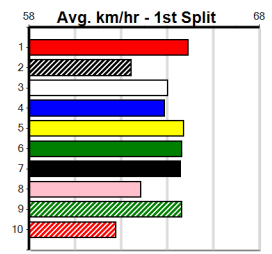

PINK DIAMOND ROOKIE DISTANCE HT3

Distance: 650m, Race Type: Restricted Win Heat, Total Prizemoney: $3,940
1st: $2,640, 2nd: $815, 3rd: $410, 4th: $75

KIPTUM (1) looks a nice stayer in the making and from the gun draw looks the one to beat. SHAKE AND BAKE (3) appreciated the step up in distance with an impressive last start win over this distance. VIDEO REFFEREE (6) can feature with even luck.

Watchdog Tips: **1** **3** **6** **4** **Bet:** **Box Quinella 1,3 ($10 for 1000%)**

Form Box	Wgt	Dist	Track	Date	Time	BON	Margin	1st/2nd (Time)	PIR	Checked	Comment	WR	Split 1	S/P	Grade			
1	KIPTUM [6] Looks a stayer in the making, gun draw, yes. $2.60																	
	BK	Dog														Mar-22		
	Owner(s): M Alati		Sire: MY BRO FABIO		Dam: ELLA ENCHANTED												Trainer: Brooke Ennis (Avalon)	
	Winning Distances: < 300m (0) 300 - 399m (0) 400 - 499m (0) 500 - 599m (2) 600 - 699m (0) > 700m (0)																	
	Winning Weights: 35.0(1) 35.6(1)																	
	3rd (4)	35.4	525	MEA	R2	24-Feb-24	30.19	29.71	3.75L WARM COCKLES (29.94)	M/4544	.	.	.	5.28	$15.10	MF		
	1st (2)	35.6	515	SAP	R2	03-Mar-24	30.09	29.28	0.25L THUNDERBOLT ROSS	Q/3443	.	.	.	5.17	$1.70	MH		
	3rd (7)	36.3	515	SAP	R6	24-Mar-24	30.51	29.45	2.50L CYCLONE POPPY (30.33)	S/5555	.	.	.	5.34	$2.80	X67		
	2nd (6)	35.7	600	MEA	R1	06-Apr-24	34.75	34.61	1.75L WINDSOR GIRL (34.63)	M/4564	.	.	.	9.17	$3.00	X67		
	1st (1)	35.0	595	SAN	R1	18-Apr-24	34.56	34.47	1.5L HENRY INTENTION (34.67)	Q/1111	.	SW	.	9.28	$1.30	X67		
5th (8)	35.5	650	WBL	R5	09-May-24	38.47	37.62	9.00L WINDSOR GIRL (37.86)	Q/655	.	.	.	18.30	$3.90	RWH			
2nd (1)	35.8	525	MEA	R2	01-Jun-24	30.27	29.79	6.50L BLUE KERMARO (29.83)	Q/3333	.	.	.	5.26	$4.50	6G			
6th (4)	35.7	595	SAN	R3	06-Jun-24	34.96	34.00	14.00L LANFRANCO (34.00)	S/6666	.	SW	.	9.77	$7.80	X67			
Last 3 wins NOT included above																		
Prize Best Starts Trk/Dts APM																		

Form Box	Wgt	Dist	Track	Date	Time	BON	Margin	1st/2nd (Time)	PIR	Checked	Comment	WR	Split 1	S/P	Grade			
2	TANNER TIME [7] Handy early speed but serious doubt this trip. $14.00																	
	BK	Dog														Jan-22		
	Owner(s): G Kearns		Sire: BENALI		Dam: LOUD LANA												Trainer: Shane Richer (Boolarra)	
	Winning Distances: < 300m (0) 300 - 399m (0) 400 - 499m (0) 500 - 599m (1) 600 - 699m (0) > 700m (0)																	
	Winning Weights: 34.3(1)																	
	5th (1)	34.1	515	SAP	R1	05-May-24	30.45	29.71	4.25L STAR BRIE (30.16)	M/5444	.	.	.	5.39	$5.90	M		
	1st (2)	34.3	515	SAP	R2	13-May-24	30.14	29.81	5.50L JASPER'S JACKPOT (30.49)	M/4411	.	.	.	5.28	$9.80	M		
	2nd (1)	34.3	595	SAP	R2	20-May-24	35.03	34.20	5.50L MAHOGANY (34.65)	M/2222	.	.	.	9.49	$3.00	RW		
	7th (1)	34.1	600	MEP	R9	29-May-24	35.46	34.84	9.00L BOUNDING CHIEF (34.85)	M/7777	.	.	.	9.56	$4.60	X67		
	Last 3 wins NOT included above																	
Prize Best Starts Trk/Dts APM