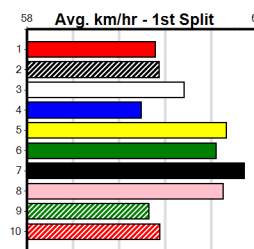

PINK DIAMOND MAIDEN SHORT COURSE SF1

1
10:41AM

(VIC time)

Distance: 390m, Race Type: Maiden Semi Final, Total Prizemoney: $2,925
1st: $1,950, 2nd: $600, 3rd: $300, 4th: $75

COUNTRY KILDARE (8) showed brilliant speed soon after box rise when successful in his heat off this same draw and looks the one to beat. BLESSED RAIN (5) was a heavily supported fav when placed in his heat and will be better for the run.

Watchdog Tips: **8** **5** **1** **3** **Bet:** Box Trifecta 1,3,5,8 ($10 for 41.67%)

Box History

Form Box	Wgt	Dist	Track	Date	Time	BON	Margin	1st/2nd (Time)	PIR	Checked	Comment	WR	Split 1	S/P	Grade
WELLERMAN [M] Mid race speed, gun draw, major player. $3.20															
F	Dog			Oct-22					Sire: FERAL FRANKY		Dam: CALL ME BUBBLES		Trainer: Beverley Pell (Toolleen)		
Owner(s): BEV AND DANIEL (SYN), B Pell, D Pell															
Winning Distances: < 300m (0) 300 - 399m (0) 400 - 499m (0) 500 - 599m (0) 600 - 699m (0) > 700m (0)															
Winning Weights:															
2nd (2)	34.3	425	BEN	R1	31-May-24	24.40	23.72	4.75L BLACK THUMB (24.08)	M/332				6.80	$1.50	M
2nd (2)	34.3	390	SHP	R2	03-Jun-24	22.28	21.80	0.75L ATOMIC SECRET (22.24)	S/42				8.51	$3.10	MH
4th (1)	34.0	390	SHP	R1	10-Jun-24	22.49	21.99	7.50L FLAMING WHEELS (21.99)	M/55				8.86	$9.60	MSF
Last 3 wins NOT included above															
<table border="1"> <caption>Box History</caption> <thead> <tr> <th>Bx</th> <th>1st</th> <th>2nd</th> <th>3rd</th> <th>4th</th> <th>5th</th> <th>6th</th> <th>7th</th> <th>8th</th> </tr> </thead> <tbody> <tr><td>1</td><td></td><td></td><td></td><td></td><td>1</td><td></td><td></td><td></td></tr> <tr><td>2</td><td></td><td>2</td><td></td><td></td><td></td><td></td><td></td><td></td></tr> <tr><td>3</td><td></td><td></td><td></td><td></td><td></td><td></td><td></td><td></td></tr> <tr><td>4</td><td></td><td></td><td></td><td></td><td></td><td></td><td></td><td></td></tr> <tr><td>5</td><td></td><td></td><td></td><td></td><td></td><td></td><td></td><td></td></tr> <tr><td>6</td><td></td><td></td><td></td><td></td><td></td><td></td><td></td><td></td></tr> <tr><td>7</td><td></td><td></td><td></td><td></td><td></td><td></td><td></td><td></td></tr> <tr><td>8</td><td></td><td></td><td></td><td></td><td></td><td></td><td></td><td></td></tr> <tr><td>Prize</td><td colspan="8"></td></tr> <tr><td>Best</td><td colspan="8"></td></tr> <tr><td>Starts</td><td colspan="8"></td></tr> <tr><td>Trk/Dts</td><td colspan="8"></td></tr> <tr><td>APM</td><td colspan="8"></td></tr> </tbody> </table>															
ASTON MERRICK [M] Speedy type, does get tired, place best. $26.00															
BEED	Dog			Mar-22					Sire: FERNANDO BALE		Dam: ASTON TOPAZ		Trainer: Natasha Fullerton (Long Gully)		
Owner(s): R Borda															
Winning Distances: < 300m (0) 300 - 399m (0) 400 - 499m (0) 500 - 599m (0) 600 - 699m (0) > 700m (0)															
Winning Weights:															
3rd (6)	30.7	425	BEN	R2	24-Mar-24	24.51	23.42	6.00L REITERATE (24.10)	M/112				6.64	$11.40	MH
8th (6)	30.8	425	BEN	R3	31-Mar-24	25.01	23.46	18.00 MEPUNGA TULLY (23.79)	M/557				6.72	$23.90	S
3rd (5)	30.3	390	SHP	R2	05-Apr-24	22.55	21.82	7.00L JOEY TWO TIMES (22.08)	M/33				8.56	$12.10	M
4th (1)	30.1	425	BEN	R2	14-Apr-24	24.78	24.03	8.00L ZIPPING LIZZO (24.25)	M/334				6.79	$2.80	T3-M
3rd (4)	31.2	390	SHP	R6	03-Jun-24	22.61	21.80	5.50L SUPER SEATTLE (22.25)	M/22				8.51	$13.70	MH
8th (2)	31.6	390	SHP	R1	10-Jun-24	22.91	21.99	14.00 FLAMING WHEELS (21.99)	M/78				8.93	$22.40	MSF
Last 3 wins NOT included above															
<table border="1"> <caption>Box History</caption> <thead> <tr> <th>Bx</th> <th>1st</th> <th>2nd</th> <th>3rd</th> <th>4th</th> <th>5th</th> <th>6th</th> <th>7th</th> <th>8th</th> </tr> </thead> <tbody> <tr><td>1</td><td></td><td></td><td></td><td></td><td>1</td><td></td><td></td><td></td></tr> <tr><td>2</td><td></td><td></td><td></td><td></td><td></td><td></td><td></td><td>1</td></tr> <tr><td>3</td><td></td><td></td><td></td><td></td><td></td><td></td><td></td><td></td></tr> <tr><td>4</td><td></td><td></td><td></td><td></td><td></td><td></td><td></td><td></td></tr> <tr><td>5</td><td></td><td></td><td></td><td>1</td><td></td><td></td><td></td><td></td></tr> <tr><td>6</td><td></td><td></td><td></td><td></td><td></td><td></td><td></td><td></td></tr> <tr><td>7</td><td></td><td></td><td></td><td></td><td></td><td></td><td></td><td></td></tr> <tr><td>8</td><td></td><td></td><td></td><td></td><td></td><td></td><td></td><td></td></tr> <tr><td>Prize</td><td colspan="8"></td></tr> <tr><td>Best</td><td colspan="8"></td></tr> <tr><td>Starts</td><td colspan="8"></td></tr> <tr><td>Trk/Dts</td><td colspan="8"></td></tr> <tr><td>APM</td><td colspan="8"></td></tr> </tbody> </table>															
STOJANOVIC [7] Used box 8 to advantage in heat win, respect. $7.00															
BK	Dog			Sep-22					Sire: AUSSIE SECRET		Dam: DYNA SARAH		Trainer: Robert Bean (Tinamba)		
Owner(s): A Gurry															
Winning Distances: < 300m (0) 300 - 399m (1) 400 - 499m (0) 500 - 599m (0) 600 - 699m (0) > 700m (0)															
Winning Weights: 29.9(1)															
1st (8)	29.9	390	SHP	R3	03-Jun-24	22.41	21.80	4.50L FLAMING WHEELS (22.72)	M/11		SW		8.49	$7.10	MH