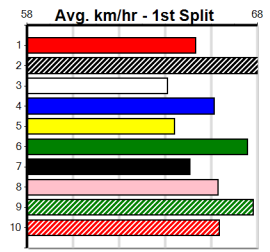

PINK DIAMOND CHAMPION DISTANCE HT2

Distance: 650m, Race Type: S/E Heat, Total Prizemoney: $4,445
1st: $2,990, 2nd: $920, 3rd: $460, 4th: $75

ETHANOL WATER (4) is coming off a hat-trick of brilliant city wins and looks the real deal over this distance range. PASS MARK (2) provincial staying form is off the charts and he can dial up the pressure mid-race.

Watchdog Tips: 4 2 6 5 Bet: Box Quinella 2,4 ($10 for 1000%)

EXCAVATOR TICKET [5] Capable type but place looks best this class. $13.00
BK Dog Apr-21 Sire: HOOKED ON SCOTCH Dam: TINDERELLA
Trainer: Corey Fulford (Maffra)
Winning Distances: < 300m (0) 300 - 399m (0) 400 - 499m (3) 500 - 599m (2) 600 - 699m (0) > 700m (1)
Winning Weights: 32.4(1) 33.1(1) 33.2(1) 33.4(1) 33.5(2)

PASS MARK [5] Provincial staying form is top shelf, clear danger $3.00
BK Dog Mar-22 Sire: FERNANDO BALE Dam: MY GIRL KIZZY
Trainer: Jeffrey Britton (Anakie)
Winning Distances: < 300m (0) 300 - 399m (0) 400 - 499m (1) 500 - 599m (1) 600 - 699m (5) > 700m (2)
Winning Weights: 32.2(2) 32.3(1) 32.4(4) 32.6(1) 33.0(1)

WINDSOR GIRL [5] Capable of running a big race at handy odds. $8.50
F Bitch Jan-22 Sire: ALLEN DEED Dam: RIXY YA PEST
Trainer: Dustin Drew (Dennington)
Winning Distances: < 300m (0) 300 - 399m (0) 400 - 499m (1) 500 - 599m (1) 600 - 699m (3) > 700m (0)
Winning Weights: 25.8(1) 26.0(1) 26.1(1) 26.3(2)

ETHANOL WATER [4] Last 3 wins have been super, the one to beat. $2.00
RBD Bitch Mar-22 Sire: DROOPYS SYDNEY Dam: MY ETHANOL
Trainer: Thomas Dailly (Anakie)
Winning Distances: < 300m (0) 300 - 399m (0) 400 - 499m (1) 500 - 599m (7) 600 - 699m (2) > 700m (0)
Winning Weights: 27.8(1) 27.9(2) 28.0(1) 28.1(2) 28.2(2) 28.4(1) 29.0(1)

ASTON HORNET [5] Will need luck but has a big motor, must respect. $15.00
BK Dog Dec-21 Sire: FERNANDO BALE Dam: ASTON CRYSTAL
Trainer: Emma Scott (Tatura)
Winning Distances: < 300m (0) 300 - 399m (2) 400 - 499m (1) 500 - 599m (2) 600 - 699m (0) > 700m (0)
Winning Weights: 29.7(1) 30.3(2) 30.6(1) 30.7(1)