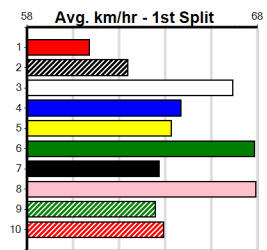

PINK DIAMOND MAIDEN SPRINTER SF2

Distance: 450m, Race Type: Maiden Semi Final, Total Prizemoney: $2,925
1st: $1,950, 2nd: $600, 3rd: $300, 4th: $75

Nothing separated VAN WYCK (6) and DEADLY AVENGER (7) early in there heat wins and they look a strong quinella option. BEBOP JAZZ (8) went with the six early in her solid heat run and looks a solid place chance again.

Watchdog Tips: **6** **7** **8** **4** **Bet:** Box Quinella 6,7 ($10 for 1000%)

Form Box	Wgt	Dist	Track	Date	Time	BON	Margin	1st/2nd (Time)	PIR	Checked	Comment	WR	Split 1	S/P	Grade		
1	PIEBALD [M] Never a chance on debut, better draw, place hope $14.00																
	WBK	Dog	Oct-22		Sire: FERNANDO BALE		Dam: RASPUTIA		Trainer: Beverley Pell (Toolleen)								
	Owner(s): BEV AND DANIEL (SYN), B Pell, D Pell																
	Winning Distances: < 300m (0) 300 - 399m (0) 400 - 499m (0) 500 - 599m (0) 600 - 699m (0) > 700m (0)																
	Winning Weights:																
	4th (4)	30.6	450	SHP	R7	03-Jun-24	25.97	24.99	15.00	ZEUS THUNDERBOLT (24.99)	S/777			7.05	$21.50	MH	
	Last 3 wins NOT included above																
	Box History																
	Bx	1st	2nd	3rd	4th	5th	6th	7th	8th								
	1																
2																	
3																	
4					1												
5																	
6																	
7																	
8																	
Prize	$75.00																
Best	NBT																
Starts	1-0-0-0																
Trk/Dts	1-0-0-0																
APM	75																
2	ARCHER SWEET [M] Well beaten by the 7 in his heat, place looks best $26.00																
	F	Dog	May-22		Sire: FLYING RICCIARDO		Dam: I'M POPPY		Trainer: Danielle Smith (Lara)								
	Owner(s): Smith Racing (SYN), D Smith, J Smith																
	Winning Distances: < 300m (0) 300 - 399m (0) 400 - 499m (0) 500 - 599m (0) 600 - 699m (0) > 700m (0)																
	Winning Weights:																
	8th (4)	33.8	435	SLE	R1	28-Apr-24	25.86	24.19	16.00	ANNA (24.80)	S/655	V14		5.47	$12.60	M	
	ST (-)	33.7	400	GEL		21-May-24	22.84		1.5L	Trial Cleared	M/22	3of5		8.58		ST	
	3rd (6)	33.3	450	SHP	R8	03-Jun-24	25.87	24.99	10.00	DEADLY AVENGER (25.18)	S/324			6.79	$14.40	MH	
	Last 3 wins NOT included above																
	Box History																
Bx	1st	2nd	3rd	4th	5th	6th	7th	8th									
1																	
2																	
3																	
4															1		
5																	
6						1											
7																	
8																	
Prize	$260.00																
Best	NBT																
Starts	2-0-0-1																
Trk/Dts	1-0-0-1																
APM	260																
3	COCONUT CARTER [M] Steady heat run, can improve, keep safe. $12.00																
	BK	Dog	May-22		Sire: EBBY JET POWER		Dam: COCONUT MISS		Trainer: Peter Gabriel (Toolern Vale)								
	Owner(s): P Gabriel																
	Winning Distances: < 300m (0) 300 - 399m (0) 400 - 499m (0) 500 - 599m (0) 600 - 699m (0) > 700m (0)																
	Winning Weights:																
	4th (3)	35.4	450	SHP	R10	03-Jun-24	25.86	24.99	9.00L	VAN WYCK (25.24)	M/355			6.66	$11.30	MH	
	Last 3 wins NOT included above																
	Box History																
	Bx	1st	2nd	3rd	4th	5th	6th	7th	8th								
	1																
2																	
3					1												
4																	
5																	
6																	
7																	
8																	
Prize	$75.00																
Best	NBT																
Starts	1-0-0-0																
Trk/Dts	1-0-0-0																
APM	75																
4	GREYSYND SAMMY [M] Placed when finding bother in heat, respect. $13.00