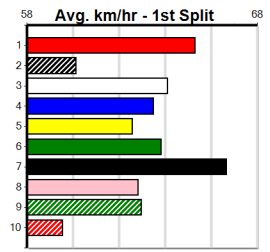

PINK DIAMOND ROOKIE DISTANCE HT2

Distance: 650m, Race Type: Restricted Win Heat, Total Prizemoney: $3,940
1st: $2,640, 2nd: $815, 3rd: $410, 4th: $75

FIRE CHARMER (8) has posted some brilliant wins in her short career and looks suited to this draw and distance. FLYING ENVY (3) relies on luck in her races but has untapped ability. FULL OF REGRETS (6) beat an elite stayer in winning last start.

Watchdog Tips: **8** **3** **6** **5** **Bet:** **Box Trifecta 3,5,6,8 ($10 for 41.67%)**

1

SHE'S VERSACE [5] Draw aids chances but place best this class. **$18.00**

BE Bitch May-22 Sire: ZIPPING GARTH Dam: DREAMY EYES
Owner(s): Eye Candy (SYN), C Wilk, K Gorman
Winning Distances: < 300m (0) 300 - 399m (2) 400 - 499m (1) 500 - 599m (0) 600 - 699m (0) > 700m (0)
Winning Weights: 27.1(2) 27.9(1)

5th	6th	7th	8th	9th	10th
5th (5) 28.4 400 WGL R9 11-Apr-24 23.20 22.60 1.5L SHINY NEW TOY (23.10) M/66 . . . . . 8.84 $22.10 T3-6	1st (5) 27.9 450 TRA R7 15-Apr-24 25.64 25.64 5.00L BOMB QUEEN (25.99) M/411 . . . . . 6.79 $6.20 X67	2nd (7) 27.6 500 BEN R8 20-Apr-24 28.57 28.47 1.5L DEMONESS (28.47) M/322 . . . . . 6.63 $14.30 5	5th (3) 28.1 510 SLE R8 24-Apr-24 29.70 29.28 6.00L DR. ZEPPELIN (29.28) M/555 . . . . . 9.58 $5.10 5	2nd (7) 27.5 350 HVL R6 06-May-24 19.90 19.70 3.00L ELSIE DREAMING (19.70) M/6 . . . . . 6.85 $4.00 5	2nd (2) 27.8 500 BEN R8 11-May-24 28.65 28.13 7.50L MAN OF MAGIC (28.13) M/443 . . . . . 6.71 $6.40 X45

Last 3 wins NOT included above

1st (1) 27.1 350 HVL R3 07-Feb-24 20.35 19.85 1.00L SNOW ROYALE (20.41) M/1 . . . . . 6.80 $2.00 M	1st (6) 27.1 350 HVL R4 16-Feb-24 19.90 19.44 2.00L LARRY INTENTION (20.02) M/4 . . . . . 6.78 $0.00 T3-7

Box History

Bx	1st	2nd	3rd	4th	5th	6th	7th	8th
1	1	1	1	1	1	1	1	1
2		2						
3			1	1	1			
4				2	4			1
5	1				1			
6	1					1	1	1
7		2		1	1			1
8						1		

Prize Best Starts Trk/Dts APM: $5190.00 FSH 29-3-5-1 0-0-0-0 3622

2

SWINGING SINGH [7] Step up in distance suits but lacks early speed. **$34.00**

BK Dog Oct-22 Sire: ASTON RUPEE Dam: SLINKY INKY
Owner(s): M Haines
Winning Distances: < 300m (0) 300 - 399m (0) 400 - 499m (0) 500 - 599m (1) 600 - 699m (0) > 700m (0)
Winning Weights: 31.3(1)

5th (2) 31.6 525 MEP R9 10-Apr-24 31.41 29.82 14.00 REV PENNY (30.49) M/6655 . . . . . 5.59 $8.20 MH	1st (8) 31.3 525 MEP R2 17-Apr-24 30.75 29.95 1.00L BLAZING FRANKIE (30.81) S/5321 . . . . . 5.38 $19.30 M	5th (2) 31.5 525 MEP R3 24-Apr-24 30.82 29.79 12.00 RECYCLED (30.02) M/8866 . . . . . 5.54 $28.00 7	4th (1) 31.3 595 SAP R4 28-Apr-24 35.11 34.14 7.50L CASHING OUT (34.59) S/7664 . . . . . 9.82 $4.30 RW	3rd (5) 30.6 525 MEA R1 29-May-24 30.68 29.89 12.00 BLUE KERMAR (29.89) M/8755 . . . . . 5.45 $77.70 7	5th (4) 30.4 595 SAN R3 30-May-24 36.00 34.85 15.00 BAKIS BALE (35.01) M/6776 . . . . . 10.01 $34.70 X67

Last 3 wins NOT included above

6th (8) 30.7 515 SAN R1 06-Jun-24 30.38 29.50 6.50L JUMBUK DENNIS (29.95) M/8777 . . . . . 5.36 $17.70 7

Box History

Bx	1st	2nd	3rd	4th	5th	6th	7th	8th
1				1				
2					2			
3								
4					1			
5			1					
6								
7								
8	1							

Prize Best Starts Trk/Dts APM: $2890.00 FSH 7-1-0-1 0-0-0-0 2495